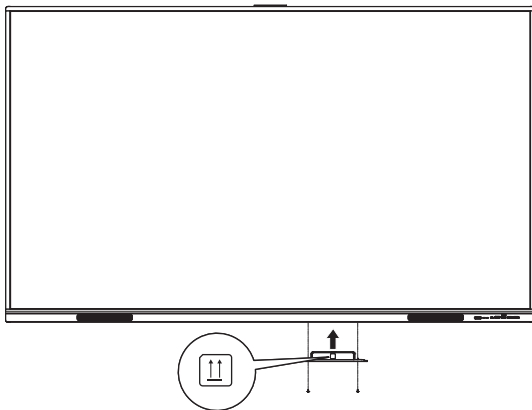

VB-WIFI-006

(For IFP33 / IFP92 / CDE92 / IFP105 Series)

Quick Start Guide

VB-WIFI-006

Support Center

www.viewsonic.com

ViewSonic Europe Limited

+31 (0) 650608655

EPREL@viewsoniceurope.com

<https://www.viewsonic.com/eu/>