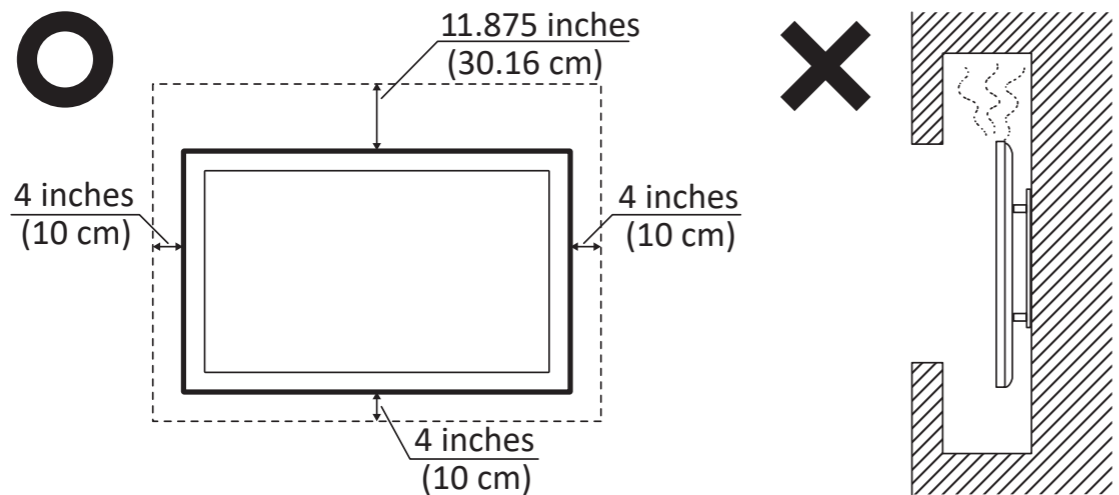

IFP92UW
VS20080
ViewBoard series

ViewSonic Europe Limited
Haaksbergweg 75
1101 BR Amsterdam
Netherlands
+31 (0) 650608655
EPREL@viewsoniceurope.com
<https://www.viewsonic.com/eu/>

IFP92UW

Support Center www.viewsonic.com