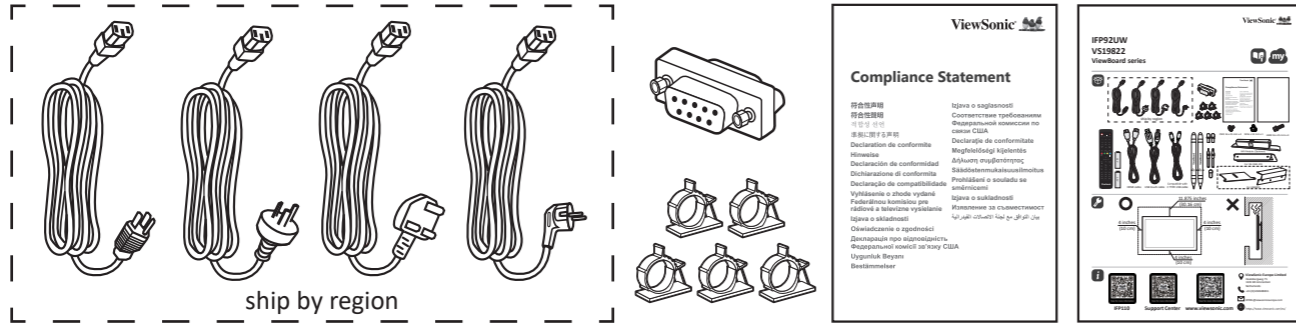

IFP92UW
VS20080
ViewBoard series

ViewSonic Europe Limited
Haaksbergweg 75
1101 BR Amsterdam
Netherlands
+31 (0) 650608655
EPREL@viewsoniceurope.com
<https://www.viewsonic.com/eu/>

IFP92UW

Support Center www.viewsonic.com