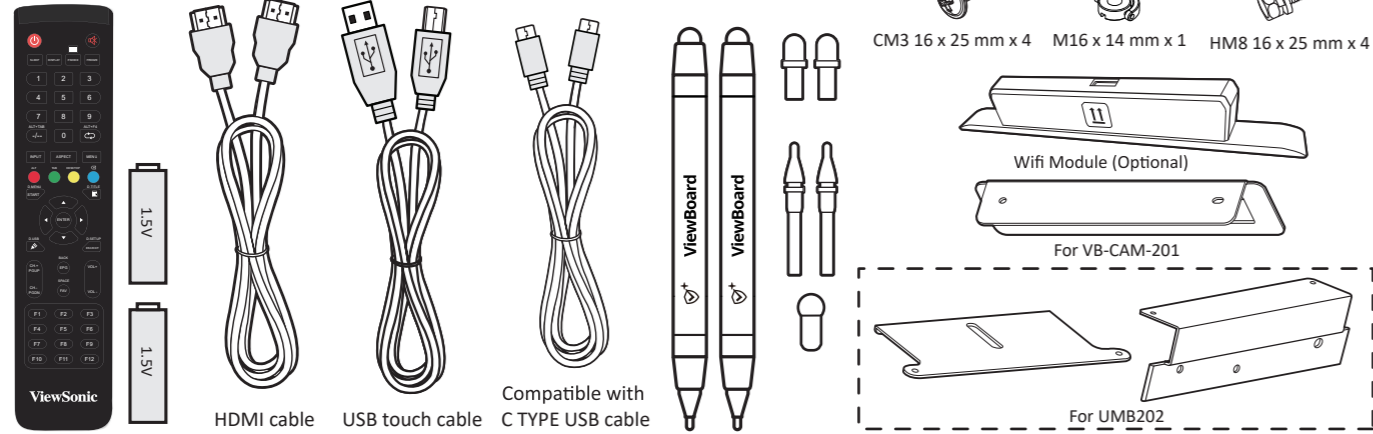

IFP92UW
VS20080
ViewBoard series

ViewSonic Europe Limited
Haaksbergweg 75
1101 BR Amsterdam
Netherlands
+31 (0) 650608655
EPREL@viewsoniceurope.com
<https://www.viewsonic.com/eu/>

IFP92UW

Support Center www.viewsonic.com