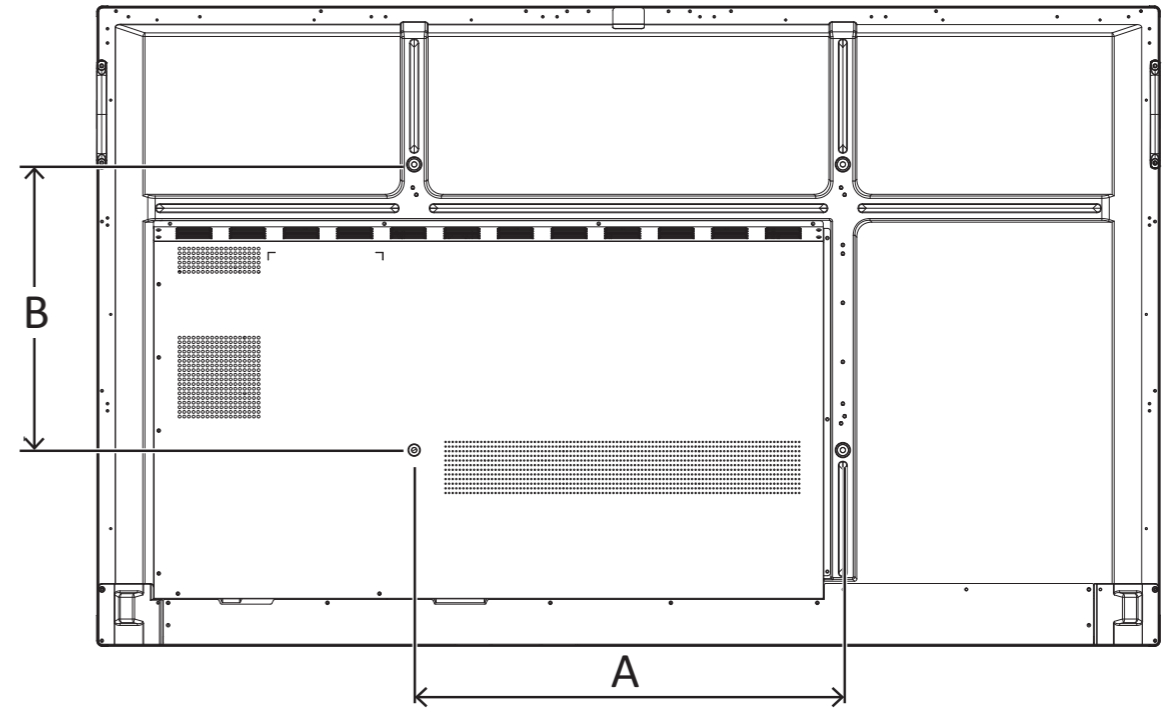

IFP6533/IFP7533/IFP8633 (VS19493/Vs19494/Vs19495) ViewBoard series

M8 x 25 mm x 4

IFP6533 - 65"	600 x 400 mm (A x B)
IFP7533 - 75"	800 x 400 mm (A x B)
IFP8633 - 86"	800 x 600 mm (A x B)

Welcome to visit ViewSonic Online Support Center for more information