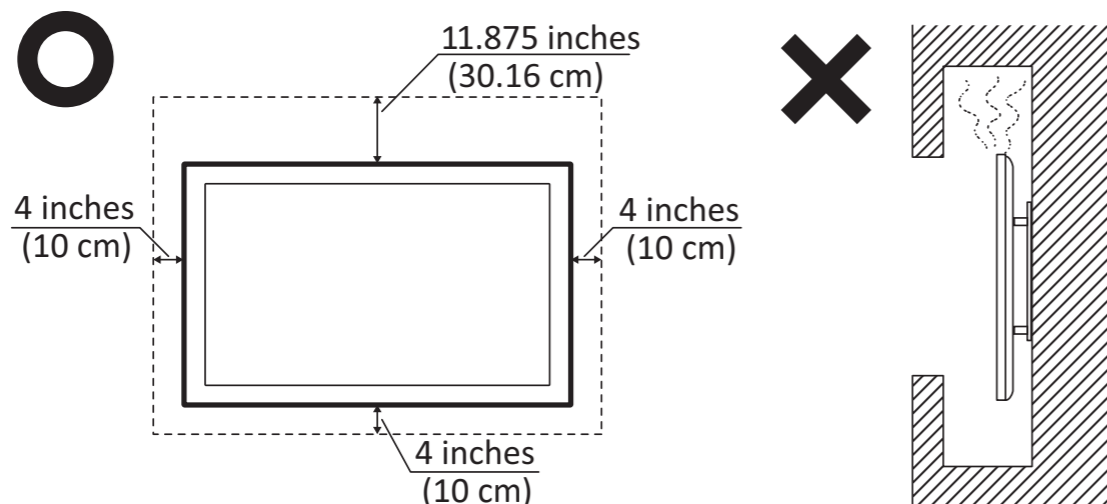

IFP6533/IFP7533/IFP8633 (VS19493/Vs19494/Vs19495) ViewBoard series

M8 x 25 mm x 4

IFP6533 - 65"	600 x 400 mm (A x B)
IFP7533 - 75"	800 x 400 mm (A x B)
IFP8633 - 86"	800 x 600 mm (A x B)

Welcome to visit ViewSonic Online Support Center for more information