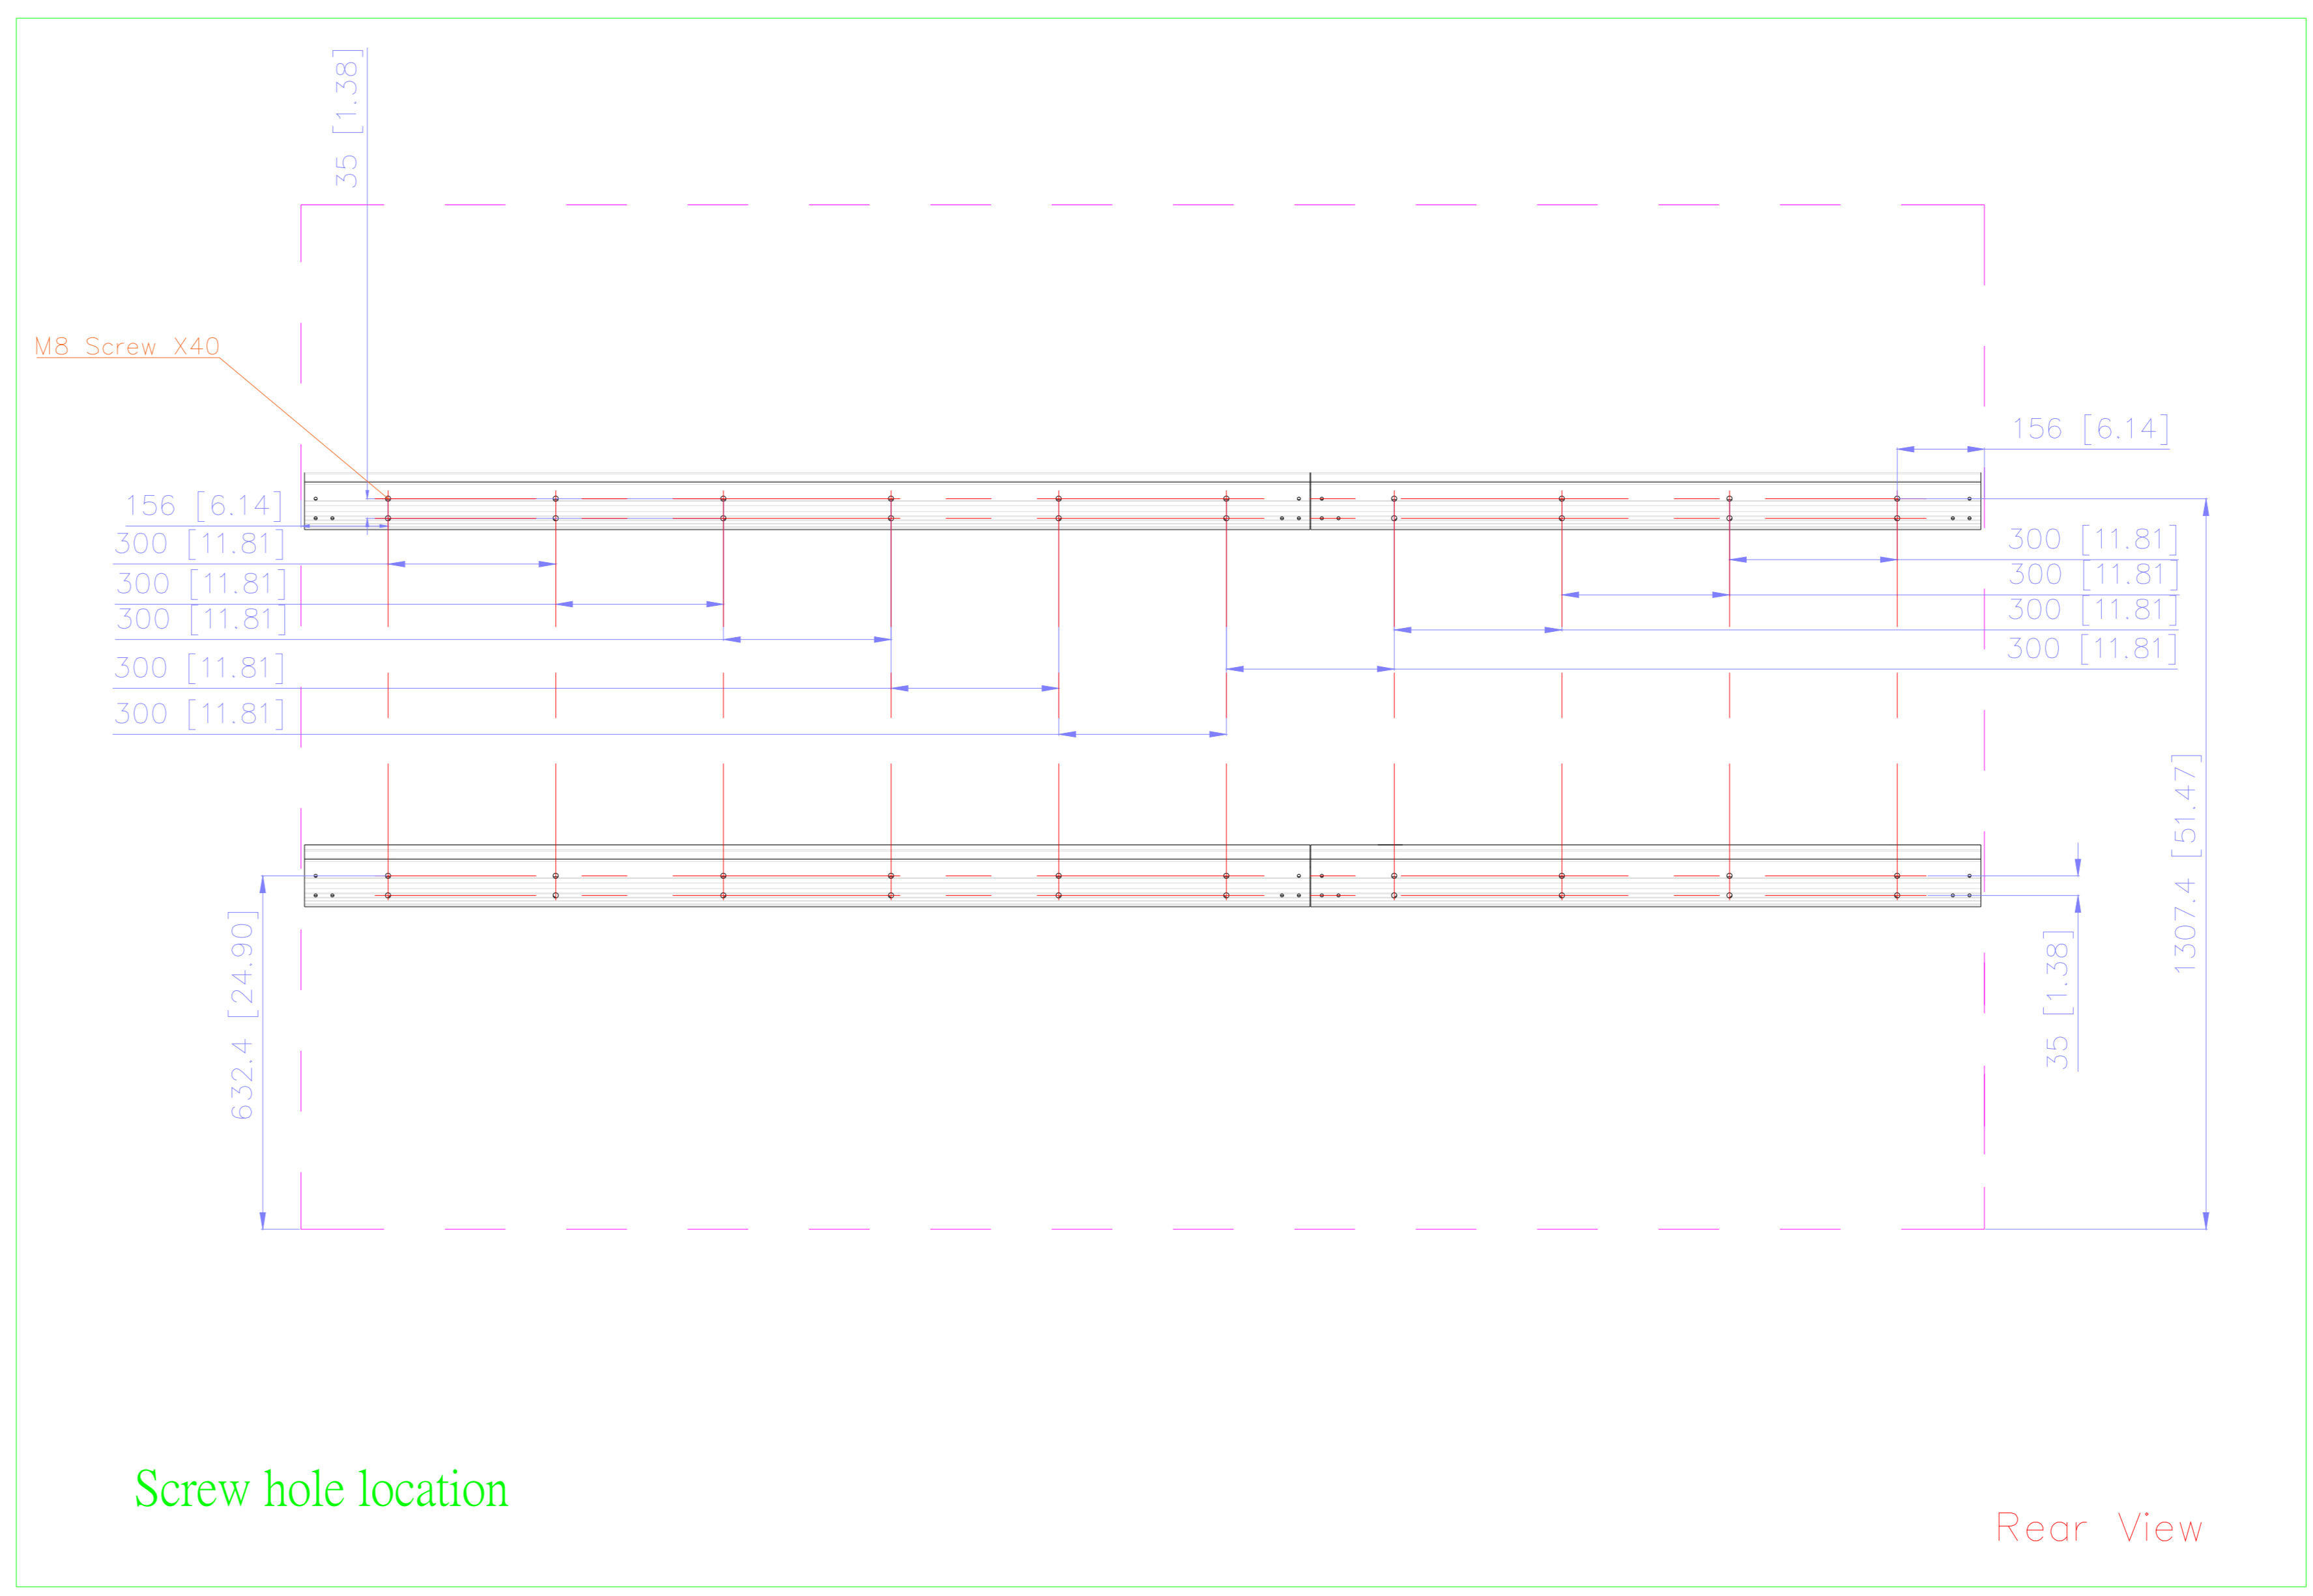

Rear View

Screw hole location

Rear View

ViewSonic 

NAME : LDM136-151

TITLE	Standard_Installation	Rev.
UNIT	SCALE	SHEET
mm / inch		1 OF 1