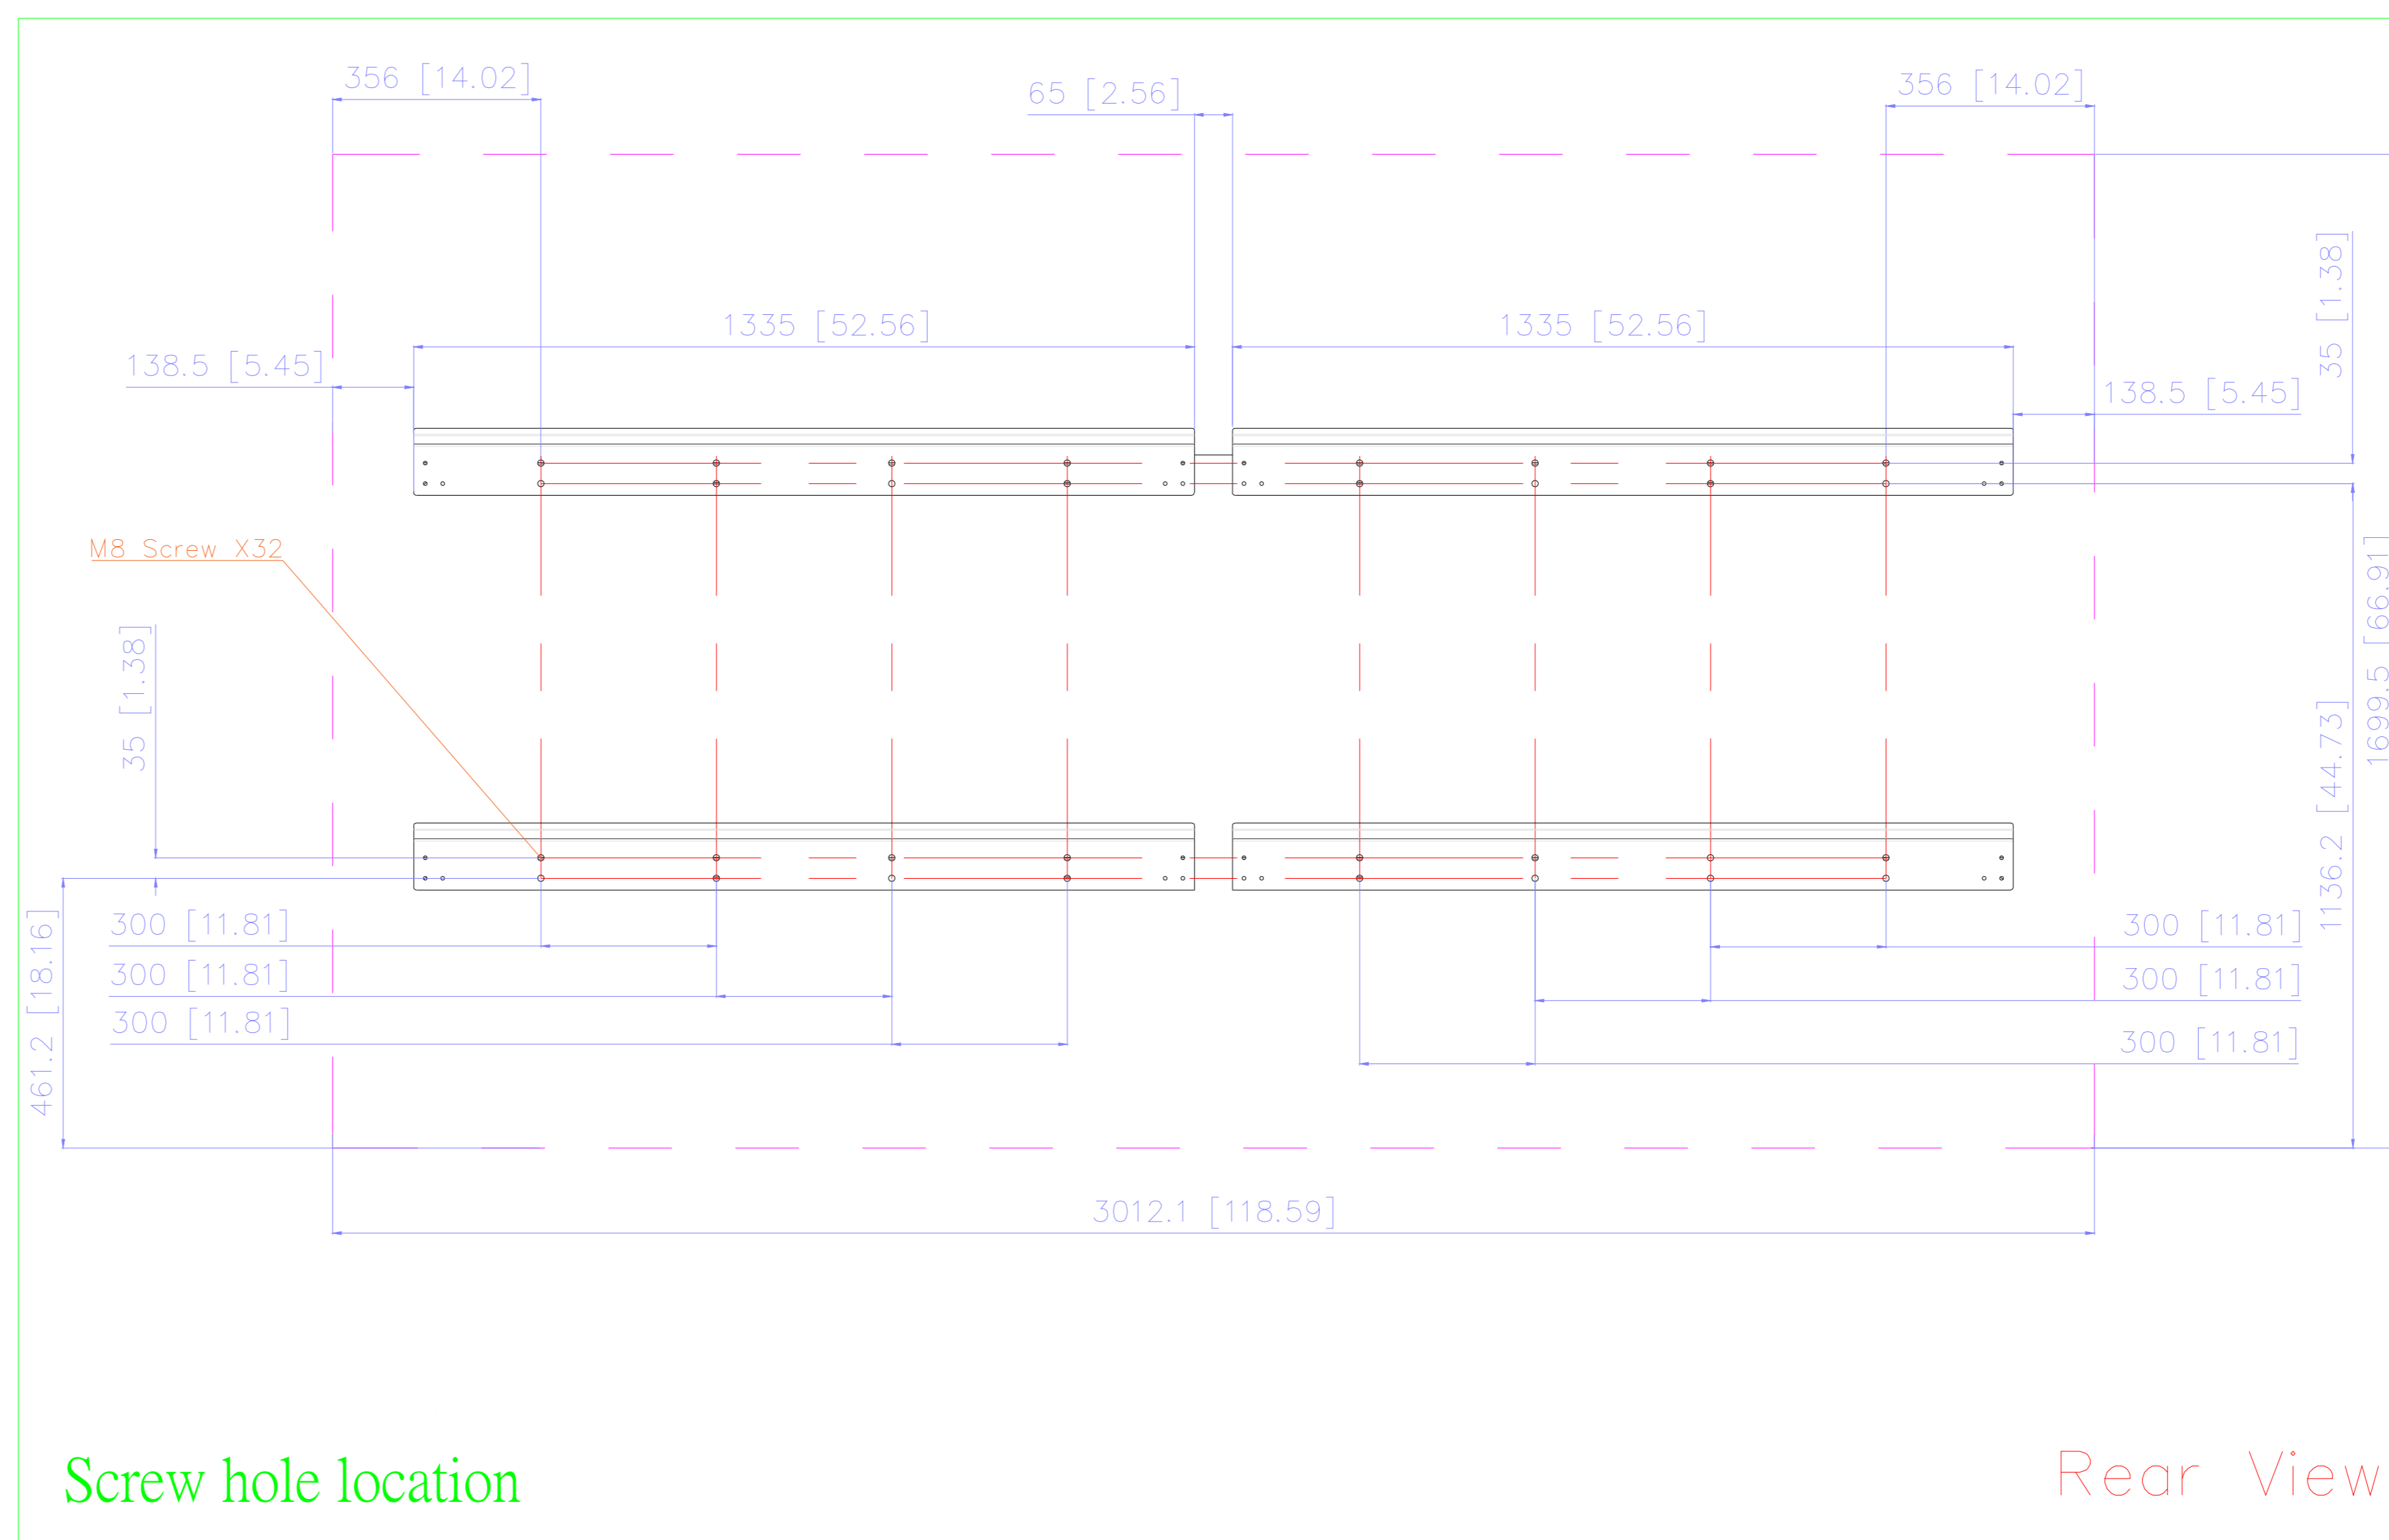

Rear View

Screw hole location

Rear View

NAME: LDM136-151

TITLE: Hidden_Installation Rev.

UNIT: mm/inch SCALE: SHEET

1 OF 1