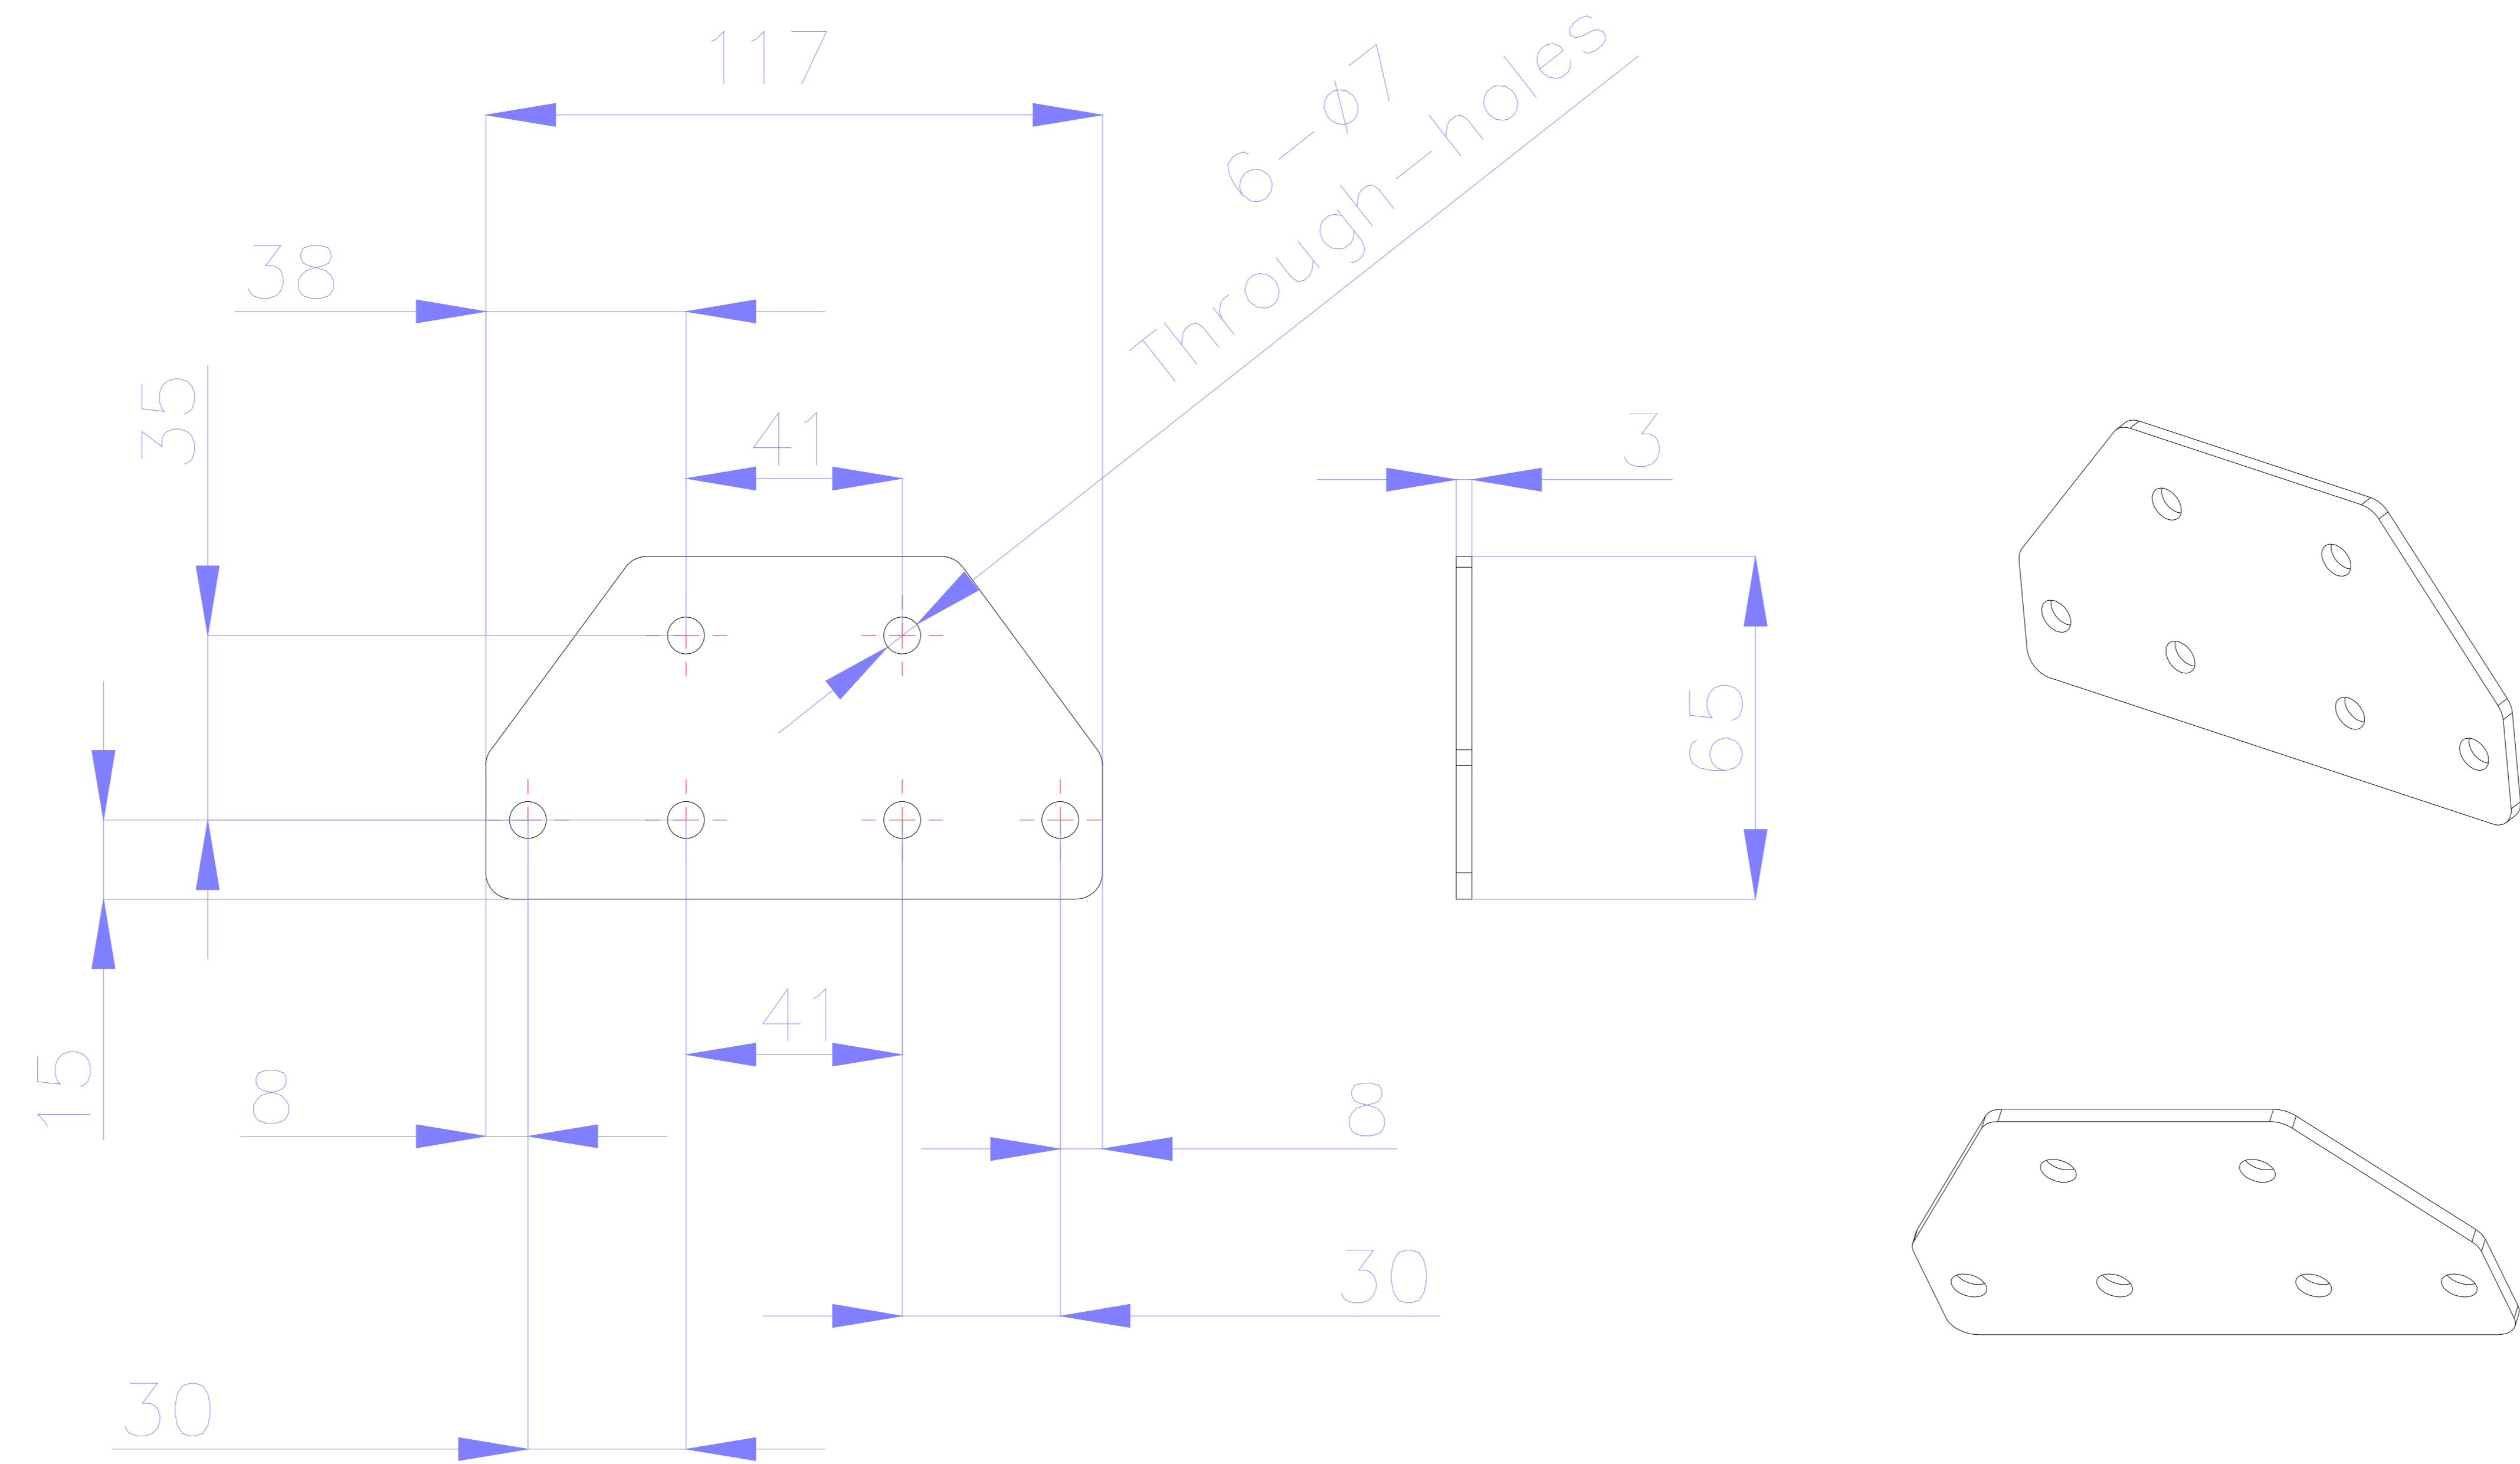

	Description
1	Bezel(left)
2	Bezel(top&bottom)
3	Bezel(right)
4	Screw *8
5	LED module

NAME : LDC031

TITLE	Exploded view	Rev.
UNIT	SCALE	SHEET
mm	 	1 OF 1

NAME : Cabinet hook

TITLE	Rev.
UNIT	SCALE SHEET
mm	1 OF 1

NAME : Wall mount

TITLE	Wall mount-1799mm	Rev.
UNIT	mm	SCALE
	1 OF 1	SHEET

NAME : Wall mount

TITLE	Wall mount -1199mm	Rev.
UNIT	mm	SCALE
		SHEET
		1 OF 1

NAME : Wall mount

TITLE	Wall mount -476mm	Rev.
UNIT	mm	SCALE SHEET
		1 OF 1

NAME : Wall mount

TITLE	Rev.
UNIT	SCALE SHEET
mm	1 OF 1

ViewSonic® 

NAME : Wall mount Connection plate

TITLE		Rev.
UNIT		SHEET
mm		1 OF 1