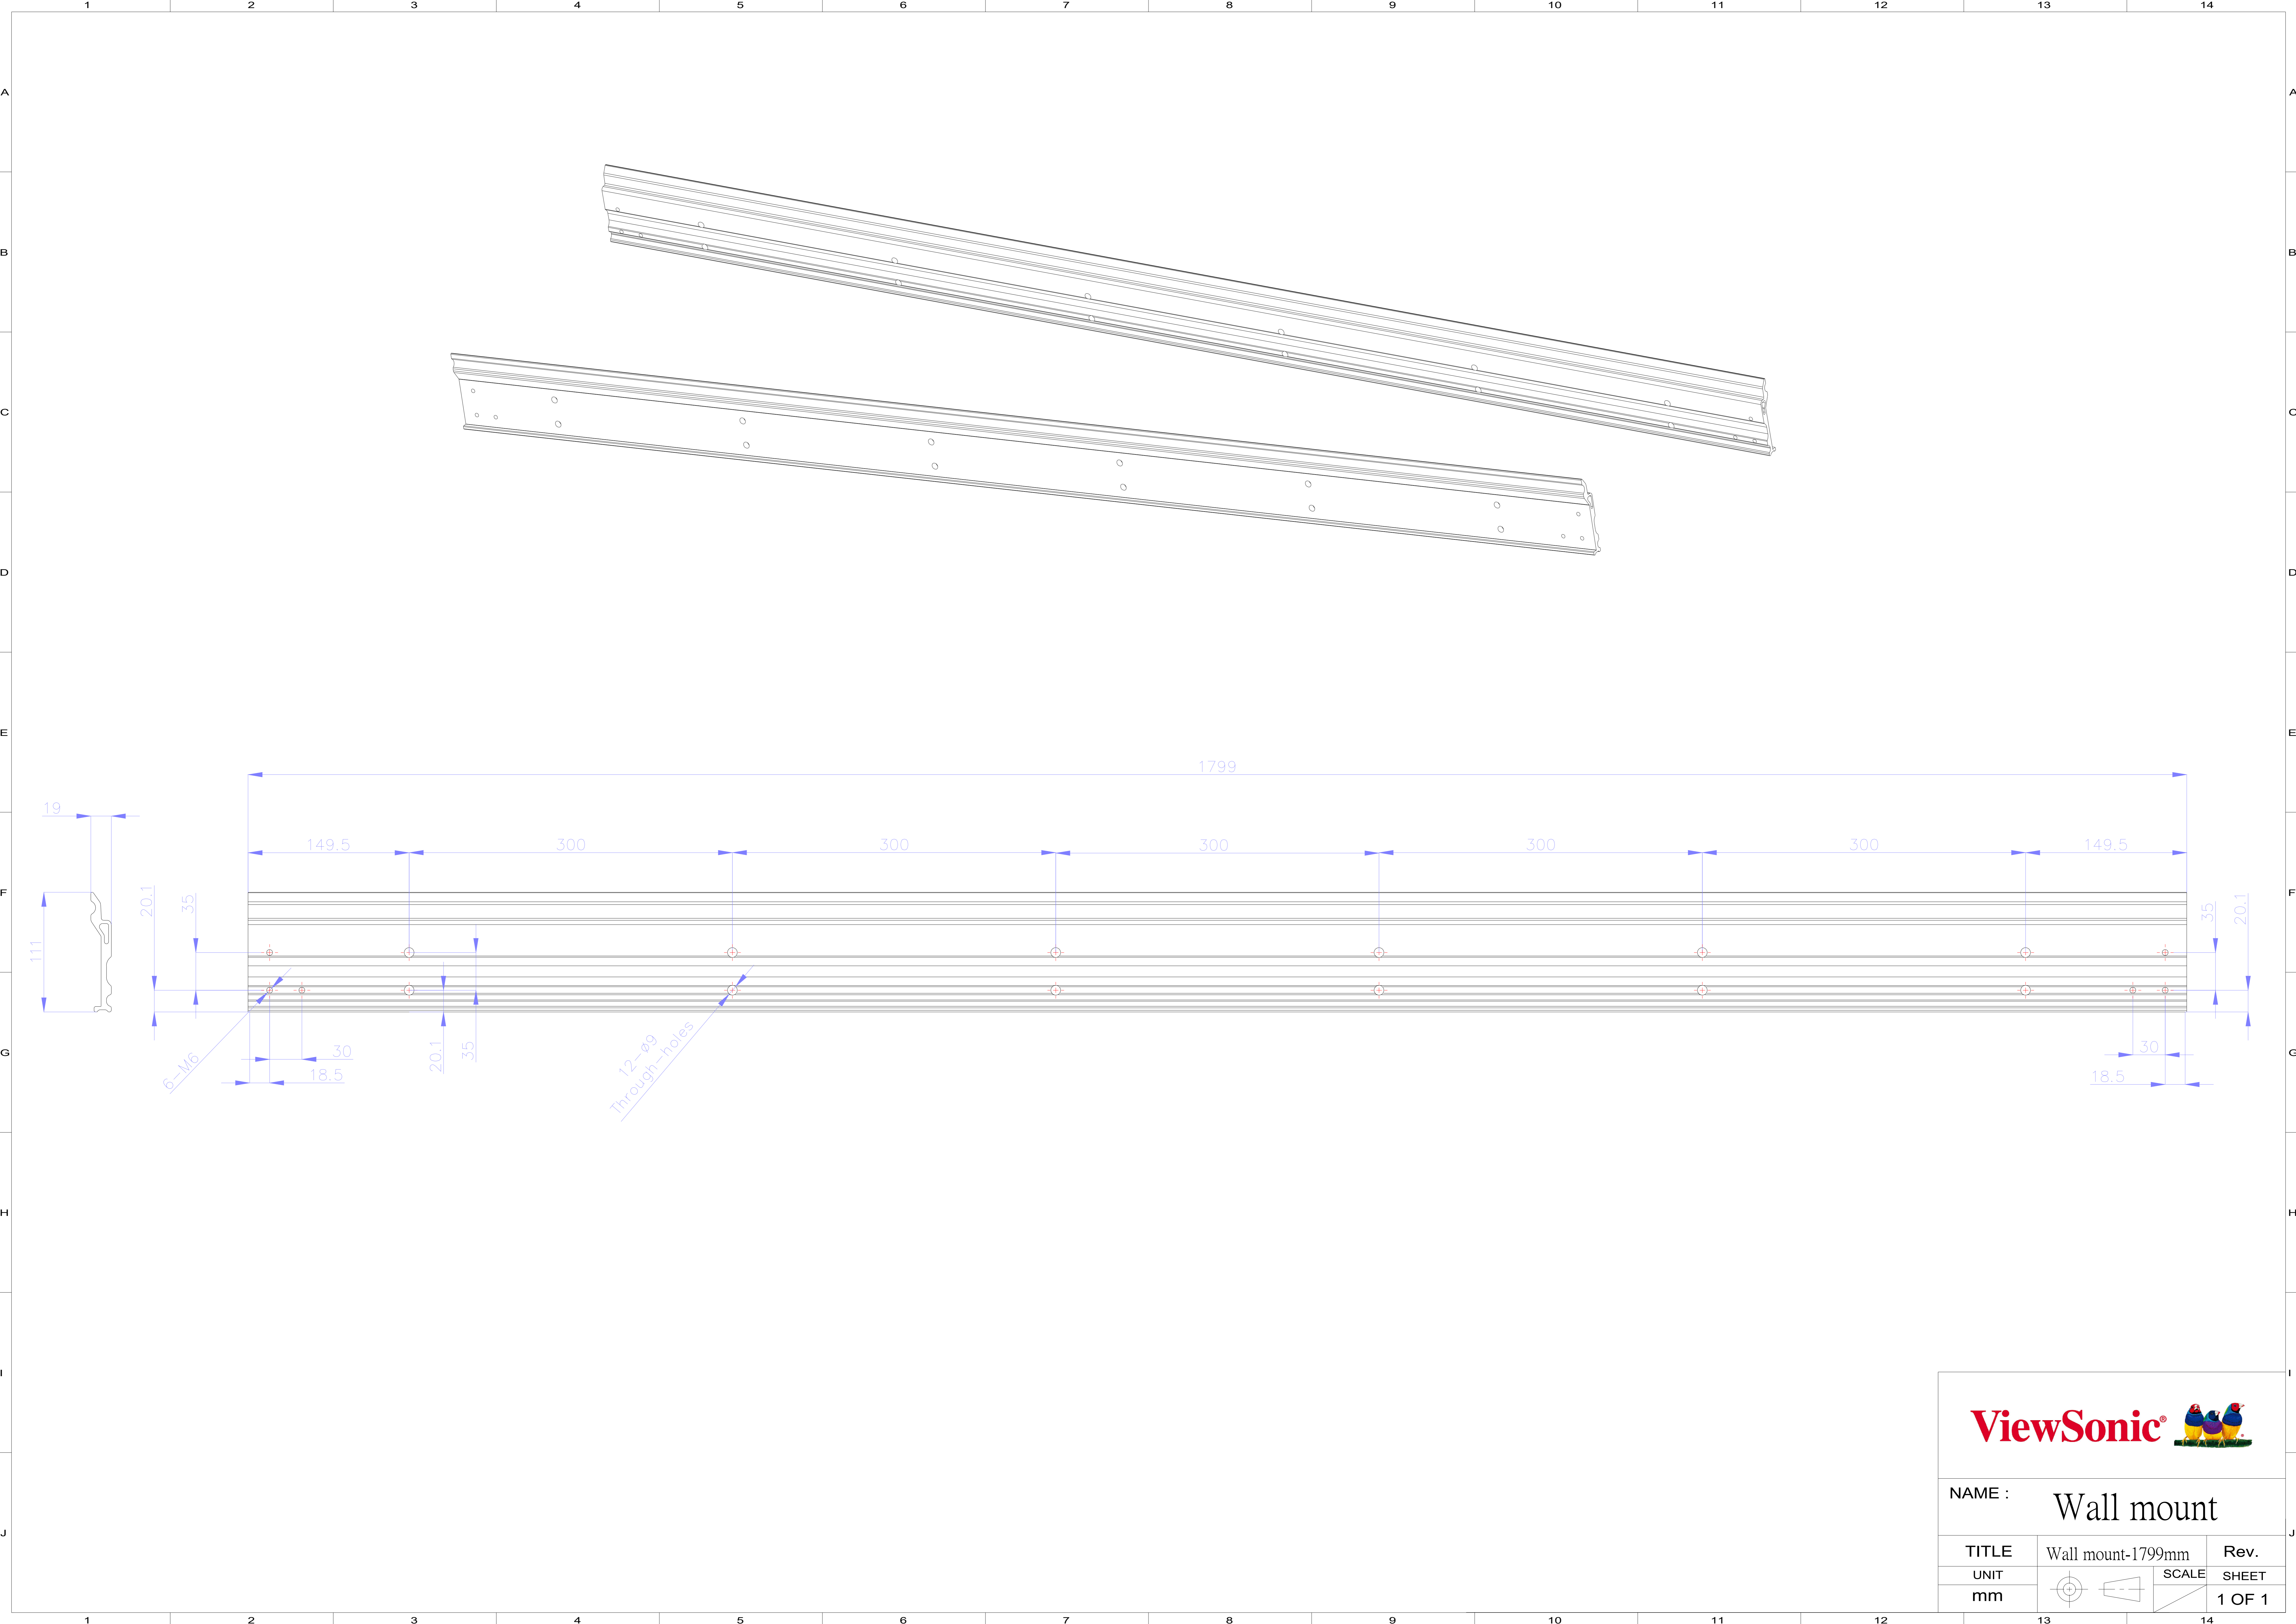

	Description
1	Bezel(left)
2	Bezel(top&bottom)
3	Bezel(right)
4	Screw *8
5	LED module

NAME : LDC031

TITLE	Exploded view	Rev.
UNIT	SCALE	SHEET
mm	 	1 OF 1

NAME : Cabinet hook

TITLE	Rev.
UNIT	SCALE SHEET
mm	1 OF 1

NAME : Wall mount

TITLE	Wall mount-1799mm	Rev.
UNIT	mm	SCALE
	1 OF 1	SHEET

NAME : Wall mount

TITLE	Wall mount -1199mm	Rev.
UNIT	mm	SCALE
		SHEET
		1 OF 1

NAME : Wall mount

TITLE	Wall mount -476mm	Rev.
UNIT	mm	SCALE SHEET
		1 OF 1

NAME : Wall mount

TITLE	Rev.
UNIT	SCALE SHEET
mm	1 OF 1

ViewSonic® 

NAME : Wall mount Connection plate

TITLE		Rev.
UNIT		SHEET
mm		1 OF 1