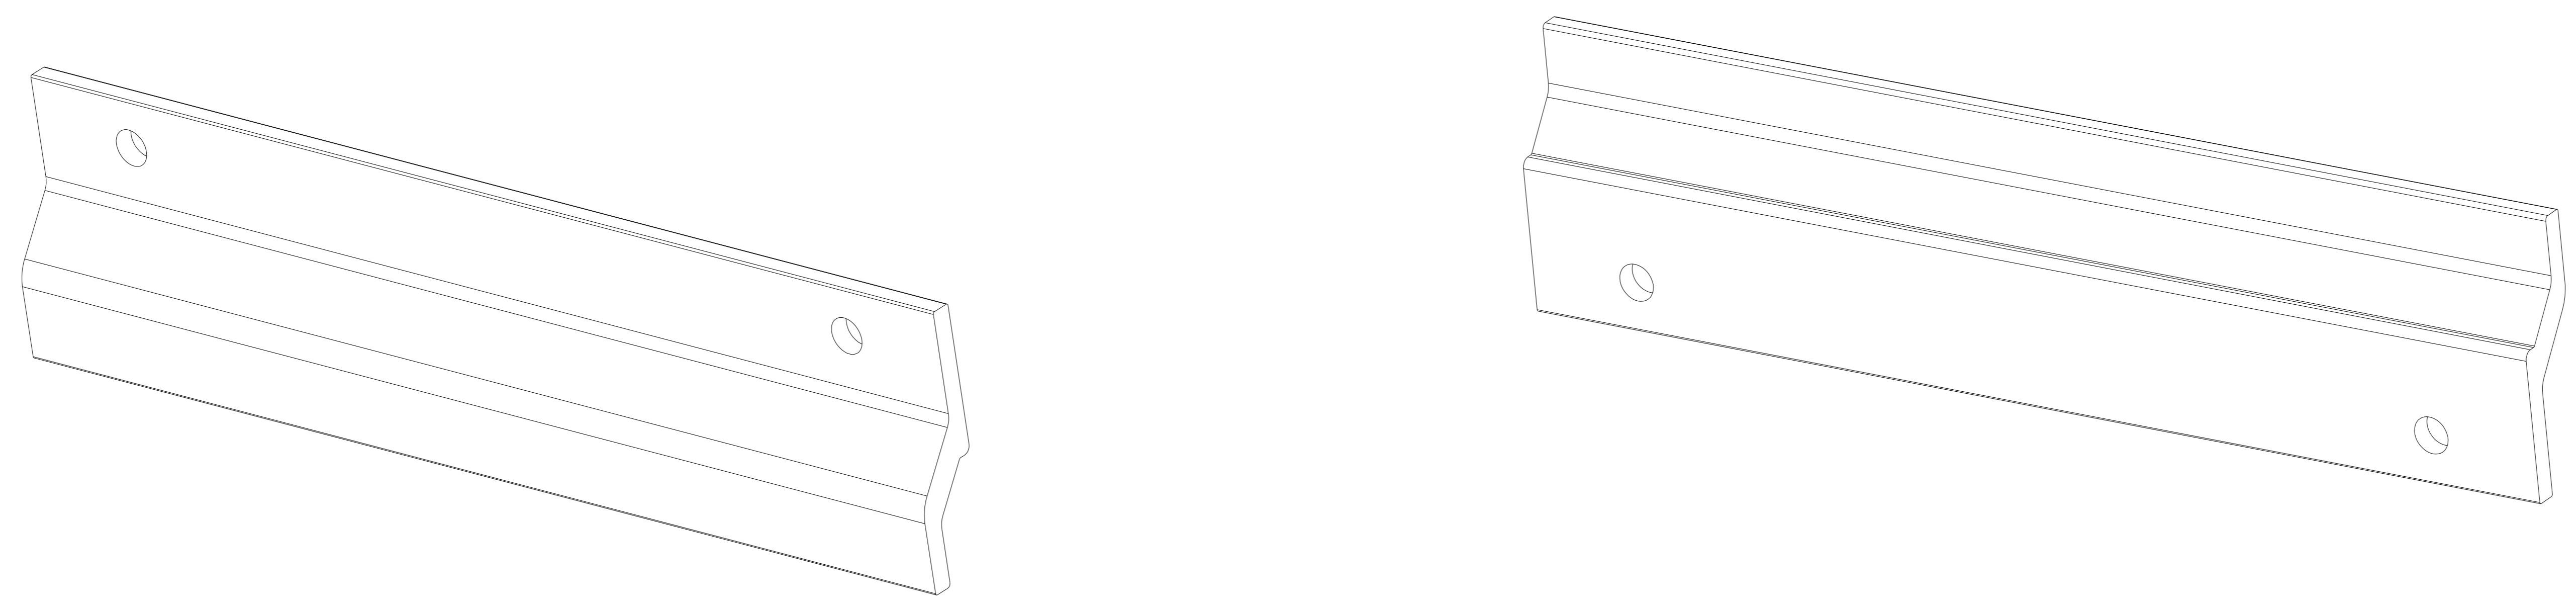

	Description
1	Bezel(left)
2	Bezel(top&bottom)
3	Bezel(right)
4	Screw *8
5	LED module

NAME : LDC031

TITLE	Exploded view	Rev.
UNIT	SCALE	SHEET
mm	 	1 OF 1

NAME : Cabinet hook

TITLE	Rev.
UNIT	SCALE SHEET
mm	1 OF 1

NAME : Wall mount

TITLE	Wall mount-1799mm	Rev.
UNIT	mm	SCALE
	1 OF 1	SHEET

NAME : Wall mount

TITLE	Wall mount -1199mm	Rev.
UNIT	mm	SCALE
		SHEET
		1 OF 1

NAME : Wall mount

TITLE	Wall mount -476mm	Rev.
UNIT	mm	SCALE SHEET
		1 OF 1

NAME : Wall mount

TITLE	Rev.
UNIT	SCALE SHEET
mm	1 OF 1

ViewSonic® 

NAME : Wall mount Connection plate

TITLE		Rev.
UNIT		SHEET
mm		1 OF 1