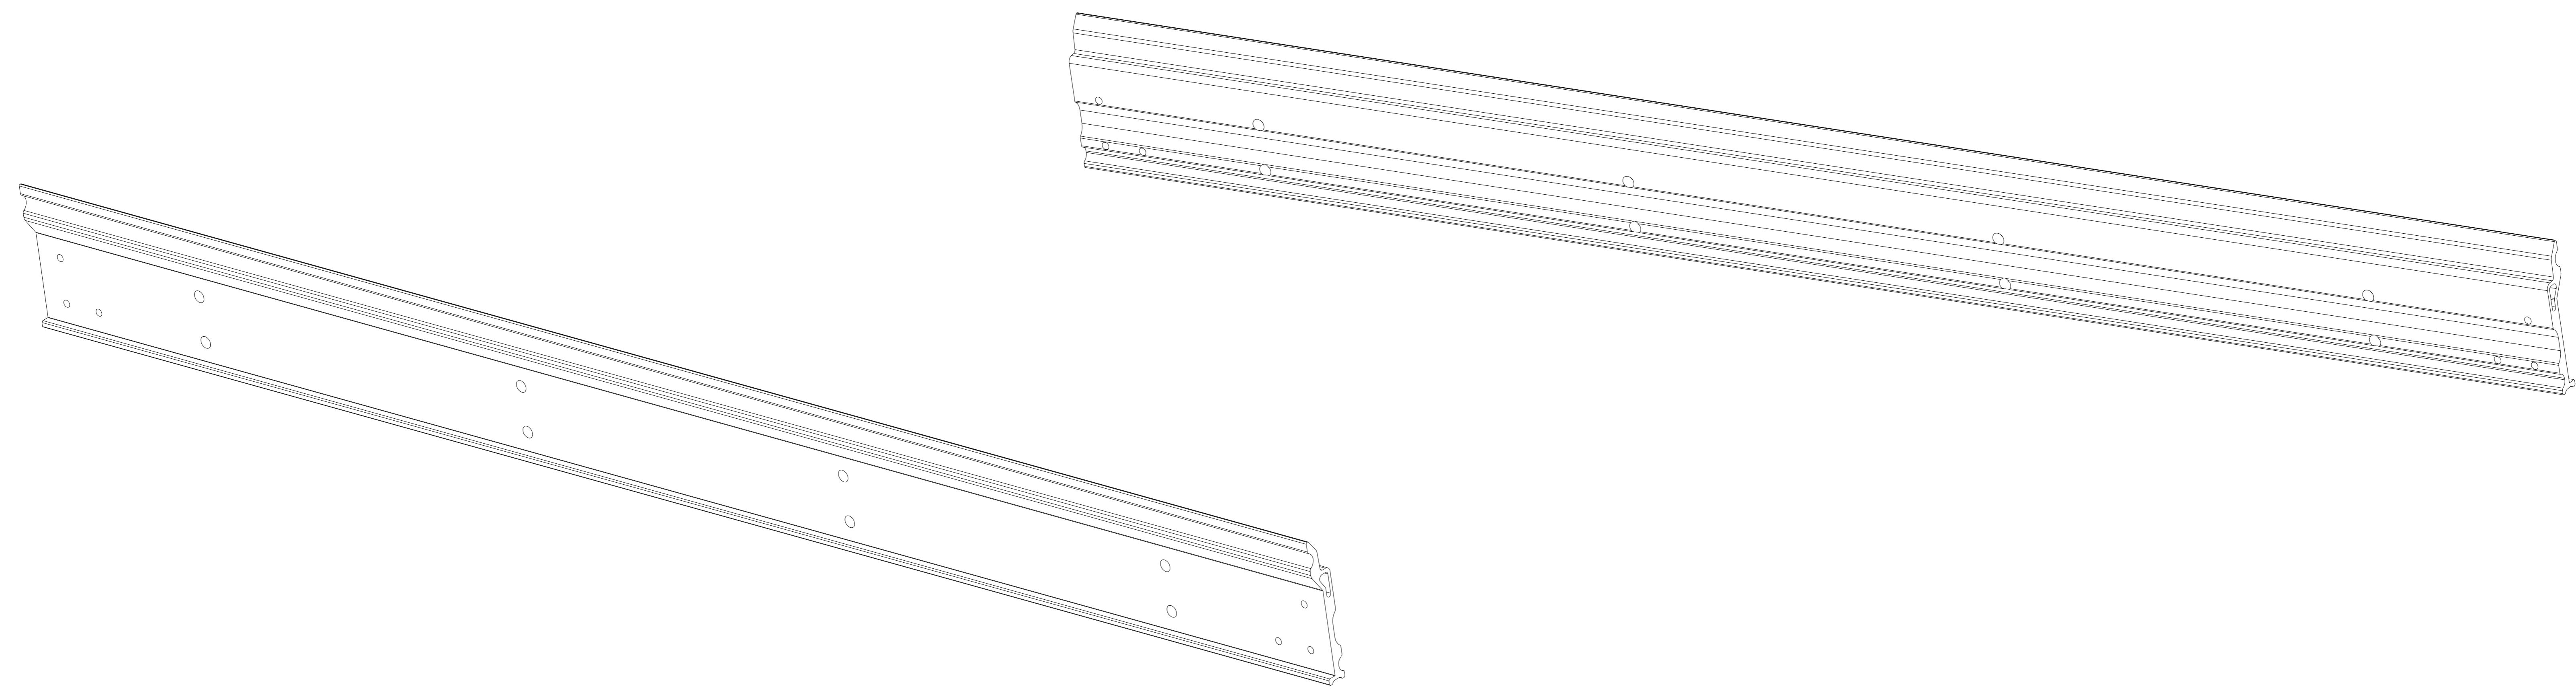

	Description
1	Bezel(left)
2	Bezel(top&bottom)
3	Bezel(right)
4	Screw *8
5	LED module

NAME : LDC031

TITLE	Exploded view	Rev.
UNIT	SCALE	SHEET
mm	 	1 OF 1

NAME : Cabinet hook

TITLE	Rev.
UNIT	SCALE SHEET
mm	1 OF 1

NAME : Wall mount

TITLE	Wall mount-1799mm	Rev.
UNIT	mm	SCALE
	1 OF 1	SHEET

NAME : Wall mount

TITLE	Wall mount -1199mm	Rev.
UNIT	mm	SCALE
		SHEET
		1 OF 1

NAME : Wall mount

TITLE	Wall mount -476mm	Rev.
UNIT	mm	SCALE SHEET
		1 OF 1

NAME : Wall mount

TITLE	Rev.
UNIT	SCALE SHEET
mm	1 OF 1

ViewSonic® 

NAME : Wall mount Connection plate

TITLE		Rev.
UNIT		SHEET
mm		1 OF 1