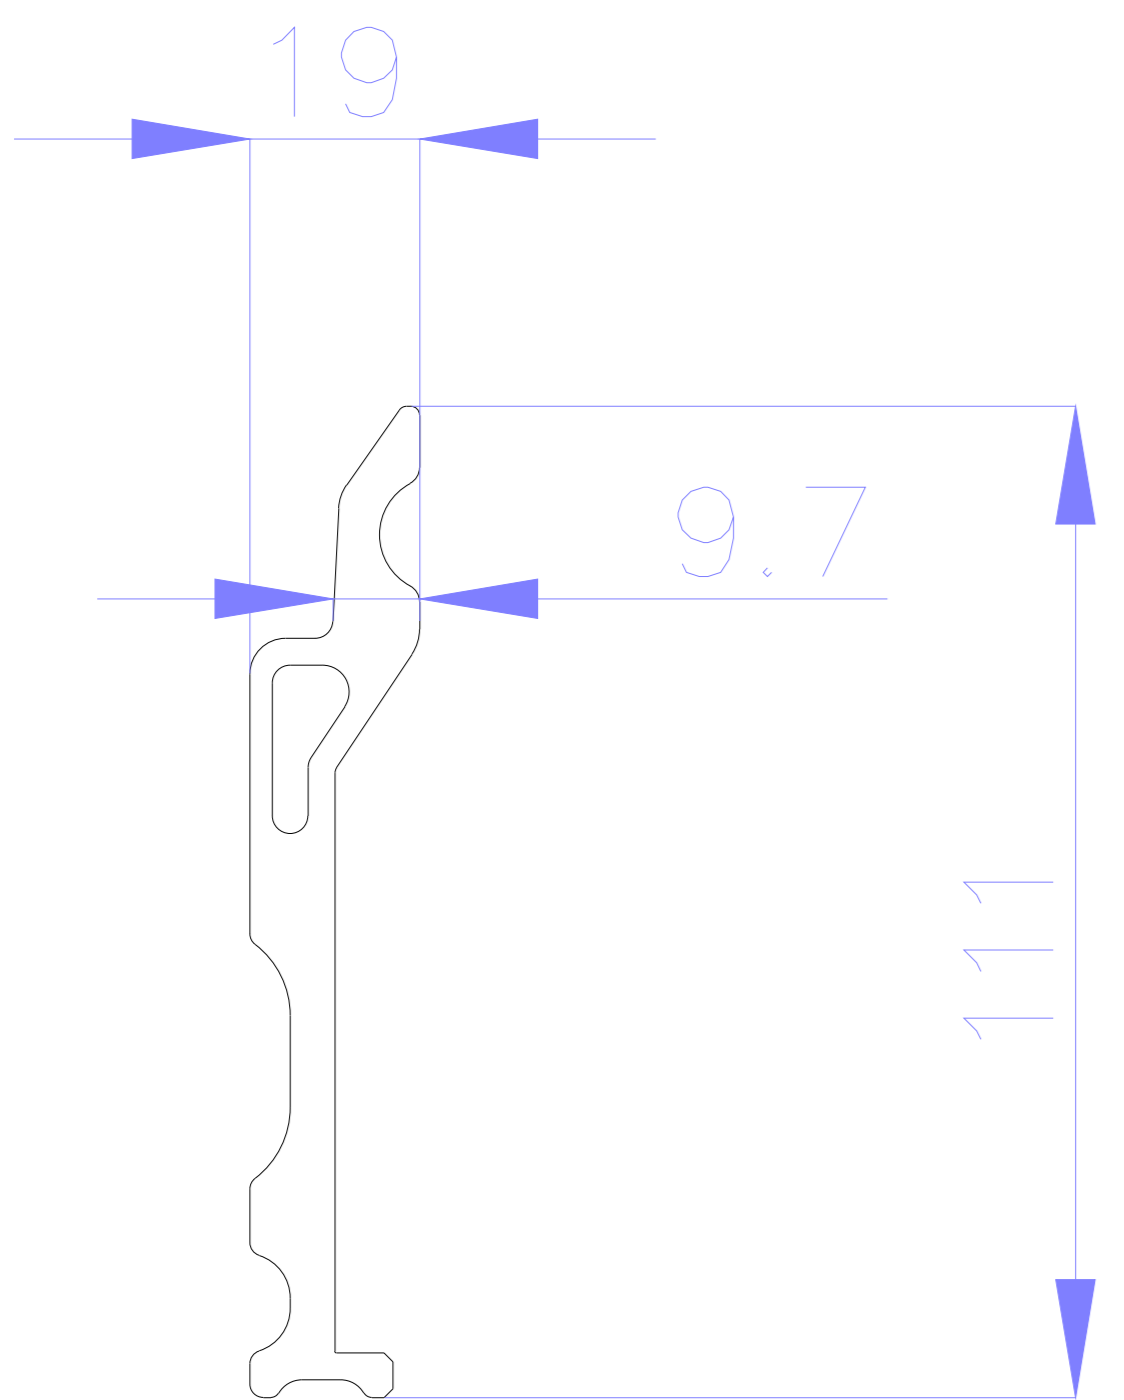

	Description
1	Bezel(left)
2	Bezel(top&bottom)
3	Bezel(right)
4	Screw *8
5	LED module

NAME : LDC031

TITLE	Exploded view	Rev.
UNIT	SCALE	SHEET
mm	 	1 OF 1

NAME : Cabinet hook

TITLE	Rev.
UNIT	SCALE SHEET
mm	1 OF 1

NAME : Wall mount

TITLE	Wall mount-1799mm	Rev.
UNIT	mm	SCALE
	1 OF 1	SHEET

NAME : Wall mount

TITLE	Wall mount -1199mm	Rev.
UNIT	mm	SCALE
		SHEET
		1 OF 1

NAME : Wall mount

TITLE	Wall mount -476mm	Rev.
UNIT	mm	SCALE SHEET
		1 OF 1

NAME : Wall mount

TITLE	Rev.
UNIT	SCALE SHEET
mm	1 OF 1

ViewSonic® 

NAME : Wall mount Connection plate

TITLE		Rev.
UNIT		SHEET
mm		1 OF 1