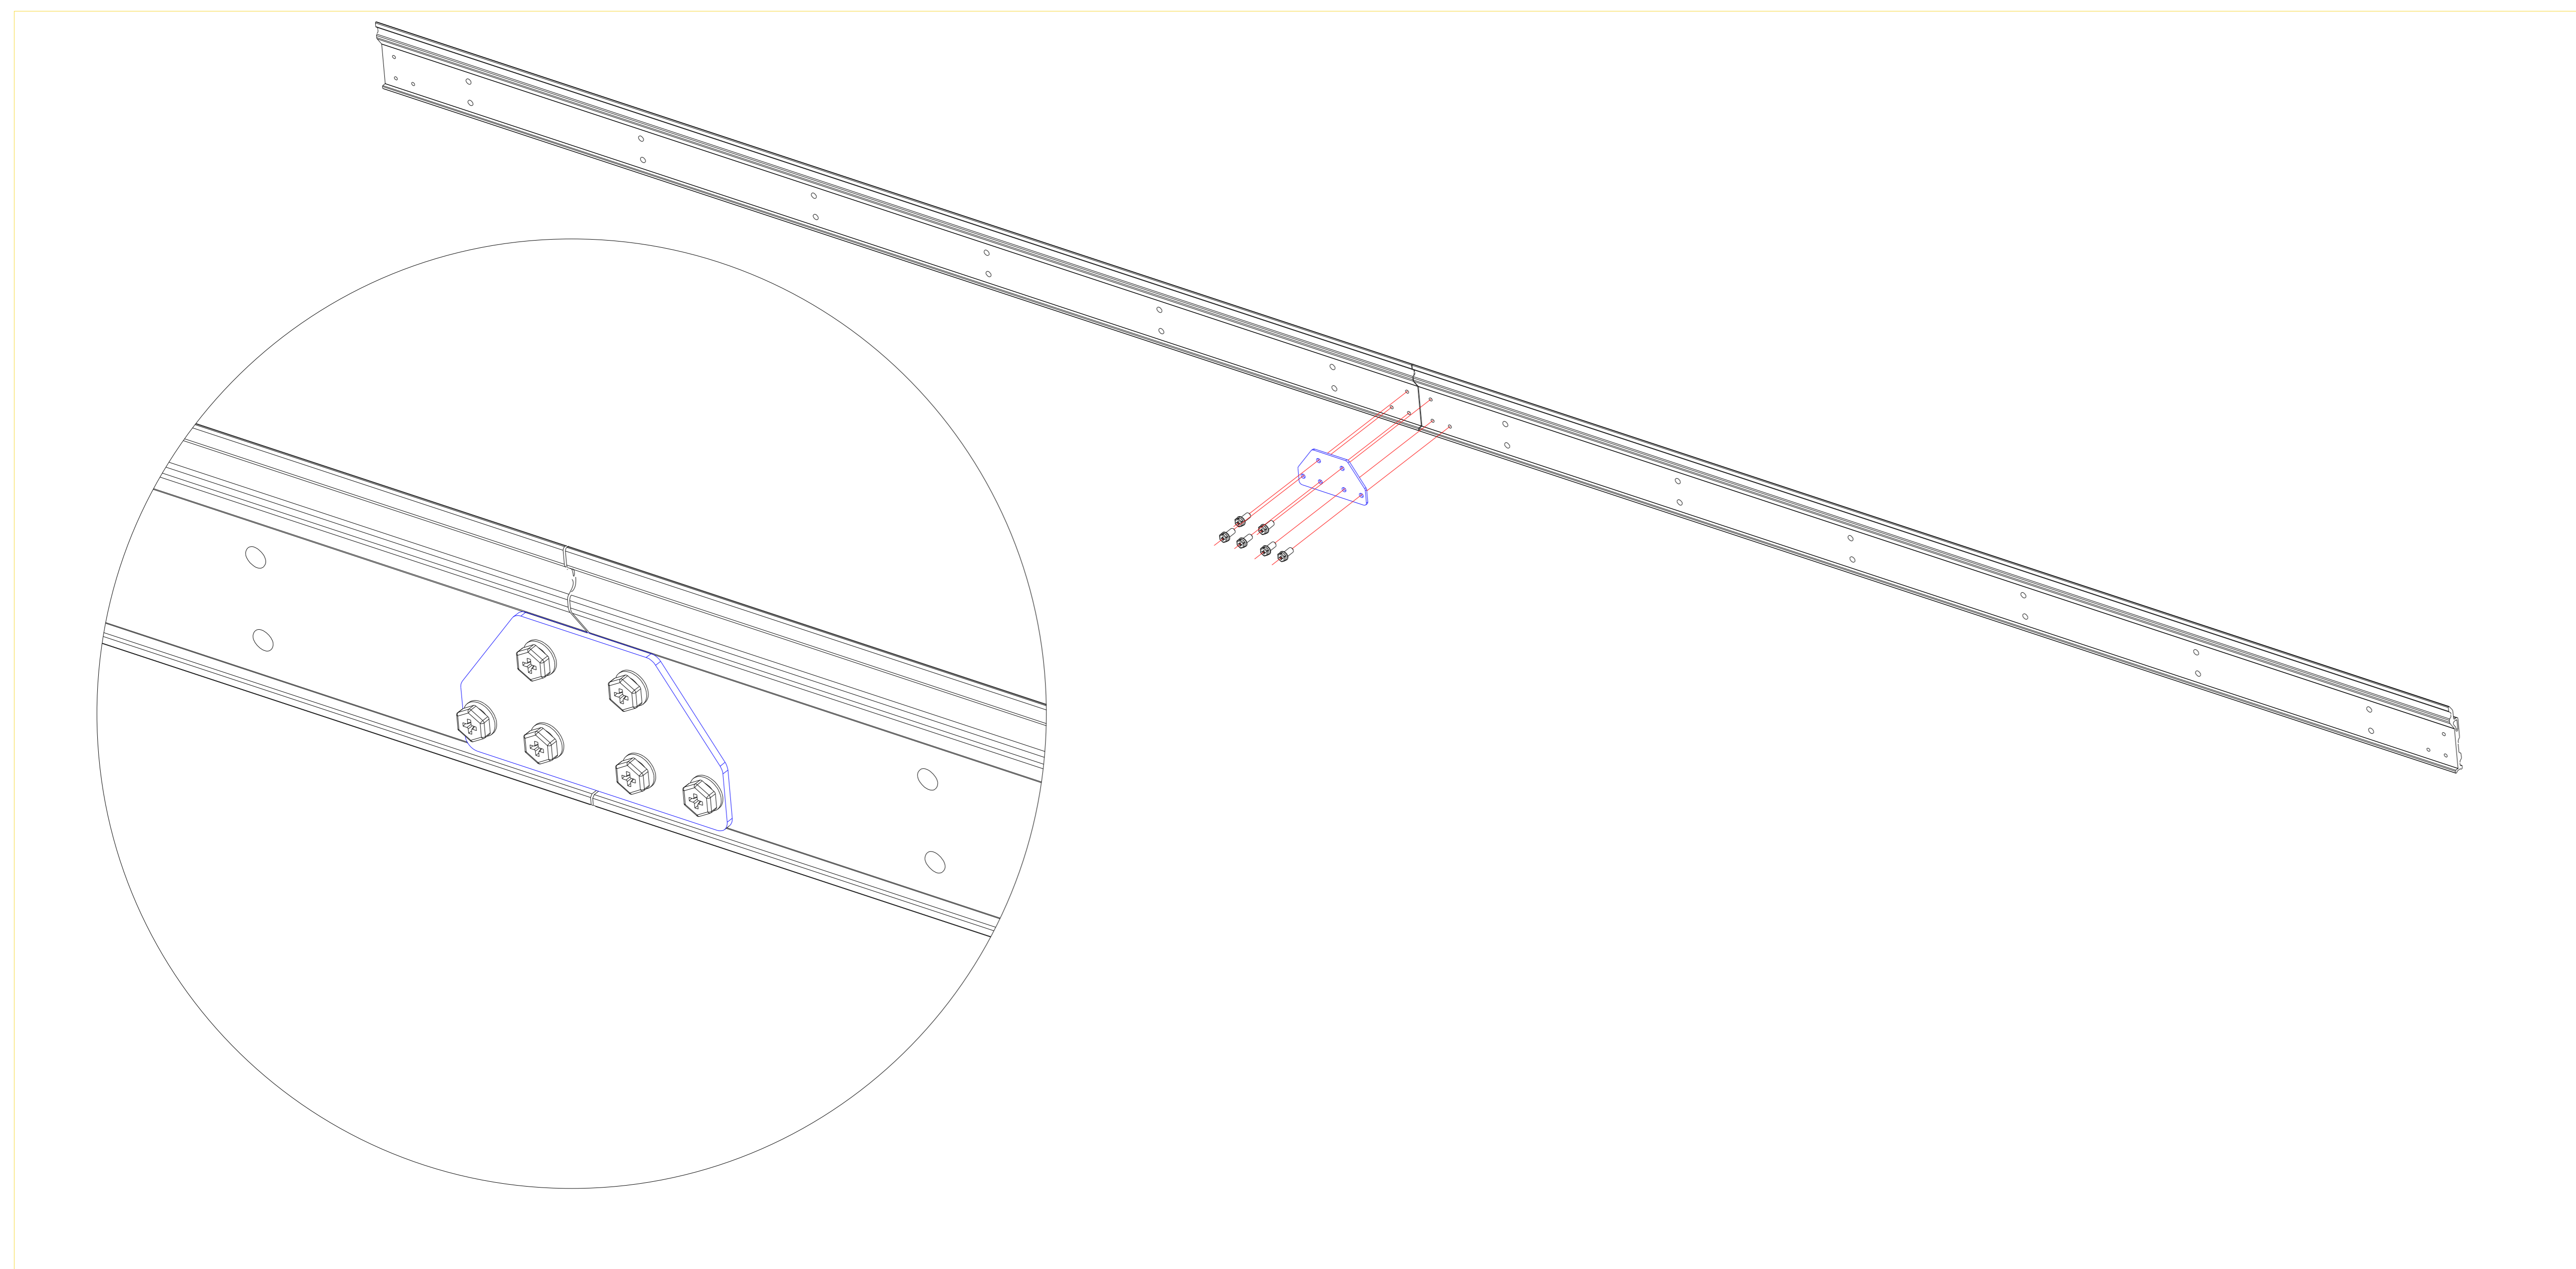

	Description
1	Bezel(left)
2	Bezel(top&bottom)
3	Bezel(right)
4	Screw *8
5	LED module

NAME : LDC031

TITLE	Exploded view	Rev.
UNIT	SCALE	SHEET
mm	 	1 OF 1

NAME : Cabinet hook

TITLE	Rev.
UNIT	SCALE SHEET
mm	1 OF 1

NAME : Wall mount

TITLE	Wall mount-1799mm	Rev.
UNIT	mm	SCALE
	1 OF 1	SHEET

NAME : Wall mount

TITLE	Wall mount -1199mm	Rev.
UNIT	mm	SCALE
		SHEET
		1 OF 1

NAME : Wall mount

TITLE	Wall mount -476mm	Rev.
UNIT	mm	SCALE SHEET
		1 OF 1

NAME : Wall mount

TITLE	Rev.
UNIT	SCALE SHEET
mm	1 OF 1

ViewSonic® 

NAME : Wall mount Connection plate

TITLE		Rev.
UNIT		SHEET
mm		1 OF 1