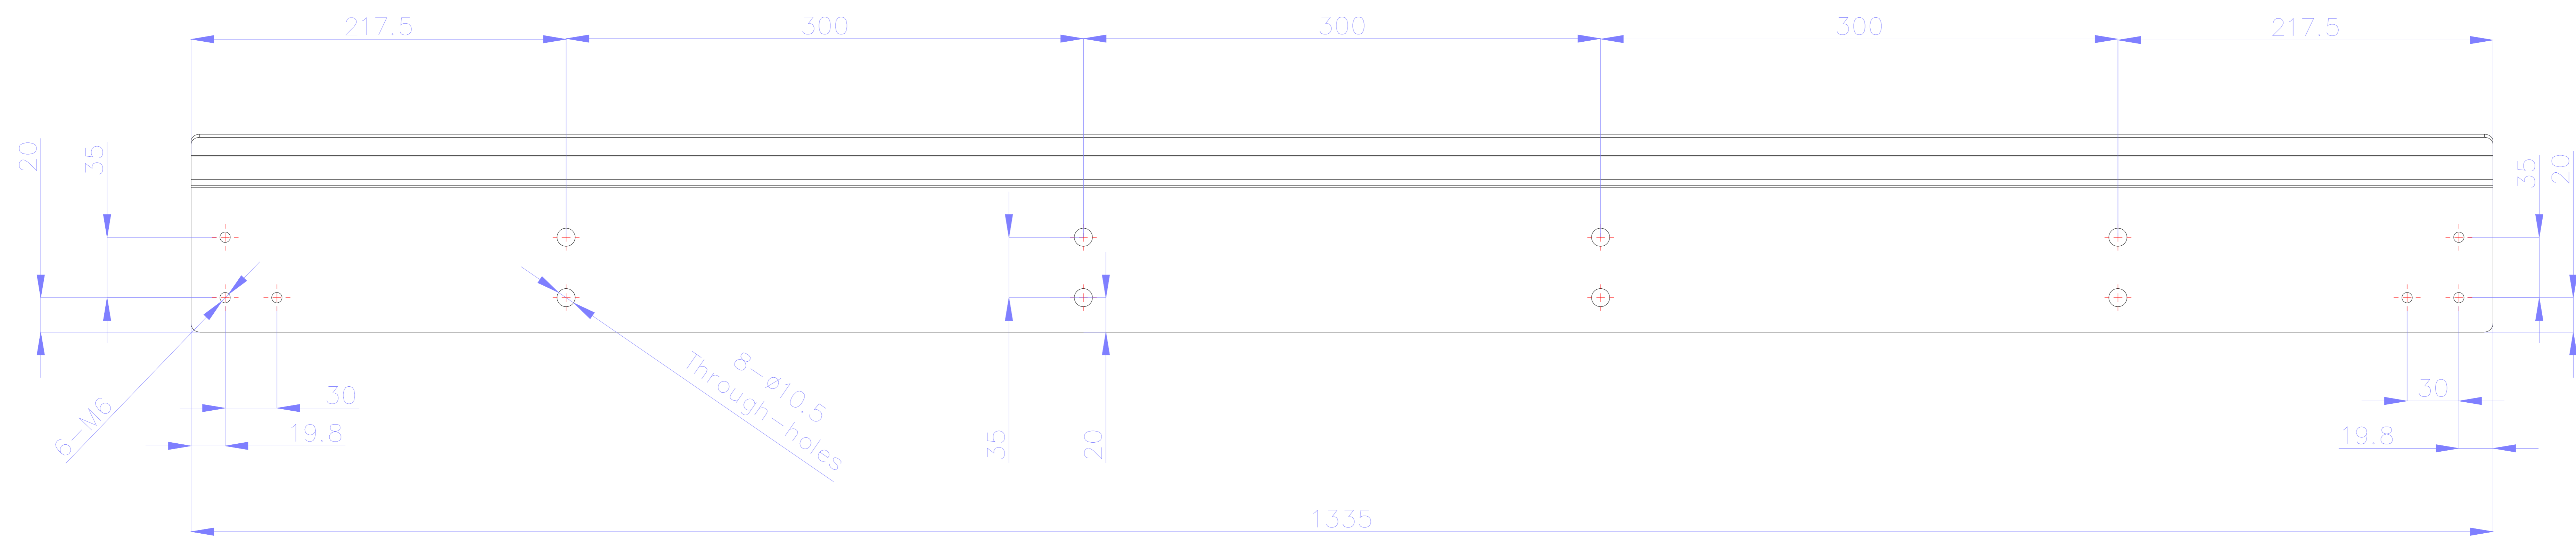

	Description
1	Bezel(left)
2	Bezel(top&bottom)
3	Bezel(right)
4	Screw *8
5	LED module

NAME : LDC031

TITLE	Exploded view	Rev.
UNIT	SCALE	SHEET
mm	 	1 OF 1

NAME : Cabinet hook

TITLE	Rev.
UNIT	SCALE SHEET
mm	1 OF 1

NAME : Wall mount

TITLE	Wall mount-1799mm	Rev.
UNIT	mm	SCALE
	1 OF 1	SHEET

NAME : Wall mount

TITLE	Wall mount -1199mm	Rev.
UNIT	mm	SCALE
		SHEET
		1 OF 1

NAME : Wall mount

TITLE	Wall mount -476mm	Rev.
UNIT	mm	SCALE SHEET
		1 OF 1

NAME : Wall mount

TITLE	Rev.
UNIT	SCALE SHEET
mm	1 OF 1

ViewSonic® 

NAME : Wall mount Connection plate

TITLE		Rev.
UNIT		SHEET
mm		1 OF 1