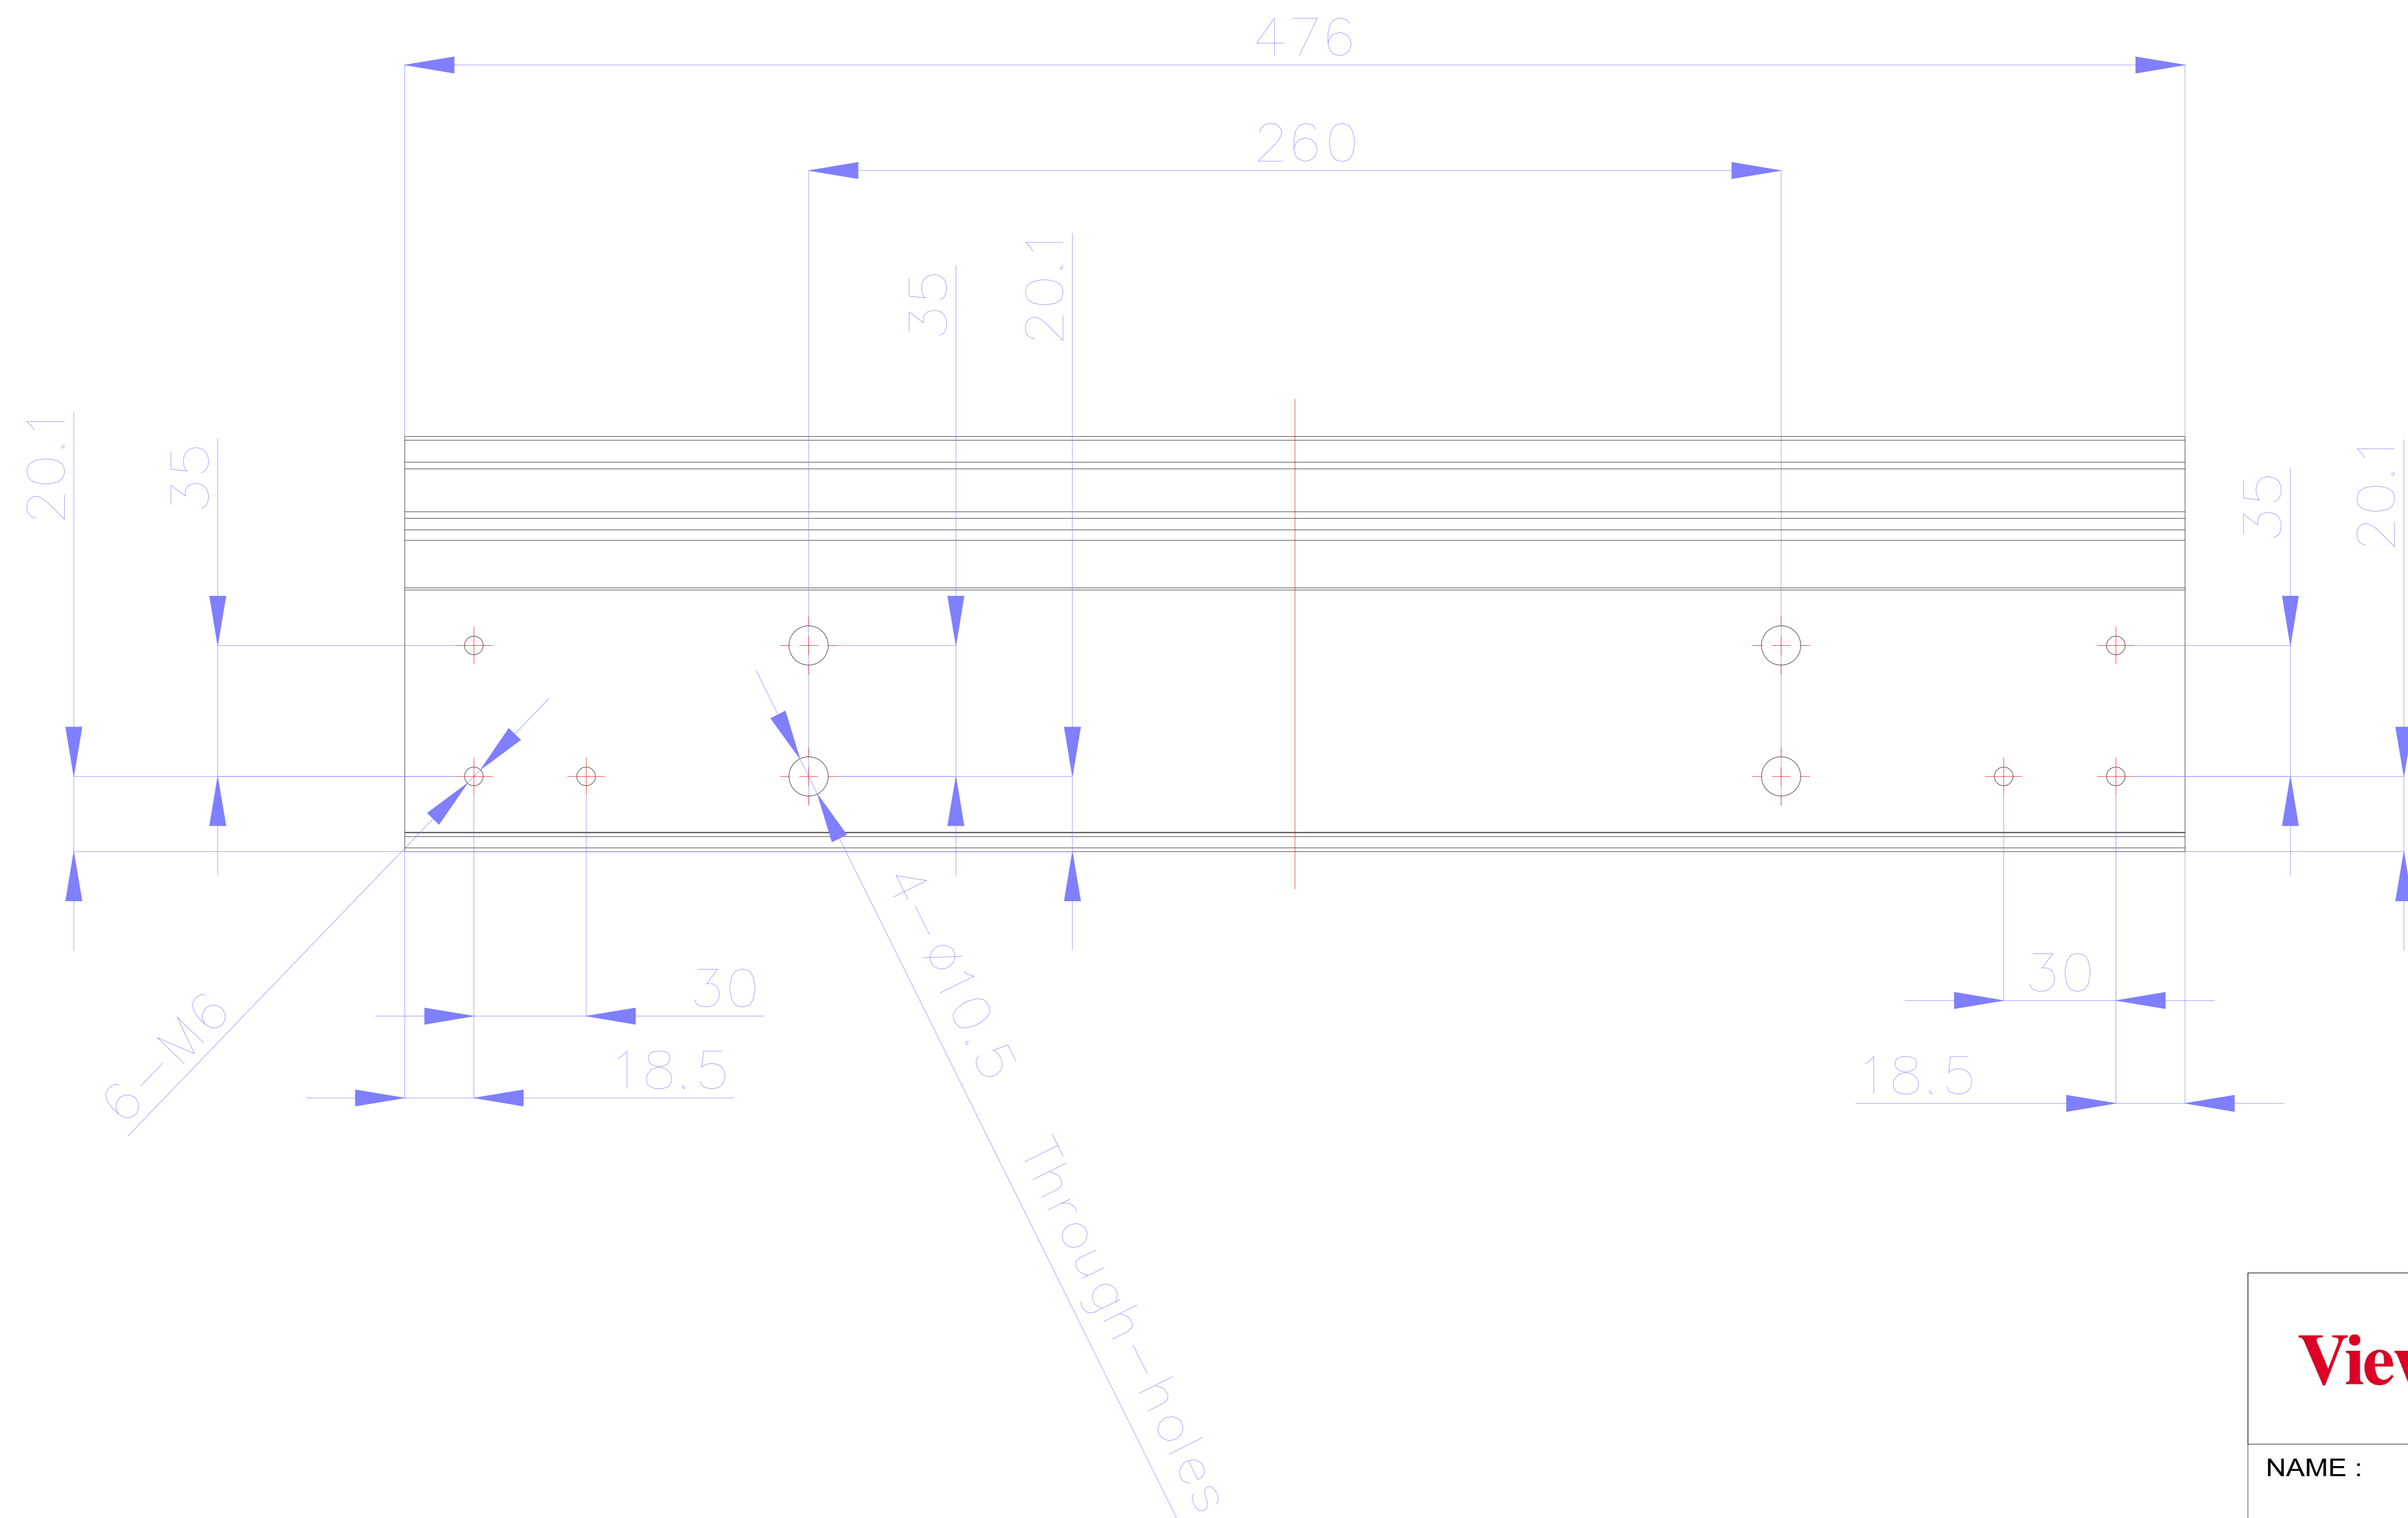

	Description
1	Bezel(left)
2	Bezel(top&bottom)
3	Bezel(right)
4	Screw *8
5	LED module

NAME : LDC031

TITLE	Exploded view	Rev.
UNIT	SCALE	SHEET
mm	 	1 OF 1

NAME : Cabinet hook

TITLE	Rev.
UNIT	SCALE SHEET
mm	1 OF 1

NAME : Wall mount

TITLE	Wall mount-1799mm	Rev.
UNIT	mm	SCALE
	1 OF 1	SHEET

NAME : Wall mount

TITLE	Wall mount -1199mm	Rev.
UNIT	mm	SCALE
		SHEET
		1 OF 1

NAME : Wall mount

TITLE	Wall mount -476mm	Rev.
UNIT	mm	SCALE SHEET
		1 OF 1

NAME : Wall mount

TITLE	Rev.
UNIT	SCALE SHEET
mm	1 OF 1

ViewSonic® 

NAME : Wall mount Connection plate

TITLE		Rev.
UNIT		SHEET
mm		1 OF 1