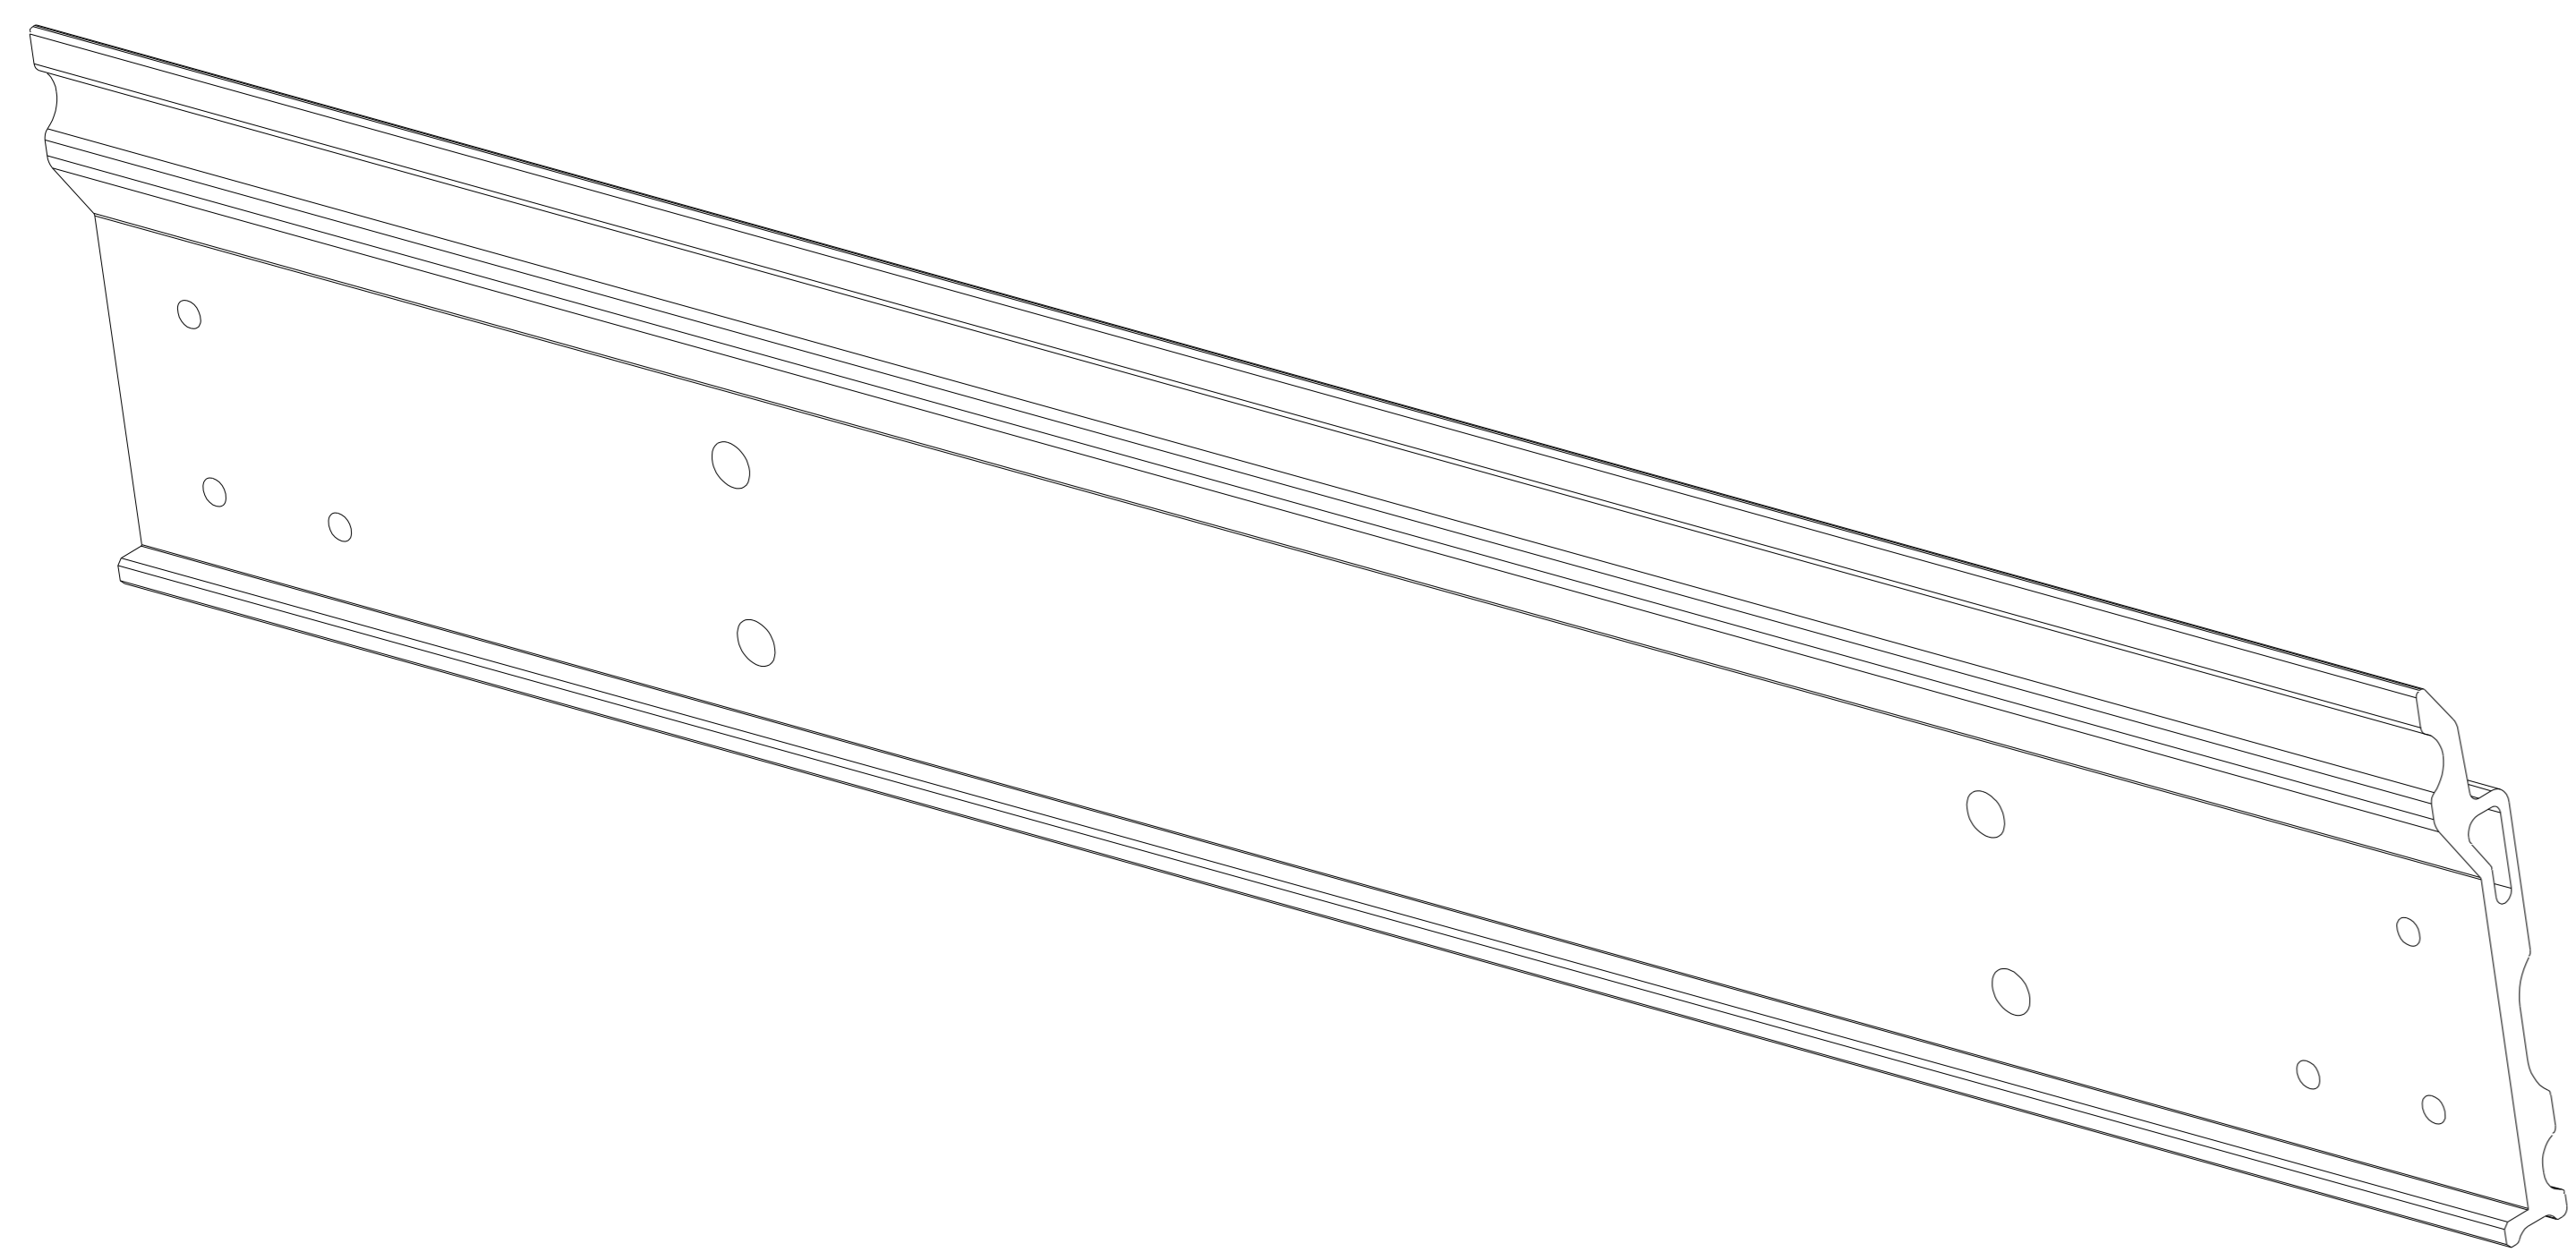

	Description
1	Bezel(left)
2	Bezel(top&bottom)
3	Bezel(right)
4	Screw *8
5	LED module

NAME : LDC031

TITLE	Exploded view	Rev.
UNIT	SCALE	SHEET
mm	 	1 OF 1

NAME : Cabinet hook

TITLE	Rev.
UNIT	SCALE SHEET
mm	1 OF 1

NAME : Wall mount

TITLE	Wall mount-1799mm	Rev.
UNIT	mm	SCALE
	1 OF 1	SHEET

NAME : Wall mount

TITLE	Wall mount -1199mm	Rev.
UNIT	mm	SCALE
		SHEET
		1 OF 1

NAME : Wall mount

TITLE	Wall mount -476mm	Rev.
UNIT	mm	SCALE SHEET
		1 OF 1

NAME : Wall mount

TITLE	Rev.
UNIT	SCALE SHEET
mm	1 OF 1

ViewSonic® 

NAME : Wall mount Connection plate

TITLE		Rev.
UNIT		SHEET
mm		1 OF 1