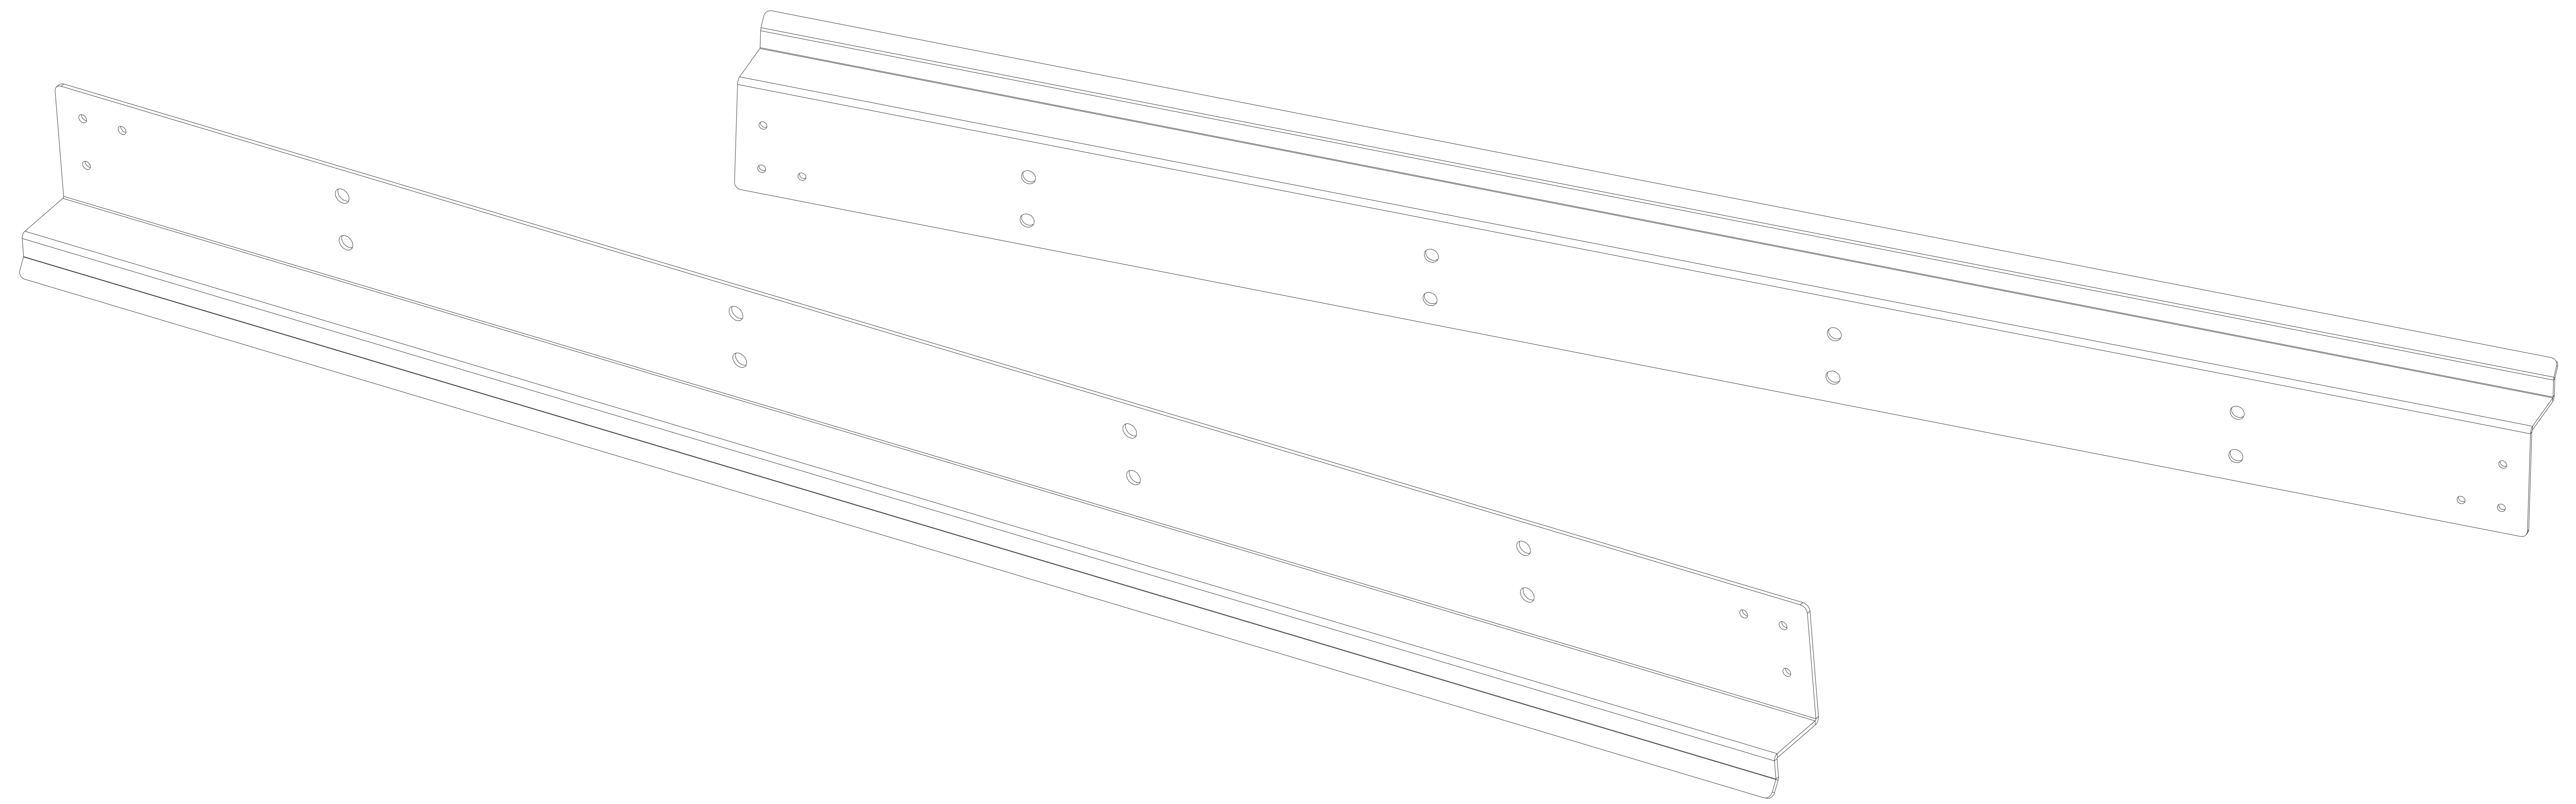

	Description
1	Bezel(left)
2	Bezel(top&bottom)
3	Bezel(right)
4	Screw *8
5	LED module

NAME : LDC031

TITLE	Exploded view	Rev.
UNIT	SCALE	SHEET
mm	 	1 OF 1

NAME : Cabinet hook

TITLE	Rev.
UNIT	SCALE SHEET
mm	1 OF 1

NAME : Wall mount

TITLE	Wall mount-1799mm	Rev.
UNIT	mm	SCALE
	1 OF 1	SHEET

NAME : Wall mount

TITLE	Wall mount -1199mm	Rev.
UNIT	mm	SCALE
		SHEET
		1 OF 1

NAME : Wall mount

TITLE	Wall mount -476mm	Rev.
UNIT	mm	SCALE SHEET
		1 OF 1

NAME : Wall mount

TITLE	Rev.
UNIT	SCALE SHEET
mm	1 OF 1

ViewSonic® 

NAME : Wall mount Connection plate

TITLE		Rev.
UNIT		SHEET
mm		1 OF 1