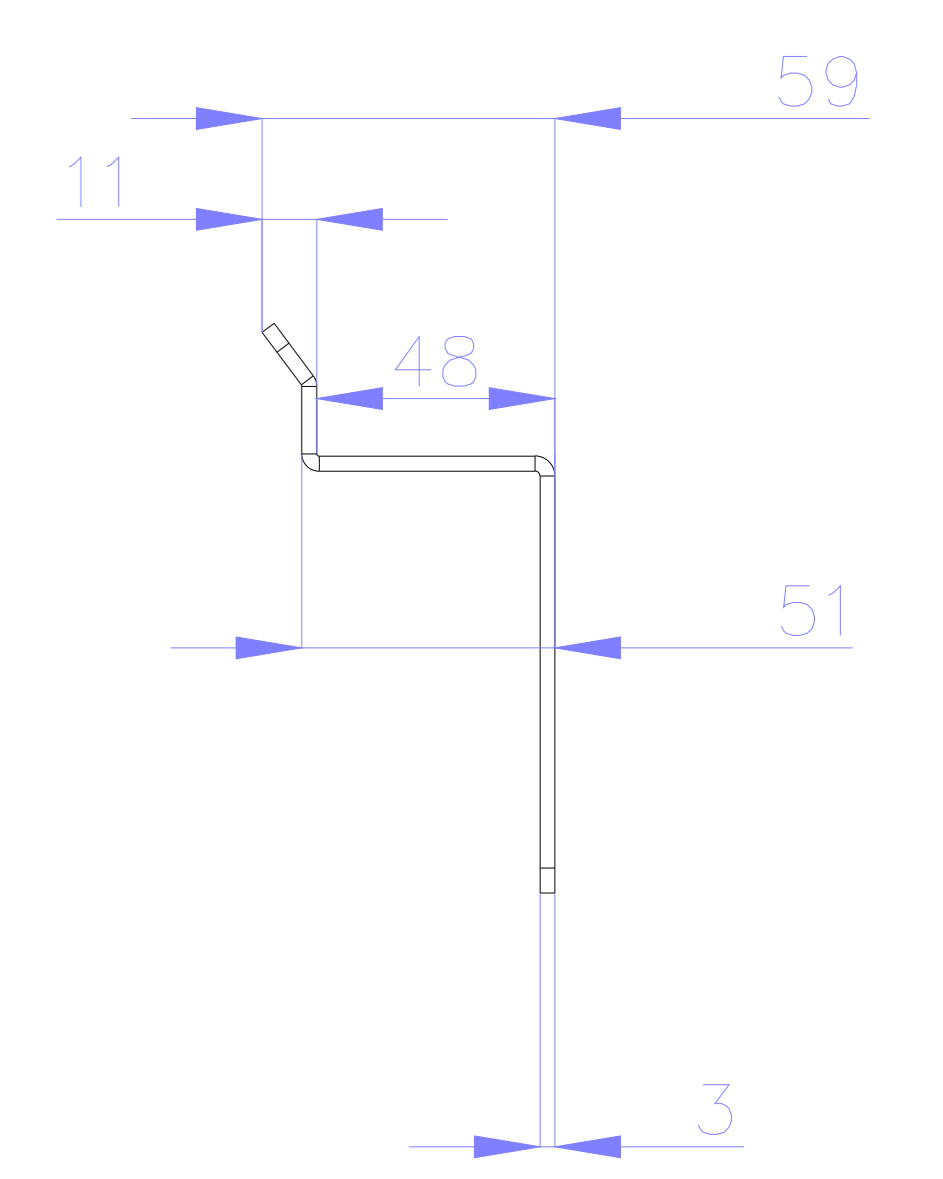

	Description
1	Bezel(left)
2	Bezel(top&bottom)
3	Bezel(right)
4	Screw *8
5	LED module

NAME : LDC031

TITLE	Exploded view	Rev.
UNIT	SCALE	SHEET
mm	 	1 OF 1

NAME : Cabinet hook

TITLE	Rev.
UNIT	SCALE SHEET
mm	1 OF 1

NAME : Wall mount

TITLE	Wall mount-1799mm	Rev.
UNIT	mm	SCALE
	1 OF 1	SHEET

NAME : Wall mount

TITLE	Wall mount -1199mm	Rev.
UNIT	mm	SCALE
		SHEET
		1 OF 1

NAME : Wall mount

TITLE	Wall mount -476mm	Rev.
UNIT	mm	SCALE SHEET
		1 OF 1

NAME : Wall mount

TITLE	Rev.
UNIT	SCALE SHEET
mm	1 OF 1

ViewSonic® 

NAME : Wall mount Connection plate

TITLE		Rev.
UNIT		SHEET
mm		1 OF 1