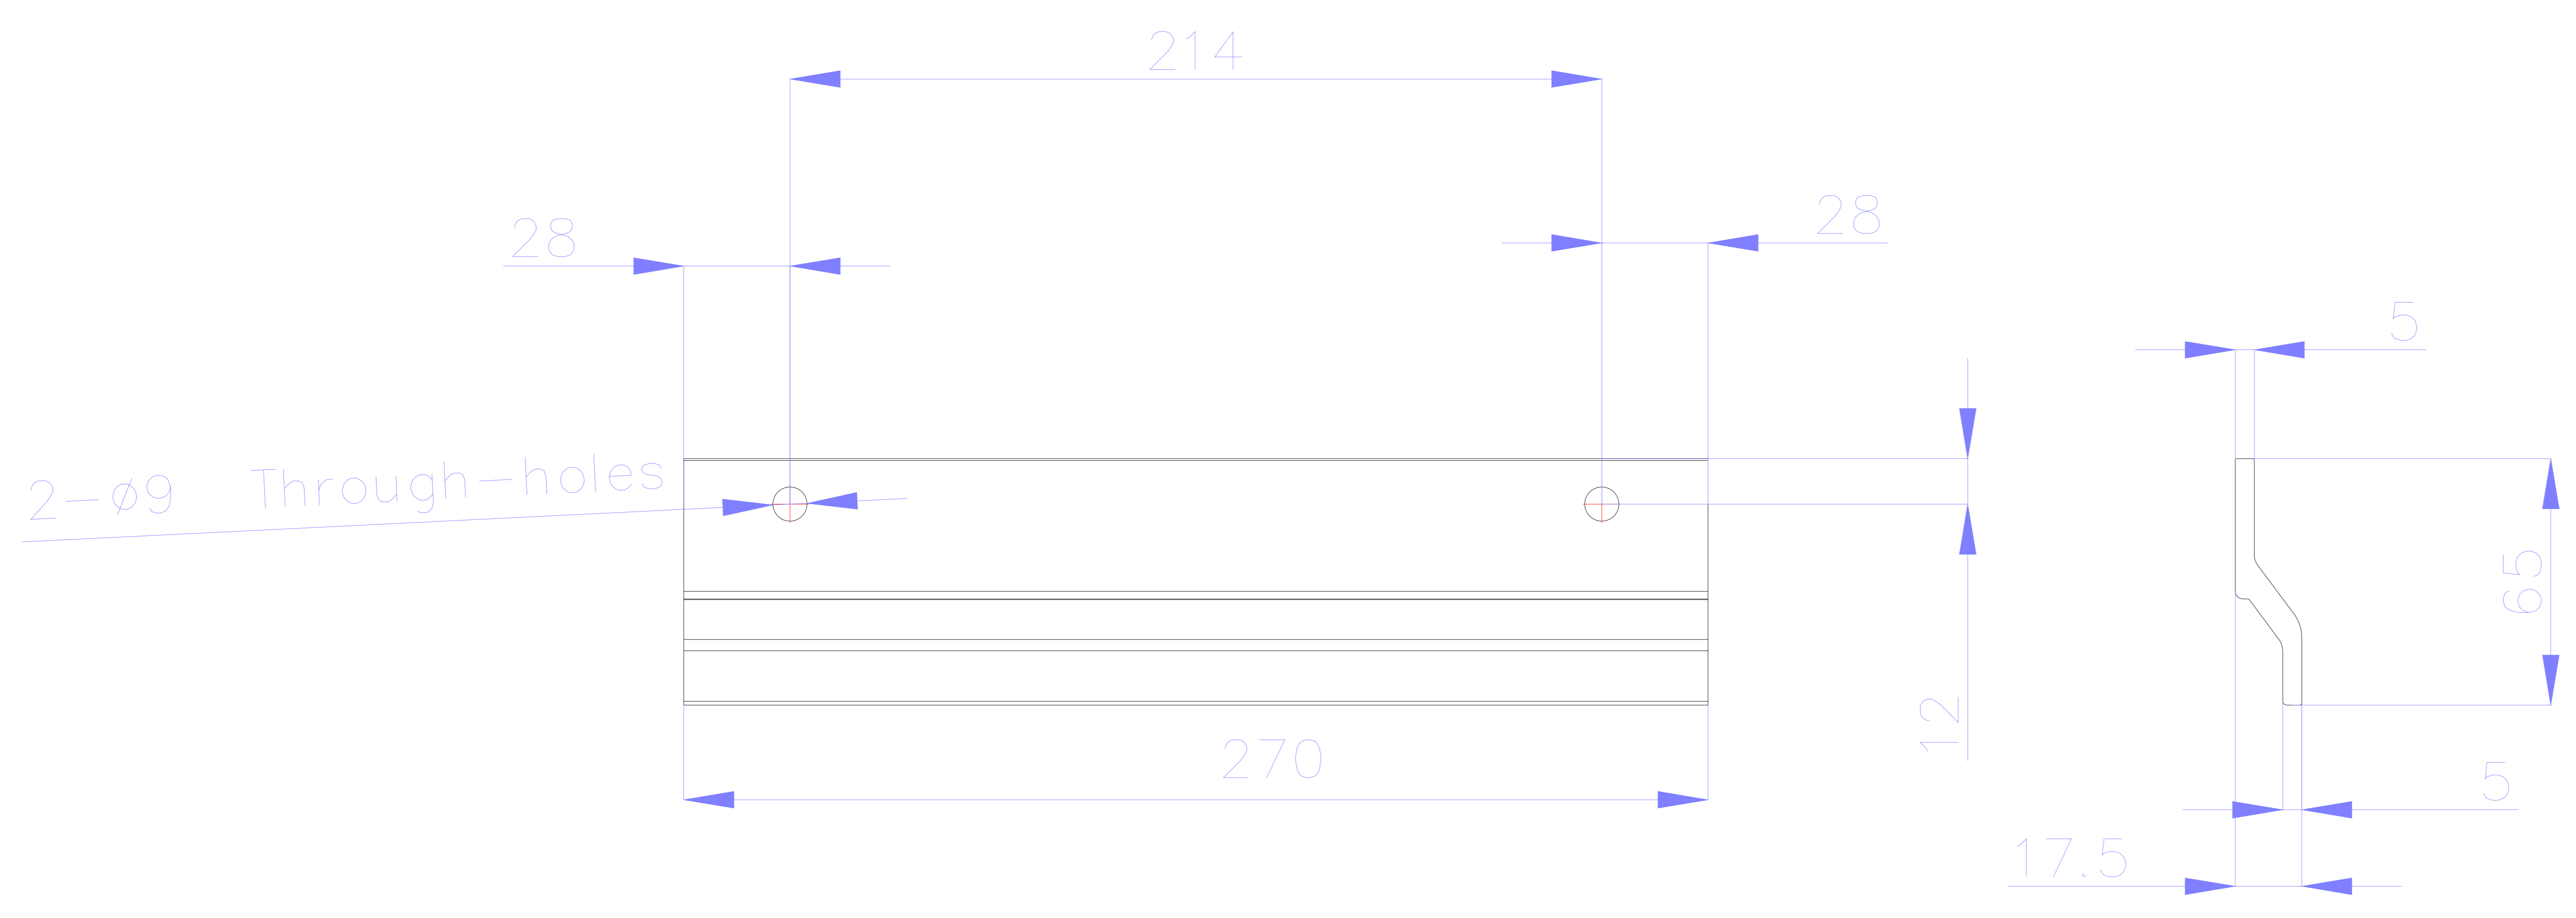

	Description
1	Bezel(left)
2	Bezel(top&bottom)
3	Bezel(right)
4	Screw *8
5	LED module

NAME : LDC031

TITLE	Exploded view	Rev.
UNIT	SCALE	SHEET
mm	 	1 OF 1

NAME : Cabinet hook

TITLE	Rev.
UNIT	SCALE SHEET
mm	1 OF 1

NAME : Wall mount

TITLE	Wall mount-1799mm	Rev.
UNIT	mm	SCALE
	1 OF 1	SHEET

NAME : Wall mount

TITLE	Wall mount -1199mm	Rev.
UNIT	mm	SCALE
		SHEET
		1 OF 1

NAME : Wall mount

TITLE	Wall mount -476mm	Rev.
UNIT	mm	SCALE SHEET
		1 OF 1

NAME : Wall mount

TITLE	Rev.
UNIT	SCALE SHEET
mm	1 OF 1

ViewSonic® 

NAME : Wall mount Connection plate

TITLE		Rev.
UNIT		SHEET
mm		1 OF 1