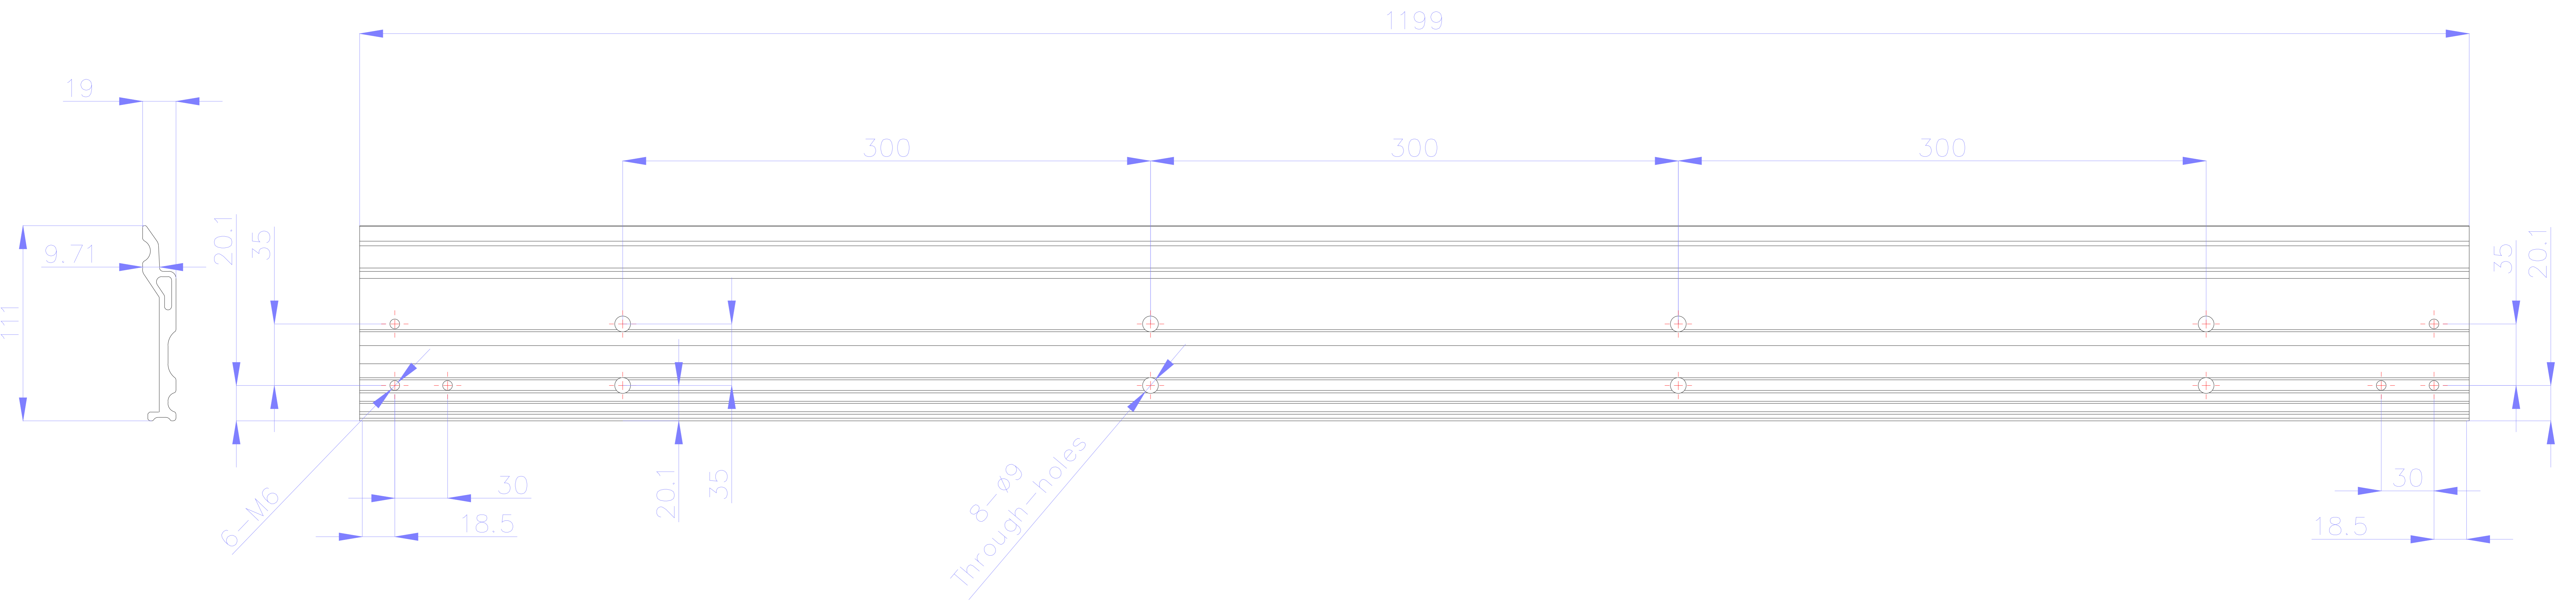

	Description
1	Bezel(left)
2	Bezel(top&bottom)
3	Bezel(right)
4	Screw *8
5	LED module

NAME : LDC031

TITLE	Exploded view	Rev.
UNIT	SCALE	SHEET
mm	 	1 OF 1

NAME : Cabinet hook

TITLE	Rev.
UNIT	SCALE SHEET
mm	1 OF 1

NAME : Wall mount

TITLE	Wall mount-1799mm	Rev.
UNIT	mm	SCALE
	1 OF 1	SHEET

NAME : Wall mount

TITLE	Wall mount -1199mm	Rev.
UNIT	mm	SCALE
		SHEET
		1 OF 1

NAME : Wall mount

TITLE	Wall mount -476mm	Rev.
UNIT	mm	SCALE SHEET
		1 OF 1

NAME : Wall mount

TITLE	Rev.
UNIT	SCALE SHEET
mm	1 OF 1

ViewSonic® 

NAME : Wall mount Connection plate

TITLE		Rev.
UNIT		SHEET
mm		1 OF 1