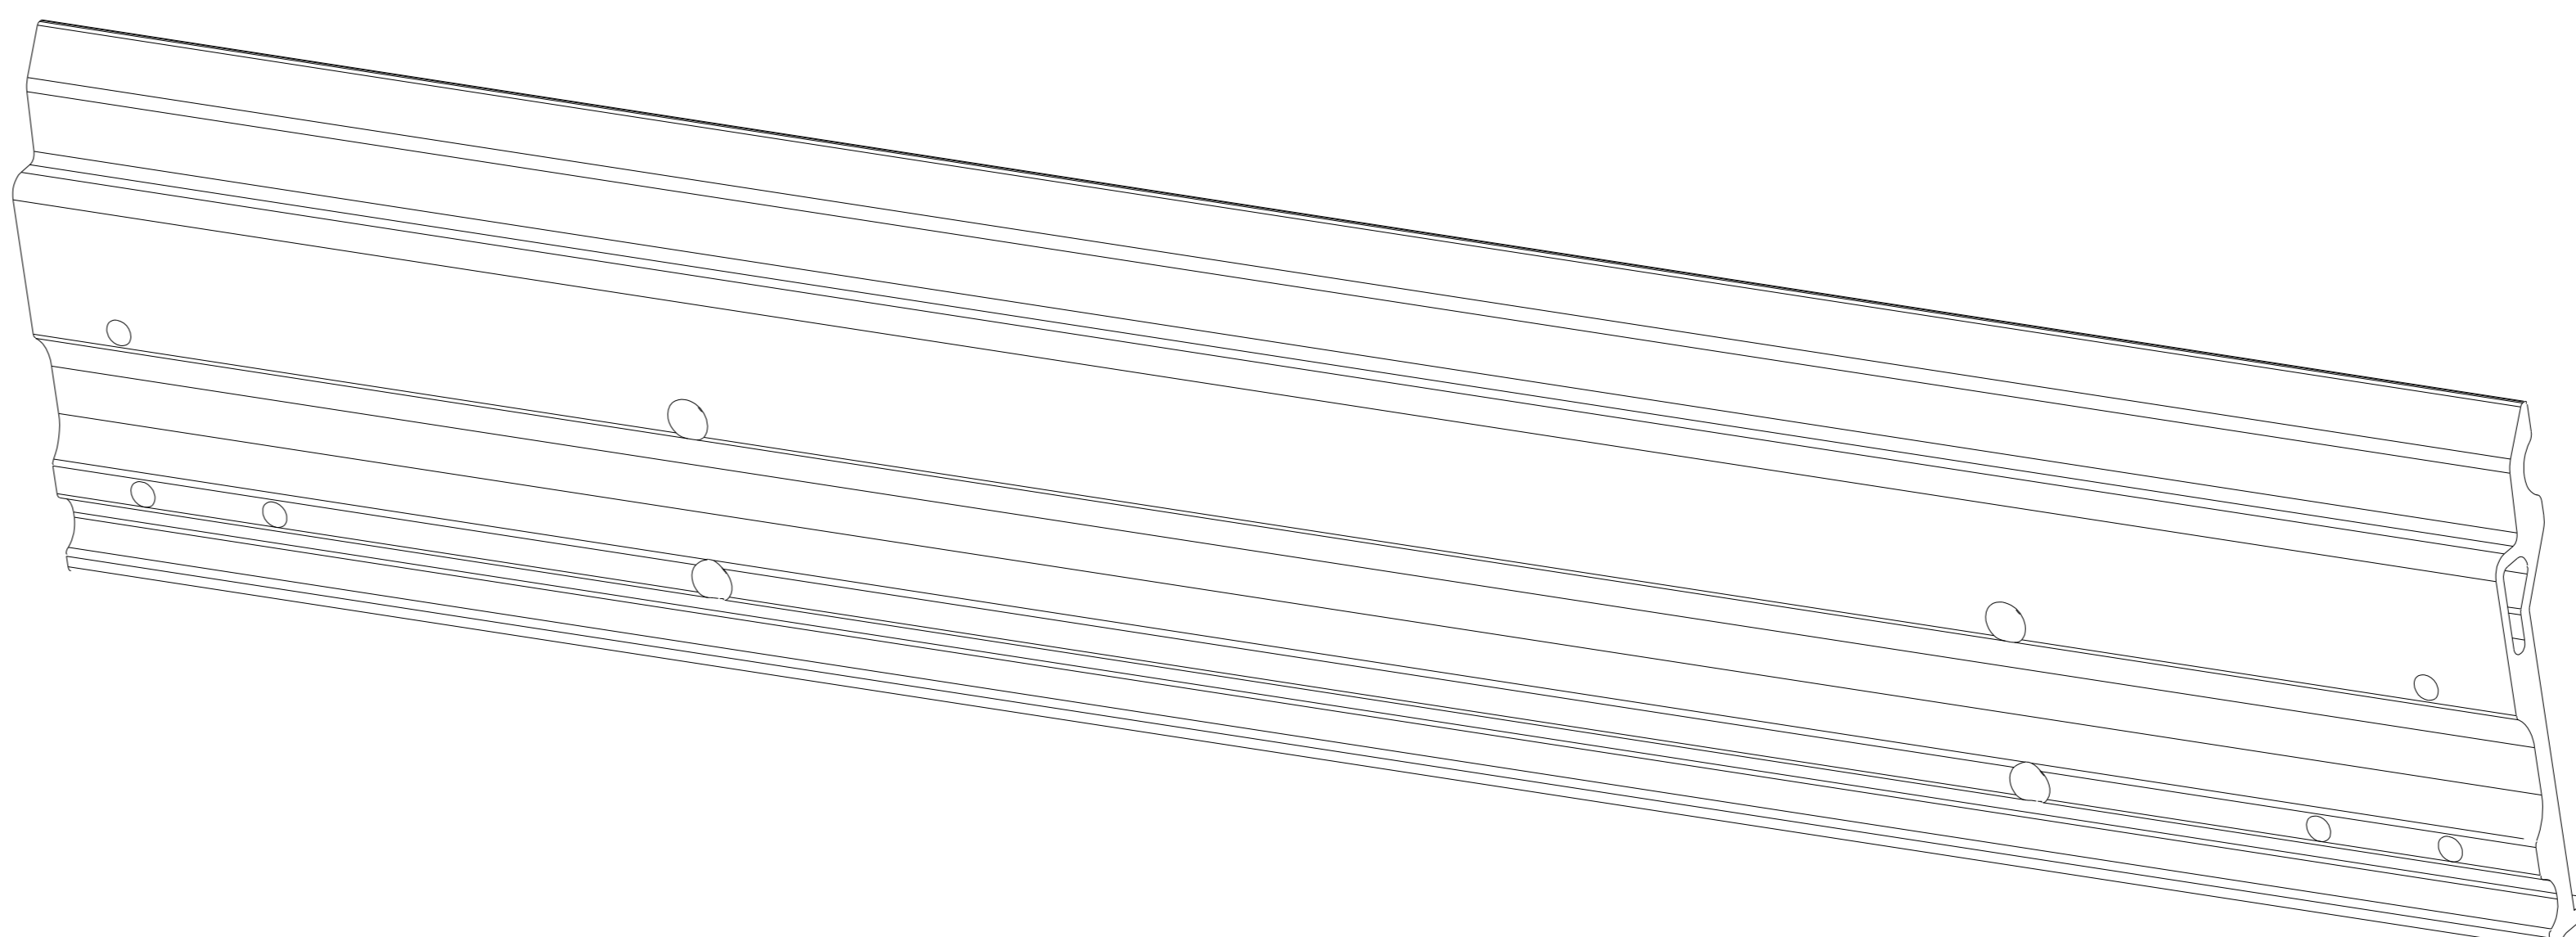

	Description
1	Bezel(left)
2	Bezel(top&bottom)
3	Bezel(right)
4	Screw *8
5	LED module

NAME : LDC031

TITLE	Exploded view	Rev.
UNIT	SCALE	SHEET
mm	 	1 OF 1

NAME : Cabinet hook

TITLE	Rev.
UNIT	SCALE SHEET
mm	1 OF 1

NAME : Wall mount

TITLE	Wall mount-1799mm	Rev.
UNIT	mm	SCALE
	1 OF 1	SHEET

NAME : Wall mount

TITLE	Wall mount -1199mm	Rev.
UNIT	mm	SCALE
		SHEET
		1 OF 1

NAME : Wall mount

TITLE	Wall mount -476mm	Rev.
UNIT	mm	SCALE SHEET
		1 OF 1

NAME : Wall mount

TITLE	Rev.
UNIT	SCALE SHEET
mm	1 OF 1

ViewSonic® 

NAME : Wall mount Connection plate

TITLE		Rev.
UNIT		SHEET
mm		1 OF 1