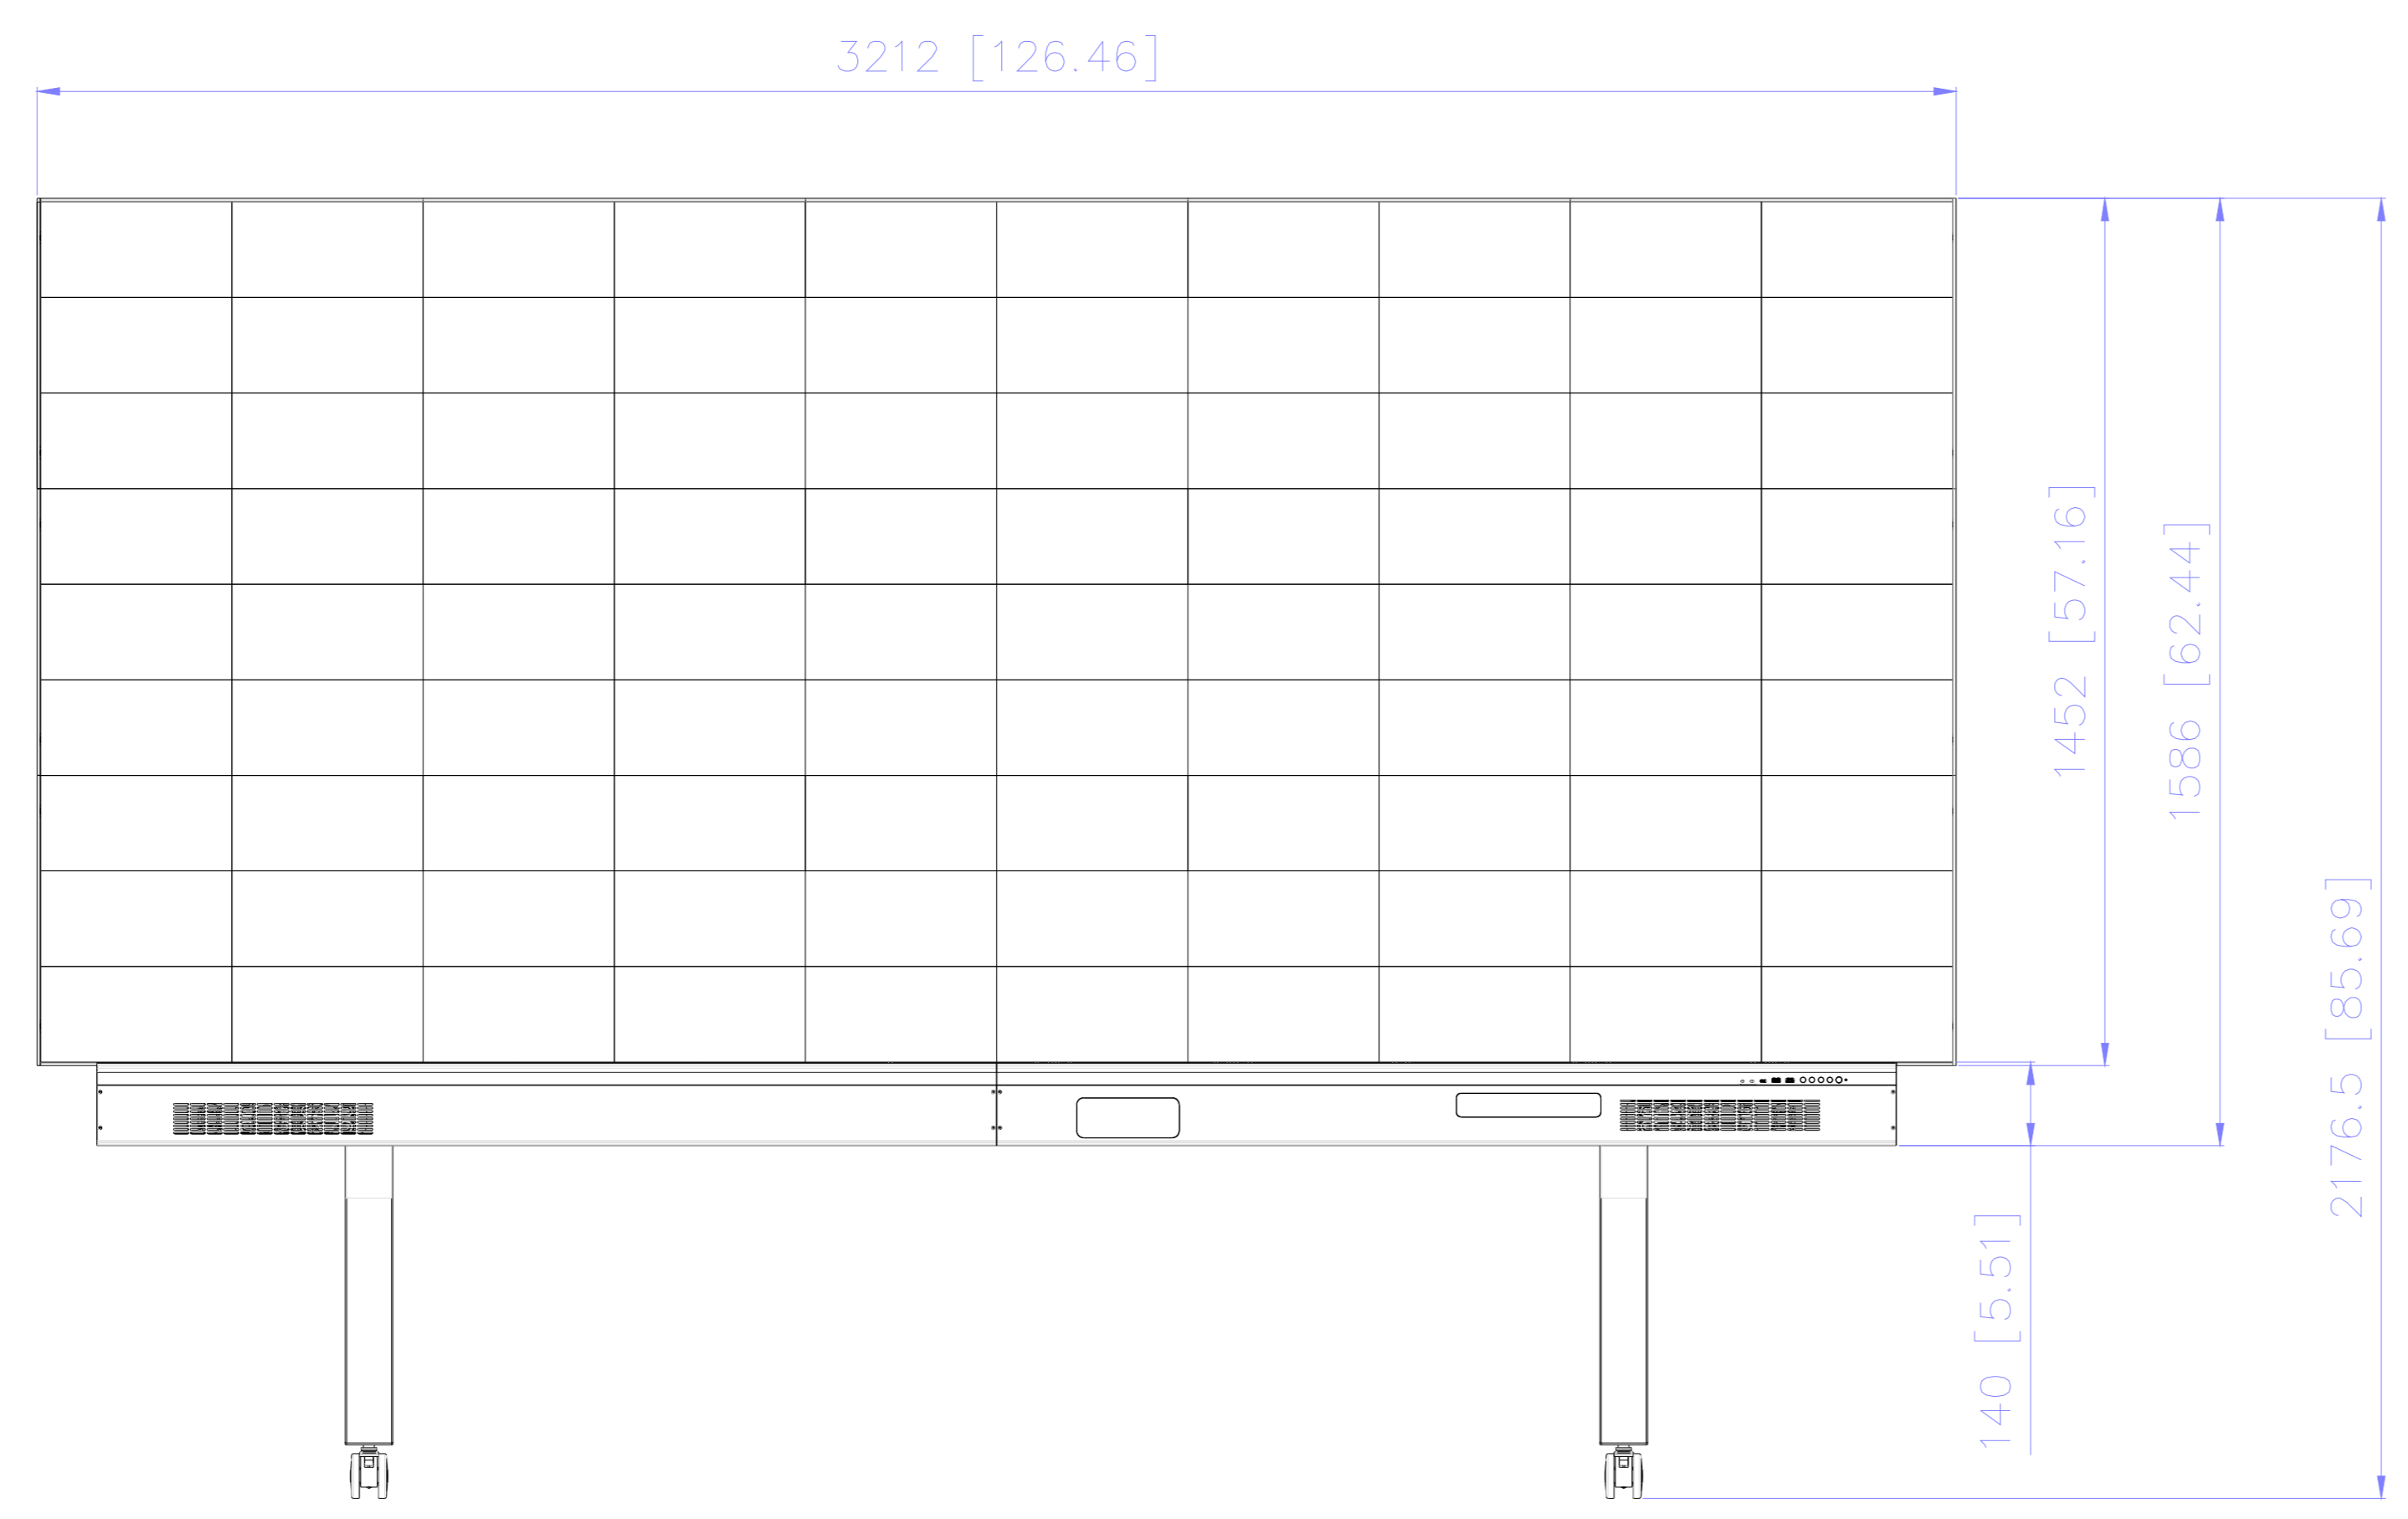

ViewSonic 

NAME : **LDC031- 4x3**

TITLE	With LD-STND-009	Rev.
UNIT	SCALE	SHEET
mm / [inch]		1 OF 1

1 2 3 4 5 6 7 8 9 10 11 12 13 14

A B C D E F G H I J

NAME : LDC031- 4x4

TITLE	With LD-STND-009	Rev.
UNIT	SCALE	SHEET
mm / inch		1 OF 1

1 2 3 4 5 6 7 8 9 10 11 12 13 14

NAME : LDC031- 5x3

TITLE	With LD-STND-009	Rev.
UNIT	SCALE	SHEET
mm / inch		1 OF 1

NAME : LDC031- 5x4

TITLE	With LD-STND-009	Rev.
UNIT	SCALE	SHEET
mm / inch		1 OF 1

ViewSonic

NAME : **LDC031- 6x3**

TITLE	With LD-STND-009	Rev.
UNIT	SCALE	SHEET
mm / inch		1 OF 1

ViewSonic

NAME : **LDC031- 6x4**

TITLE	With LD-STND-009	Rev.
UNIT	SCALE	SHEET
mm / inch		1 OF 1