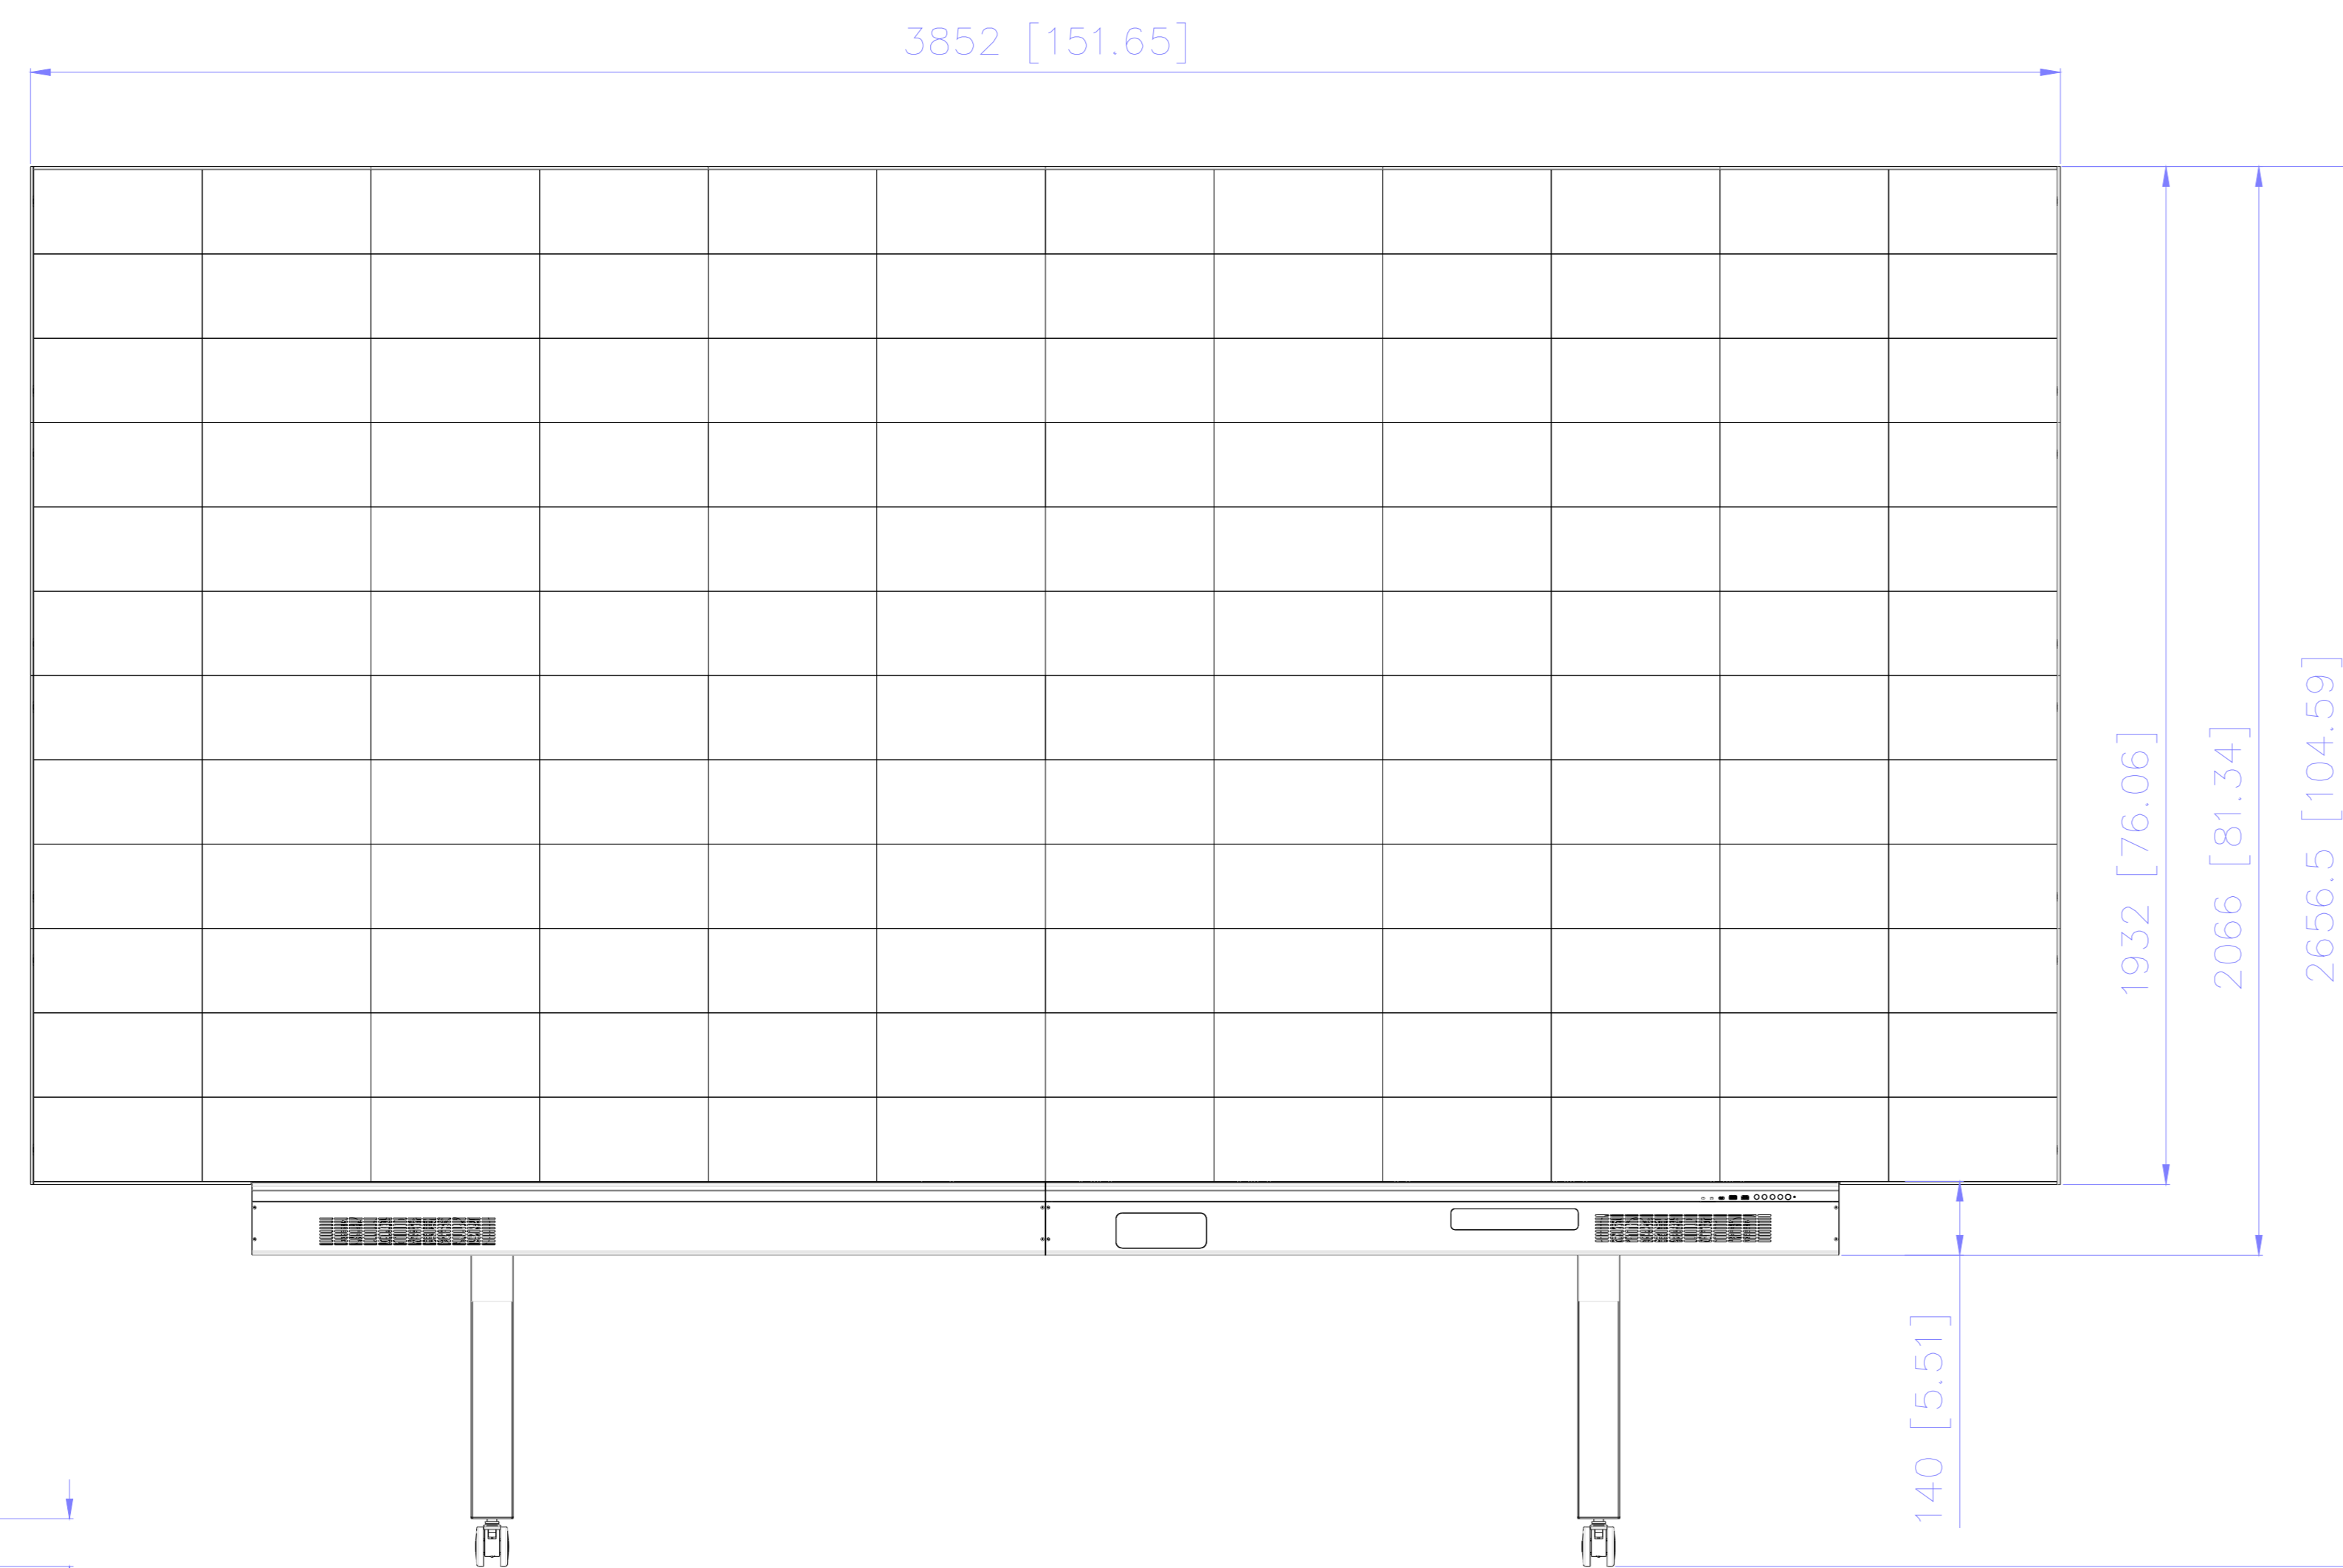

ViewSonic 

NAME : **LDC031- 4x3**

TITLE	With LD-STND-009	Rev.
UNIT	SCALE	SHEET
mm / [inch]		1 OF 1

1 2 3 4 5 6 7 8 9 10 11 12 13 14

A B C D E F G H I J

NAME : LDC031- 4x4

TITLE	With LD-STND-009	Rev.
UNIT	SCALE	SHEET
mm / inch		1 OF 1

1 2 3 4 5 6 7 8 9 10 11 12 13 14

NAME : LDC031- 5x3

TITLE	With LD-STND-009	Rev.
UNIT	SCALE	SHEET
mm / inch		1 OF 1

NAME : LDC031- 5x4

TITLE	With LD-STND-009	Rev.
UNIT	SCALE	SHEET
mm / inch		1 OF 1

ViewSonic

NAME : **LDC031- 6x3**

TITLE	With LD-STND-009	Rev.
UNIT	SCALE	SHEET
mm / inch		1 OF 1

ViewSonic

NAME : **LDC031- 6x4**

TITLE	With LD-STND-009	Rev.
UNIT	SCALE	SHEET
mm / inch		1 OF 1