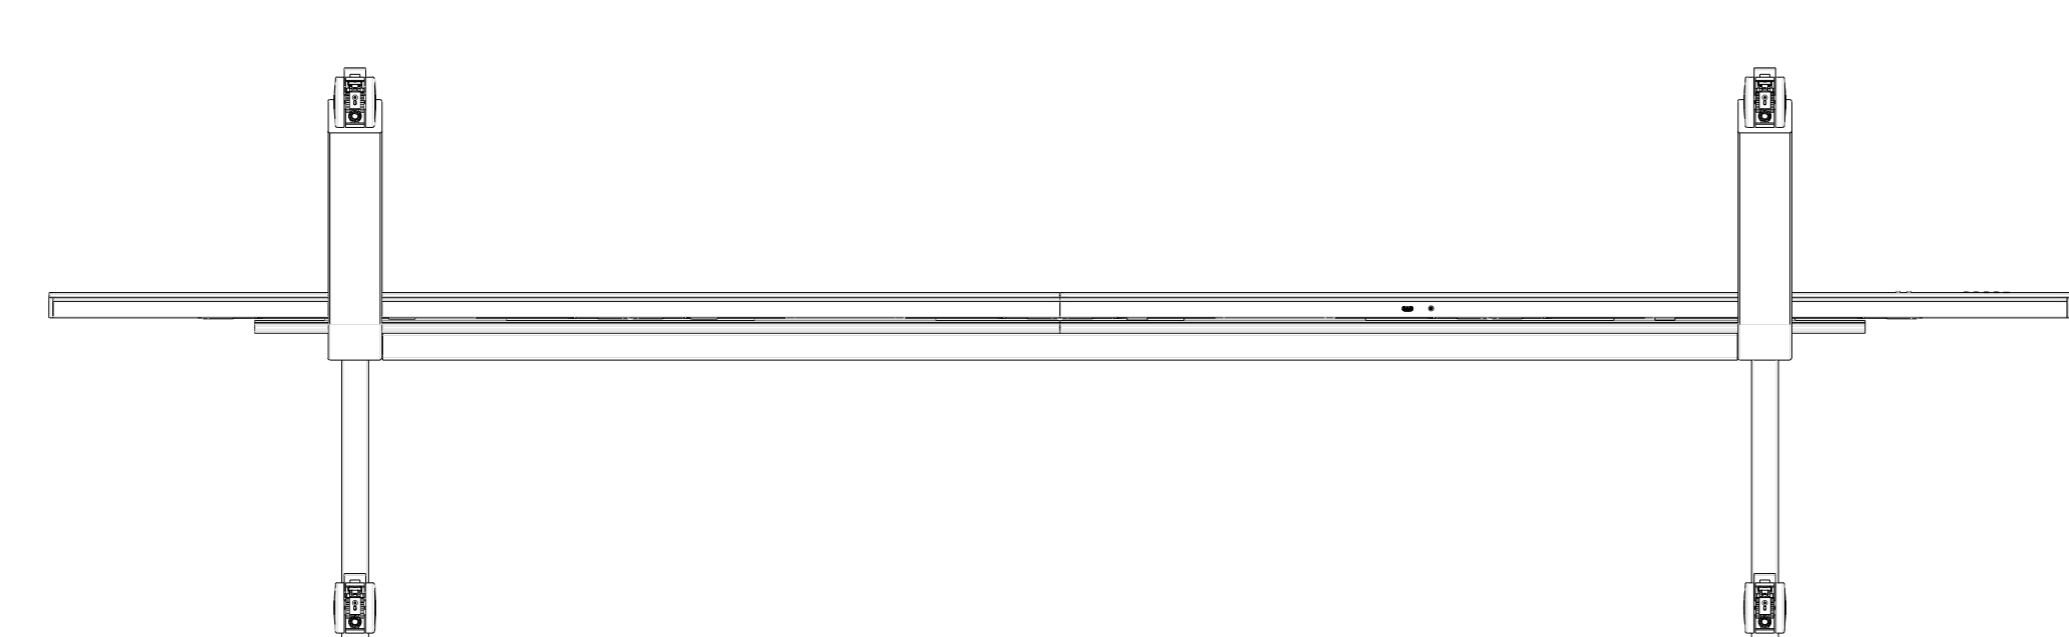

ViewSonic 

NAME : **LDC031- 4x3**

TITLE	With LD-STND-009	Rev.
UNIT	SCALE	SHEET
mm / [inch]		1 OF 1

1 2 3 4 5 6 7 8 9 10 11 12 13 14

A B C D E F G H I J

NAME : LDC031- 4x4

TITLE	With LD-STND-009	Rev.
UNIT	SCALE	SHEET
mm / inch		1 OF 1

1 2 3 4 5 6 7 8 9 10 11 12 13 14

NAME : LDC031- 5x3

TITLE	With LD-STND-009	Rev.
UNIT	SCALE	SHEET
mm / inch		1 OF 1

NAME : LDC031- 5x4

TITLE	With LD-STND-009	Rev.
UNIT	SCALE	SHEET
mm / inch		1 OF 1

ViewSonic

NAME : **LDC031- 6x3**

TITLE	With LD-STND-009	Rev.
UNIT	SCALE	SHEET
mm / inch		1 OF 1

ViewSonic

NAME : **LDC031- 6x4**

TITLE	With LD-STND-009	Rev.
UNIT	SCALE	SHEET
mm / inch		1 OF 1