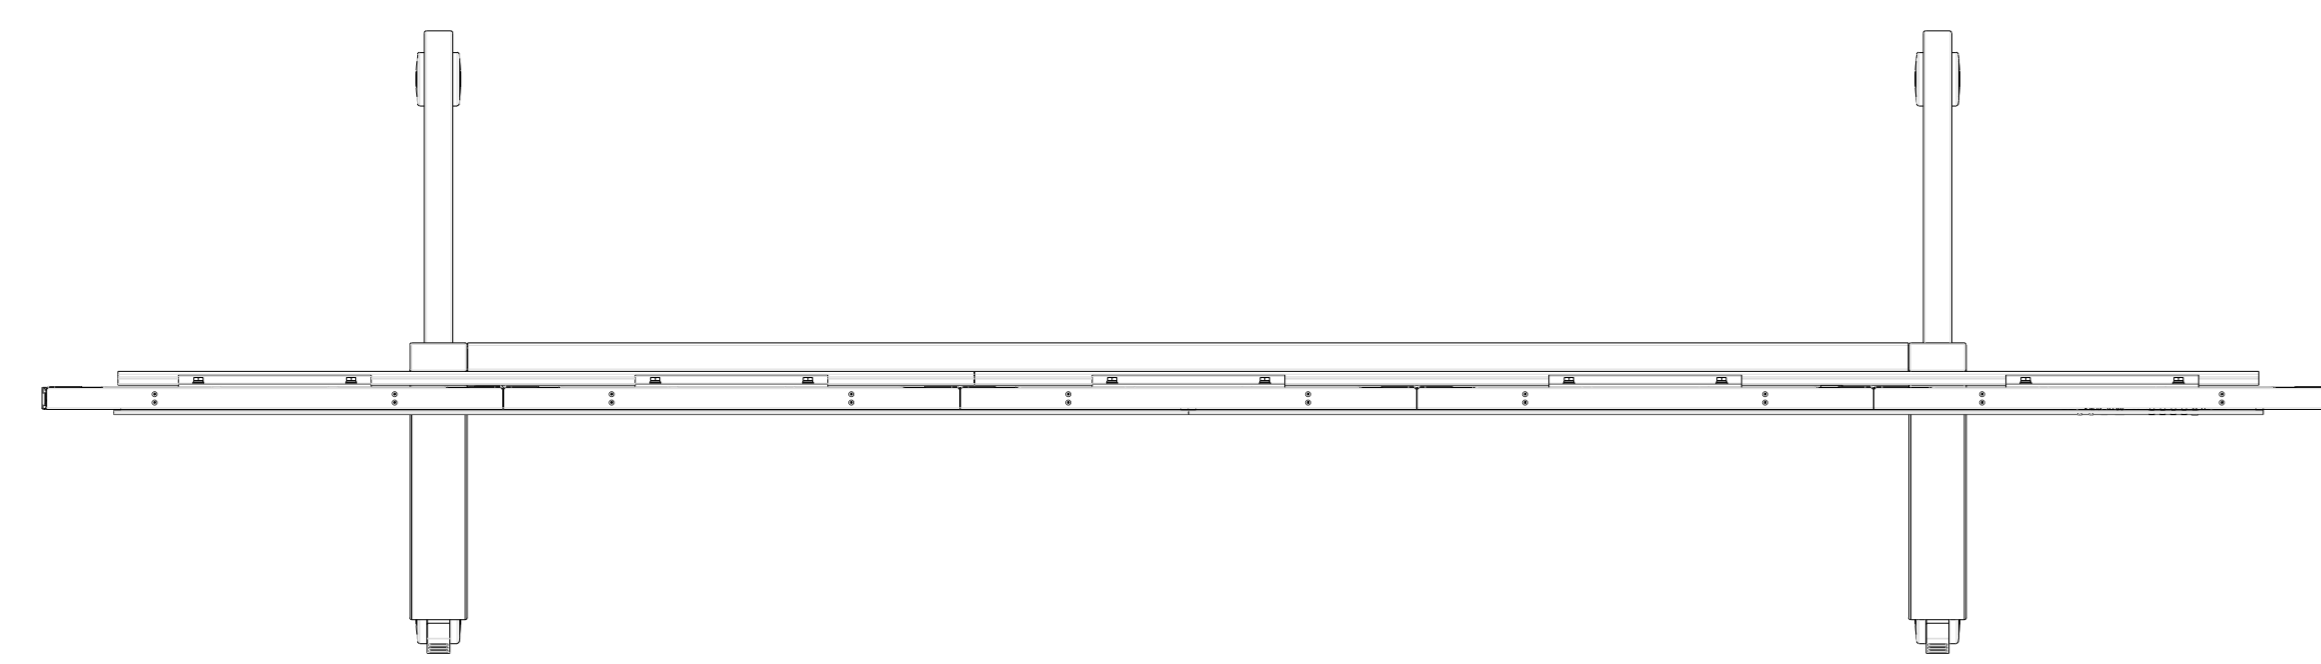

ViewSonic 

NAME : **LDC031- 4x3**

TITLE	With LD-STND-009	Rev.
UNIT	SCALE	SHEET
mm / [inch]		1 OF 1

1 2 3 4 5 6 7 8 9 10 11 12 13 14

A B C D E F G H I J

NAME : LDC031- 4x4

TITLE	With LD-STND-009	Rev.
UNIT	SCALE	SHEET
mm / inch		1 OF 1

1 2 3 4 5 6 7 8 9 10 11 12 13 14

NAME : LDC031- 5x3

TITLE	With LD-STND-009	Rev.
UNIT	SCALE	SHEET
mm / inch		1 OF 1

NAME : LDC031- 5x4

TITLE	With LD-STND-009	Rev.
UNIT	SCALE	SHEET
mm / inch		1 OF 1

ViewSonic

NAME : **LDC031- 6x3**

TITLE	With LD-STND-009	Rev.
UNIT	SCALE	SHEET
mm / inch		1 OF 1

ViewSonic

NAME : **LDC031- 6x4**

TITLE	With LD-STND-009	Rev.
UNIT	SCALE	SHEET
mm / inch		1 OF 1