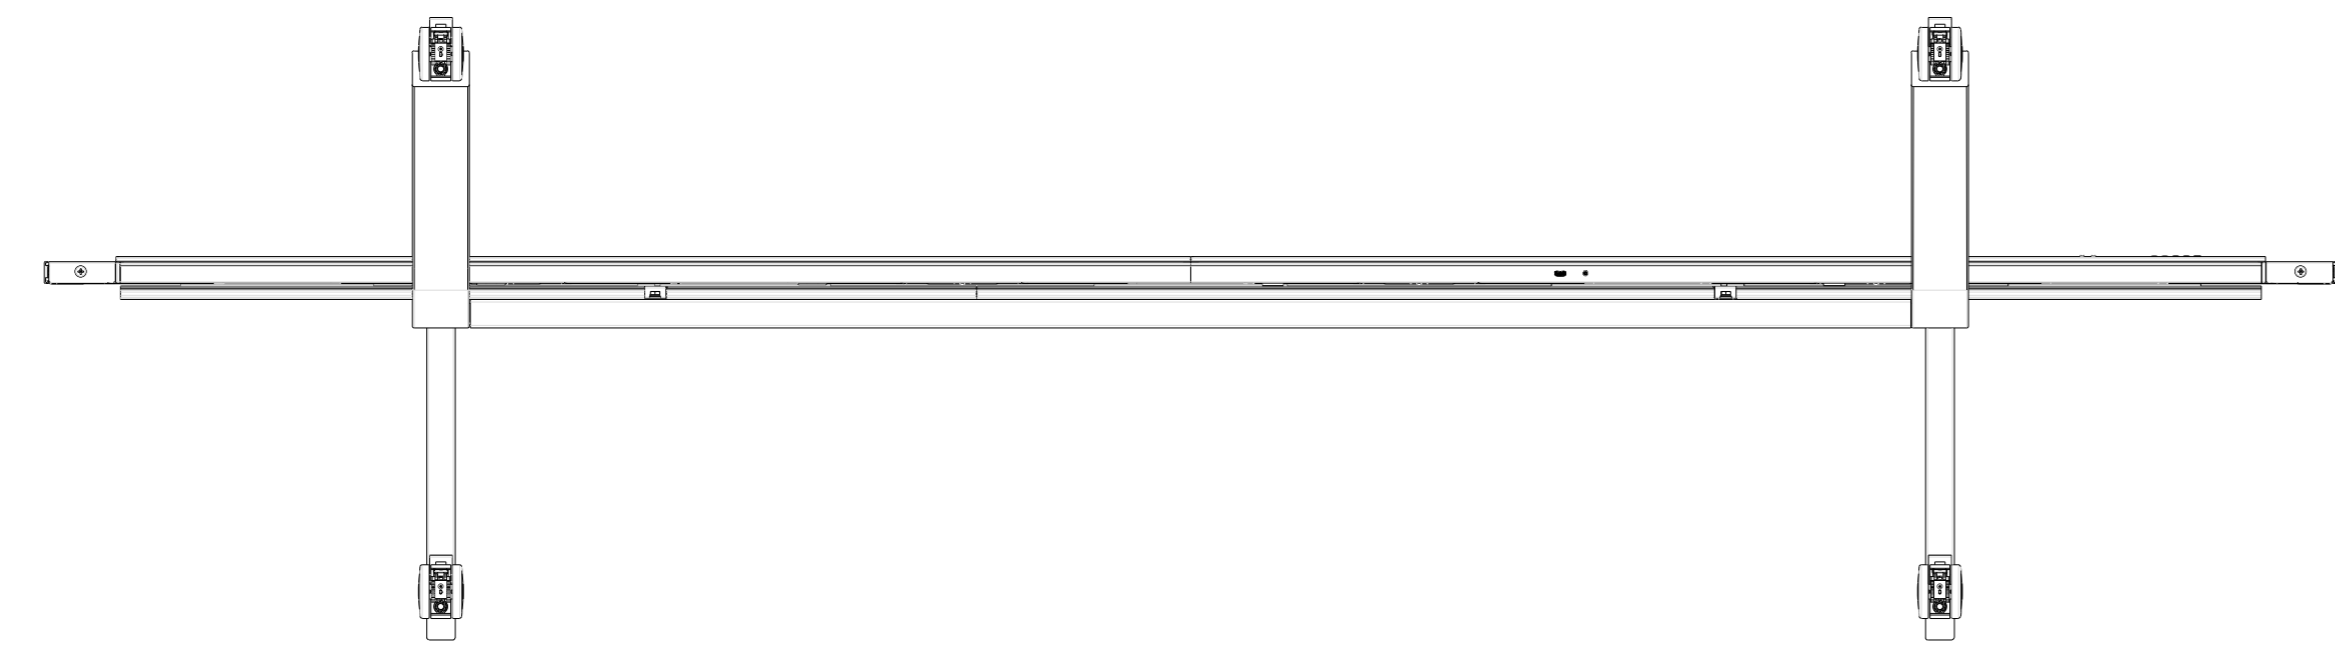

ViewSonic 

NAME : **LDC031- 4x3**

TITLE	With LD-STND-009	Rev.
UNIT	SCALE	SHEET
mm / [inch]		1 OF 1

1 2 3 4 5 6 7 8 9 10 11 12 13 14

A B C D E F G H I J

NAME : LDC031- 4x4

TITLE	With LD-STND-009	Rev.
UNIT	SCALE	SHEET
mm / inch		1 OF 1

1 2 3 4 5 6 7 8 9 10 11 12 13 14

NAME : LDC031- 5x3

TITLE	With LD-STND-009	Rev.
UNIT	SCALE	SHEET
mm / inch		1 OF 1

NAME : LDC031- 5x4

TITLE	With LD-STND-009	Rev.
UNIT	SCALE	SHEET
mm / inch		1 OF 1

ViewSonic

NAME : **LDC031- 6x3**

TITLE	With LD-STND-009	Rev.
UNIT	SCALE	SHEET
mm / inch		1 OF 1

ViewSonic

NAME : **LDC031- 6x4**

TITLE	With LD-STND-009	Rev.
UNIT	SCALE	SHEET
mm / inch		1 OF 1