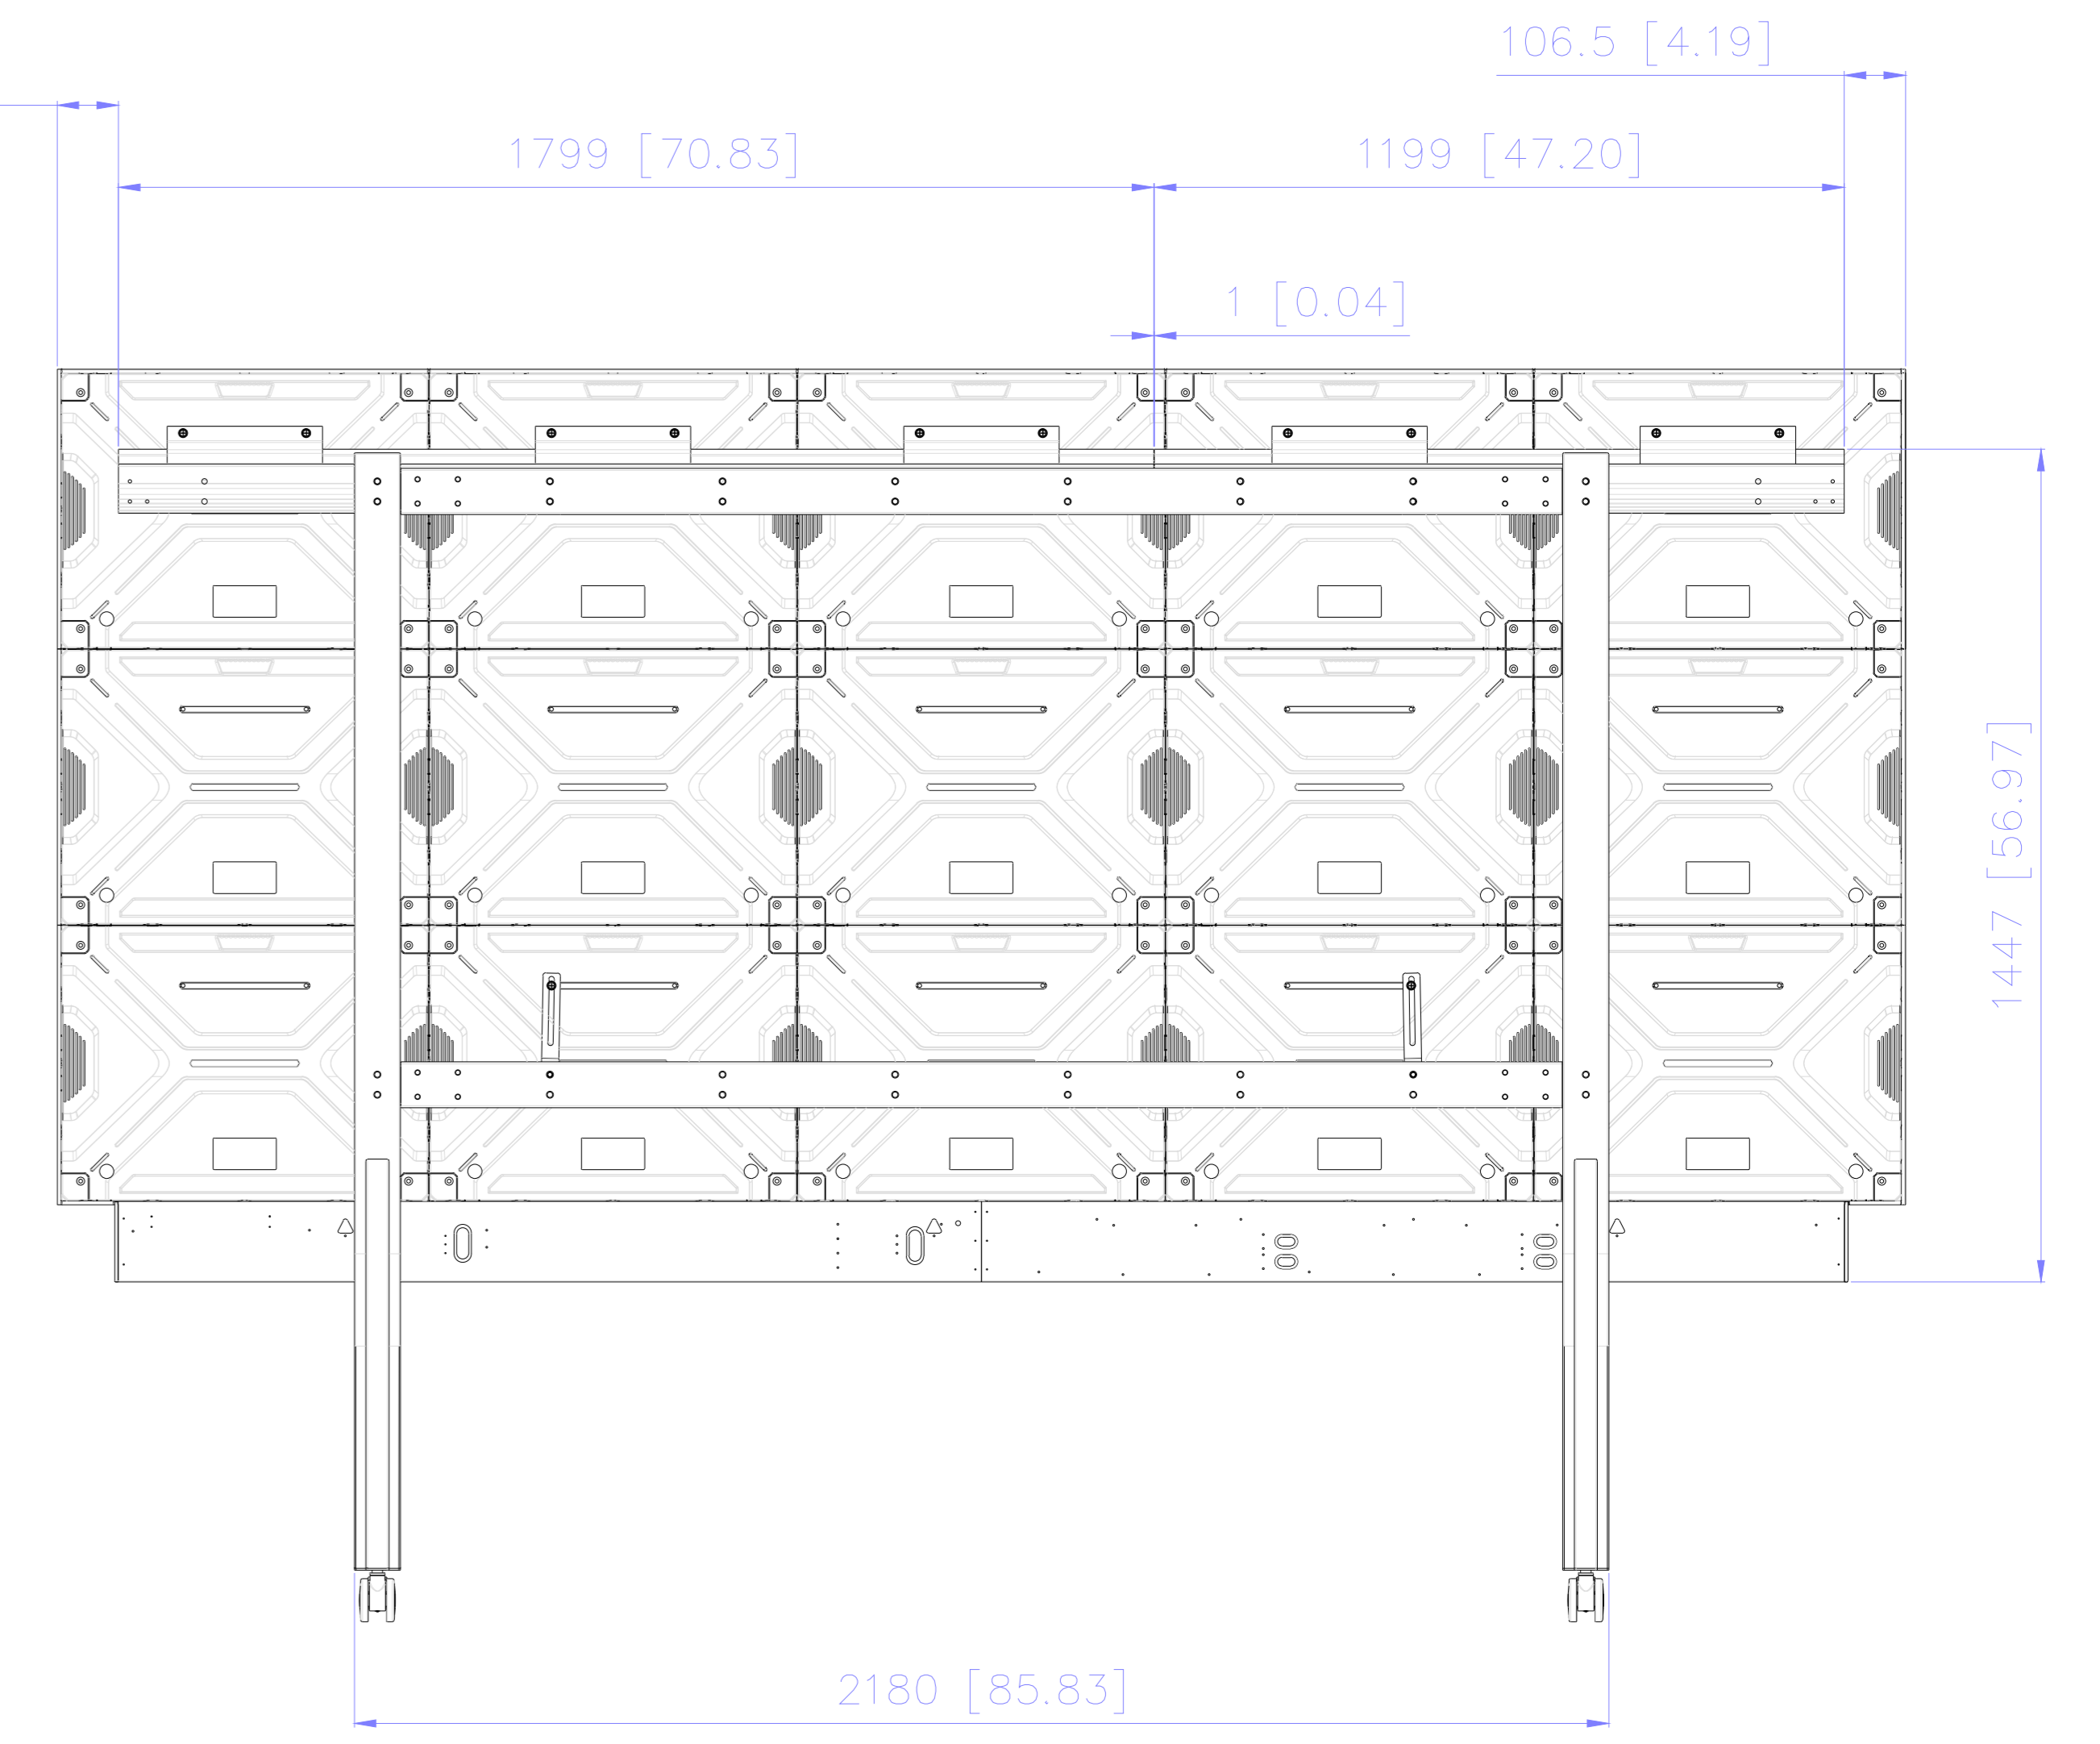

ViewSonic 

NAME : **LDC031- 4x3**

TITLE	With LD-STND-009	Rev.
UNIT	SCALE	SHEET
mm / [inch]		1 OF 1

1 2 3 4 5 6 7 8 9 10 11 12 13 14

A B C D E F G H I J

NAME : LDC031- 4x4

TITLE	With LD-STND-009	Rev.
UNIT	SCALE	SHEET
mm / inch		1 OF 1

1 2 3 4 5 6 7 8 9 10 11 12 13 14

NAME : LDC031- 5x3

TITLE	With LD-STND-009	Rev.
UNIT	SCALE	SHEET
mm / inch		1 OF 1

NAME : LDC031- 5x4

TITLE	With LD-STND-009	Rev.
UNIT	SCALE	SHEET
mm / inch		1 OF 1

ViewSonic

NAME : **LDC031- 6x3**

TITLE	With LD-STND-009	Rev.
UNIT	SCALE	SHEET
mm / inch		1 OF 1

ViewSonic

NAME : **LDC031- 6x4**

TITLE	With LD-STND-009	Rev.
UNIT	SCALE	SHEET
mm / inch		1 OF 1