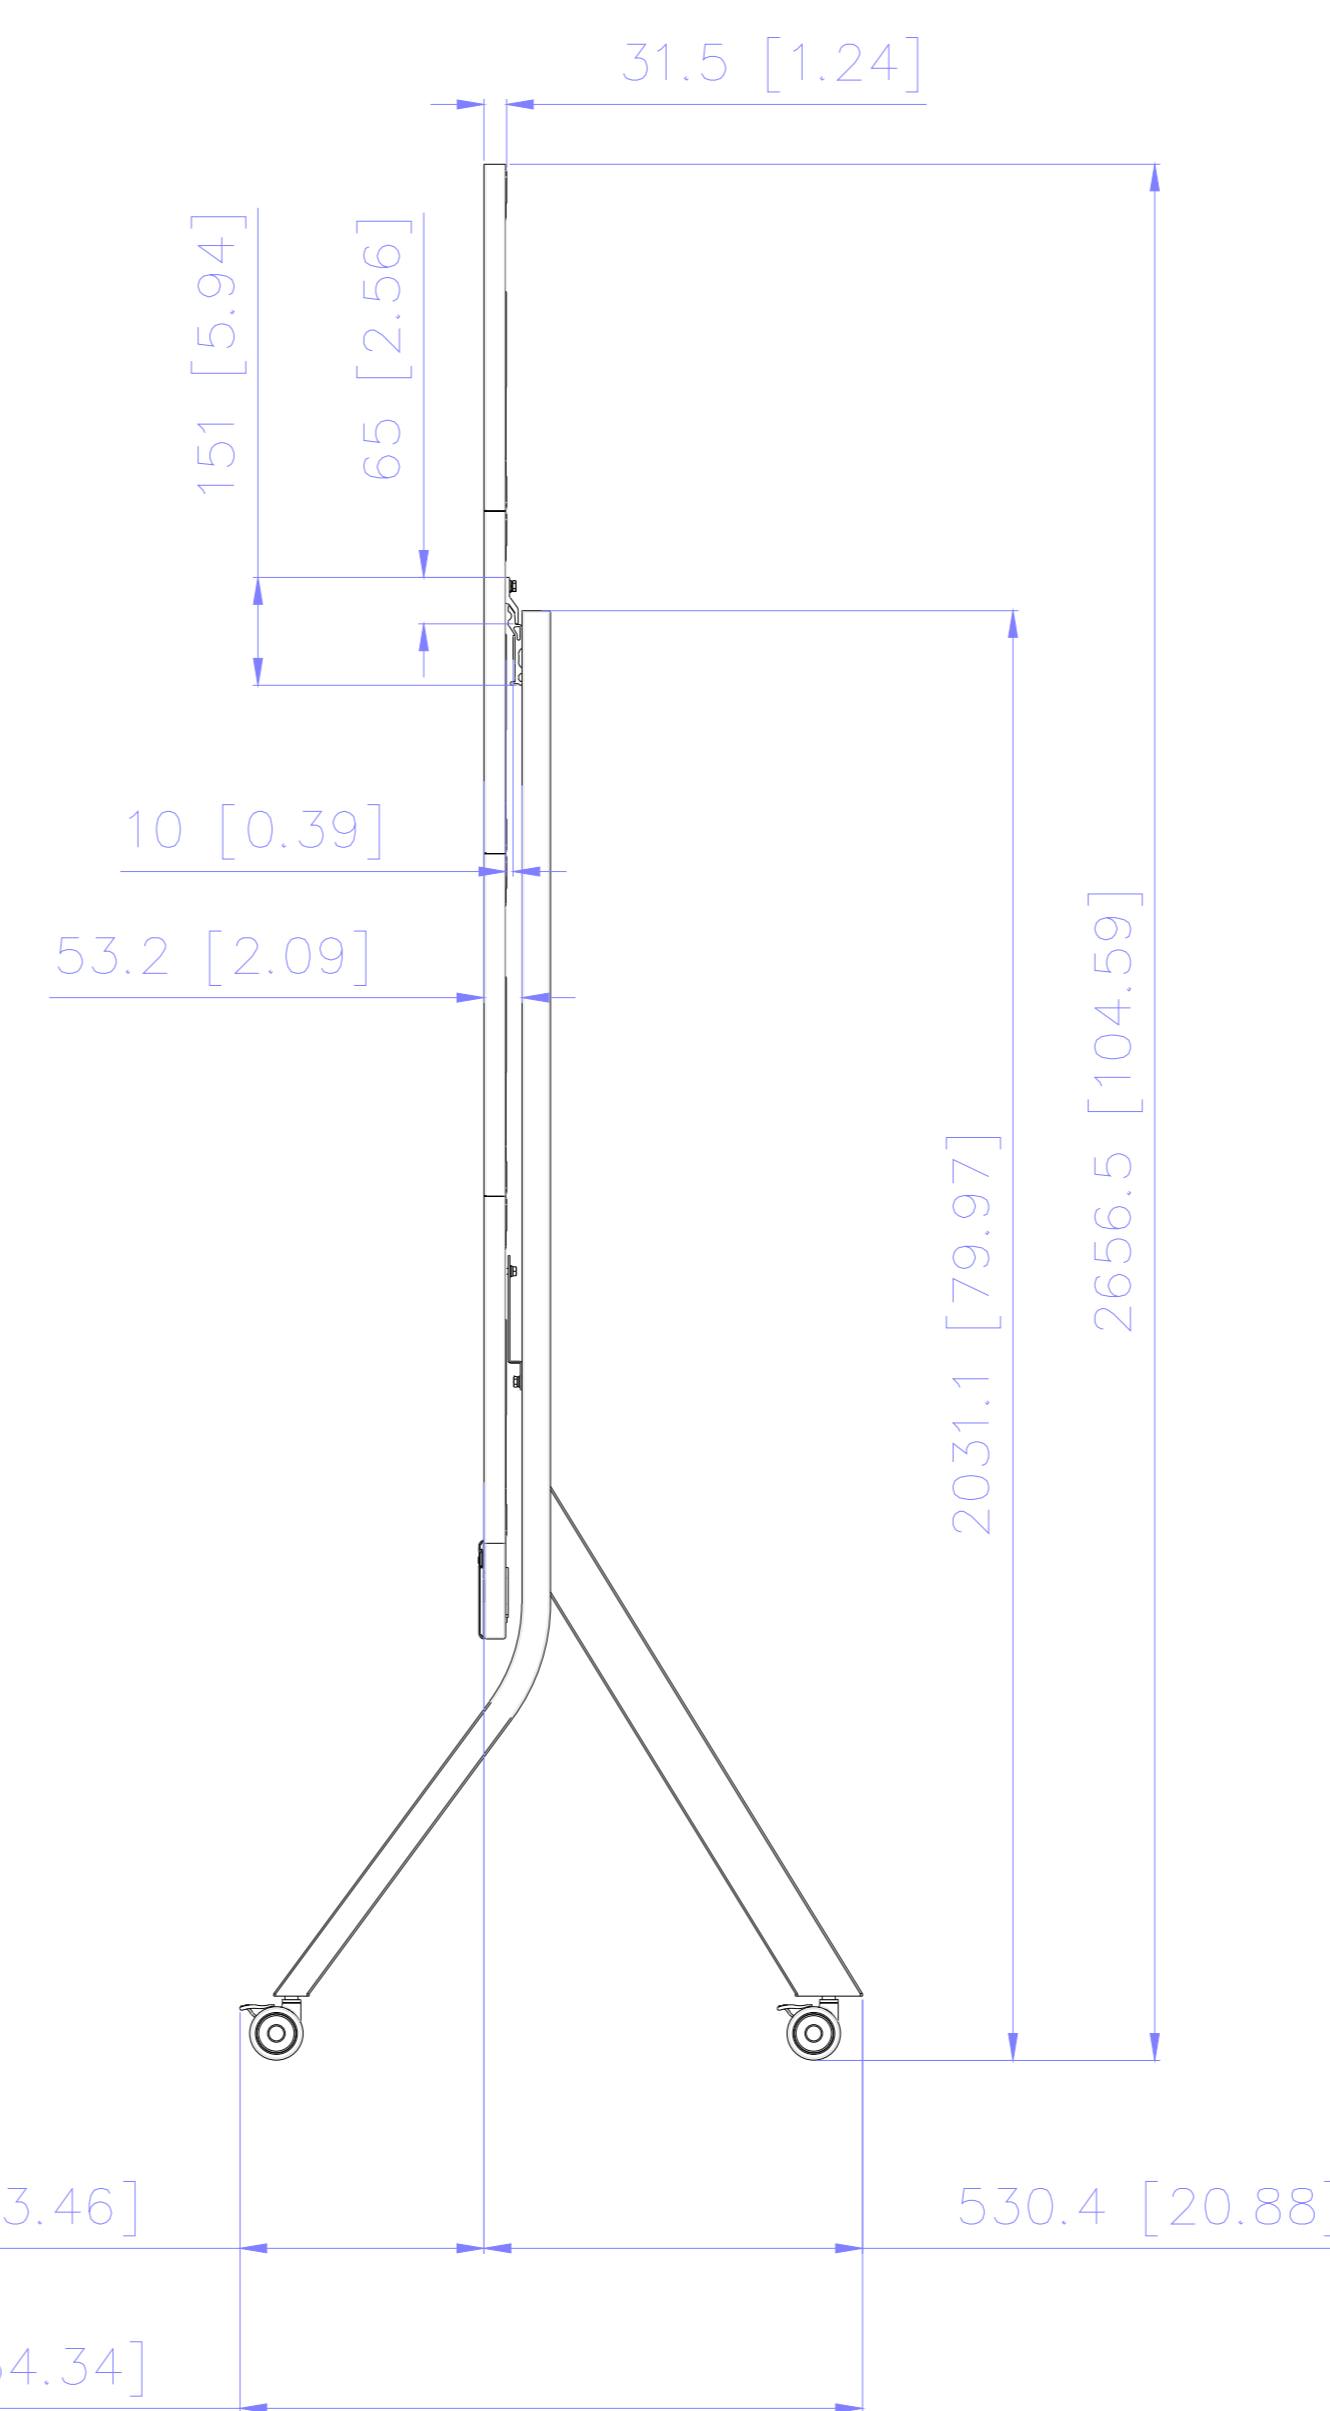

ViewSonic 

NAME : **LDC031- 4x3**

TITLE	With LD-STND-009	Rev.
UNIT	SCALE	SHEET
mm / [inch]		1 OF 1

1 2 3 4 5 6 7 8 9 10 11 12 13 14

A B C D E F G H I J

NAME : LDC031- 4x4

TITLE	With LD-STND-009	Rev.
UNIT	SCALE	SHEET
mm / inch		1 OF 1

1 2 3 4 5 6 7 8 9 10 11 12 13 14

NAME : LDC031- 5x3

TITLE	With LD-STND-009	Rev.
UNIT	SCALE	SHEET
mm / inch		1 OF 1

NAME : LDC031- 5x4

TITLE	With LD-STND-009	Rev.
UNIT	SCALE	SHEET
mm / inch		1 OF 1

ViewSonic

NAME : **LDC031- 6x3**

TITLE	With LD-STND-009	Rev.
UNIT	SCALE	SHEET
mm / inch		1 OF 1

ViewSonic

NAME : **LDC031- 6x4**

TITLE	With LD-STND-009	Rev.
UNIT	SCALE	SHEET
mm / inch		1 OF 1