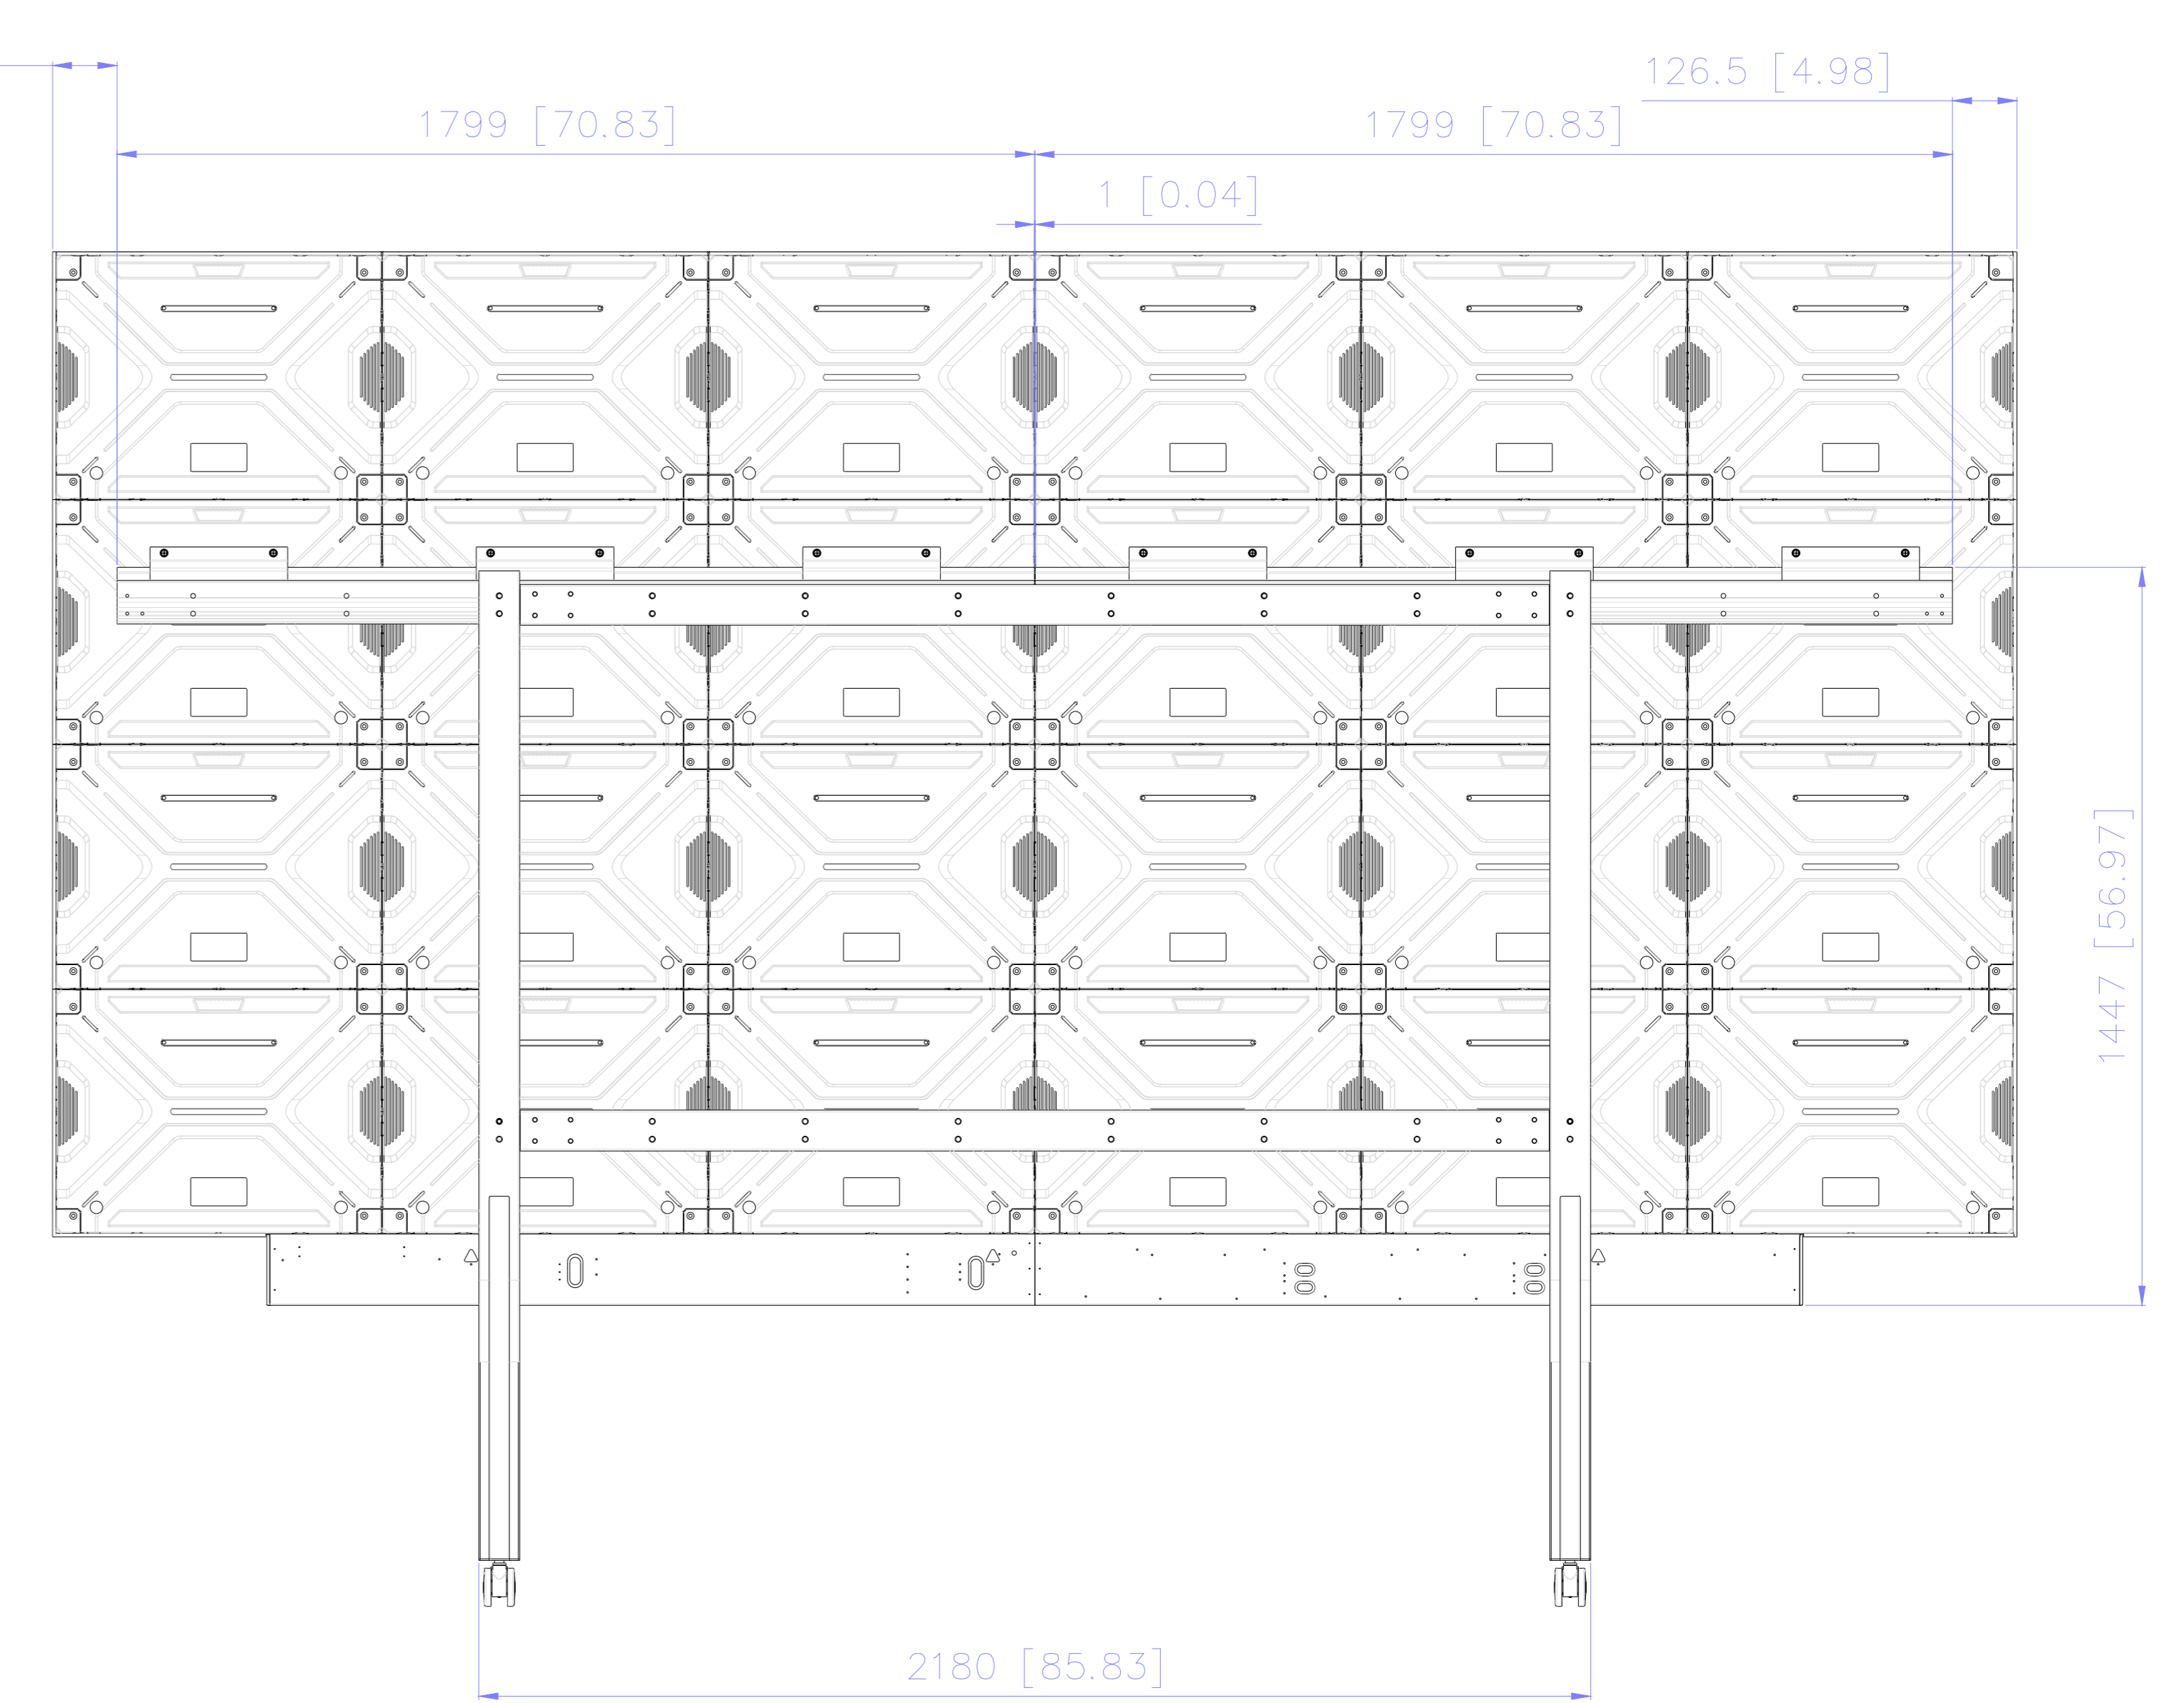

ViewSonic 

NAME : **LDC031- 4x3**

TITLE	With LD-STND-009	Rev.
UNIT	SCALE	SHEET
mm / [inch]		1 OF 1

1 2 3 4 5 6 7 8 9 10 11 12 13 14

A B C D E F G H I J

NAME : LDC031- 4x4

TITLE	With LD-STND-009	Rev.
UNIT	SCALE	SHEET
mm / inch		1 OF 1

1 2 3 4 5 6 7 8 9 10 11 12 13 14

NAME : LDC031- 5x3

TITLE	With LD-STND-009	Rev.
UNIT	SCALE	SHEET
mm / inch		1 OF 1

NAME : LDC031- 5x4

TITLE	With LD-STND-009	Rev.
UNIT	SCALE	SHEET
mm / inch		1 OF 1

ViewSonic

NAME : **LDC031- 6x3**

TITLE	With LD-STND-009	Rev.
UNIT	SCALE	SHEET
mm / inch		1 OF 1

ViewSonic

NAME : **LDC031- 6x4**

TITLE	With LD-STND-009	Rev.
UNIT	SCALE	SHEET
mm / inch		1 OF 1