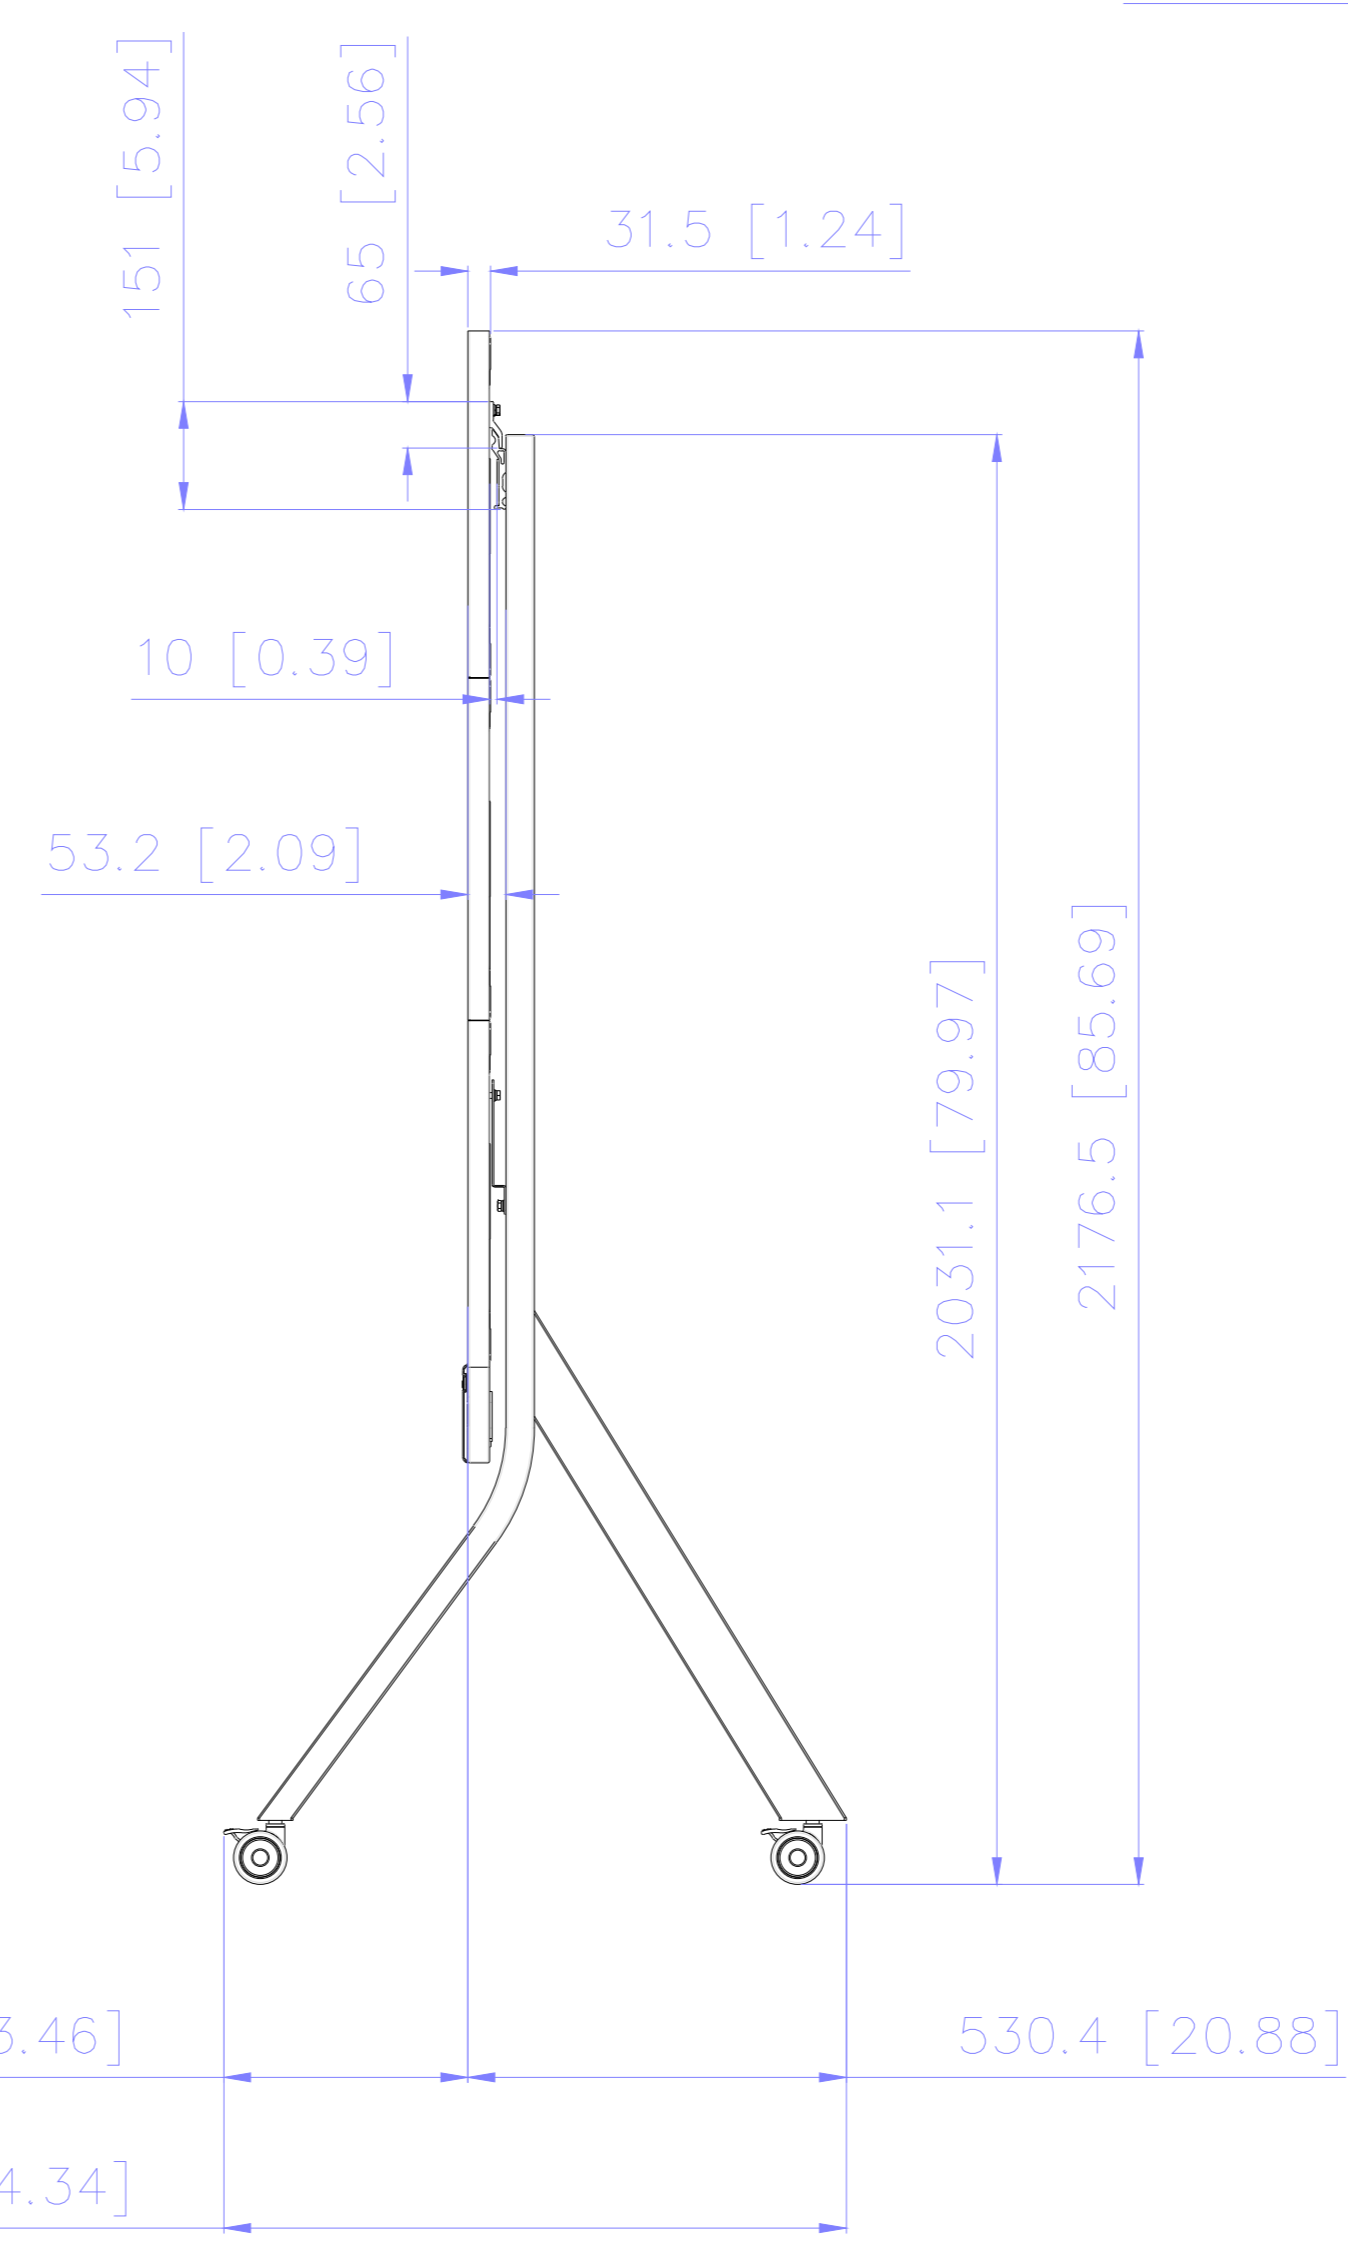

ViewSonic 

NAME : **LDC031- 4x3**

TITLE	With LD-STND-009	Rev.
UNIT	SCALE	SHEET
mm / [inch]		1 OF 1

1 2 3 4 5 6 7 8 9 10 11 12 13 14

A B C D E F G H I J

NAME : LDC031- 4x4

TITLE	With LD-STND-009	Rev.
UNIT	SCALE	SHEET
mm / inch		1 OF 1

1 2 3 4 5 6 7 8 9 10 11 12 13 14

NAME : LDC031- 5x3

TITLE	With LD-STND-009	Rev.
UNIT	SCALE	SHEET
mm / inch		1 OF 1

NAME : LDC031- 5x4

TITLE	With LD-STND-009	Rev.
UNIT	SCALE	SHEET
mm / inch		1 OF 1

ViewSonic

NAME : **LDC031- 6x3**

TITLE	With LD-STND-009	Rev.
UNIT	SCALE	SHEET
mm / inch		1 OF 1

ViewSonic

NAME : **LDC031- 6x4**

TITLE	With LD-STND-009	Rev.
UNIT	SCALE	SHEET
mm / inch		1 OF 1