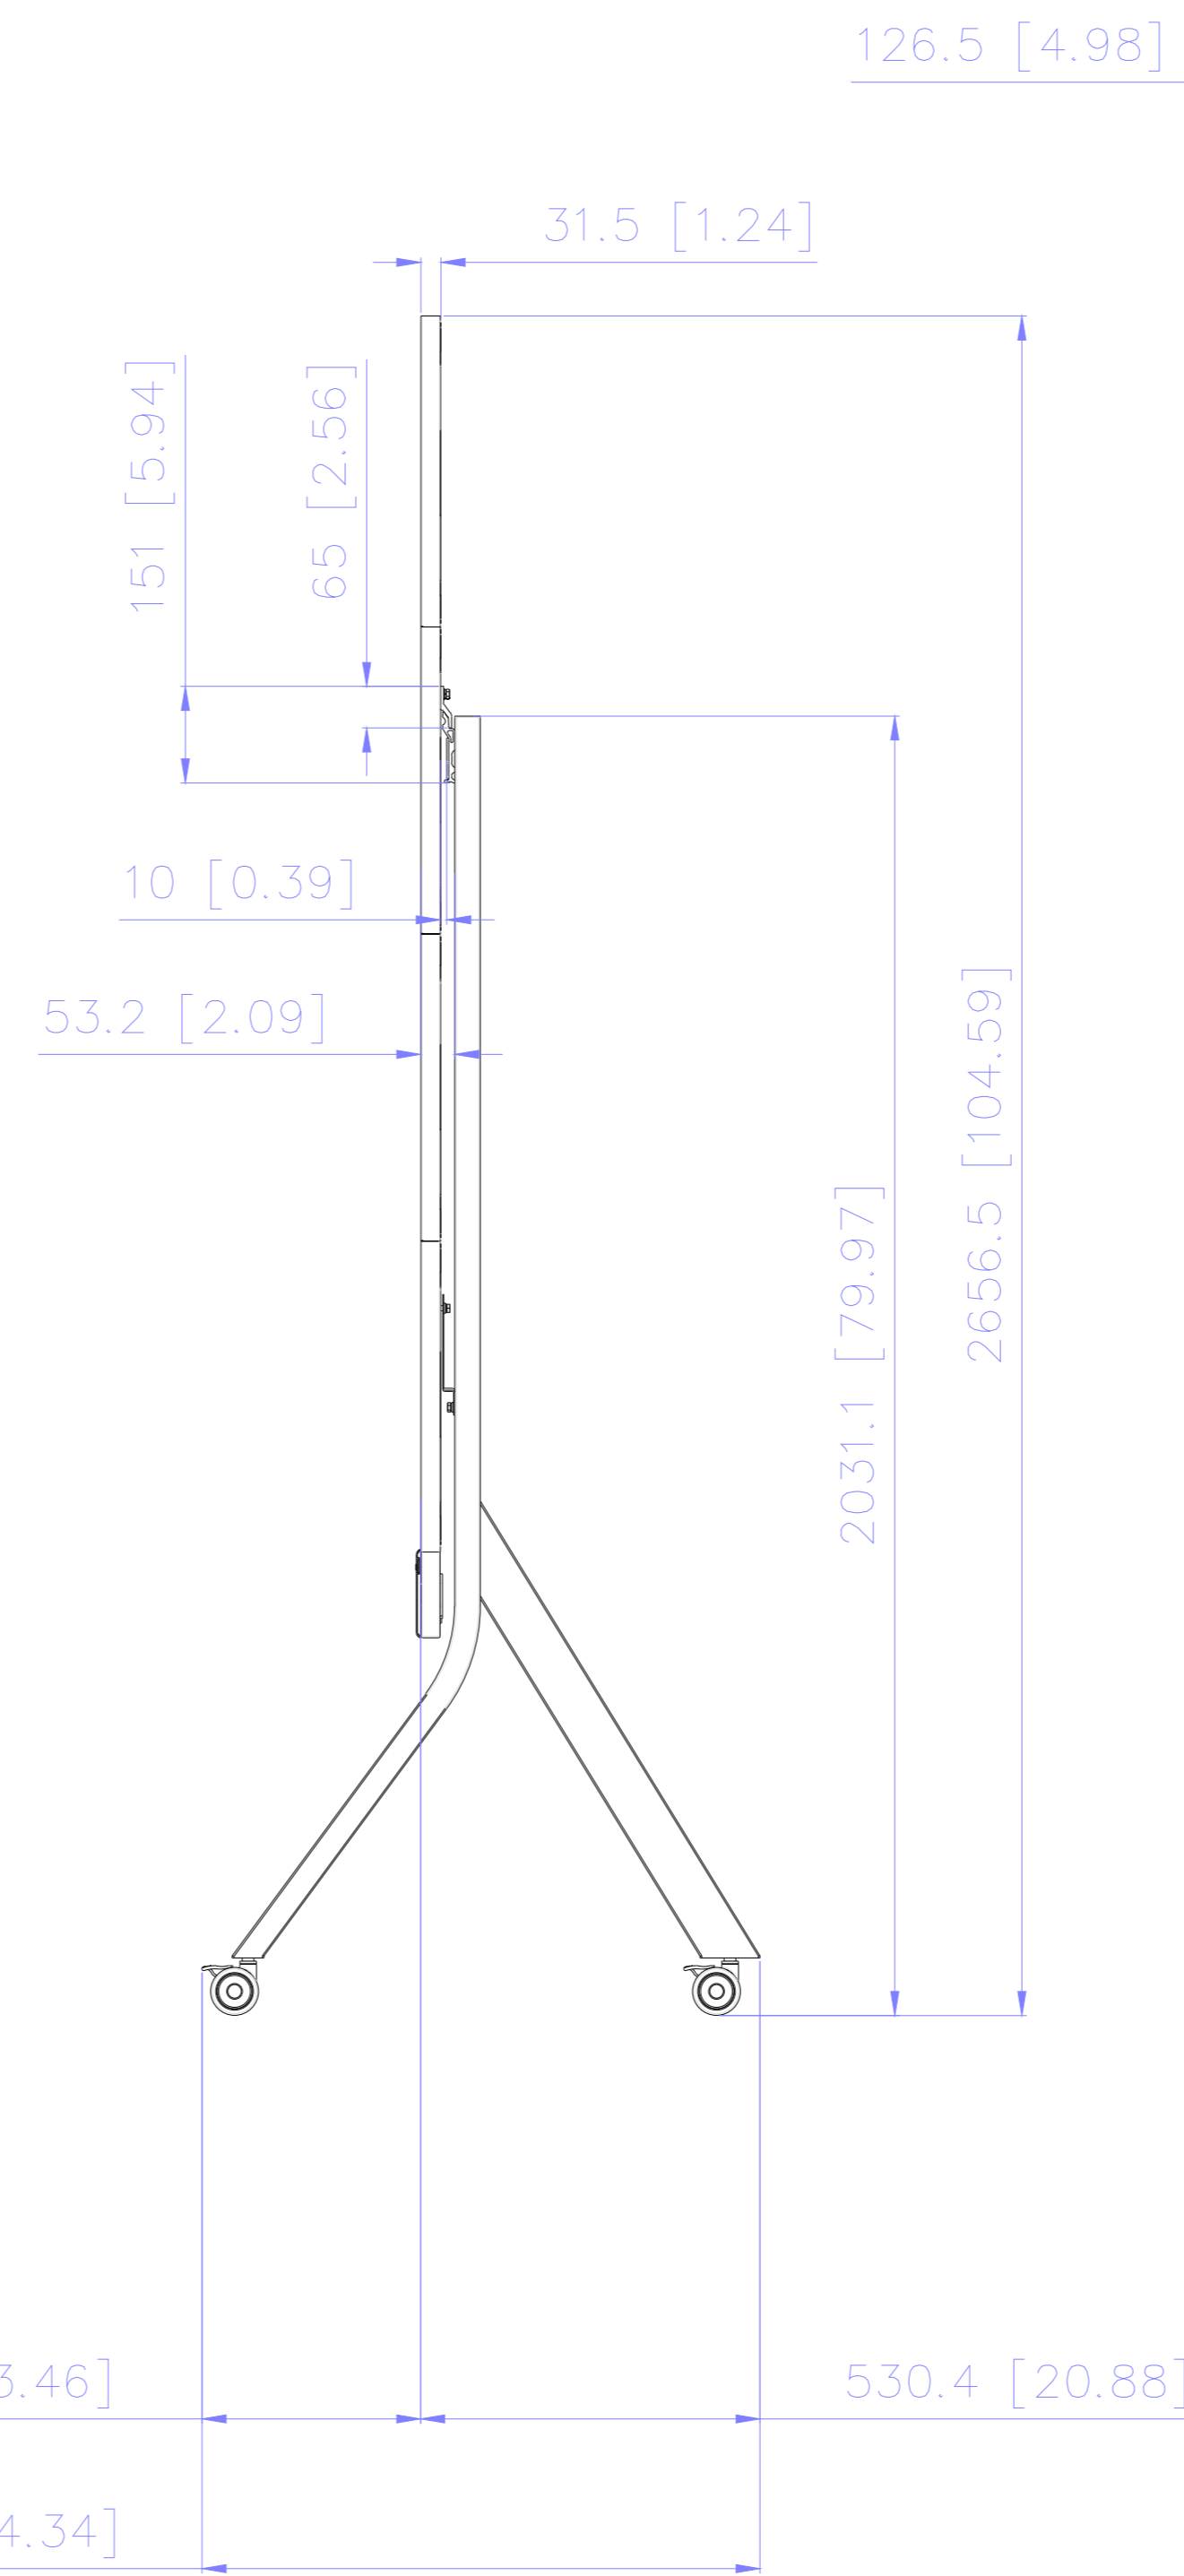

ViewSonic 

NAME : **LDC031- 4x3**

TITLE	With LD-STND-009	Rev.
UNIT	SCALE	SHEET
mm / [inch]		1 OF 1

1 2 3 4 5 6 7 8 9 10 11 12 13 14

A B C D E F G H I J

NAME : LDC031- 4x4

TITLE	With LD-STND-009	Rev.
UNIT	SCALE	SHEET
mm / inch		1 OF 1

1 2 3 4 5 6 7 8 9 10 11 12 13 14

NAME : LDC031- 5x3

TITLE	With LD-STND-009	Rev.
UNIT	SCALE	SHEET
mm / inch		1 OF 1

NAME : LDC031- 5x4

TITLE	With LD-STND-009	Rev.
UNIT	SCALE	SHEET
mm / inch		1 OF 1

ViewSonic

NAME : **LDC031- 6x3**

TITLE	With LD-STND-009	Rev.
UNIT	SCALE	SHEET
mm / inch		1 OF 1

ViewSonic

NAME : **LDC031- 6x4**

TITLE	With LD-STND-009	Rev.
UNIT	SCALE	SHEET
mm / inch		1 OF 1