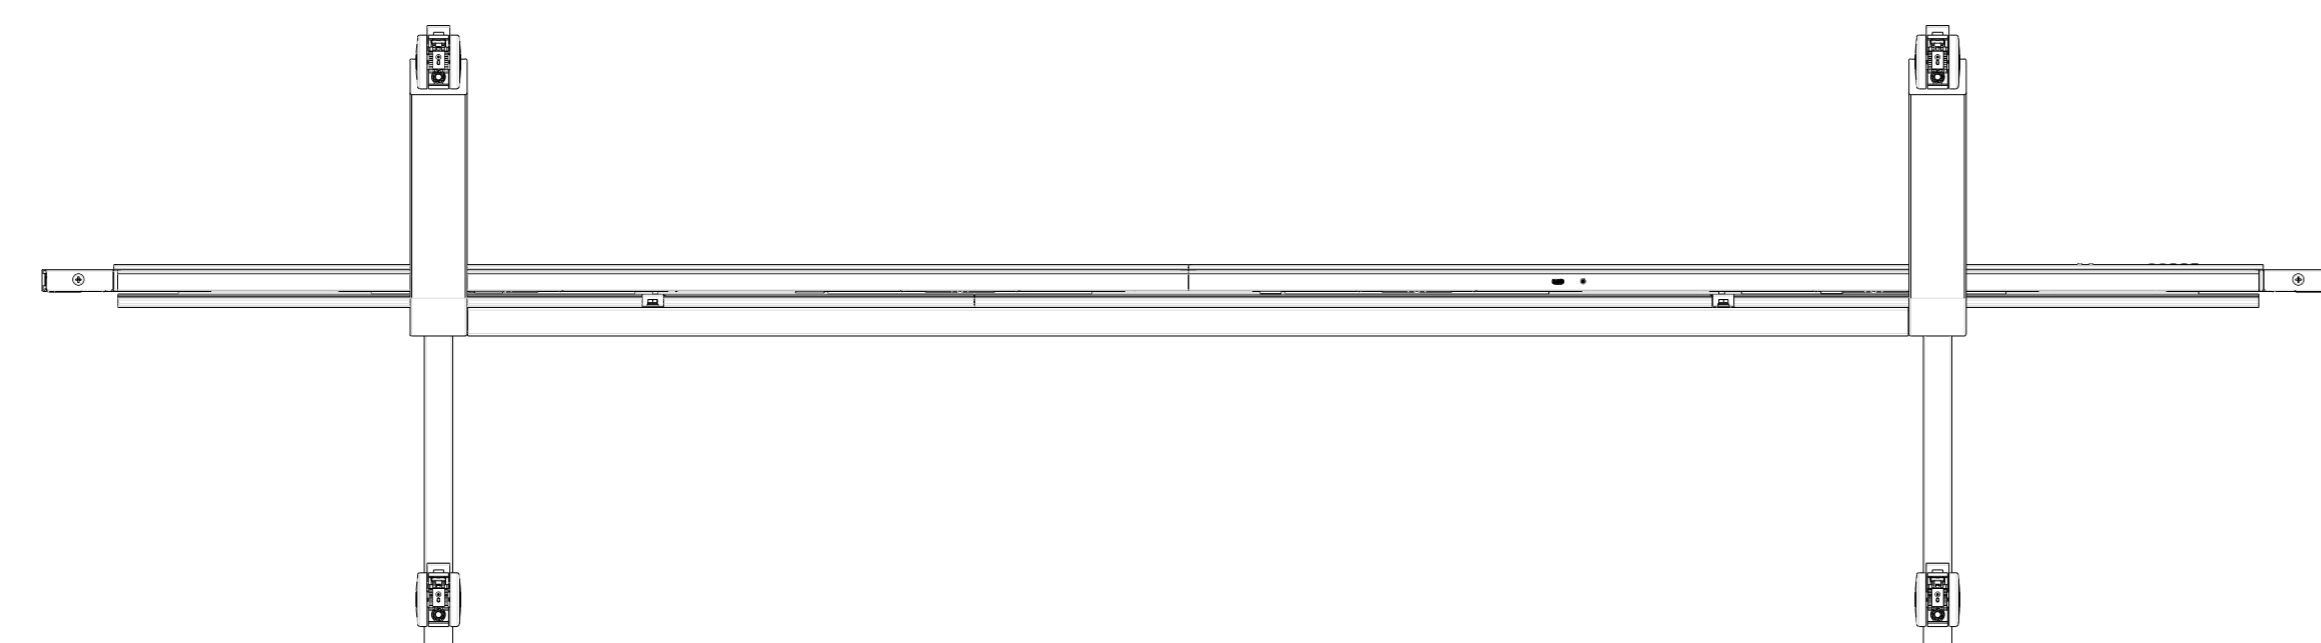

ViewSonic 

NAME : **LDC031- 4x3**

TITLE	With LD-STND-009	Rev.
UNIT	SCALE	SHEET
mm / [inch]		1 OF 1

1 2 3 4 5 6 7 8 9 10 11 12 13 14

A B C D E F G H I J

NAME : LDC031- 4x4

TITLE	With LD-STND-009	Rev.
UNIT	SCALE	SHEET
mm / inch		1 OF 1

1 2 3 4 5 6 7 8 9 10 11 12 13 14

NAME : LDC031- 5x3

TITLE	With LD-STND-009	Rev.
UNIT	SCALE	SHEET
mm / inch		1 OF 1

NAME : LDC031- 5x4

TITLE	With LD-STND-009	Rev.
UNIT	SCALE	SHEET
mm / inch		1 OF 1

ViewSonic

NAME : **LDC031- 6x3**

TITLE	With LD-STND-009	Rev.
UNIT	SCALE	SHEET
mm / inch		1 OF 1

ViewSonic

NAME : **LDC031- 6x4**

TITLE	With LD-STND-009	Rev.
UNIT	SCALE	SHEET
mm / inch		1 OF 1