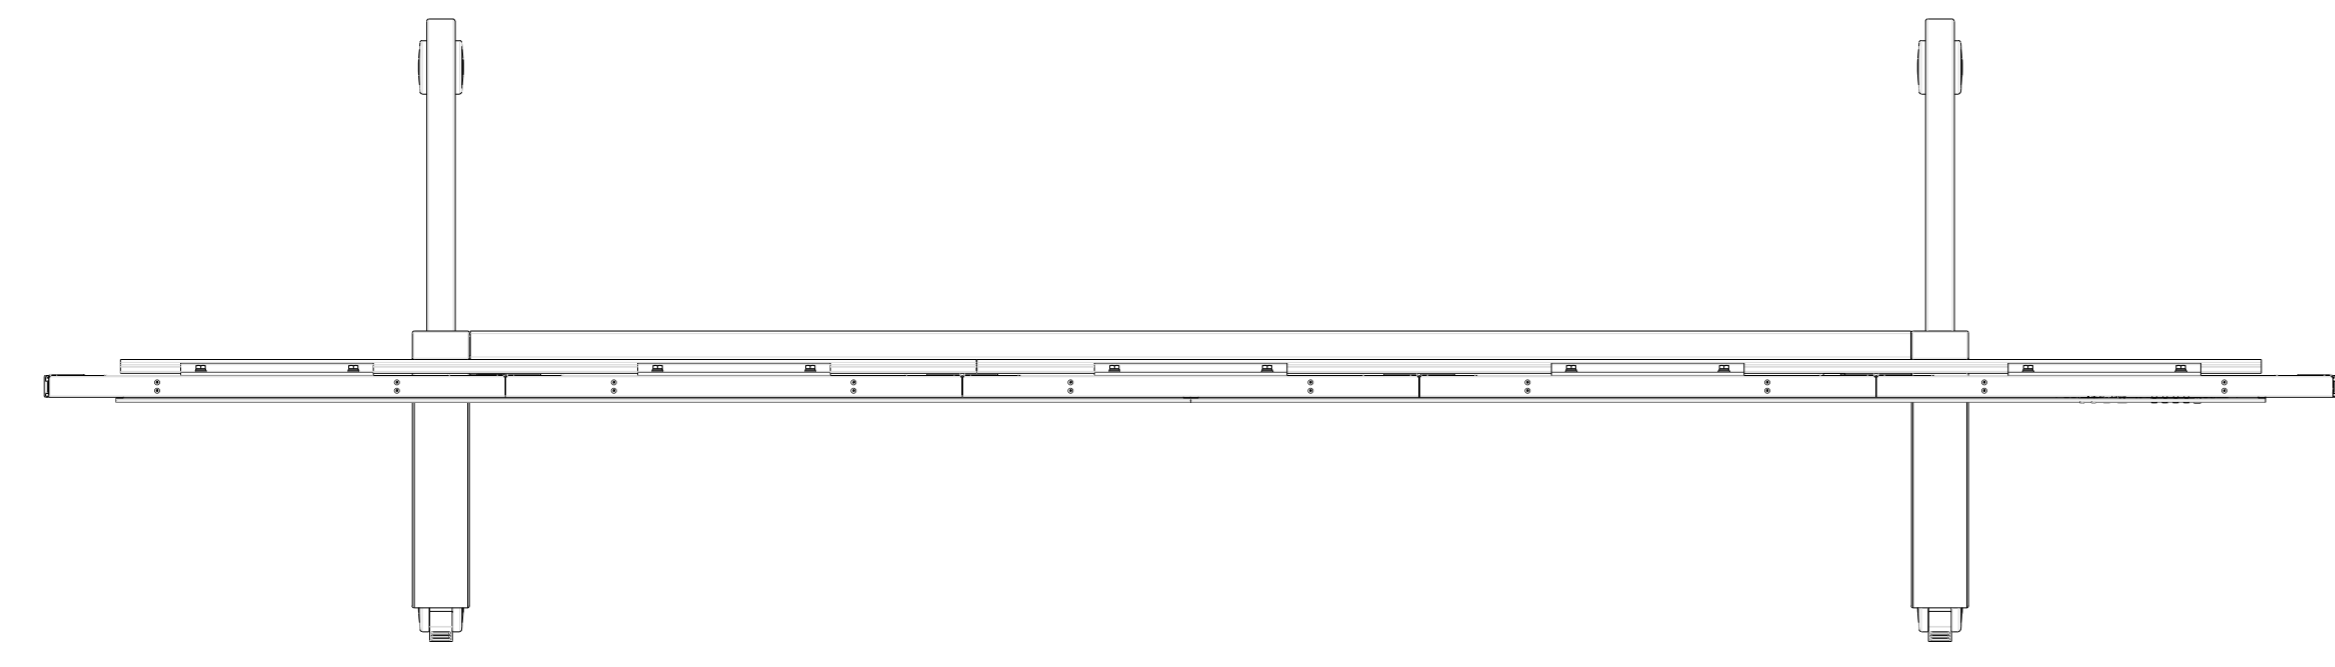

ViewSonic 

NAME : **LDC031- 4x3**

TITLE	With LD-STND-009	Rev.
UNIT	SCALE	SHEET
mm / [inch]		1 OF 1

1 2 3 4 5 6 7 8 9 10 11 12 13 14

A B C D E F G H I J

NAME : LDC031- 4x4

TITLE	With LD-STND-009	Rev.
UNIT	SCALE	SHEET
mm / inch		1 OF 1

1 2 3 4 5 6 7 8 9 10 11 12 13 14

NAME : LDC031- 5x3

TITLE	With LD-STND-009	Rev.
UNIT	SCALE	SHEET
mm / inch		1 OF 1

NAME : LDC031- 5x4

TITLE	With LD-STND-009	Rev.
UNIT	SCALE	SHEET
mm / inch		1 OF 1

ViewSonic

NAME : **LDC031- 6x3**

TITLE	With LD-STND-009	Rev.
UNIT	SCALE	SHEET
mm / inch		1 OF 1

ViewSonic

NAME : **LDC031- 6x4**

TITLE	With LD-STND-009	Rev.
UNIT	SCALE	SHEET
mm / inch		1 OF 1