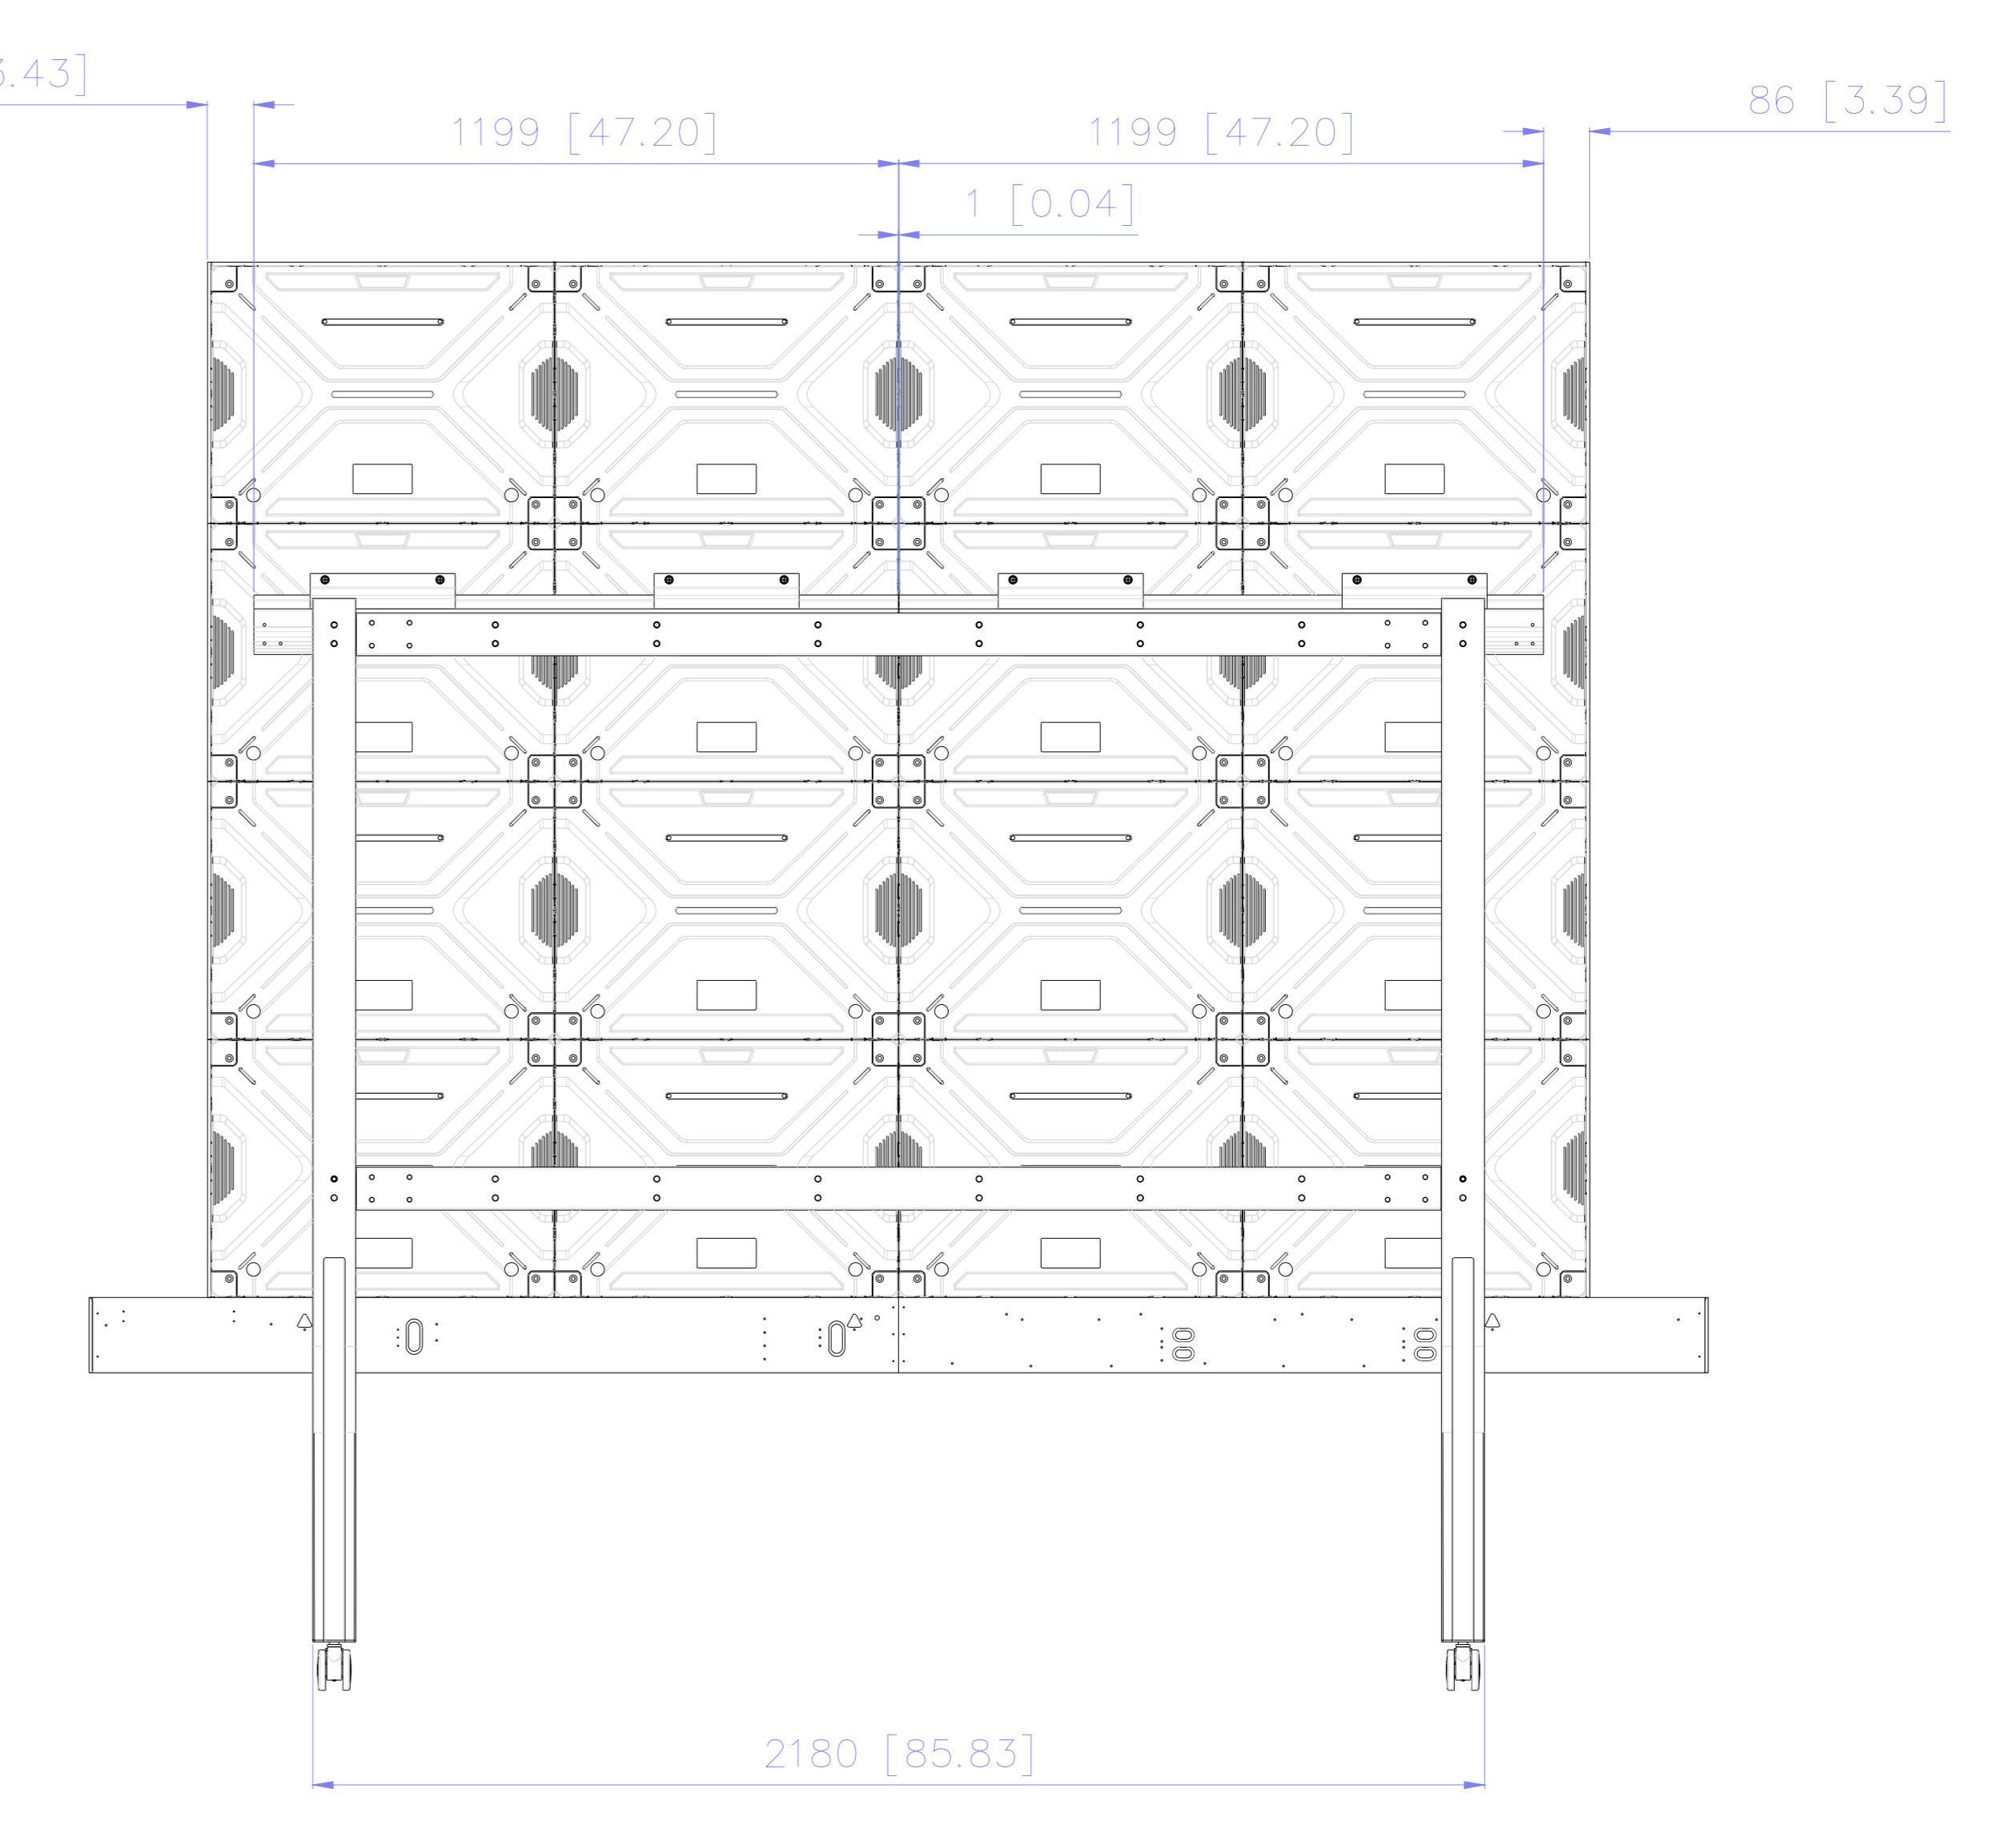

ViewSonic 

NAME : **LDC031- 4x3**

TITLE	With LD-STND-009	Rev.
UNIT	SCALE	SHEET
mm / [inch]		1 OF 1

1 2 3 4 5 6 7 8 9 10 11 12 13 14

A B C D E F G H I J

NAME : LDC031- 4x4

TITLE	With LD-STND-009	Rev.
UNIT	SCALE	SHEET
mm / inch		1 OF 1

1 2 3 4 5 6 7 8 9 10 11 12 13 14

NAME : LDC031- 5x3

TITLE	With LD-STND-009	Rev.
UNIT	SCALE	SHEET
mm / inch		1 OF 1

NAME : LDC031- 5x4

TITLE	With LD-STND-009	Rev.
UNIT	SCALE	SHEET
mm / inch		1 OF 1

ViewSonic

NAME : **LDC031- 6x3**

TITLE	With LD-STND-009	Rev.
UNIT	SCALE	SHEET
mm / inch		1 OF 1

ViewSonic

NAME : **LDC031- 6x4**

TITLE	With LD-STND-009	Rev.
UNIT	SCALE	SHEET
mm / inch		1 OF 1