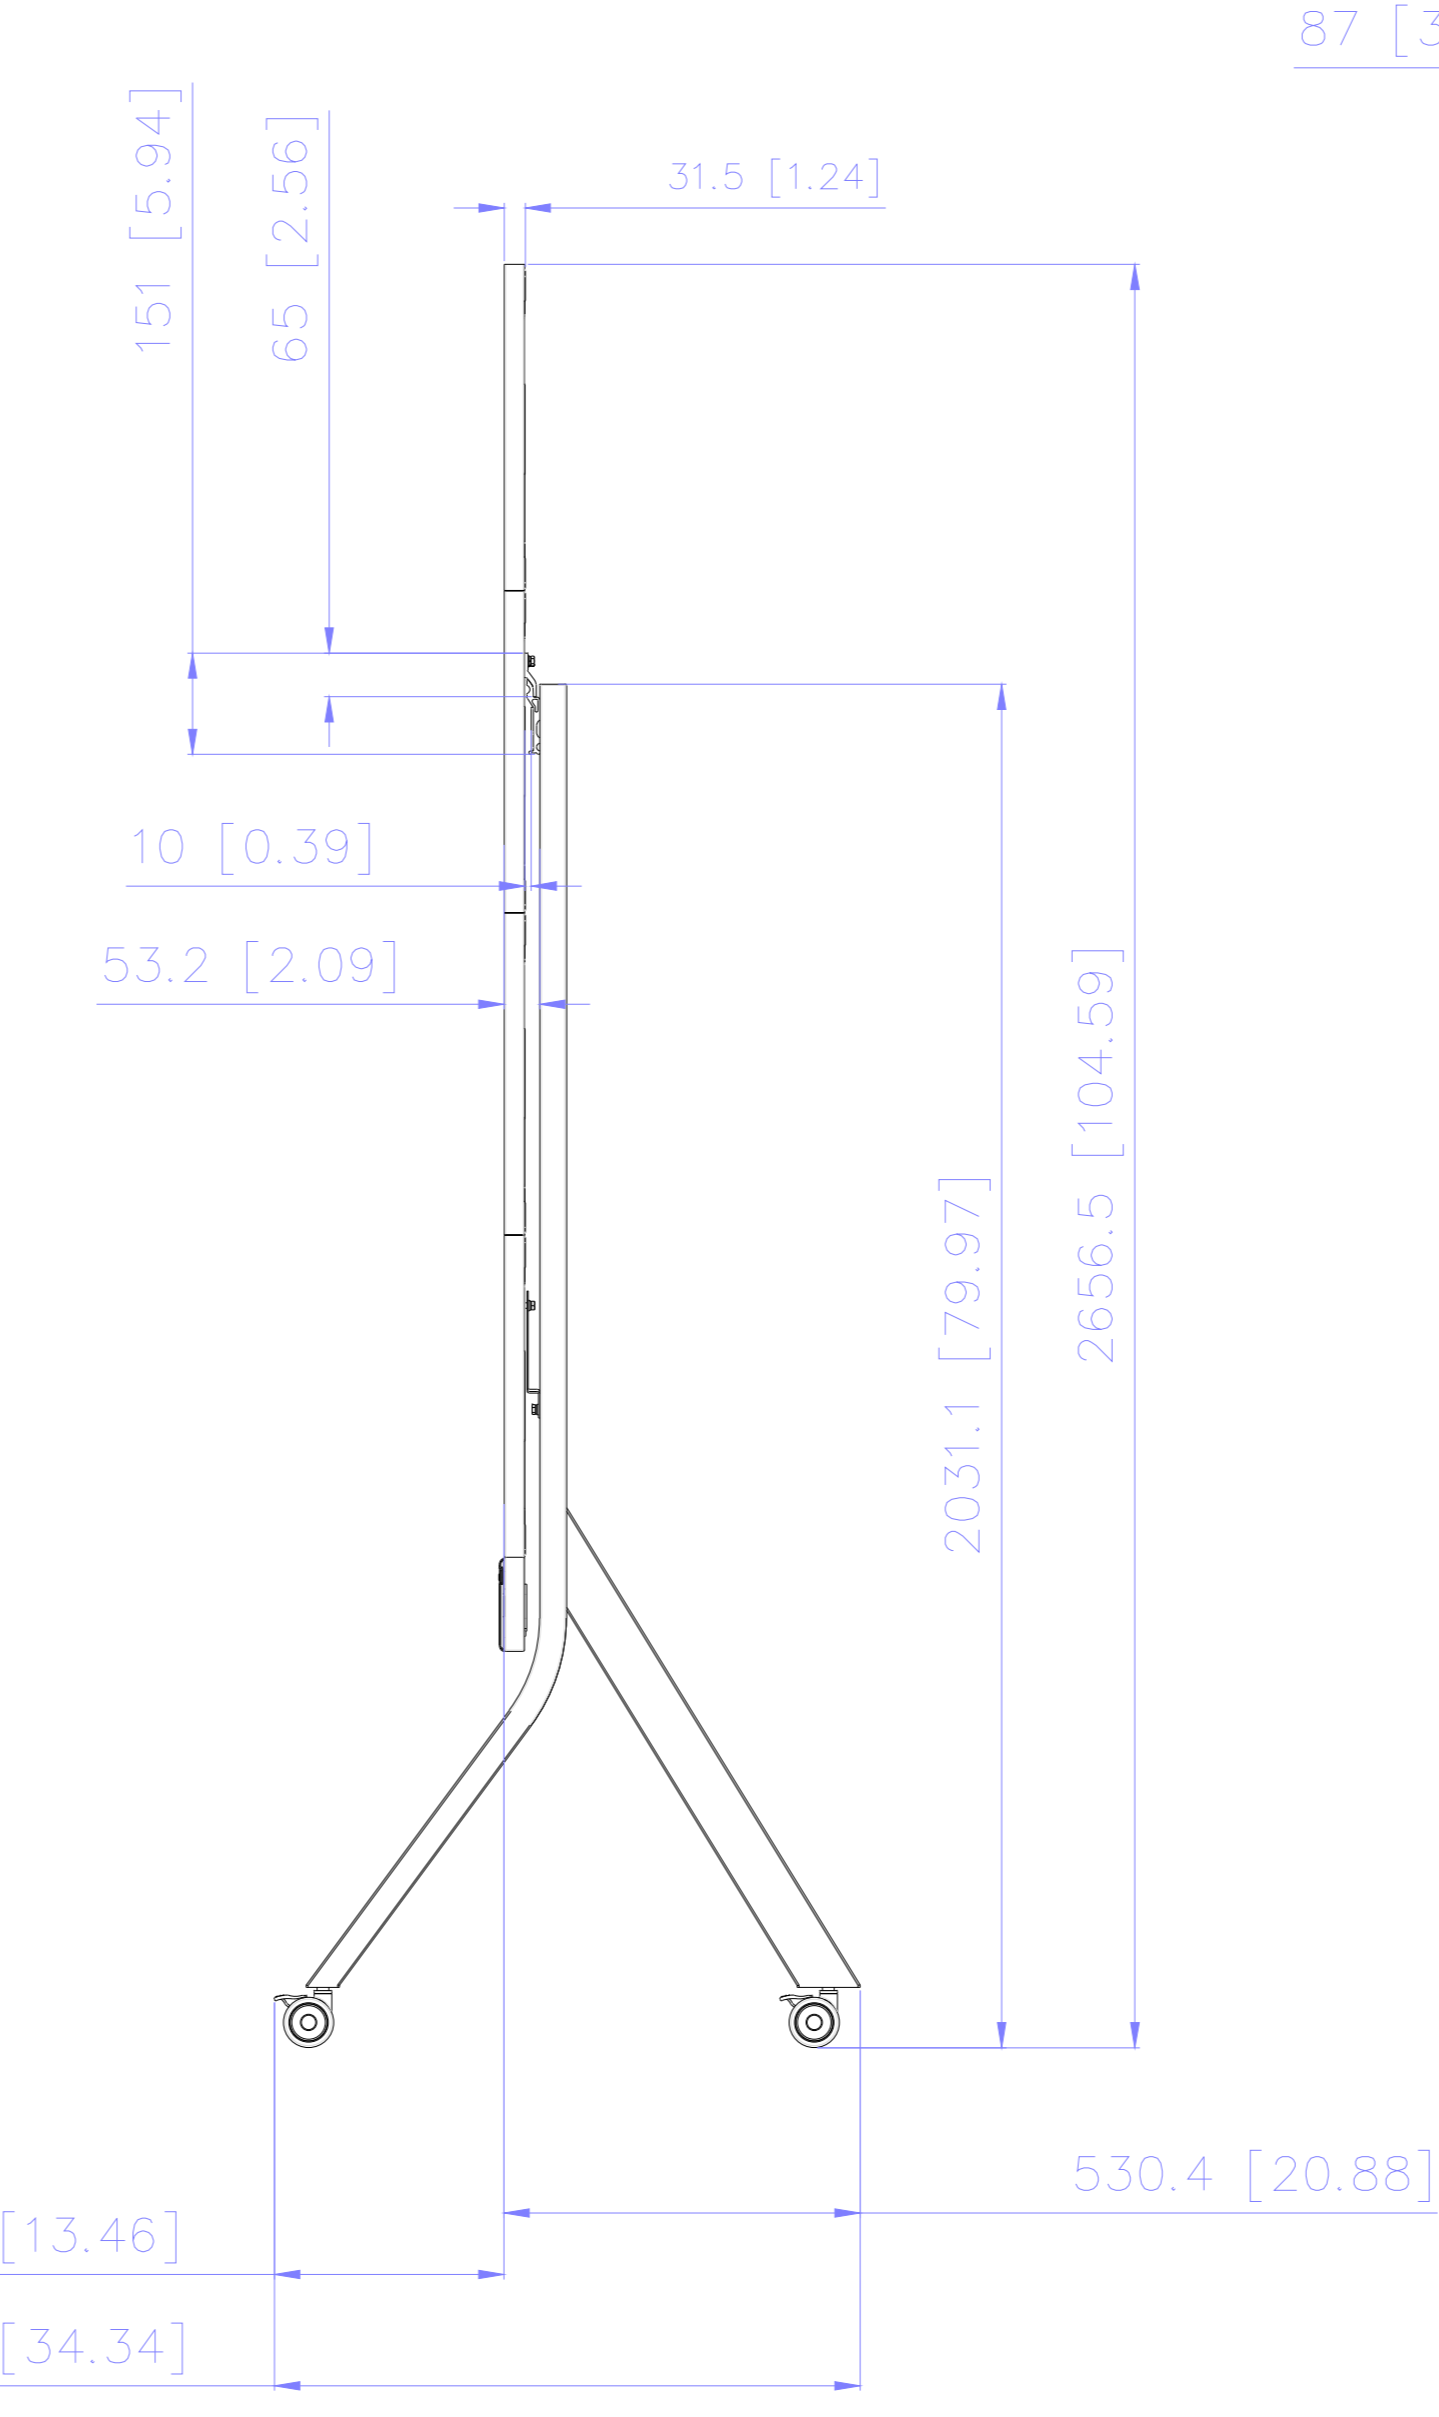

ViewSonic 

NAME : **LDC031- 4x3**

TITLE	With LD-STND-009	Rev.
UNIT	SCALE	SHEET
mm / [inch]		1 OF 1

1 2 3 4 5 6 7 8 9 10 11 12 13 14

A B C D E F G H I J

NAME : LDC031- 4x4

TITLE	With LD-STND-009	Rev.
UNIT	SCALE	SHEET
mm / inch		1 OF 1

1 2 3 4 5 6 7 8 9 10 11 12 13 14

NAME : LDC031- 5x3

TITLE	With LD-STND-009	Rev.
UNIT	SCALE	SHEET
mm / inch		1 OF 1

NAME : LDC031- 5x4

TITLE	With LD-STND-009	Rev.
UNIT	SCALE	SHEET
mm / inch		1 OF 1

ViewSonic

NAME : **LDC031- 6x3**

TITLE	With LD-STND-009	Rev.
UNIT	SCALE	SHEET
mm / inch		1 OF 1

ViewSonic

NAME : **LDC031- 6x4**

TITLE	With LD-STND-009	Rev.
UNIT	SCALE	SHEET
mm / inch		1 OF 1