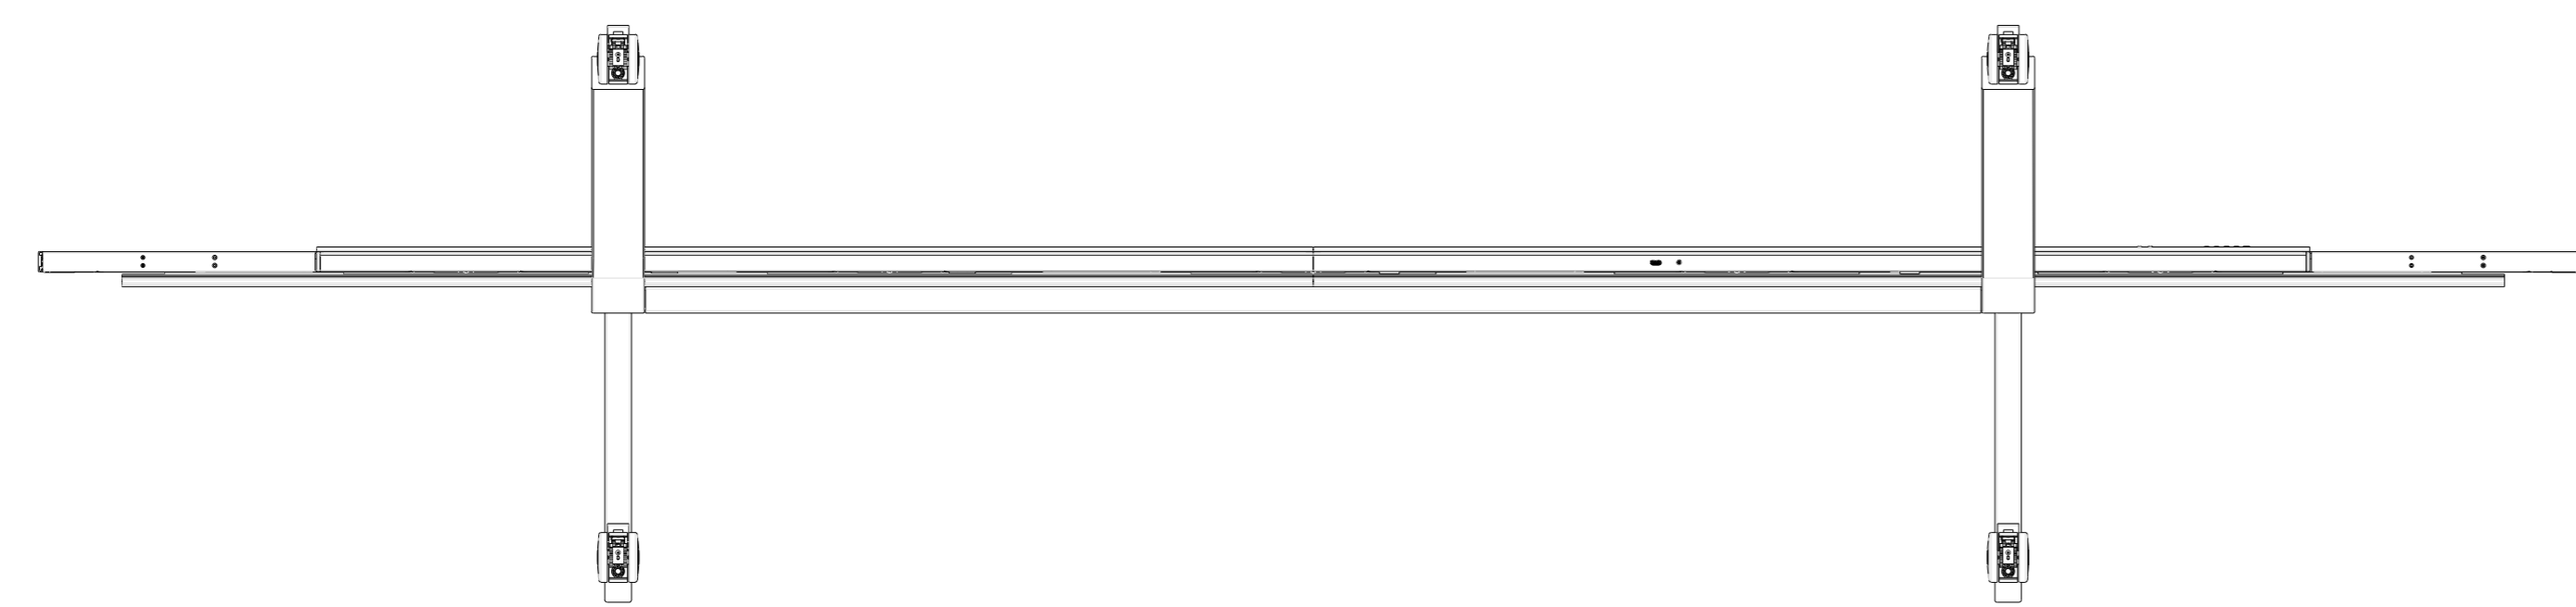

ViewSonic 

NAME : **LDC031- 4x3**

TITLE	With LD-STND-009	Rev.
UNIT	SCALE	SHEET
mm / [inch]		1 OF 1

1 2 3 4 5 6 7 8 9 10 11 12 13 14

A B C D E F G H I J

NAME : LDC031- 4x4

TITLE	With LD-STND-009	Rev.
UNIT	SCALE	SHEET
mm / inch		1 OF 1

1 2 3 4 5 6 7 8 9 10 11 12 13 14

NAME : LDC031- 5x3

TITLE	With LD-STND-009	Rev.
UNIT	SCALE	SHEET
mm / inch		1 OF 1

NAME : LDC031- 5x4

TITLE	With LD-STND-009	Rev.
UNIT	SCALE	SHEET
mm / inch		1 OF 1

ViewSonic

NAME : **LDC031- 6x3**

TITLE	With LD-STND-009	Rev.
UNIT	SCALE	SHEET
mm / inch		1 OF 1

ViewSonic

NAME : **LDC031- 6x4**

TITLE	With LD-STND-009	Rev.
UNIT	SCALE	SHEET
mm / inch		1 OF 1