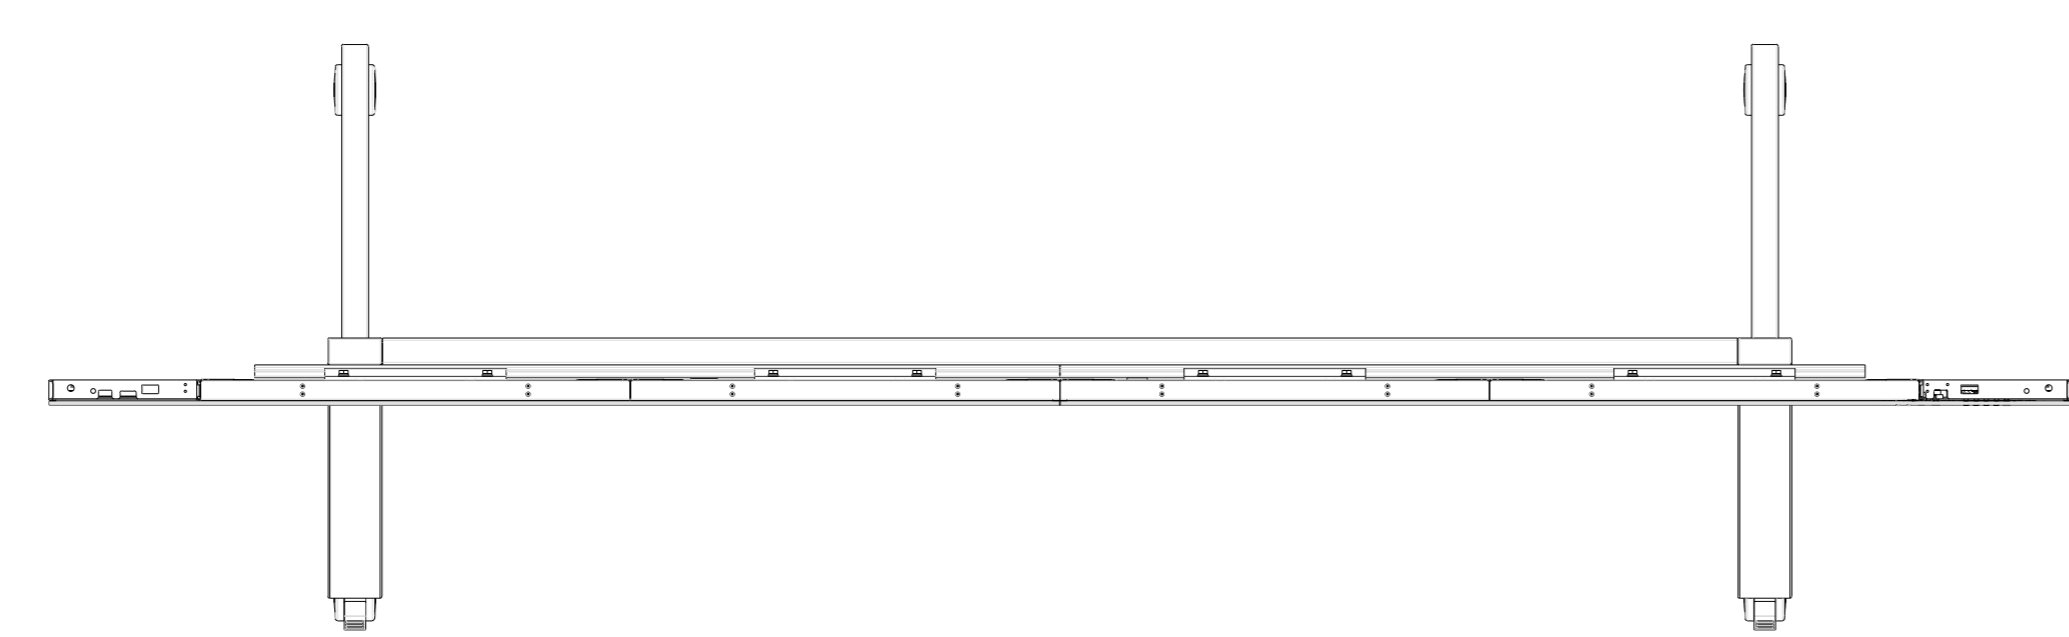

ViewSonic 

NAME : **LDC031- 4x3**

TITLE	With LD-STND-009	Rev.
UNIT	SCALE	SHEET
mm / [inch]		1 OF 1

1 2 3 4 5 6 7 8 9 10 11 12 13 14

A B C D E F G H I J

NAME : LDC031- 4x4

TITLE	With LD-STND-009	Rev.
UNIT	SCALE	SHEET
mm / inch		1 OF 1

1 2 3 4 5 6 7 8 9 10 11 12 13 14

NAME : LDC031- 5x3

TITLE	With LD-STND-009	Rev.
UNIT	SCALE	SHEET
mm / inch		1 OF 1

NAME : LDC031- 5x4

TITLE	With LD-STND-009	Rev.
UNIT	SCALE	SHEET
mm / inch		1 OF 1

ViewSonic

NAME : **LDC031- 6x3**

TITLE	With LD-STND-009	Rev.
UNIT	SCALE	SHEET
mm / inch		1 OF 1

ViewSonic

NAME : **LDC031- 6x4**

TITLE	With LD-STND-009	Rev.
UNIT	SCALE	SHEET
mm / inch		1 OF 1