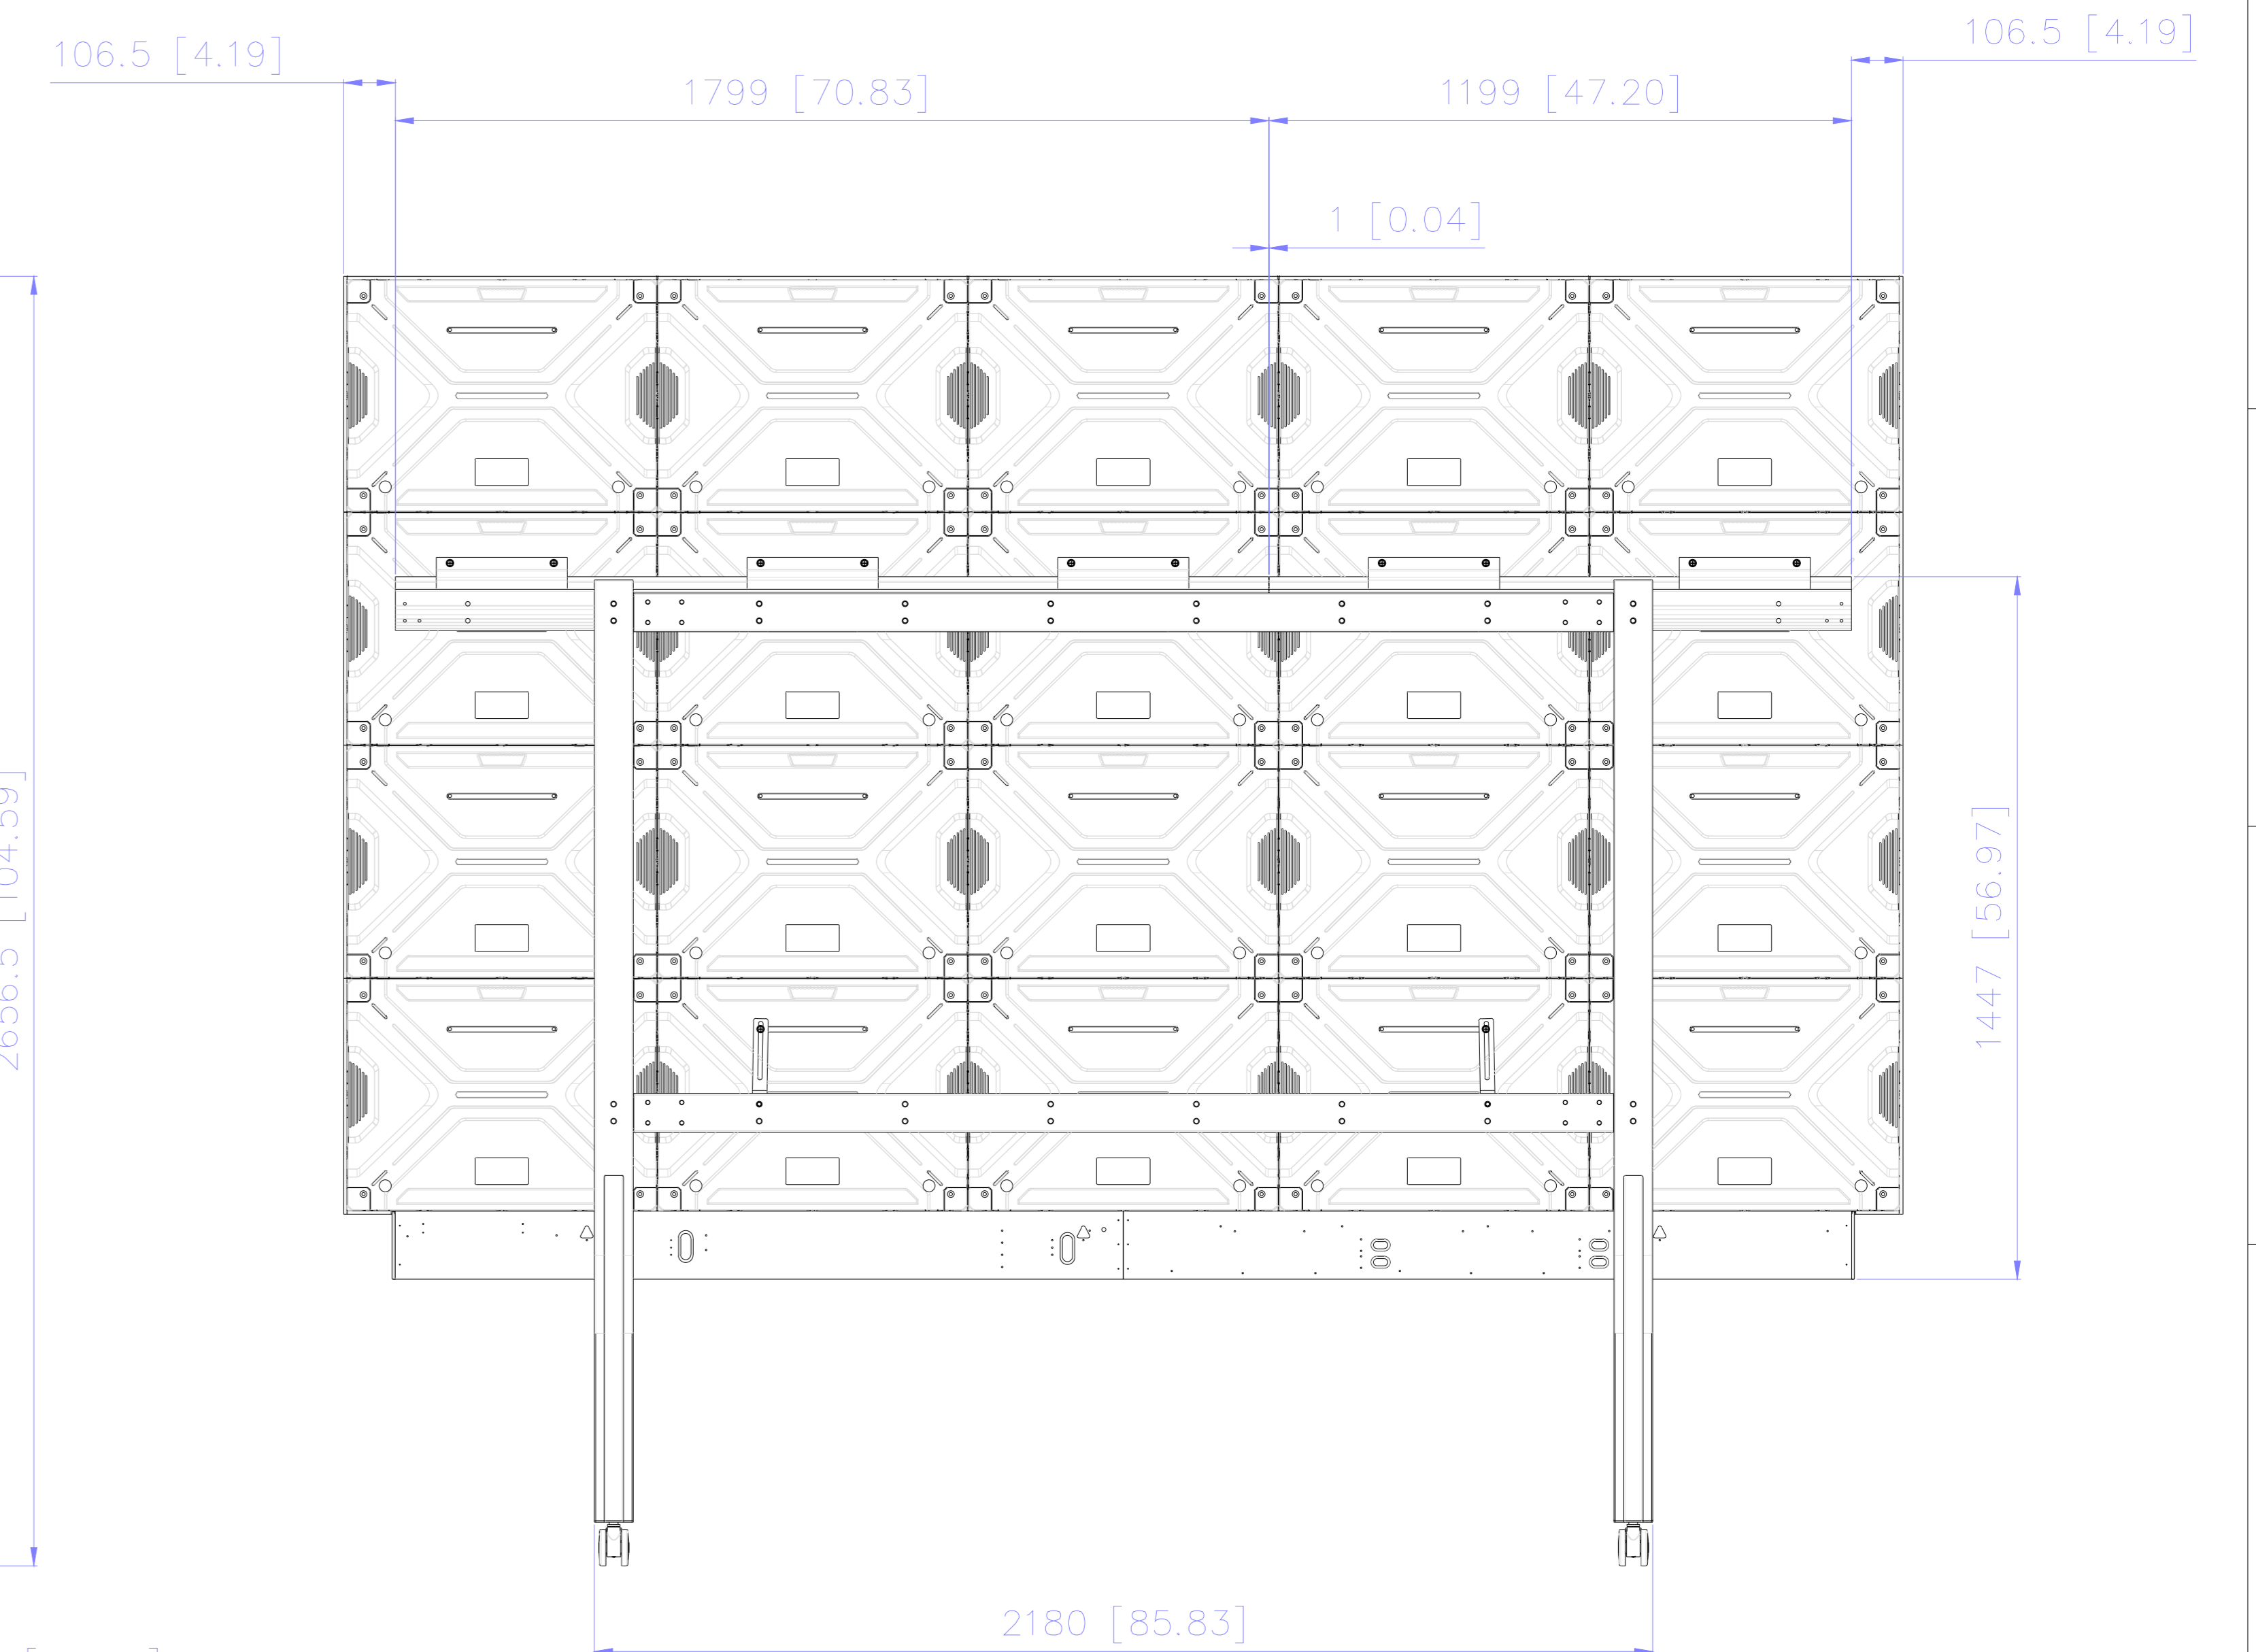

ViewSonic 

NAME : **LDC031- 4x3**

TITLE	With LD-STND-009	Rev.
UNIT	SCALE	SHEET
mm / [inch]		1 OF 1

1 2 3 4 5 6 7 8 9 10 11 12 13 14

A B C D E F G H I J

NAME : LDC031- 4x4

TITLE	With LD-STND-009	Rev.
UNIT	SCALE	SHEET
mm / inch		1 OF 1

1 2 3 4 5 6 7 8 9 10 11 12 13 14

NAME : LDC031- 5x3

TITLE	With LD-STND-009	Rev.
UNIT	SCALE	SHEET
mm / inch		1 OF 1

NAME : LDC031- 5x4

TITLE	With LD-STND-009	Rev.
UNIT	SCALE	SHEET
mm / inch		1 OF 1

ViewSonic

NAME : **LDC031- 6x3**

TITLE	With LD-STND-009	Rev.
UNIT	SCALE	SHEET
mm / inch		1 OF 1

ViewSonic

NAME : **LDC031- 6x4**

TITLE	With LD-STND-009	Rev.
UNIT	SCALE	SHEET
mm / inch		1 OF 1