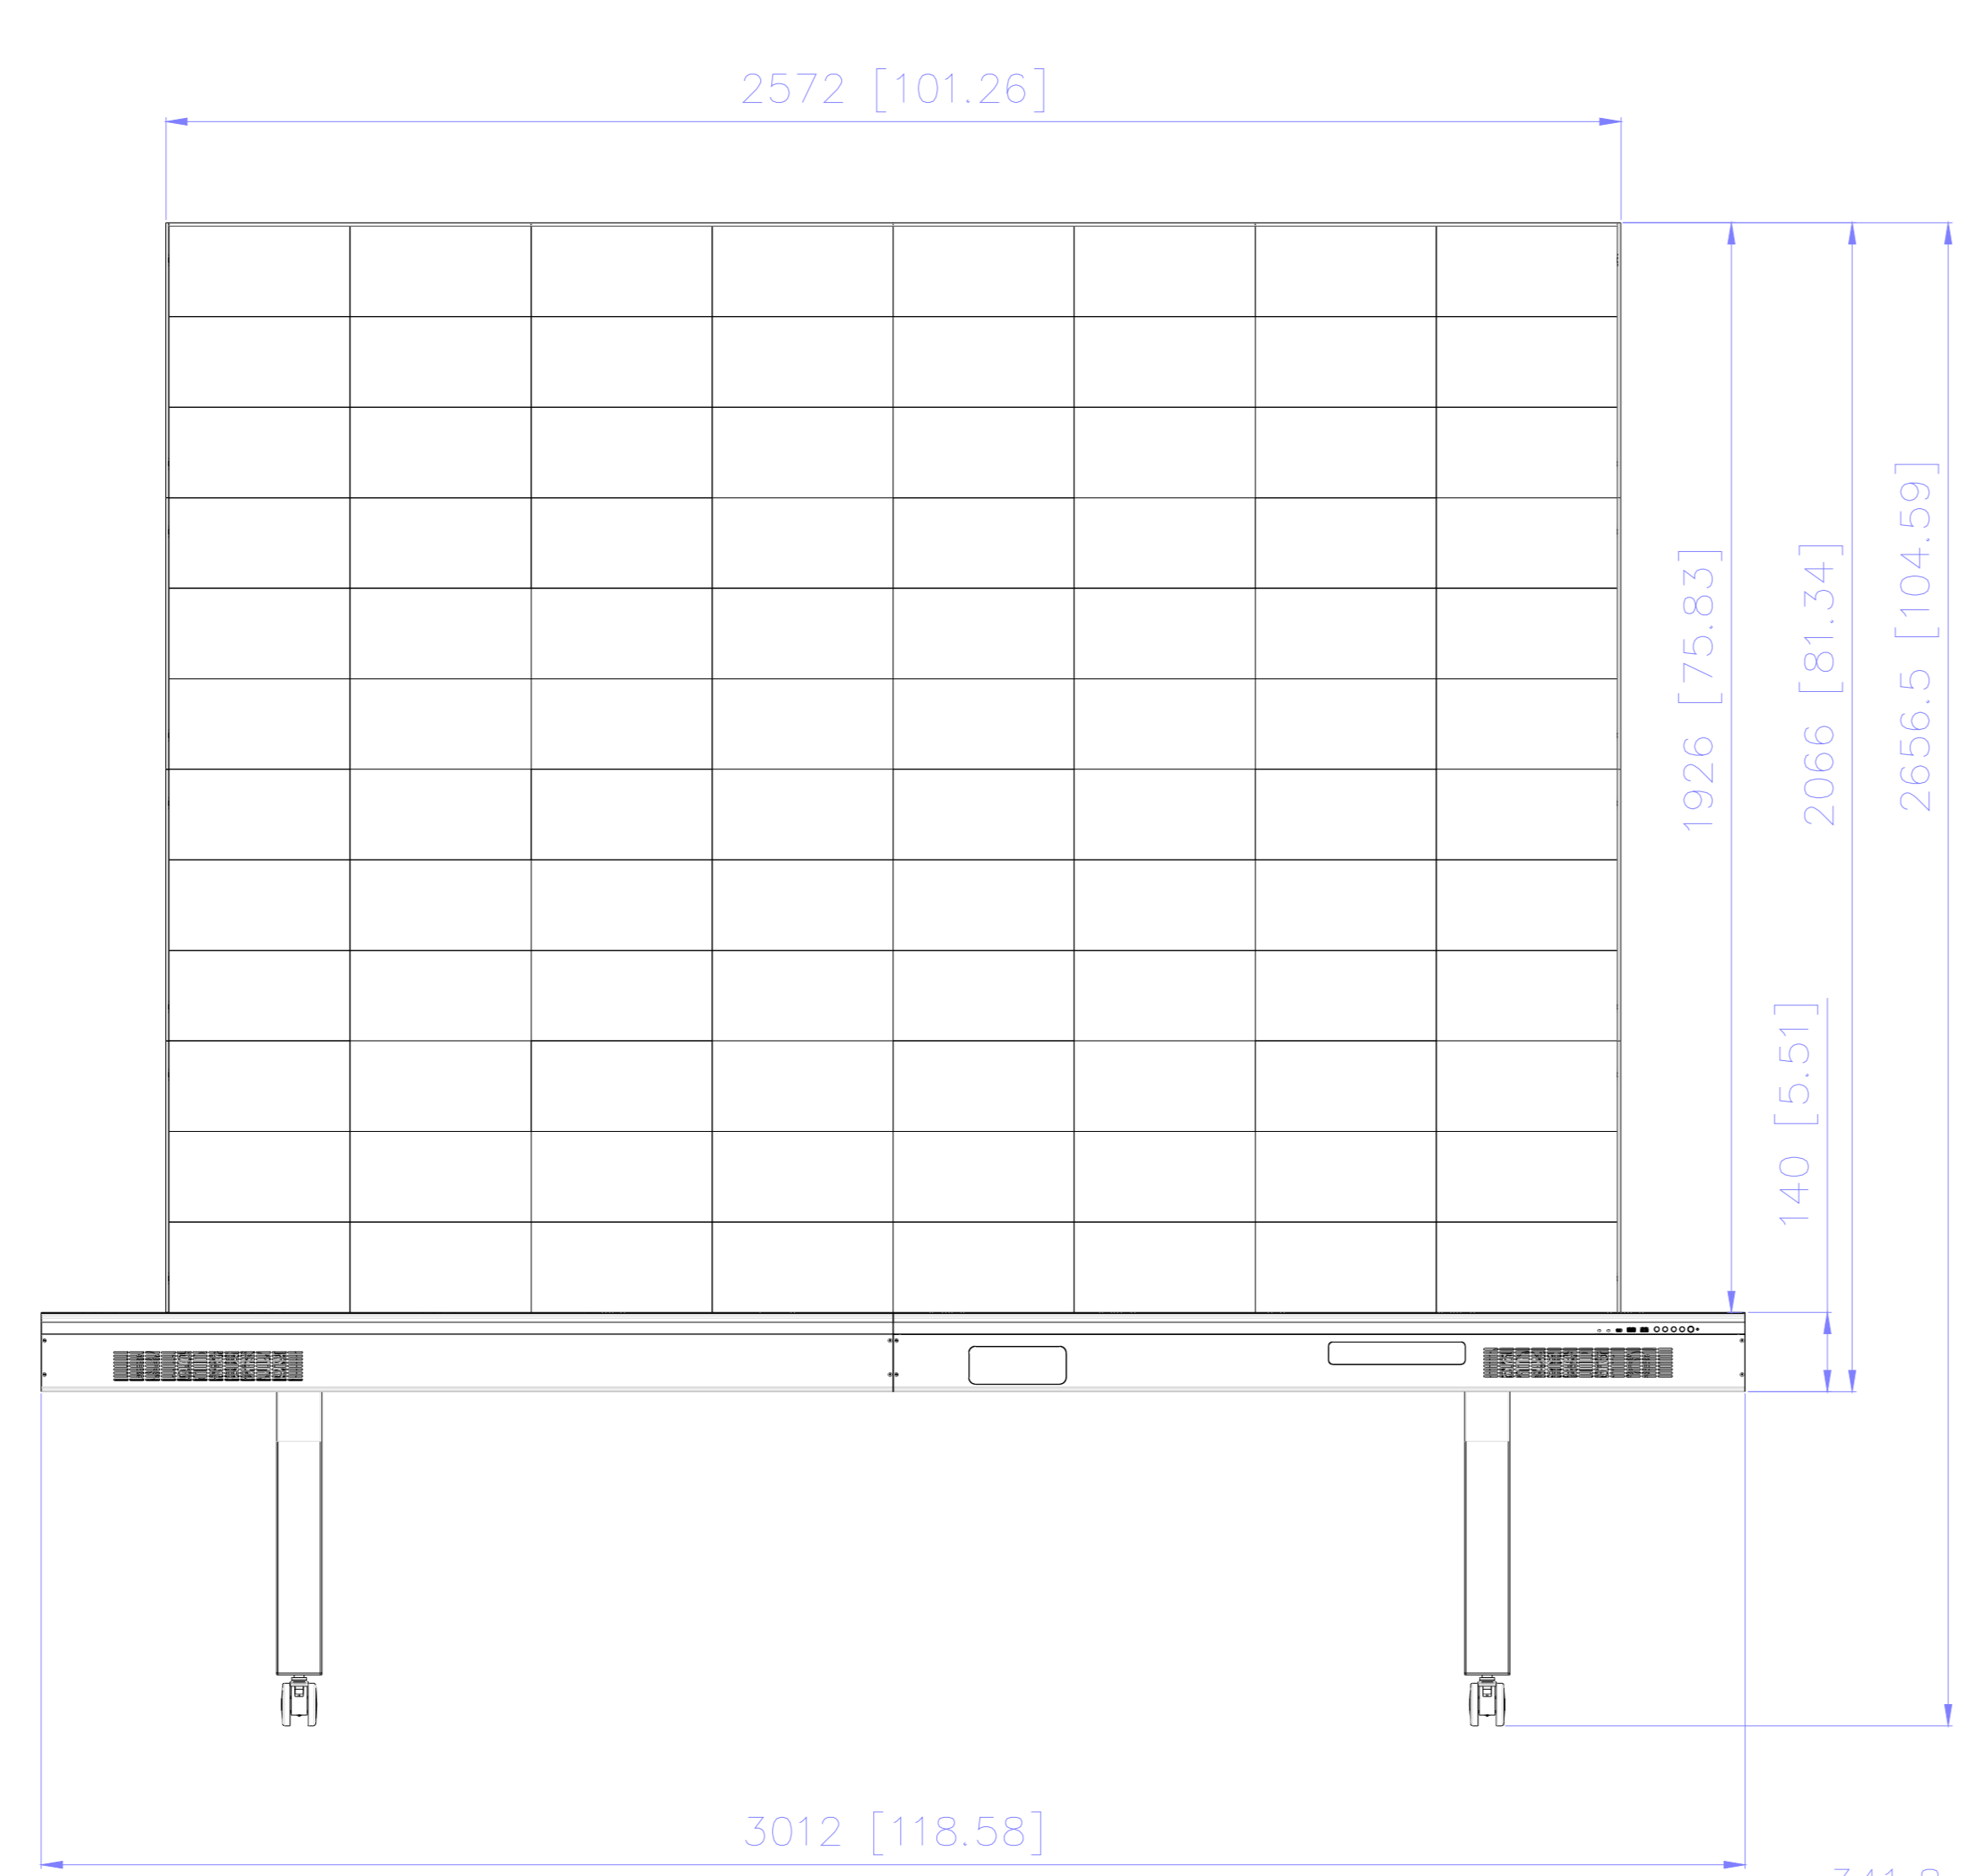

ViewSonic 

NAME : **LDC031- 4x3**

TITLE	With LD-STND-009	Rev.
UNIT	SCALE	SHEET
mm / [inch]		1 OF 1

1 2 3 4 5 6 7 8 9 10 11 12 13 14

A B C D E F G H I J

NAME : LDC031- 4x4

TITLE	With LD-STND-009	Rev.
UNIT	SCALE	SHEET
mm / inch		1 OF 1

1 2 3 4 5 6 7 8 9 10 11 12 13 14

NAME : LDC031- 5x3

TITLE	With LD-STND-009	Rev.
UNIT	SCALE	SHEET
mm / inch		1 OF 1

NAME : LDC031- 5x4

TITLE	With LD-STND-009	Rev.
UNIT	SCALE	SHEET
mm / inch		1 OF 1

ViewSonic

NAME : **LDC031- 6x3**

TITLE	With LD-STND-009	Rev.
UNIT	SCALE	SHEET
mm / inch		1 OF 1

ViewSonic

NAME : **LDC031- 6x4**

TITLE	With LD-STND-009	Rev.
UNIT	SCALE	SHEET
mm / inch		1 OF 1