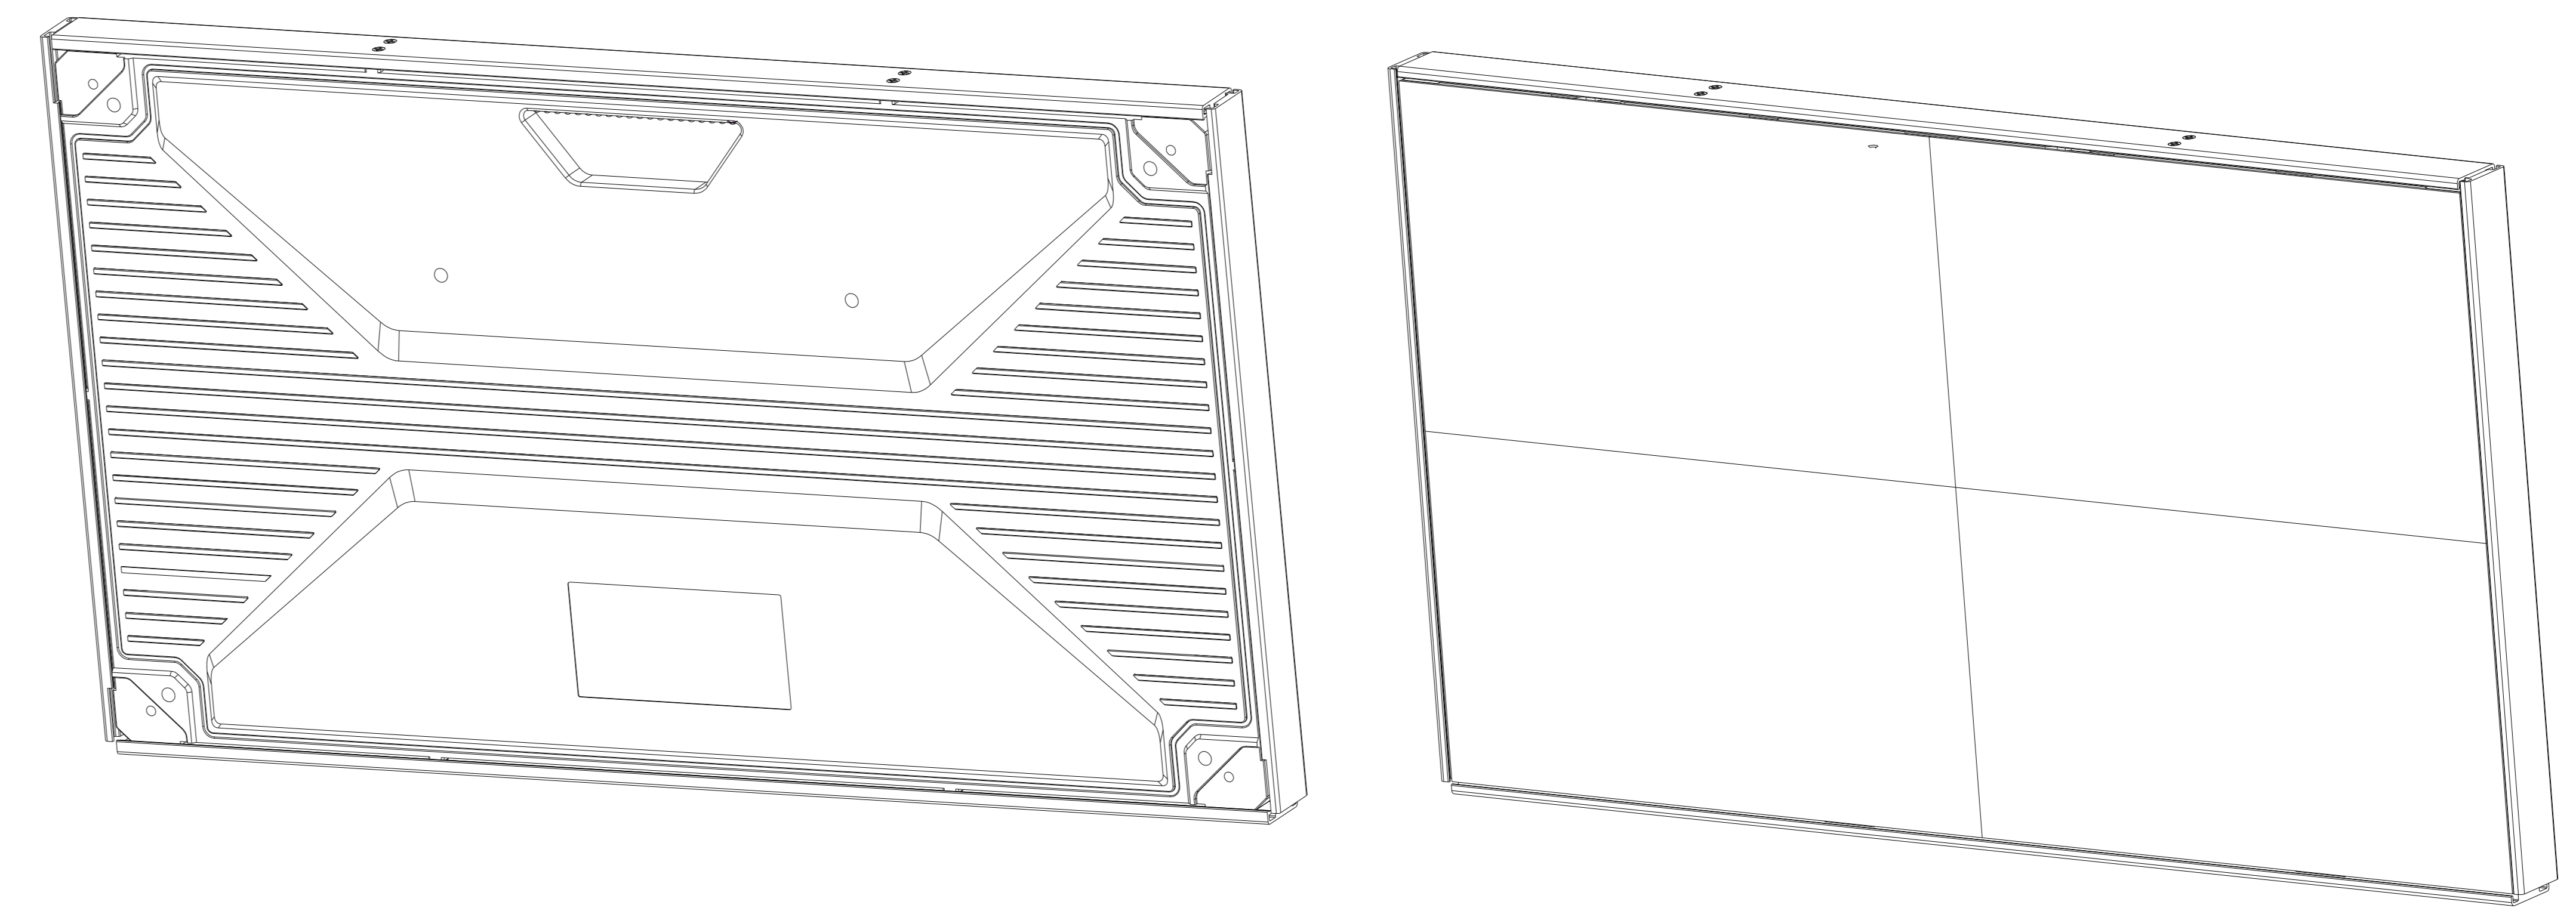

bezel(top&bottom)

bezel

NAME : LDC027

TITLE	SCALE	Rev.
UNIT	1	SHEET
mm	1	1 OF 1

	Description
1	Bezel(left)
2	Bezel(top&bottom)
3	Bezel(right)
4	Screw *8
5	LED module

NAME : LDC027

TITLE	Exploded view	Rev.
UNIT	SCALE	SHEET
mm	 	1 OF 1

NAME : Cabinet hook

TITLE	Rev.
UNIT	SCALE SHEET
mm	1 OF 1

NAME : Wall mount

TITLE	Wall mount-1799mm	Rev.
UNIT	mm	SCALE
		SHEET
		1 OF 1

NAME : Wall mount

TITLE	Wall mount -1199mm	Rev.
UNIT	mm	SCALE SHEET
		1 OF 1

NAME : Wall mount

TITLE	Wall mount -476mm	Rev.
UNIT	mm	SCALE SHEET
		1 OF 1

NAME : Wall mount

TITLE	Rev.
UNIT	SCALE SHEET
mm	1 OF 1

ViewSonic 

NAME : Wall mount Connection plate

TITLE		Rev.
UNIT		SHEET
mm		1 OF 1