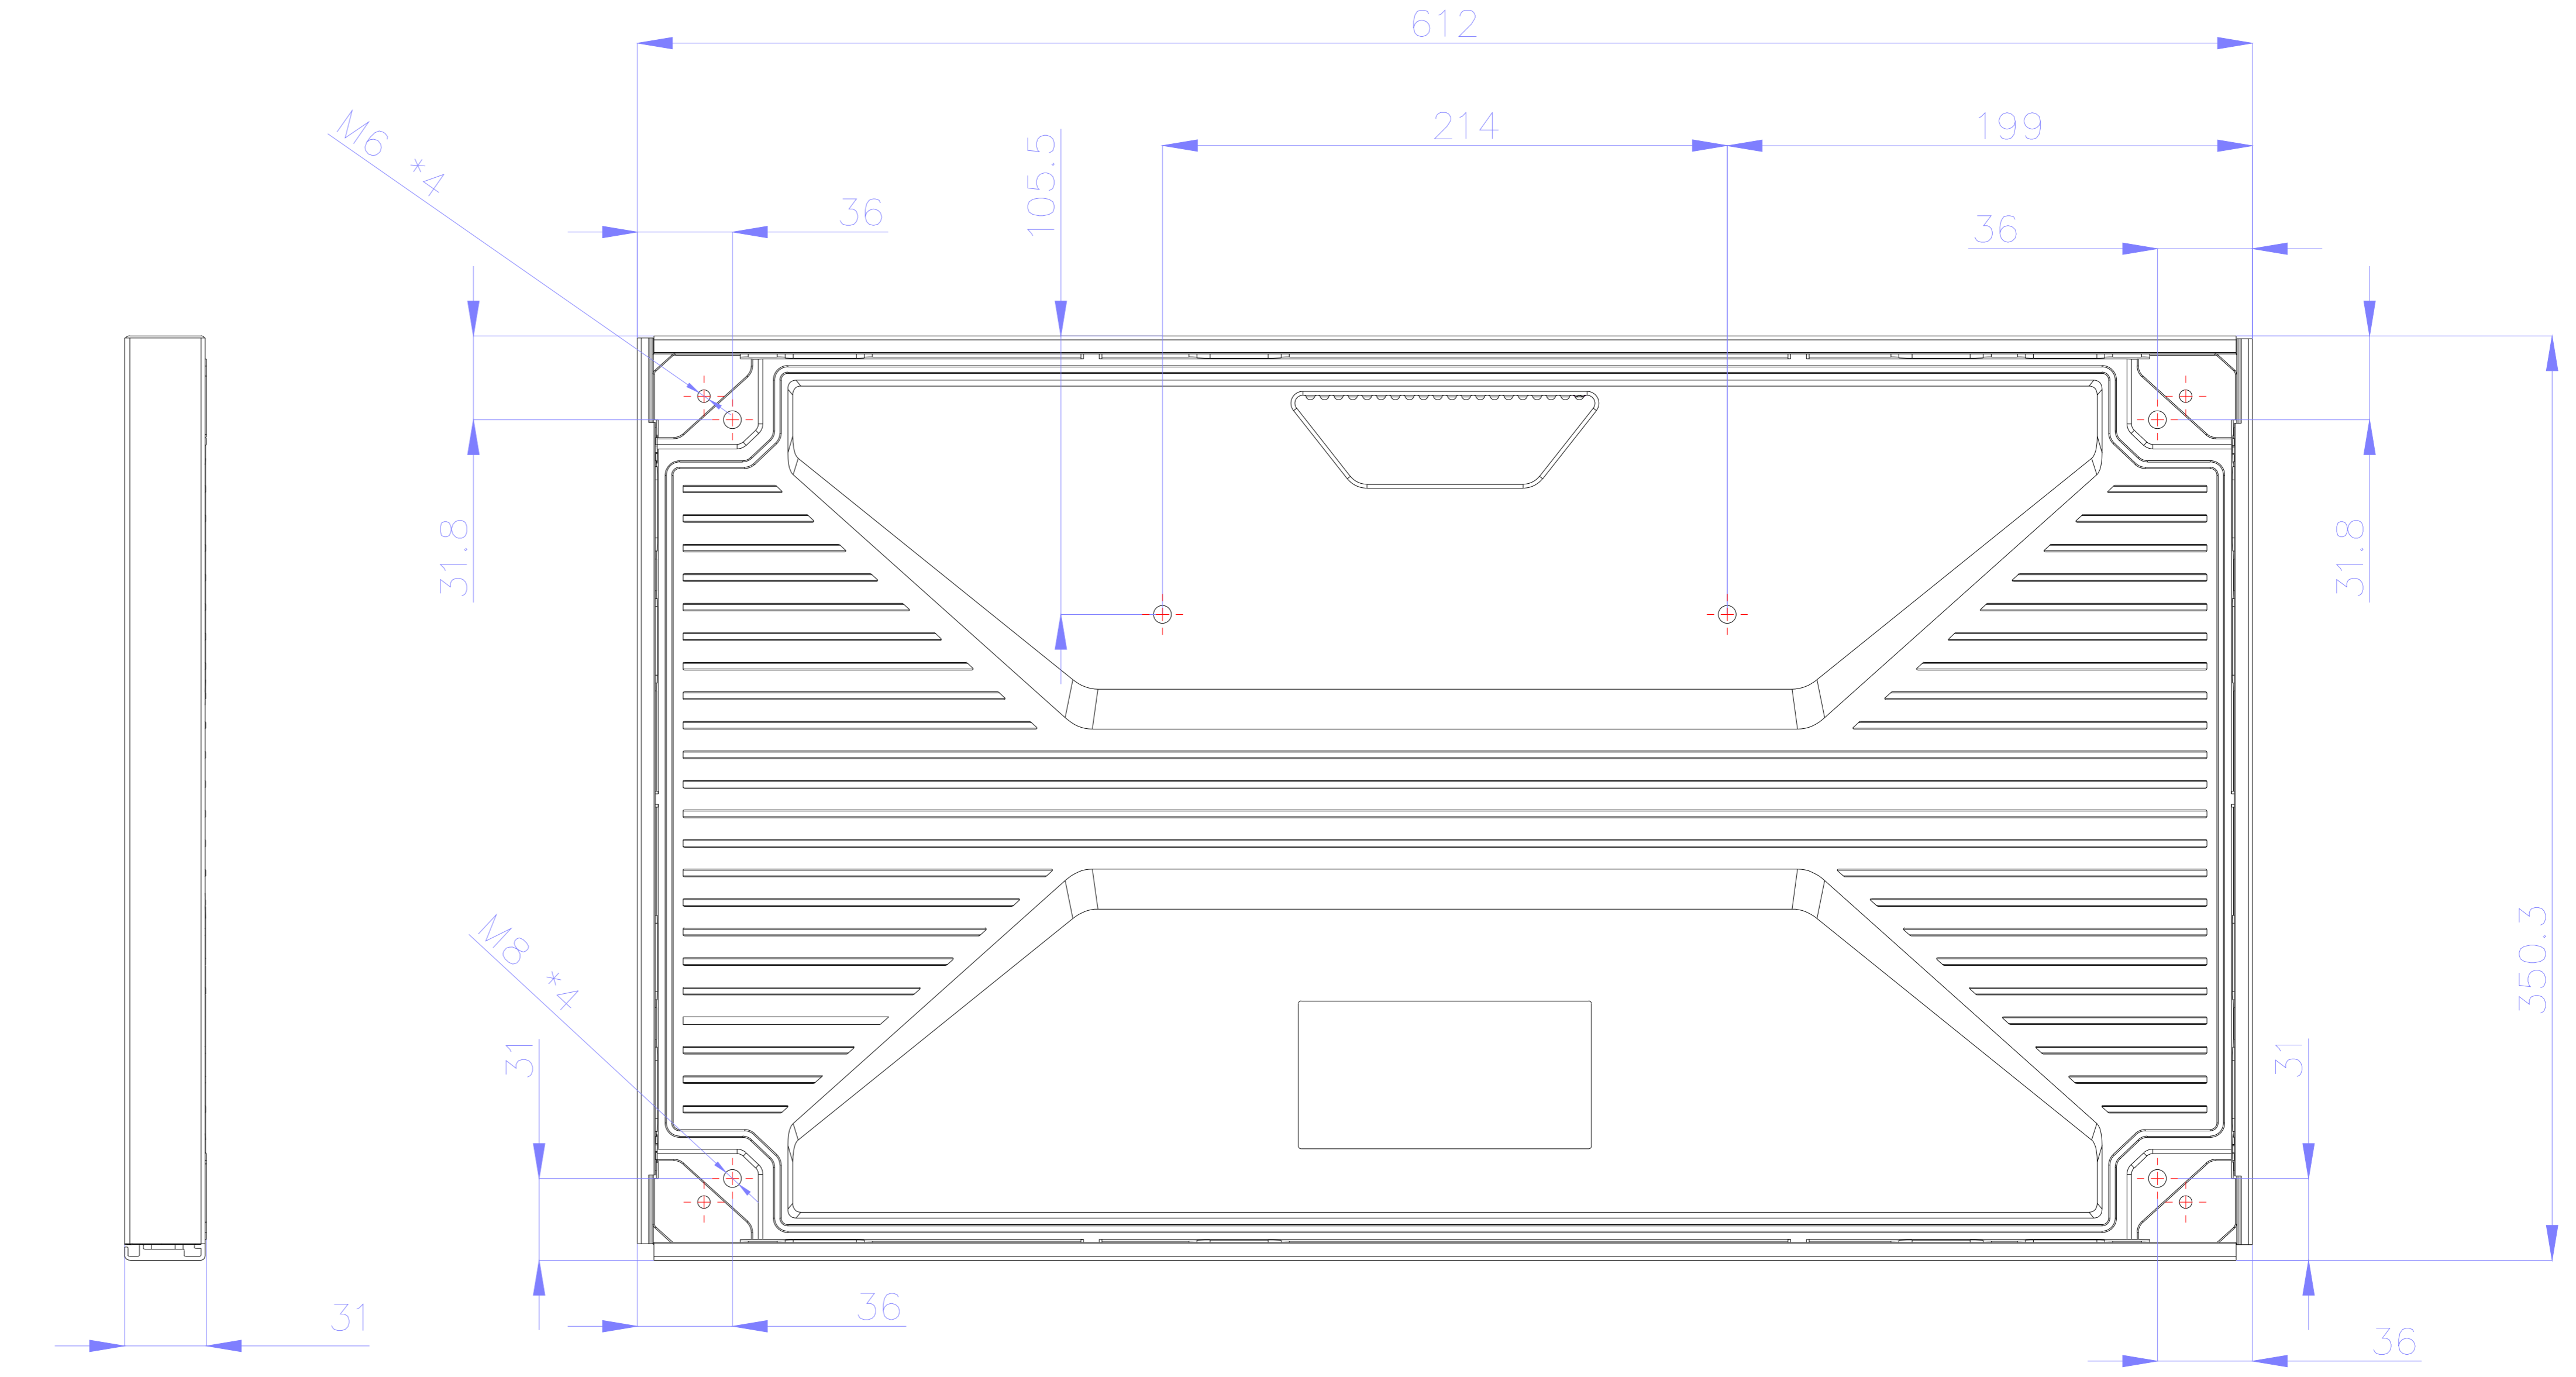

bezel(top&bottom)

bezel

NAME : LDC027

TITLE	SCALE	Rev.
UNIT	1	SHEET
mm	1	1 OF 1

	Description
1	Bezel(left)
2	Bezel(top&bottom)
3	Bezel(right)
4	Screw *8
5	LED module

NAME : LDC027

TITLE	Exploded view	Rev.
UNIT	SCALE	SHEET
mm	 	1 OF 1

NAME : Cabinet hook

TITLE	Rev.
UNIT	SCALE SHEET
mm	1 OF 1

NAME : Wall mount

TITLE	Wall mount-1799mm	Rev.
UNIT	mm	SCALE
		SHEET
		1 OF 1

NAME : Wall mount

TITLE	Wall mount -1199mm	Rev.
UNIT	mm	SCALE SHEET
		1 OF 1

NAME : Wall mount

TITLE	Wall mount -476mm	Rev.
UNIT	mm	SCALE SHEET
		1 OF 1

NAME : Wall mount

TITLE	Rev.
UNIT	SCALE SHEET
mm	1 OF 1

ViewSonic 

NAME : Wall mount Connection plate

TITLE		Rev.
UNIT		SHEET
mm		1 OF 1