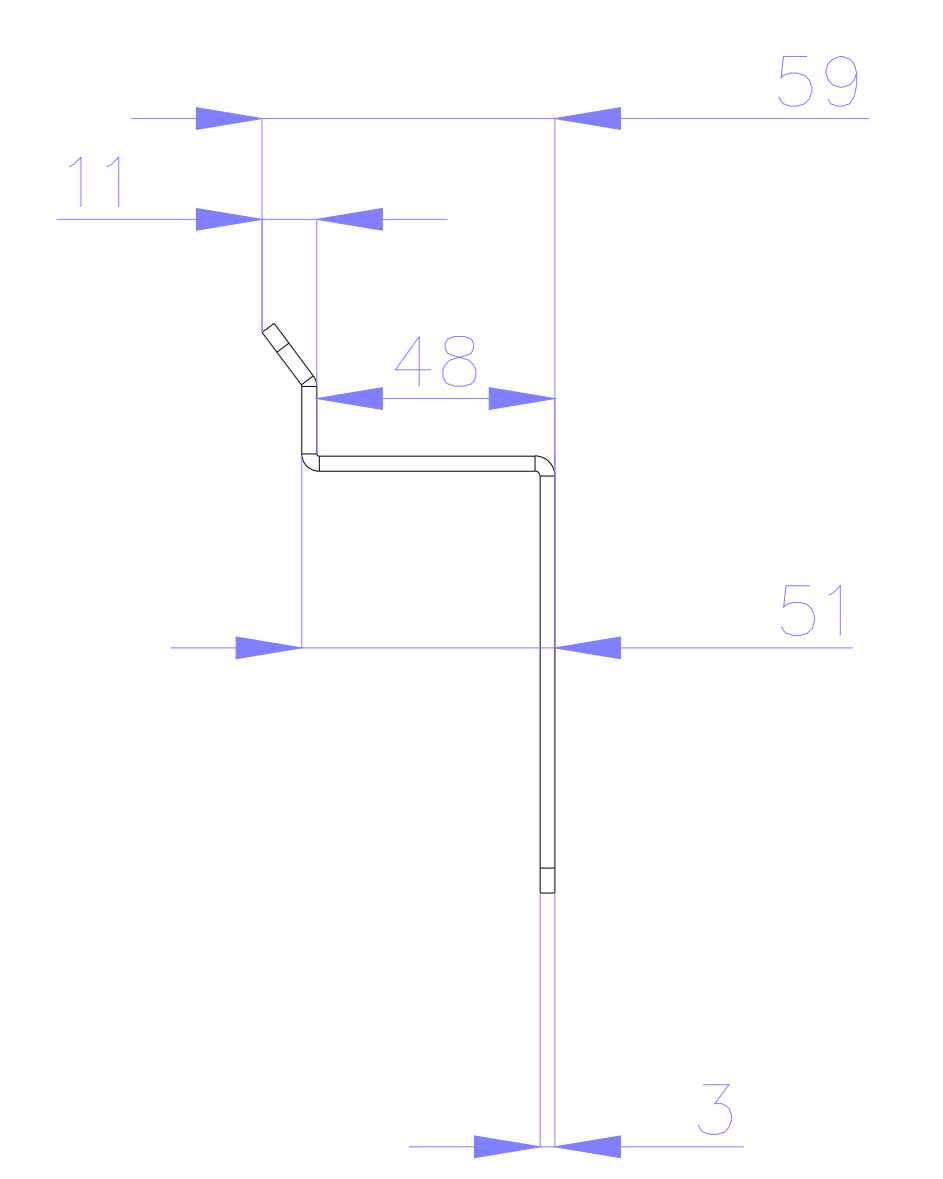

bezel(top&bottom)

bezel

NAME : LDC027

TITLE	SCALE	Rev.
UNIT	1	SHEET
mm	1	1 OF 1

	Description
1	Bezel(left)
2	Bezel(top&bottom)
3	Bezel(right)
4	Screw *8
5	LED module

NAME : LDC027

TITLE	Exploded view	Rev.
UNIT	SCALE	SHEET
mm	 	1 OF 1

NAME : Cabinet hook

TITLE	Rev.
UNIT	SCALE SHEET
mm	1 OF 1

NAME : Wall mount

TITLE	Wall mount-1799mm	Rev.
UNIT	mm	SCALE
		SHEET
		1 OF 1

NAME : Wall mount

TITLE	Wall mount -1199mm	Rev.
UNIT	mm	SCALE SHEET
		1 OF 1

NAME : Wall mount

TITLE	Wall mount -476mm	Rev.
UNIT	mm	SCALE SHEET
		1 OF 1

NAME : Wall mount

TITLE	Rev.
UNIT	SCALE SHEET
mm	1 OF 1

ViewSonic 

NAME : Wall mount Connection plate

TITLE		Rev.
UNIT		SHEET
mm		1 OF 1