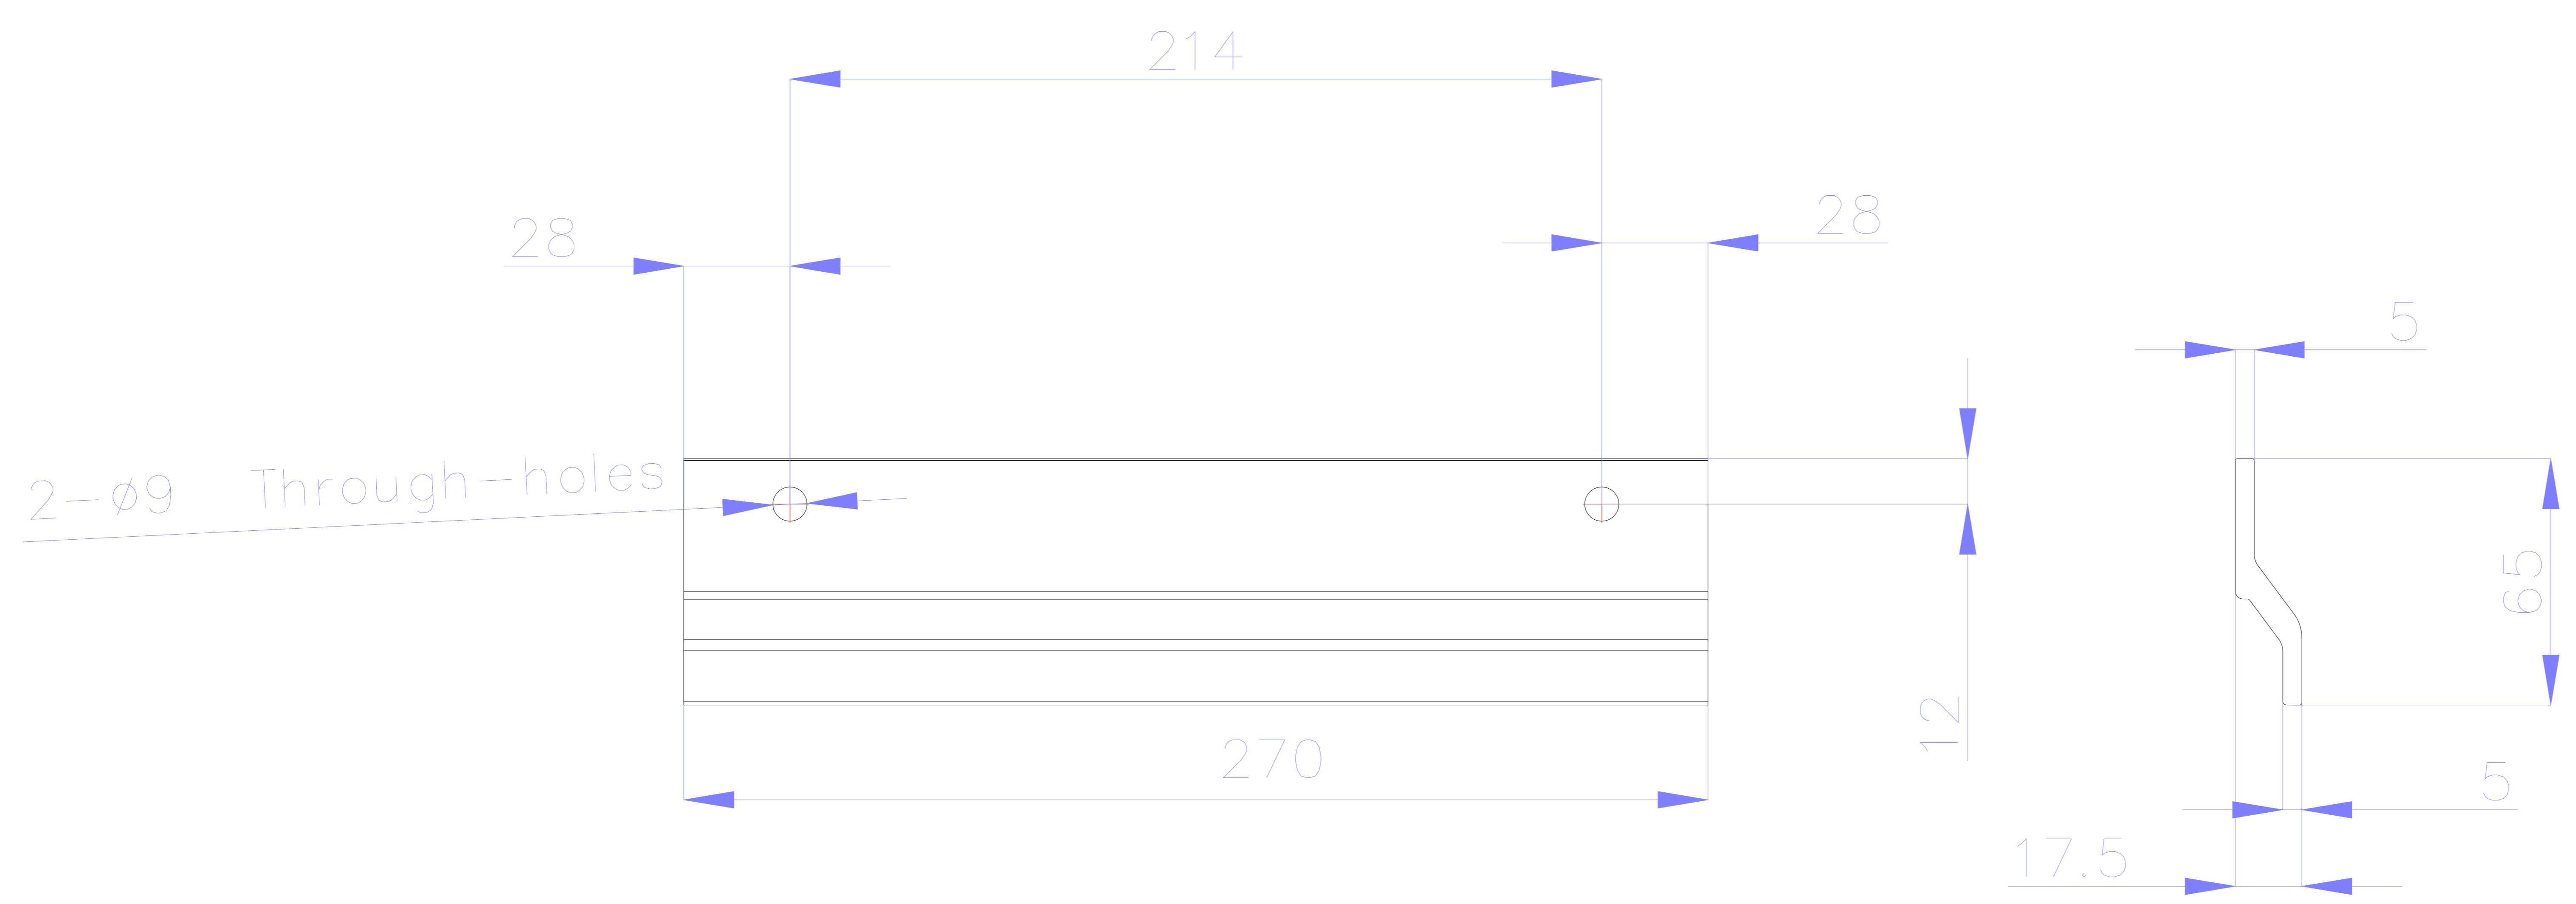

bezel(top&bottom)

bezel

NAME : LDC027

TITLE	SCALE	Rev.
UNIT	1	SHEET
mm	1	1 OF 1

	Description
1	Bezel(left)
2	Bezel(top&bottom)
3	Bezel(right)
4	Screw *8
5	LED module

NAME : LDC027

TITLE	Exploded view	Rev.
UNIT	SCALE	SHEET
mm	 	1 OF 1

NAME : Cabinet hook

TITLE	Rev.
UNIT	SCALE SHEET
mm	1 OF 1

NAME : Wall mount

TITLE	Wall mount-1799mm	Rev.
UNIT	mm	SCALE
		SHEET
		1 OF 1

NAME : Wall mount

TITLE	Wall mount -1199mm	Rev.
UNIT	mm	SCALE SHEET
		1 OF 1

NAME : Wall mount

TITLE	Wall mount -476mm	Rev.
UNIT	mm	SCALE SHEET
		1 OF 1

NAME : Wall mount

TITLE	Rev.
UNIT	SCALE SHEET
mm	1 OF 1

ViewSonic 

NAME : Wall mount Connection plate

TITLE		Rev.
UNIT		SHEET
mm		1 OF 1