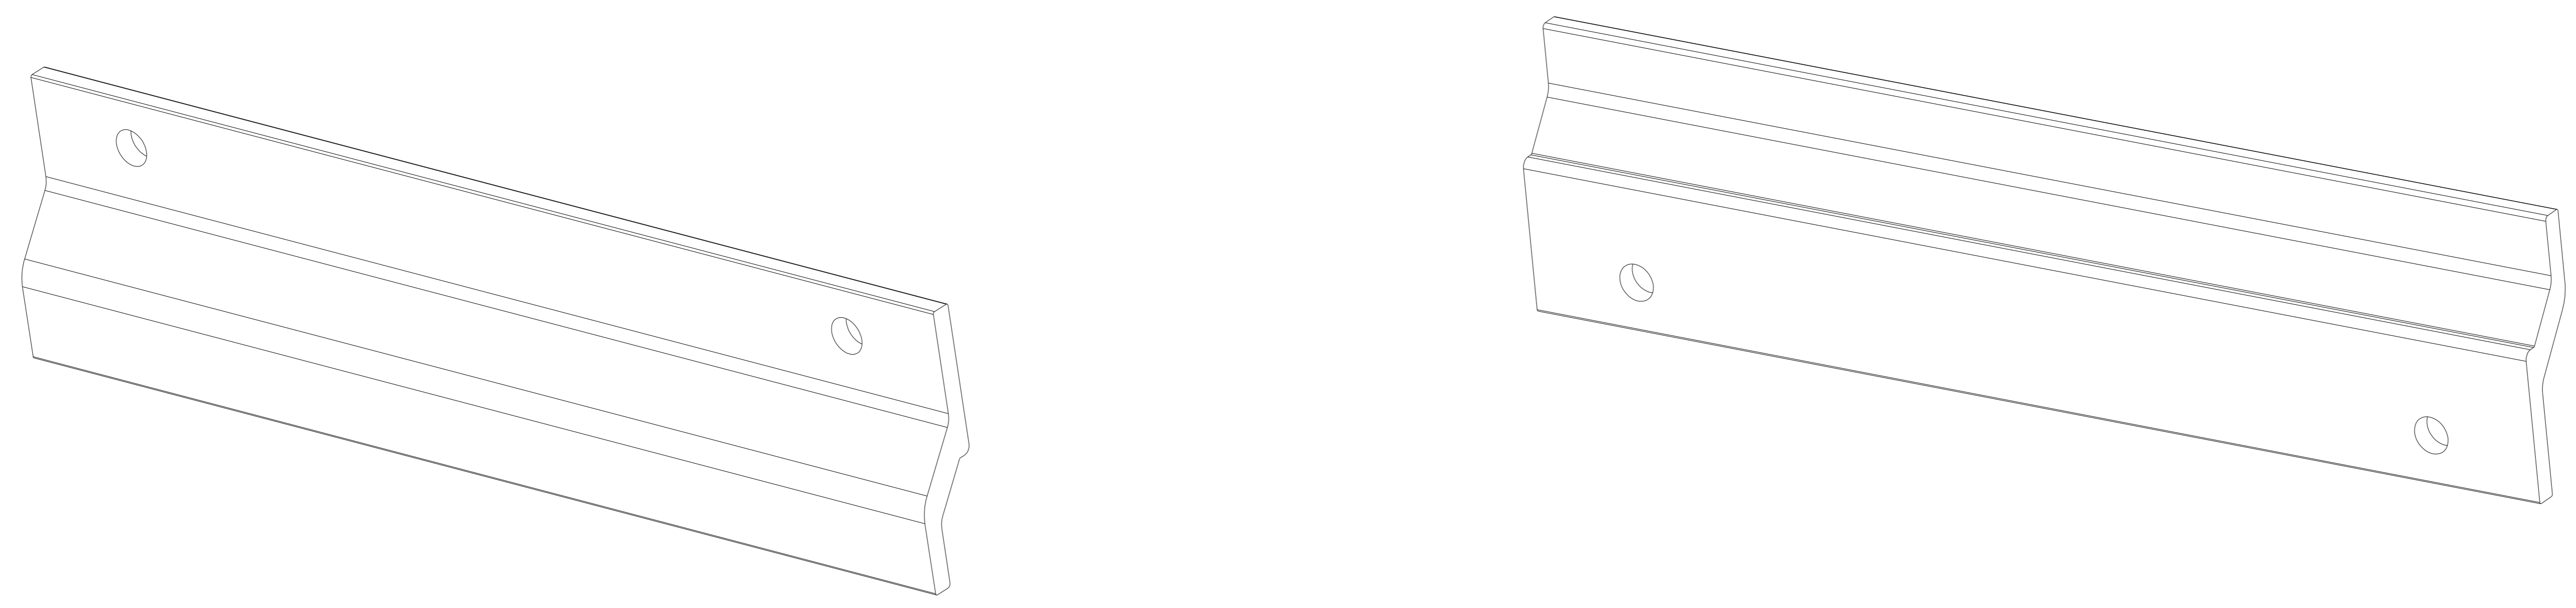

bezel(top&bottom)

bezel

NAME : LDC027

TITLE	SCALE	Rev.
UNIT	1	SHEET
mm	1	1 OF 1

	Description
1	Bezel(left)
2	Bezel(top&bottom)
3	Bezel(right)
4	Screw *8
5	LED module

NAME : LDC027

TITLE	Exploded view	Rev.
UNIT	SCALE	SHEET
mm	 	1 OF 1

NAME : Cabinet hook

TITLE	Rev.
UNIT	SCALE SHEET
mm	1 OF 1

NAME : Wall mount

TITLE	Wall mount-1799mm	Rev.
UNIT	mm	SCALE
		SHEET
		1 OF 1

NAME : Wall mount

TITLE	Wall mount -1199mm	Rev.
UNIT	mm	SCALE SHEET
		1 OF 1

NAME : Wall mount

TITLE	Wall mount -476mm	Rev.
UNIT	mm	SCALE SHEET
		1 OF 1

NAME : Wall mount

TITLE	Rev.
UNIT	SCALE SHEET
mm	1 OF 1

ViewSonic 

NAME : Wall mount Connection plate

TITLE		Rev.
UNIT		SHEET
mm		1 OF 1