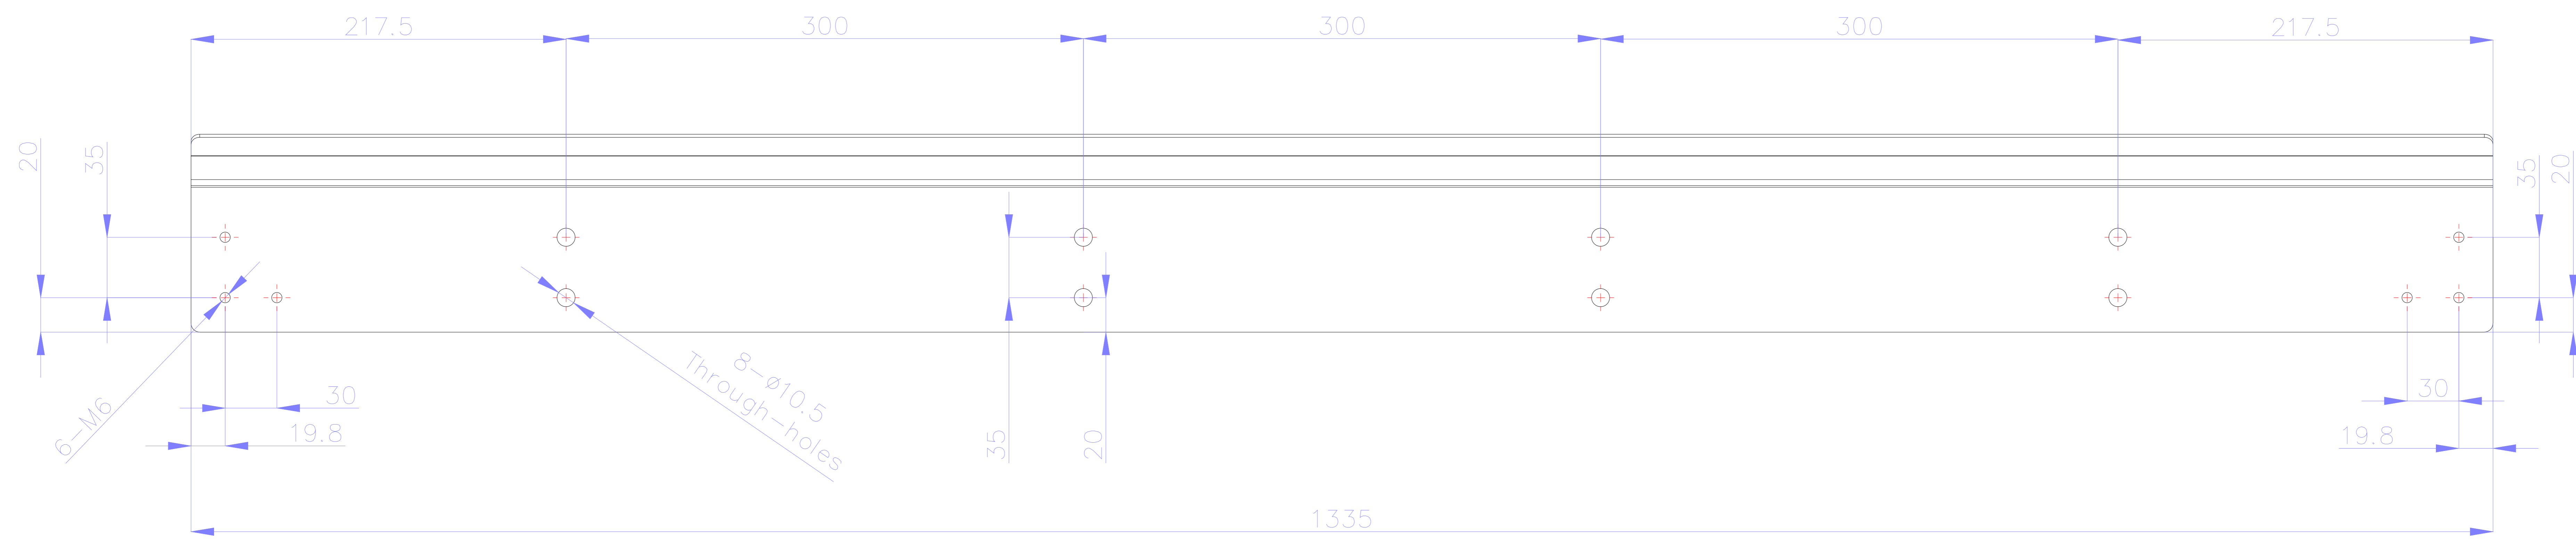

bezel(top&bottom)

bezel

NAME : LDC027

TITLE	SCALE	Rev.
UNIT	1	SHEET
mm	1	1 OF 1

	Description
1	Bezel(left)
2	Bezel(top&bottom)
3	Bezel(right)
4	Screw *8
5	LED module

NAME : LDC027

TITLE	Exploded view	Rev.
UNIT	SCALE	SHEET
mm	 	1 OF 1

NAME : Cabinet hook

TITLE	Rev.
UNIT	SCALE SHEET
mm	1 OF 1

NAME : Wall mount

TITLE	Wall mount-1799mm	Rev.
UNIT	mm	SCALE
		SHEET
		1 OF 1

NAME : Wall mount

TITLE	Wall mount -1199mm	Rev.
UNIT	mm	SCALE SHEET
		1 OF 1

NAME : Wall mount

TITLE	Wall mount -476mm	Rev.
UNIT	mm	SCALE SHEET
		1 OF 1

NAME : Wall mount

TITLE	Rev.
UNIT	SCALE SHEET
mm	1 OF 1

ViewSonic 

NAME : Wall mount Connection plate

TITLE		Rev.
UNIT		SHEET
mm		1 OF 1