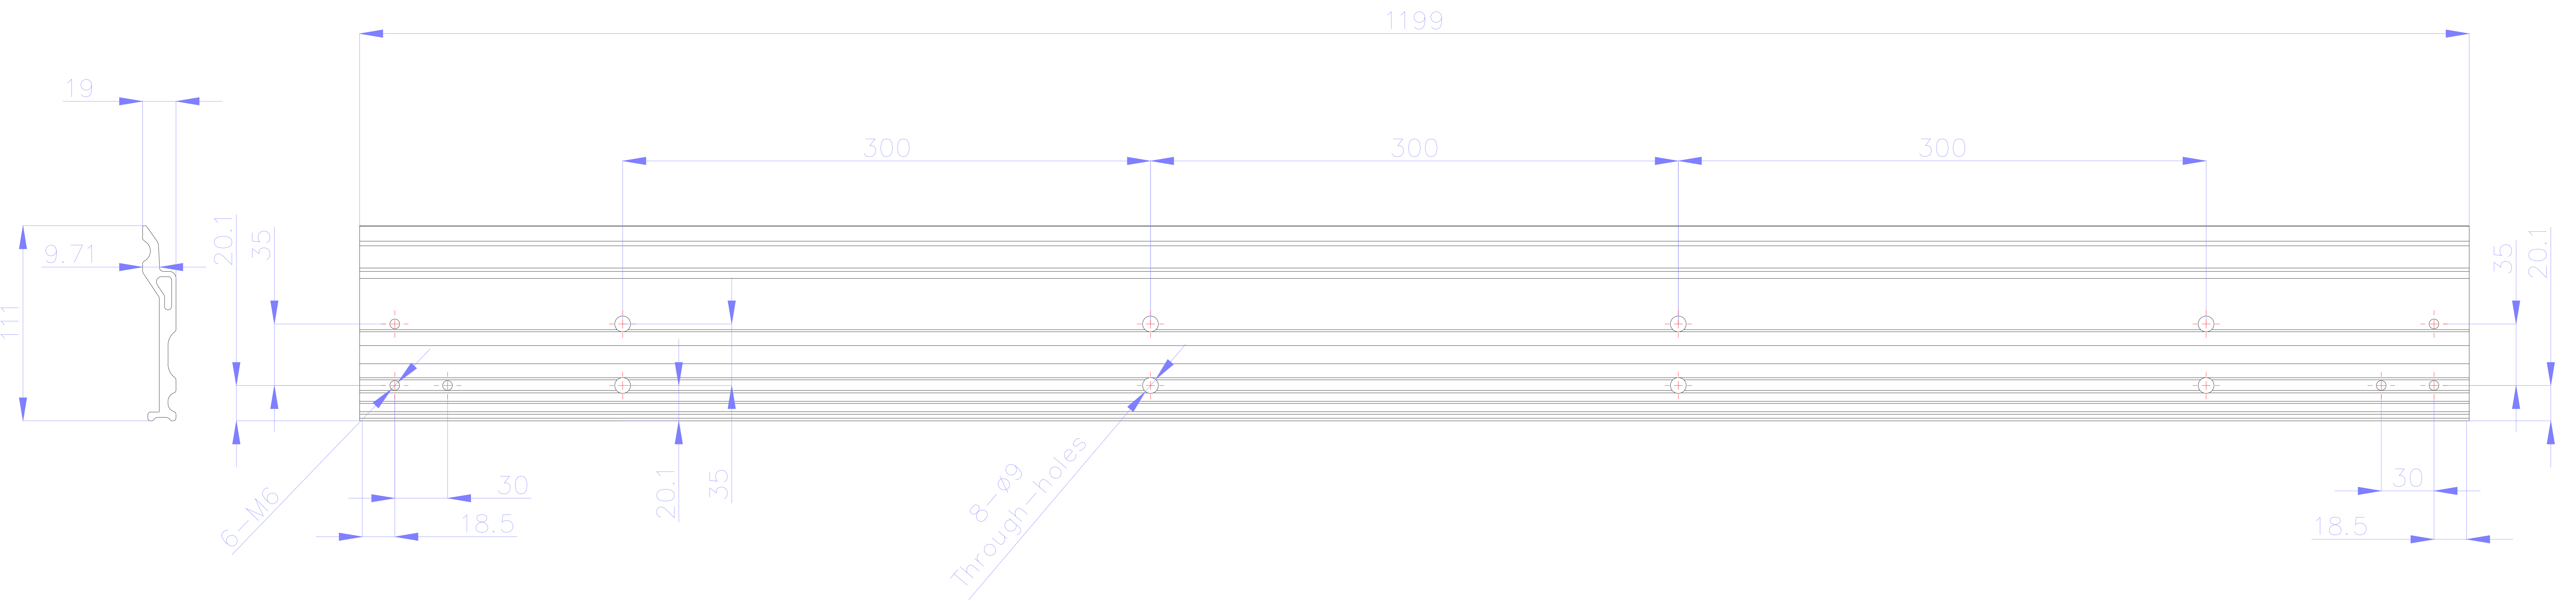

bezel(top&bottom)

bezel

NAME : LDC027

TITLE	SCALE	Rev.
UNIT	1	SHEET
mm	1	1 OF 1

	Description
1	Bezel(left)
2	Bezel(top&bottom)
3	Bezel(right)
4	Screw *8
5	LED module

NAME : LDC027

TITLE	Exploded view	Rev.
UNIT	SCALE	SHEET
mm	 	1 OF 1

NAME : Cabinet hook

TITLE	Rev.
UNIT	SCALE SHEET
mm	1 OF 1

NAME : Wall mount

TITLE	Wall mount-1799mm	Rev.
UNIT	mm	SCALE
		SHEET
		1 OF 1

NAME : Wall mount

TITLE	Wall mount -1199mm	Rev.
UNIT	mm	SCALE SHEET
		1 OF 1

NAME : Wall mount

TITLE	Wall mount -476mm	Rev.
UNIT	mm	SCALE SHEET
		1 OF 1

NAME : Wall mount

TITLE	Rev.
UNIT	SCALE SHEET
mm	1 OF 1

ViewSonic 

NAME : Wall mount Connection plate

TITLE		Rev.
UNIT		SHEET
mm		1 OF 1