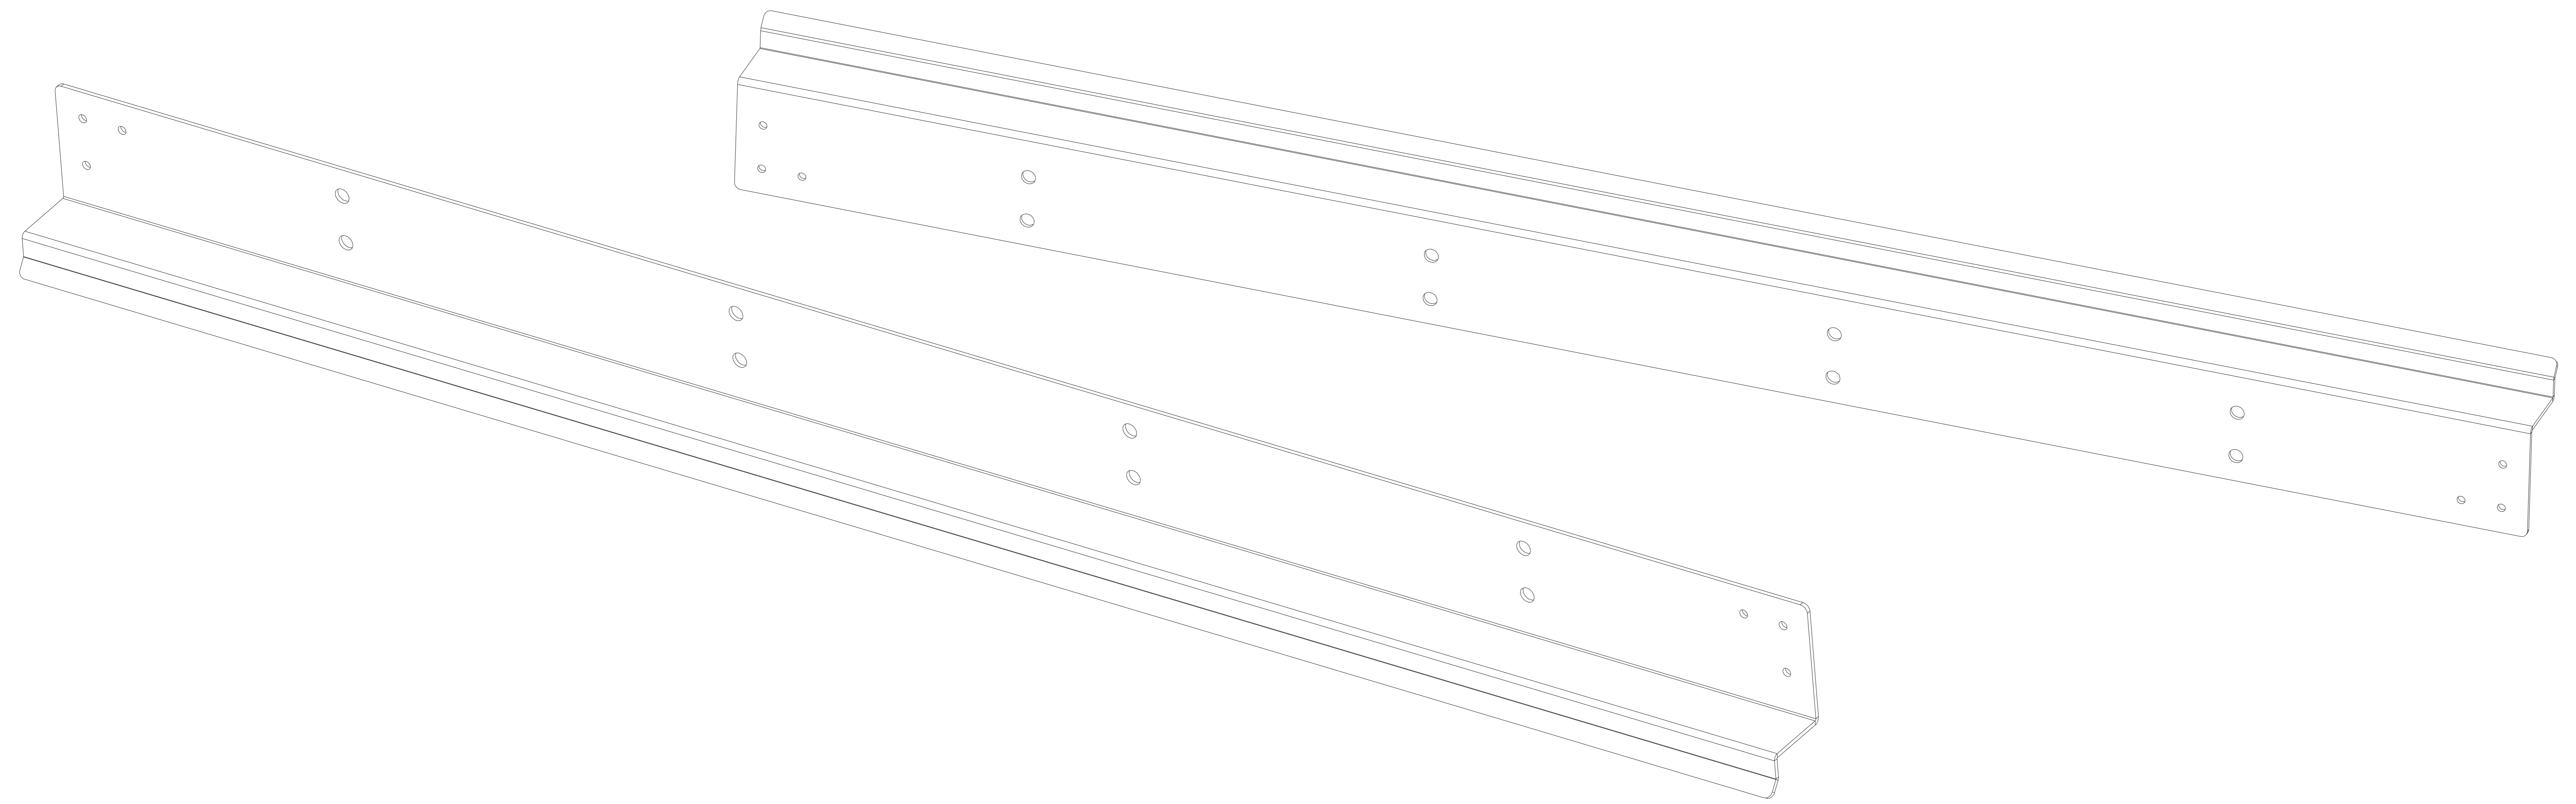

bezel(top&bottom)

bezel

NAME : LDC027

TITLE	SCALE	Rev.
UNIT	1	SHEET
mm	1	1 OF 1

	Description
1	Bezel(left)
2	Bezel(top&bottom)
3	Bezel(right)
4	Screw *8
5	LED module

NAME : LDC027

TITLE	Exploded view	Rev.
UNIT	SCALE	SHEET
mm	 	1 OF 1

NAME : Cabinet hook

TITLE	Rev.
UNIT	SCALE SHEET
mm	1 OF 1

NAME : Wall mount

TITLE	Wall mount-1799mm	Rev.
UNIT	mm	SCALE
		SHEET
		1 OF 1

NAME : Wall mount

TITLE	Wall mount -1199mm	Rev.
UNIT	mm	SCALE SHEET
		1 OF 1

NAME : Wall mount

TITLE	Wall mount -476mm	Rev.
UNIT	mm	SCALE SHEET
		1 OF 1

NAME : Wall mount

TITLE	Rev.
UNIT	SCALE SHEET
mm	1 OF 1

ViewSonic 

NAME : Wall mount Connection plate

TITLE		Rev.
UNIT		SHEET
mm		1 OF 1