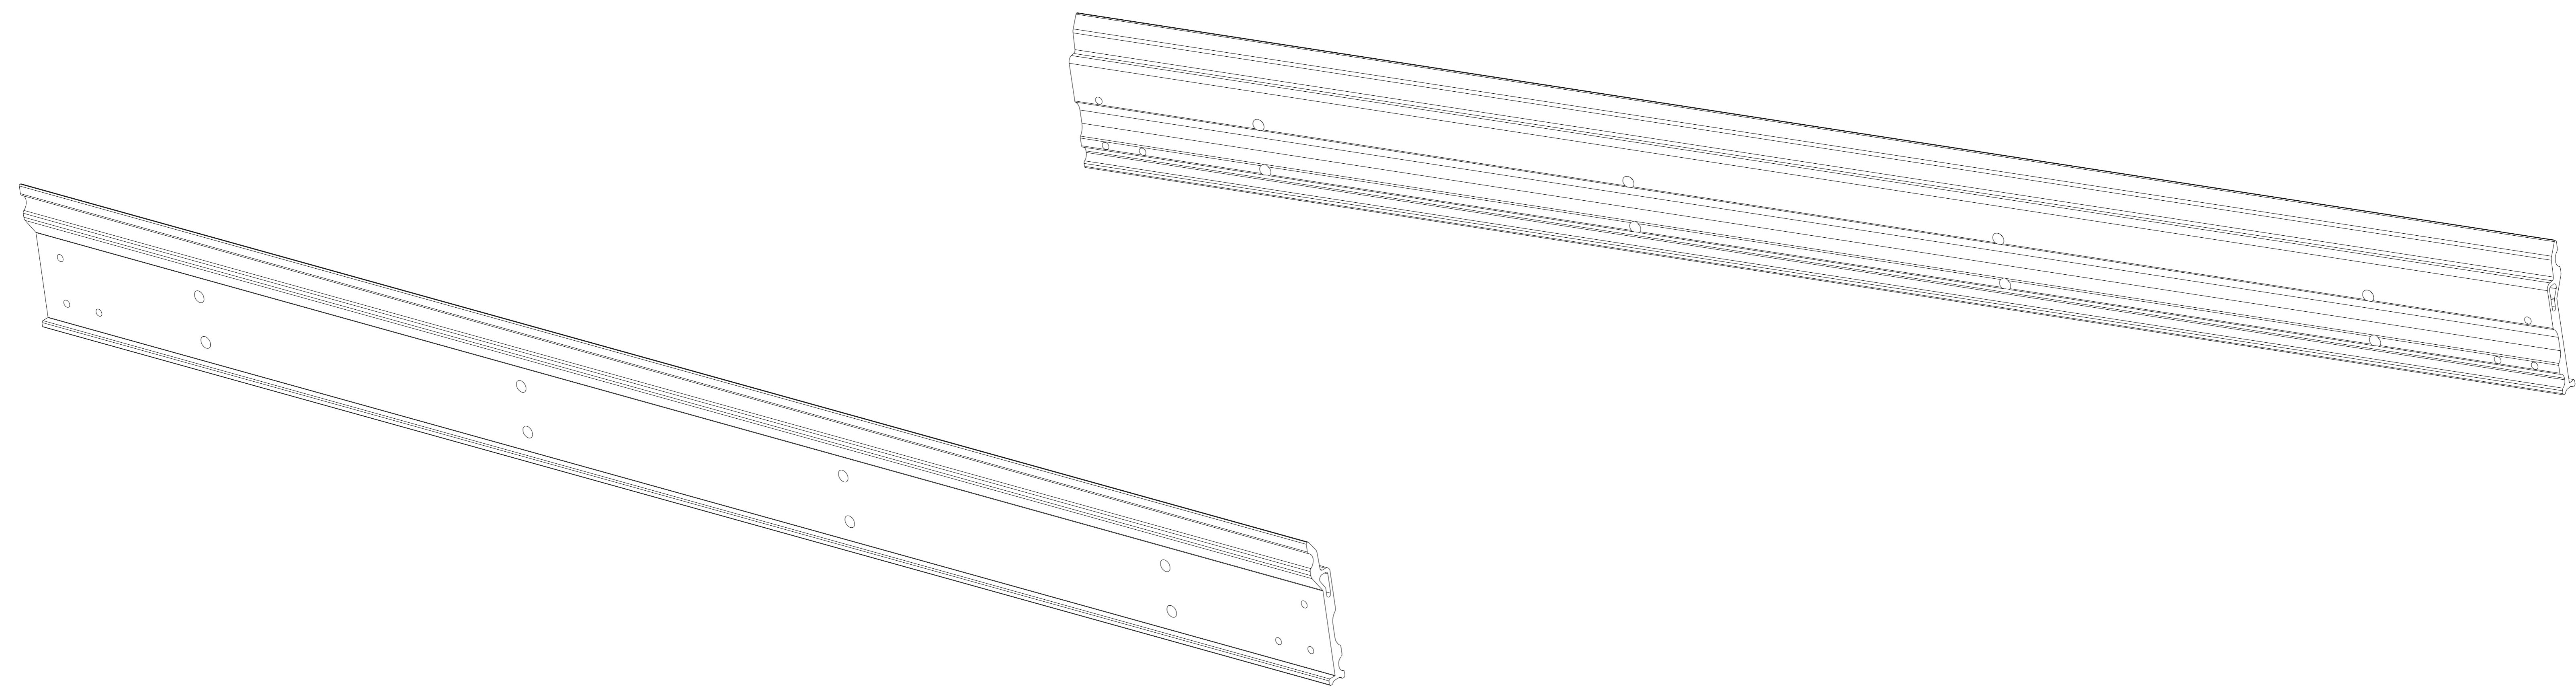

bezel(top&bottom)

bezel

NAME : LDC027

TITLE	SCALE	Rev.
UNIT	1	SHEET
mm	1	1 OF 1

	Description
1	Bezel(left)
2	Bezel(top&bottom)
3	Bezel(right)
4	Screw *8
5	LED module

NAME : LDC027

TITLE	Exploded view	Rev.
UNIT	SCALE	SHEET
mm	 	1 OF 1

NAME : Cabinet hook

TITLE	Rev.
UNIT	SCALE SHEET
mm	1 OF 1

NAME : Wall mount

TITLE	Wall mount-1799mm	Rev.
UNIT	mm	SCALE
		SHEET
		1 OF 1

NAME : Wall mount

TITLE	Wall mount -1199mm	Rev.
UNIT	mm	SCALE SHEET
		1 OF 1

NAME : Wall mount

TITLE	Wall mount -476mm	Rev.
UNIT	mm	SCALE SHEET
		1 OF 1

NAME : Wall mount

TITLE	Rev.
UNIT	SCALE SHEET
mm	1 OF 1

ViewSonic 

NAME : Wall mount Connection plate

TITLE		Rev.
UNIT		SHEET
mm		1 OF 1