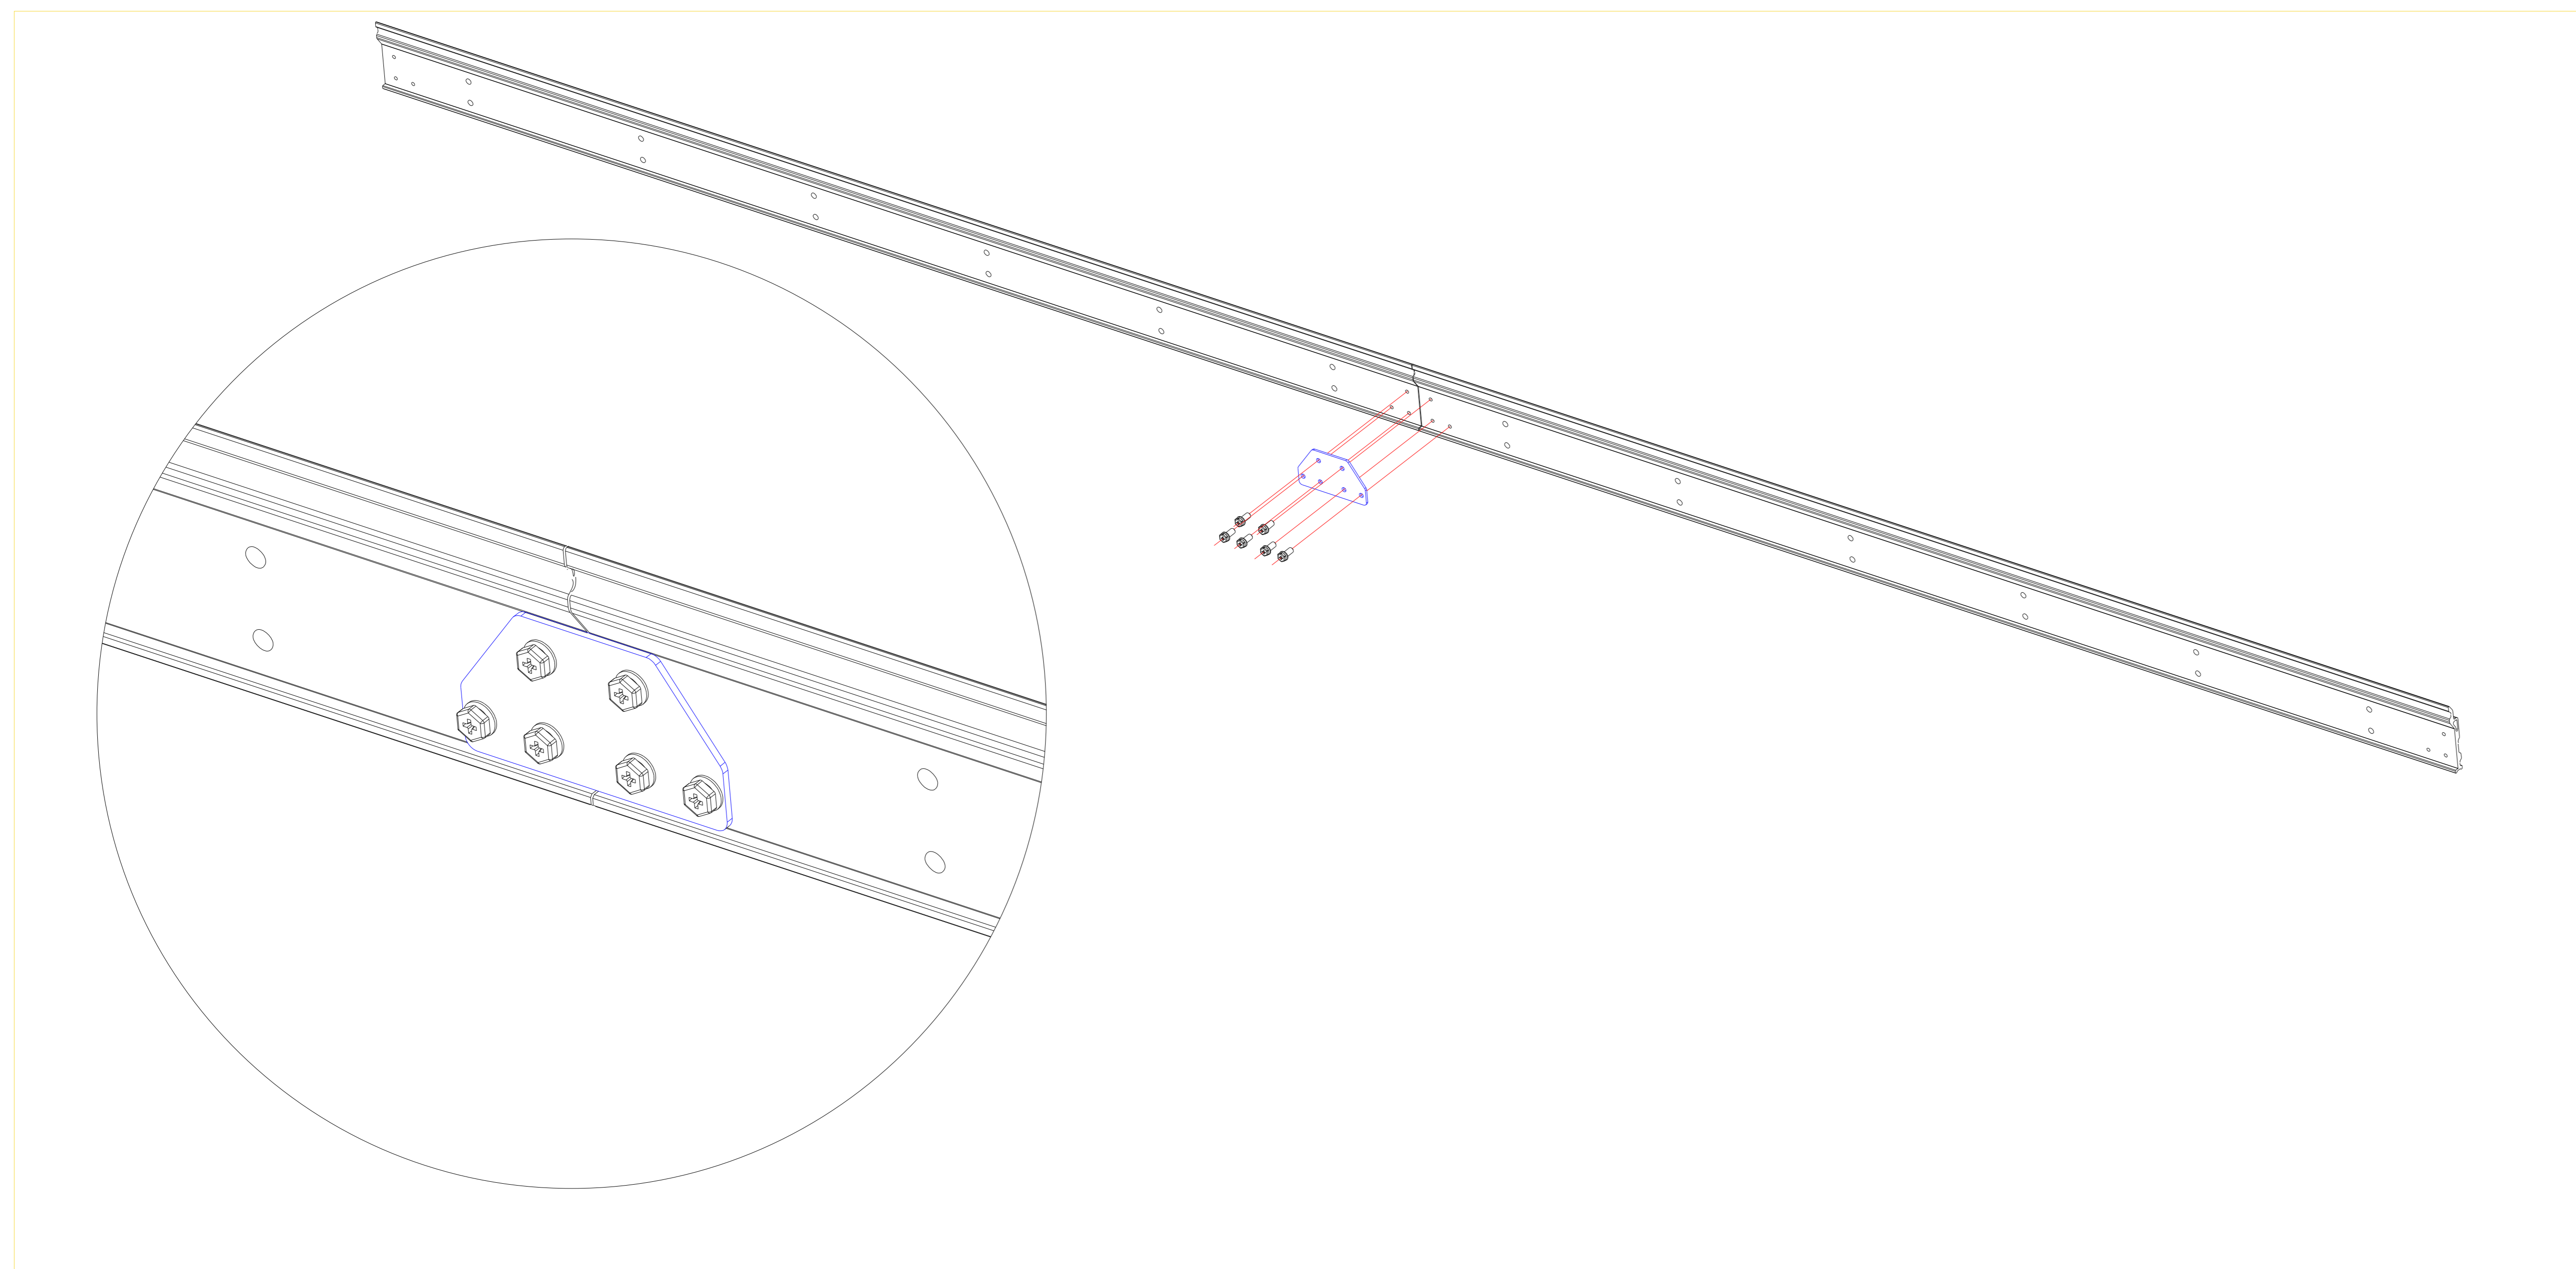

bezel(top&bottom)

bezel

NAME : LDC027

TITLE	SCALE	Rev.
UNIT	1	SHEET
mm	1	1 OF 1

	Description
1	Bezel(left)
2	Bezel(top&bottom)
3	Bezel(right)
4	Screw *8
5	LED module

NAME : LDC027

TITLE	Exploded view	Rev.
UNIT	SCALE	SHEET
mm	 	1 OF 1

NAME : Cabinet hook

TITLE	Rev.
UNIT	SCALE SHEET
mm	1 OF 1

NAME : Wall mount

TITLE	Wall mount-1799mm	Rev.
UNIT	mm	SCALE
		SHEET
		1 OF 1

NAME : Wall mount

TITLE	Wall mount -1199mm	Rev.
UNIT	mm	SCALE SHEET
		1 OF 1

NAME : Wall mount

TITLE	Wall mount -476mm	Rev.
UNIT	mm	SCALE SHEET
		1 OF 1

NAME : Wall mount

TITLE	Rev.
UNIT	SCALE SHEET
mm	1 OF 1

ViewSonic 

NAME : Wall mount Connection plate

TITLE		Rev.
UNIT		SHEET
mm		1 OF 1