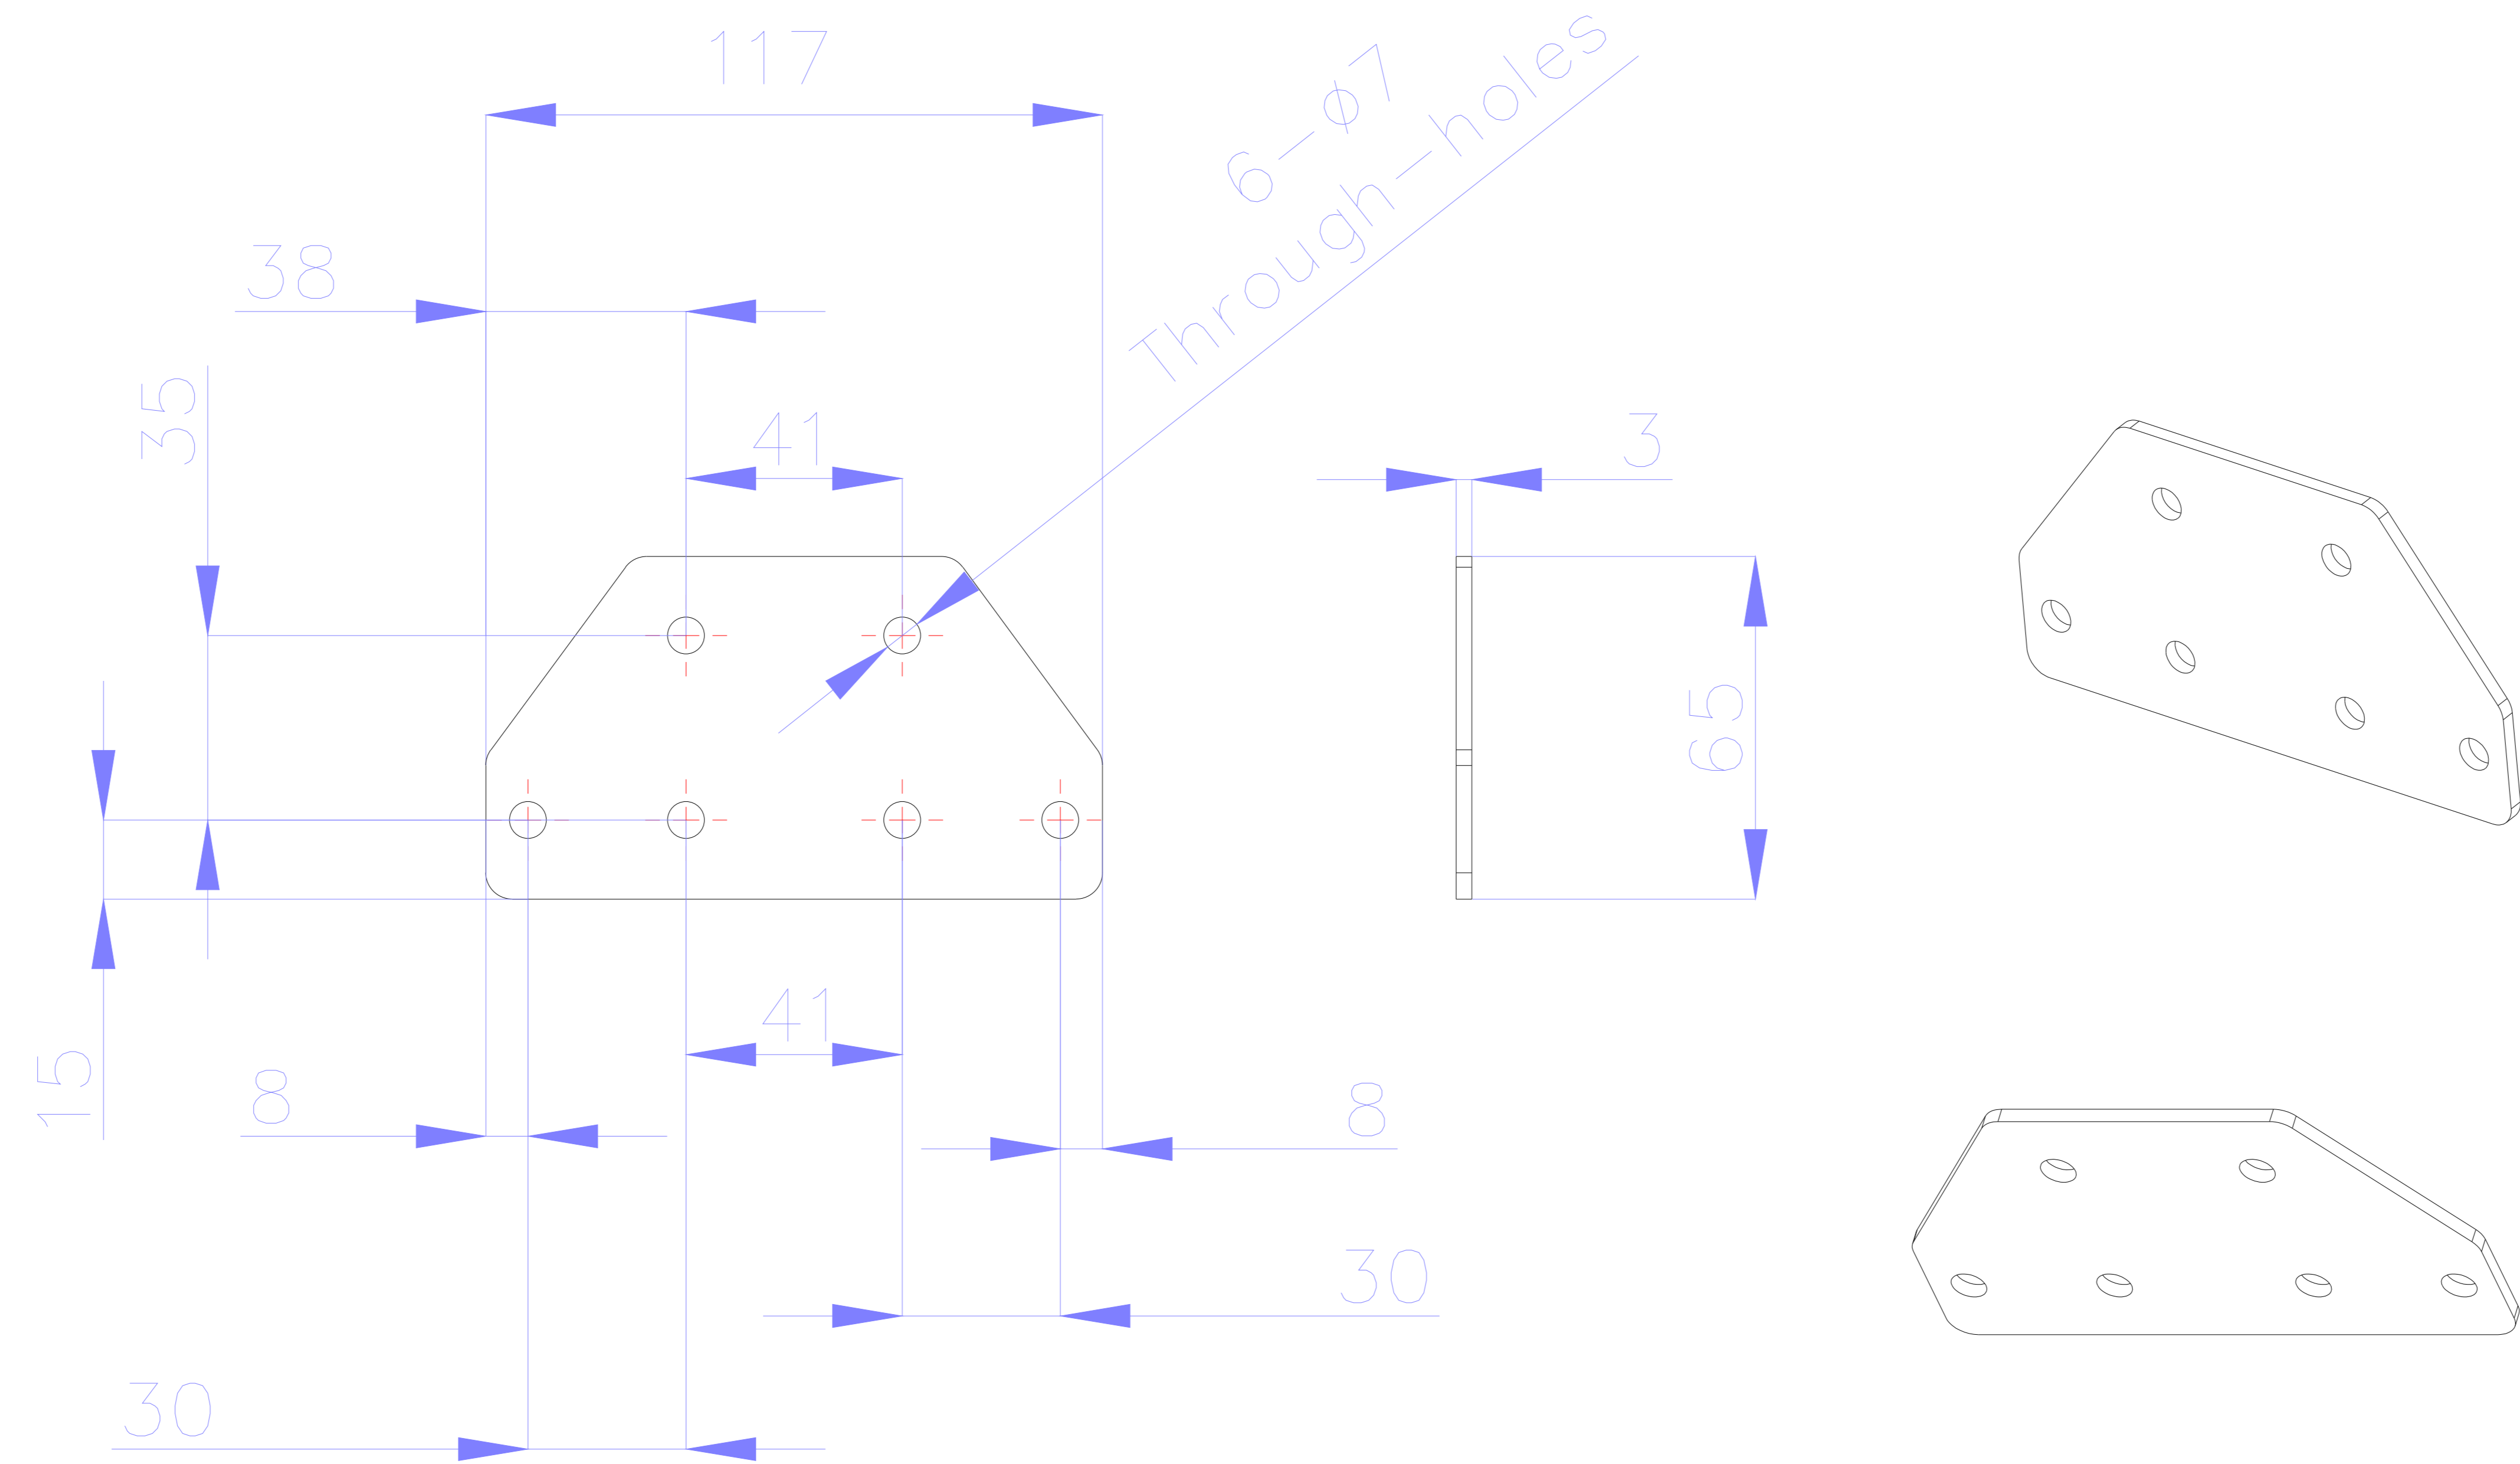

bezel(top&bottom)

bezel

NAME : LDC027

TITLE	SCALE	Rev.
UNIT	1	SHEET
mm	1	1 OF 1

	Description
1	Bezel(left)
2	Bezel(top&bottom)
3	Bezel(right)
4	Screw *8
5	LED module

NAME : LDC027

TITLE	Exploded view	Rev.
UNIT	SCALE	SHEET
mm	 	1 OF 1

NAME : Cabinet hook

TITLE	Rev.
UNIT	SCALE SHEET
mm	1 OF 1

NAME : Wall mount

TITLE	Wall mount-1799mm	Rev.
UNIT	mm	SCALE
		SHEET
		1 OF 1

NAME : Wall mount

TITLE	Wall mount -1199mm	Rev.
UNIT	mm	SCALE SHEET
		1 OF 1

NAME : Wall mount

TITLE	Wall mount -476mm	Rev.
UNIT	mm	SCALE SHEET
		1 OF 1

NAME : Wall mount

TITLE	Rev.
UNIT	SCALE SHEET
mm	1 OF 1

ViewSonic 

NAME : Wall mount Connection plate

TITLE		Rev.
UNIT		SHEET
mm		1 OF 1