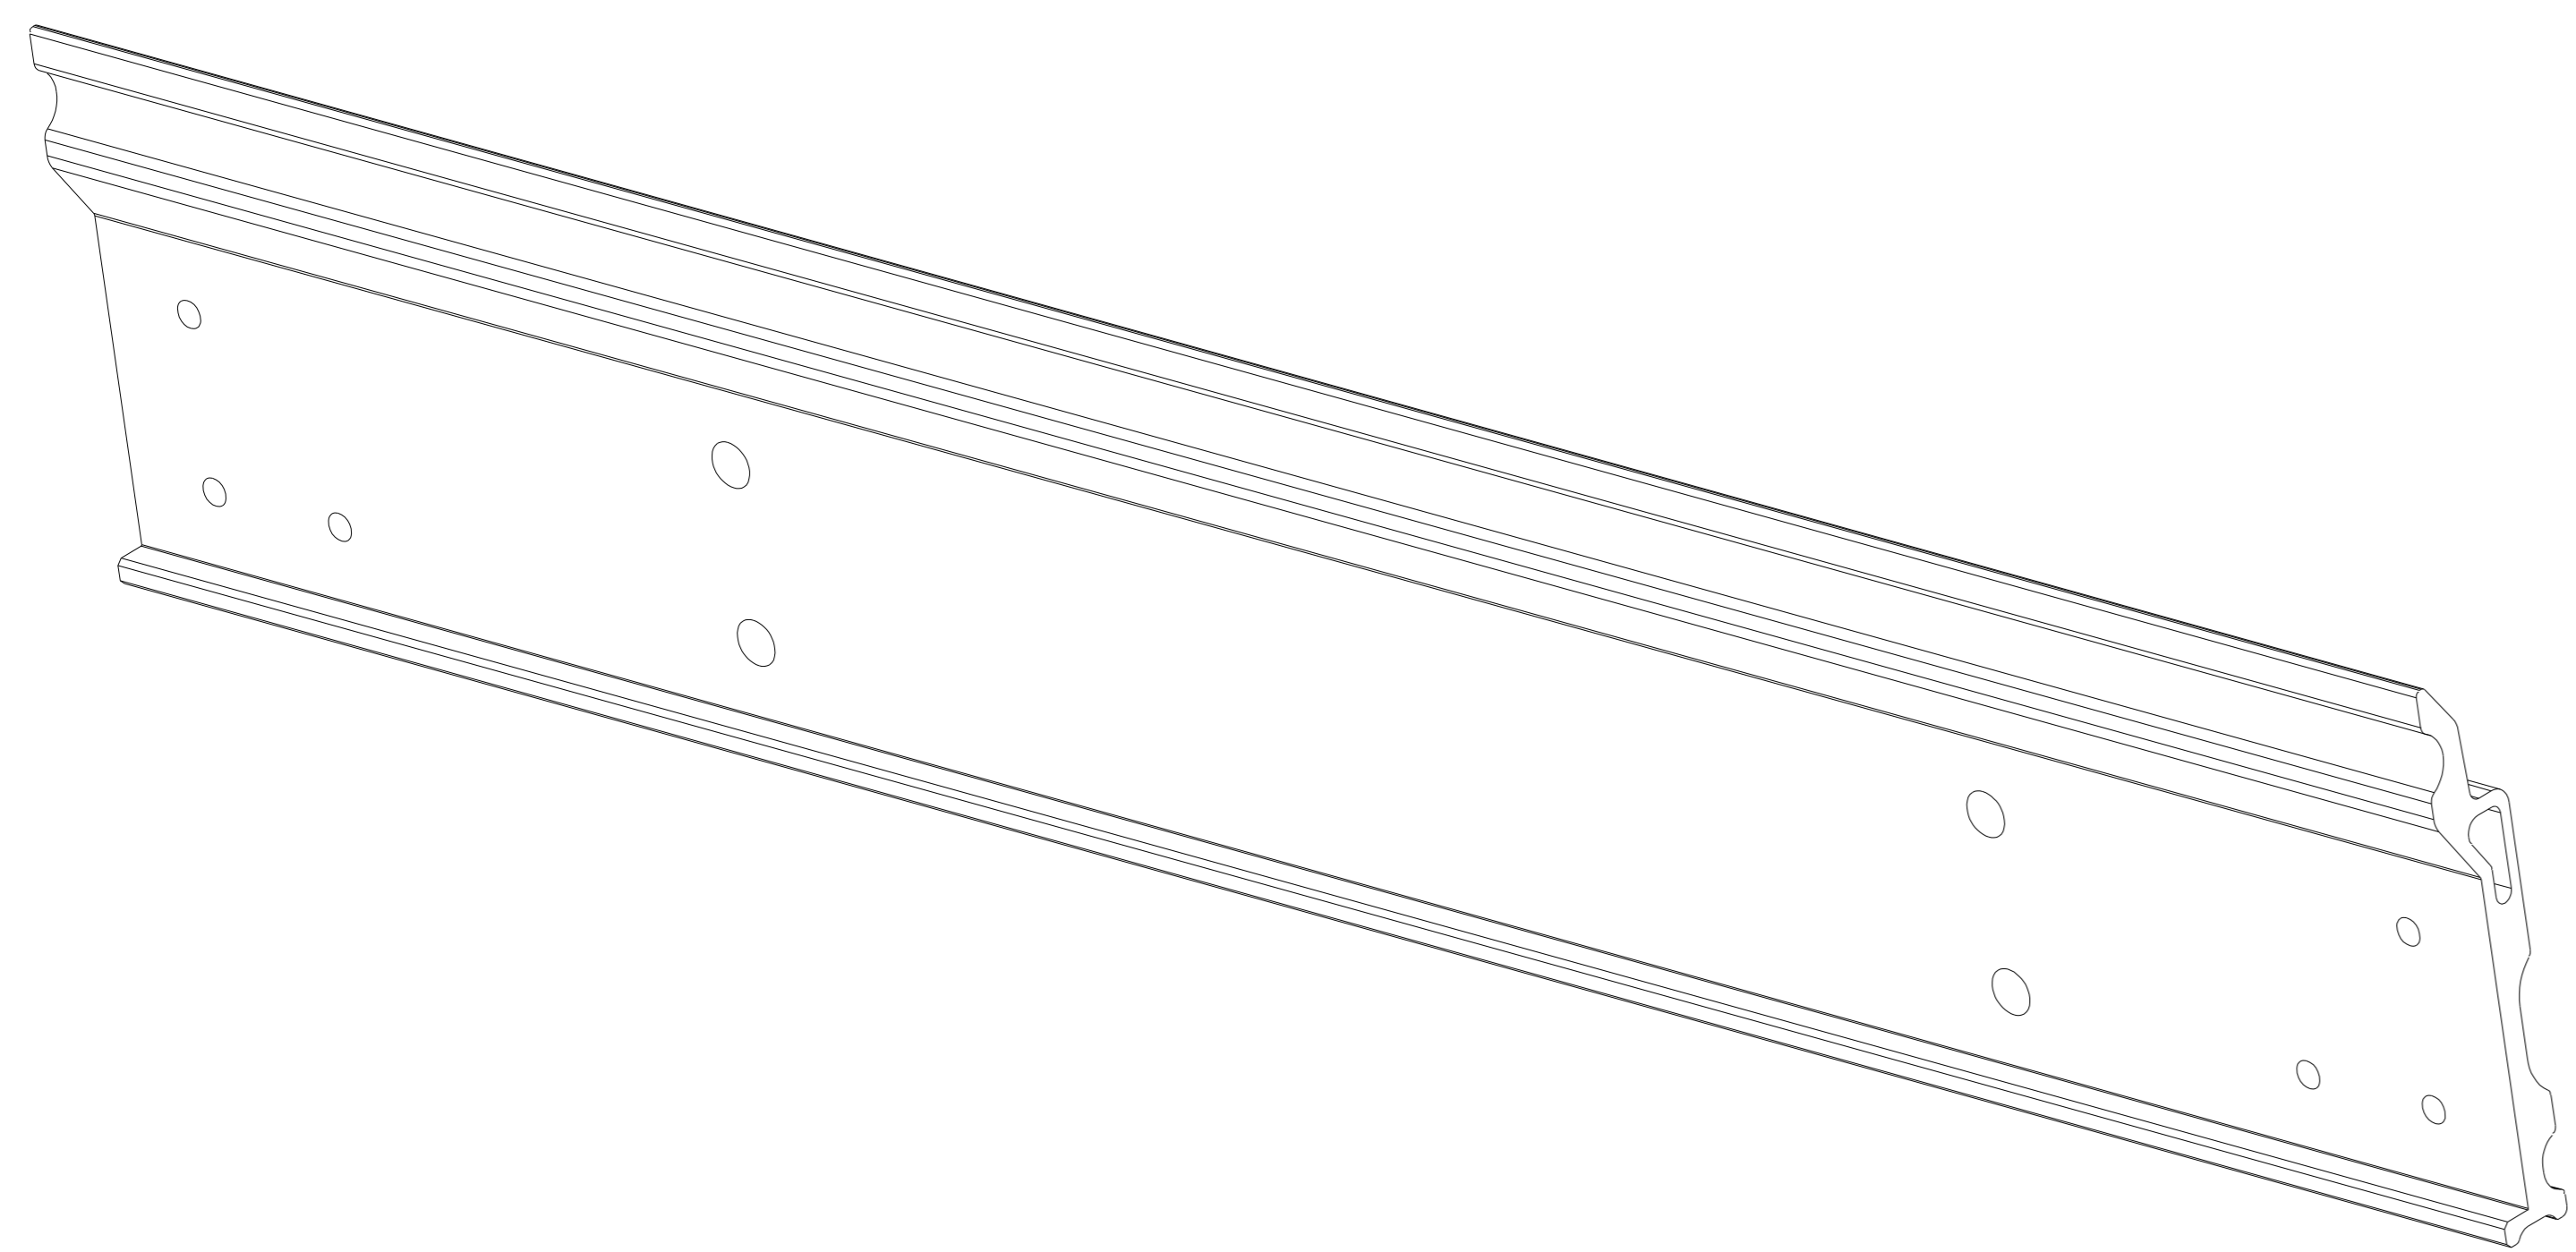

bezel(top&bottom)

bezel

NAME : LDC027

TITLE	SCALE	Rev.
UNIT	1	SHEET
mm	1	1 OF 1

	Description
1	Bezel(left)
2	Bezel(top&bottom)
3	Bezel(right)
4	Screw *8
5	LED module

NAME : LDC027

TITLE	Exploded view	Rev.
UNIT	SCALE	SHEET
mm	 	1 OF 1

NAME : Cabinet hook

TITLE	Rev.
UNIT	SCALE SHEET
mm	1 OF 1

NAME : Wall mount

TITLE	Wall mount-1799mm	Rev.
UNIT	mm	SCALE
		SHEET
		1 OF 1

NAME : Wall mount

TITLE	Wall mount -1199mm	Rev.
UNIT	mm	SCALE SHEET
		1 OF 1

NAME : Wall mount

TITLE	Wall mount -476mm	Rev.
UNIT	mm	SCALE SHEET
		1 OF 1

NAME : Wall mount

TITLE	Rev.
UNIT	SCALE SHEET
mm	1 OF 1

ViewSonic 

NAME : Wall mount Connection plate

TITLE		Rev.
UNIT		SHEET
mm		1 OF 1