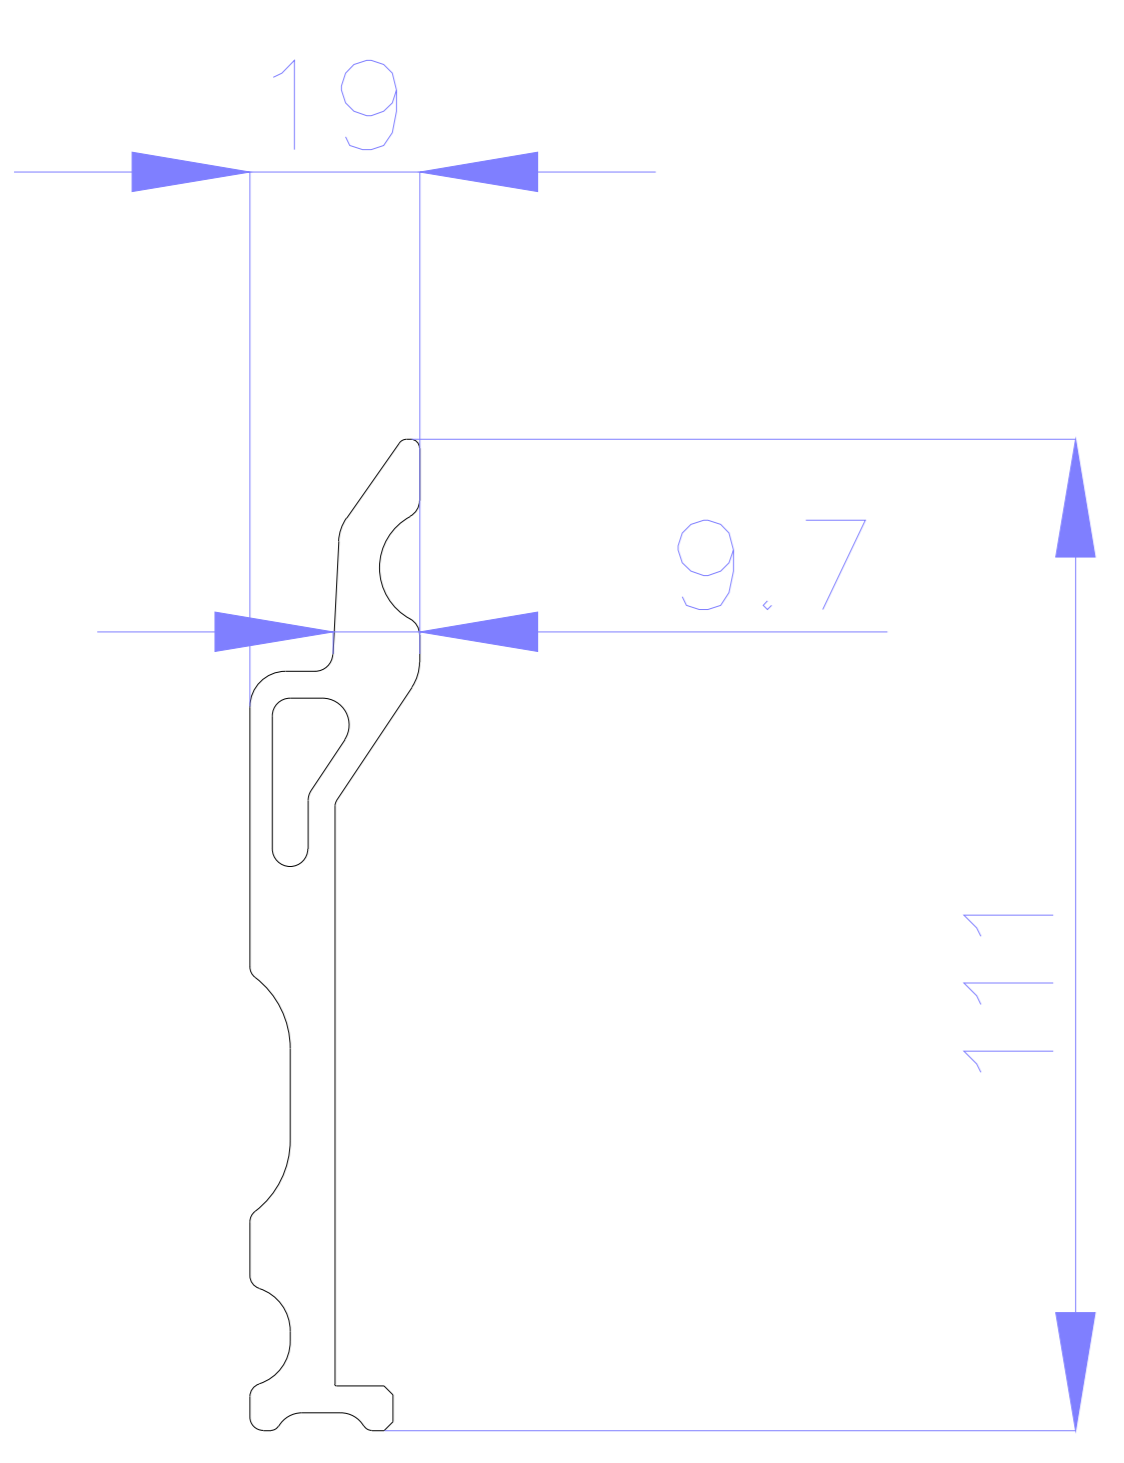

bezel(top&bottom)

bezel

NAME : LDC027

TITLE	SCALE	Rev.
UNIT	1	SHEET
mm	1	1 OF 1

	Description
1	Bezel(left)
2	Bezel(top&bottom)
3	Bezel(right)
4	Screw *8
5	LED module

NAME : LDC027

TITLE	Exploded view	Rev.
UNIT	SCALE	SHEET
mm	 	1 OF 1

NAME : Cabinet hook

TITLE	Rev.
UNIT	SCALE SHEET
mm	1 OF 1

NAME : Wall mount

TITLE	Wall mount-1799mm	Rev.
UNIT	mm	SCALE
		SHEET
		1 OF 1

NAME : Wall mount

TITLE	Wall mount -1199mm	Rev.
UNIT	mm	SCALE SHEET
		1 OF 1

NAME : Wall mount

TITLE	Wall mount -476mm	Rev.
UNIT	mm	SCALE SHEET
		1 OF 1

NAME : Wall mount

TITLE	Rev.
UNIT	SCALE SHEET
mm	1 OF 1

ViewSonic 

NAME : Wall mount Connection plate

TITLE		Rev.
UNIT		SHEET
mm		1 OF 1