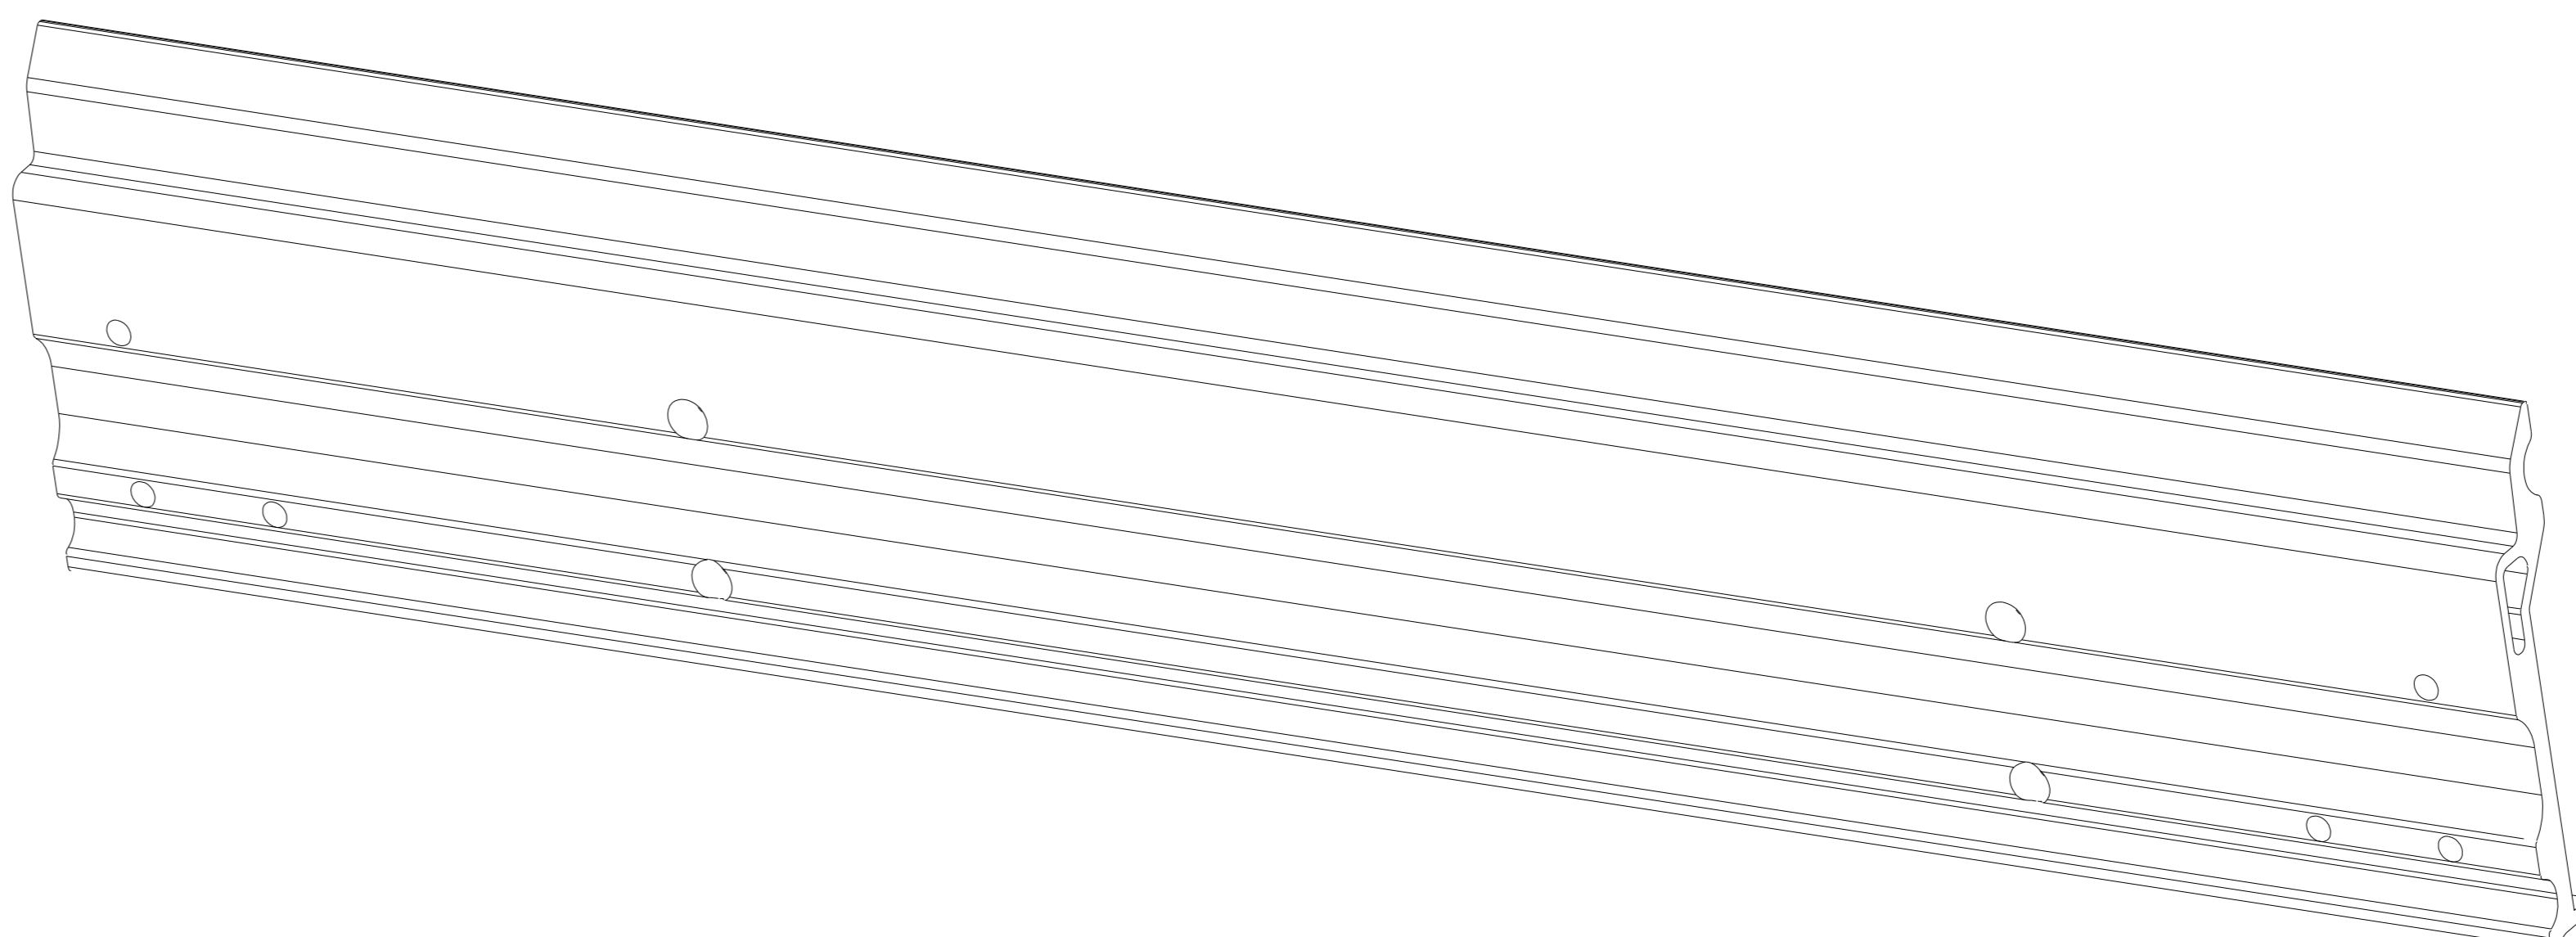

bezel(top&bottom)

bezel

NAME : LDC027

TITLE	SCALE	Rev.
UNIT	1	SHEET
mm	1	1 OF 1

	Description
1	Bezel(left)
2	Bezel(top&bottom)
3	Bezel(right)
4	Screw *8
5	LED module

NAME : LDC027

TITLE	Exploded view	Rev.
UNIT	SCALE	SHEET
mm	 	1 OF 1

NAME : Cabinet hook

TITLE	Rev.
UNIT	SCALE SHEET
mm	1 OF 1

NAME : Wall mount

TITLE	Wall mount-1799mm	Rev.
UNIT	mm	SCALE
		SHEET
		1 OF 1

NAME : Wall mount

TITLE	Wall mount -1199mm	Rev.
UNIT	mm	SCALE SHEET
		1 OF 1

NAME : Wall mount

TITLE	Wall mount -476mm	Rev.
UNIT	mm	SCALE SHEET
		1 OF 1

NAME : Wall mount

TITLE	Rev.
UNIT	SCALE SHEET
mm	1 OF 1

ViewSonic 

NAME : Wall mount Connection plate

TITLE		Rev.
UNIT		SHEET
mm		1 OF 1