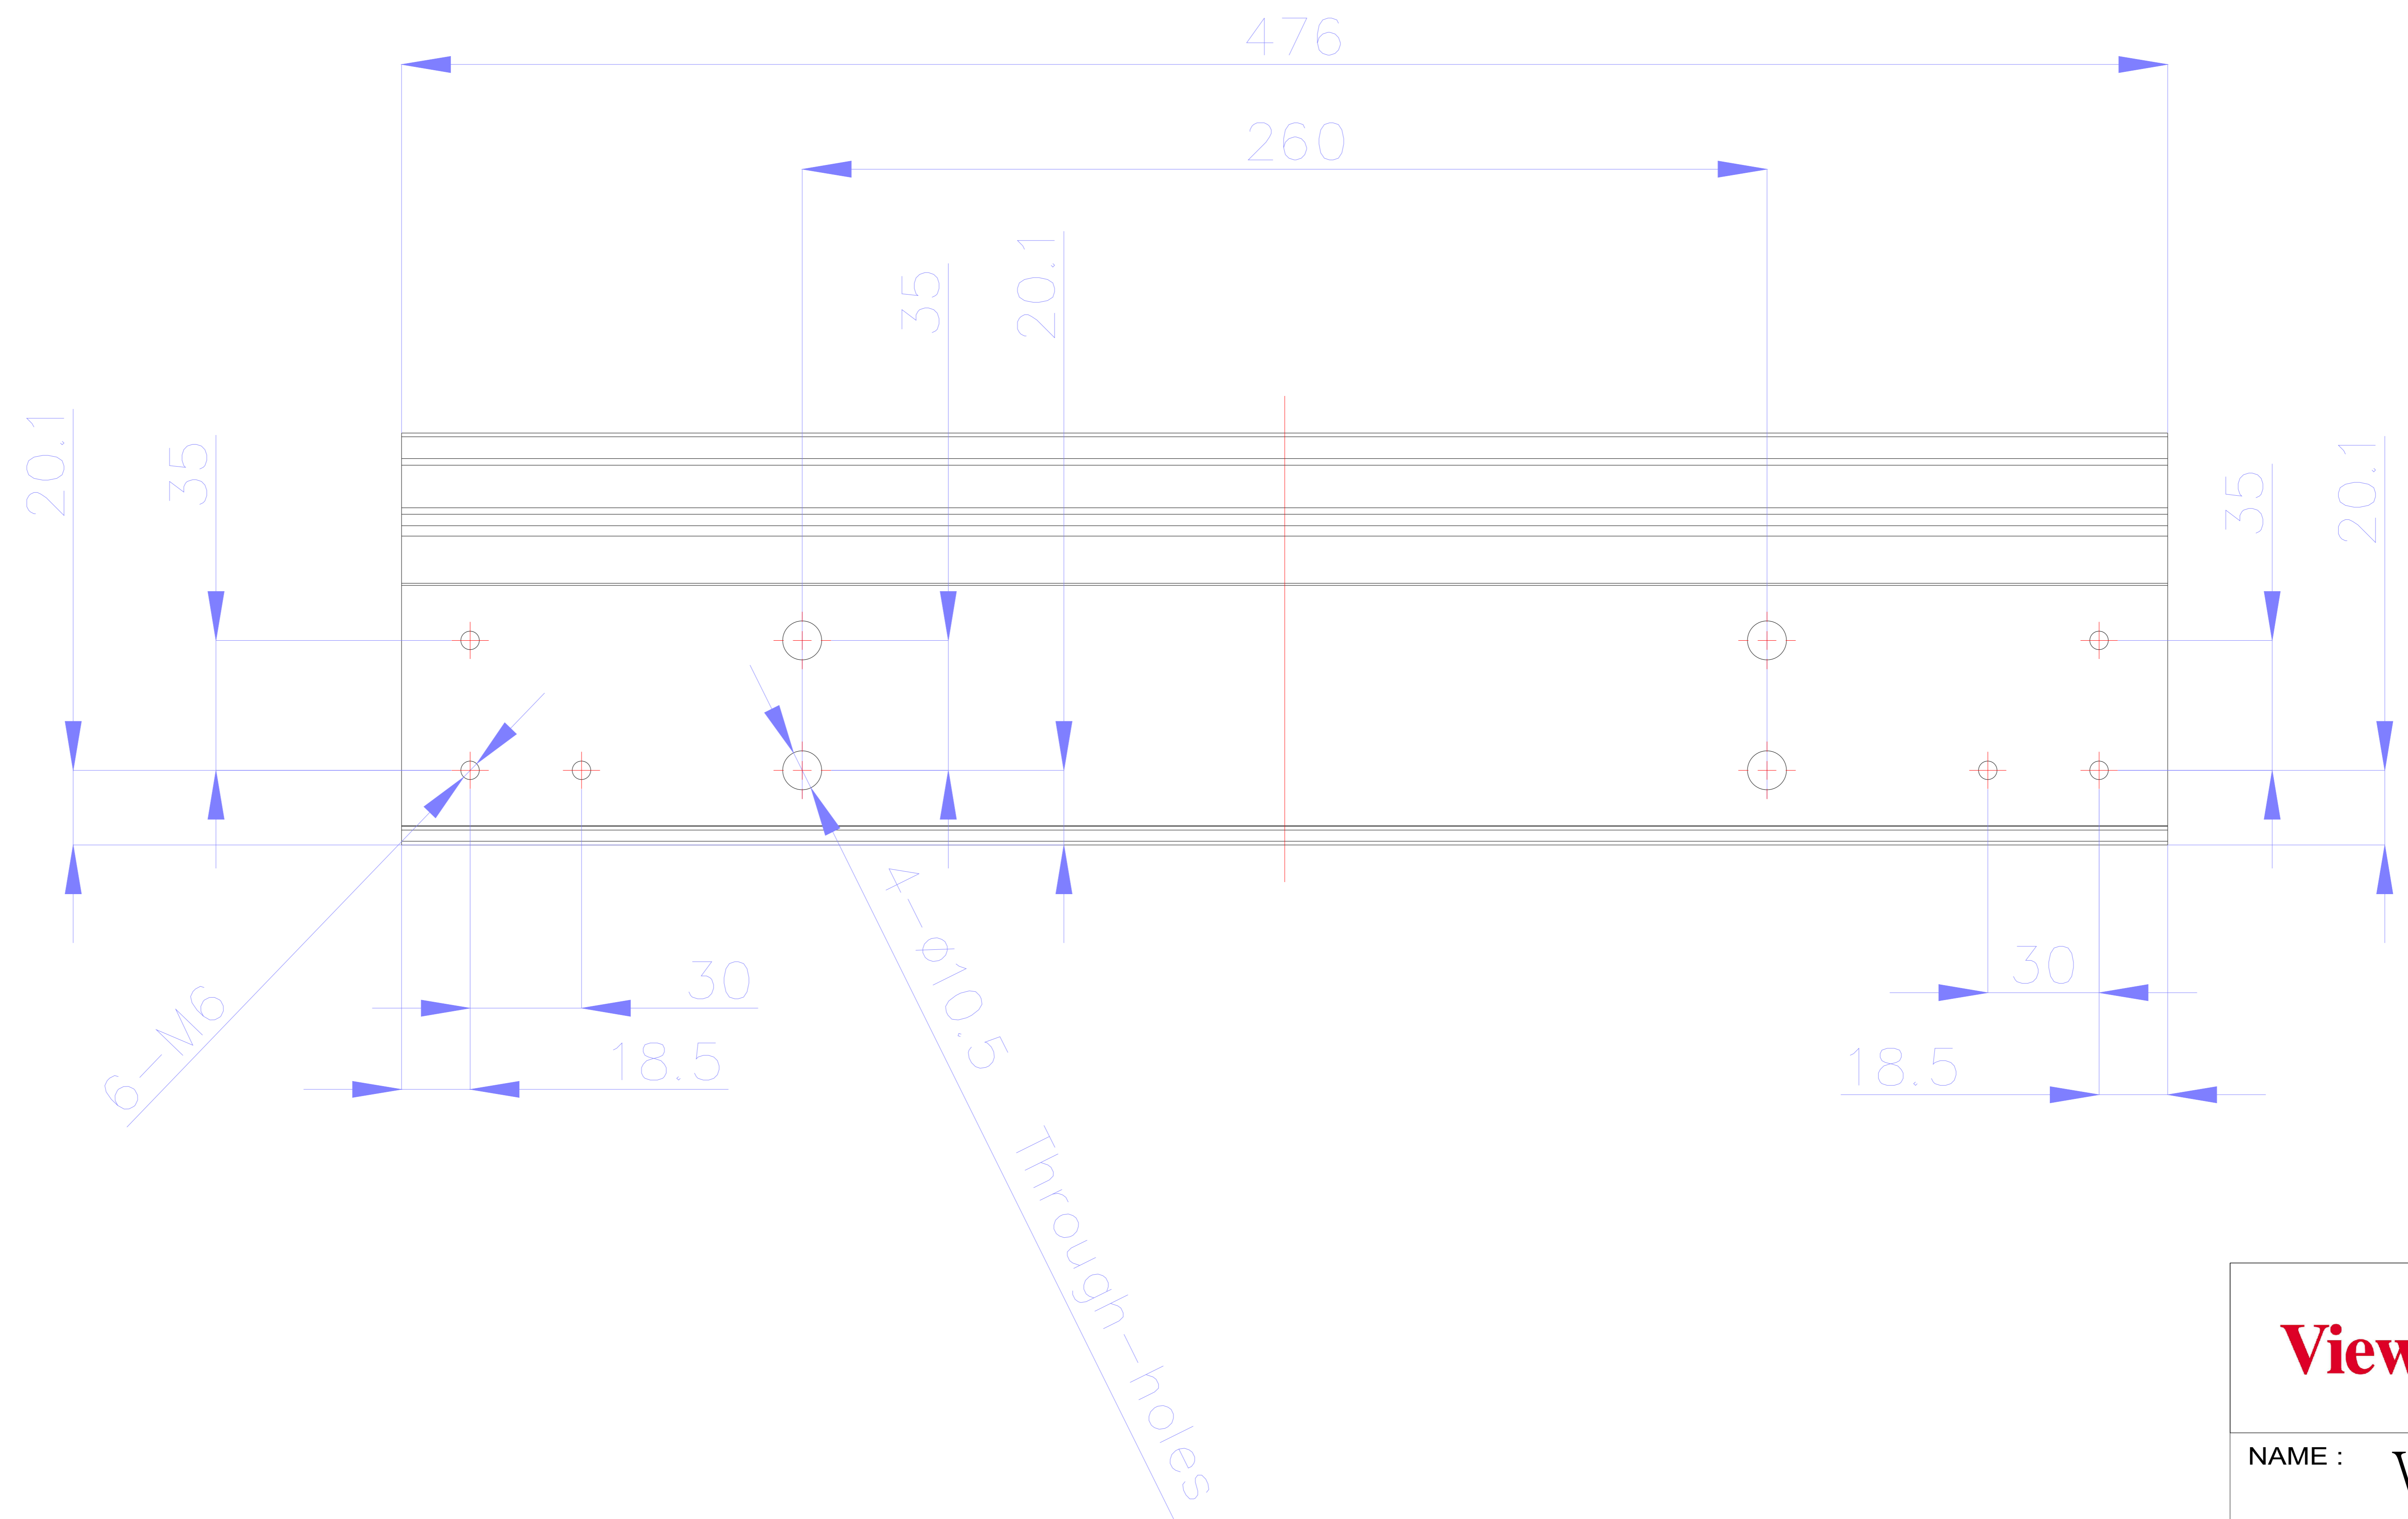

bezel(top&bottom)

bezel

NAME : LDC027

TITLE	SCALE	Rev.
UNIT	1	SHEET
mm	1	1 OF 1

	Description
1	Bezel(left)
2	Bezel(top&bottom)
3	Bezel(right)
4	Screw *8
5	LED module

NAME : LDC027

TITLE	Exploded view	Rev.
UNIT	SCALE	SHEET
mm	 	1 OF 1

NAME : Cabinet hook

TITLE	Rev.
UNIT	SCALE SHEET
mm	1 OF 1

NAME : Wall mount

TITLE	Wall mount-1799mm	Rev.
UNIT	mm	SCALE
		SHEET
		1 OF 1

NAME : Wall mount

TITLE	Wall mount -1199mm	Rev.
UNIT	mm	SCALE SHEET
		1 OF 1

NAME : Wall mount

TITLE	Wall mount -476mm	Rev.
UNIT	mm	SCALE SHEET
		1 OF 1

NAME : Wall mount

TITLE	Rev.
UNIT	SCALE SHEET
mm	1 OF 1

ViewSonic 

NAME : Wall mount Connection plate

TITLE		Rev.
UNIT		SHEET
mm		1 OF 1