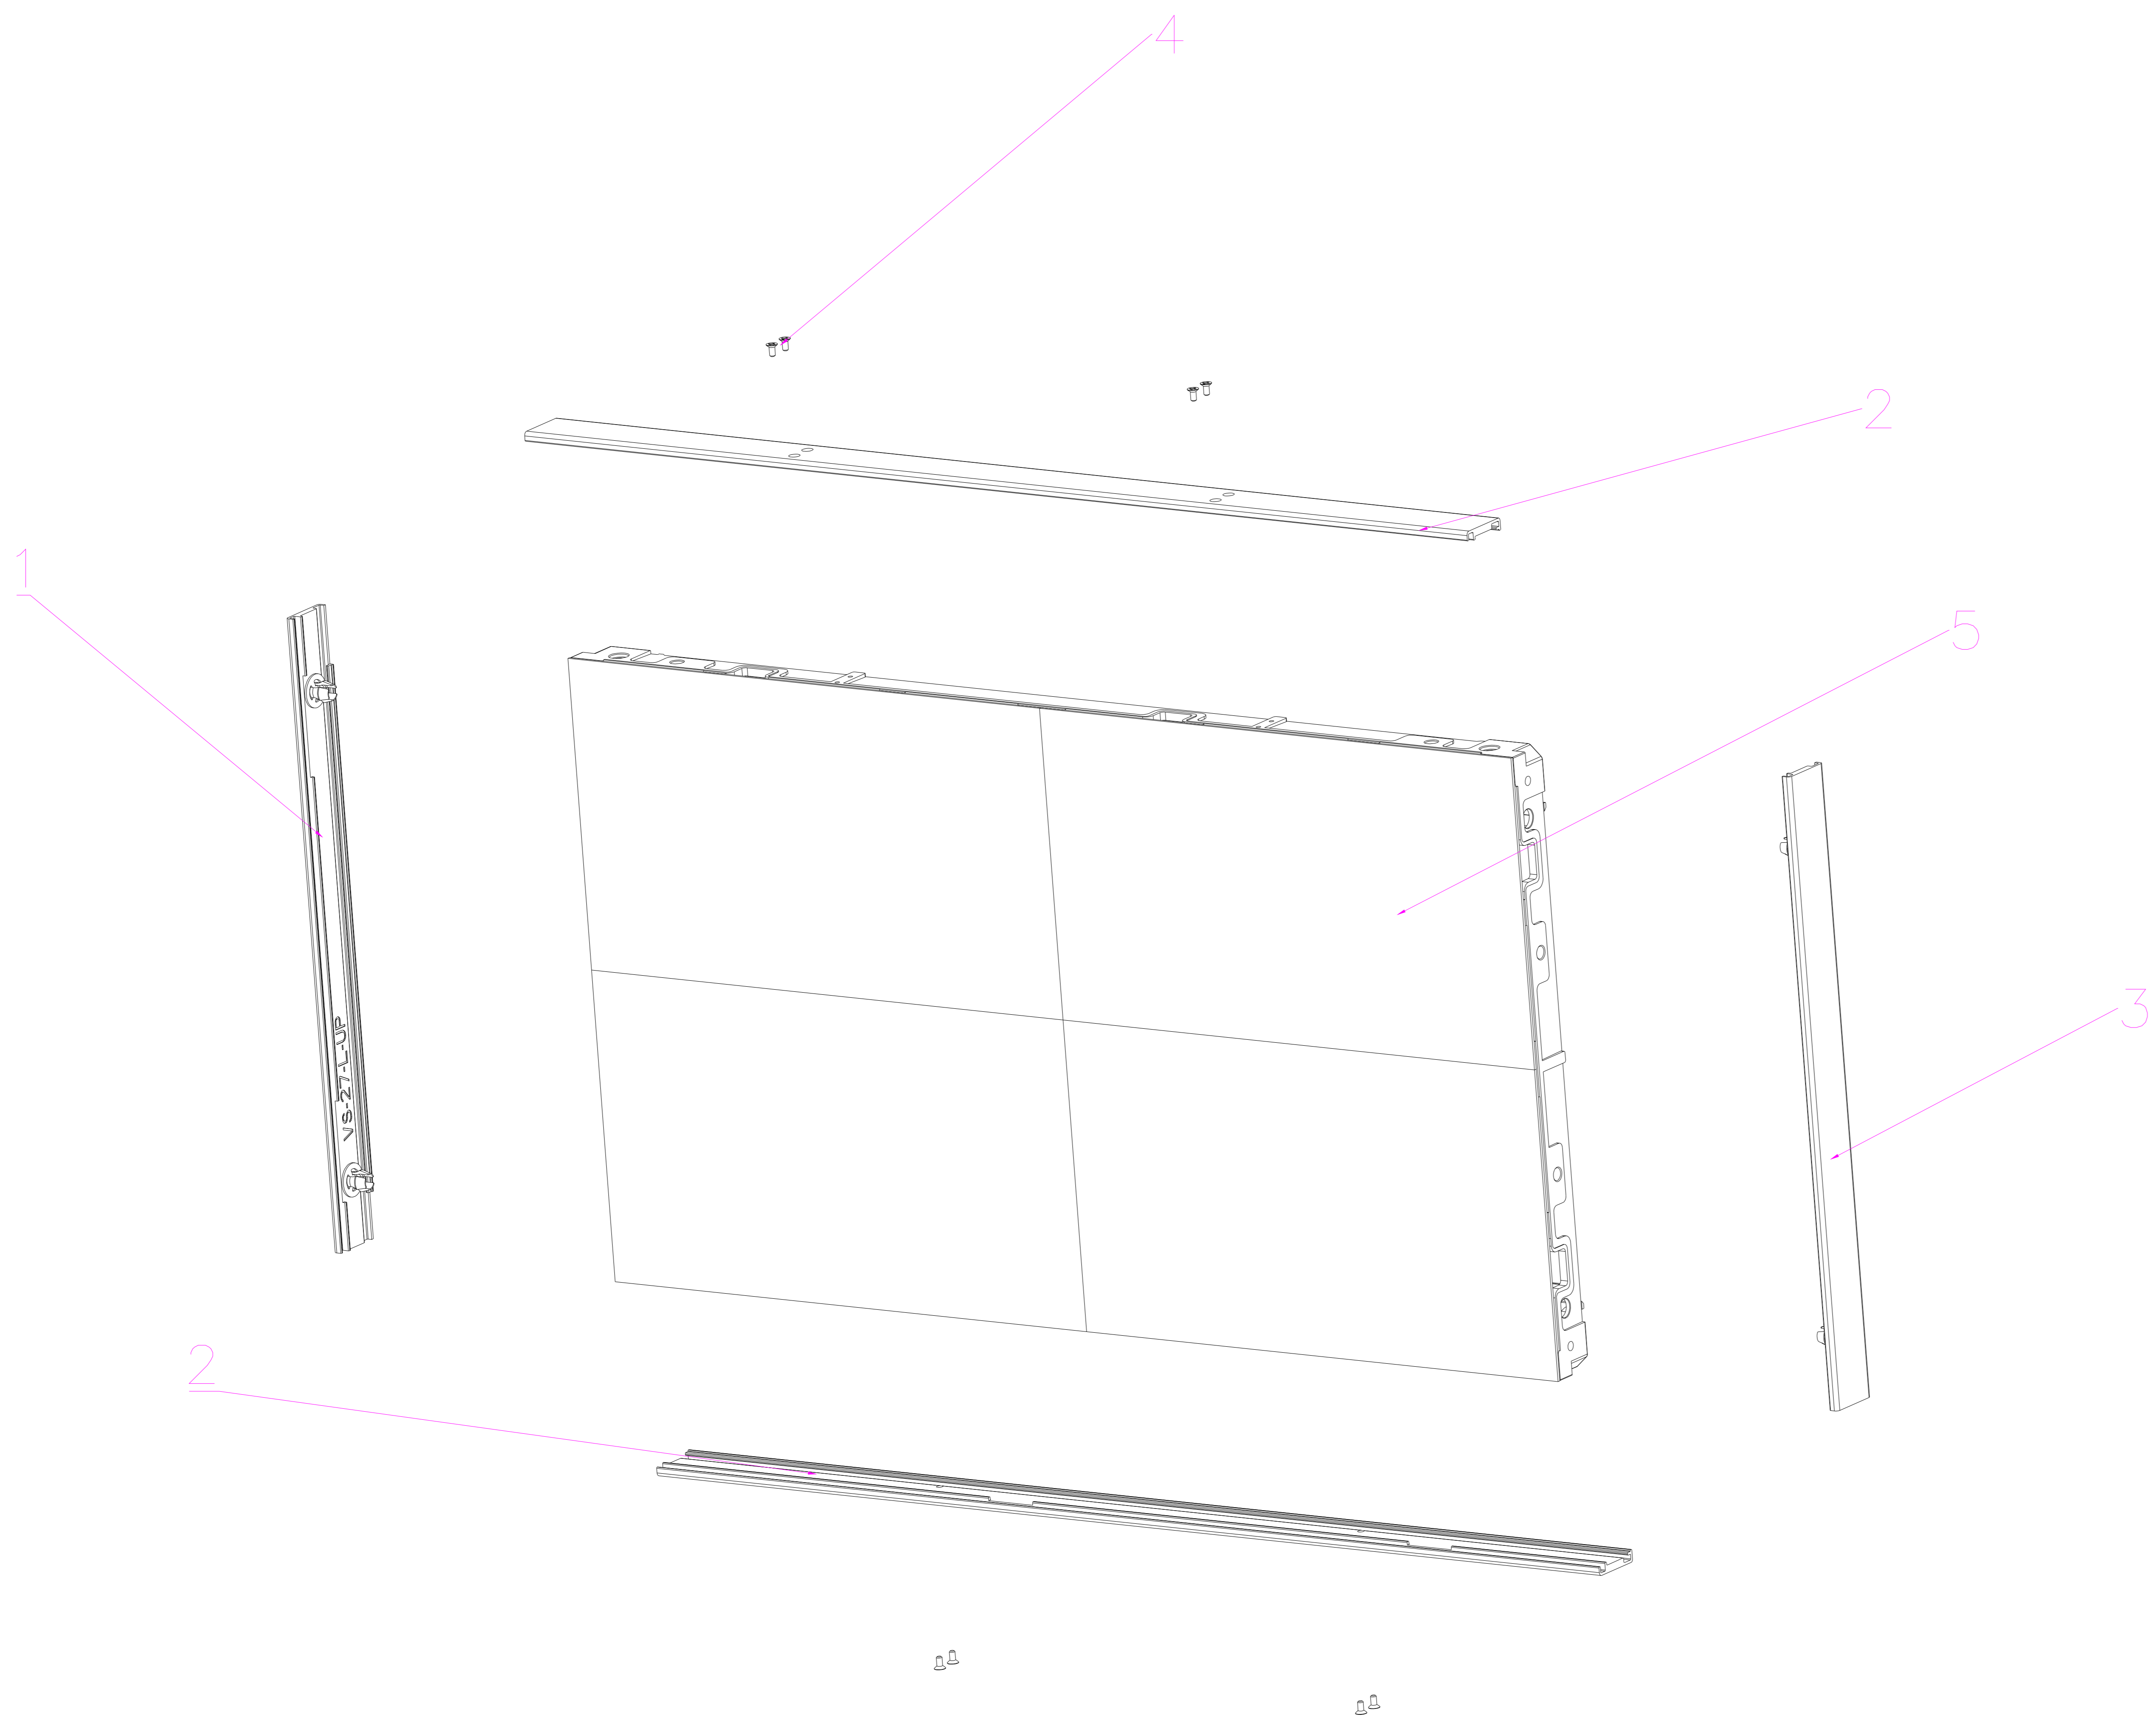

bezel(top&bottom)

bezel

NAME : LDC027

TITLE	SCALE	Rev.
UNIT	1	SHEET
mm	1	1 OF 1

	Description
1	Bezel(left)
2	Bezel(top&bottom)
3	Bezel(right)
4	Screw *8
5	LED module

NAME : LDC027

TITLE	Exploded view	Rev.
UNIT	SCALE	SHEET
mm	 	1 OF 1

NAME : Cabinet hook

TITLE	Rev.
UNIT	SCALE SHEET
mm	1 OF 1

NAME : Wall mount

TITLE	Wall mount-1799mm	Rev.
UNIT	mm	SCALE
		SHEET
		1 OF 1

NAME : Wall mount

TITLE	Wall mount -1199mm	Rev.
UNIT	mm	SCALE SHEET
		1 OF 1

NAME : Wall mount

TITLE	Wall mount -476mm	Rev.
UNIT	mm	SCALE SHEET
		1 OF 1

NAME : Wall mount

TITLE	Rev.
UNIT	SCALE SHEET
mm	1 OF 1

ViewSonic 

NAME : Wall mount Connection plate

TITLE		Rev.
UNIT		SHEET
mm		1 OF 1