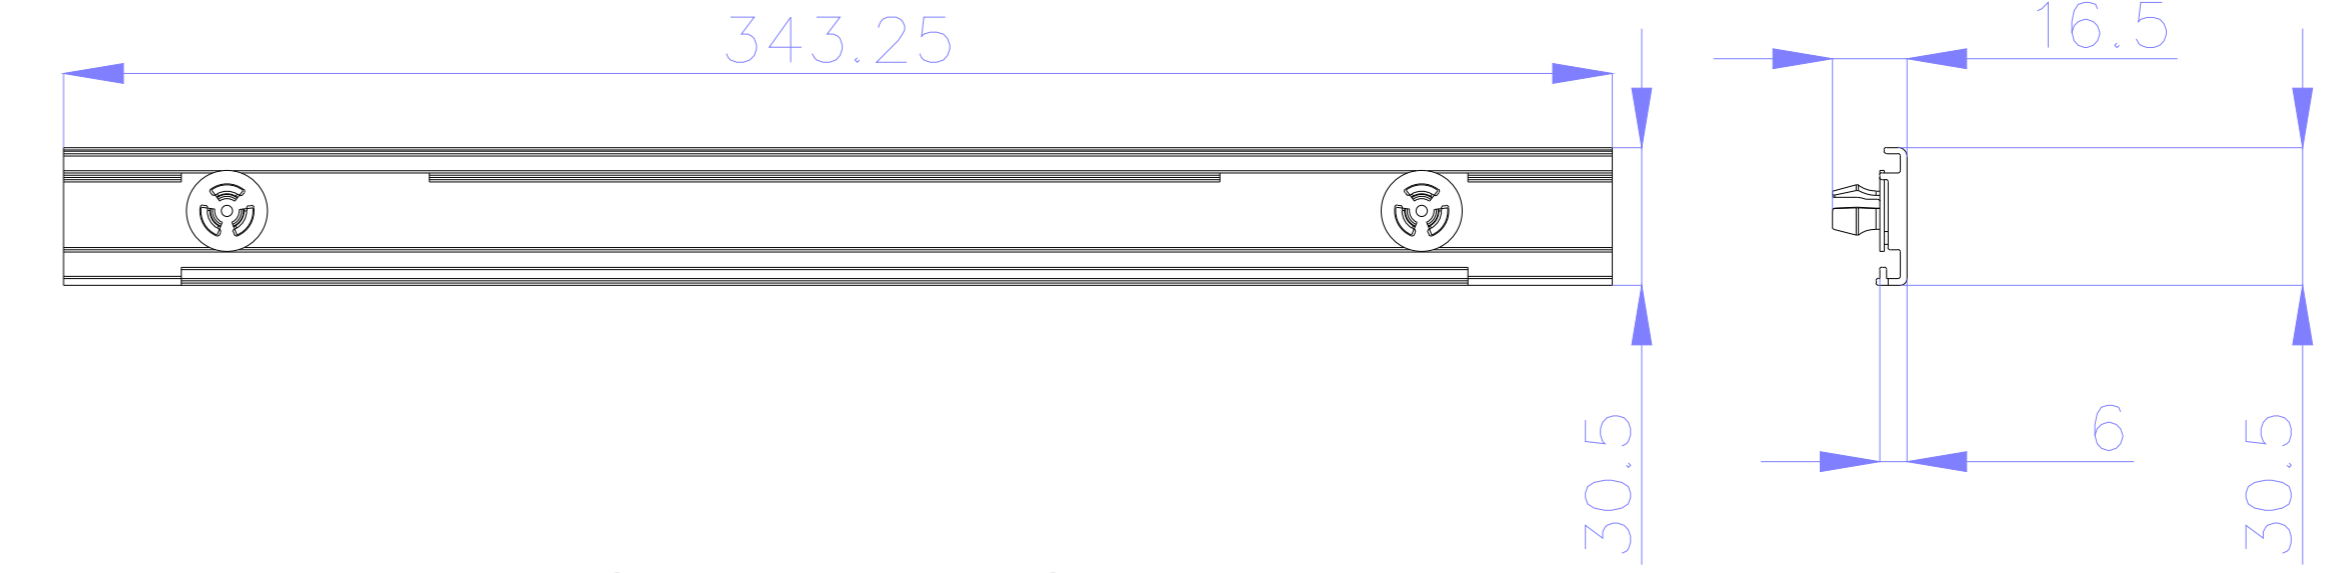

bezel(top&bottom)

bezel

NAME : LDC027

TITLE	SCALE	Rev.
UNIT	1	SHEET
mm	1	1 OF 1

	Description
1	Bezel(left)
2	Bezel(top&bottom)
3	Bezel(right)
4	Screw *8
5	LED module

NAME : LDC027

TITLE	Exploded view	Rev.
UNIT	SCALE	SHEET
mm	 	1 OF 1

NAME : Cabinet hook

TITLE	Rev.
UNIT	SCALE SHEET
mm	1 OF 1

NAME : Wall mount

TITLE	Wall mount-1799mm	Rev.
UNIT	mm	SCALE
		SHEET
		1 OF 1

NAME : Wall mount

TITLE	Wall mount -1199mm	Rev.
UNIT	mm	SCALE SHEET
		1 OF 1

NAME : Wall mount

TITLE	Wall mount -476mm	Rev.
UNIT	mm	SCALE SHEET
		1 OF 1

NAME : Wall mount

TITLE	Rev.
UNIT	SCALE SHEET
mm	1 OF 1

ViewSonic 

NAME : Wall mount Connection plate

TITLE		Rev.
UNIT		SHEET
mm		1 OF 1