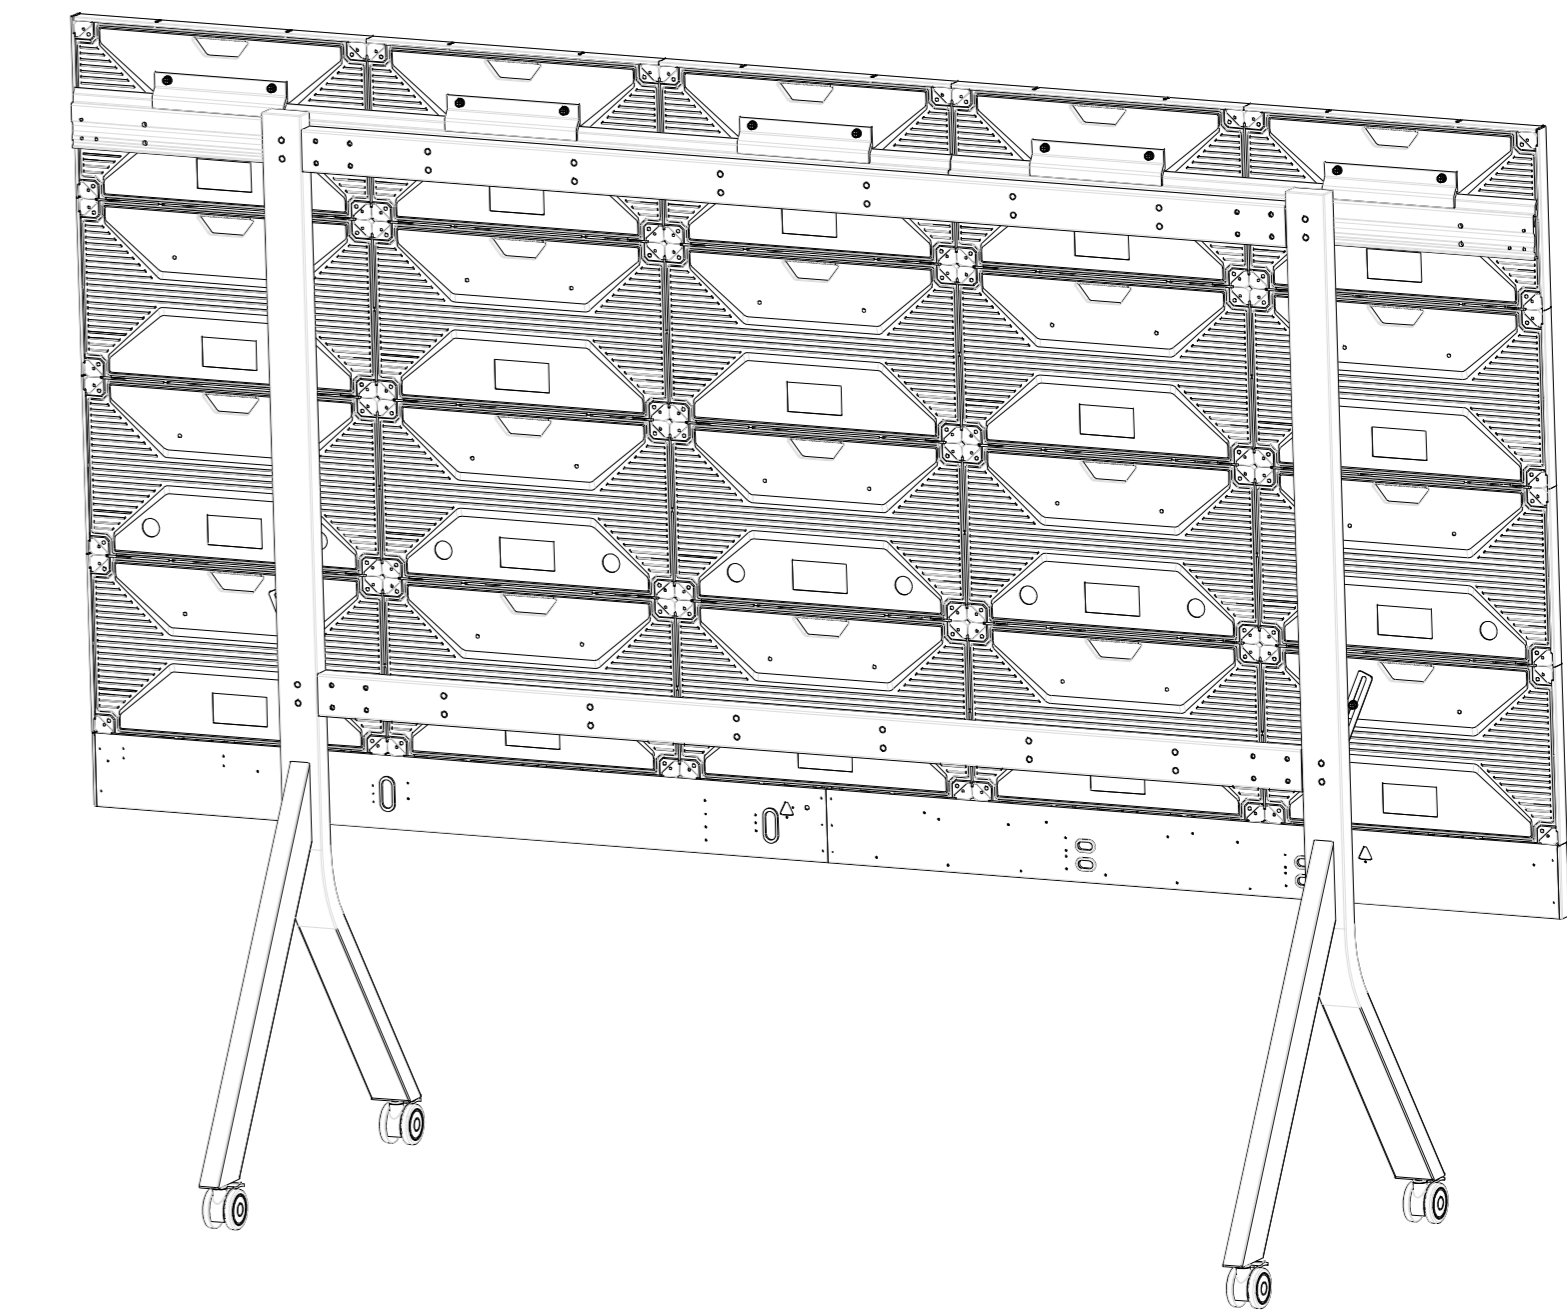

ViewSonic

NAME : **LDC027- 4x4**

TITLE	With LD-STND-009	Rev.
UNIT	SCALE	SHEET
mm / inch		1 OF 1

NAME : LDC027- 4x5

TITLE	With LD-STND-009	Rev.
UNIT	SCALE	SHEET
mm / inch		1 OF 1

NAME : LDC027- 4x6

TITLE	With LD-STND-009	Rev.
UNIT	SCALE	SHEET
mm / inch		1 OF 1

ViewSonic 

NAME : **LDC027- 5x4**

TITLE	With LD-STND-009	Rev.
UNIT	SCALE	SHEET
mm / inch		1 OF 1

ViewSonic 

NAME : **LDC027- 5x5**

TITLE	With LD-STND-009	Rev.
UNIT	SCALE	SHEET
mm / inch		1 OF 1

ViewSonic 

NAME : **LDC027- 5x6**

TITLE	With LD-STND-009	Rev.
UNIT	SCALE	SHEET
mm / inch		1 OF 1

NAME : **LDC027- 6x4**

TITLE	With LD-STND-009	Rev.
UNIT	SCALE	SHEET
mm / inch		1 OF 1

ViewSonic

NAME : **LDC027- 6x5**

TITLE	With LD-STND-009	Rev.
UNIT	SCALE	SHEET
mm / inch		1 OF 1

ViewSonic

NAME : **LDC027- 6x6**

TITLE	With LD-STND-009	Rev.
UNIT	SCALE	SHEET
mm / inch		1 OF 1