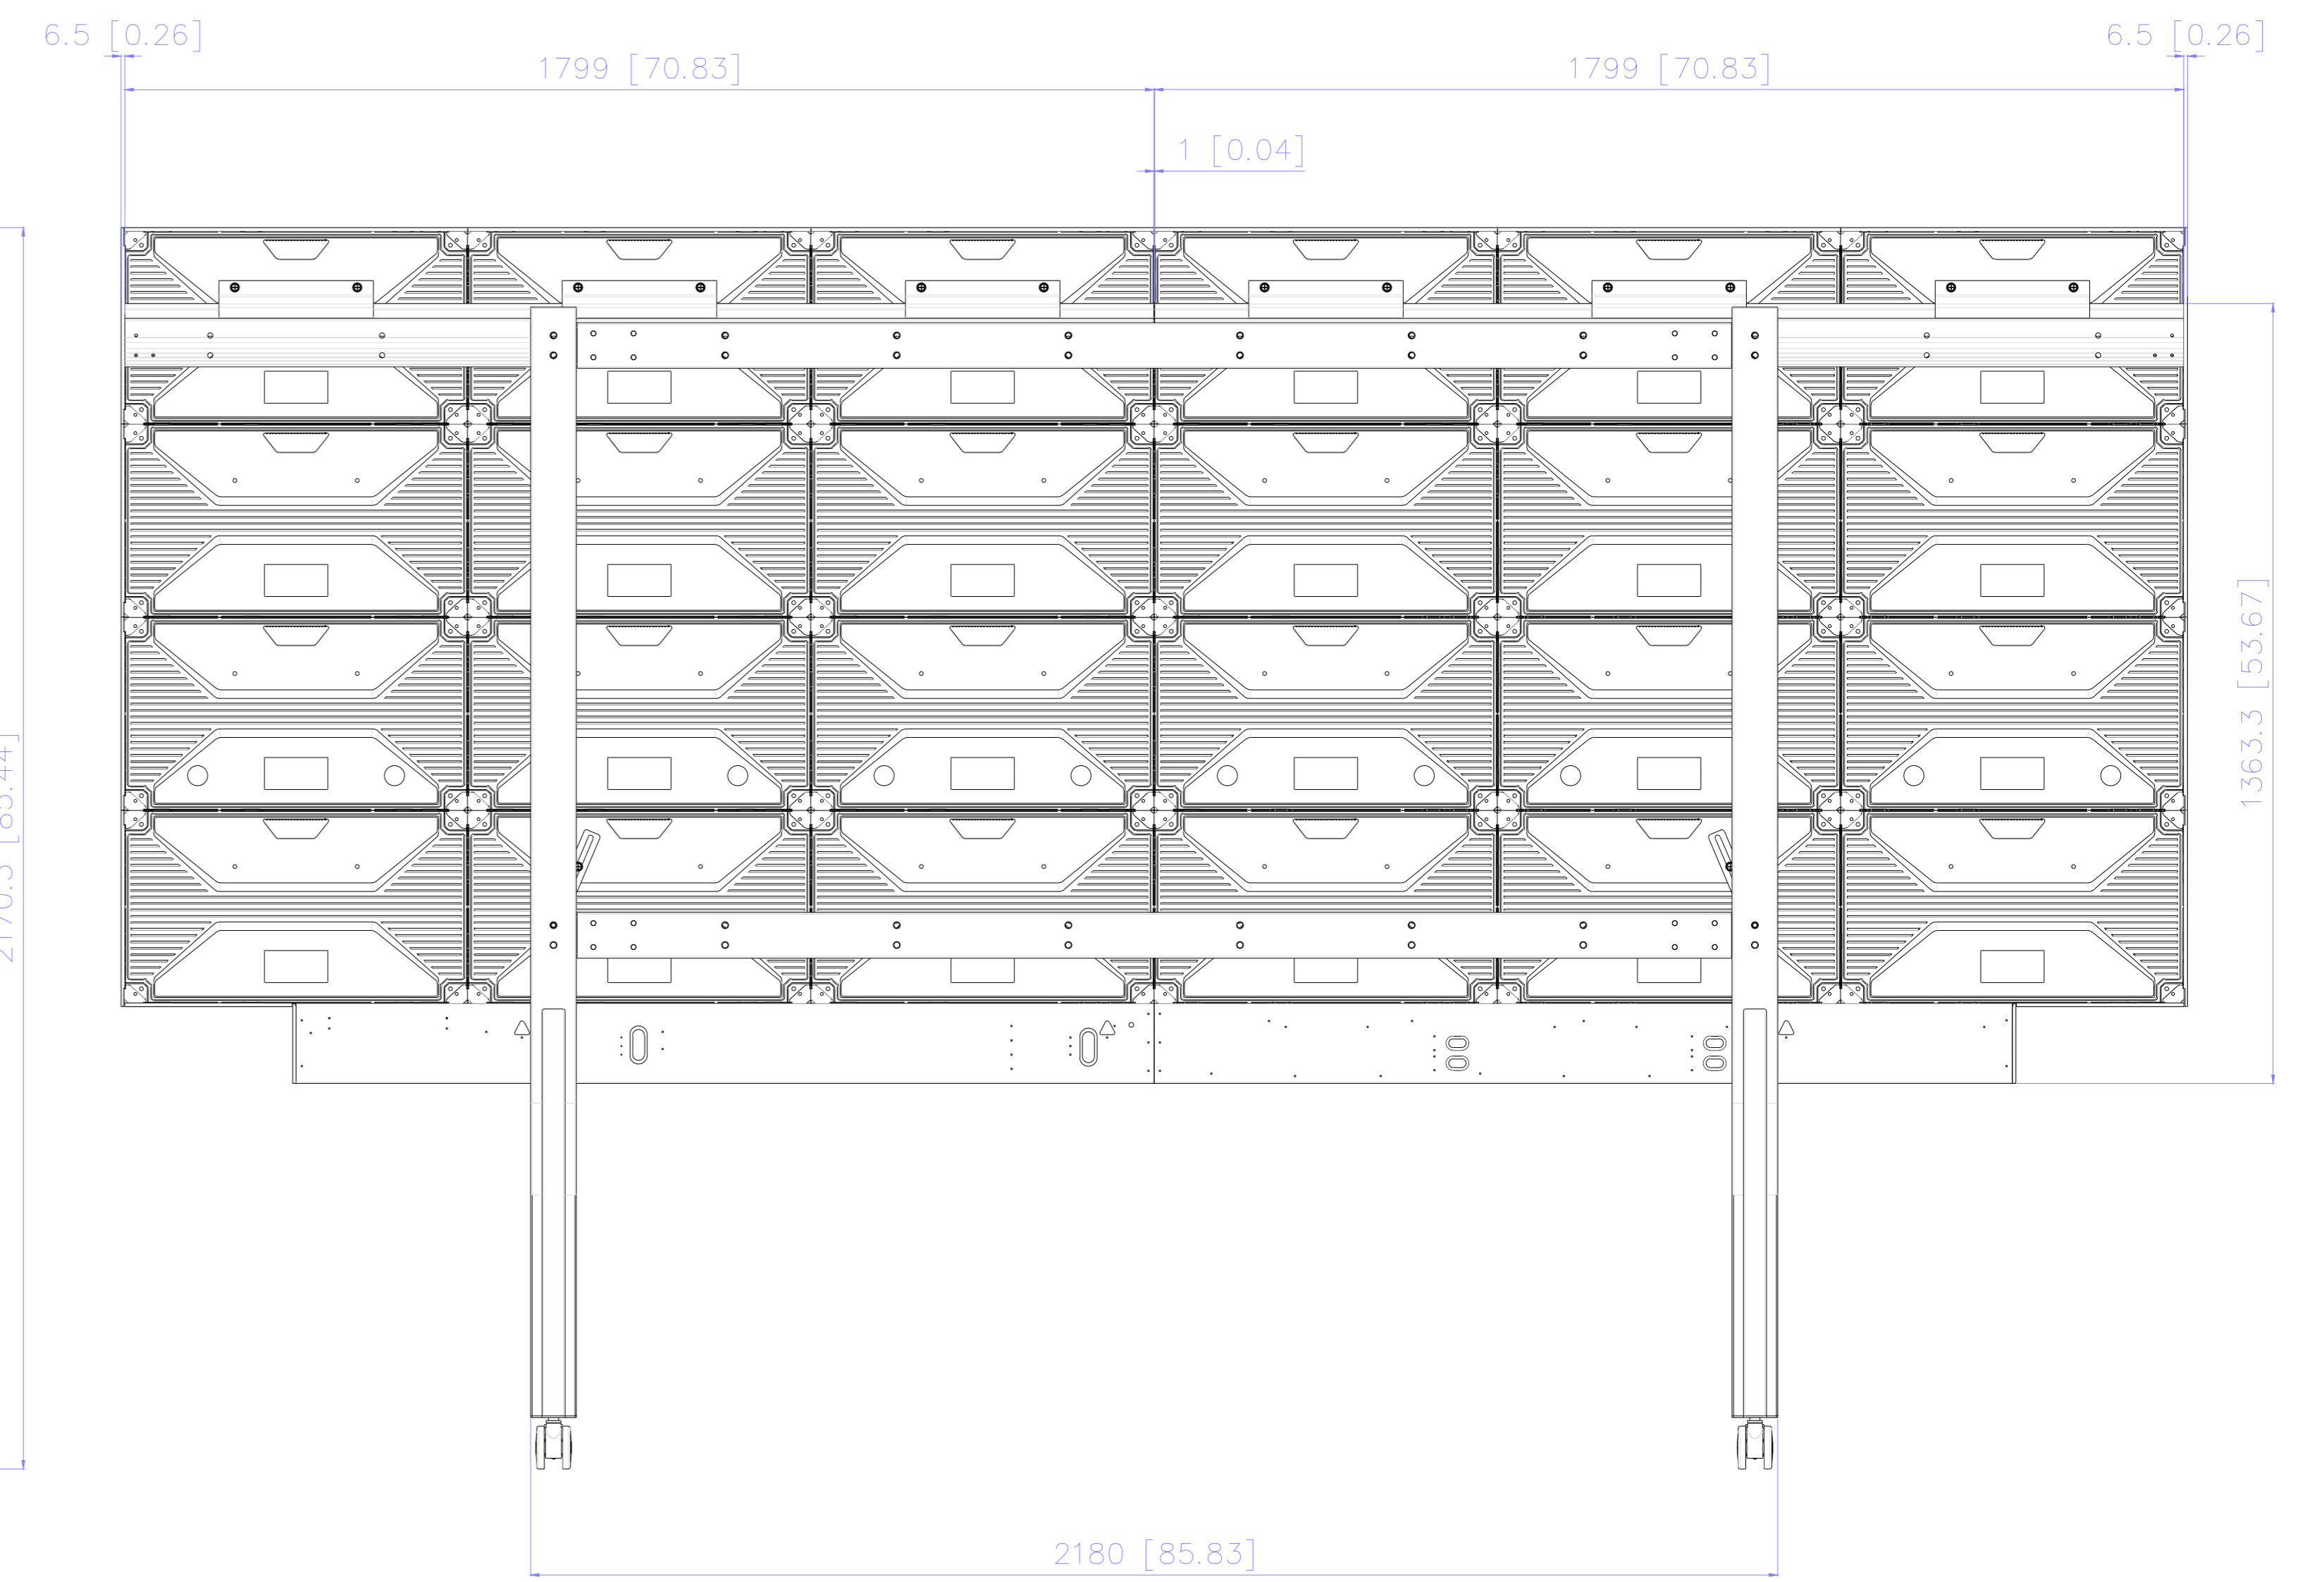

ViewSonic

NAME : **LDC027- 4x4**

TITLE	With LD-STND-009	Rev.
UNIT	SCALE	SHEET
mm / inch		1 OF 1

NAME : LDC027- 4x5

TITLE	With LD-STND-009	Rev.
UNIT	SCALE	SHEET
mm / inch		1 OF 1

NAME : LDC027- 4x6

TITLE	With LD-STND-009	Rev.
UNIT	SCALE	SHEET
mm / inch		1 OF 1

ViewSonic 

NAME : **LDC027- 5x4**

TITLE	With LD-STND-009	Rev.
UNIT	SCALE	SHEET
mm / inch		1 OF 1

ViewSonic 

NAME : **LDC027- 5x5**

TITLE	With LD-STND-009	Rev.
UNIT	SCALE	SHEET
mm / inch		1 OF 1

ViewSonic 

NAME : **LDC027- 5x6**

TITLE	With LD-STND-009	Rev.
UNIT	SCALE	SHEET
mm / inch		1 OF 1

NAME : **LDC027- 6x4**

TITLE	With LD-STND-009	Rev.
UNIT	SCALE	SHEET
mm / inch		1 OF 1

ViewSonic

NAME : **LDC027- 6x5**

TITLE	With LD-STND-009	Rev.
UNIT	SCALE	SHEET
mm / inch		1 OF 1

ViewSonic

NAME : **LDC027- 6x6**

TITLE	With LD-STND-009	Rev.
UNIT	SCALE	SHEET
mm / inch		1 OF 1