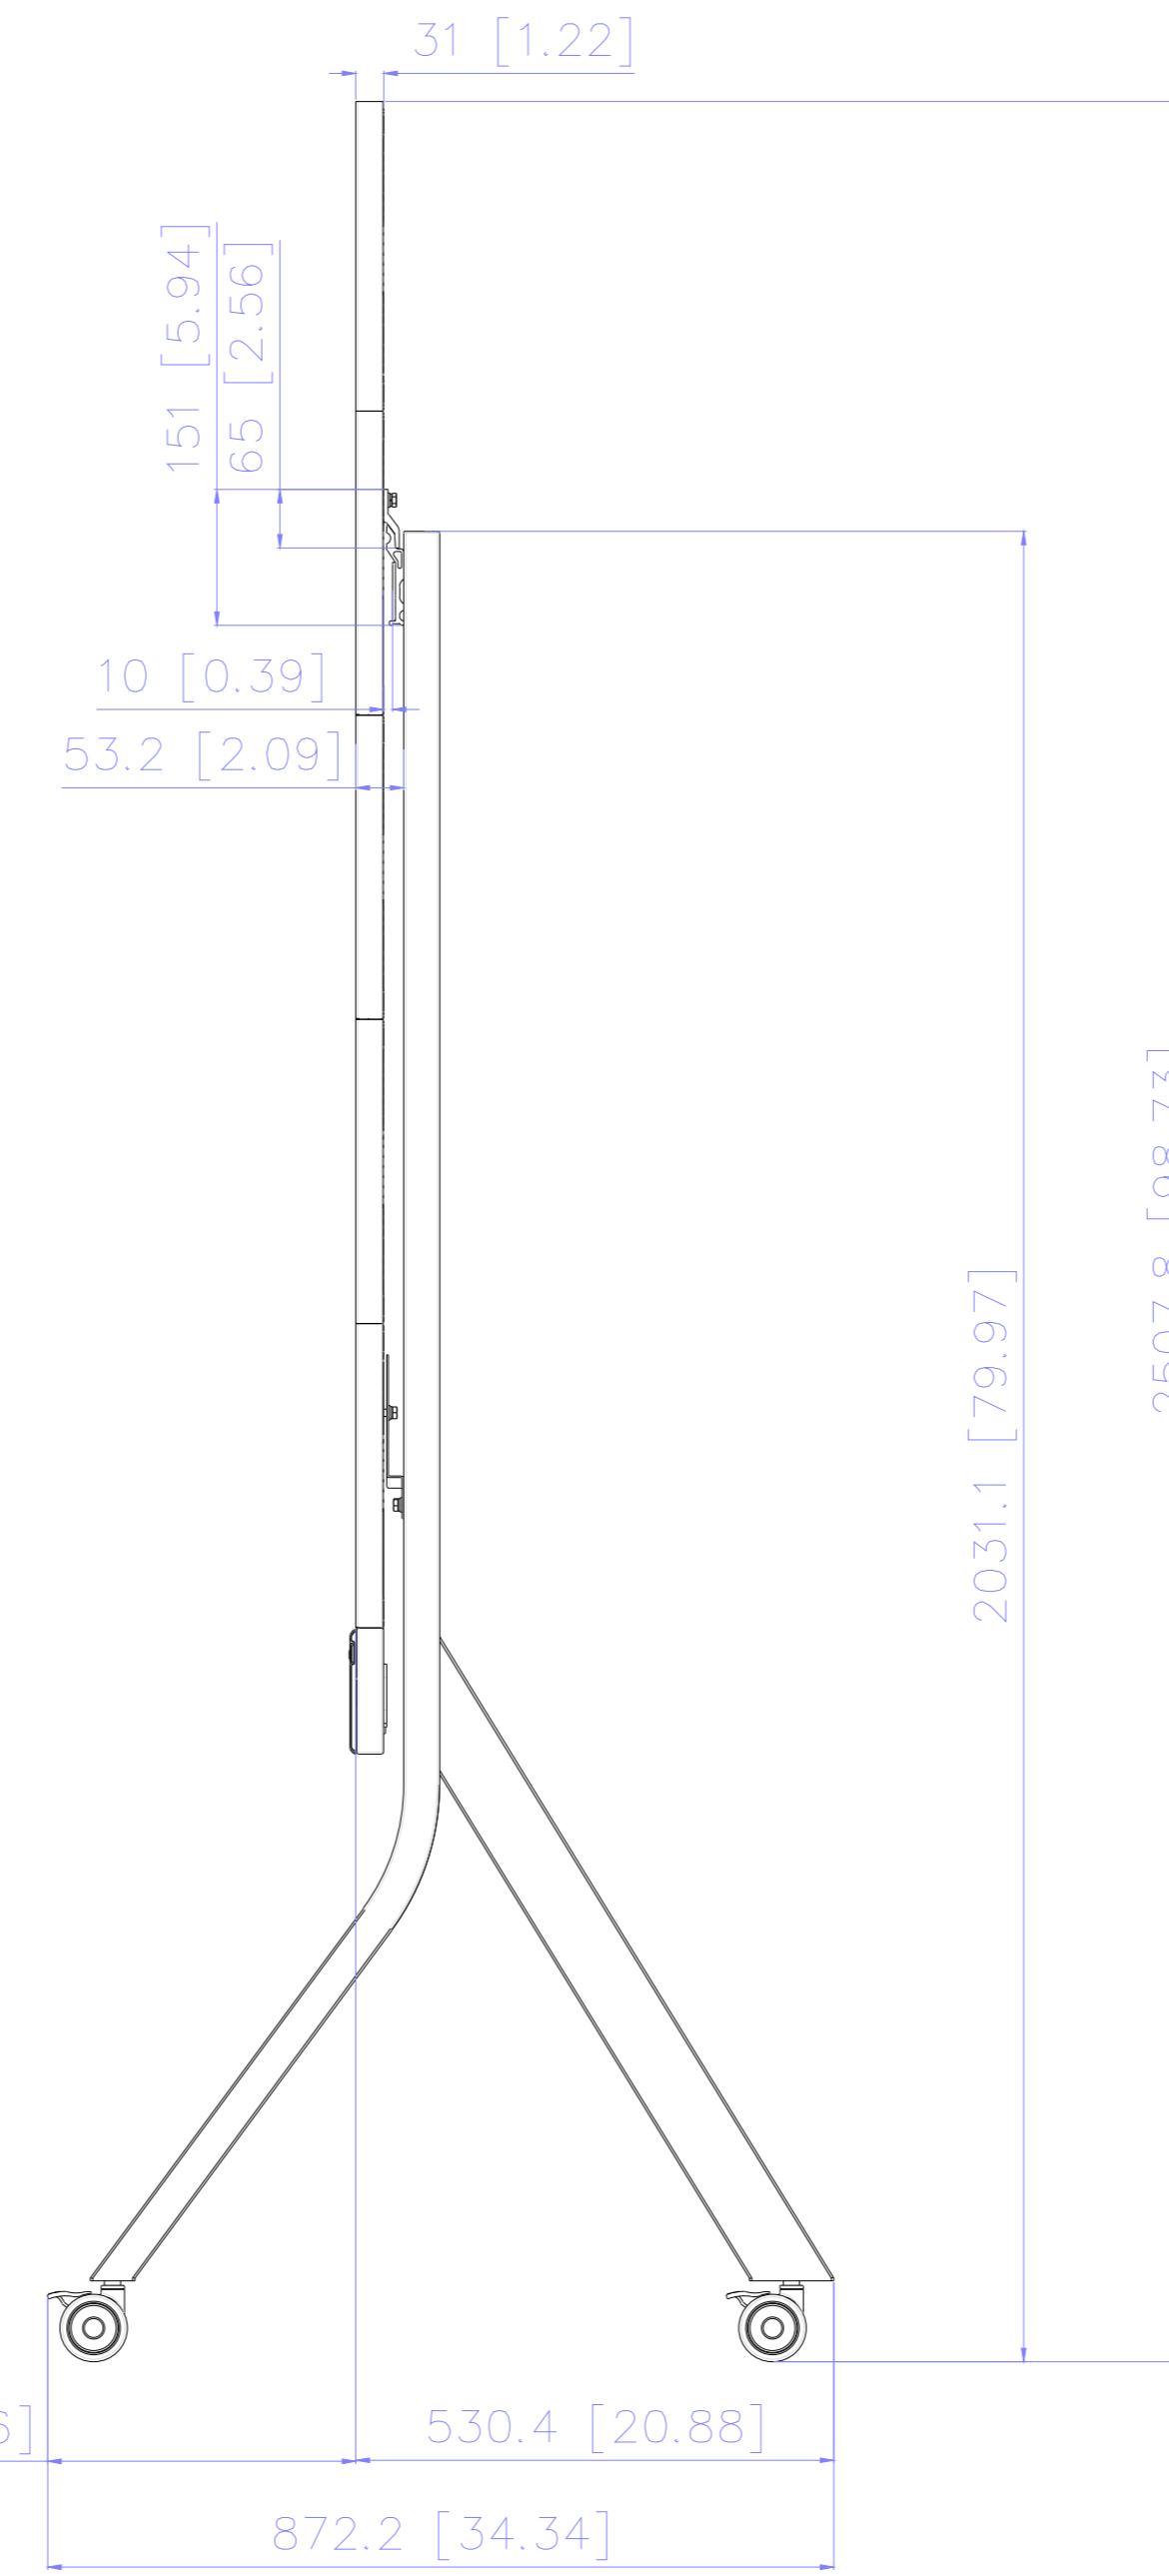

ViewSonic

NAME : **LDC027- 4x4**

TITLE	With LD-STND-009	Rev.
UNIT	SCALE	SHEET
mm / inch		1 OF 1

NAME : LDC027- 4x5

TITLE	With LD-STND-009	Rev.
UNIT	SCALE	SHEET
mm / inch		1 OF 1

NAME : LDC027- 4x6

TITLE	With LD-STND-009	Rev.
UNIT	SCALE	SHEET
mm / inch		1 OF 1

ViewSonic 

NAME : **LDC027- 5x4**

TITLE	With LD-STND-009	Rev.
UNIT	SCALE	SHEET
mm / inch		1 OF 1

ViewSonic 

NAME : **LDC027- 5x5**

TITLE	With LD-STND-009	Rev.
UNIT	SCALE	SHEET
mm / inch		1 OF 1

ViewSonic 

NAME : **LDC027- 5x6**

TITLE	With LD-STND-009	Rev.
UNIT	SCALE	SHEET
mm / inch		1 OF 1

NAME : **LDC027- 6x4**

TITLE	With LD-STND-009	Rev.
UNIT	SCALE	SHEET
mm / inch		1 OF 1

ViewSonic

NAME : **LDC027- 6x5**

TITLE	With LD-STND-009	Rev.
UNIT	SCALE	SHEET
mm / inch		1 OF 1

ViewSonic

NAME : **LDC027- 6x6**

TITLE	With LD-STND-009	Rev.
UNIT	SCALE	SHEET
mm / inch		1 OF 1