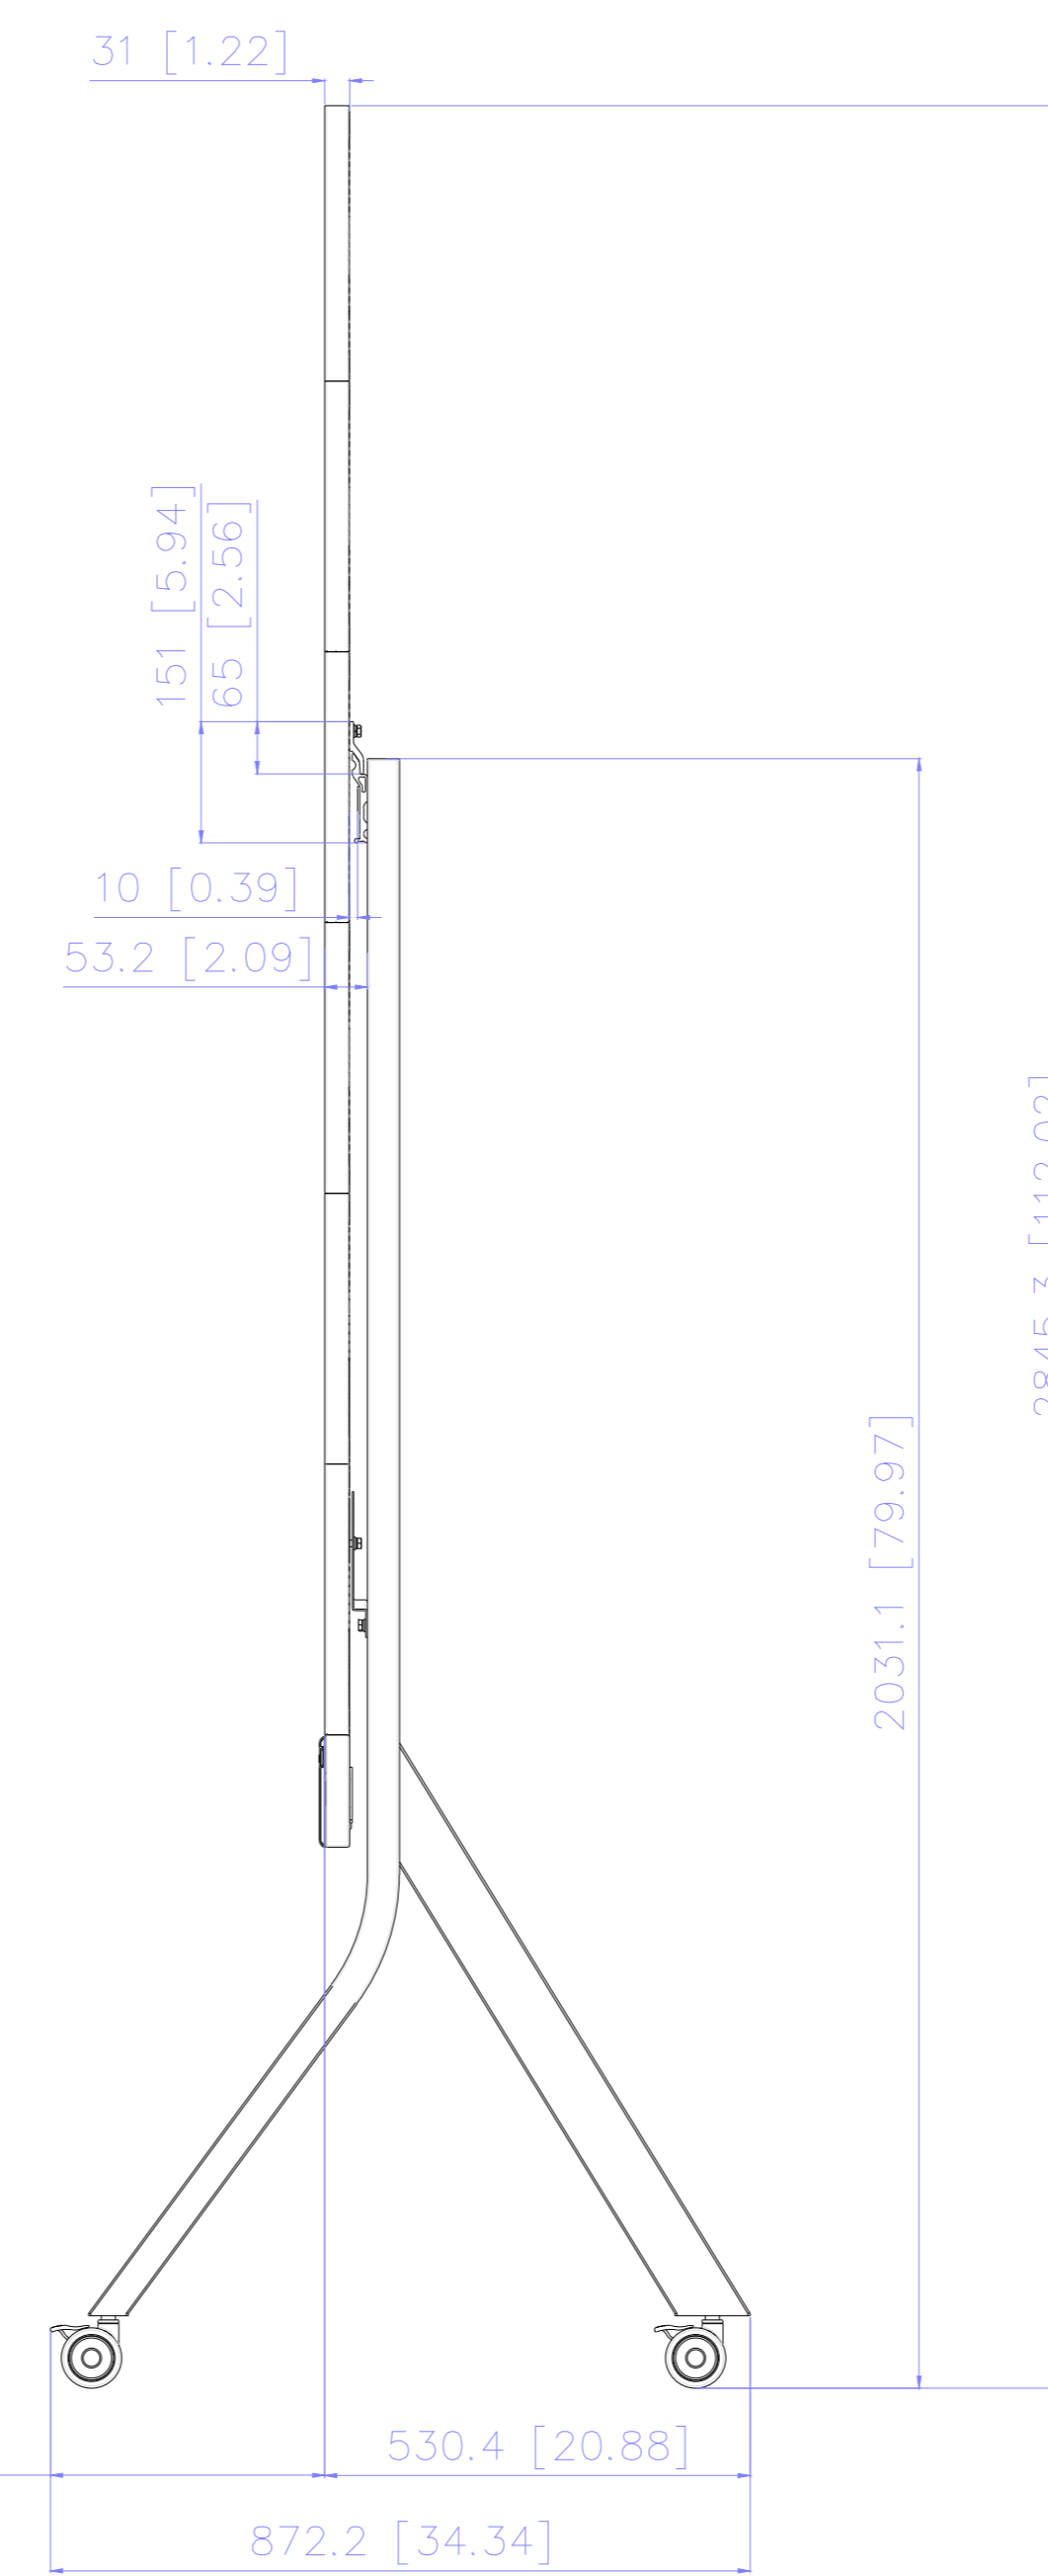

ViewSonic

NAME : **LDC027- 4x4**

TITLE	With LD-STND-009	Rev.
UNIT	SCALE	SHEET
mm / inch		1 OF 1

NAME : LDC027- 4x5

TITLE	With LD-STND-009	Rev.
UNIT	SCALE	SHEET
mm / inch		1 OF 1

NAME : LDC027- 4x6

TITLE	With LD-STND-009	Rev.
UNIT	SCALE	SHEET
mm / inch		1 OF 1

ViewSonic 

NAME : **LDC027- 5x4**

TITLE	With LD-STND-009	Rev.
UNIT	SCALE	SHEET
mm / inch		1 OF 1

ViewSonic 

NAME : **LDC027- 5x5**

TITLE	With LD-STND-009	Rev.
UNIT	SCALE	SHEET
mm / inch		1 OF 1

ViewSonic 

NAME : **LDC027- 5x6**

TITLE	With LD-STND-009	Rev.
UNIT	SCALE	SHEET
mm / inch		1 OF 1

NAME : **LDC027- 6x4**

TITLE	With LD-STND-009	Rev.
UNIT	SCALE	SHEET
mm / inch		1 OF 1

ViewSonic

NAME : **LDC027- 6x5**

TITLE	With LD-STND-009	Rev.
UNIT	SCALE	SHEET
mm / inch		1 OF 1

ViewSonic

NAME : **LDC027- 6x6**

TITLE	With LD-STND-009	Rev.
UNIT	SCALE	SHEET
mm / inch		1 OF 1