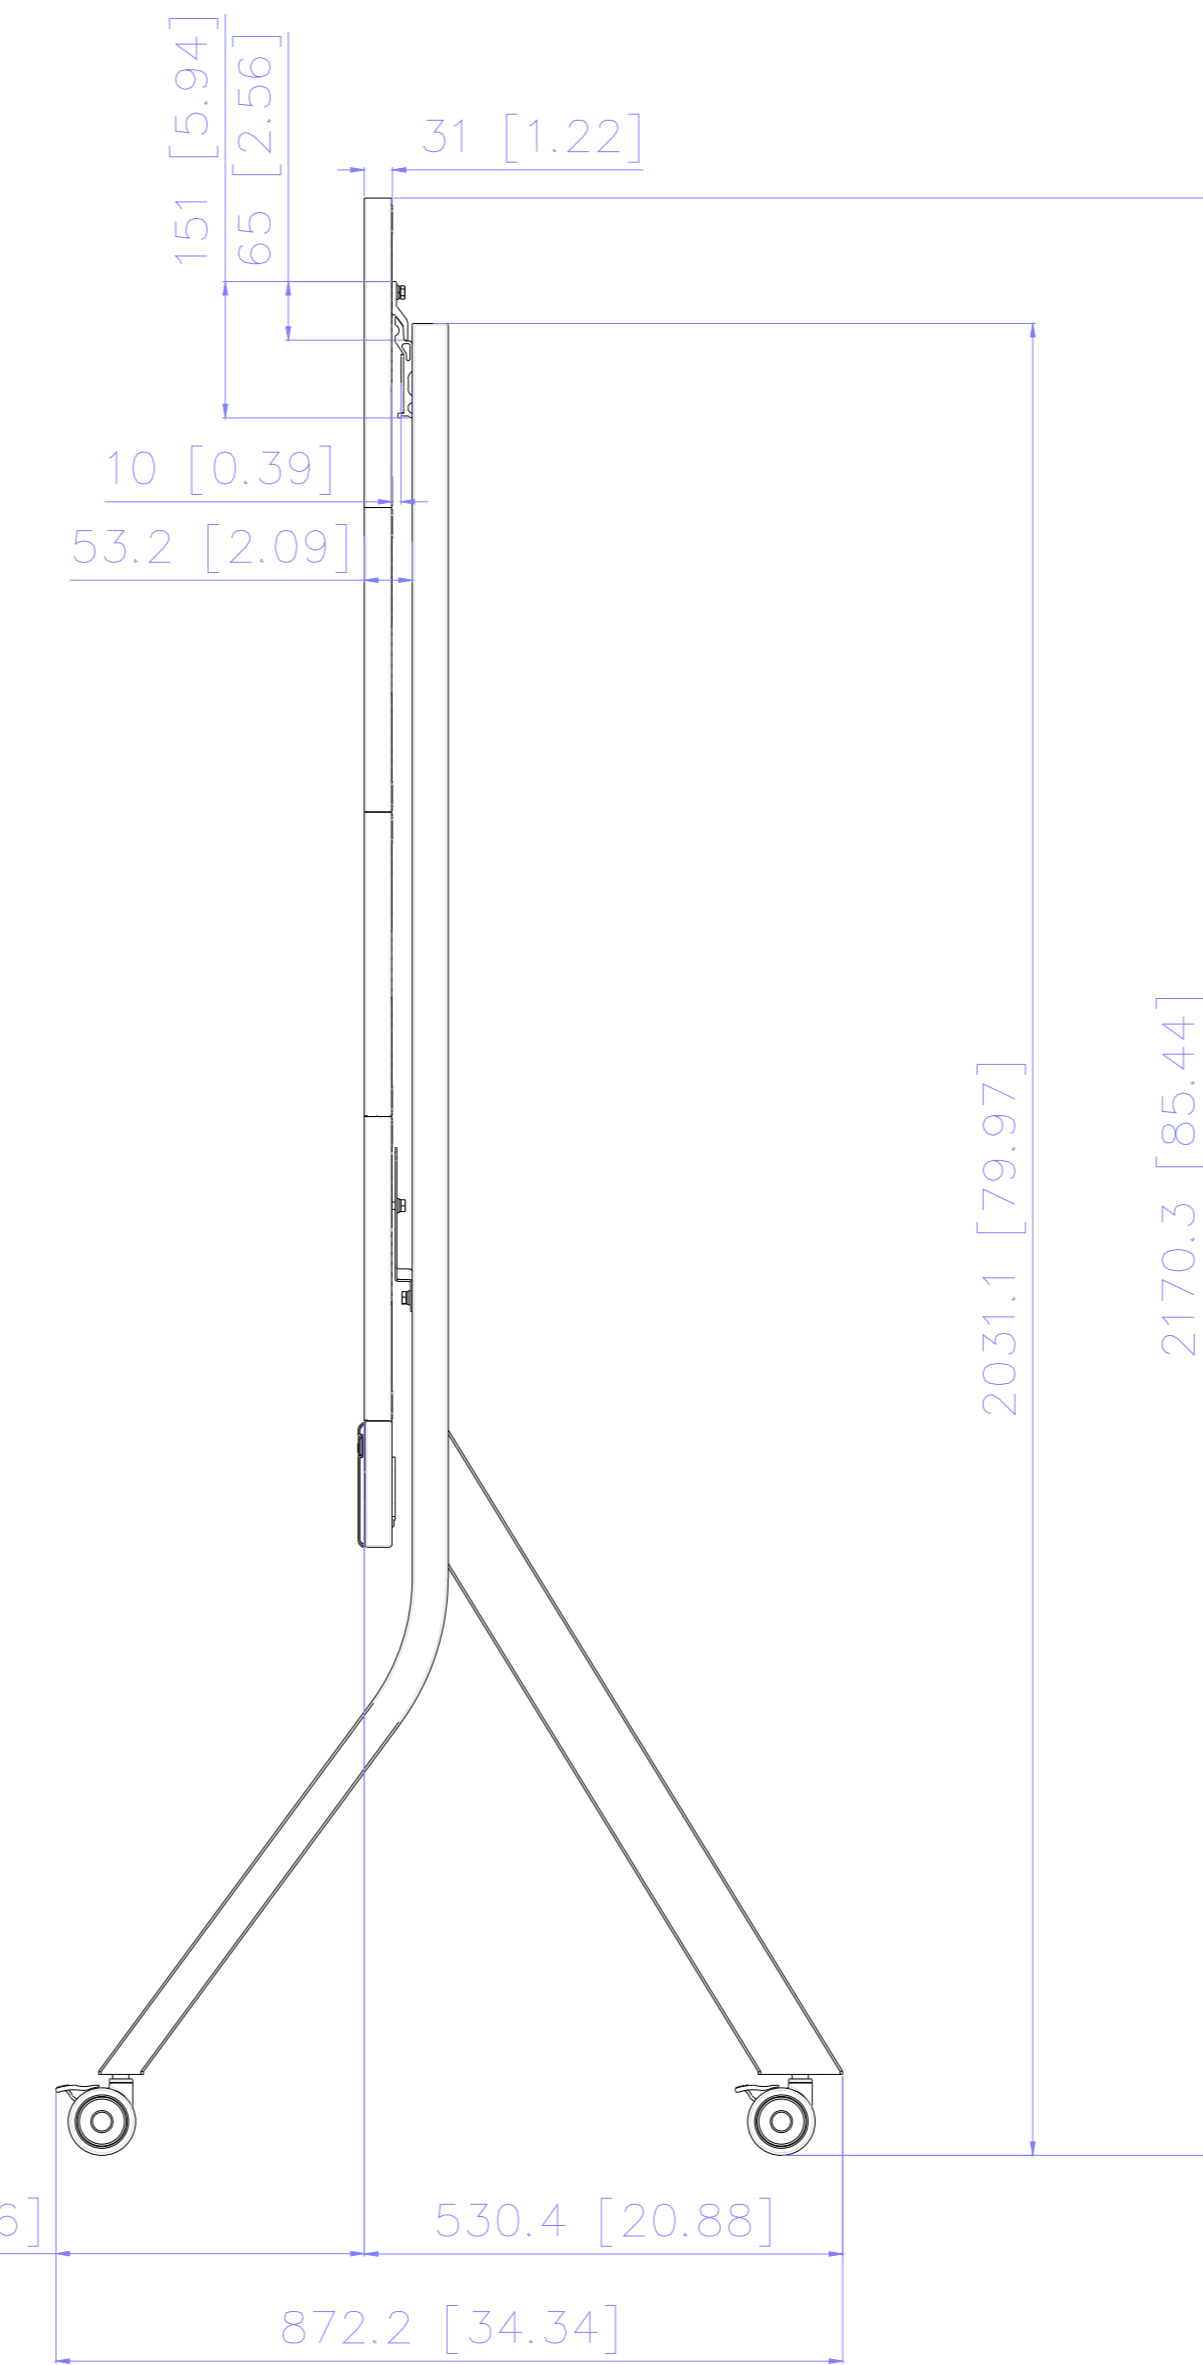

ViewSonic

NAME : **LDC027- 4x4**

TITLE	With LD-STND-009	Rev.
UNIT	SCALE	SHEET
mm / inch		1 OF 1

NAME : LDC027- 4x5

TITLE	With LD-STND-009	Rev.
UNIT	SCALE	SHEET
mm / inch		1 OF 1

NAME : LDC027- 4x6

TITLE	With LD-STND-009	Rev.
UNIT	SCALE	SHEET
mm / inch		1 OF 1

ViewSonic 

NAME : **LDC027- 5x4**

TITLE	With LD-STND-009	Rev.
UNIT	SCALE	SHEET
mm / inch		1 OF 1

ViewSonic 

NAME : **LDC027- 5x5**

TITLE	With LD-STND-009	Rev.
UNIT	SCALE	SHEET
mm / inch		1 OF 1

ViewSonic 

NAME : **LDC027- 5x6**

TITLE	With LD-STND-009	Rev.
UNIT	SCALE	SHEET
mm / inch		1 OF 1

NAME : **LDC027- 6x4**

TITLE	With LD-STND-009	Rev.
UNIT	SCALE	SHEET
mm / inch		1 OF 1

ViewSonic

NAME : **LDC027- 6x5**

TITLE	With LD-STND-009	Rev.
UNIT	SCALE	SHEET
mm / inch		1 OF 1

ViewSonic

NAME : **LDC027- 6x6**

TITLE	With LD-STND-009	Rev.
UNIT	SCALE	SHEET
mm / inch		1 OF 1