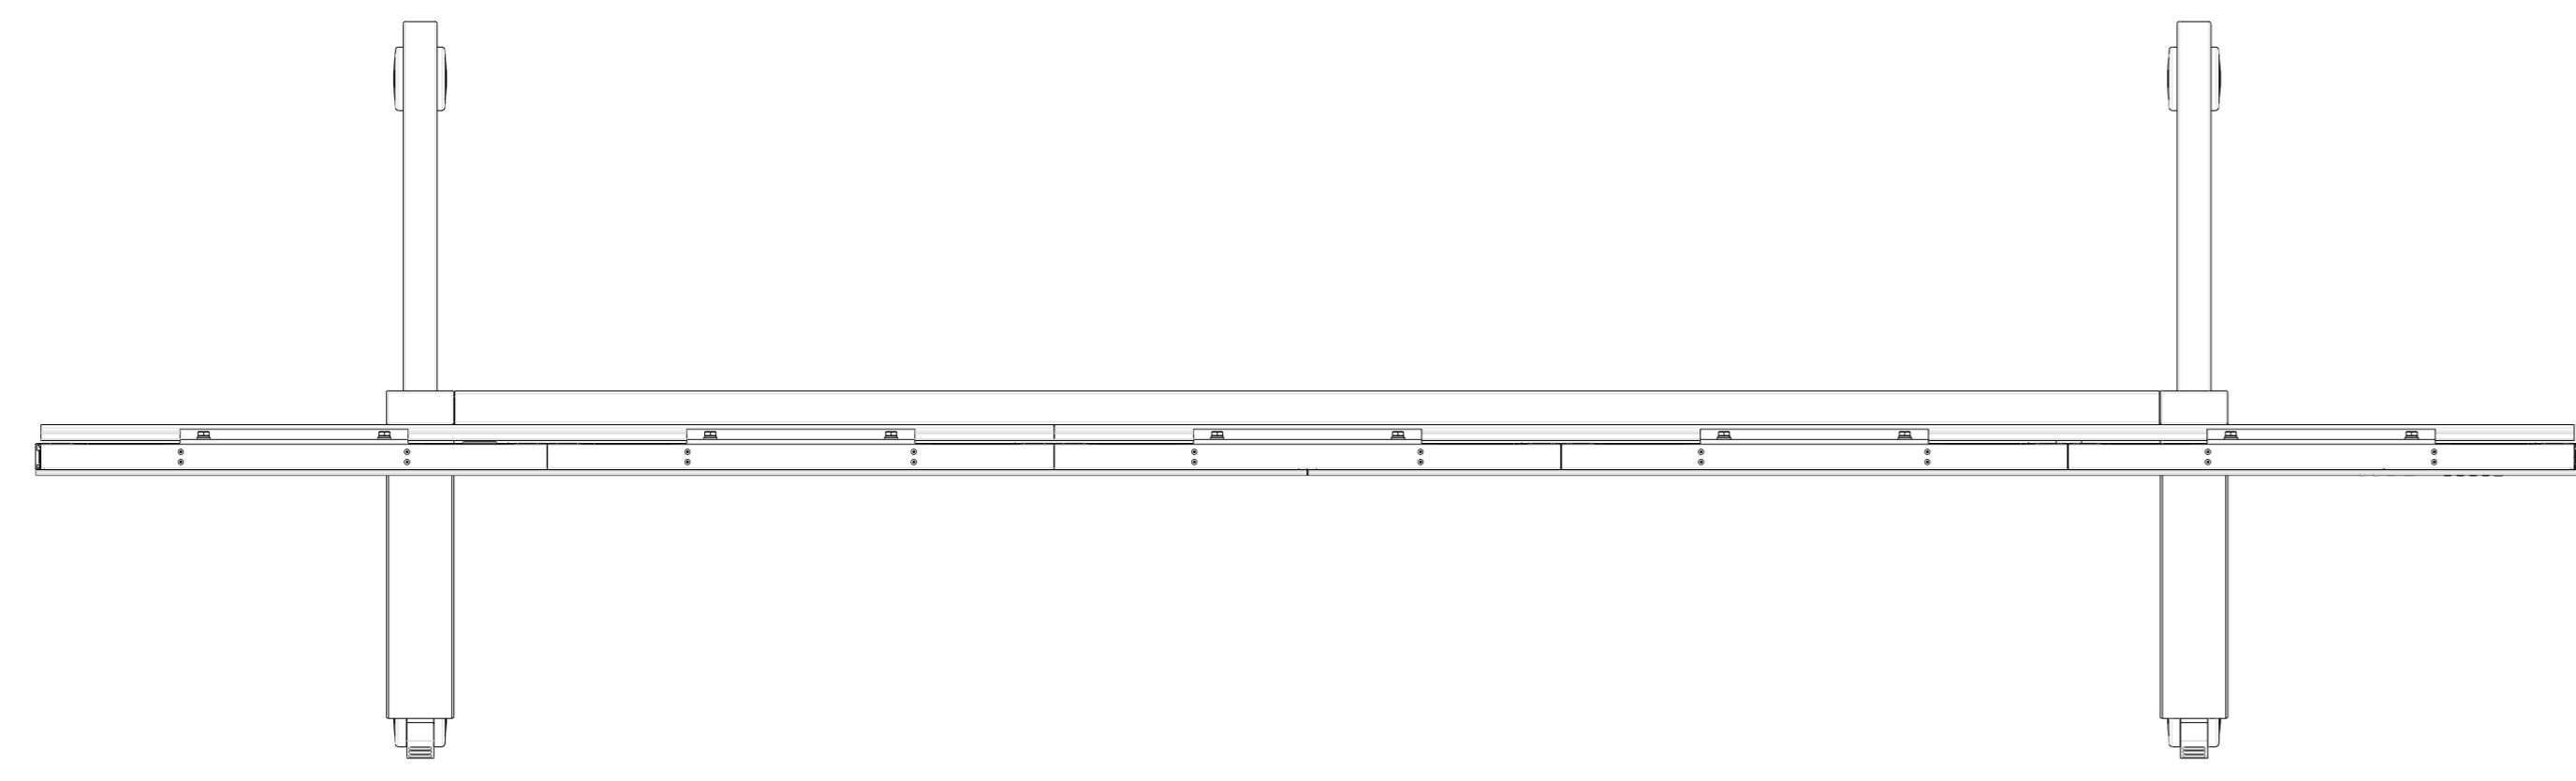

ViewSonic

NAME : **LDC027- 4x4**

TITLE	With LD-STND-009	Rev.
UNIT	SCALE	SHEET
mm / inch		1 OF 1

NAME : LDC027- 4x5

TITLE	With LD-STND-009	Rev.
UNIT	SCALE	SHEET
mm / inch		1 OF 1

NAME : LDC027- 4x6

TITLE	With LD-STND-009	Rev.
UNIT	SCALE	SHEET
mm / inch		1 OF 1

ViewSonic 

NAME : **LDC027- 5x4**

TITLE	With LD-STND-009	Rev.
UNIT	SCALE	SHEET
mm / inch		1 OF 1

ViewSonic 

NAME : **LDC027- 5x5**

TITLE	With LD-STND-009	Rev.
UNIT	SCALE	SHEET
mm / inch		1 OF 1

ViewSonic 

NAME : **LDC027- 5x6**

TITLE	With LD-STND-009	Rev.
UNIT	SCALE	SHEET
mm / inch		1 OF 1

NAME : **LDC027- 6x4**

TITLE	With LD-STND-009	Rev.
UNIT	SCALE	SHEET
mm / inch		1 OF 1

ViewSonic

NAME : **LDC027- 6x5**

TITLE	With LD-STND-009	Rev.
UNIT	SCALE	SHEET
mm / inch		1 OF 1

ViewSonic

NAME : **LDC027- 6x6**

TITLE	With LD-STND-009	Rev.
UNIT	SCALE	SHEET
mm / inch		1 OF 1