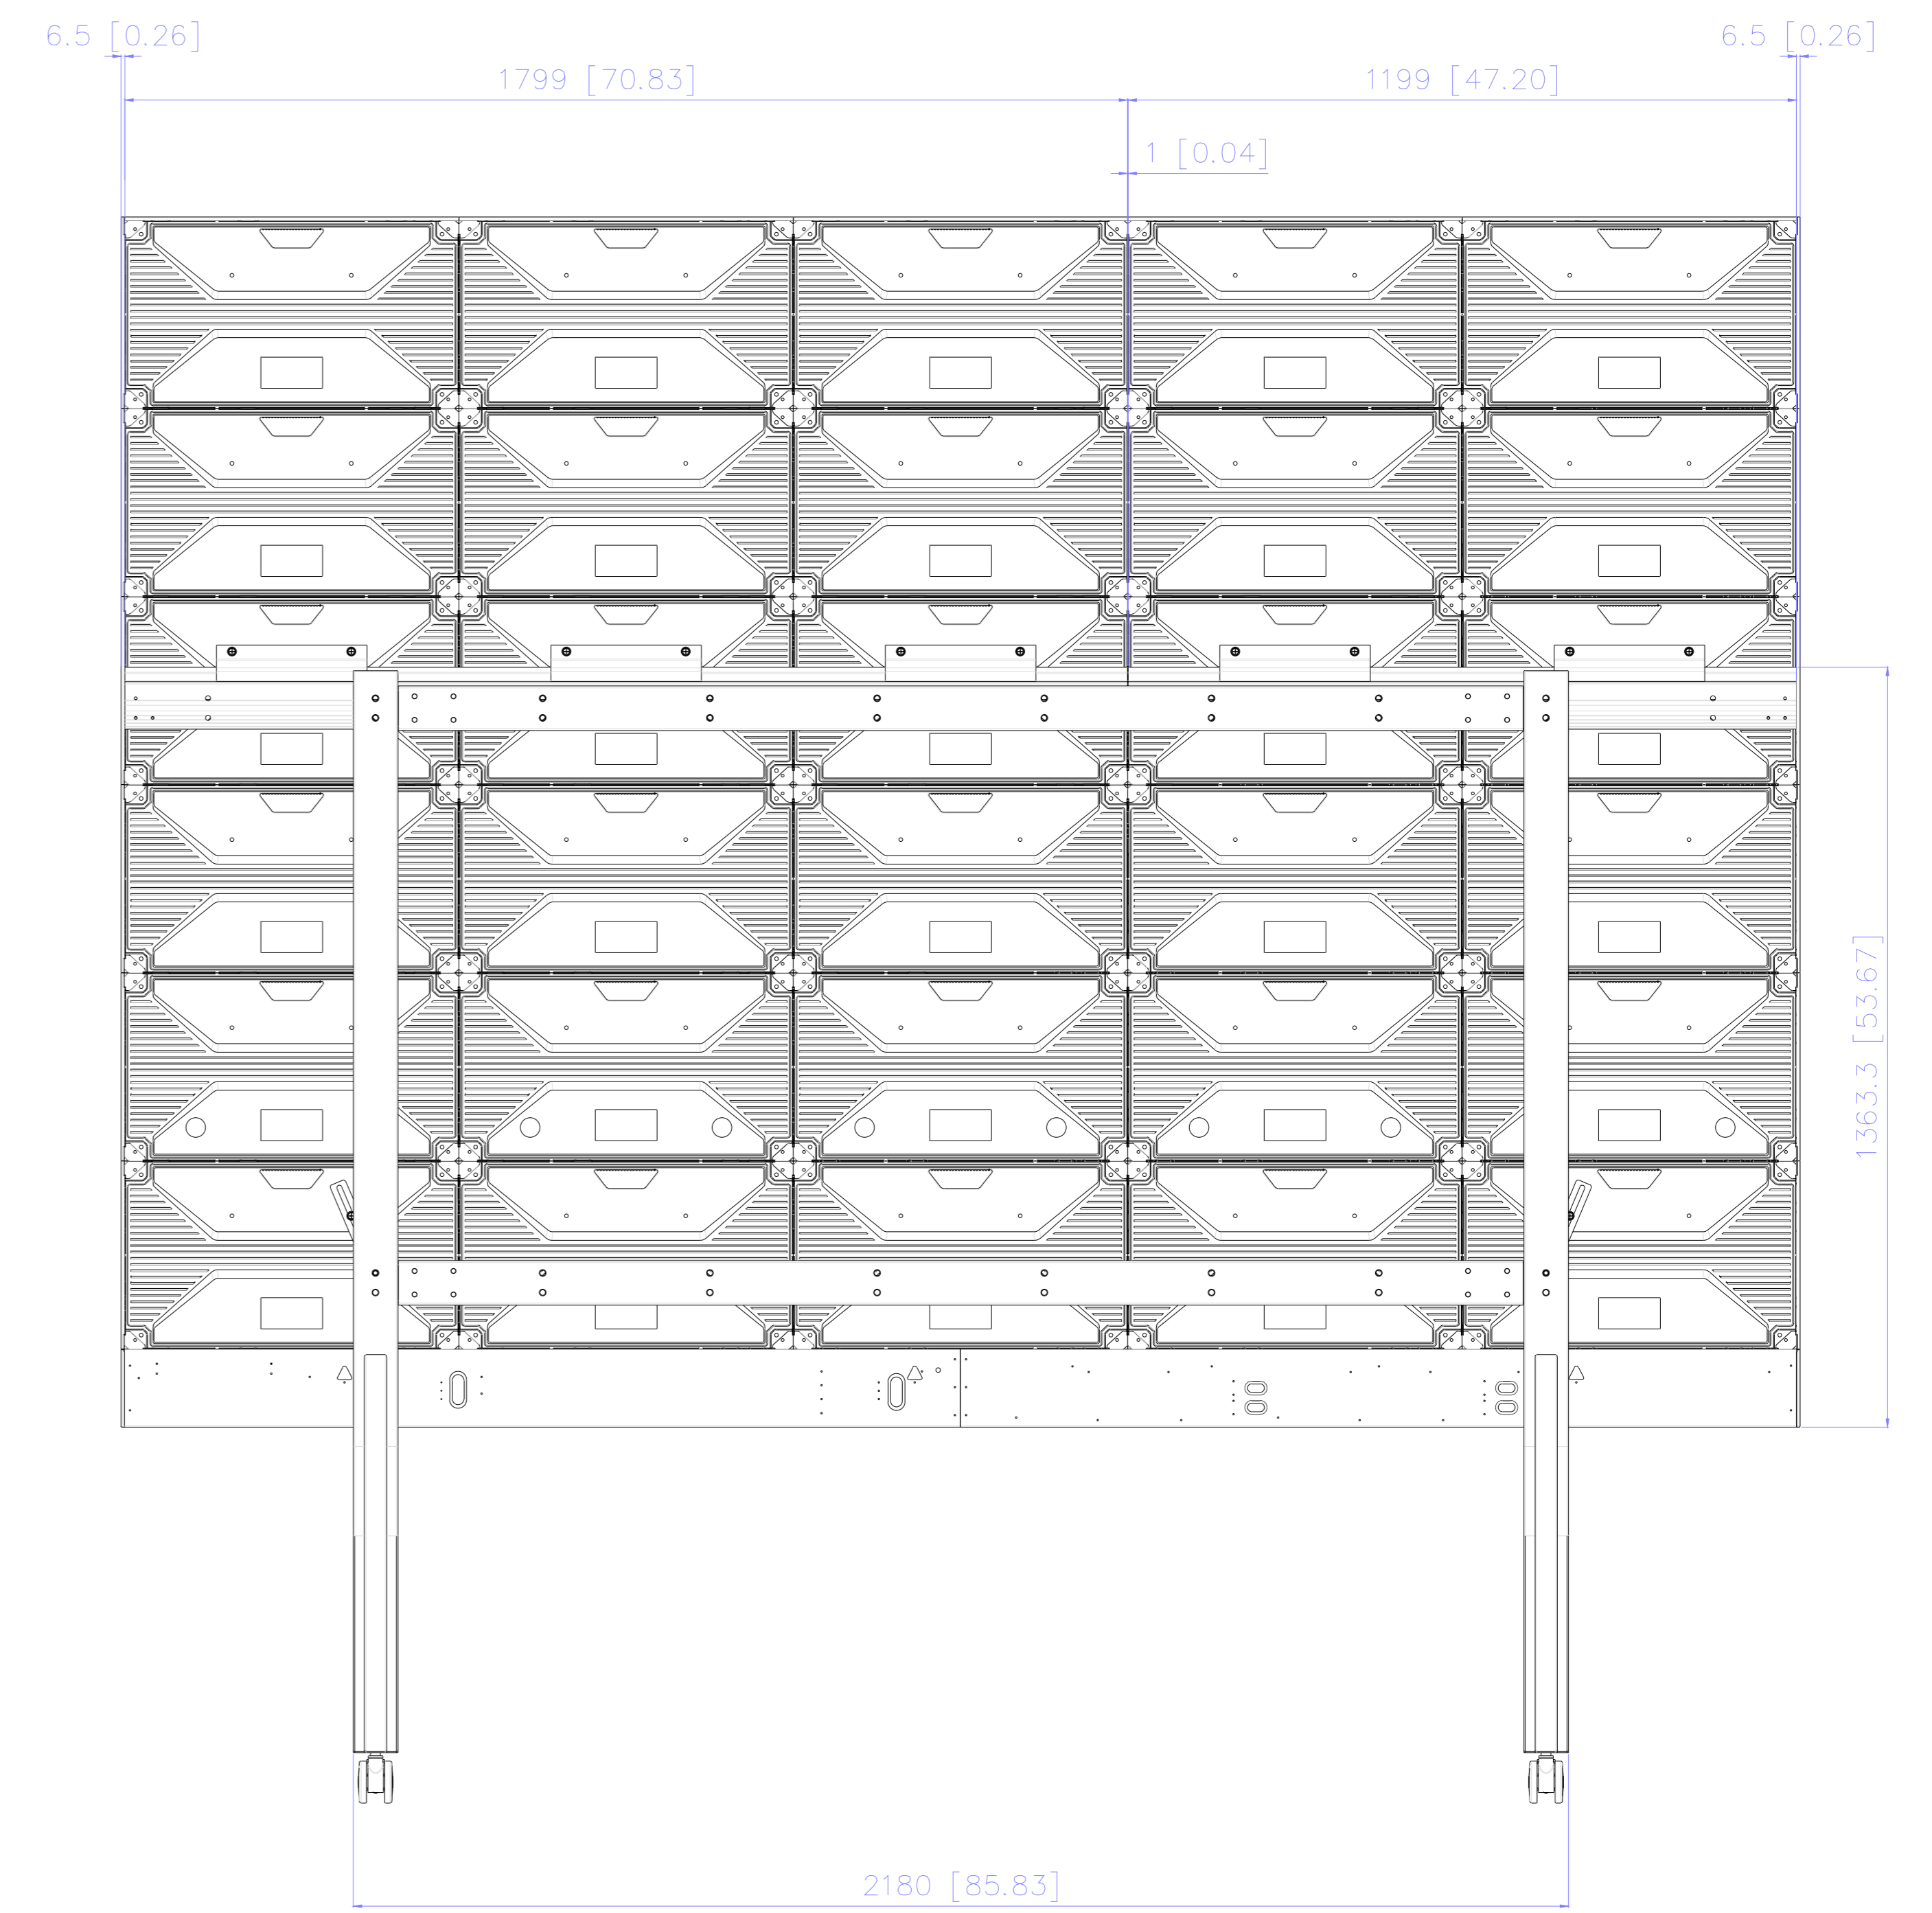

ViewSonic

NAME : **LDC027- 4x4**

TITLE	With LD-STND-009	Rev.
UNIT	SCALE	SHEET
mm / inch		1 OF 1

NAME : LDC027- 4x5

TITLE	With LD-STND-009	Rev.
UNIT	SCALE	SHEET
mm / inch		1 OF 1

NAME : LDC027- 4x6

TITLE	With LD-STND-009	Rev.
UNIT	SCALE	SHEET
mm / inch		1 OF 1

ViewSonic 

NAME : **LDC027- 5x4**

TITLE	With LD-STND-009	Rev.
UNIT	SCALE	SHEET
mm / inch		1 OF 1

ViewSonic 

NAME : **LDC027- 5x5**

TITLE	With LD-STND-009	Rev.
UNIT	SCALE	SHEET
mm / inch		1 OF 1

ViewSonic 

NAME : **LDC027- 5x6**

TITLE	With LD-STND-009	Rev.
UNIT	SCALE	SHEET
mm / inch		1 OF 1

NAME : **LDC027- 6x4**

TITLE	With LD-STND-009	Rev.
UNIT	SCALE	SHEET
mm / inch		1 OF 1

ViewSonic

NAME : **LDC027- 6x5**

TITLE	With LD-STND-009	Rev.
UNIT	SCALE	SHEET
mm / inch		1 OF 1

ViewSonic

NAME : **LDC027- 6x6**

TITLE	With LD-STND-009	Rev.
UNIT	SCALE	SHEET
mm / inch		1 OF 1