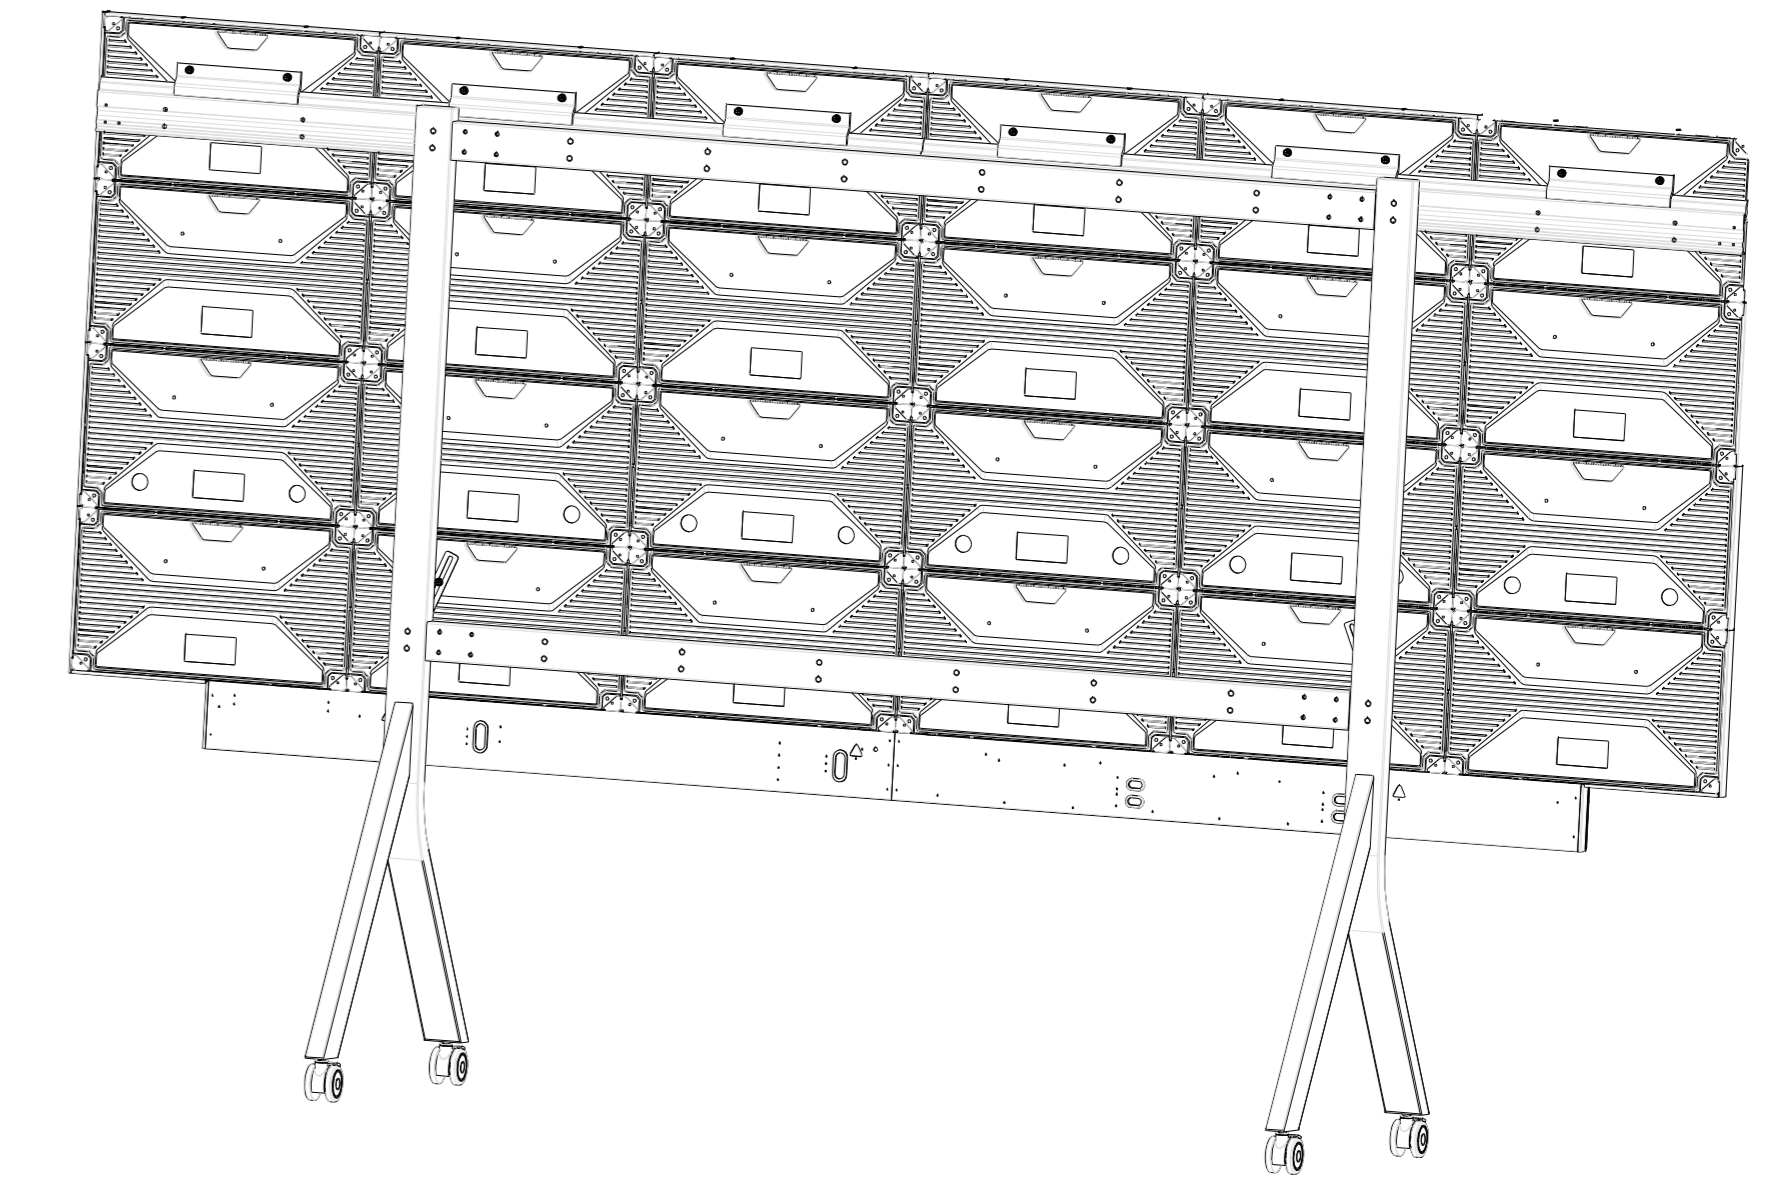

ViewSonic

NAME : **LDC027- 4x4**

TITLE	With LD-STND-009	Rev.
UNIT	SCALE	SHEET
mm / inch		1 OF 1

NAME : LDC027- 4x5

TITLE	With LD-STND-009	Rev.
UNIT	SCALE	SHEET
mm / inch		1 OF 1

NAME : LDC027- 4x6

TITLE	With LD-STND-009	Rev.
UNIT	SCALE	SHEET
mm / inch		1 OF 1

ViewSonic 

NAME : **LDC027- 5x4**

TITLE	With LD-STND-009	Rev.
UNIT	SCALE	SHEET
mm / inch		1 OF 1

ViewSonic 

NAME : **LDC027- 5x5**

TITLE	With LD-STND-009	Rev.
UNIT	SCALE	SHEET
mm / inch		1 OF 1

ViewSonic 

NAME : **LDC027- 5x6**

TITLE	With LD-STND-009	Rev.
UNIT	SCALE	SHEET
mm / inch		1 OF 1

NAME : **LDC027- 6x4**

TITLE	With LD-STND-009	Rev.
UNIT	SCALE	SHEET
mm / inch		1 OF 1

ViewSonic

NAME : **LDC027- 6x5**

TITLE	With LD-STND-009	Rev.
UNIT	SCALE	SHEET
mm / inch		1 OF 1

ViewSonic

NAME : **LDC027- 6x6**

TITLE	With LD-STND-009	Rev.
UNIT	SCALE	SHEET
mm / inch		1 OF 1