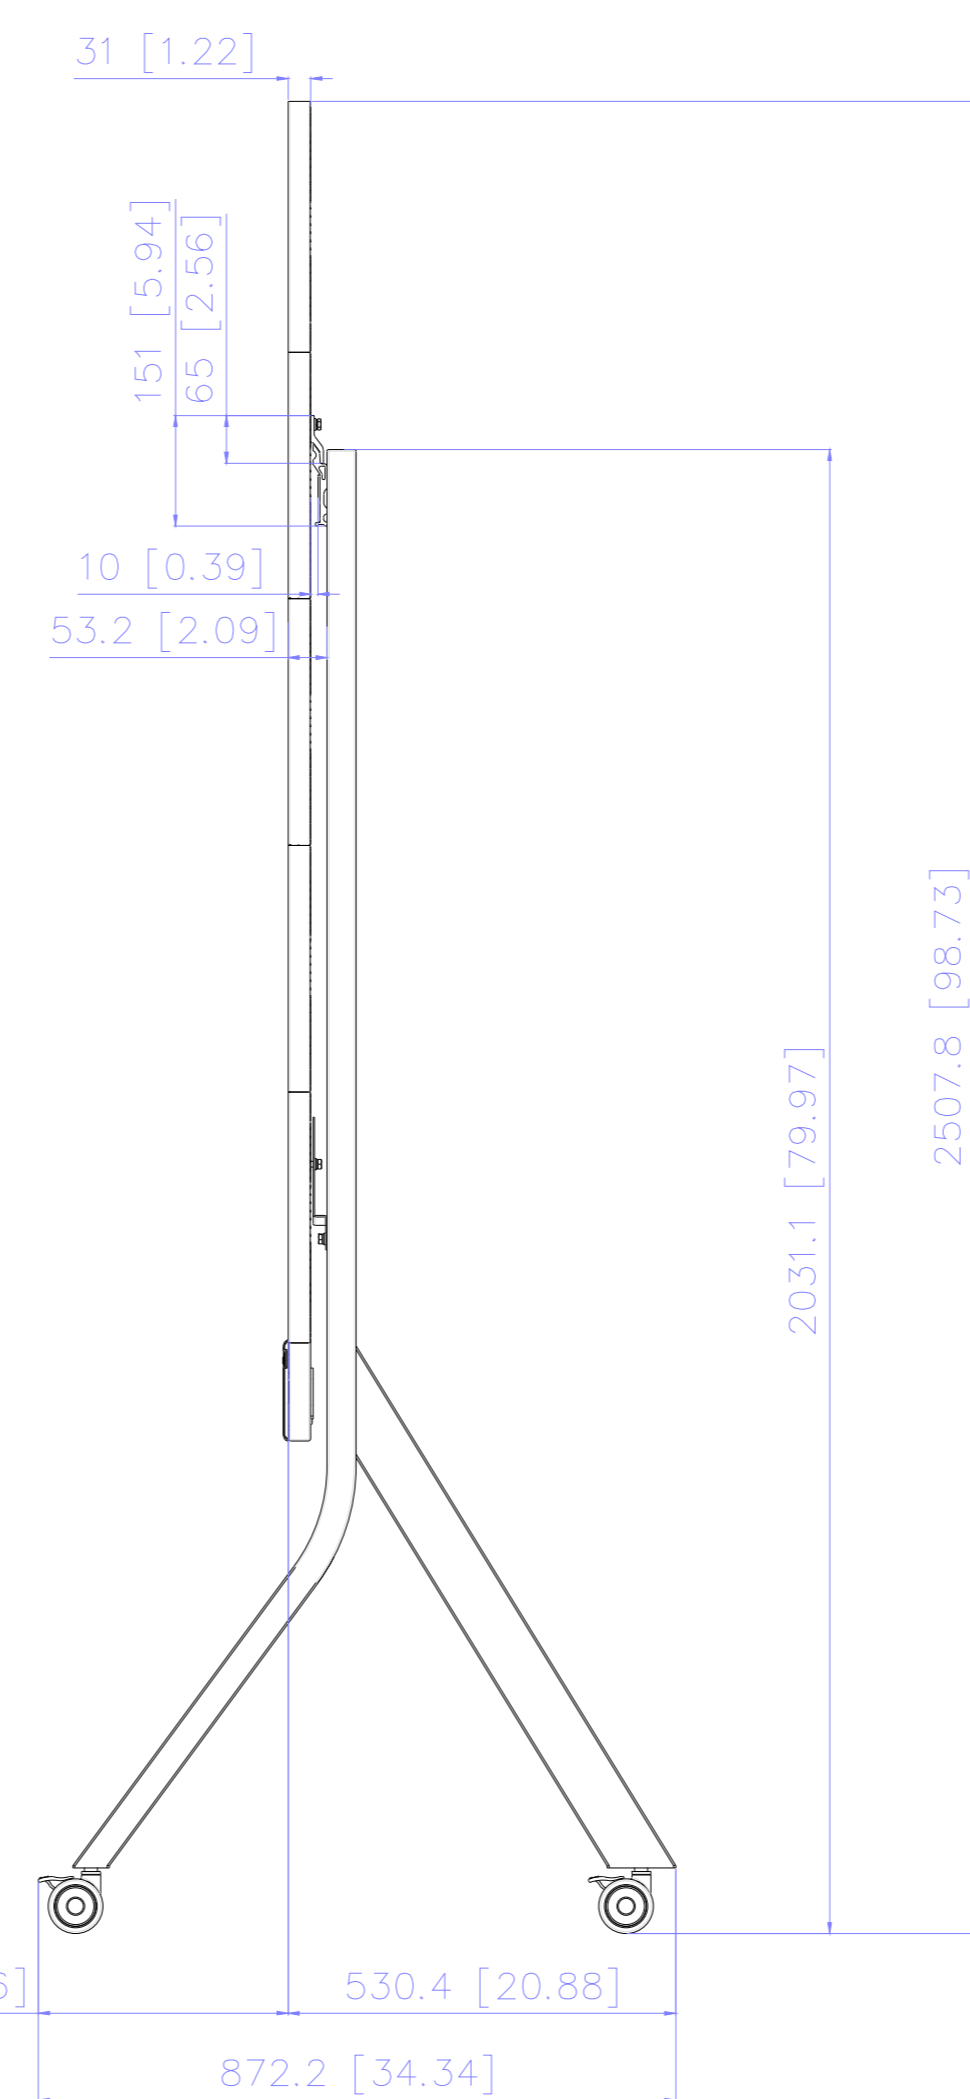

ViewSonic

NAME : **LDC027- 4x4**

TITLE	With LD-STND-009	Rev.
UNIT	SCALE	SHEET
mm / inch		1 OF 1

NAME : LDC027- 4x5

TITLE	With LD-STND-009	Rev.
UNIT	SCALE	SHEET
mm / inch		1 OF 1

NAME : LDC027- 4x6

TITLE	With LD-STND-009	Rev.
UNIT	SCALE	SHEET
mm / inch		1 OF 1

ViewSonic 

NAME : **LDC027- 5x4**

TITLE	With LD-STND-009	Rev.
UNIT	SCALE	SHEET
mm / inch		1 OF 1

ViewSonic 

NAME : **LDC027- 5x5**

TITLE	With LD-STND-009	Rev.
UNIT	SCALE	SHEET
mm / inch		1 OF 1

ViewSonic 

NAME : **LDC027- 5x6**

TITLE	With LD-STND-009	Rev.
UNIT	SCALE	SHEET
mm / inch		1 OF 1

NAME : **LDC027- 6x4**

TITLE	With LD-STND-009	Rev.
UNIT	SCALE	SHEET
mm / inch		1 OF 1

ViewSonic

NAME : **LDC027- 6x5**

TITLE	With LD-STND-009	Rev.
UNIT	SCALE	SHEET
mm / inch		1 OF 1

ViewSonic

NAME : **LDC027- 6x6**

TITLE	With LD-STND-009	Rev.
UNIT	SCALE	SHEET
mm / inch		1 OF 1