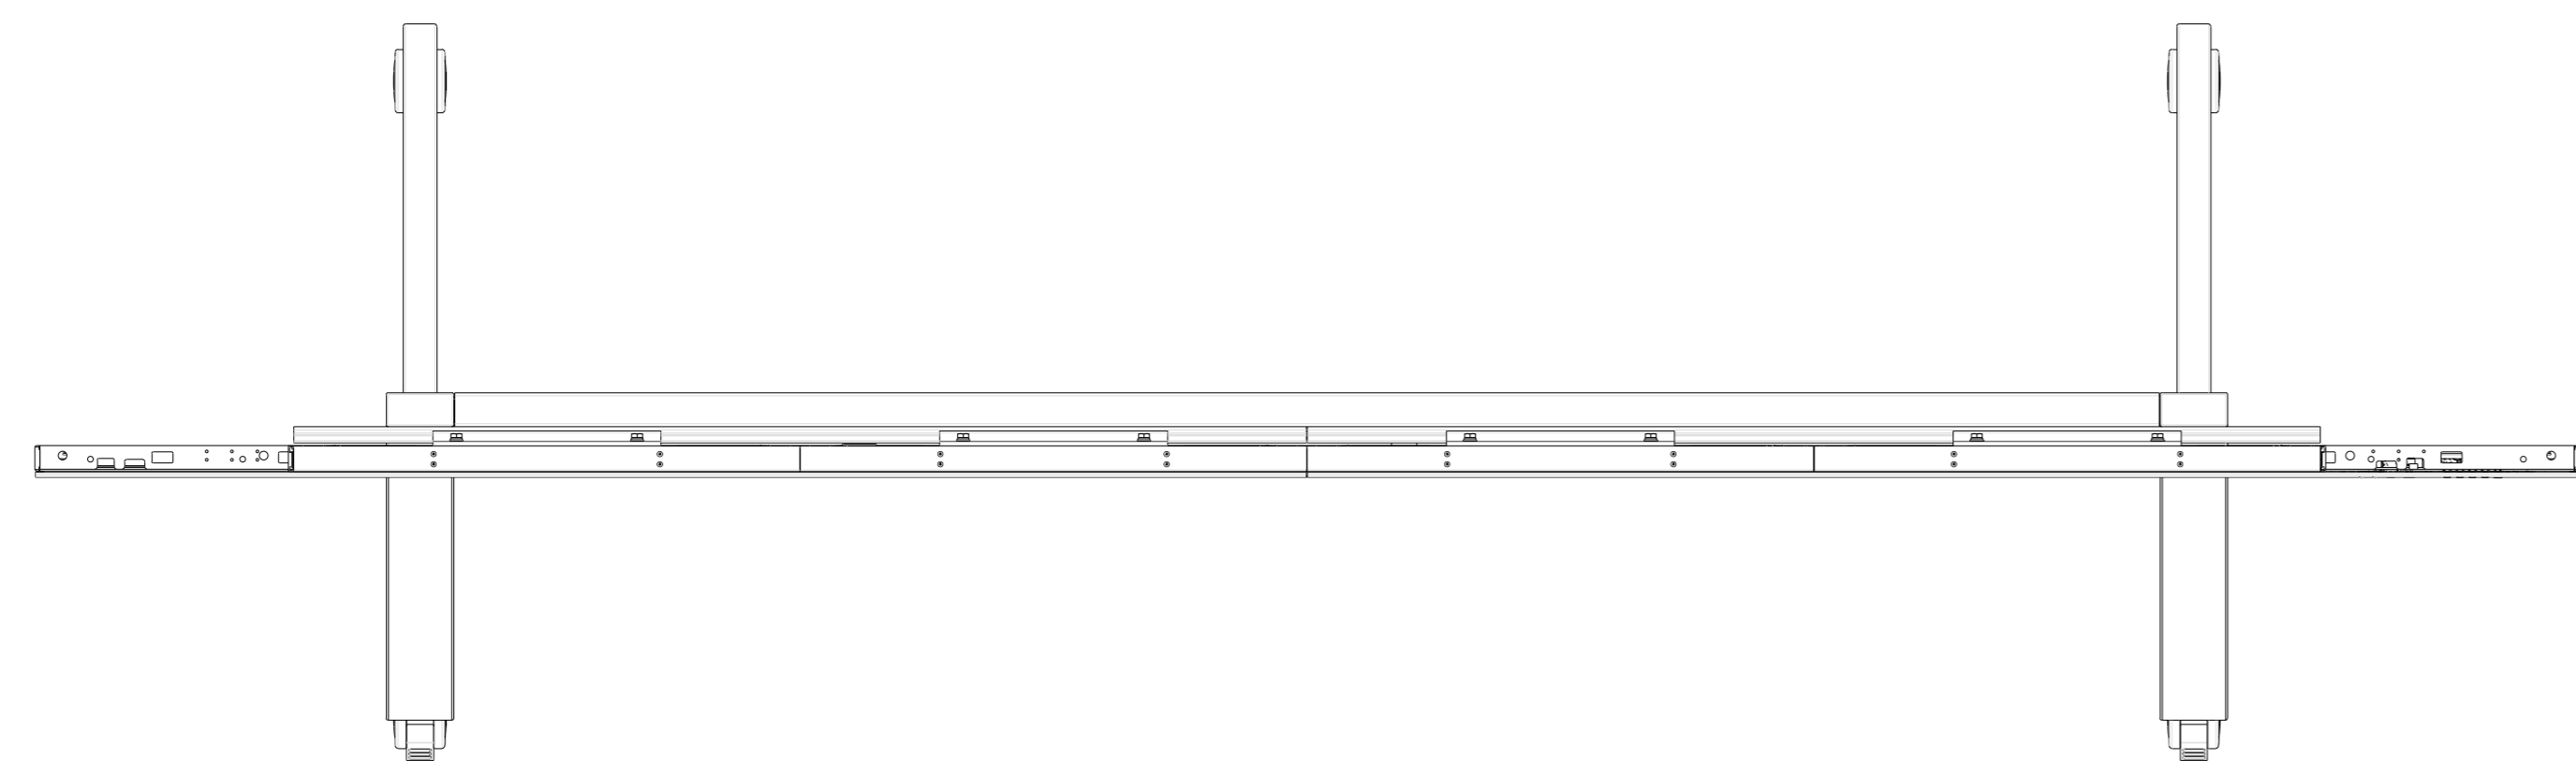

ViewSonic

NAME : **LDC027- 4x4**

TITLE	With LD-STND-009	Rev.
UNIT	SCALE	SHEET
mm / inch		1 OF 1

NAME : LDC027- 4x5

TITLE	With LD-STND-009	Rev.
UNIT	SCALE	SHEET
mm / inch		1 OF 1

NAME : LDC027- 4x6

TITLE	With LD-STND-009	Rev.
UNIT	SCALE	SHEET
mm / inch		1 OF 1

ViewSonic 

NAME : **LDC027- 5x4**

TITLE	With LD-STND-009	Rev.
UNIT	SCALE	SHEET
mm / inch		1 OF 1

ViewSonic 

NAME : **LDC027- 5x5**

TITLE	With LD-STND-009	Rev.
UNIT	SCALE	SHEET
mm / inch		1 OF 1

ViewSonic 

NAME : **LDC027- 5x6**

TITLE	With LD-STND-009	Rev.
UNIT	SCALE	SHEET
mm / inch		1 OF 1

NAME : **LDC027- 6x4**

TITLE	With LD-STND-009	Rev.
UNIT	SCALE	SHEET
mm / inch		1 OF 1

ViewSonic

NAME : **LDC027- 6x5**

TITLE	With LD-STND-009	Rev.
UNIT	SCALE	SHEET
mm / inch		1 OF 1

ViewSonic

NAME : **LDC027- 6x6**

TITLE	With LD-STND-009	Rev.
UNIT	SCALE	SHEET
mm / inch		1 OF 1