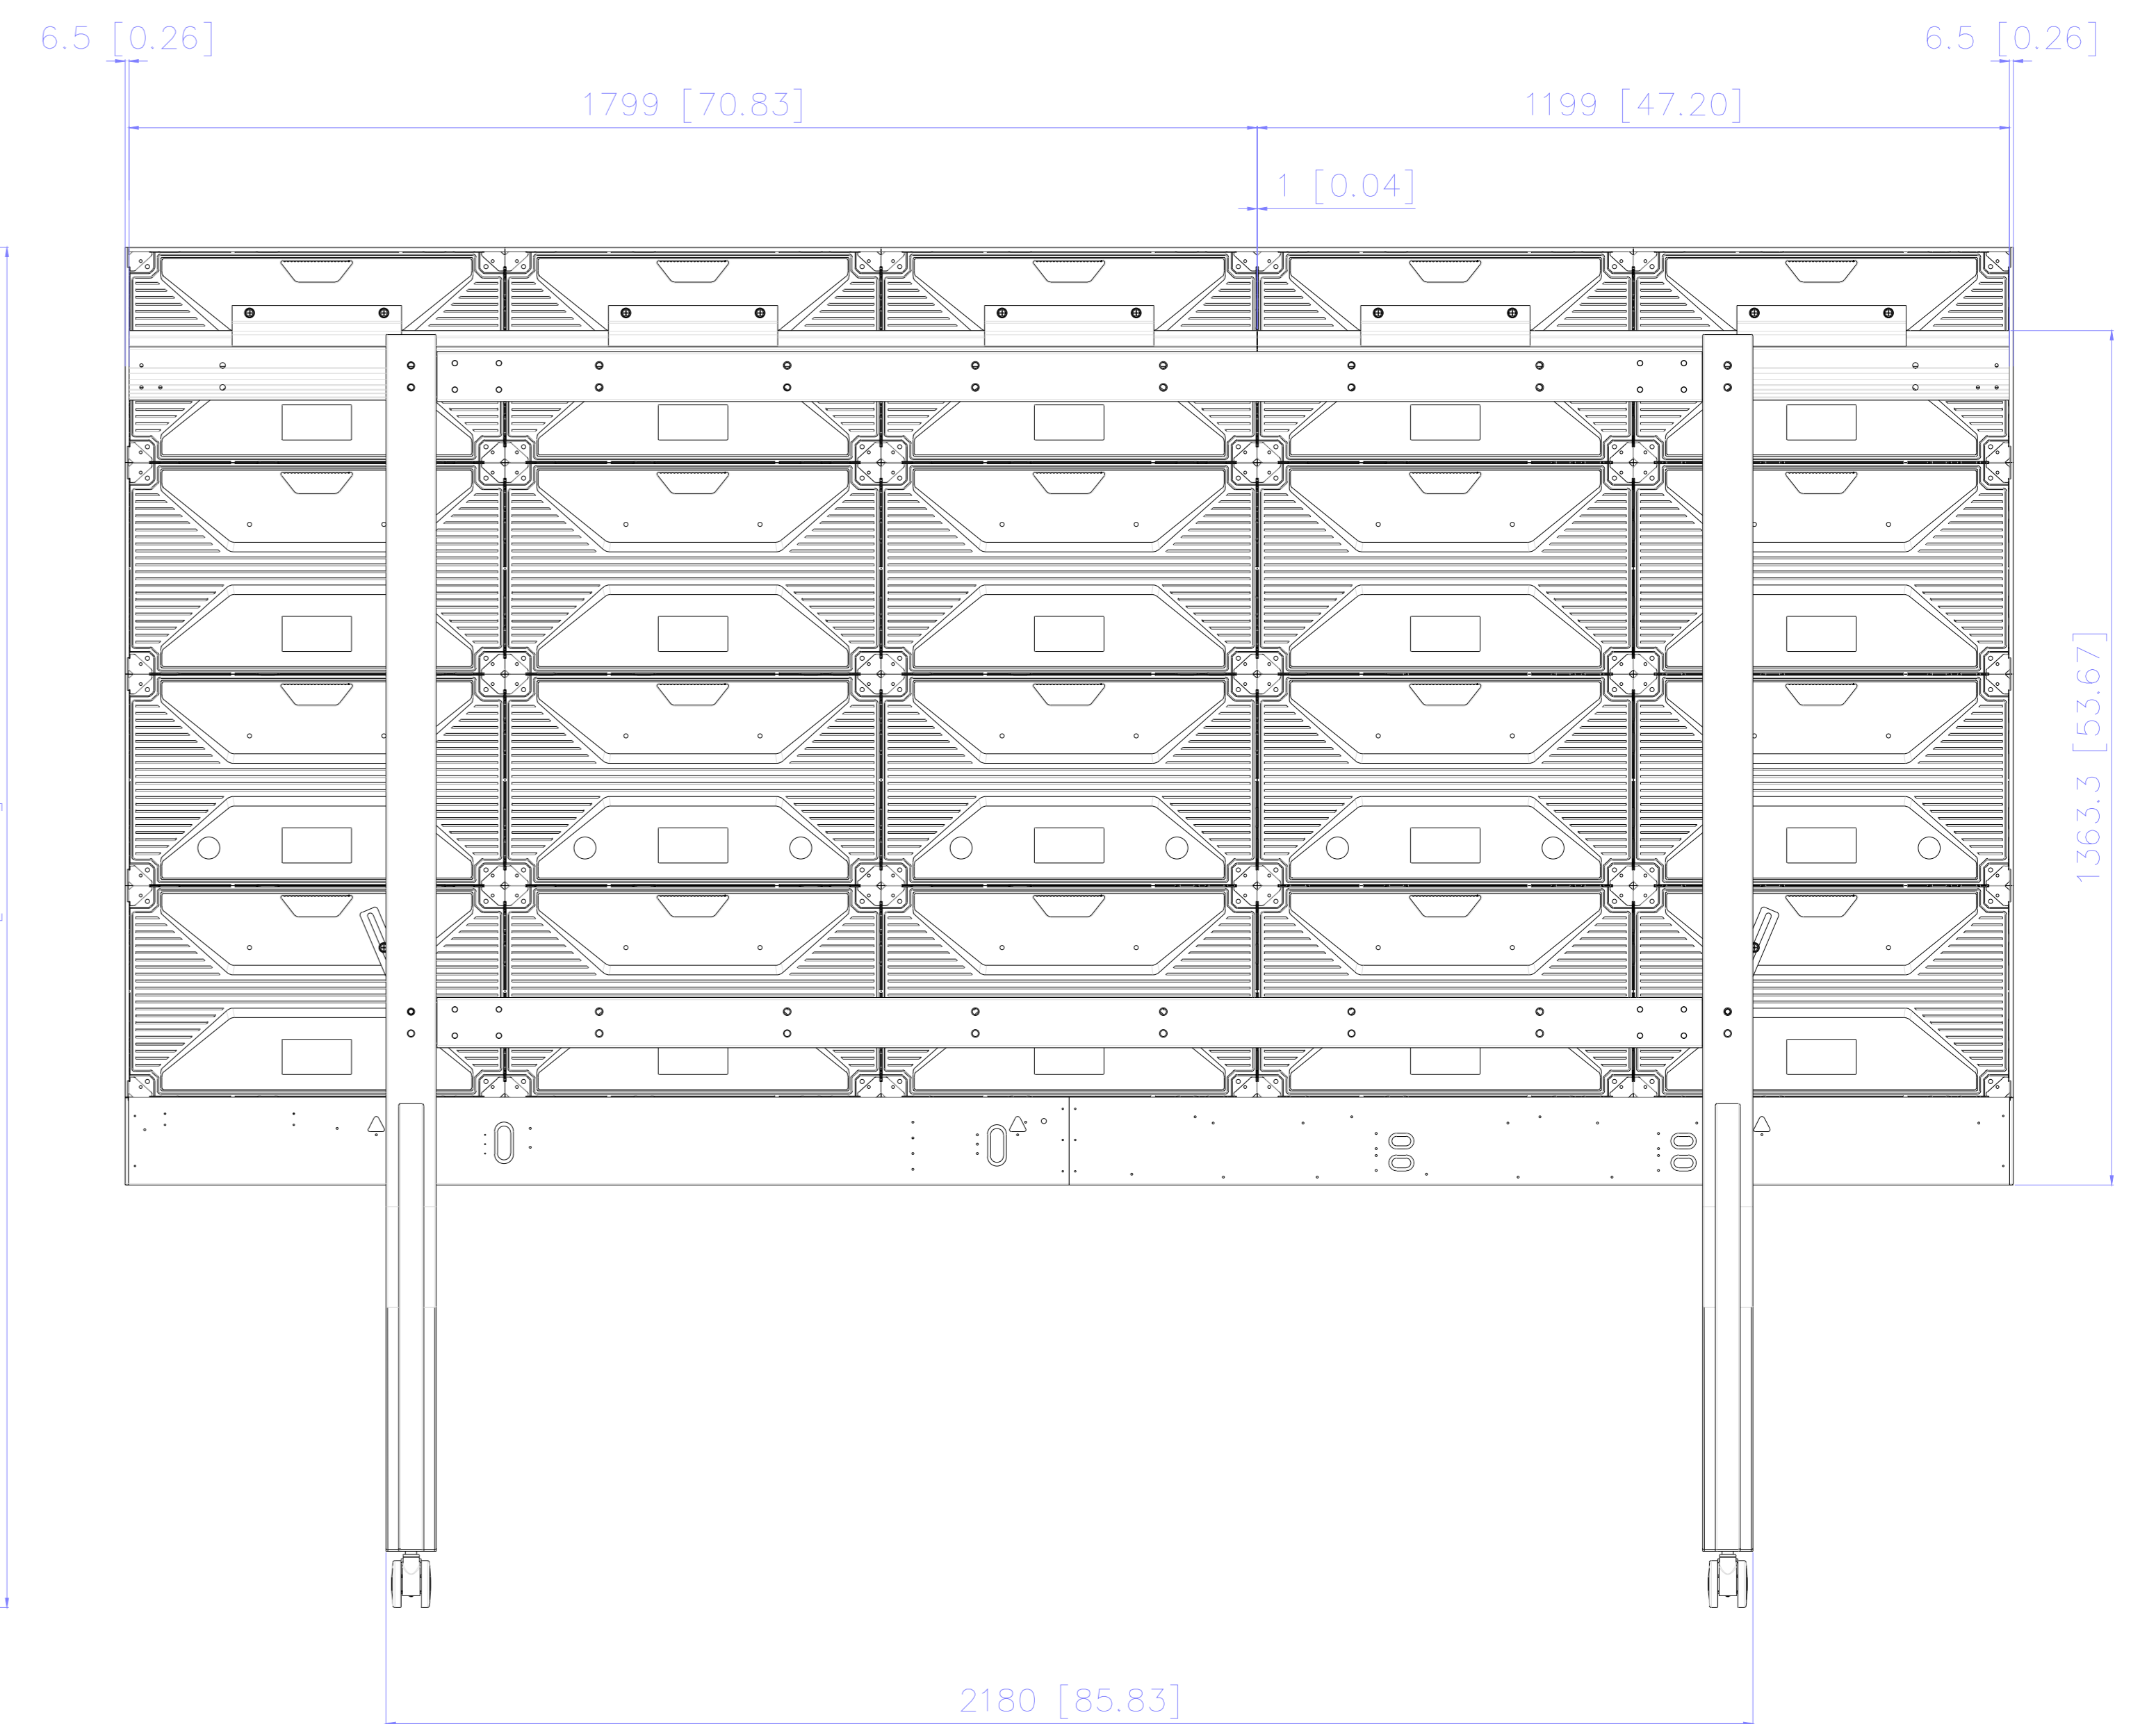

ViewSonic

NAME : **LDC027- 4x4**

TITLE	With LD-STND-009	Rev.
UNIT	SCALE	SHEET
mm / inch		1 OF 1

NAME : LDC027- 4x5

TITLE	With LD-STND-009	Rev.
UNIT	SCALE	SHEET
mm / inch		1 OF 1

NAME : LDC027- 4x6

TITLE	With LD-STND-009	Rev.
UNIT	SCALE	SHEET
mm / inch		1 OF 1

ViewSonic 

NAME : **LDC027- 5x4**

TITLE	With LD-STND-009	Rev.
UNIT	SCALE	SHEET
mm / inch		1 OF 1

ViewSonic 

NAME : **LDC027- 5x5**

TITLE	With LD-STND-009	Rev.
UNIT	SCALE	SHEET
mm / inch		1 OF 1

ViewSonic 

NAME : **LDC027- 5x6**

TITLE	With LD-STND-009	Rev.
UNIT	SCALE	SHEET
mm / inch		1 OF 1

NAME : **LDC027- 6x4**

TITLE	With LD-STND-009	Rev.
UNIT	SCALE	SHEET
mm / inch		1 OF 1

ViewSonic

NAME : **LDC027- 6x5**

TITLE	With LD-STND-009	Rev.
UNIT	SCALE	SHEET
mm / inch		1 OF 1

ViewSonic

NAME : **LDC027- 6x6**

TITLE	With LD-STND-009	Rev.
UNIT	SCALE	SHEET
mm / inch		1 OF 1