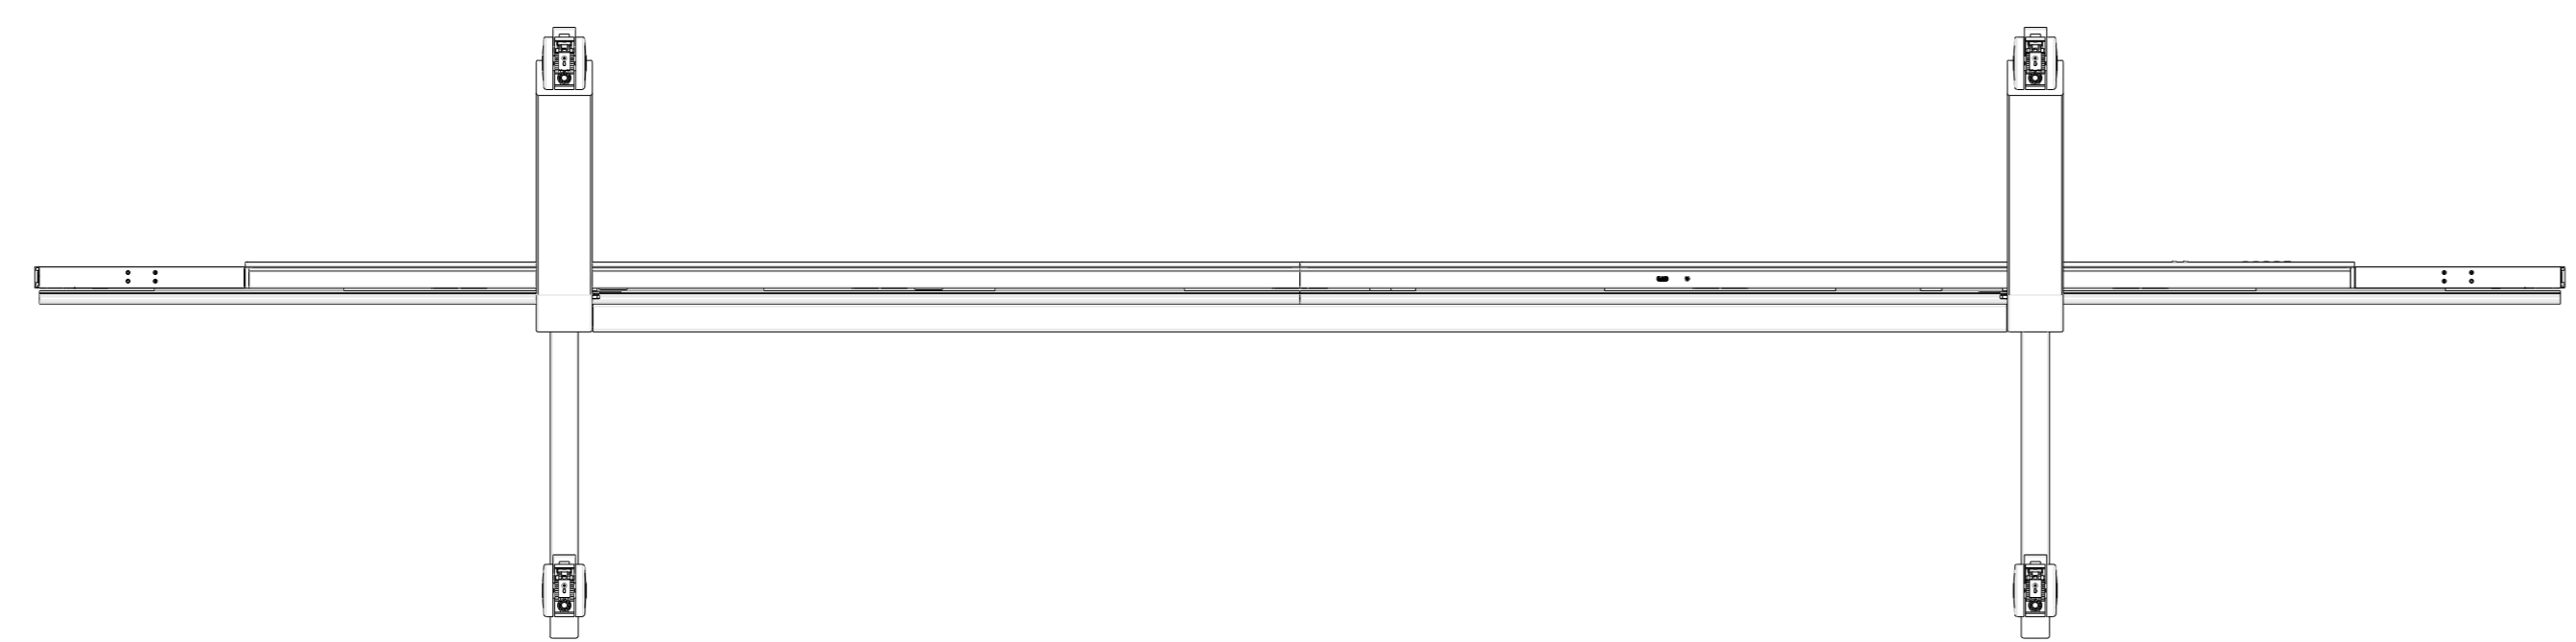

ViewSonic

NAME : **LDC027- 4x4**

TITLE	With LD-STND-009	Rev.
UNIT	SCALE	SHEET
mm / inch		1 OF 1

NAME : LDC027- 4x5

TITLE	With LD-STND-009	Rev.
UNIT	SCALE	SHEET
mm / inch		1 OF 1

NAME : LDC027- 4x6

TITLE	With LD-STND-009	Rev.
UNIT	SCALE	SHEET
mm / inch		1 OF 1

ViewSonic 

NAME : **LDC027- 5x4**

TITLE	With LD-STND-009	Rev.
UNIT	SCALE	SHEET
mm / inch		1 OF 1

ViewSonic 

NAME : **LDC027- 5x5**

TITLE	With LD-STND-009	Rev.
UNIT	SCALE	SHEET
mm / inch		1 OF 1

ViewSonic 

NAME : **LDC027- 5x6**

TITLE	With LD-STND-009	Rev.
UNIT	SCALE	SHEET
mm / inch		1 OF 1

NAME : **LDC027- 6x4**

TITLE	With LD-STND-009	Rev.
UNIT	SCALE	SHEET
mm / inch		1 OF 1

ViewSonic

NAME : **LDC027- 6x5**

TITLE	With LD-STND-009	Rev.
UNIT	SCALE	SHEET
mm / inch		1 OF 1

ViewSonic

NAME : **LDC027- 6x6**

TITLE	With LD-STND-009	Rev.
UNIT	SCALE	SHEET
mm / inch		1 OF 1