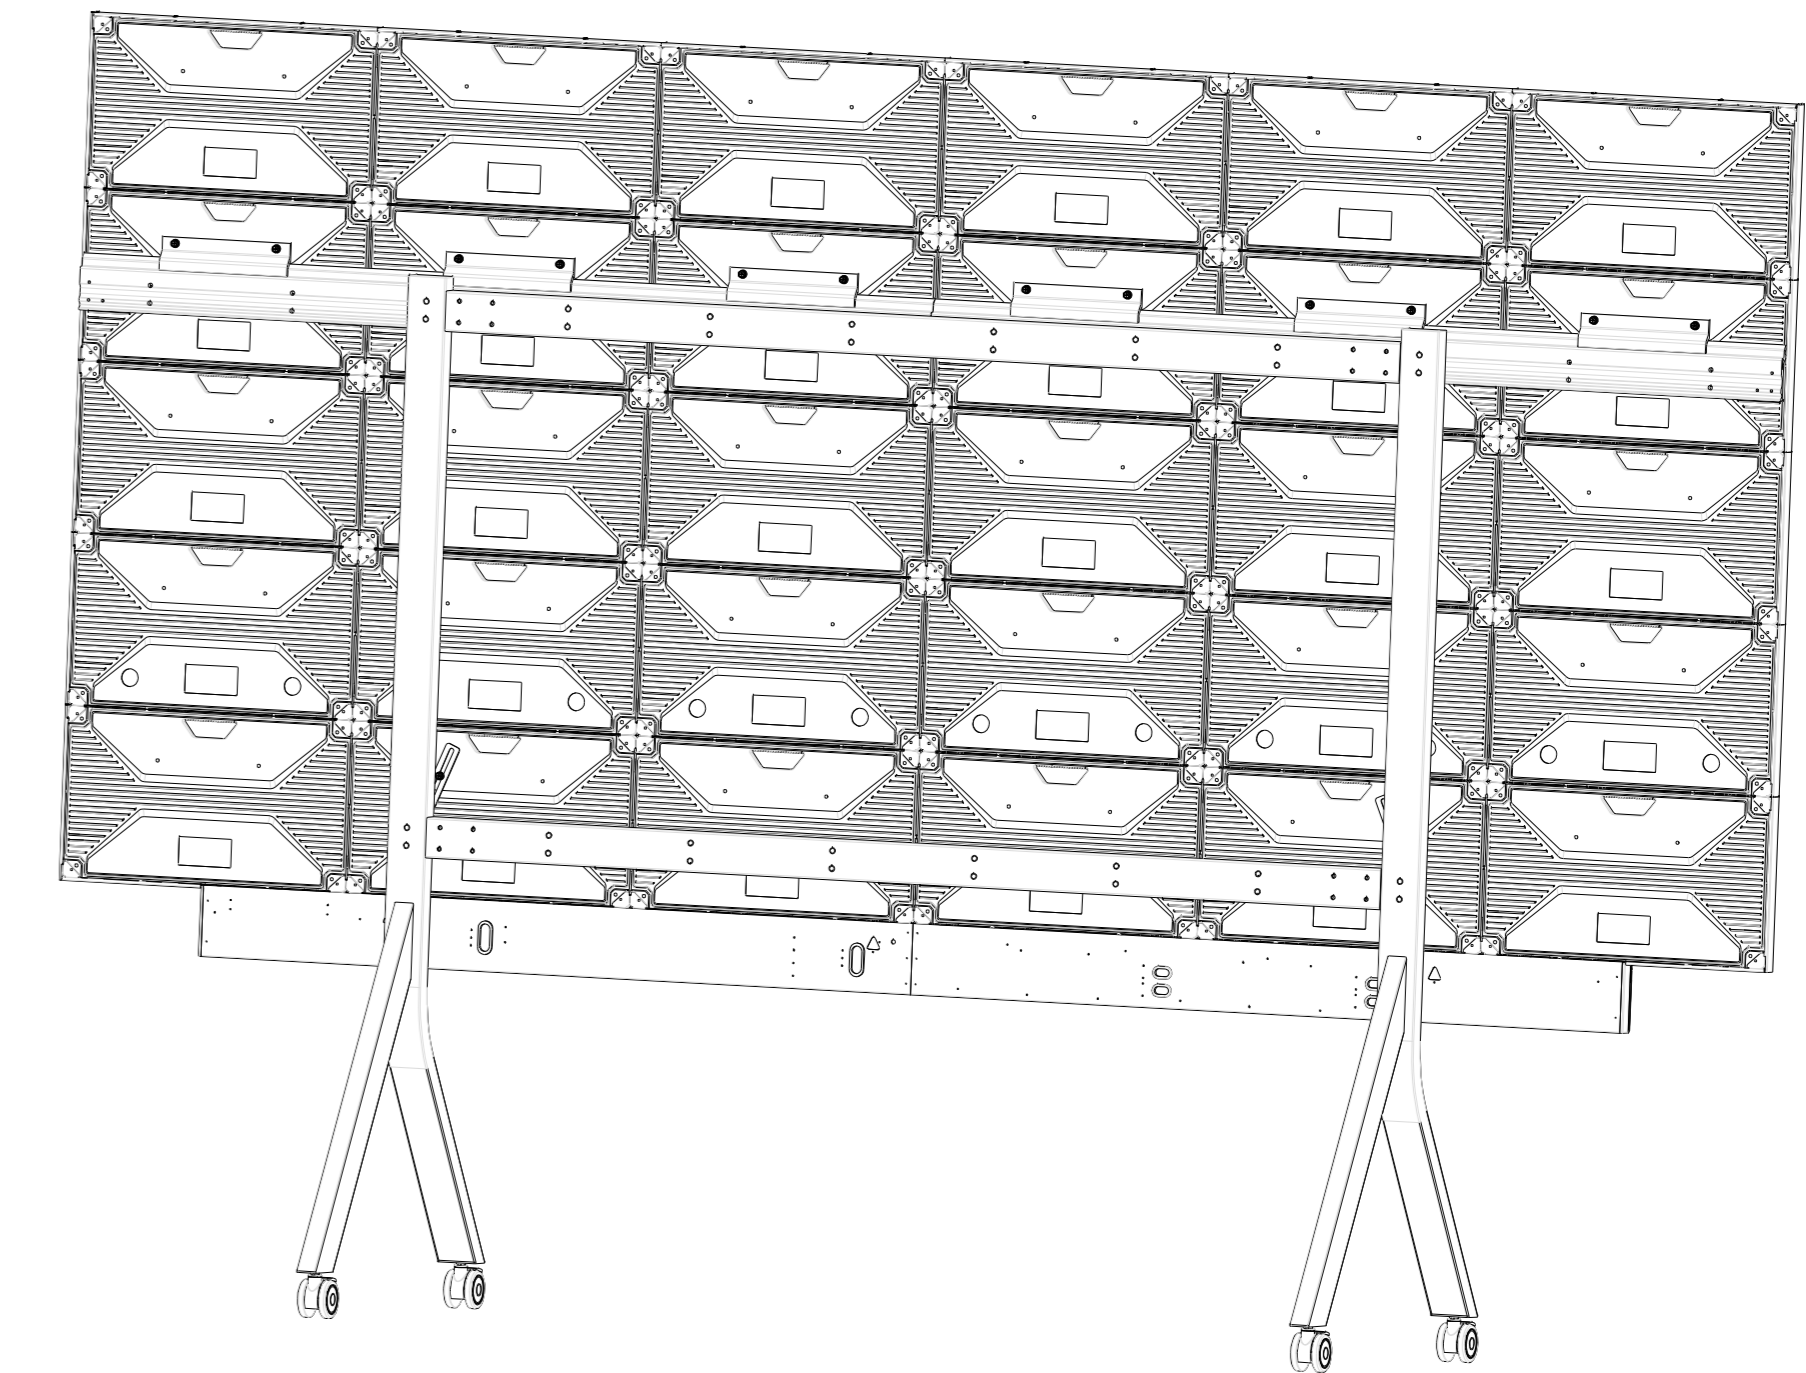

ViewSonic

NAME : **LDC027- 4x4**

TITLE	With LD-STND-009	Rev.
UNIT	SCALE	SHEET
mm / inch		1 OF 1

NAME : LDC027- 4x5

TITLE	With LD-STND-009	Rev.
UNIT	SCALE	SHEET
mm / inch		1 OF 1

NAME : LDC027- 4x6

TITLE	With LD-STND-009	Rev.
UNIT	SCALE	SHEET
mm / inch		1 OF 1

ViewSonic 

NAME : **LDC027- 5x4**

TITLE	With LD-STND-009	Rev.
UNIT	SCALE	SHEET
mm / inch		1 OF 1

ViewSonic 

NAME : **LDC027- 5x5**

TITLE	With LD-STND-009	Rev.
UNIT	SCALE	SHEET
mm / inch		1 OF 1

ViewSonic 

NAME : **LDC027- 5x6**

TITLE	With LD-STND-009	Rev.
UNIT	SCALE	SHEET
mm / inch		1 OF 1

NAME : **LDC027- 6x4**

TITLE	With LD-STND-009	Rev.
UNIT	SCALE	SHEET
mm / inch		1 OF 1

ViewSonic

NAME : **LDC027- 6x5**

TITLE	With LD-STND-009	Rev.
UNIT	SCALE	SHEET
mm / inch		1 OF 1

ViewSonic

NAME : **LDC027- 6x6**

TITLE	With LD-STND-009	Rev.
UNIT	SCALE	SHEET
mm / inch		1 OF 1