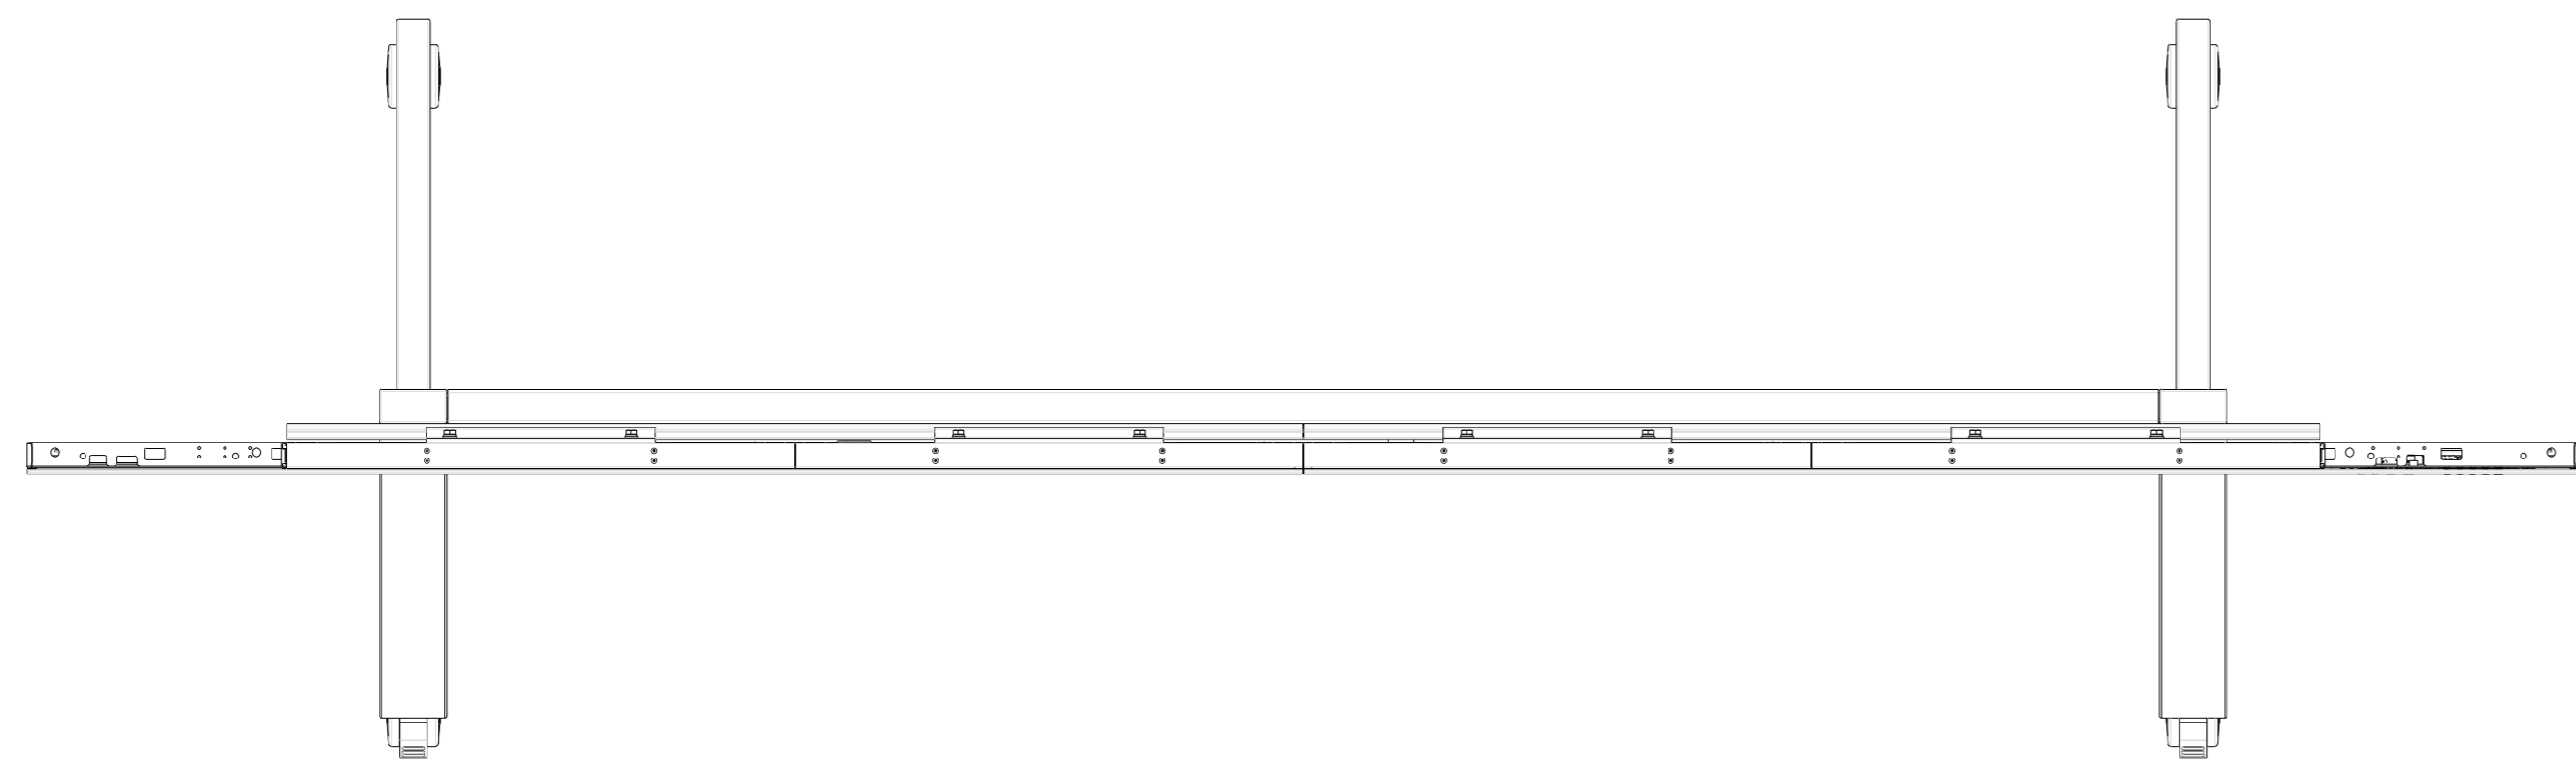

ViewSonic

NAME : **LDC027- 4x4**

TITLE	With LD-STND-009	Rev.
UNIT	SCALE	SHEET
mm / inch		1 OF 1

NAME : LDC027- 4x5

TITLE	With LD-STND-009	Rev.
UNIT	SCALE	SHEET
mm / inch		1 OF 1

NAME : LDC027- 4x6

TITLE	With LD-STND-009	Rev.
UNIT	SCALE	SHEET
mm / inch		1 OF 1

ViewSonic 

NAME : **LDC027- 5x4**

TITLE	With LD-STND-009	Rev.
UNIT	SCALE	SHEET
mm / inch		1 OF 1

ViewSonic 

NAME : **LDC027- 5x5**

TITLE	With LD-STND-009	Rev.
UNIT	SCALE	SHEET
mm / inch		1 OF 1

ViewSonic 

NAME : **LDC027- 5x6**

TITLE	With LD-STND-009	Rev.
UNIT	SCALE	SHEET
mm / inch		1 OF 1

NAME : **LDC027- 6x4**

TITLE	With LD-STND-009	Rev.
UNIT	SCALE	SHEET
mm / inch		1 OF 1

ViewSonic

NAME : **LDC027- 6x5**

TITLE	With LD-STND-009	Rev.
UNIT	SCALE	SHEET
mm / inch		1 OF 1

ViewSonic

NAME : **LDC027- 6x6**

TITLE	With LD-STND-009	Rev.
UNIT	SCALE	SHEET
mm / inch		1 OF 1