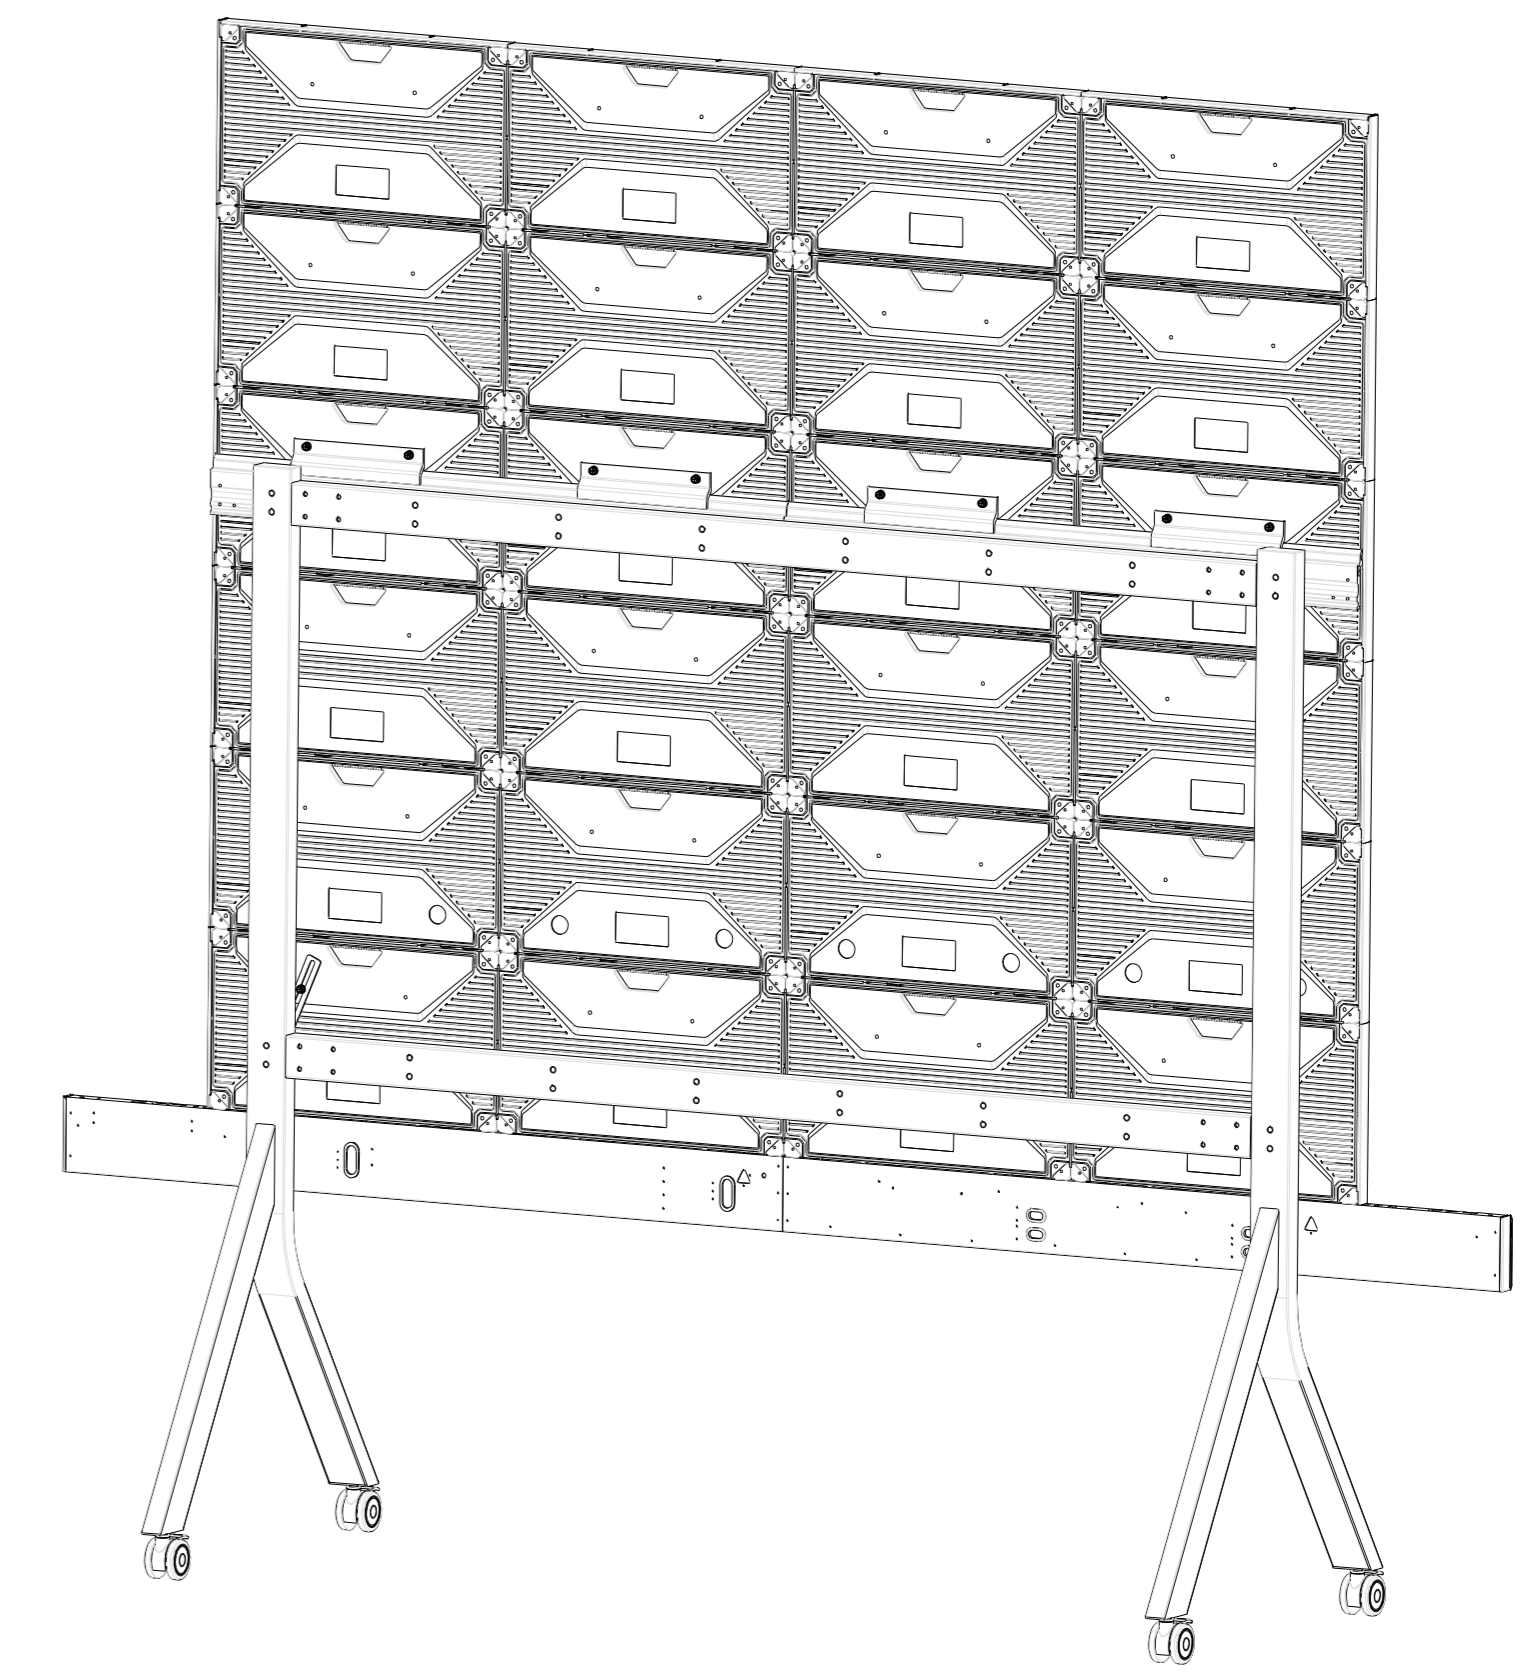

ViewSonic

NAME : **LDC027- 4x4**

TITLE	With LD-STND-009	Rev.
UNIT	SCALE	SHEET
mm / inch		1 OF 1

NAME : LDC027- 4x5

TITLE	With LD-STND-009	Rev.
UNIT	SCALE	SHEET
mm / inch		1 OF 1

NAME : LDC027- 4x6

TITLE	With LD-STND-009	Rev.
UNIT	SCALE	SHEET
mm / inch		1 OF 1

ViewSonic 

NAME : **LDC027- 5x4**

TITLE	With LD-STND-009	Rev.
UNIT	SCALE	SHEET
mm / inch		1 OF 1

ViewSonic 

NAME : **LDC027- 5x5**

TITLE	With LD-STND-009	Rev.
UNIT	SCALE	SHEET
mm / inch		1 OF 1

ViewSonic 

NAME : **LDC027- 5x6**

TITLE	With LD-STND-009	Rev.
UNIT	SCALE	SHEET
mm / inch		1 OF 1

NAME : **LDC027- 6x4**

TITLE	With LD-STND-009	Rev.
UNIT	SCALE	SHEET
mm / inch		1 OF 1

ViewSonic

NAME : **LDC027- 6x5**

TITLE	With LD-STND-009	Rev.
UNIT	SCALE	SHEET
mm / inch		1 OF 1

ViewSonic

NAME : **LDC027- 6x6**

TITLE	With LD-STND-009	Rev.
UNIT	SCALE	SHEET
mm / inch		1 OF 1