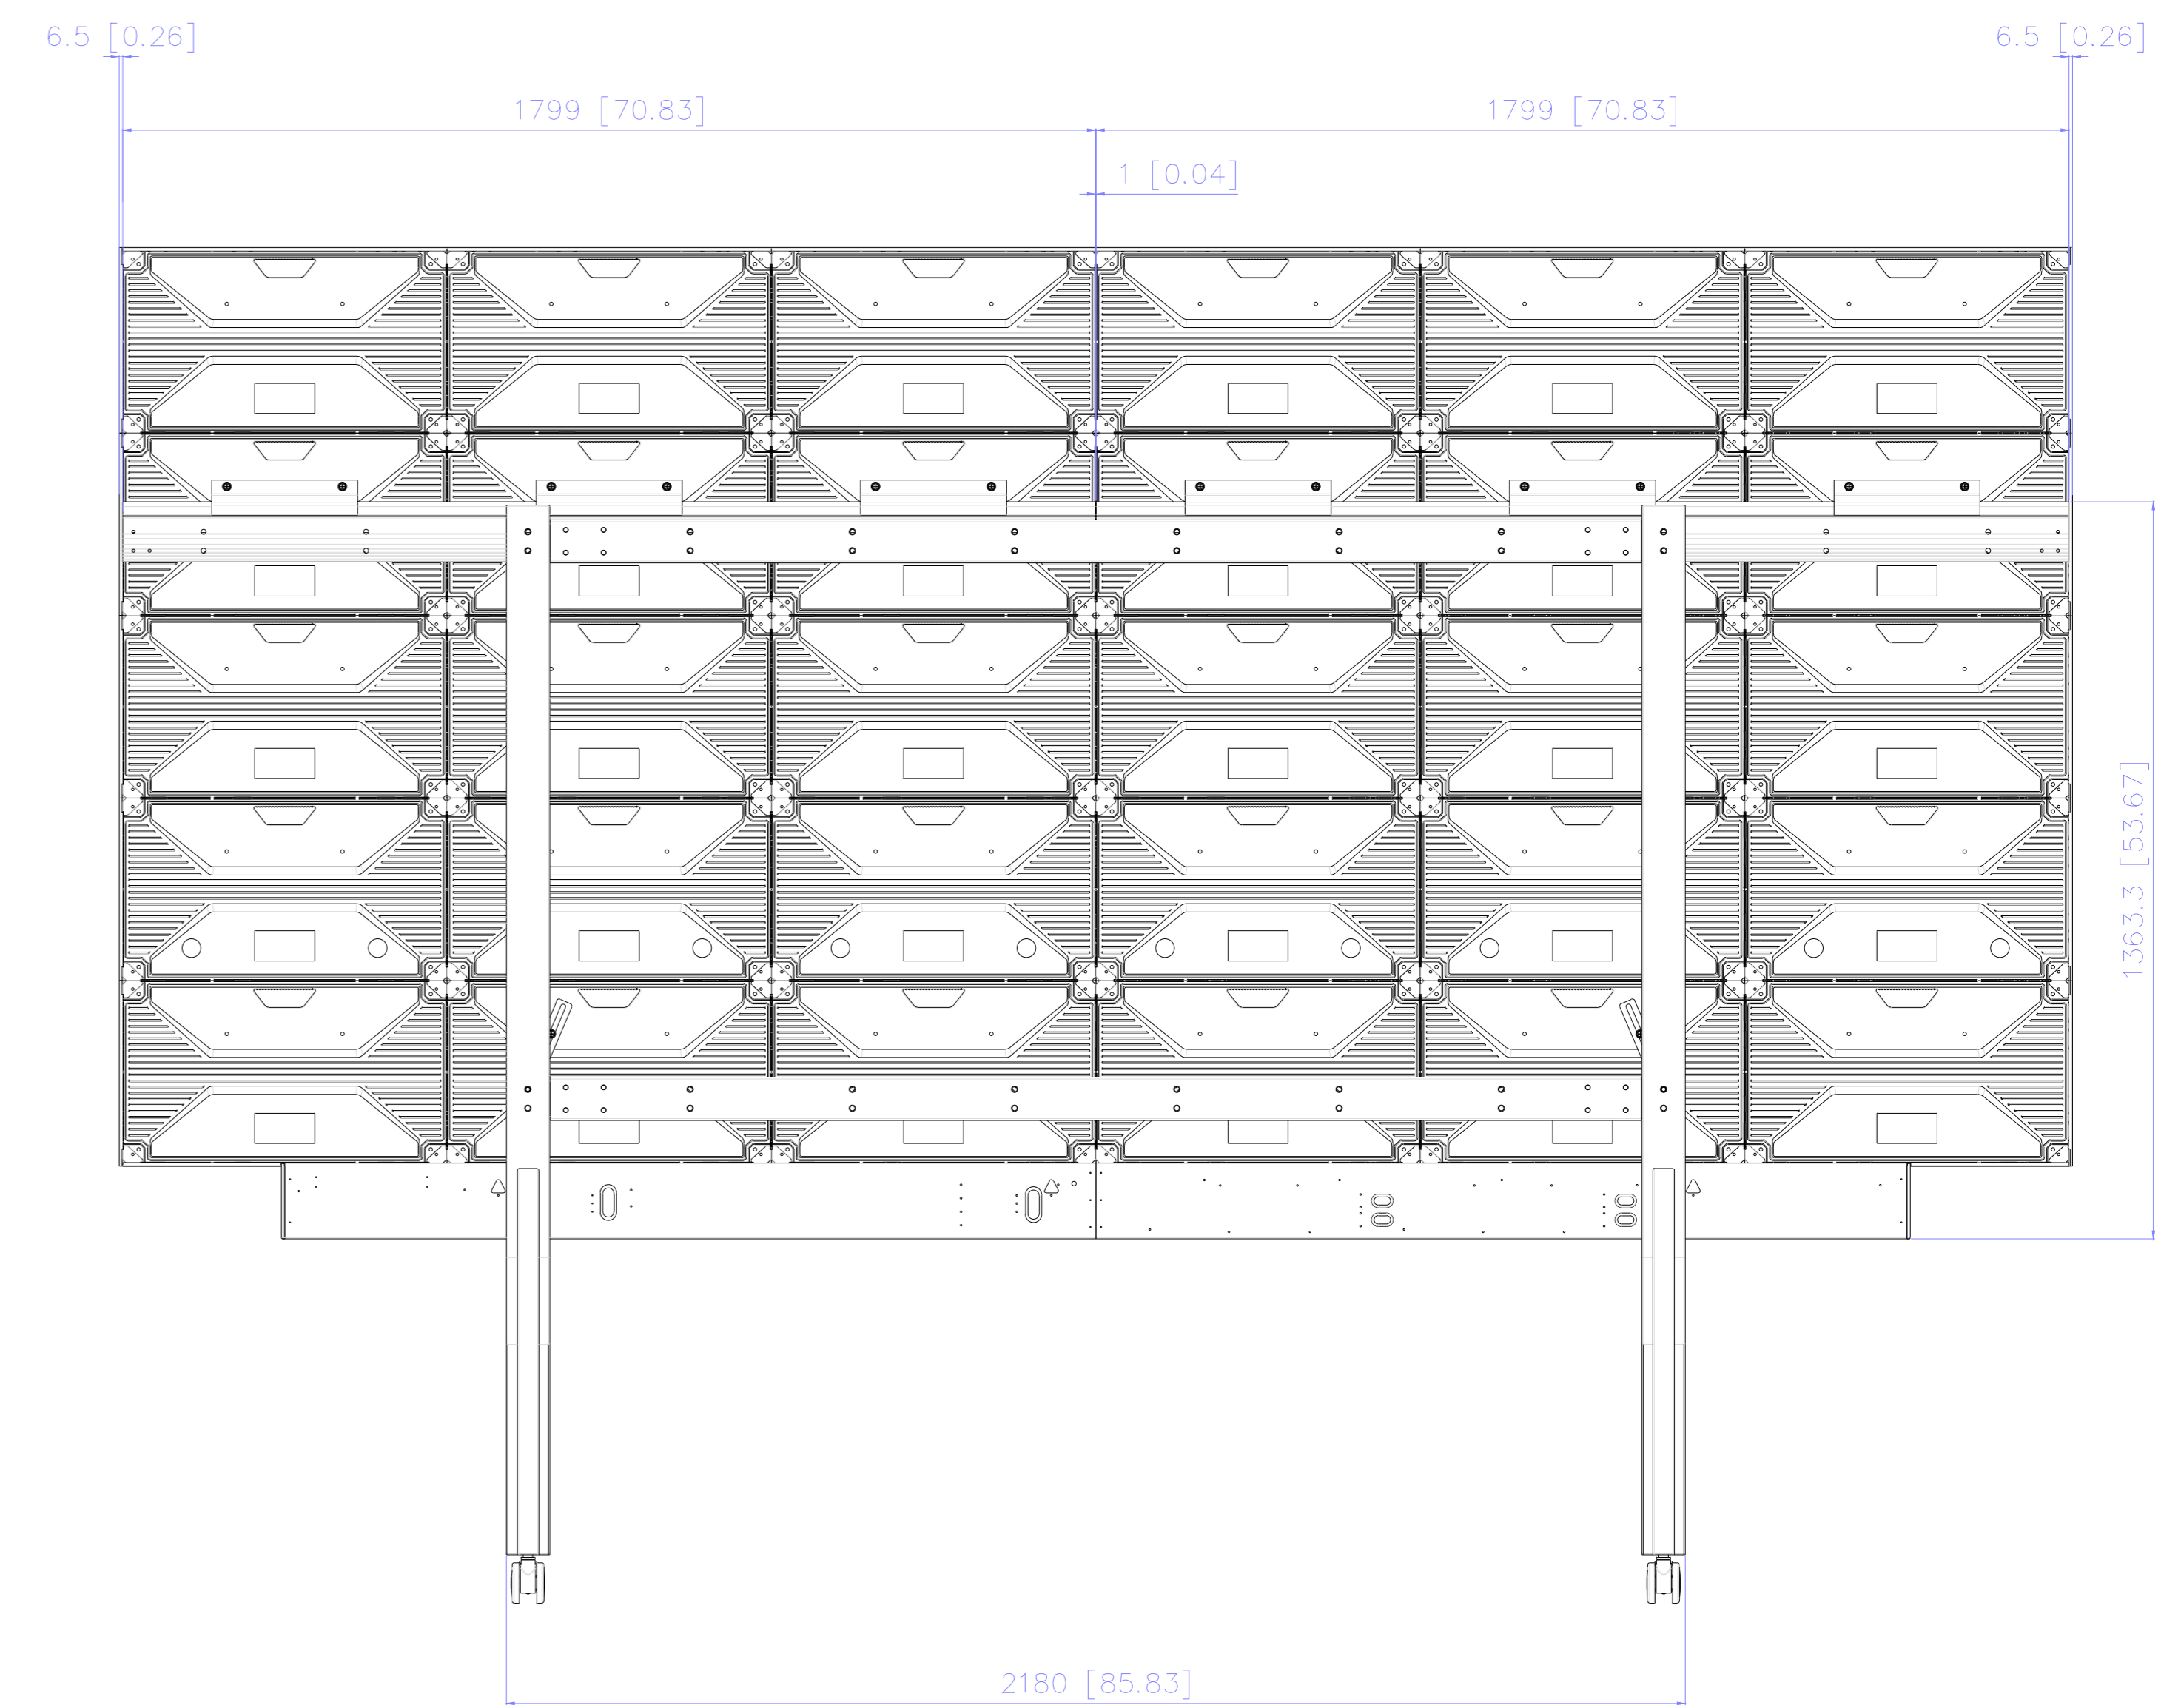

ViewSonic

NAME : **LDC027- 4x4**

TITLE	With LD-STND-009	Rev.
UNIT	SCALE	SHEET
mm / inch		1 OF 1

NAME : LDC027- 4x5

TITLE	With LD-STND-009	Rev.
UNIT	SCALE	SHEET
mm / inch		1 OF 1

NAME : LDC027- 4x6

TITLE	With LD-STND-009	Rev.
UNIT	SCALE	SHEET
mm / inch		1 OF 1

ViewSonic 

NAME : **LDC027- 5x4**

TITLE	With LD-STND-009	Rev.
UNIT	SCALE	SHEET
mm / inch		1 OF 1

ViewSonic 

NAME : **LDC027- 5x5**

TITLE	With LD-STND-009	Rev.
UNIT	SCALE	SHEET
mm / inch		1 OF 1

ViewSonic 

NAME : **LDC027- 5x6**

TITLE	With LD-STND-009	Rev.
UNIT	SCALE	SHEET
mm / inch		1 OF 1

NAME : **LDC027- 6x4**

TITLE	With LD-STND-009	Rev.
UNIT	SCALE	SHEET
mm / inch		1 OF 1

ViewSonic

NAME : **LDC027- 6x5**

TITLE	With LD-STND-009	Rev.
UNIT	SCALE	SHEET
mm / inch		1 OF 1

ViewSonic

NAME : **LDC027- 6x6**

TITLE	With LD-STND-009	Rev.
UNIT	SCALE	SHEET
mm / inch		1 OF 1