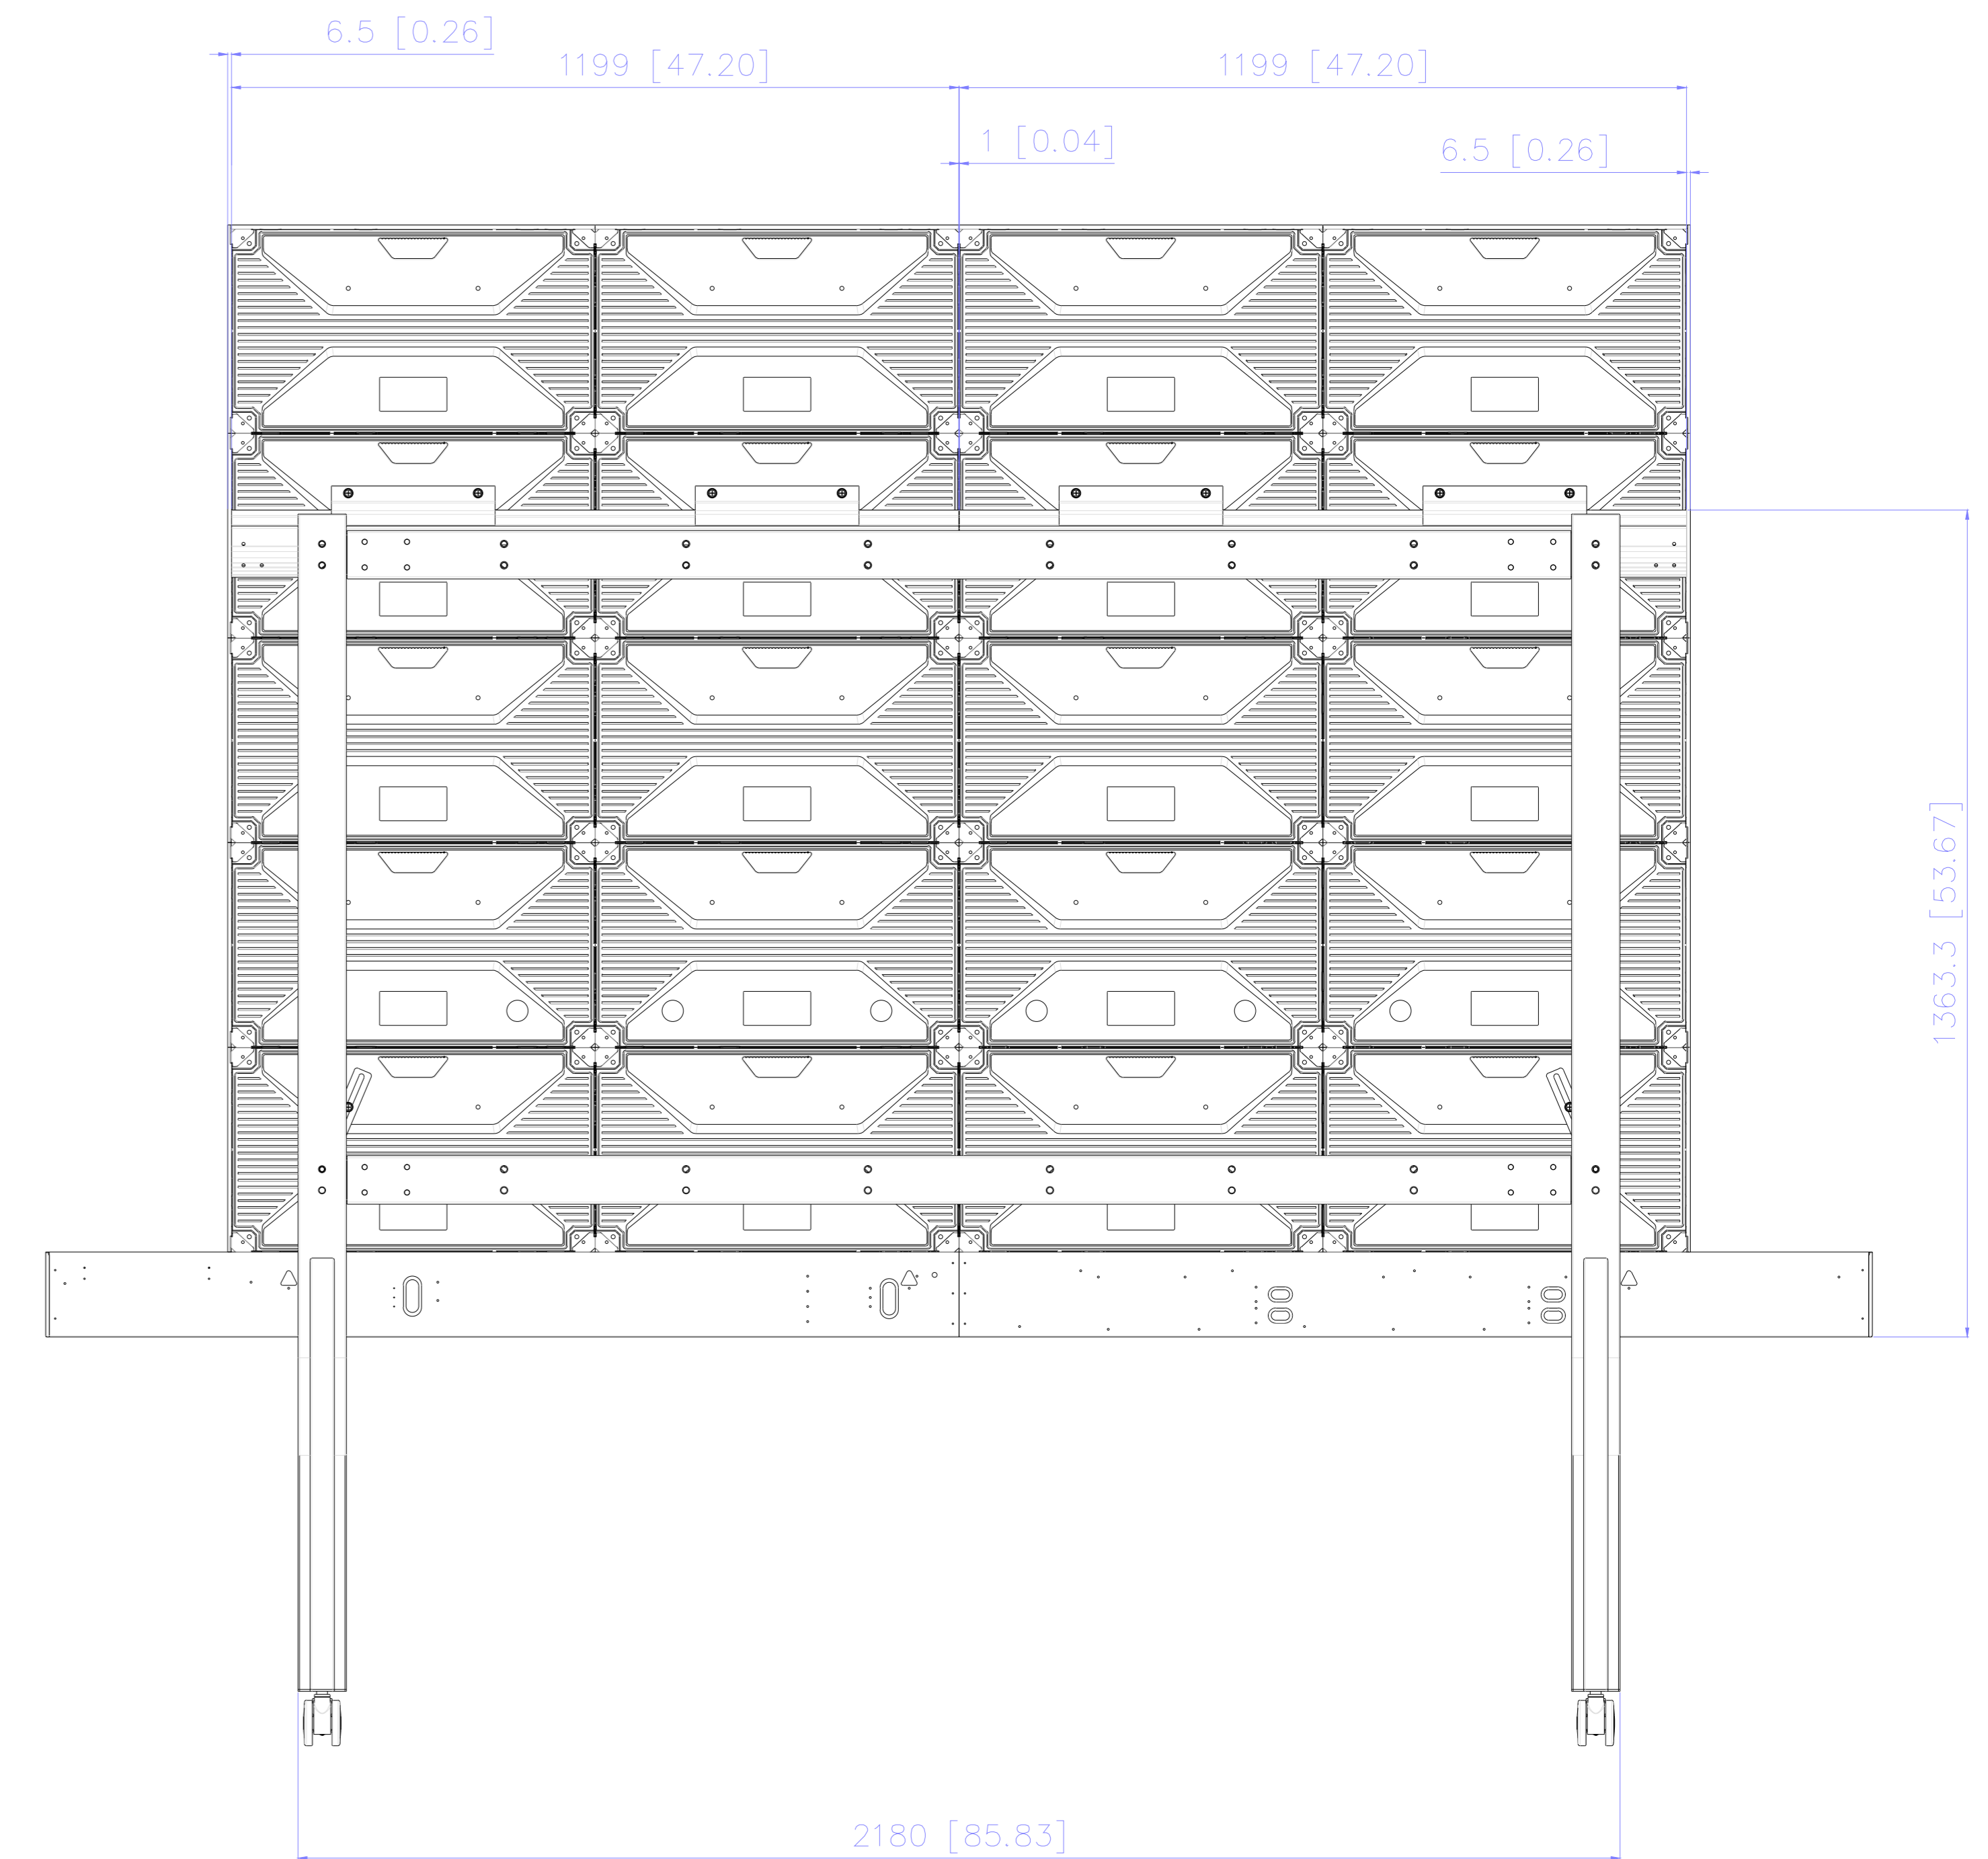

ViewSonic

NAME : **LDC027- 4x4**

TITLE	With LD-STND-009	Rev.
UNIT	SCALE	SHEET
mm / inch		1 OF 1

NAME : LDC027- 4x5

TITLE	With LD-STND-009	Rev.
UNIT	SCALE	SHEET
mm / inch		1 OF 1

NAME : LDC027- 4x6

TITLE	With LD-STND-009	Rev.
UNIT	SCALE	SHEET
mm / inch		1 OF 1

ViewSonic 

NAME : **LDC027- 5x4**

TITLE	With LD-STND-009	Rev.
UNIT	SCALE	SHEET
mm / inch		1 OF 1

ViewSonic 

NAME : **LDC027- 5x5**

TITLE	With LD-STND-009	Rev.
UNIT	SCALE	SHEET
mm / inch		1 OF 1

ViewSonic 

NAME : **LDC027- 5x6**

TITLE	With LD-STND-009	Rev.
UNIT	SCALE	SHEET
mm / inch		1 OF 1

NAME : **LDC027- 6x4**

TITLE	With LD-STND-009	Rev.
UNIT	SCALE	SHEET
mm / inch		1 OF 1

ViewSonic

NAME : **LDC027- 6x5**

TITLE	With LD-STND-009	Rev.
UNIT	SCALE	SHEET
mm / inch		1 OF 1

ViewSonic

NAME : **LDC027- 6x6**

TITLE	With LD-STND-009	Rev.
UNIT	SCALE	SHEET
mm / inch		1 OF 1