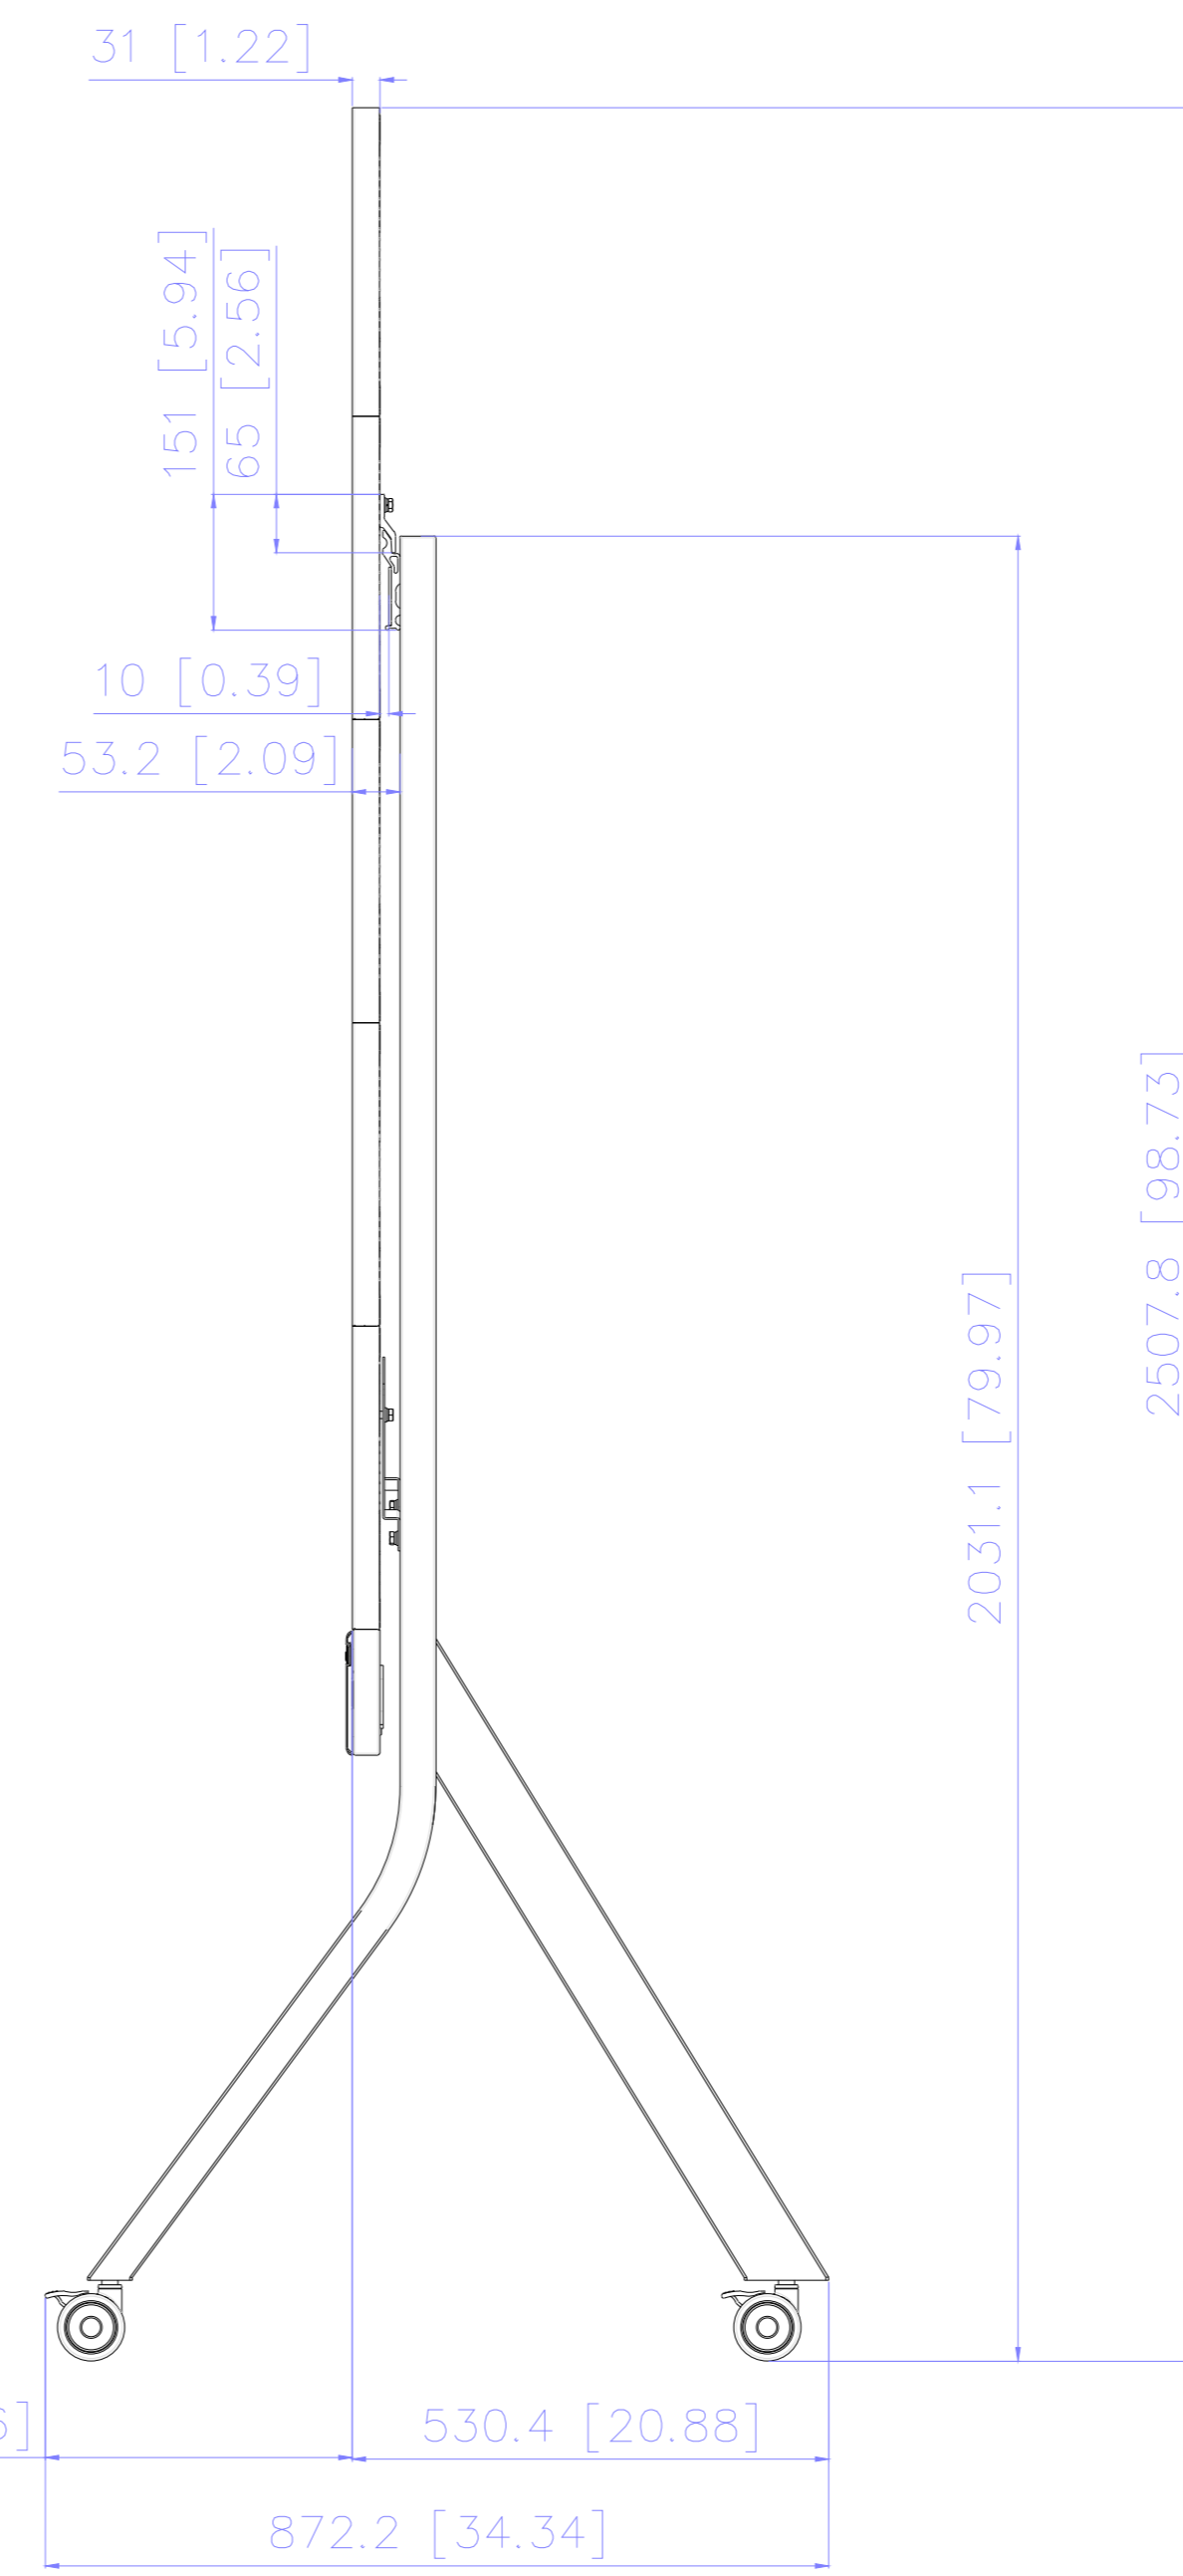

ViewSonic

NAME : **LDC027- 4x4**

TITLE	With LD-STND-009	Rev.
UNIT	SCALE	SHEET
mm / inch		1 OF 1

NAME : LDC027- 4x5

TITLE	With LD-STND-009	Rev.
UNIT	SCALE	SHEET
mm / inch		1 OF 1

NAME : LDC027- 4x6

TITLE	With LD-STND-009	Rev.
UNIT	SCALE	SHEET
mm / inch		1 OF 1

ViewSonic 

NAME : **LDC027- 5x4**

TITLE	With LD-STND-009	Rev.
UNIT	SCALE	SHEET
mm / inch		1 OF 1

ViewSonic 

NAME : **LDC027- 5x5**

TITLE	With LD-STND-009	Rev.
UNIT	SCALE	SHEET
mm / inch		1 OF 1

ViewSonic 

NAME : **LDC027- 5x6**

TITLE	With LD-STND-009	Rev.
UNIT	SCALE	SHEET
mm / inch		1 OF 1

NAME : **LDC027- 6x4**

TITLE	With LD-STND-009	Rev.
UNIT	SCALE	SHEET
mm / inch		1 OF 1

ViewSonic

NAME : **LDC027- 6x5**

TITLE	With LD-STND-009	Rev.
UNIT	SCALE	SHEET
mm / inch		1 OF 1

ViewSonic

NAME : **LDC027- 6x6**

TITLE	With LD-STND-009	Rev.
UNIT	SCALE	SHEET
mm / inch		1 OF 1