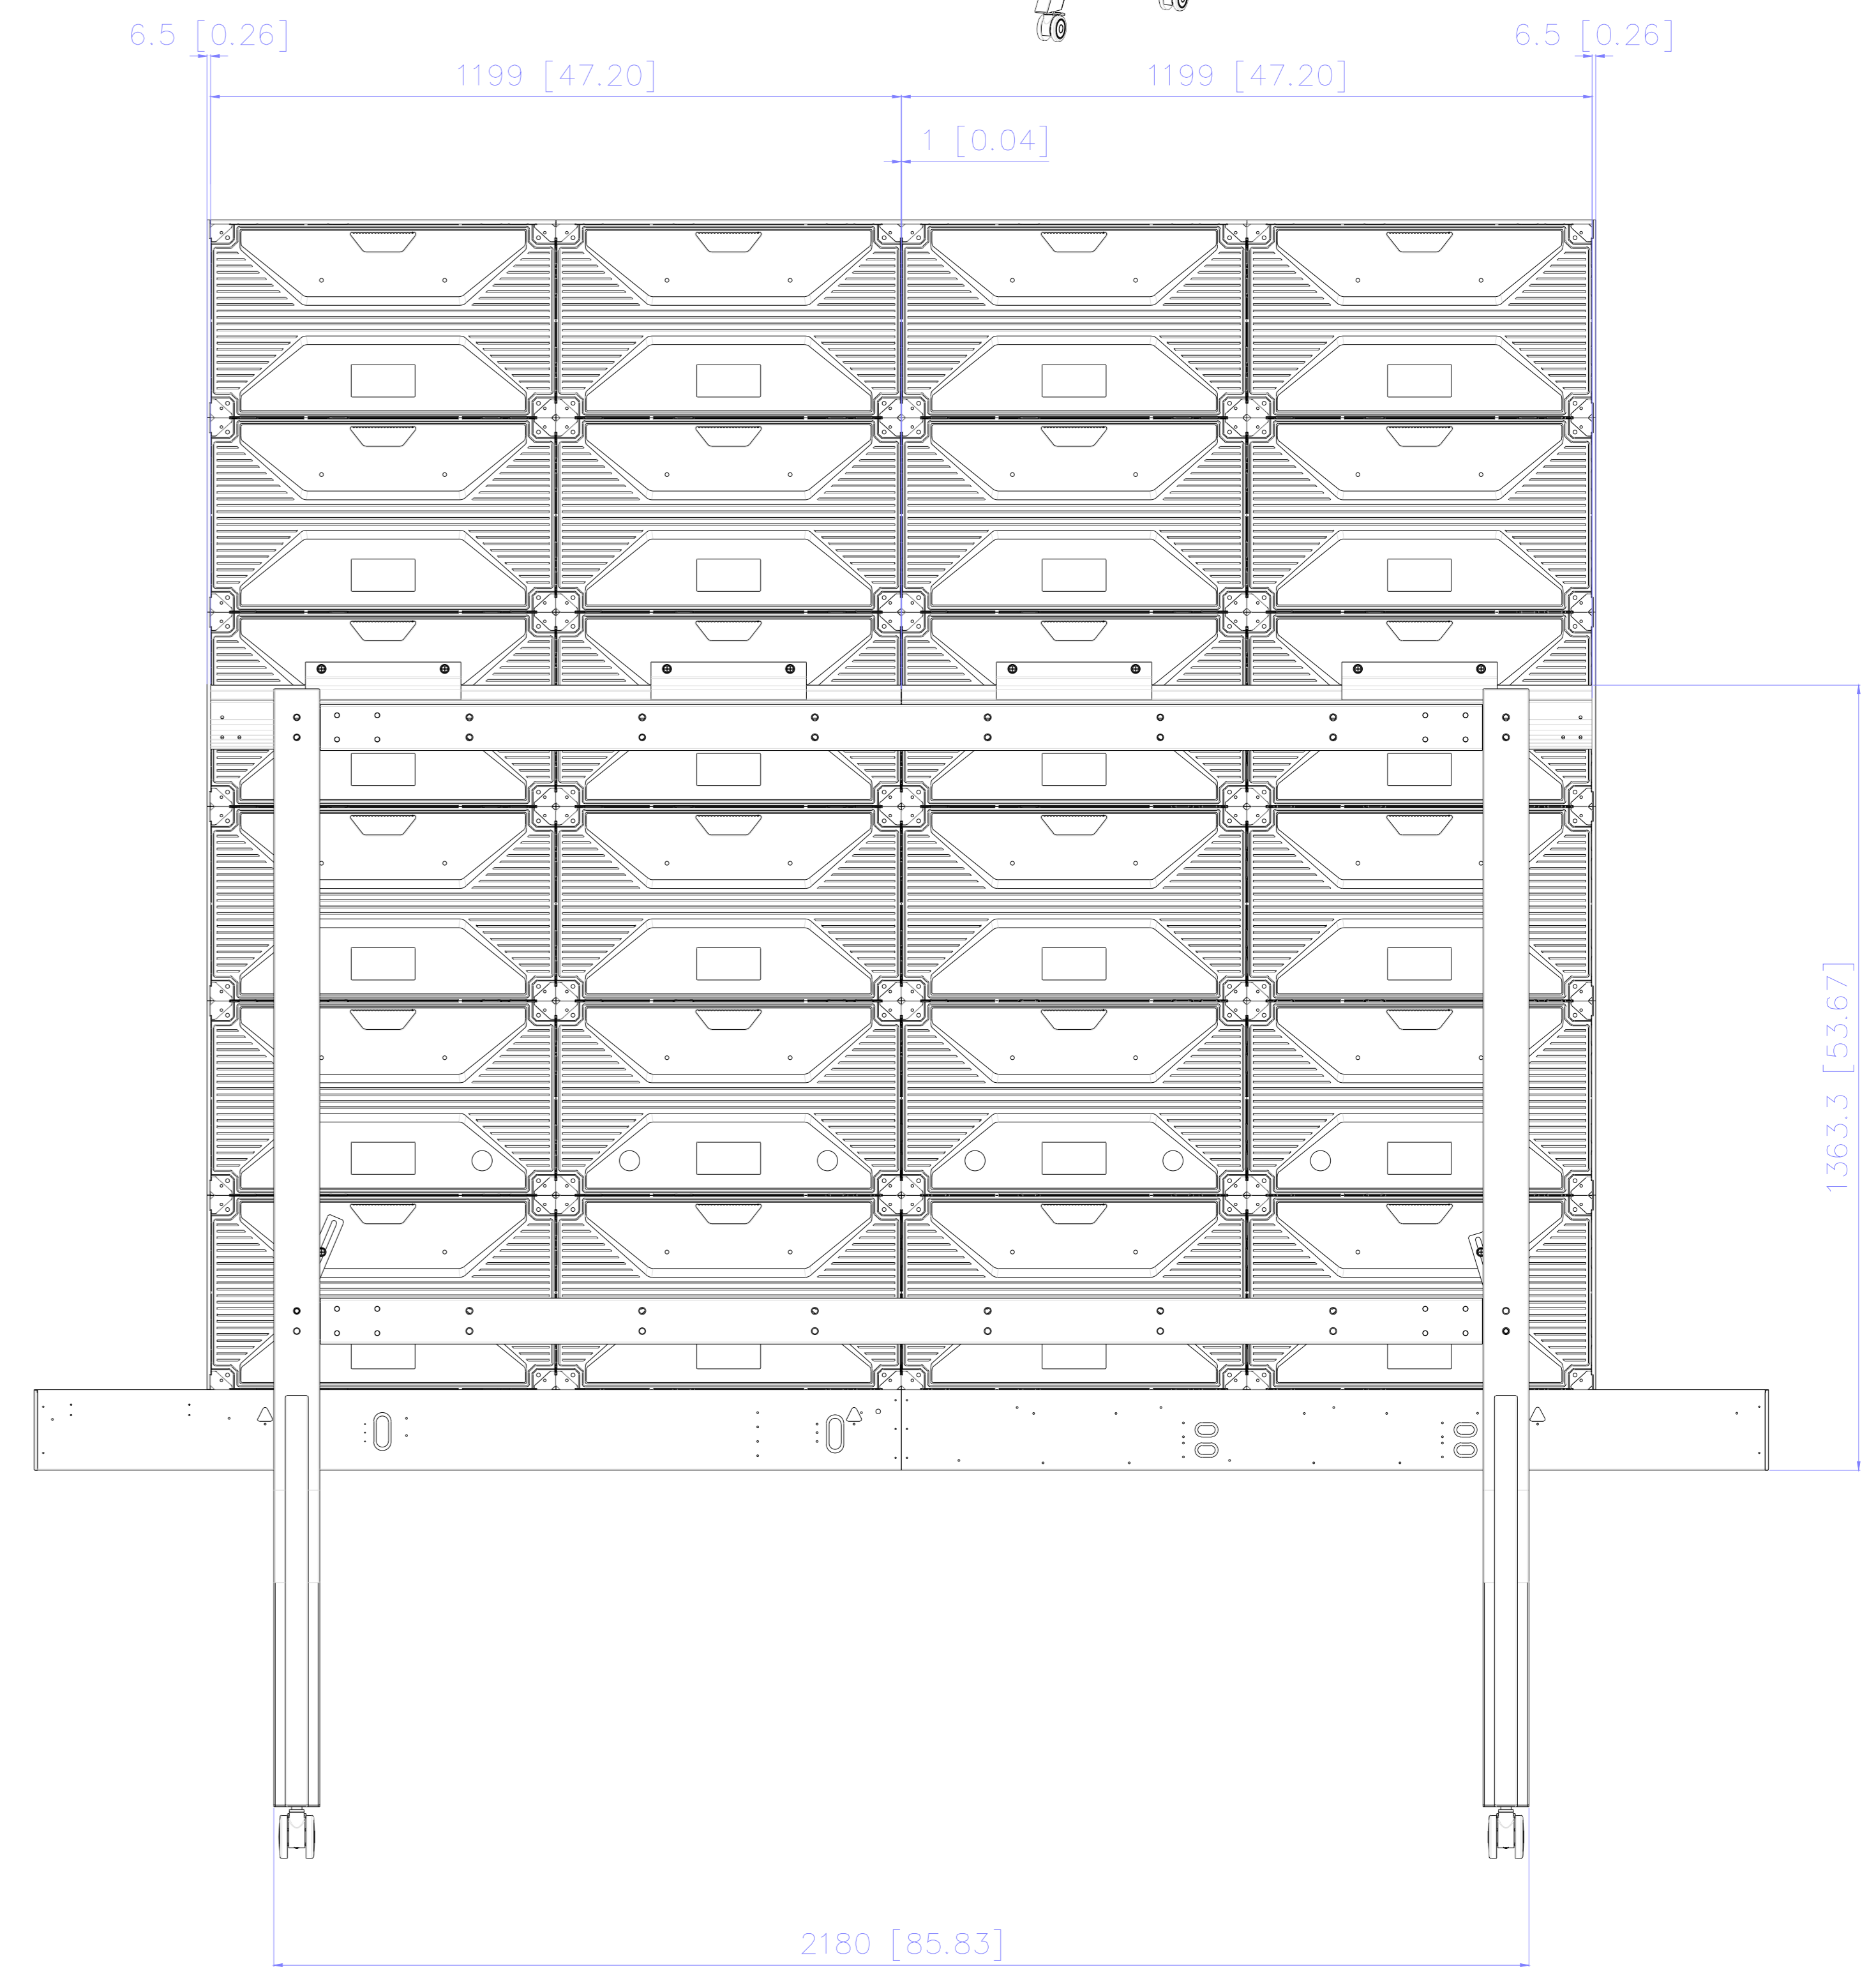

ViewSonic

NAME : **LDC027- 4x4**

TITLE	With LD-STND-009	Rev.
UNIT	SCALE	SHEET
mm / inch		1 OF 1

NAME : LDC027- 4x5

TITLE	With LD-STND-009	Rev.
UNIT	SCALE	SHEET
mm / inch		1 OF 1

NAME : LDC027- 4x6

TITLE	With LD-STND-009	Rev.
UNIT	SCALE	SHEET
mm / inch		1 OF 1

ViewSonic 

NAME : **LDC027- 5x4**

TITLE	With LD-STND-009	Rev.
UNIT	SCALE	SHEET
mm / inch		1 OF 1

ViewSonic 

NAME : **LDC027- 5x5**

TITLE	With LD-STND-009	Rev.
UNIT	SCALE	SHEET
mm / inch		1 OF 1

ViewSonic 

NAME : **LDC027- 5x6**

TITLE	With LD-STND-009	Rev.
UNIT	SCALE	SHEET
mm / inch		1 OF 1

NAME : **LDC027- 6x4**

TITLE	With LD-STND-009	Rev.
UNIT	SCALE	SHEET
mm / inch		1 OF 1

ViewSonic

NAME : **LDC027- 6x5**

TITLE	With LD-STND-009	Rev.
UNIT	SCALE	SHEET
mm / inch		1 OF 1

ViewSonic

NAME : **LDC027- 6x6**

TITLE	With LD-STND-009	Rev.
UNIT	SCALE	SHEET
mm / inch		1 OF 1