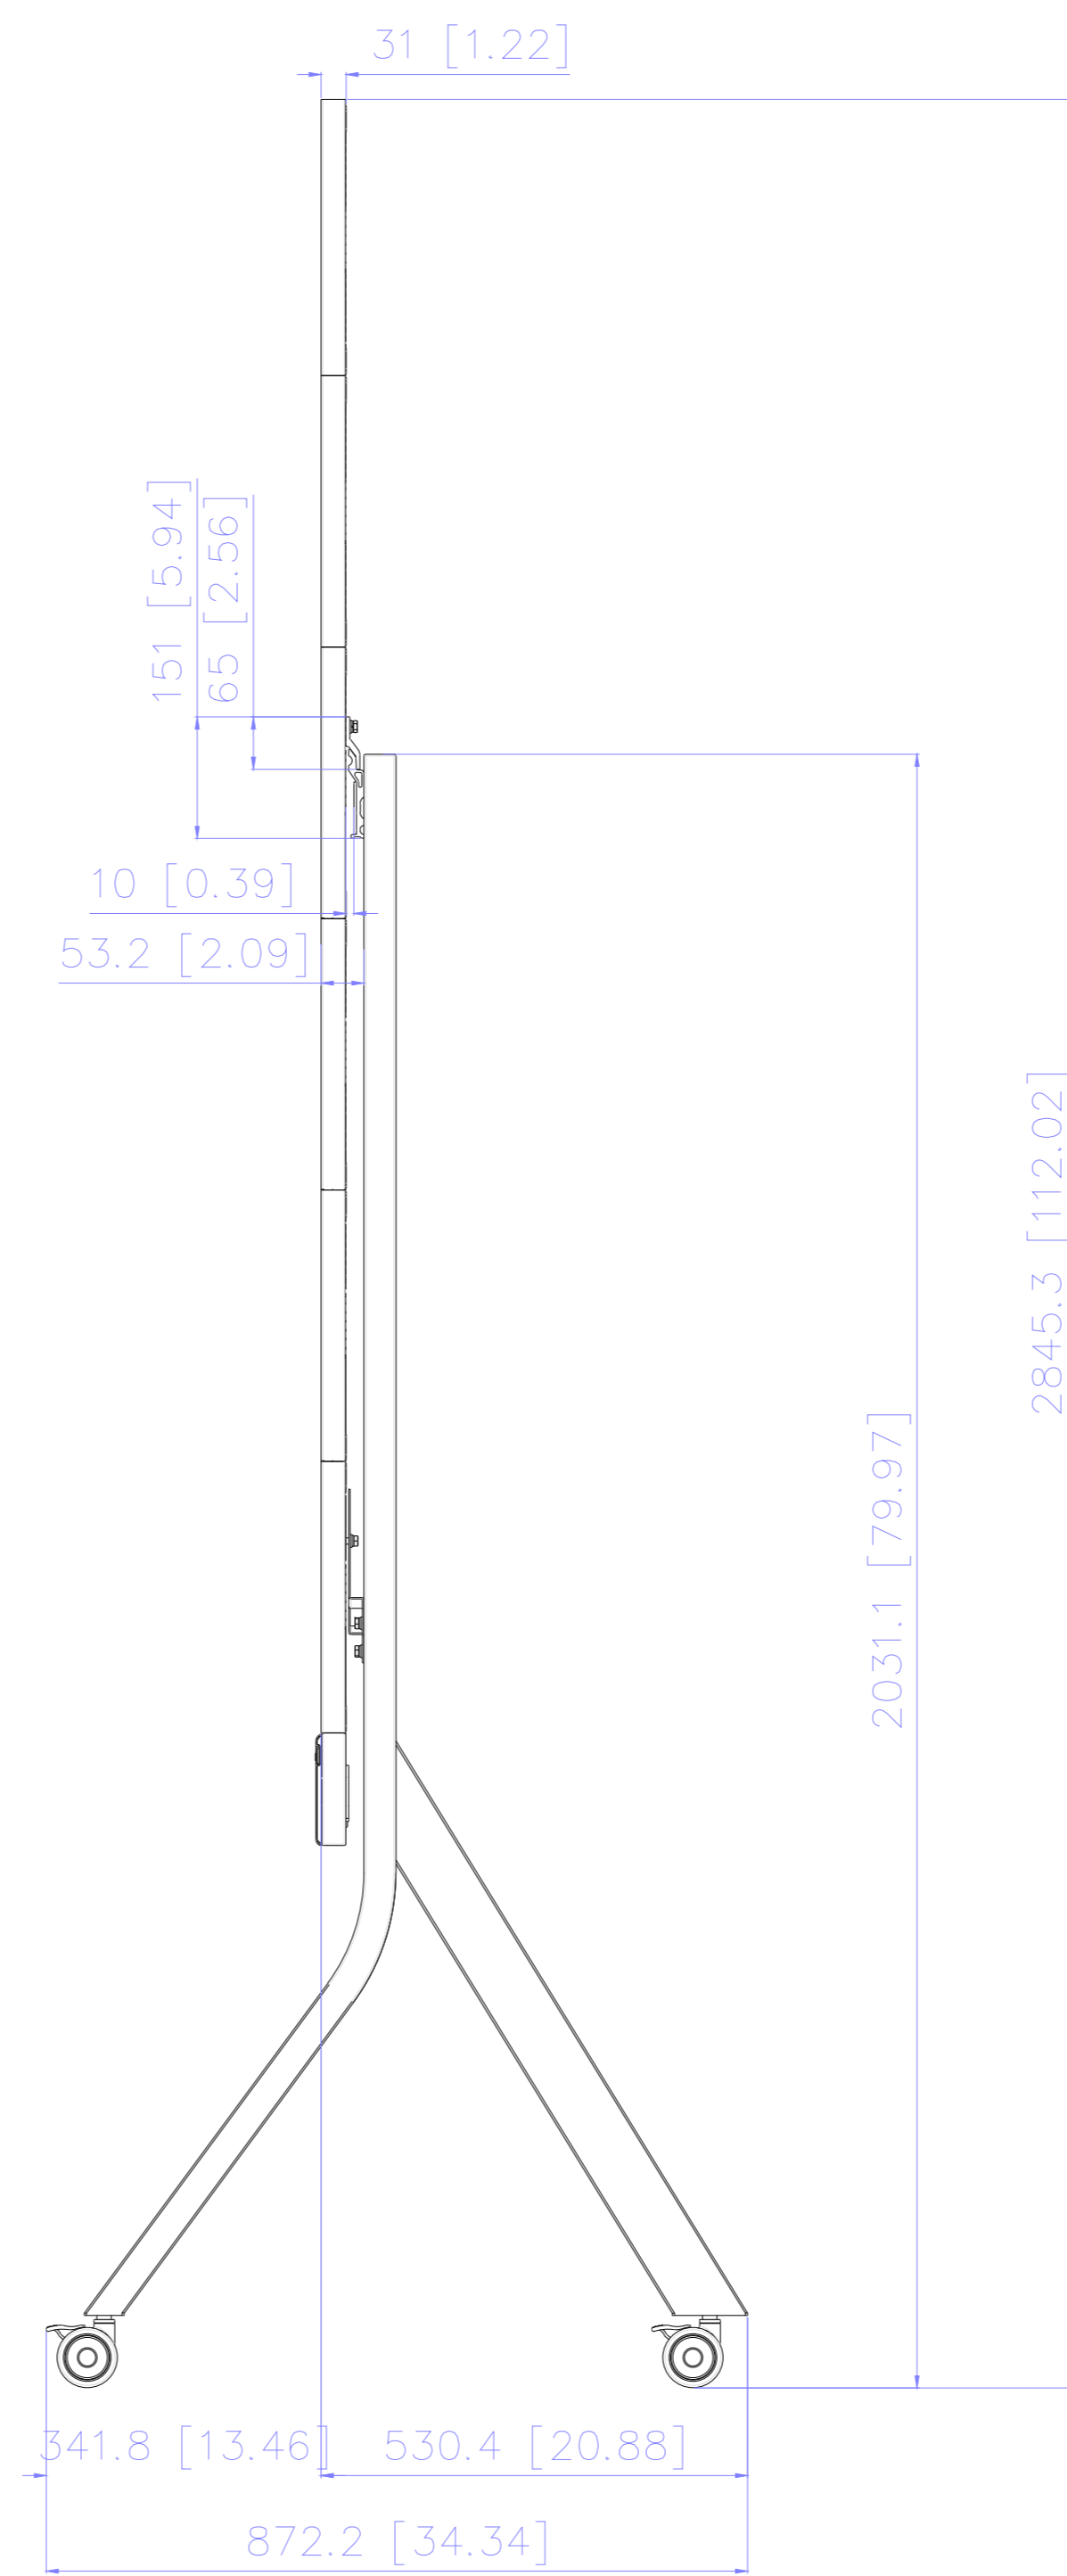

ViewSonic

NAME : **LDC027- 4x4**

TITLE	With LD-STND-009	Rev.
UNIT	SCALE	SHEET
mm / inch		1 OF 1

NAME : LDC027- 4x5

TITLE	With LD-STND-009	Rev.
UNIT	SCALE	SHEET
mm / inch		1 OF 1

NAME : LDC027- 4x6

TITLE	With LD-STND-009	Rev.
UNIT	SCALE	SHEET
mm / inch		1 OF 1

ViewSonic 

NAME : **LDC027- 5x4**

TITLE	With LD-STND-009	Rev.
UNIT	SCALE	SHEET
mm / inch		1 OF 1

ViewSonic 

NAME : **LDC027- 5x5**

TITLE	With LD-STND-009	Rev.
UNIT	SCALE	SHEET
mm / inch		1 OF 1

ViewSonic 

NAME : **LDC027- 5x6**

TITLE	With LD-STND-009	Rev.
UNIT	SCALE	SHEET
mm / inch		1 OF 1

NAME : **LDC027- 6x4**

TITLE	With LD-STND-009	Rev.
UNIT	SCALE	SHEET
mm / inch		1 OF 1

ViewSonic

NAME : **LDC027- 6x5**

TITLE	With LD-STND-009	Rev.
UNIT	SCALE	SHEET
mm / inch		1 OF 1

ViewSonic

NAME : **LDC027- 6x6**

TITLE	With LD-STND-009	Rev.
UNIT	SCALE	SHEET
mm / inch		1 OF 1