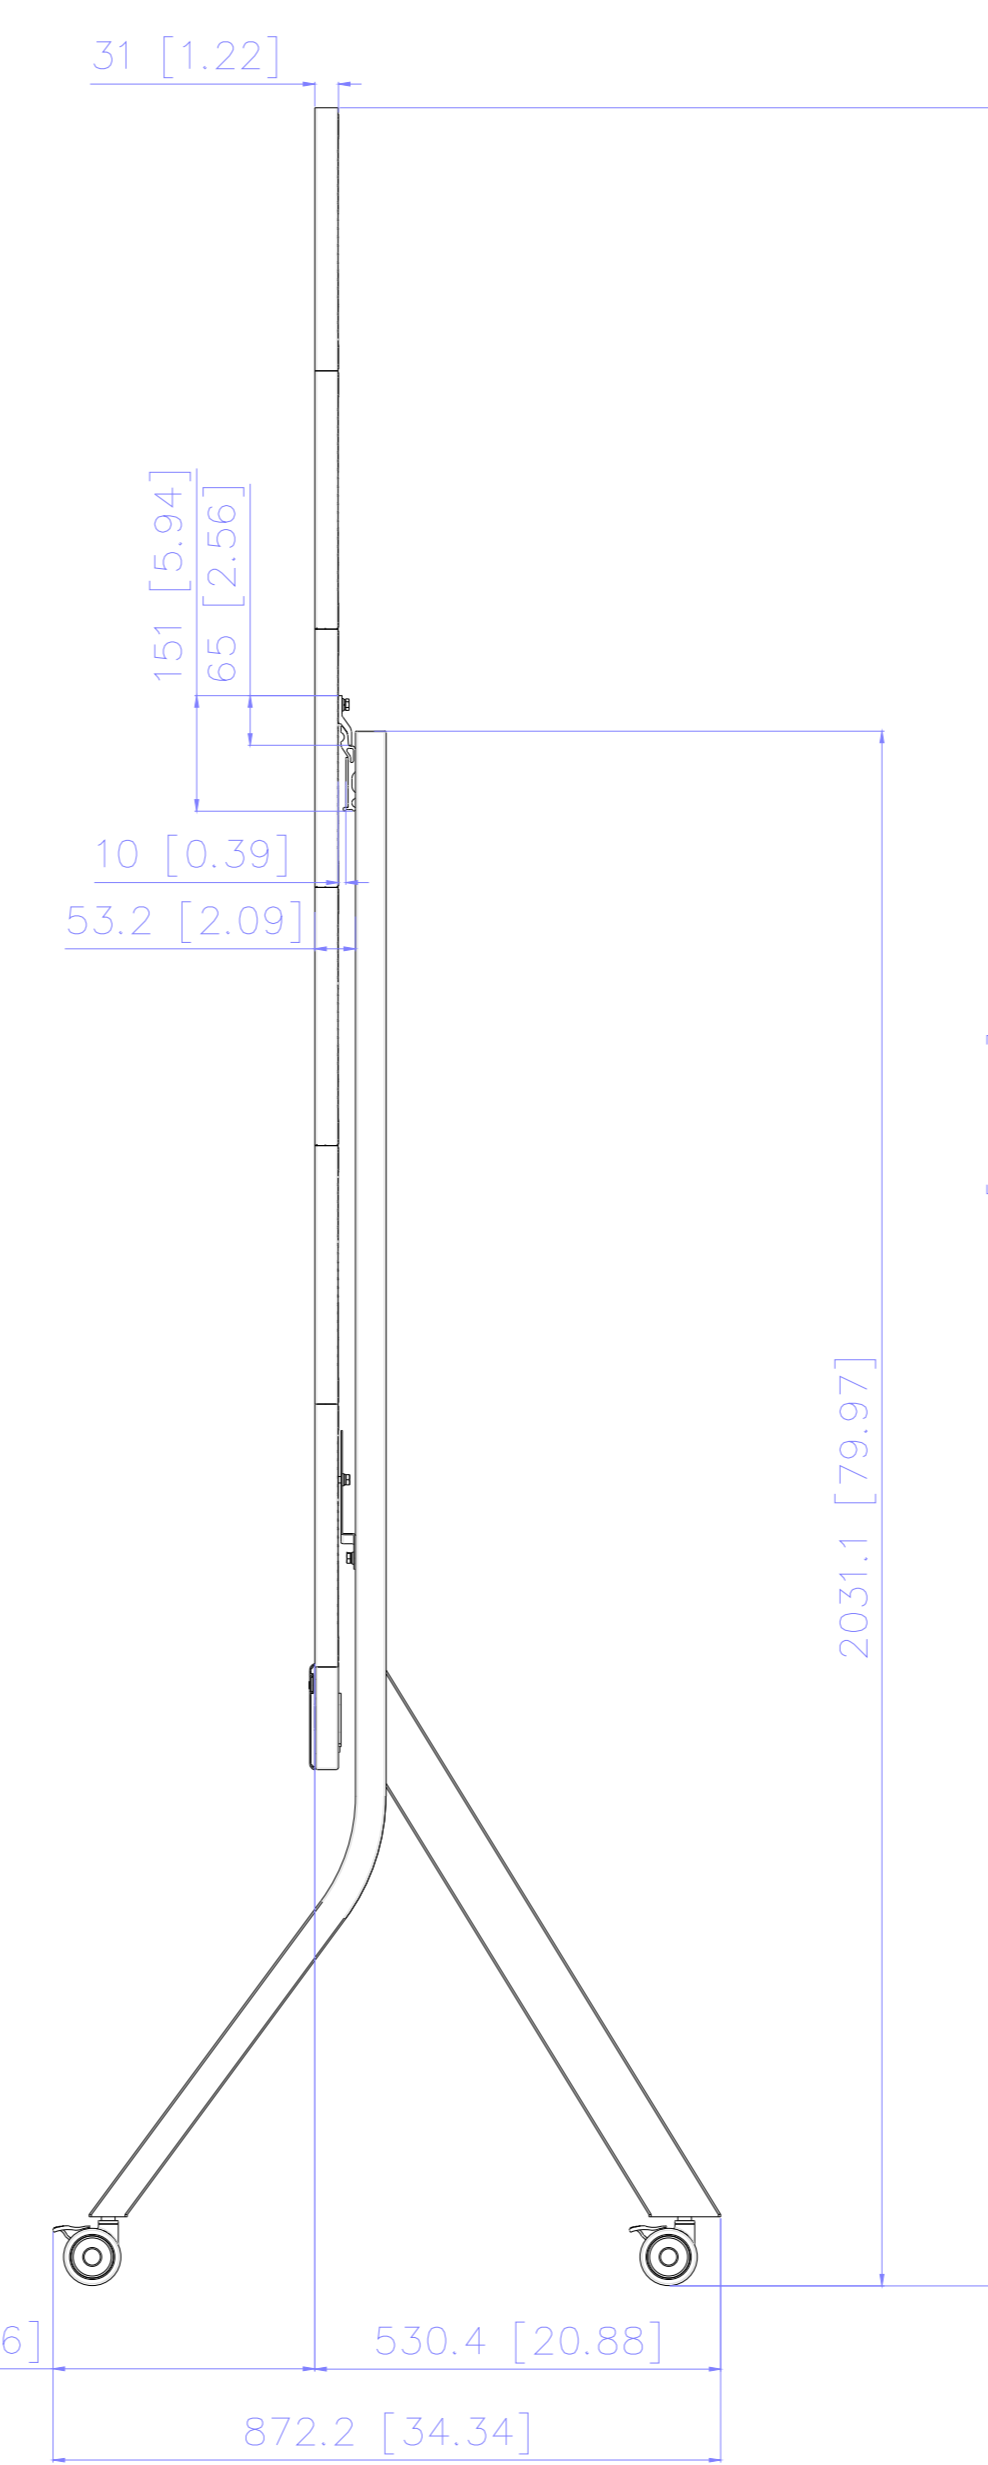

ViewSonic

NAME : **LDC027- 4x4**

TITLE	With LD-STND-009	Rev.
UNIT	SCALE	SHEET
mm / inch		1 OF 1

NAME : LDC027- 4x5

TITLE	With LD-STND-009	Rev.
UNIT	SCALE	SHEET
mm / inch		1 OF 1

NAME : LDC027- 4x6

TITLE	With LD-STND-009	Rev.
UNIT	SCALE	SHEET
mm / inch		1 OF 1

ViewSonic 

NAME : **LDC027- 5x4**

TITLE	With LD-STND-009	Rev.
UNIT	SCALE	SHEET
mm / inch		1 OF 1

ViewSonic 

NAME : **LDC027- 5x5**

TITLE	With LD-STND-009	Rev.
UNIT	SCALE	SHEET
mm / inch		1 OF 1

ViewSonic 

NAME : **LDC027- 5x6**

TITLE	With LD-STND-009	Rev.
UNIT	SCALE	SHEET
mm / inch		1 OF 1

NAME : **LDC027- 6x4**

TITLE	With LD-STND-009	Rev.
UNIT	SCALE	SHEET
mm / inch		1 OF 1

ViewSonic

NAME : **LDC027- 6x5**

TITLE	With LD-STND-009	Rev.
UNIT	SCALE	SHEET
mm / inch		1 OF 1

ViewSonic

NAME : **LDC027- 6x6**

TITLE	With LD-STND-009	Rev.
UNIT	SCALE	SHEET
mm / inch		1 OF 1