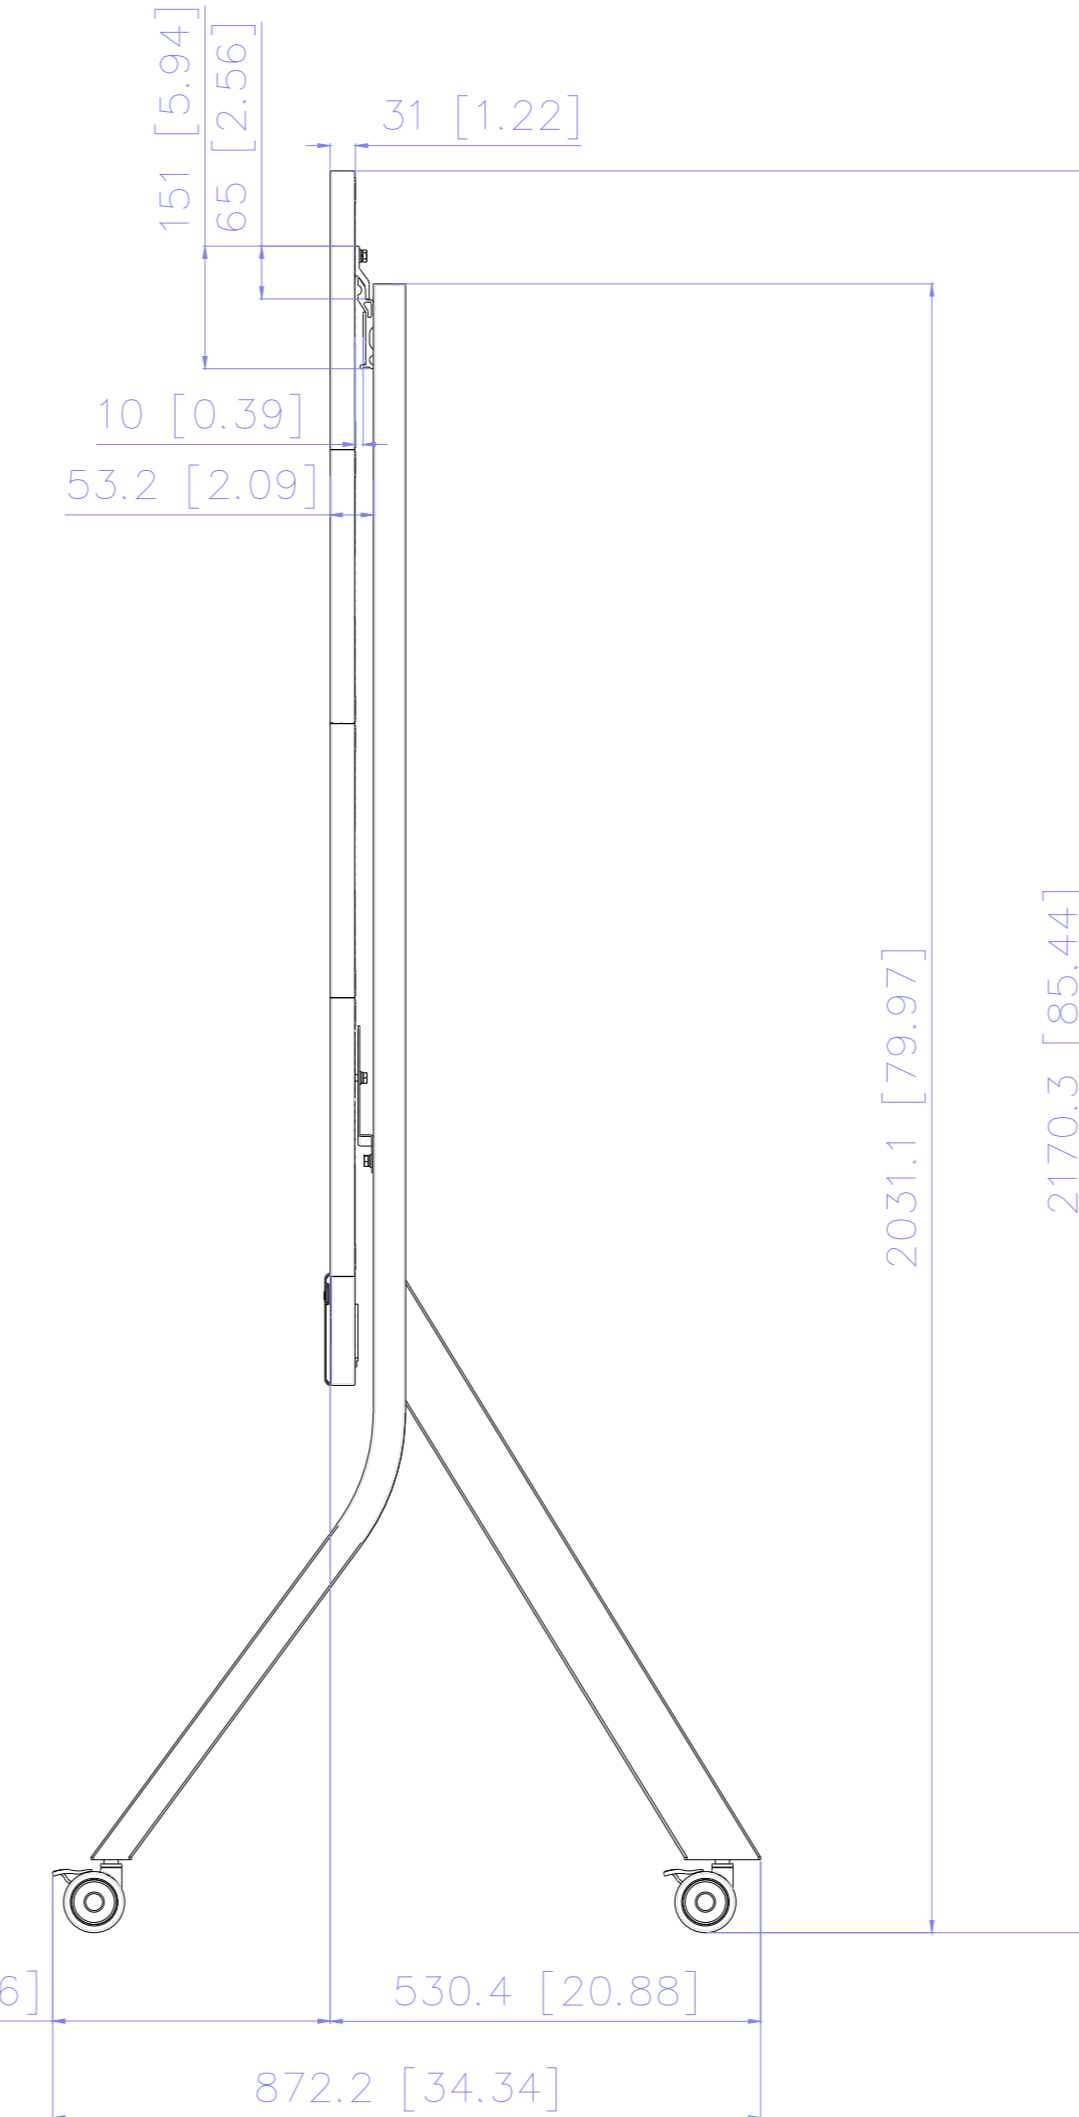

ViewSonic

NAME : **LDC027- 4x4**

TITLE	With LD-STND-009	Rev.
UNIT	SCALE	SHEET
mm / inch		1 OF 1

NAME : LDC027- 4x5

TITLE	With LD-STND-009	Rev.
UNIT	SCALE	SHEET
mm / inch		1 OF 1

NAME : LDC027- 4x6

TITLE	With LD-STND-009	Rev.
UNIT	SCALE	SHEET
mm / inch		1 OF 1

ViewSonic 

NAME : **LDC027- 5x4**

TITLE	With LD-STND-009	Rev.
UNIT	SCALE	SHEET
mm / inch		1 OF 1

ViewSonic 

NAME : **LDC027- 5x5**

TITLE	With LD-STND-009	Rev.
UNIT	SCALE	SHEET
mm / inch		1 OF 1

ViewSonic 

NAME : **LDC027- 5x6**

TITLE	With LD-STND-009	Rev.
UNIT	SCALE	SHEET
mm / inch		1 OF 1

NAME : **LDC027- 6x4**

TITLE	With LD-STND-009	Rev.
UNIT	SCALE	SHEET
mm / inch		1 OF 1

ViewSonic

NAME : **LDC027- 6x5**

TITLE	With LD-STND-009	Rev.
UNIT	SCALE	SHEET
mm / inch		1 OF 1

ViewSonic

NAME : **LDC027- 6x6**

TITLE	With LD-STND-009	Rev.
UNIT	SCALE	SHEET
mm / inch		1 OF 1