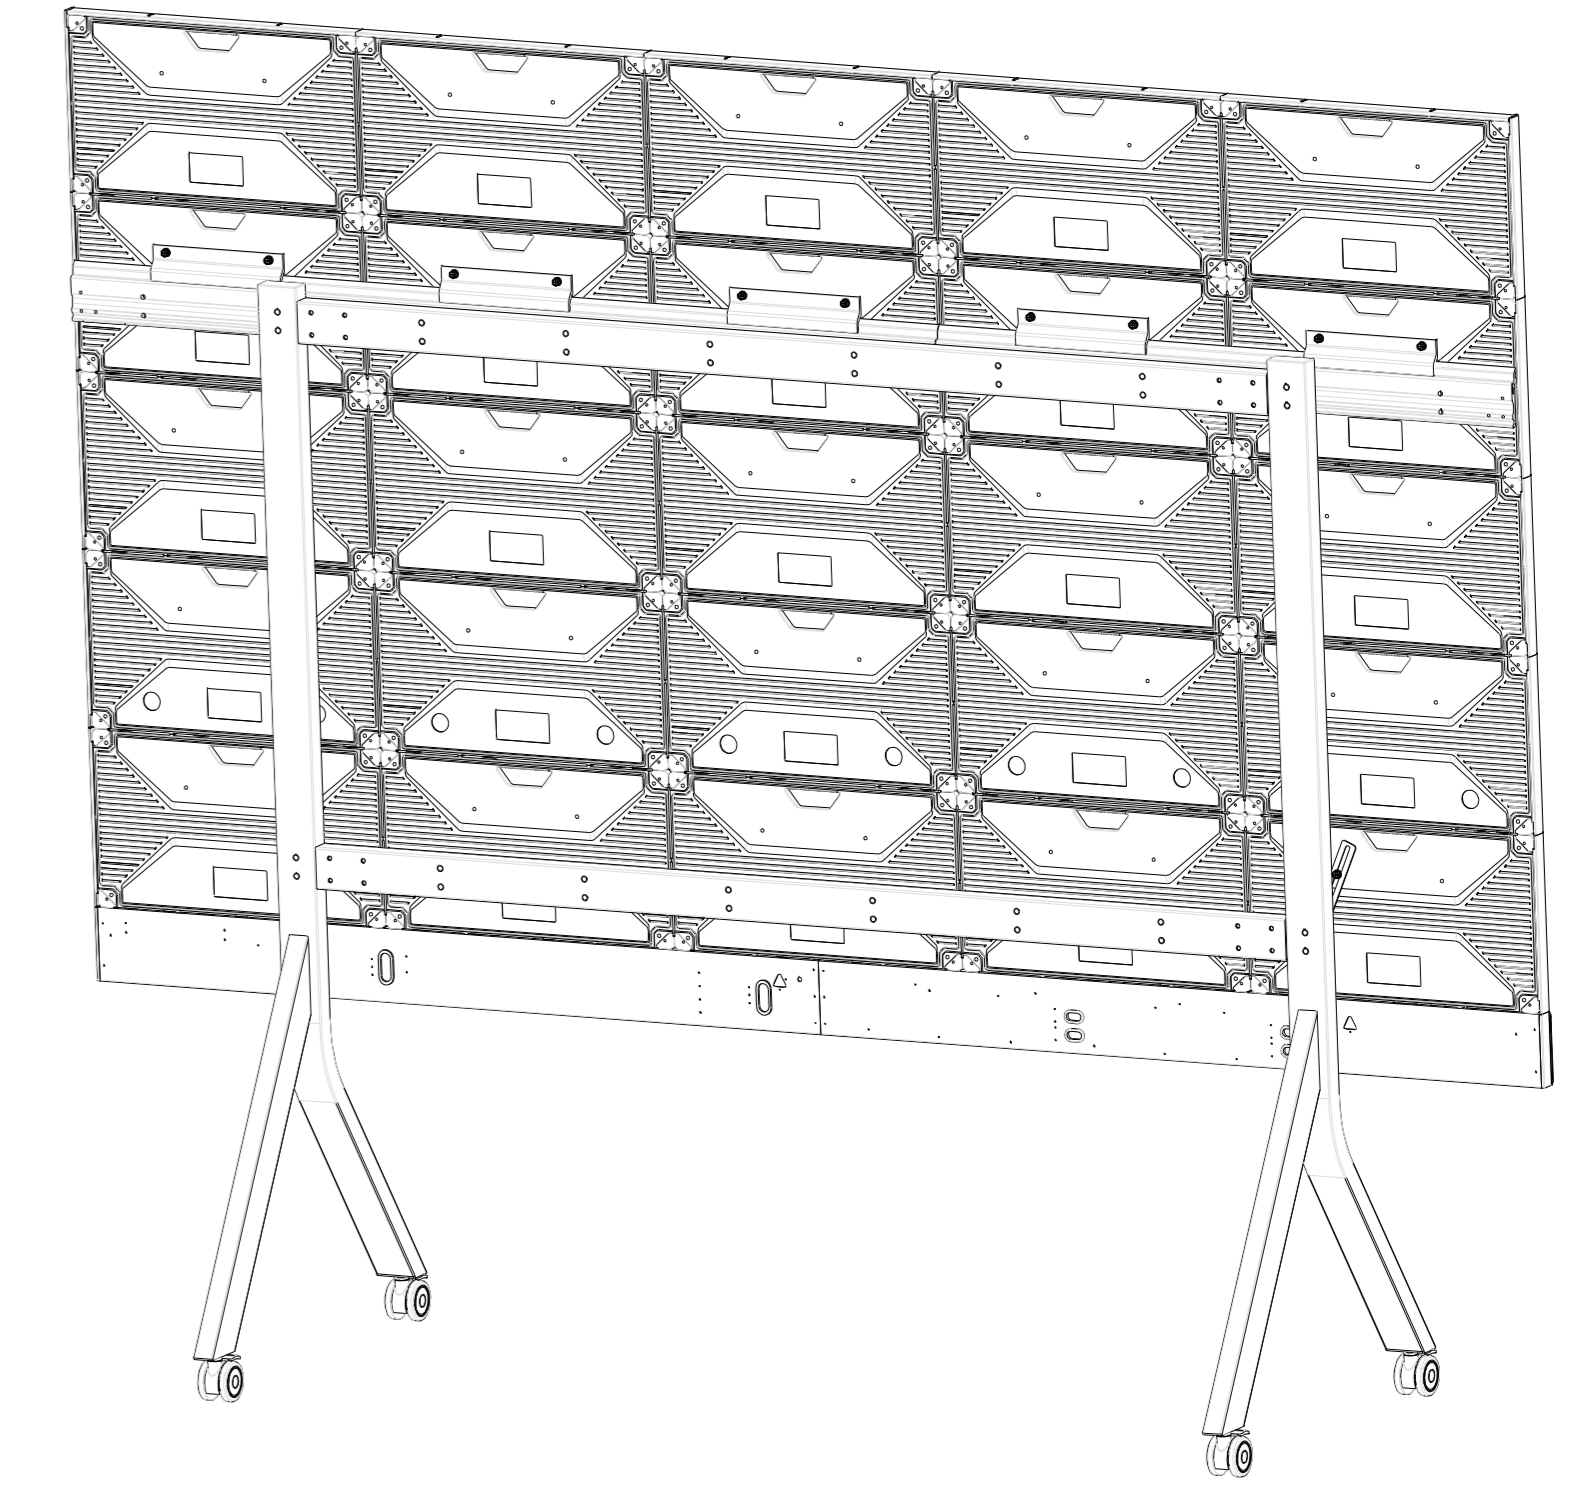

ViewSonic

NAME : **LDC027- 4x4**

TITLE	With LD-STND-009	Rev.
UNIT	SCALE	SHEET
mm / inch		1 OF 1

NAME : LDC027- 4x5

TITLE	With LD-STND-009	Rev.
UNIT	SCALE	SHEET
mm / inch		1 OF 1

NAME : LDC027- 4x6

TITLE	With LD-STND-009	Rev.
UNIT	SCALE	SHEET
mm / inch		1 OF 1

ViewSonic 

NAME : **LDC027- 5x4**

TITLE	With LD-STND-009	Rev.
UNIT	SCALE	SHEET
mm / inch		1 OF 1

ViewSonic 

NAME : **LDC027- 5x5**

TITLE	With LD-STND-009	Rev.
UNIT	SCALE	SHEET
mm / inch		1 OF 1

ViewSonic 

NAME : **LDC027- 5x6**

TITLE	With LD-STND-009	Rev.
UNIT	SCALE	SHEET
mm / inch		1 OF 1

NAME : **LDC027- 6x4**

TITLE	With LD-STND-009	Rev.
UNIT	SCALE	SHEET
mm / inch		1 OF 1

ViewSonic

NAME : **LDC027- 6x5**

TITLE	With LD-STND-009	Rev.
UNIT	SCALE	SHEET
mm / inch		1 OF 1

ViewSonic

NAME : **LDC027- 6x6**

TITLE	With LD-STND-009	Rev.
UNIT	SCALE	SHEET
mm / inch		1 OF 1