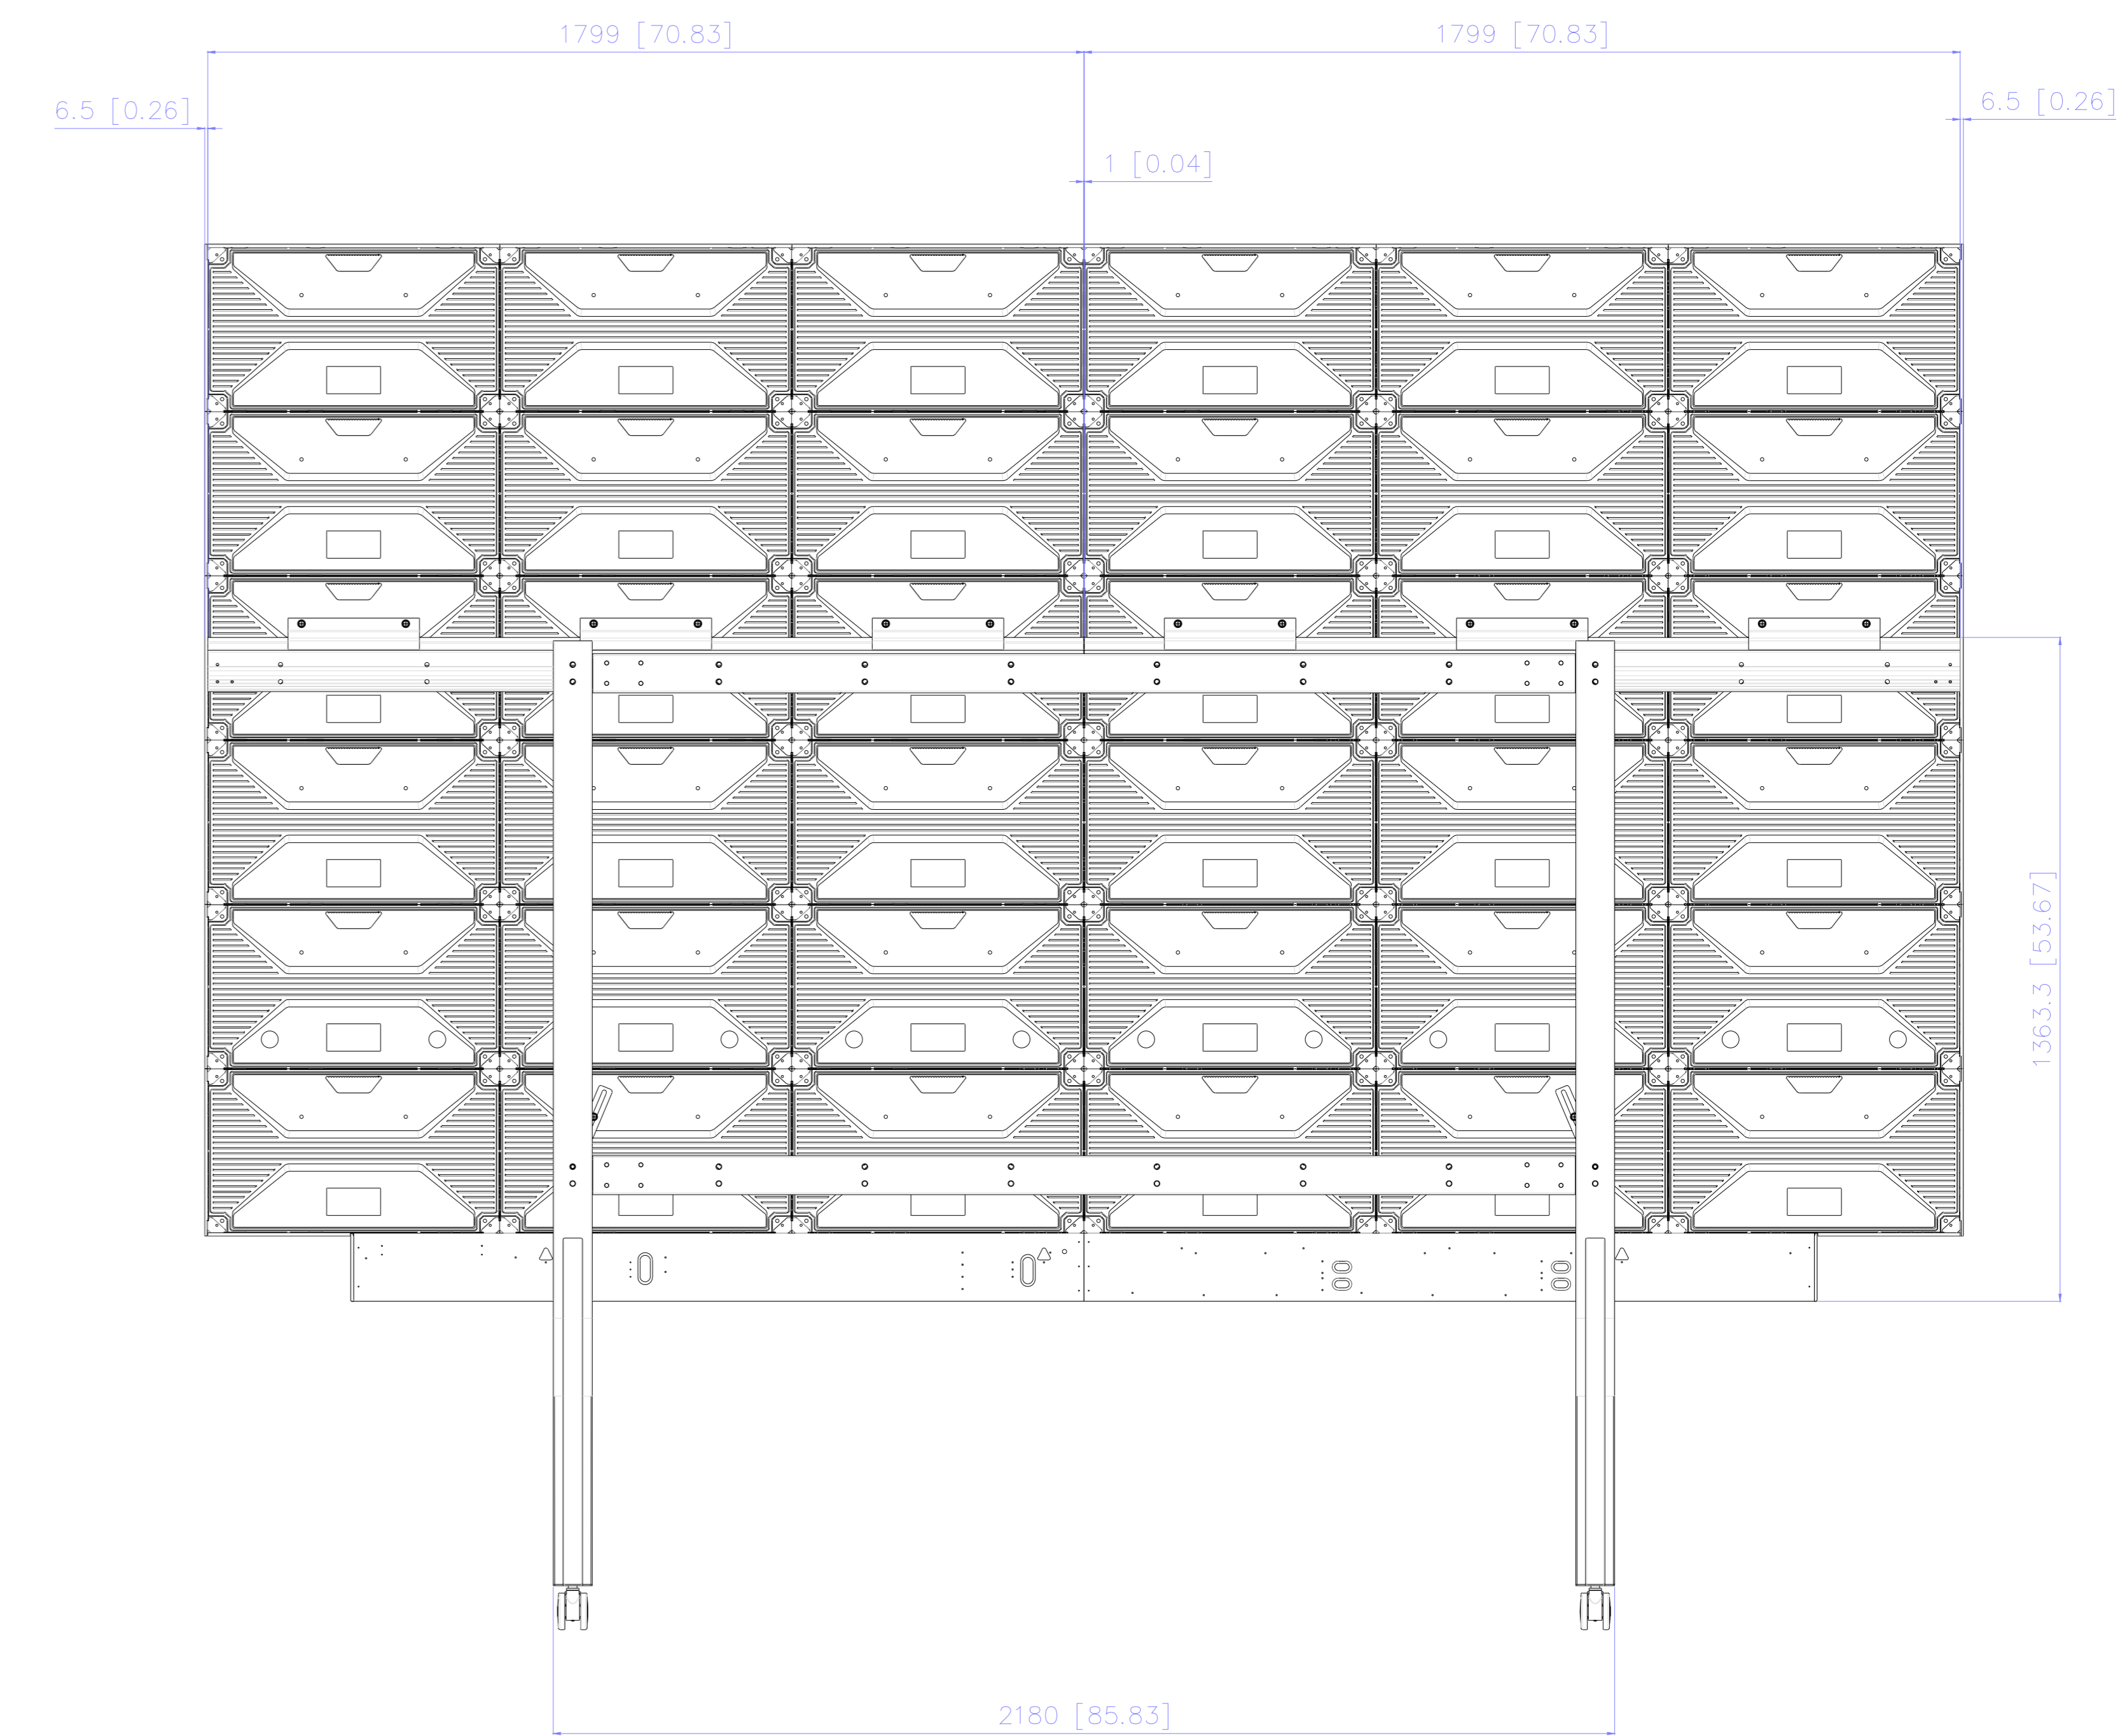

ViewSonic

NAME : **LDC027- 4x4**

TITLE	With LD-STND-009	Rev.
UNIT	SCALE	SHEET
mm / inch		1 OF 1

NAME : LDC027- 4x5

TITLE	With LD-STND-009	Rev.
UNIT	SCALE	SHEET
mm / inch		1 OF 1

NAME : LDC027- 4x6

TITLE	With LD-STND-009	Rev.
UNIT	SCALE	SHEET
mm / inch		1 OF 1

ViewSonic 

NAME : **LDC027- 5x4**

TITLE	With LD-STND-009	Rev.
UNIT	SCALE	SHEET
mm / inch		1 OF 1

ViewSonic 

NAME : **LDC027- 5x5**

TITLE	With LD-STND-009	Rev.
UNIT	SCALE	SHEET
mm / inch		1 OF 1

ViewSonic 

NAME : **LDC027- 5x6**

TITLE	With LD-STND-009	Rev.
UNIT	SCALE	SHEET
mm / inch		1 OF 1

NAME : **LDC027- 6x4**

TITLE	With LD-STND-009	Rev.
UNIT	SCALE	SHEET
mm / inch		1 OF 1

ViewSonic

NAME : **LDC027- 6x5**

TITLE	With LD-STND-009	Rev.
UNIT	SCALE	SHEET
mm / inch		1 OF 1

ViewSonic

NAME : **LDC027- 6x6**

TITLE	With LD-STND-009	Rev.
UNIT	SCALE	SHEET
mm / inch		1 OF 1