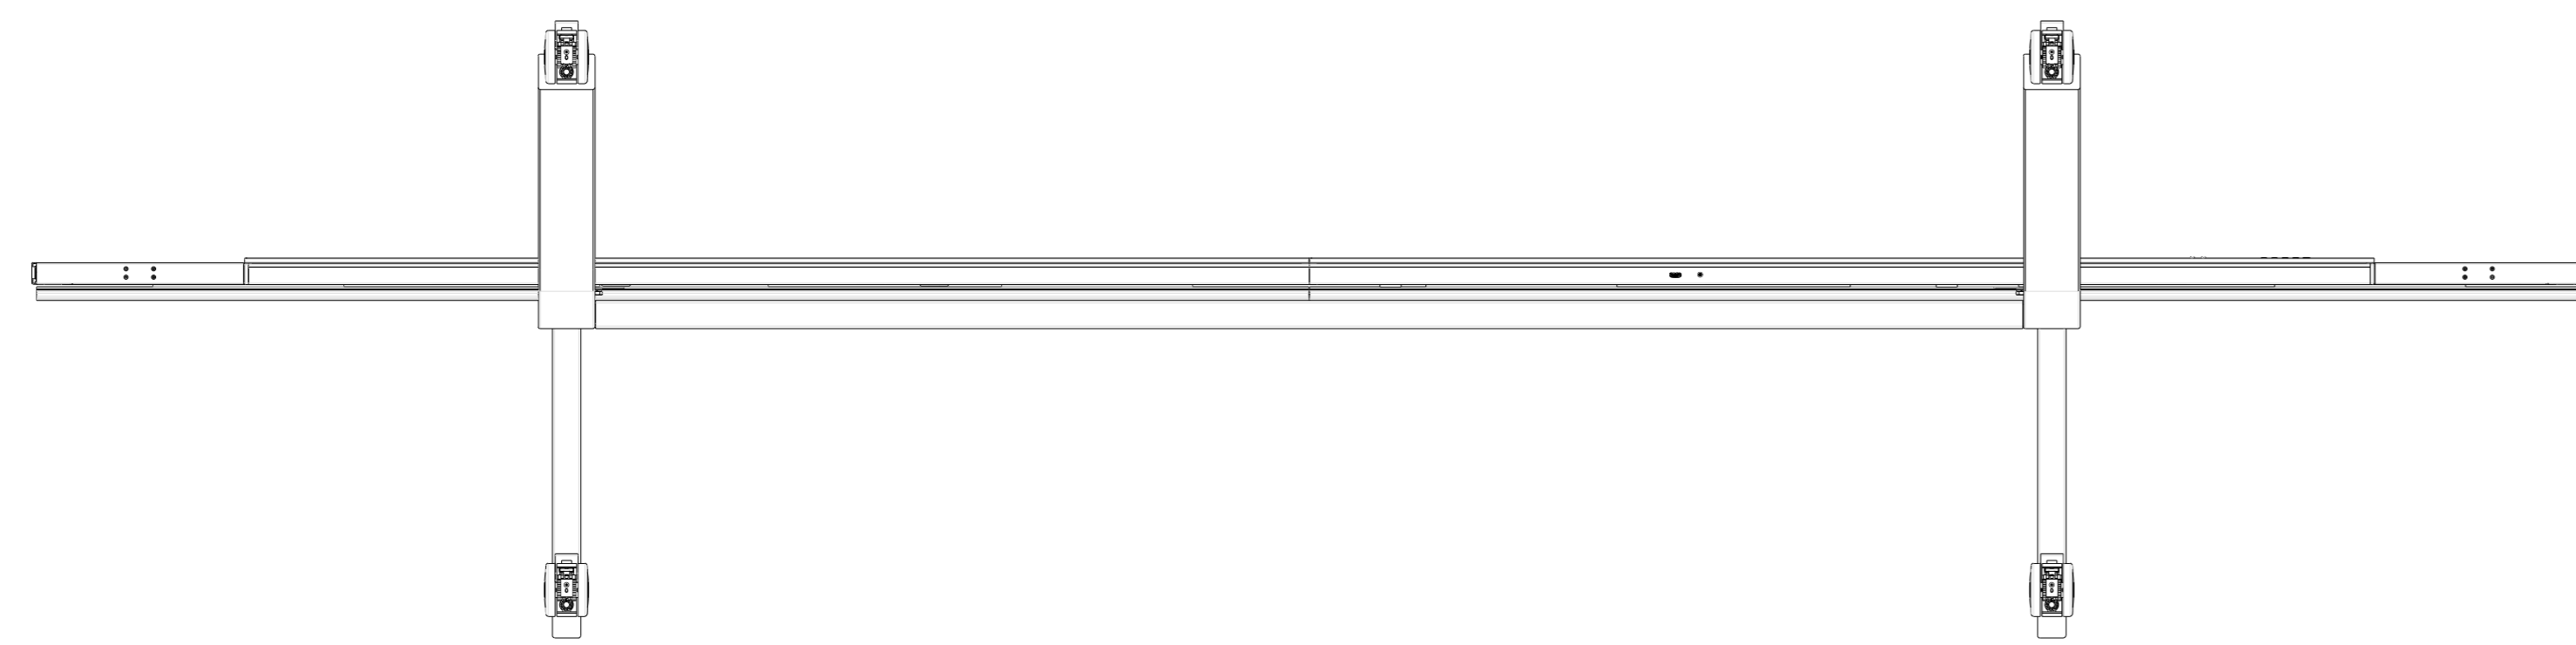

ViewSonic

NAME : **LDC027- 4x4**

TITLE	With LD-STND-009	Rev.
UNIT	SCALE	SHEET
mm / inch		1 OF 1

NAME : LDC027- 4x5

TITLE	With LD-STND-009	Rev.
UNIT	SCALE	SHEET
mm / inch		1 OF 1

NAME : LDC027- 4x6

TITLE	With LD-STND-009	Rev.
UNIT	SCALE	SHEET
mm / inch		1 OF 1

ViewSonic 

NAME : **LDC027- 5x4**

TITLE	With LD-STND-009	Rev.
UNIT	SCALE	SHEET
mm / inch		1 OF 1

ViewSonic 

NAME : **LDC027- 5x5**

TITLE	With LD-STND-009	Rev.
UNIT	SCALE	SHEET
mm / inch		1 OF 1

ViewSonic 

NAME : **LDC027- 5x6**

TITLE	With LD-STND-009	Rev.
UNIT	SCALE	SHEET
mm / inch		1 OF 1

NAME : **LDC027- 6x4**

TITLE	With LD-STND-009	Rev.
UNIT	SCALE	SHEET
mm / inch		1 OF 1

ViewSonic

NAME : **LDC027- 6x5**

TITLE	With LD-STND-009	Rev.
UNIT	SCALE	SHEET
mm / inch		1 OF 1

ViewSonic

NAME : **LDC027- 6x6**

TITLE	With LD-STND-009	Rev.
UNIT	SCALE	SHEET
mm / inch		1 OF 1