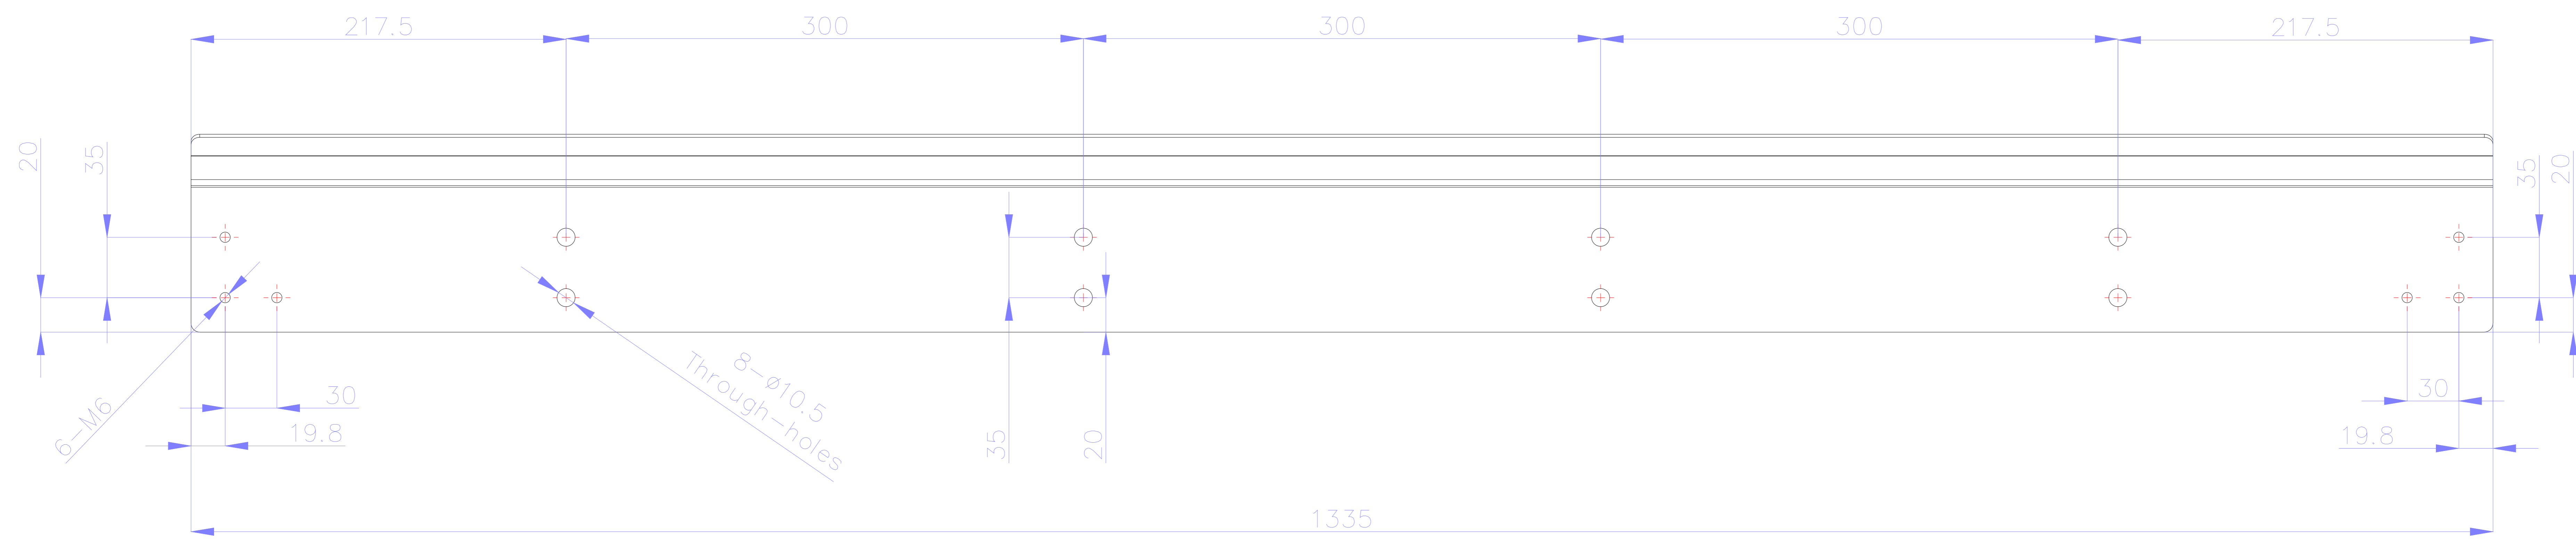

bezel(top&bottom)

bezel

NAME : LDC027

TITLE	SCALE	Rev.
UNIT	1	SHEET
mm	1	1 OF 1

	Description
1	Bezel(left)
2	Bezel(top&bottom)
3	Bezel(right)
4	Screw *8
5	LED module

NAME : LDC027

TITLE	Exploded view	Rev.
UNIT	SCALE	SHEET
mm	1 OF 1	

NAME : Cabinet hook

TITLE	Rev.
UNIT	SCALE SHEET
mm	1 OF 1

NAME : Wall mount

TITLE	Wall mount-1799mm	Rev.
UNIT	mm	SCALE
	1 OF 1	SHEET

NAME : Wall mount

TITLE	Wall mount -1199mm	Rev.
UNIT	mm	SCALE
1 OF 1		SHEET

NAME : Wall mount

TITLE	Wall mount -476mm	Rev.
UNIT	mm	SCALE SHEET
		1 OF 1

NAME : Wall mount

TITLE	Rev.
UNIT	SCALE SHEET
mm	1 OF 1

ViewSonic® 

NAME : Wall mount Connection plate

TITLE		Rev.
UNIT		SHEET
mm		1 OF 1