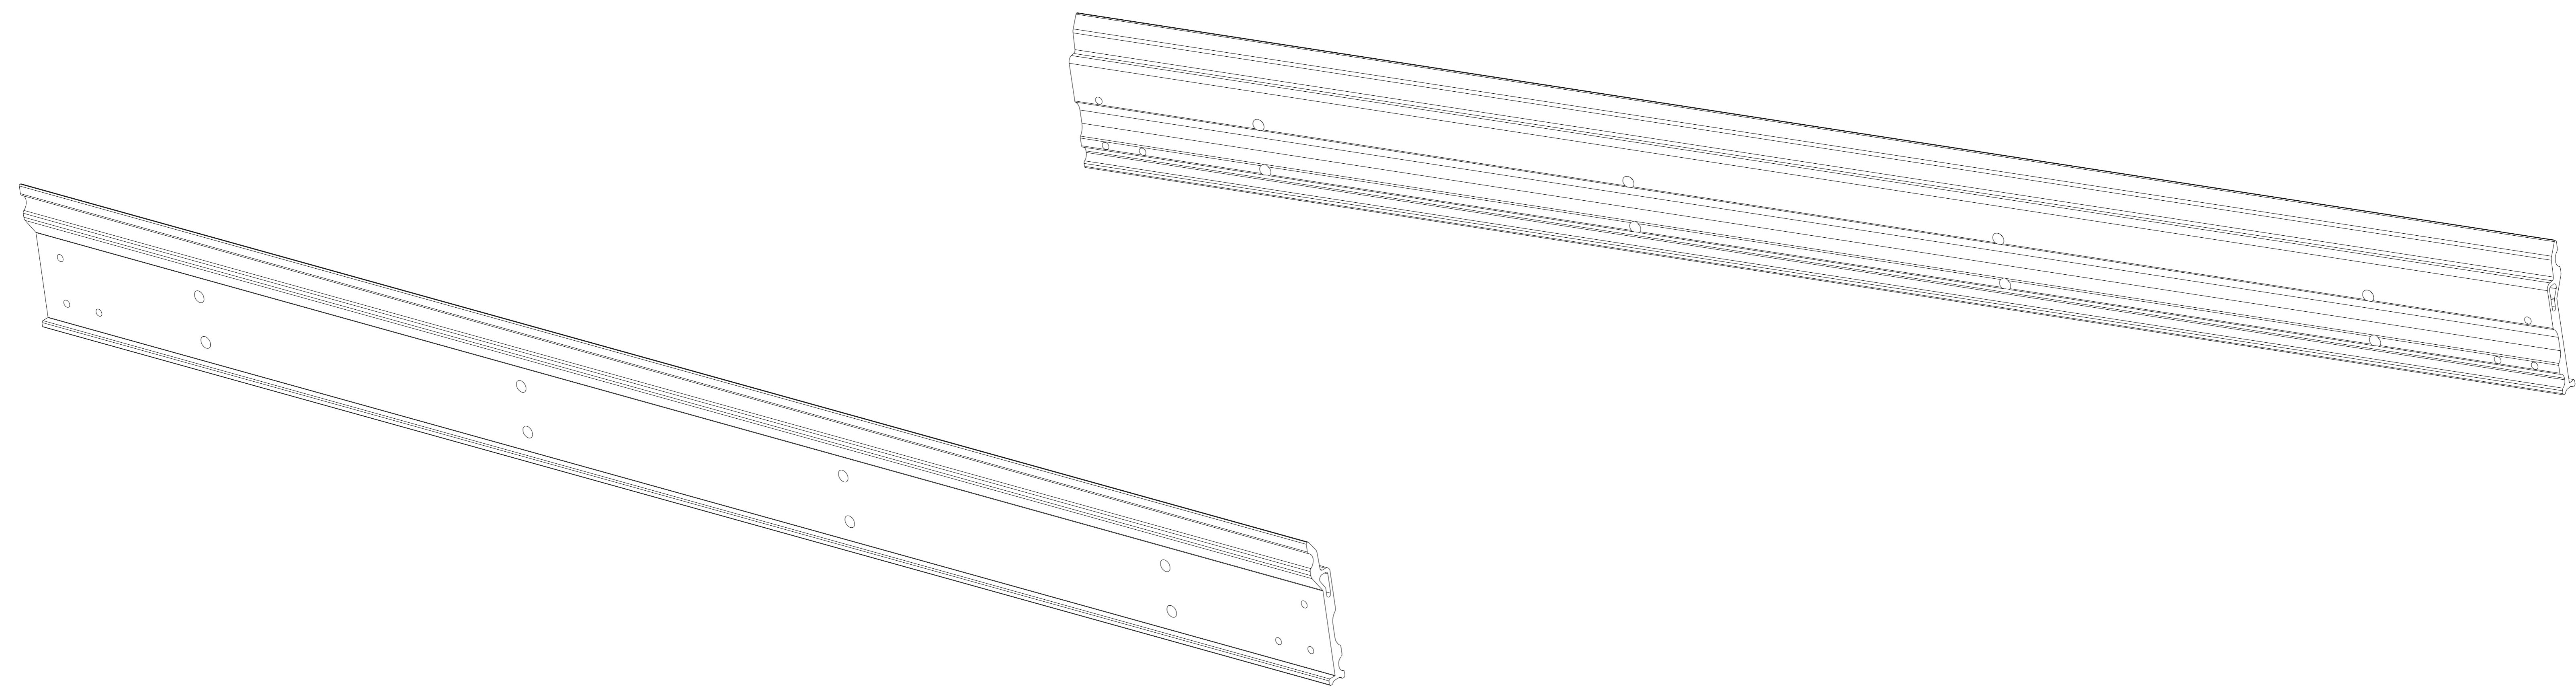

bezel(top&bottom)

bezel

NAME : LDC027

TITLE	SCALE	Rev.
UNIT	1	SHEET
mm	1	1 OF 1

	Description
1	Bezel(left)
2	Bezel(top&bottom)
3	Bezel(right)
4	Screw *8
5	LED module

NAME : LDC027

TITLE	Exploded view	Rev.
UNIT	SCALE	SHEET
mm	1 OF 1	

NAME : Cabinet hook

TITLE	Rev.
UNIT	SCALE SHEET
mm	1 OF 1

NAME : Wall mount

TITLE	Wall mount-1799mm	Rev.
UNIT	mm	SCALE
	1 OF 1	SHEET

NAME : Wall mount

TITLE	Wall mount -1199mm	Rev.
UNIT	mm	SCALE
1 OF 1		SHEET

NAME : Wall mount

TITLE	Wall mount -476mm	Rev.
UNIT	mm	SCALE SHEET
		1 OF 1

NAME : Wall mount

TITLE	Rev.
UNIT	SCALE SHEET
mm	1 OF 1

ViewSonic® 

NAME : Wall mount Connection plate

TITLE		Rev.
UNIT		SHEET
mm		1 OF 1