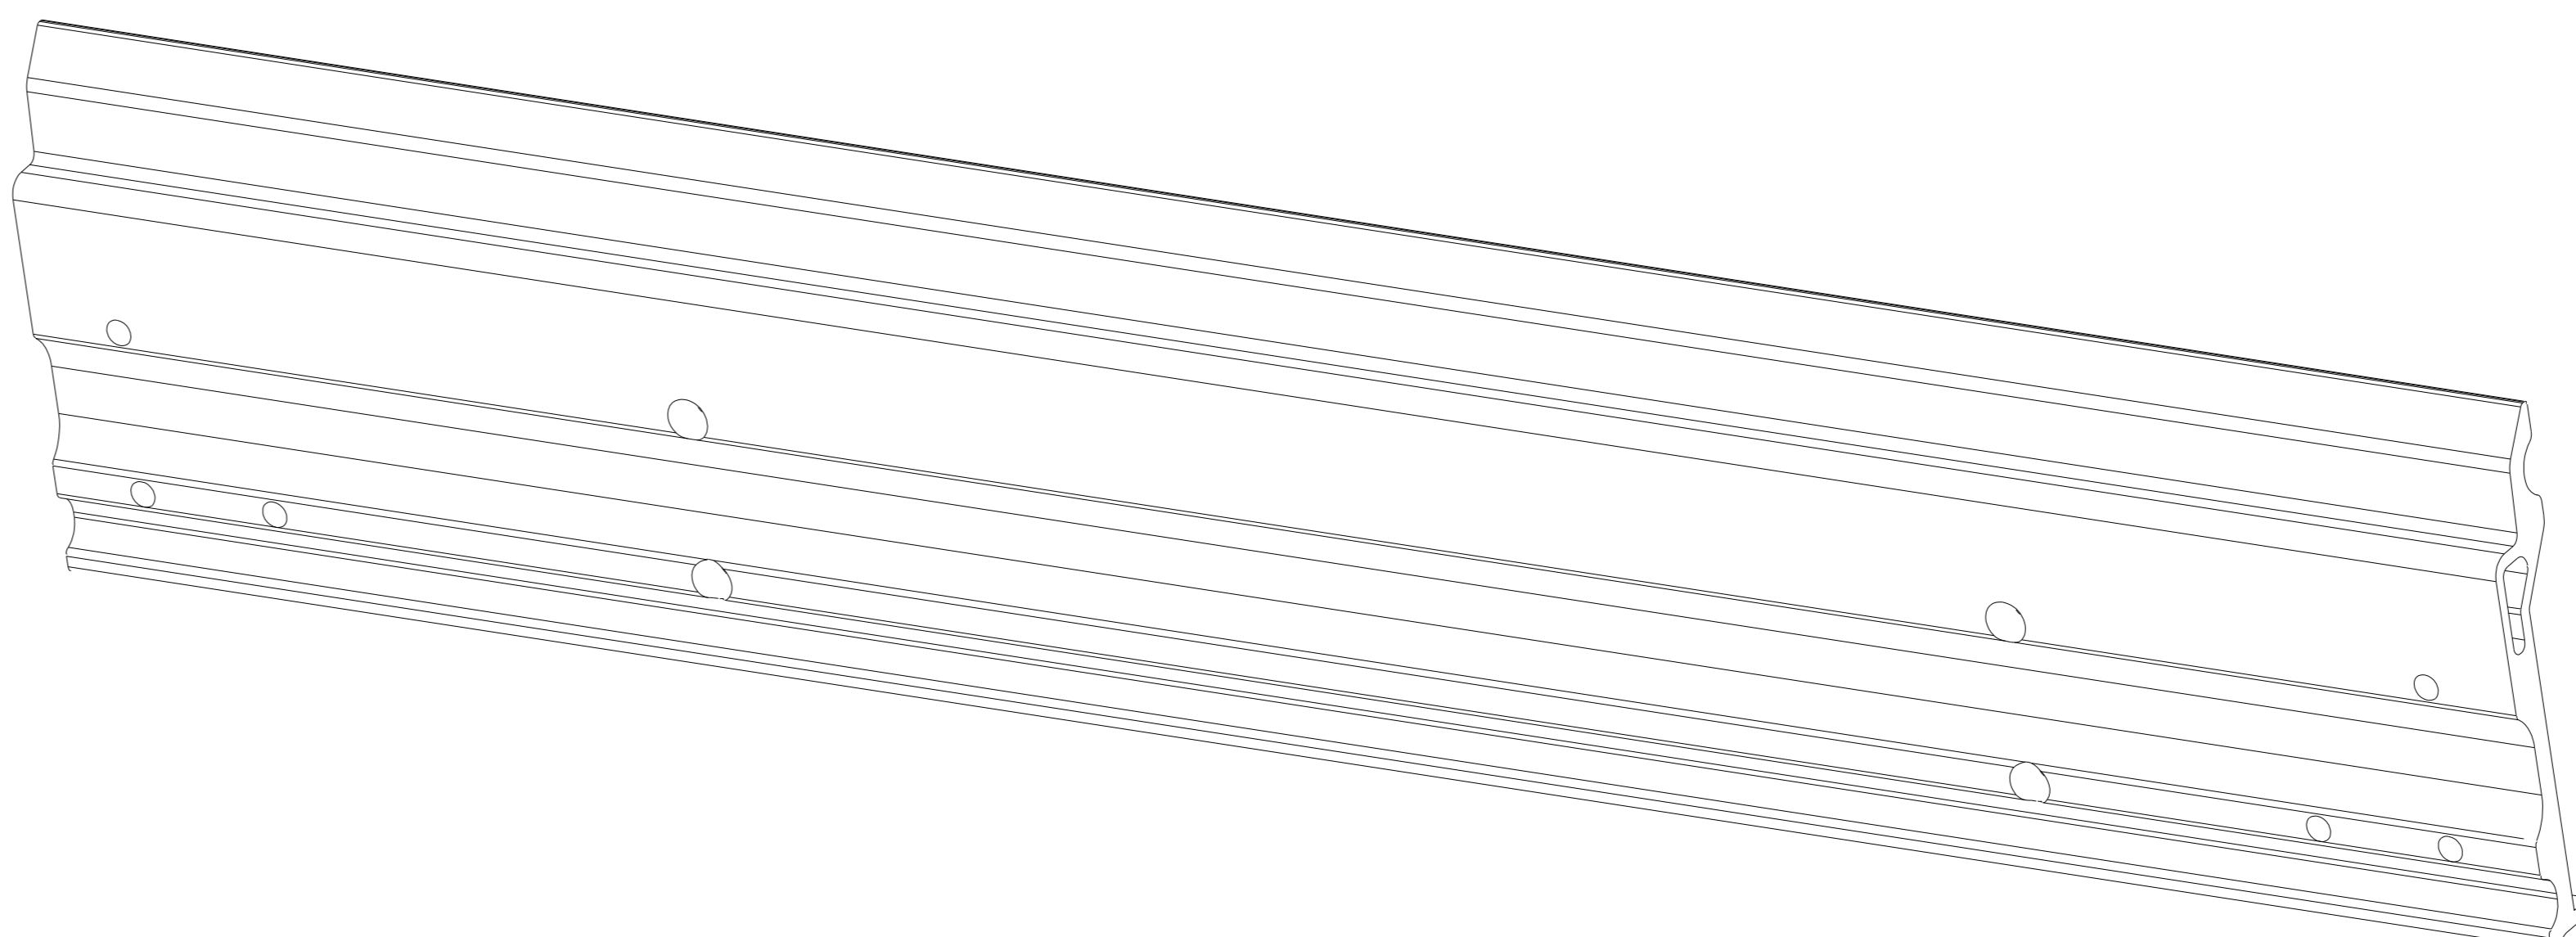

bezel(top&bottom)

bezel

NAME : LDC027

TITLE	SCALE	Rev.
UNIT	1	SHEET
mm	1	1 OF 1

	Description
1	Bezel(left)
2	Bezel(top&bottom)
3	Bezel(right)
4	Screw *8
5	LED module

NAME : LDC027

TITLE	Exploded view	Rev.
UNIT	SCALE	SHEET
mm	1 OF 1	

NAME : Cabinet hook

TITLE	Rev.
UNIT	SCALE SHEET
mm	1 OF 1

NAME : Wall mount

TITLE	Wall mount-1799mm	Rev.
UNIT	mm	SCALE
	1 OF 1	SHEET

NAME : Wall mount

TITLE	Wall mount -1199mm	Rev.
UNIT	mm	SCALE
1 OF 1		SHEET

NAME : Wall mount

TITLE	Wall mount -476mm	Rev.
UNIT	mm	SCALE SHEET
		1 OF 1

NAME : Wall mount

TITLE	Rev.
UNIT	SCALE SHEET
mm	1 OF 1

ViewSonic® 

NAME : Wall mount Connection plate

TITLE		Rev.
UNIT		SHEET
mm		1 OF 1