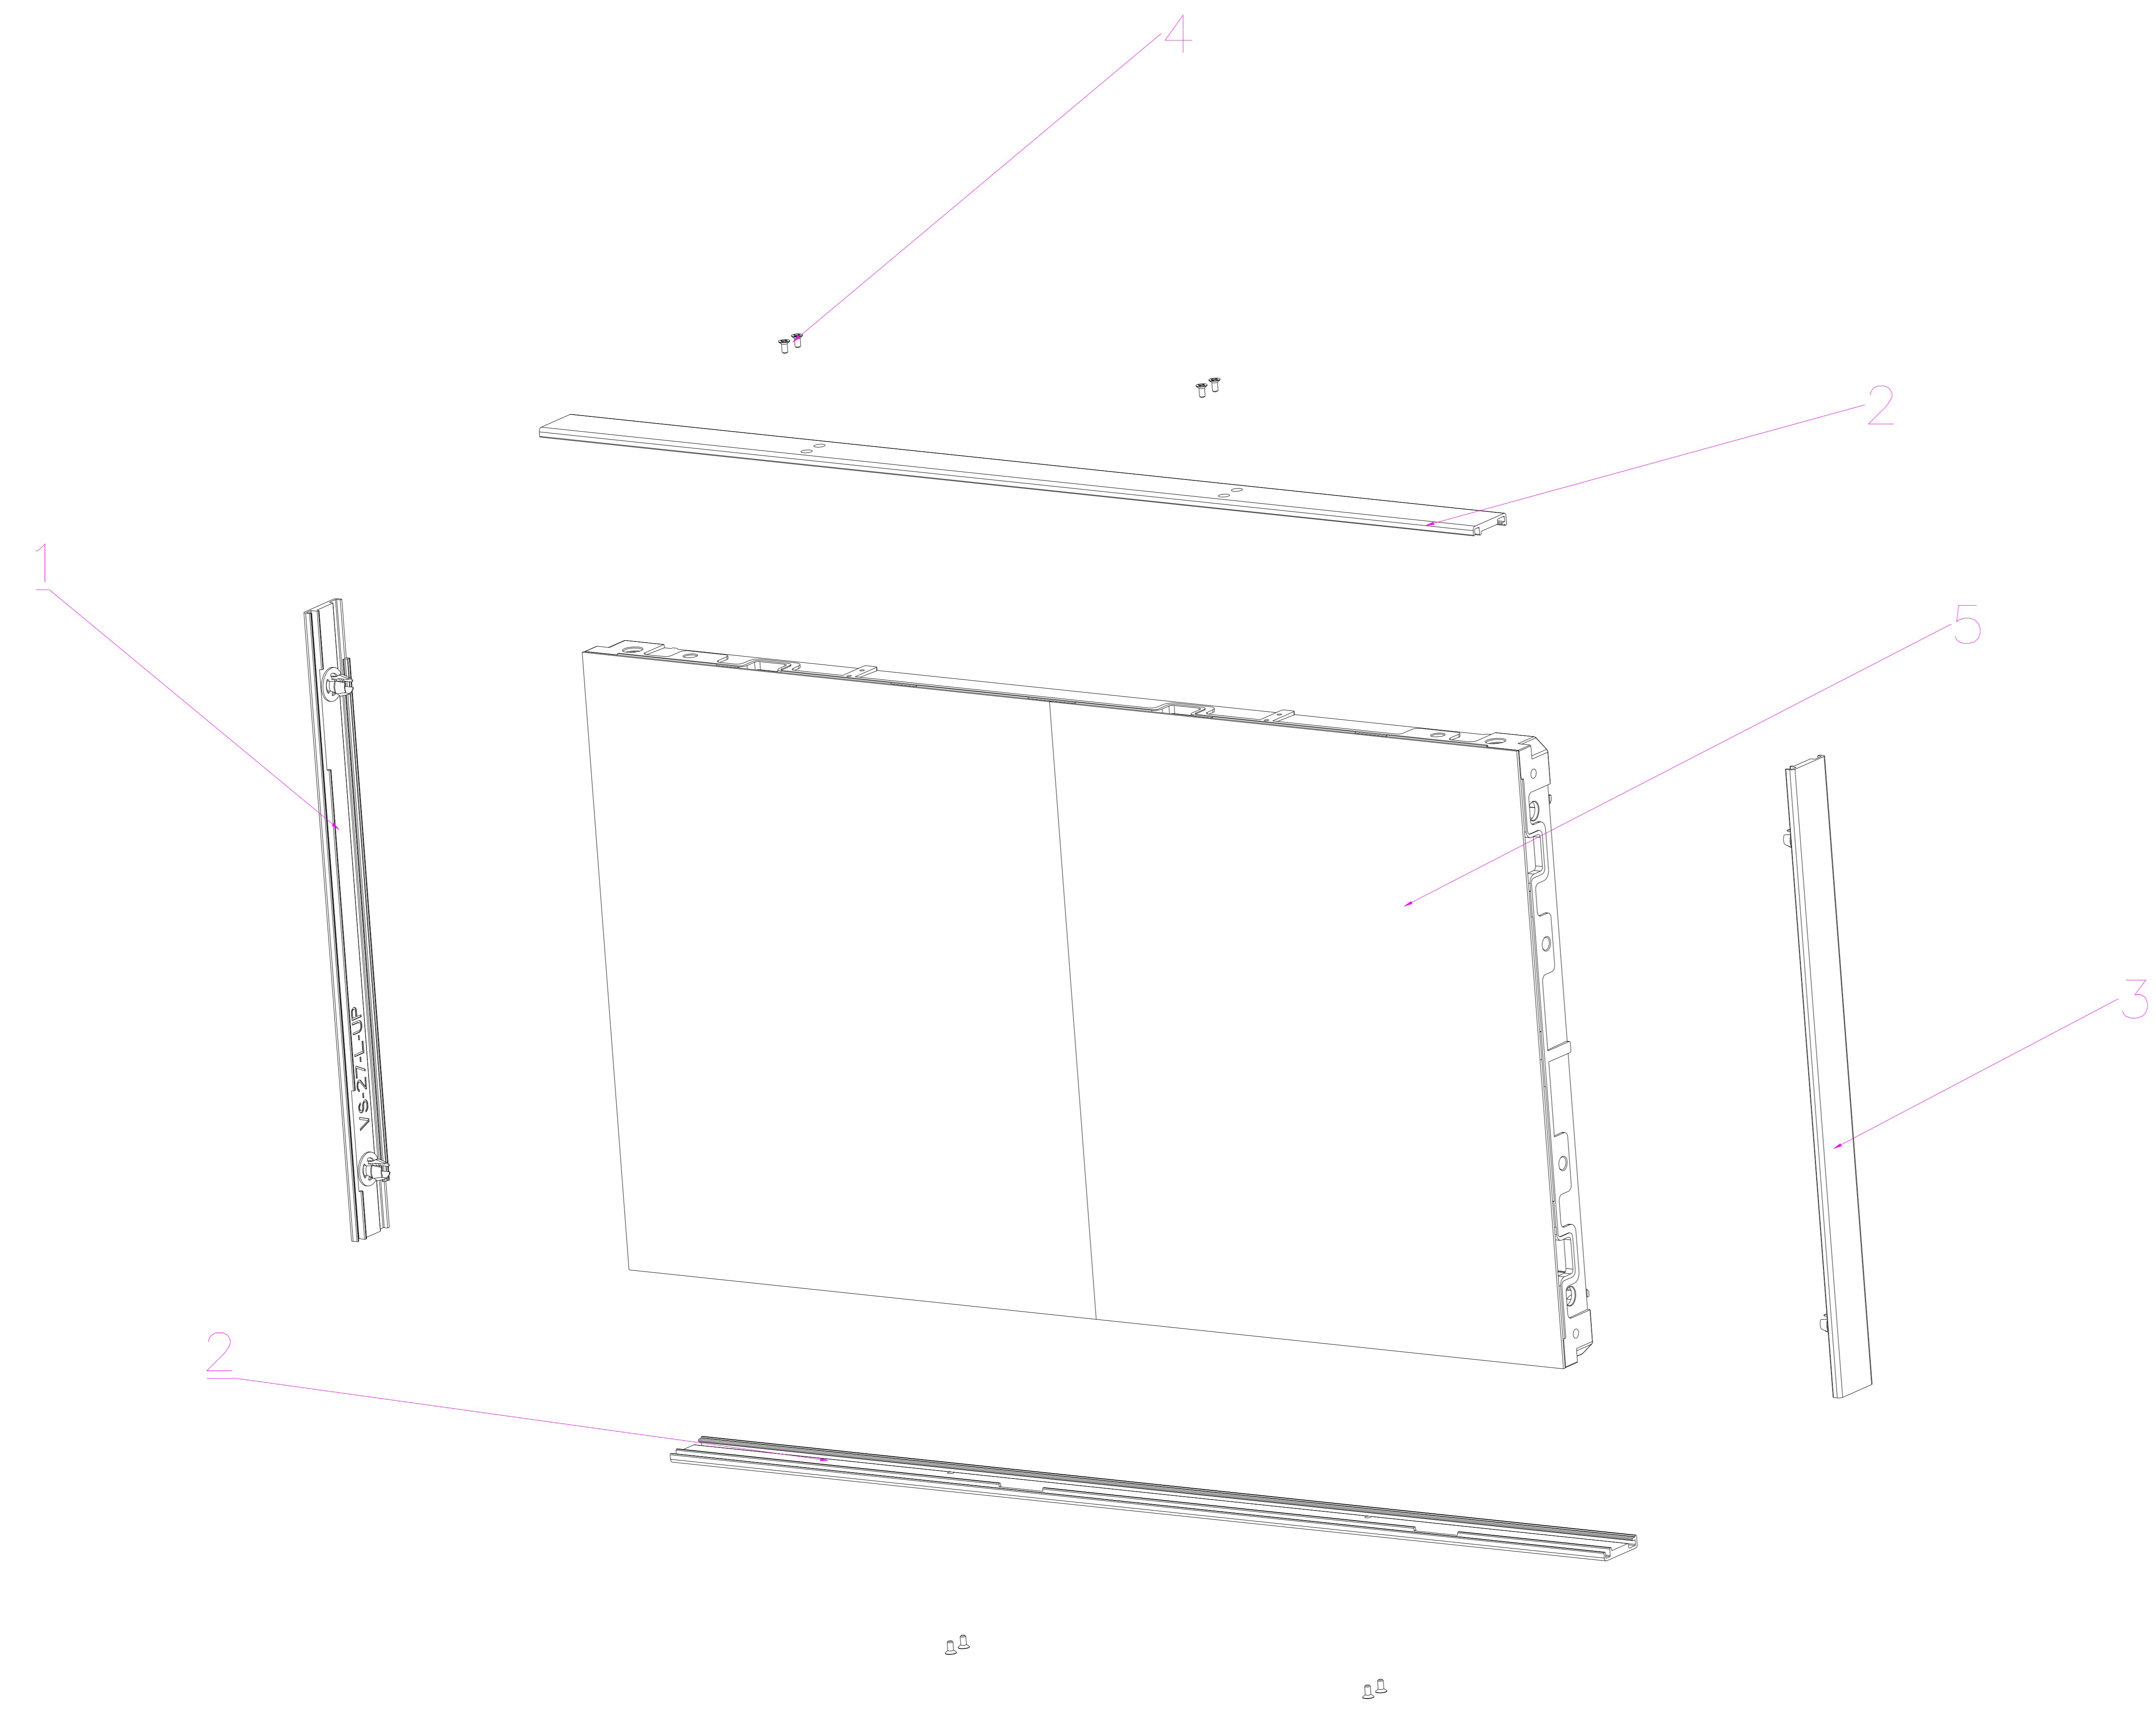

bezel(top&bottom)

bezel

NAME : LDC027

TITLE	SCALE	Rev.
UNIT	1	SHEET
mm	1	1 OF 1

	Description
1	Bezel(left)
2	Bezel(top&bottom)
3	Bezel(right)
4	Screw *8
5	LED module

NAME : LDC027

TITLE	Exploded view	Rev.
UNIT	SCALE	SHEET
mm	1 OF 1	

NAME : Cabinet hook

TITLE	Rev.
UNIT	SCALE SHEET
mm	1 OF 1

NAME : Wall mount

TITLE	Wall mount-1799mm	Rev.
UNIT	mm	SCALE
	1 OF 1	SHEET

NAME : Wall mount

TITLE	Wall mount -1199mm	Rev.
UNIT	mm	SCALE
1 OF 1		SHEET

NAME : Wall mount

TITLE	Wall mount -476mm	Rev.
UNIT	mm	SCALE SHEET
		1 OF 1

NAME : Wall mount

TITLE	Rev.
UNIT	SCALE SHEET
mm	1 OF 1

ViewSonic® 

NAME : Wall mount Connection plate

TITLE		Rev.
UNIT		SHEET
mm		1 OF 1