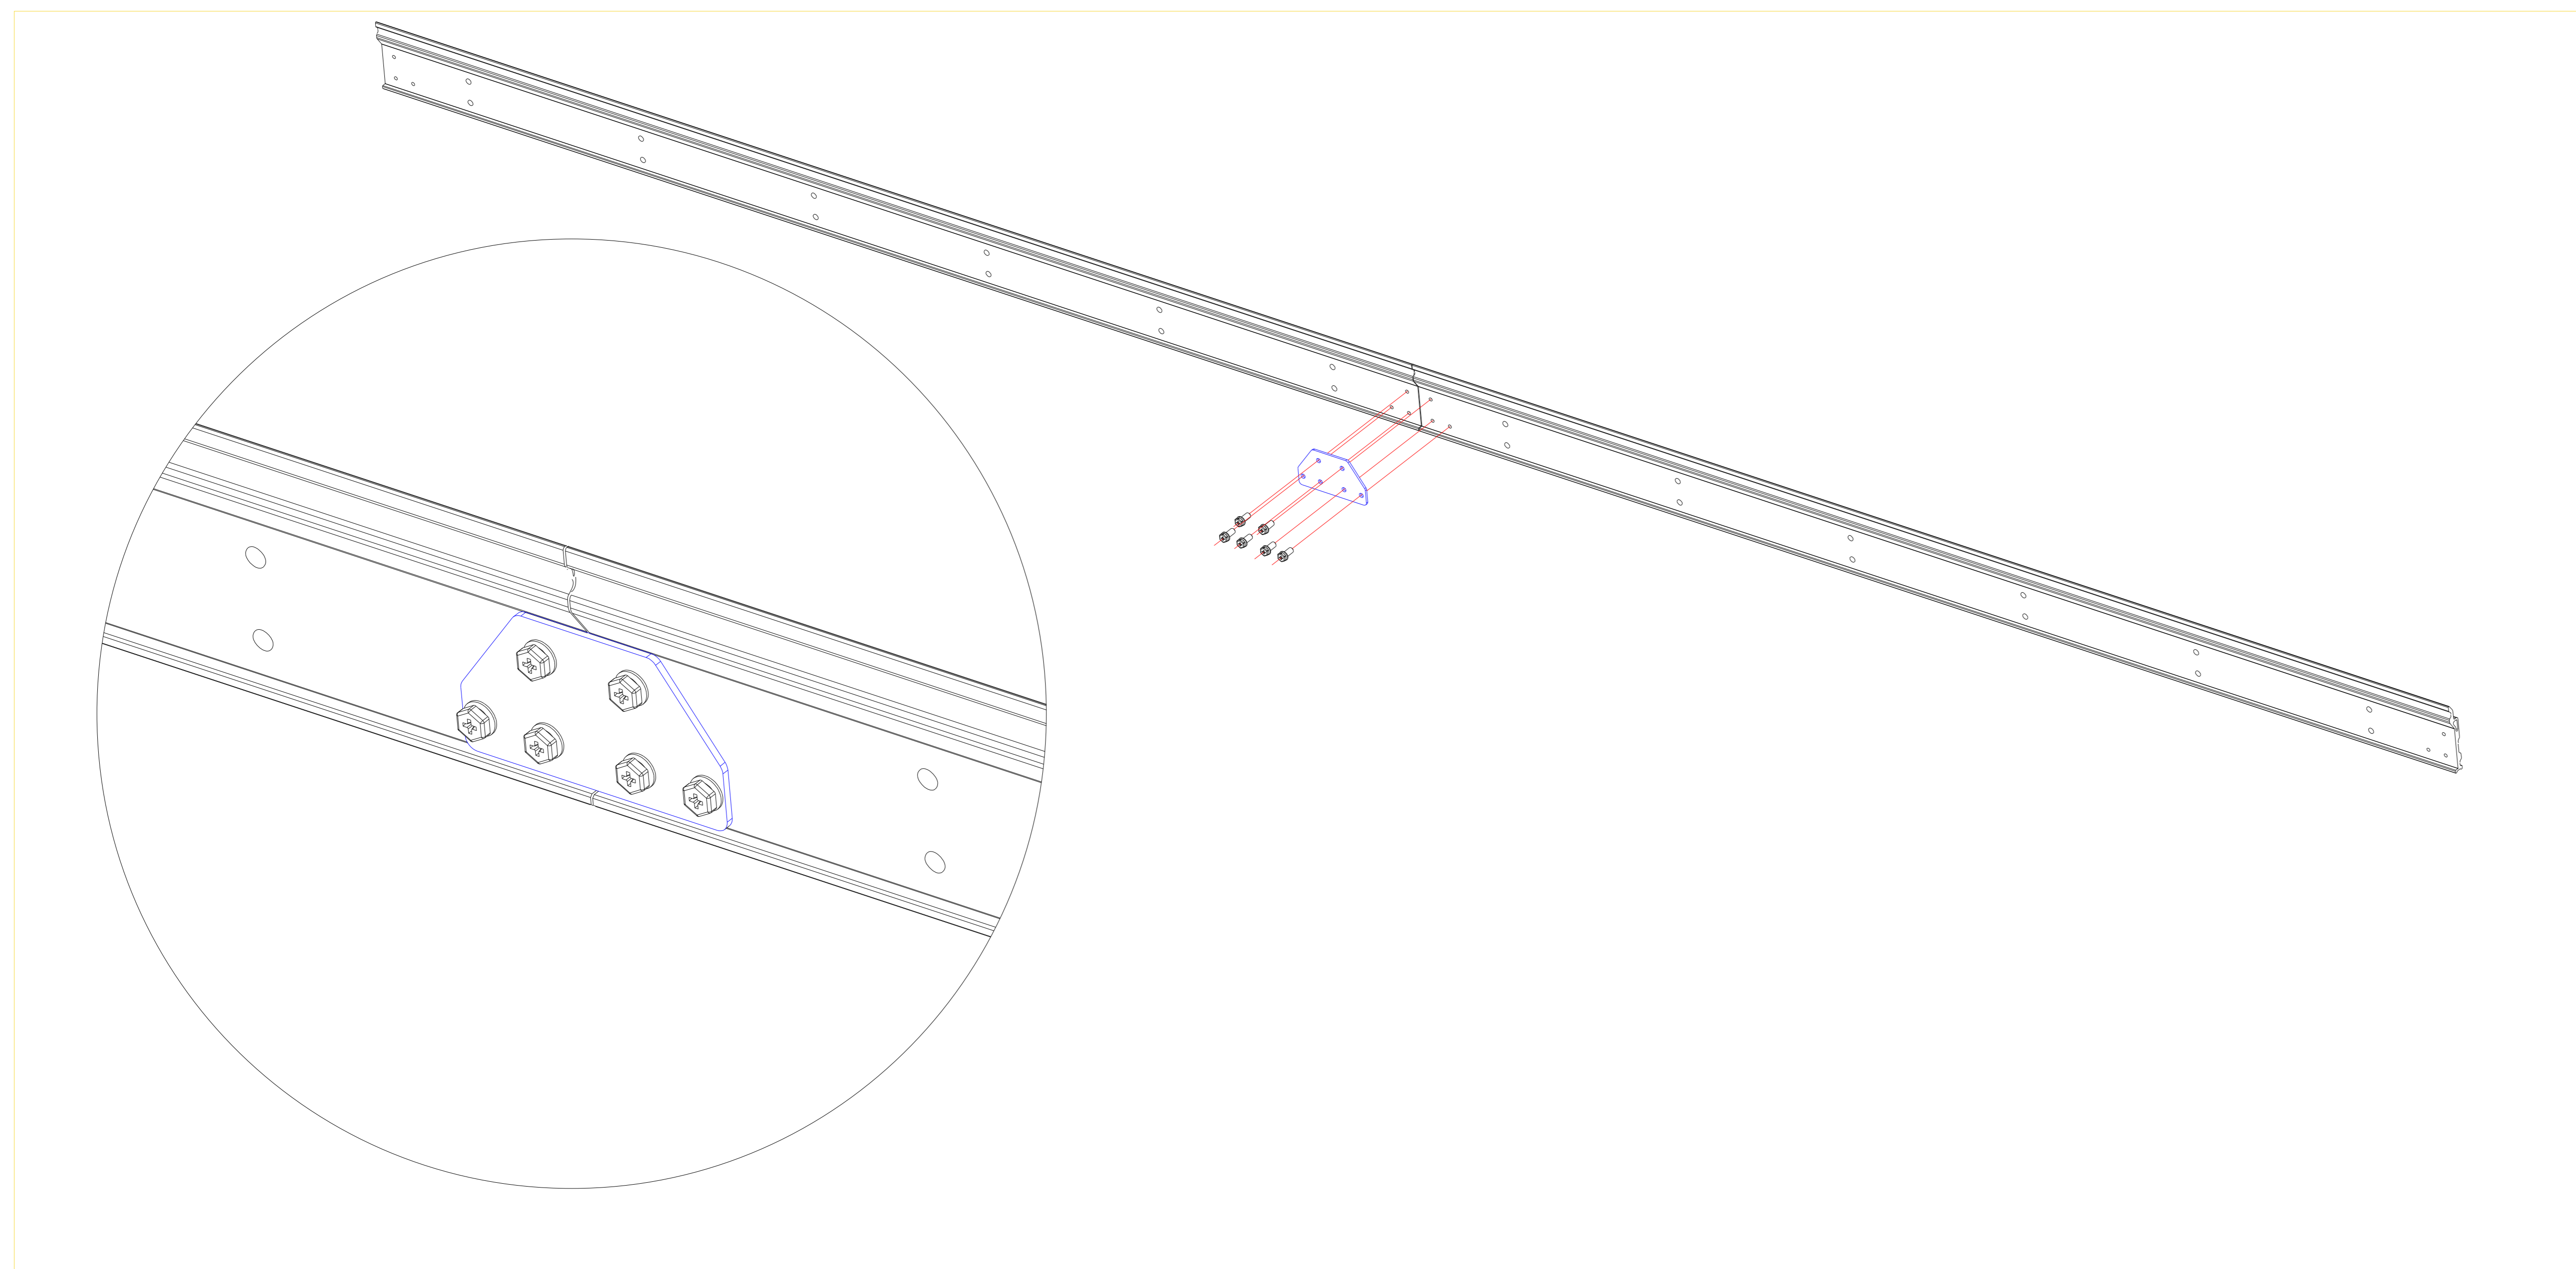

bezel(top&bottom)

bezel

NAME : LDC027

TITLE	SCALE	Rev.
UNIT	1	SHEET
mm	1	1 OF 1

	Description
1	Bezel(left)
2	Bezel(top&bottom)
3	Bezel(right)
4	Screw *8
5	LED module

NAME : LDC027

TITLE	Exploded view	Rev.
UNIT	SCALE	SHEET
mm	1 OF 1	

NAME : Cabinet hook

TITLE	Rev.
UNIT	SCALE SHEET
mm	1 OF 1

NAME : Wall mount

TITLE	Wall mount-1799mm	Rev.
UNIT	mm	SCALE
	1 OF 1	SHEET

NAME : Wall mount

TITLE	Wall mount -1199mm	Rev.
UNIT	mm	SCALE
1 OF 1		SHEET

NAME : Wall mount

TITLE	Wall mount -476mm	Rev.
UNIT	mm	SCALE SHEET
		1 OF 1

NAME : Wall mount

TITLE	Rev.
UNIT	SCALE SHEET
mm	1 OF 1

ViewSonic® 

NAME : Wall mount Connection plate

TITLE		Rev.
UNIT		SHEET
mm		1 OF 1