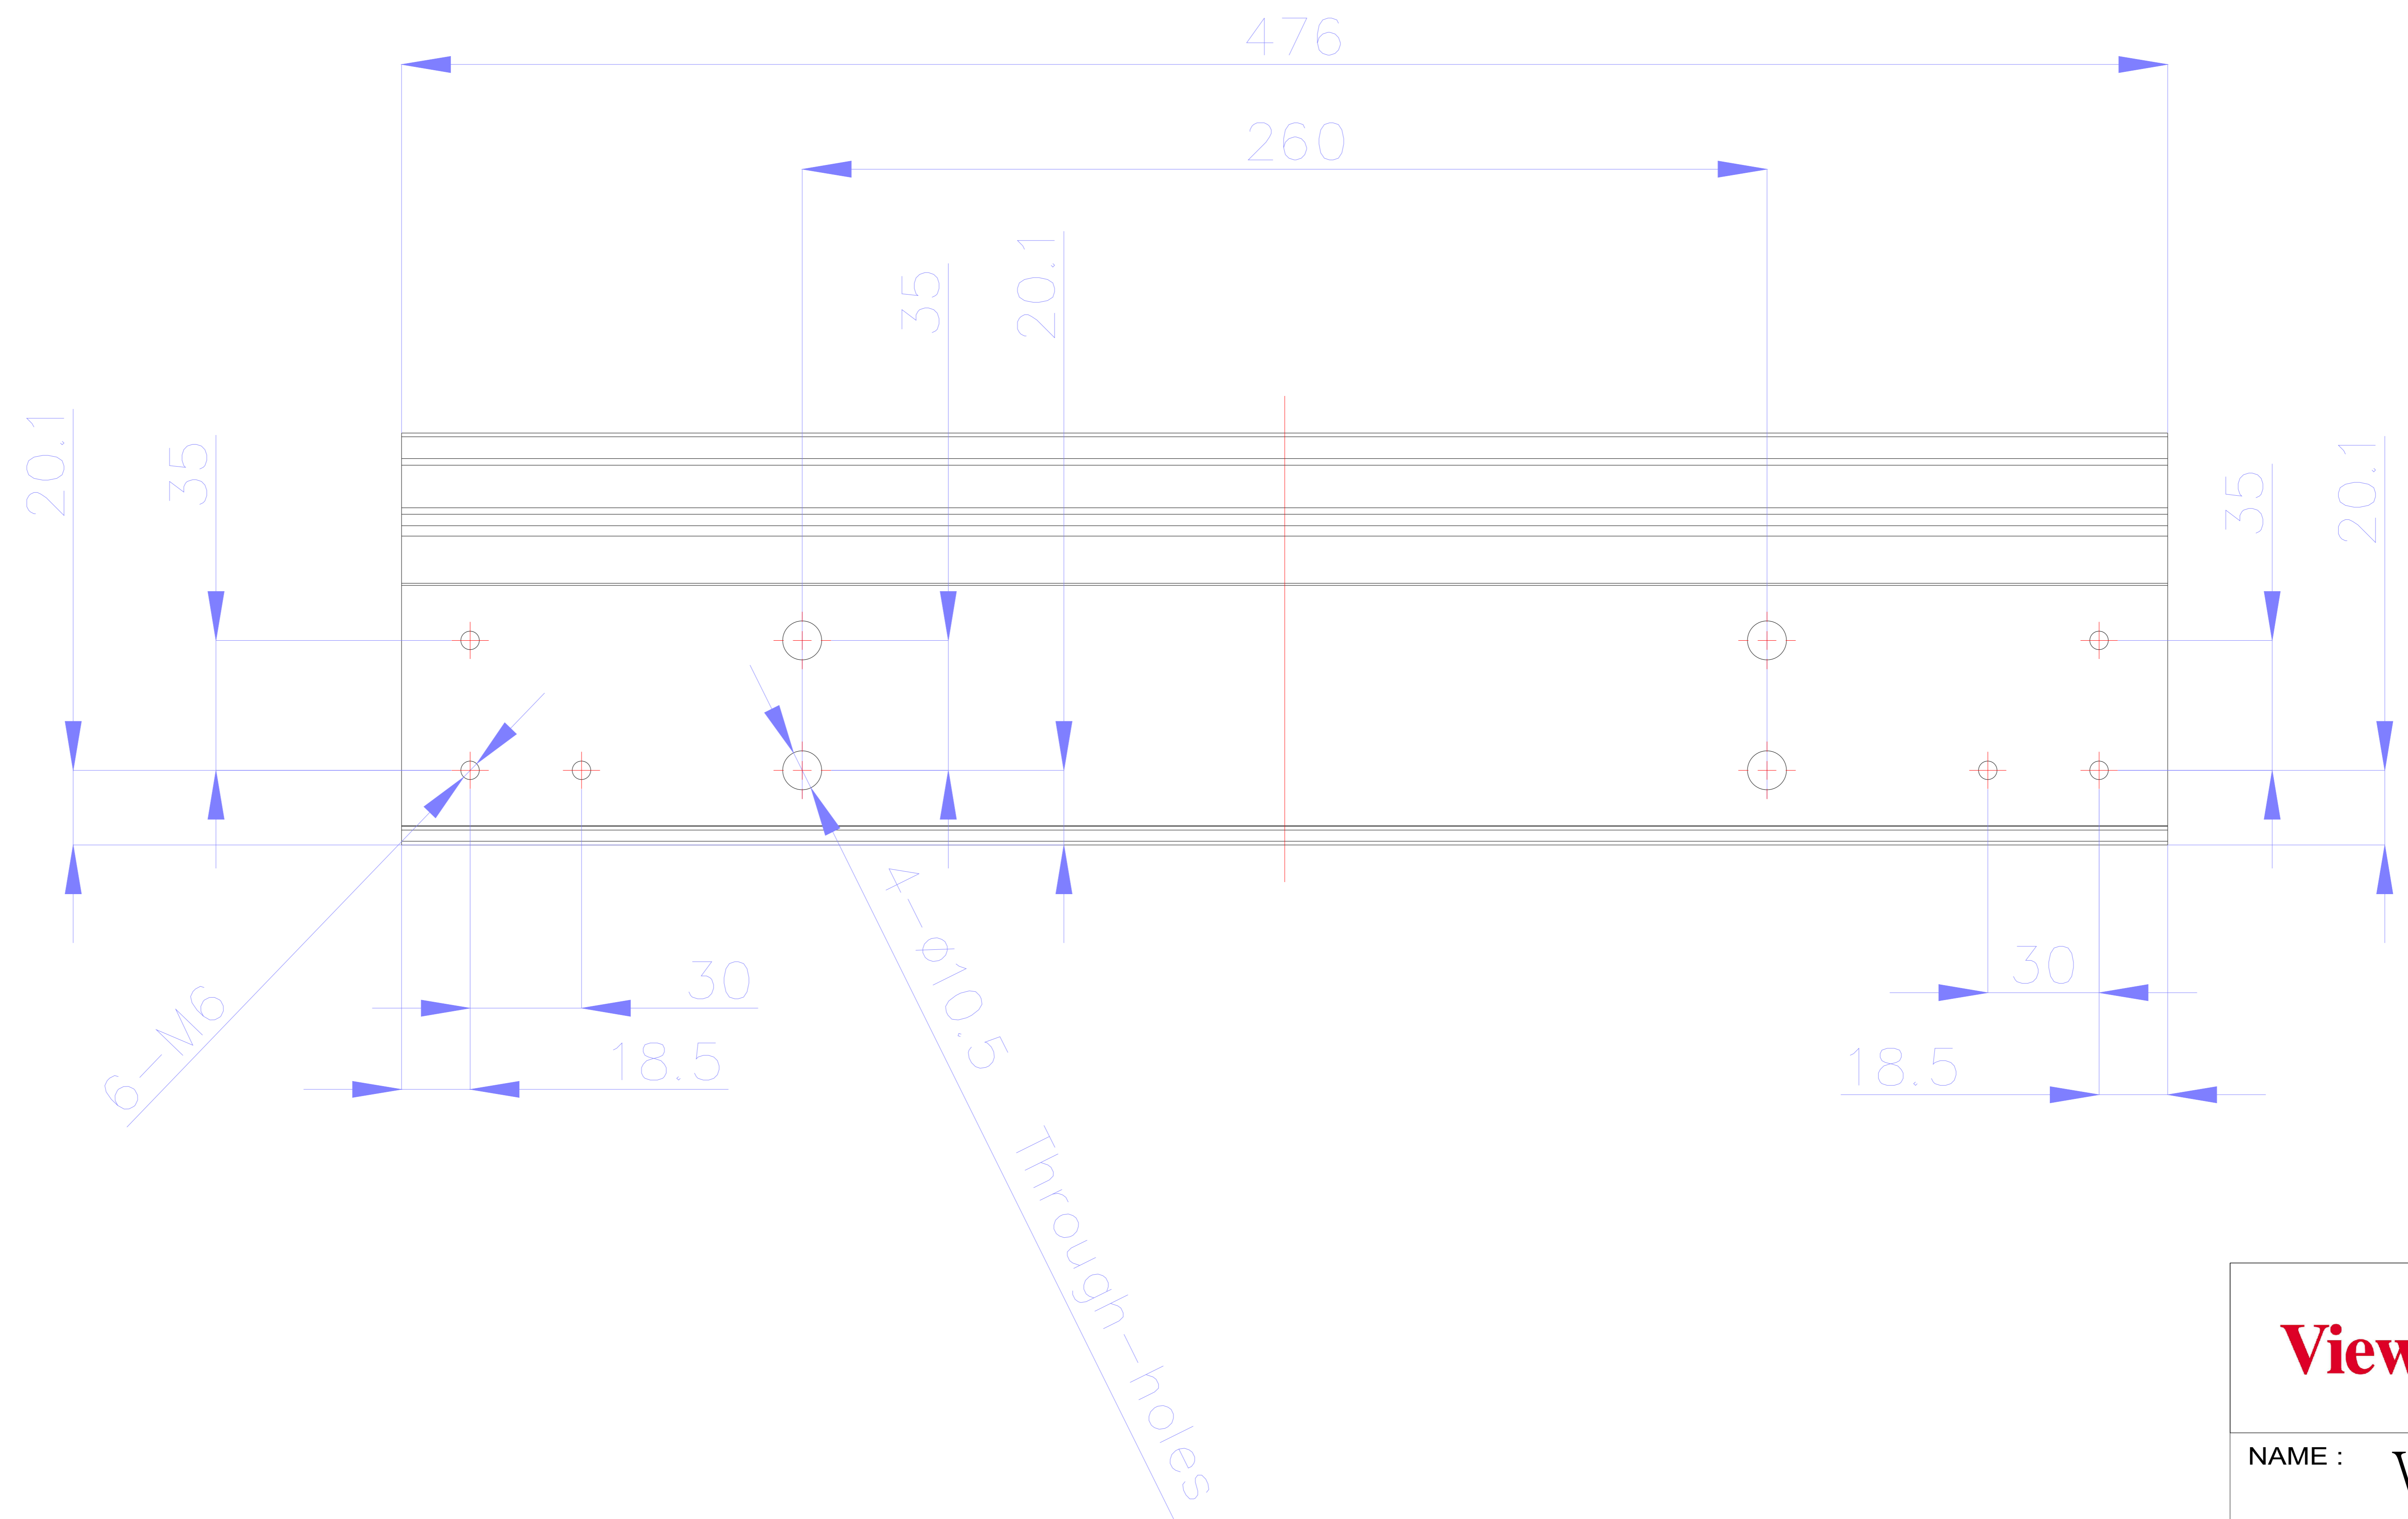

bezel(top&bottom)

bezel

NAME : LDC027

TITLE	SCALE	Rev.
UNIT	1	SHEET
mm	1	1 OF 1

	Description
1	Bezel(left)
2	Bezel(top&bottom)
3	Bezel(right)
4	Screw *8
5	LED module

NAME : LDC027

TITLE	Exploded view	Rev.
UNIT	SCALE	SHEET
mm	1 OF 1	

NAME : Cabinet hook

TITLE	Rev.
UNIT	SCALE SHEET
mm	1 OF 1

NAME : Wall mount

TITLE	Wall mount-1799mm	Rev.
UNIT	mm	SCALE
	1 OF 1	SHEET

NAME : Wall mount

TITLE	Wall mount -1199mm	Rev.
UNIT	mm	SCALE
1 OF 1		SHEET

NAME : Wall mount

TITLE	Wall mount -476mm	Rev.
UNIT	mm	SCALE SHEET
		1 OF 1

NAME : Wall mount

TITLE	Rev.
UNIT	SCALE SHEET
mm	1 OF 1

ViewSonic® 

NAME : Wall mount Connection plate

TITLE		Rev.
UNIT		SHEET
mm		1 OF 1