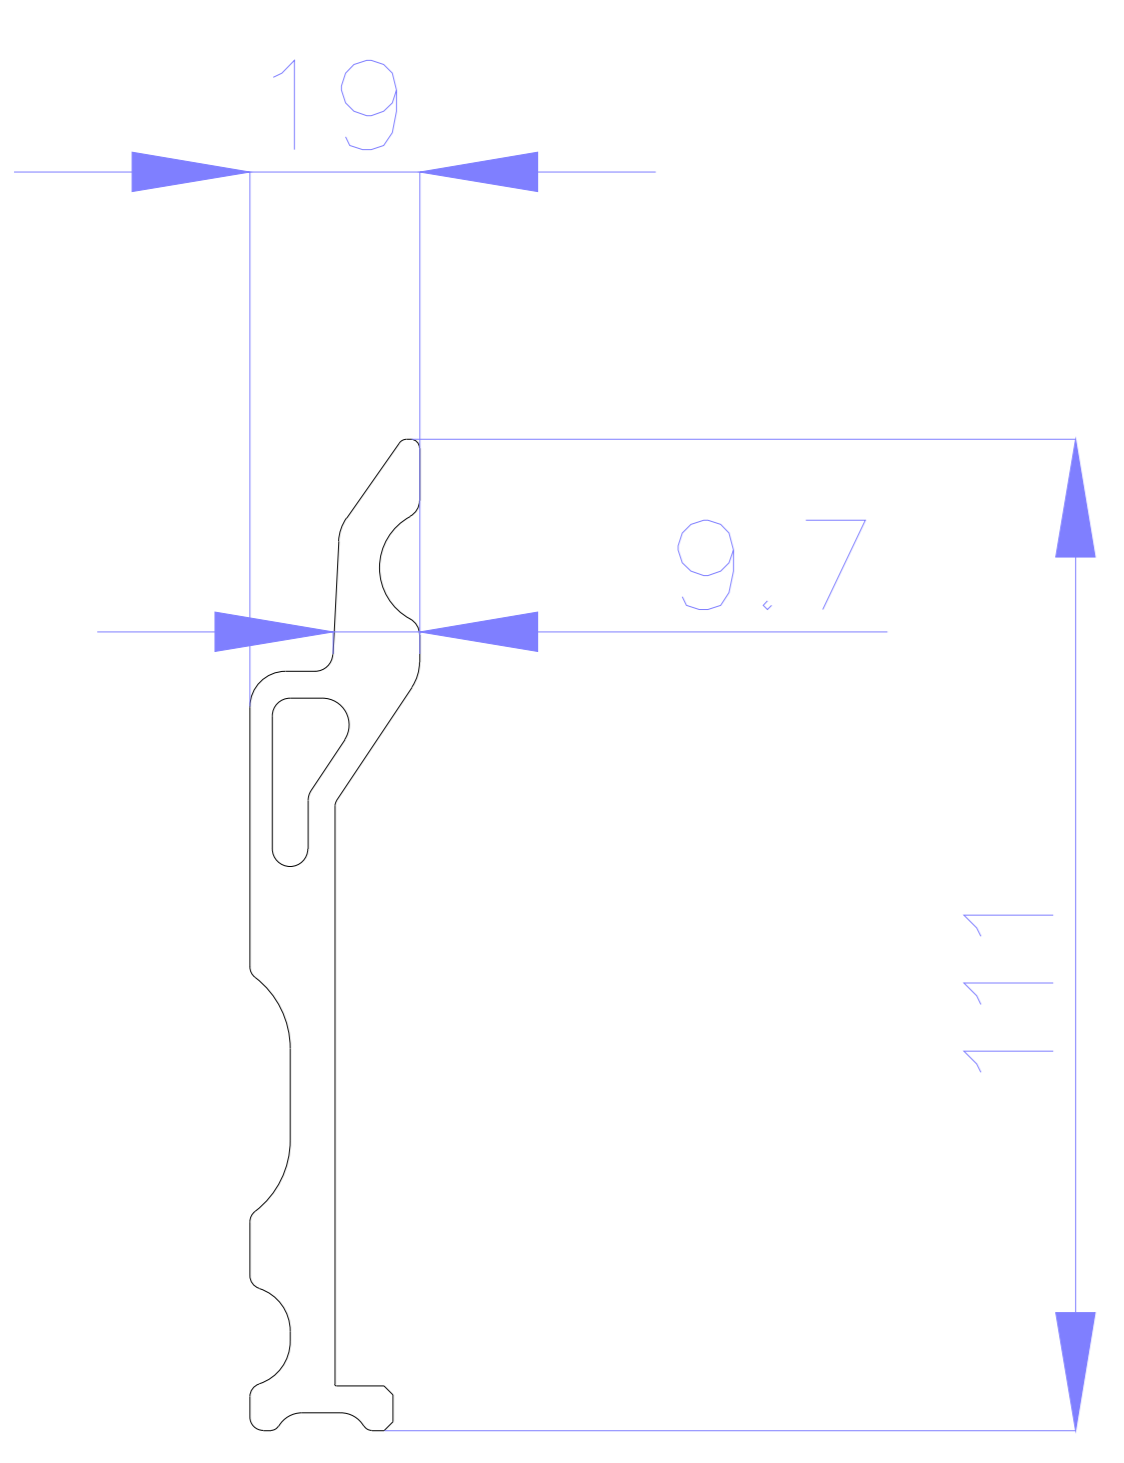

bezel(top&bottom)

bezel

NAME : LDC027

TITLE	SCALE	Rev.
UNIT	1	SHEET
mm	1	1 OF 1

	Description
1	Bezel(left)
2	Bezel(top&bottom)
3	Bezel(right)
4	Screw *8
5	LED module

NAME : LDC027

TITLE	Exploded view	Rev.
UNIT	SCALE	SHEET
mm	1 OF 1	

NAME : Cabinet hook

TITLE	Rev.
UNIT	SCALE SHEET
mm	1 OF 1

NAME : Wall mount

TITLE	Wall mount-1799mm	Rev.
UNIT	mm	SCALE
	1 OF 1	SHEET

NAME : Wall mount

TITLE	Wall mount -1199mm	Rev.
UNIT	mm	SCALE
1 OF 1		SHEET

NAME : Wall mount

TITLE	Wall mount -476mm	Rev.
UNIT	mm	SCALE SHEET
		1 OF 1

NAME : Wall mount

TITLE	Rev.
UNIT	SCALE SHEET
mm	1 OF 1

ViewSonic® 

NAME : Wall mount Connection plate

TITLE		Rev.
UNIT		SHEET
mm		1 OF 1