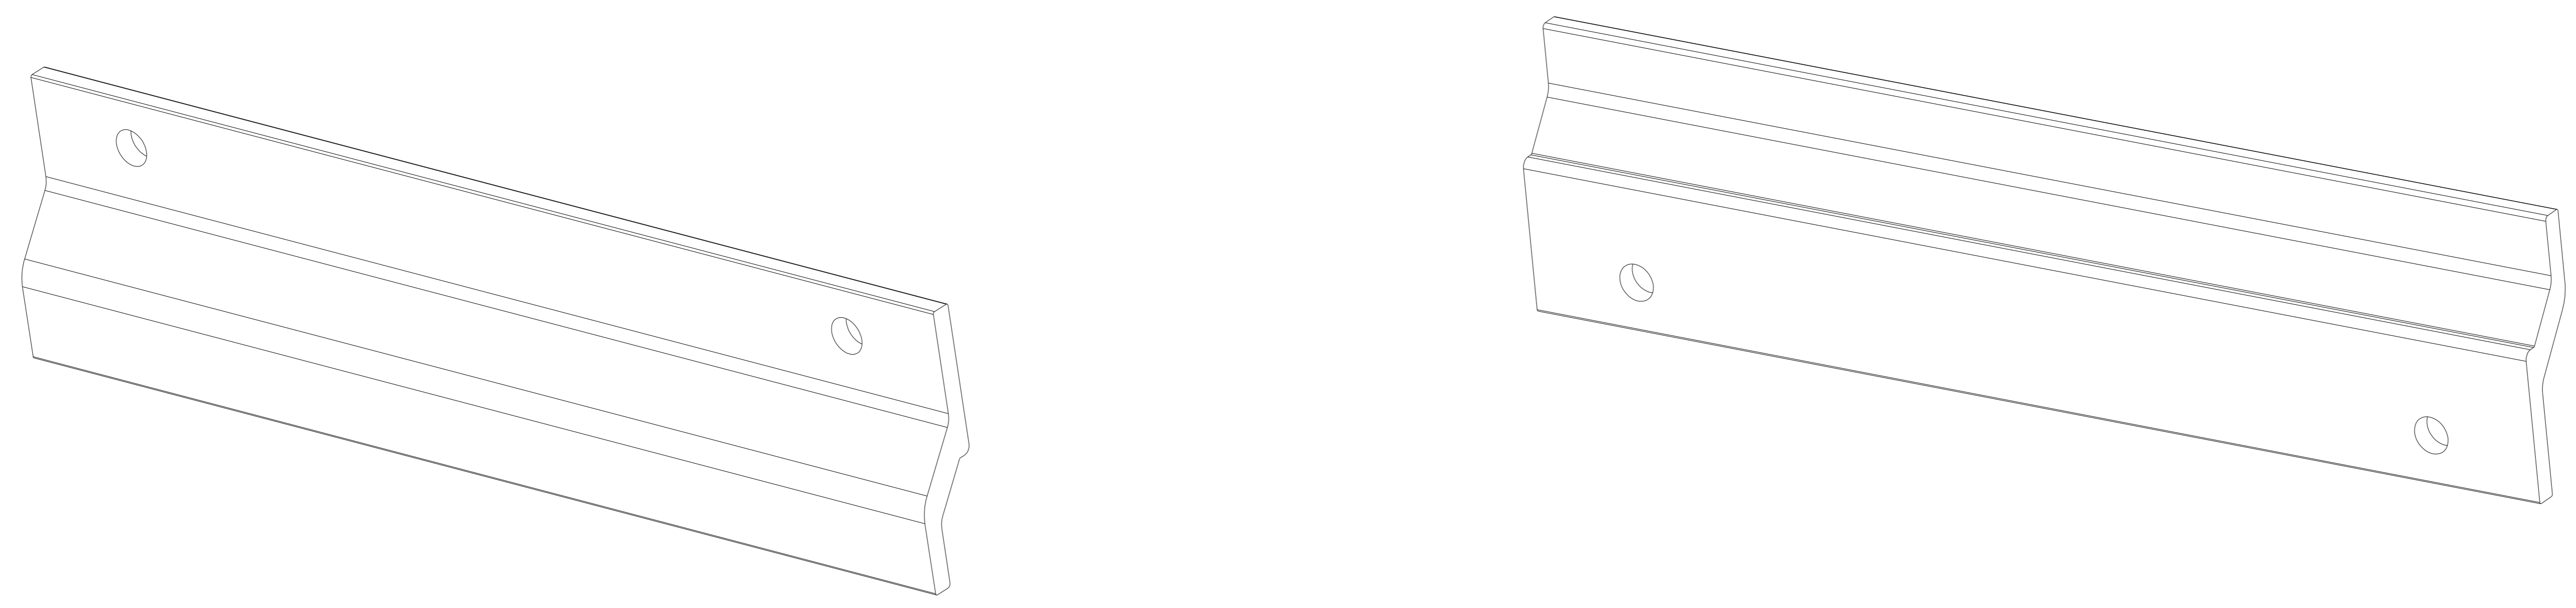

bezel(top&bottom)

bezel

NAME : LDC027

TITLE	SCALE	Rev.
UNIT	1	SHEET
mm	1	1 OF 1

	Description
1	Bezel(left)
2	Bezel(top&bottom)
3	Bezel(right)
4	Screw *8
5	LED module

NAME : LDC027

TITLE	Exploded view	Rev.
UNIT	SCALE	SHEET
mm	1 OF 1	

NAME : Cabinet hook

TITLE	Rev.
UNIT	SCALE SHEET
mm	1 OF 1

NAME : Wall mount

TITLE	Wall mount-1799mm	Rev.
UNIT	mm	SCALE
	1 OF 1	SHEET

NAME : Wall mount

TITLE	Wall mount -1199mm	Rev.
UNIT	mm	SCALE
1 OF 1		SHEET

NAME : Wall mount

TITLE	Wall mount -476mm	Rev.
UNIT	mm	SCALE SHEET
		1 OF 1

NAME : Wall mount

TITLE	Rev.
UNIT	SCALE SHEET
mm	1 OF 1

ViewSonic® 

NAME : Wall mount Connection plate

TITLE		Rev.
UNIT		SHEET
mm		1 OF 1