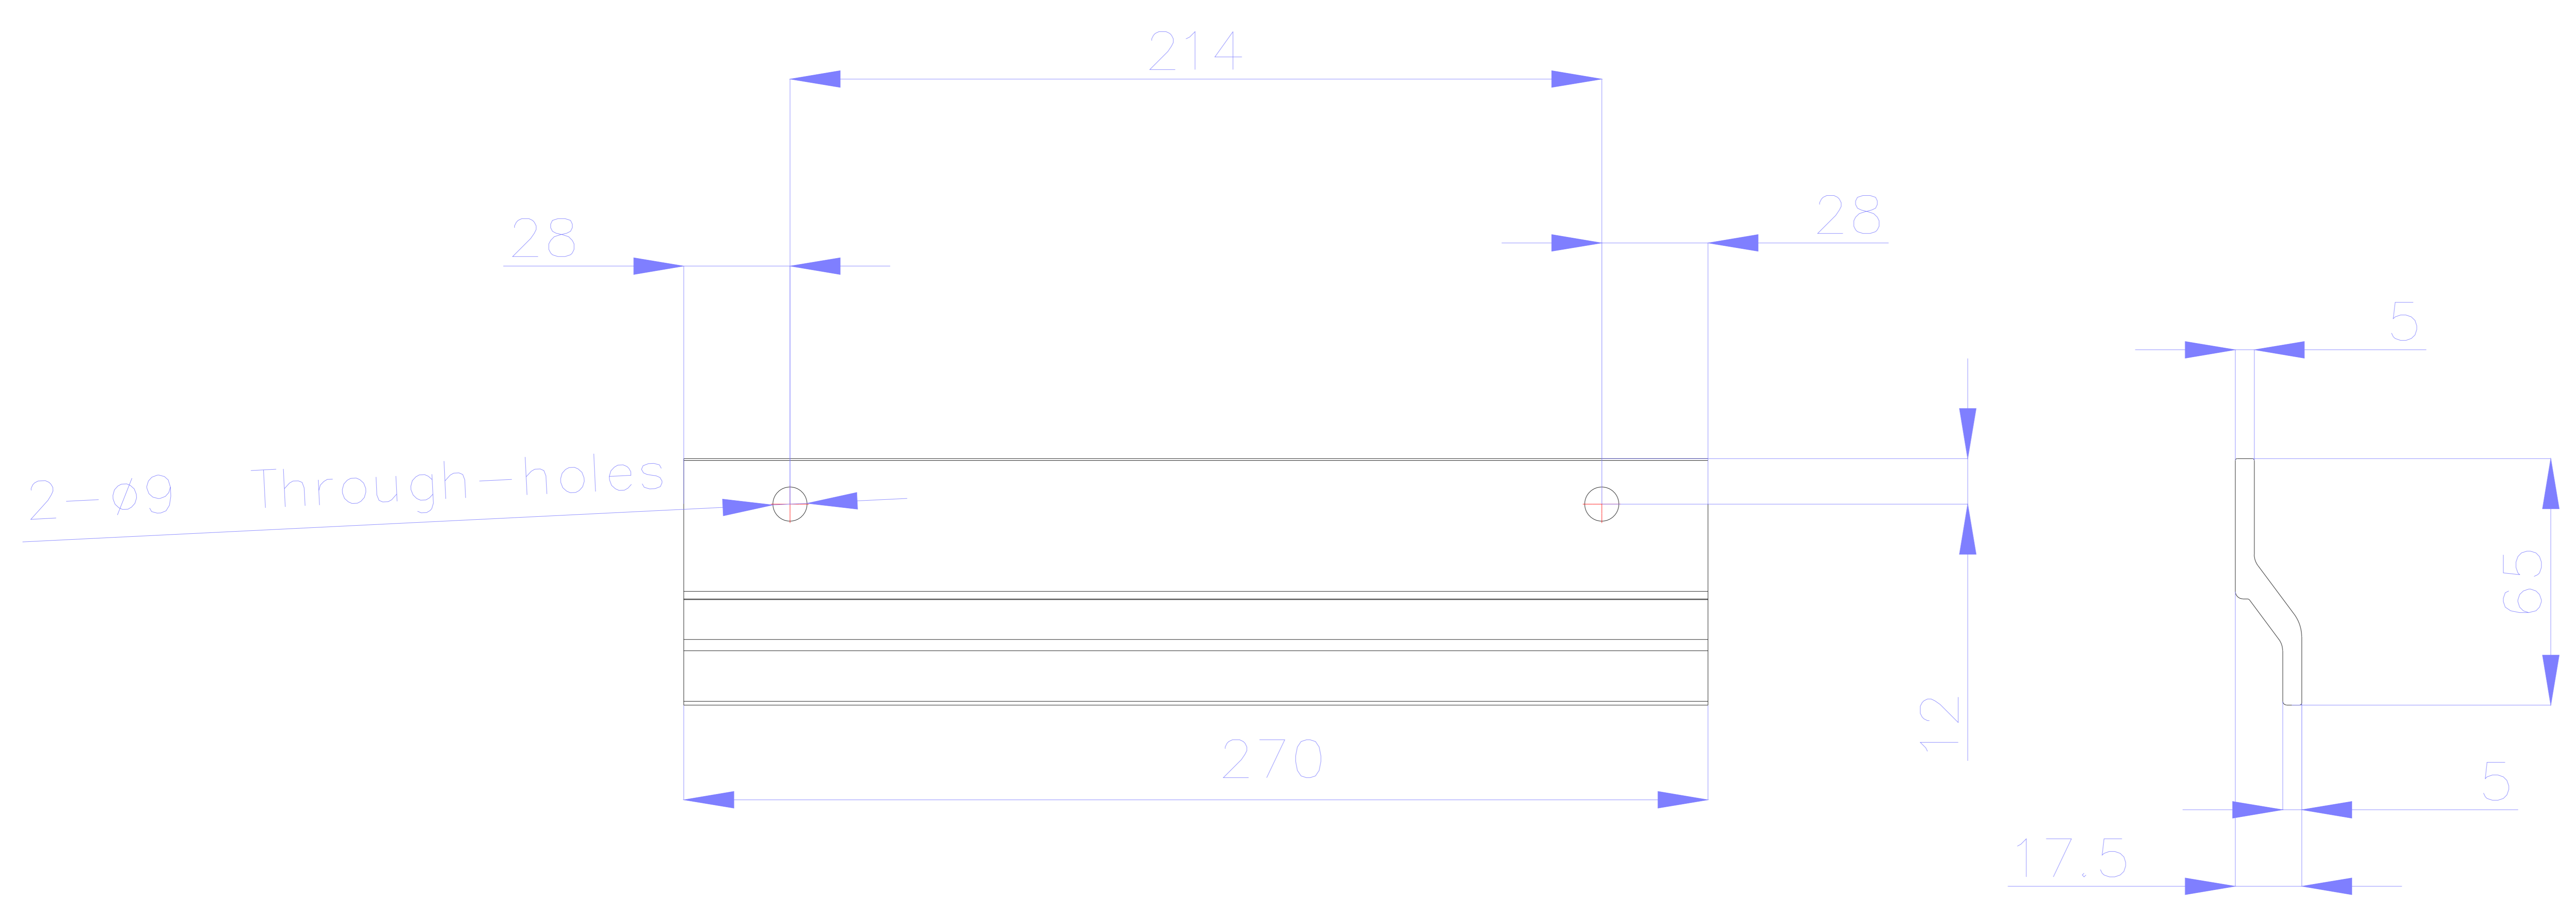

bezel(top&bottom)

bezel

NAME : LDC027

TITLE	SCALE	Rev.
UNIT	1	SHEET
mm	1	1 OF 1

	Description
1	Bezel(left)
2	Bezel(top&bottom)
3	Bezel(right)
4	Screw *8
5	LED module

NAME : LDC027

TITLE	Exploded view	Rev.
UNIT	SCALE	SHEET
mm	1 OF 1	

NAME : Cabinet hook

TITLE	Rev.
UNIT	SCALE SHEET
mm	1 OF 1

NAME : Wall mount

TITLE	Wall mount-1799mm	Rev.
UNIT	mm	SCALE
	1 OF 1	SHEET

NAME : Wall mount

TITLE	Wall mount -1199mm	Rev.
UNIT	mm	SCALE
1 OF 1		SHEET

NAME : Wall mount

TITLE	Wall mount -476mm	Rev.
UNIT	mm	SCALE SHEET
		1 OF 1

NAME : Wall mount

TITLE	Rev.
UNIT	SCALE SHEET
mm	1 OF 1

ViewSonic® 

NAME : Wall mount Connection plate

TITLE		Rev.
UNIT		SHEET
mm		1 OF 1