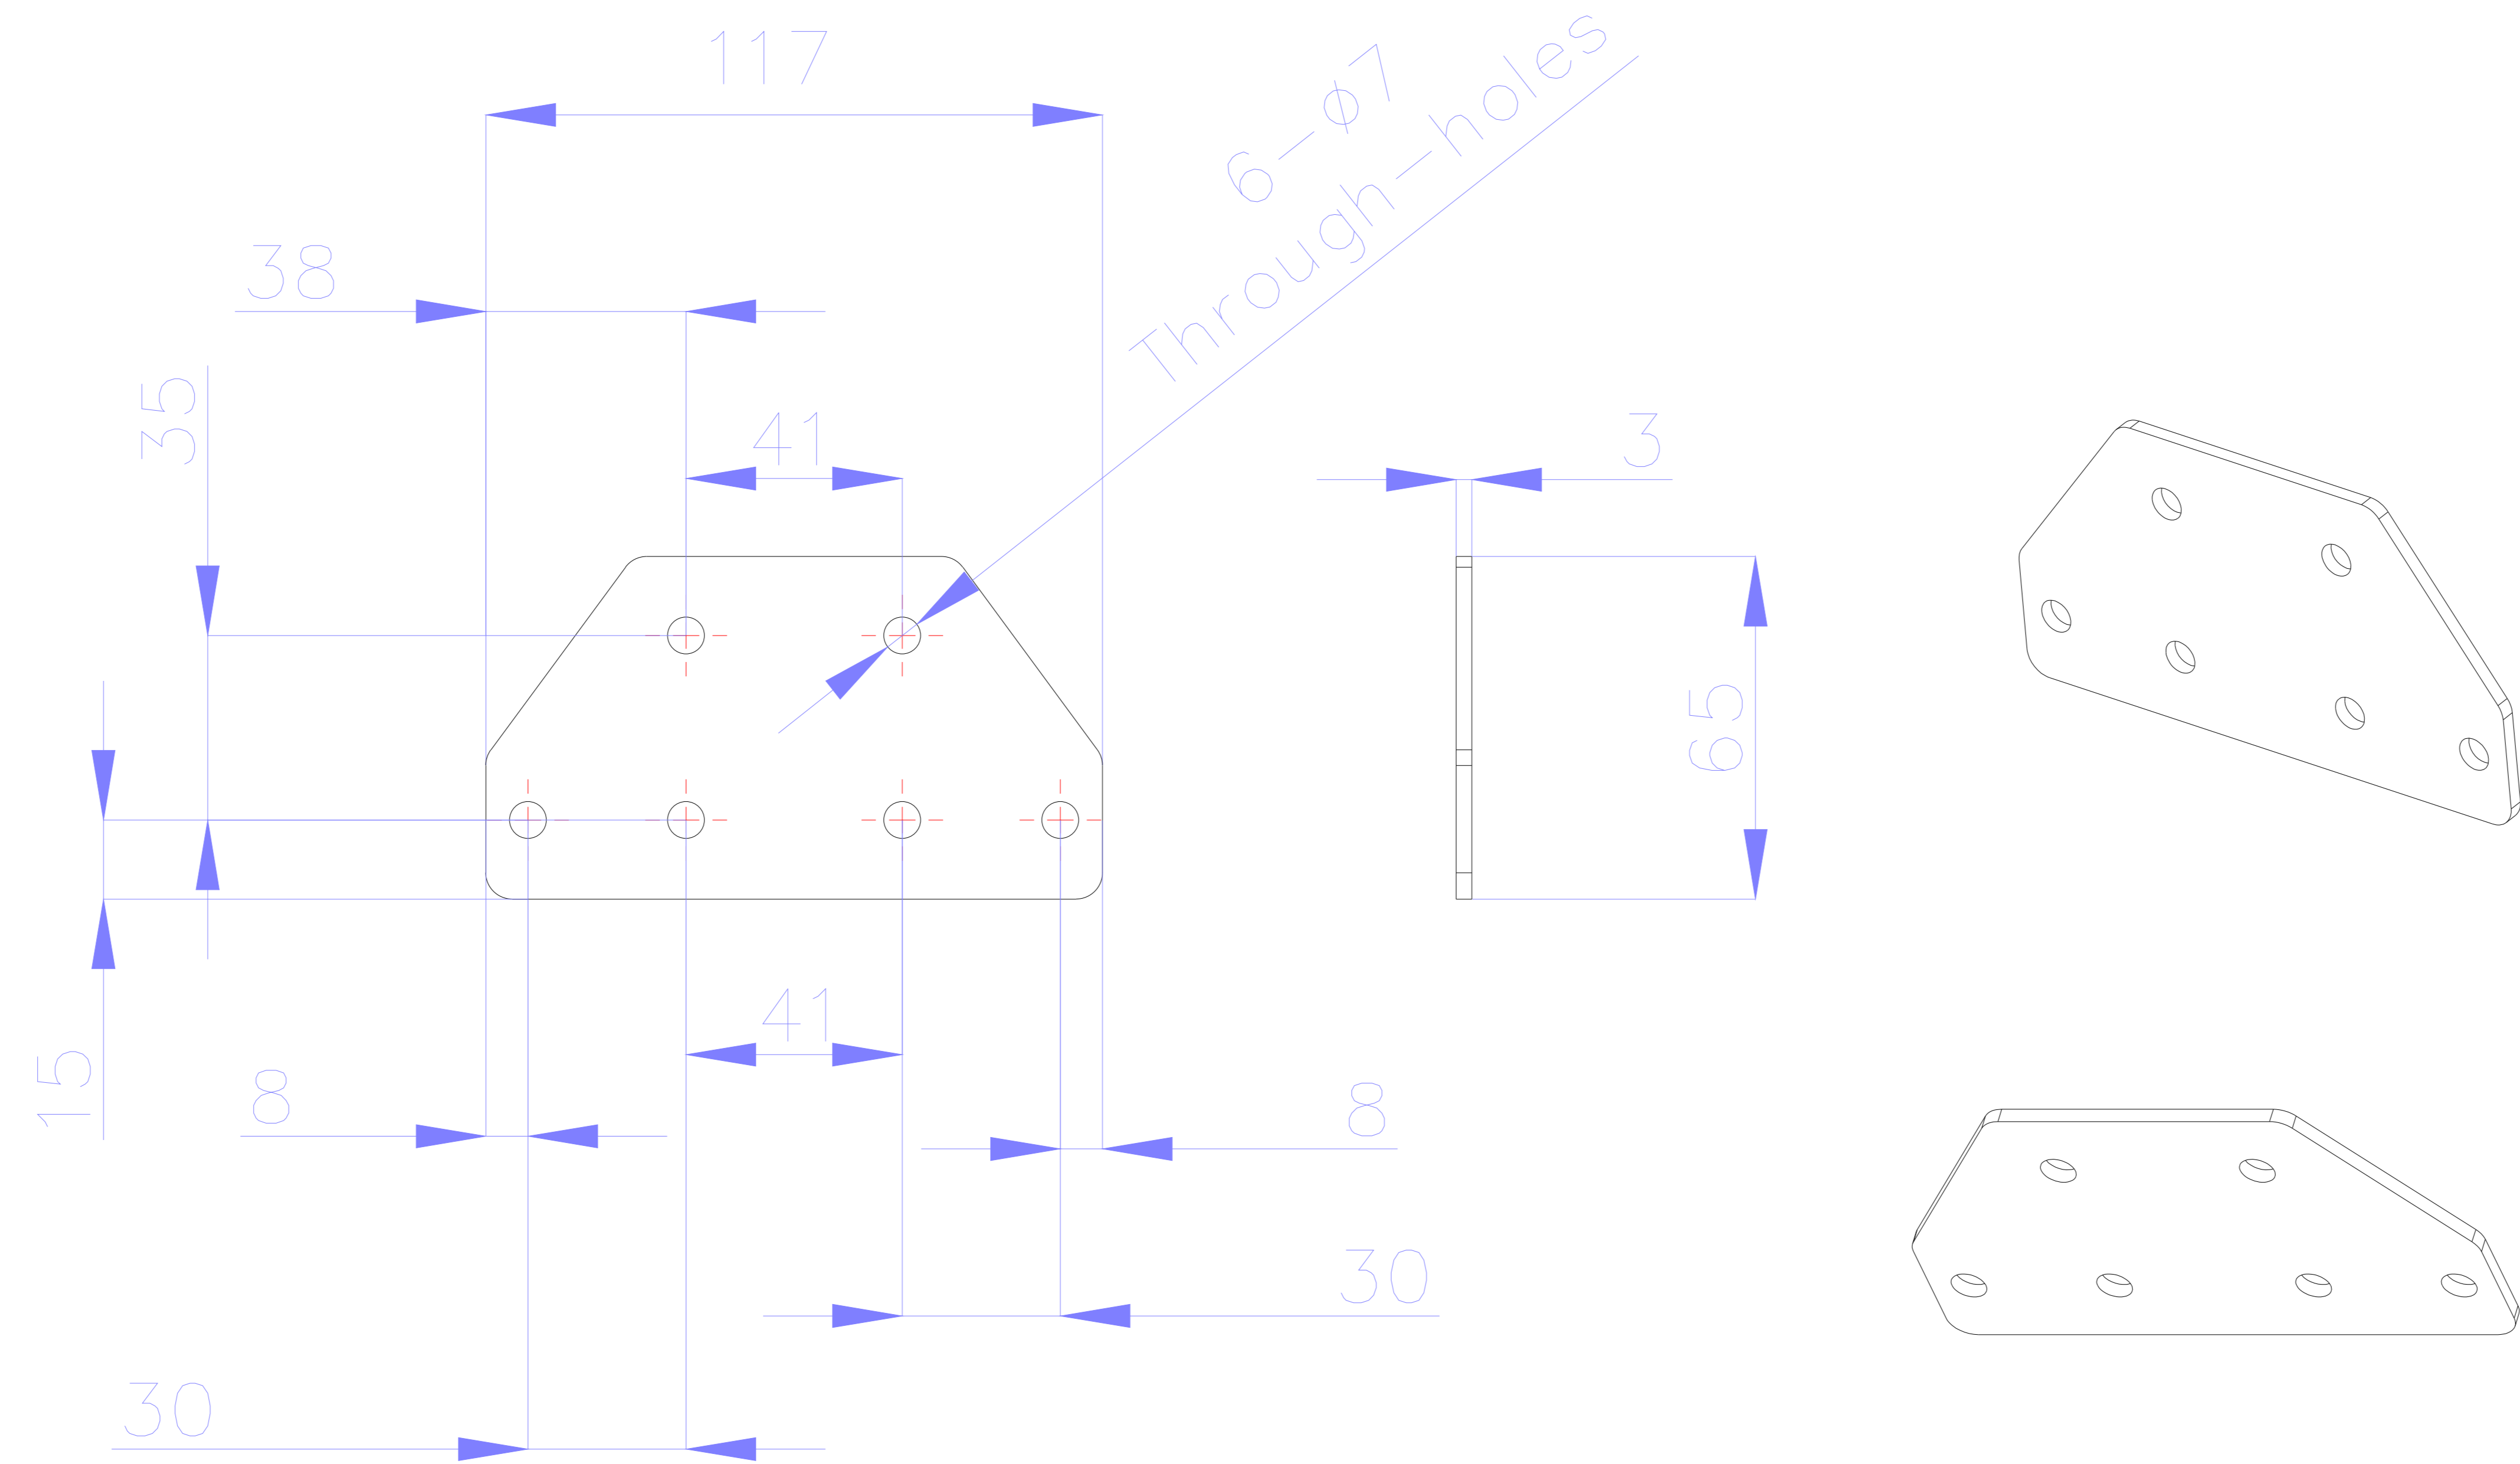

bezel(top&bottom)

bezel

NAME : LDC027

TITLE	SCALE	Rev.
UNIT	1	SHEET
mm	1	1 OF 1

	Description
1	Bezel(left)
2	Bezel(top&bottom)
3	Bezel(right)
4	Screw *8
5	LED module

NAME : LDC027

TITLE	Exploded view	Rev.
UNIT	SCALE	SHEET
mm	1 OF 1	

NAME : Cabinet hook

TITLE	Rev.
UNIT	SCALE SHEET
mm	1 OF 1

NAME : Wall mount

TITLE	Wall mount-1799mm	Rev.
UNIT	mm	SCALE
	1 OF 1	SHEET

NAME : Wall mount

TITLE	Wall mount -1199mm	Rev.
UNIT	mm	SCALE
1 OF 1		SHEET

NAME : Wall mount

TITLE	Wall mount -476mm	Rev.
UNIT	mm	SCALE SHEET
		1 OF 1

NAME : Wall mount

TITLE	Rev.
UNIT	SCALE SHEET
mm	1 OF 1

ViewSonic® 

NAME : Wall mount Connection plate

TITLE		Rev.
UNIT		SHEET
mm		1 OF 1