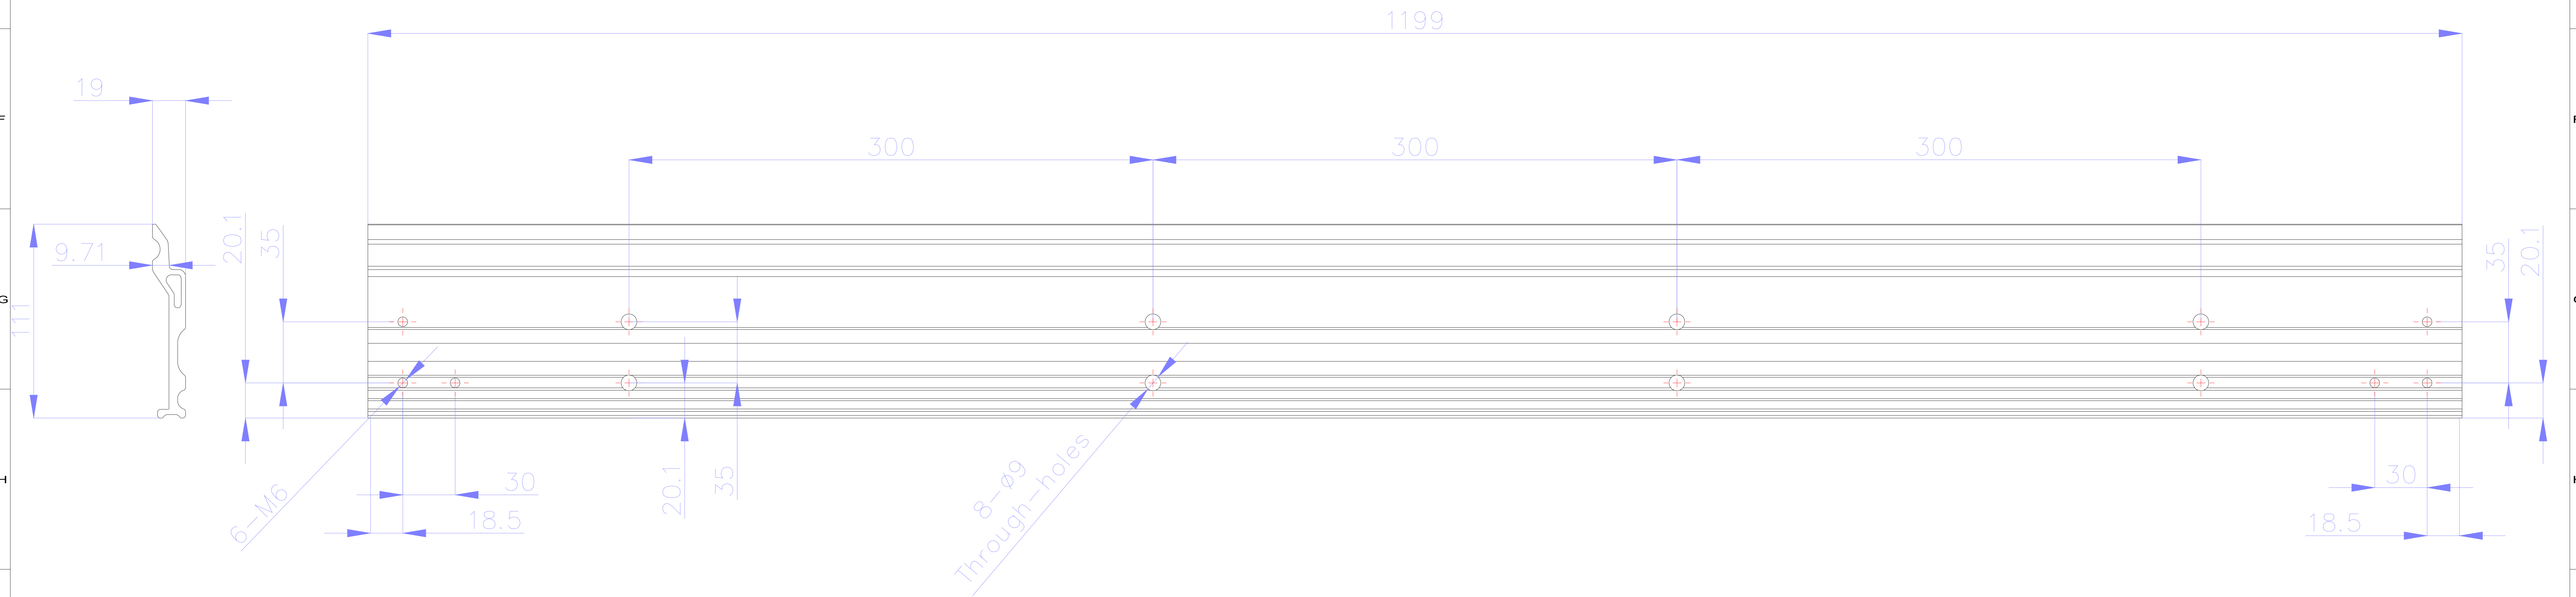

bezel(top&bottom)

bezel

NAME : LDC027

TITLE	SCALE	Rev.
UNIT	1	SHEET
mm	1	1 OF 1

	Description
1	Bezel(left)
2	Bezel(top&bottom)
3	Bezel(right)
4	Screw *8
5	LED module

NAME : LDC027

TITLE	Exploded view	Rev.
UNIT	SCALE	SHEET
mm	1 OF 1	

NAME : Cabinet hook

TITLE	Rev.
UNIT	SCALE SHEET
mm	1 OF 1

NAME : Wall mount

TITLE	Wall mount-1799mm	Rev.
UNIT	mm	SCALE
	1 OF 1	SHEET

NAME : Wall mount

TITLE	Wall mount -1199mm	Rev.
UNIT	mm	SCALE
1 OF 1		SHEET

NAME : Wall mount

TITLE	Wall mount -476mm	Rev.
UNIT	mm	SCALE SHEET
		1 OF 1

NAME : Wall mount

TITLE	Rev.
UNIT	SCALE SHEET
mm	1 OF 1

ViewSonic® 

NAME : Wall mount Connection plate

TITLE		Rev.
UNIT		SHEET
mm		1 OF 1