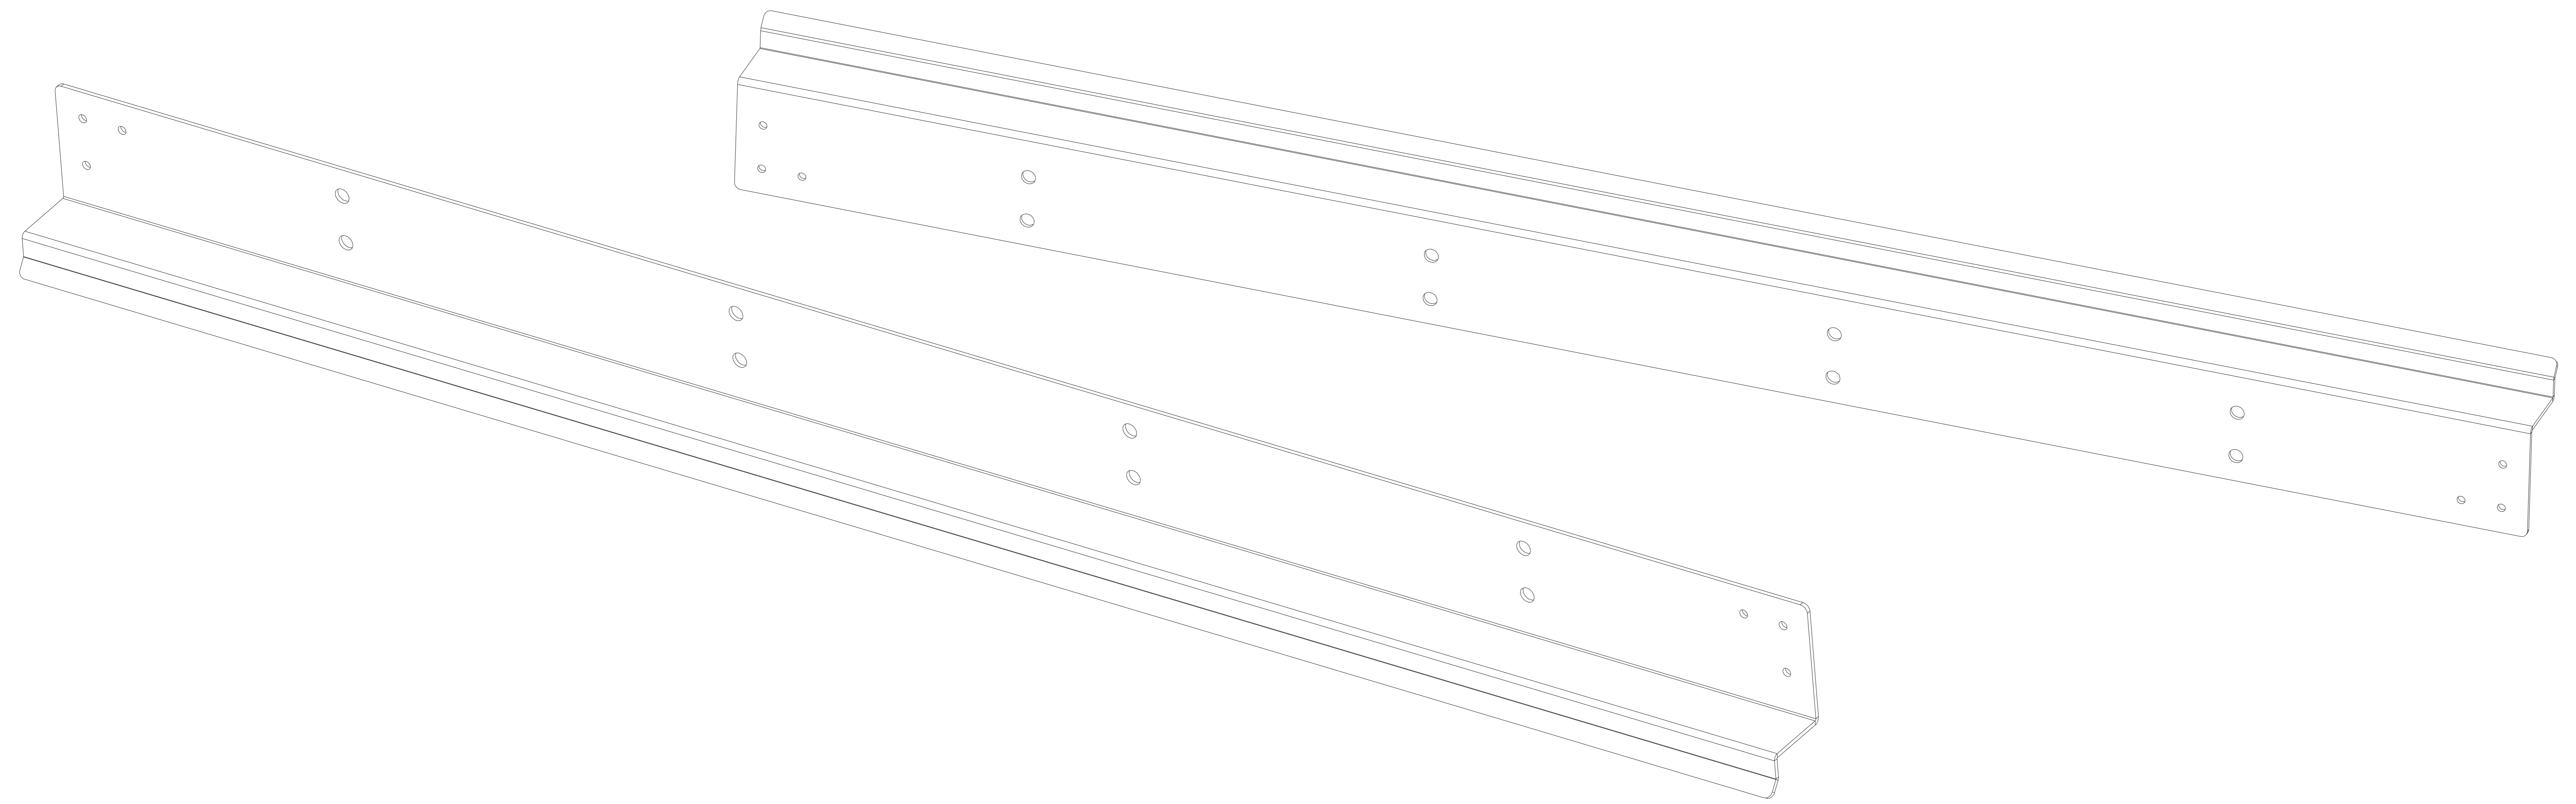

bezel(top&bottom)

bezel

NAME : LDC027

TITLE	SCALE	Rev.
UNIT	1	SHEET
mm	1	1 OF 1

	Description
1	Bezel(left)
2	Bezel(top&bottom)
3	Bezel(right)
4	Screw *8
5	LED module

NAME : LDC027

TITLE	Exploded view	Rev.
UNIT	SCALE	SHEET
mm	1 OF 1	

NAME : Cabinet hook

TITLE	Rev.
UNIT	SCALE SHEET
mm	1 OF 1

NAME : Wall mount

TITLE	Wall mount-1799mm	Rev.
UNIT	mm	SCALE
	1 OF 1	SHEET

NAME : Wall mount

TITLE	Wall mount -1199mm	Rev.
UNIT	mm	SCALE
1 OF 1		SHEET

NAME : Wall mount

TITLE	Wall mount -476mm	Rev.
UNIT	mm	SCALE SHEET
		1 OF 1

NAME : Wall mount

TITLE	Rev.
UNIT	SCALE SHEET
mm	1 OF 1

ViewSonic® 

NAME : Wall mount Connection plate

TITLE		Rev.
UNIT		SHEET
mm		1 OF 1