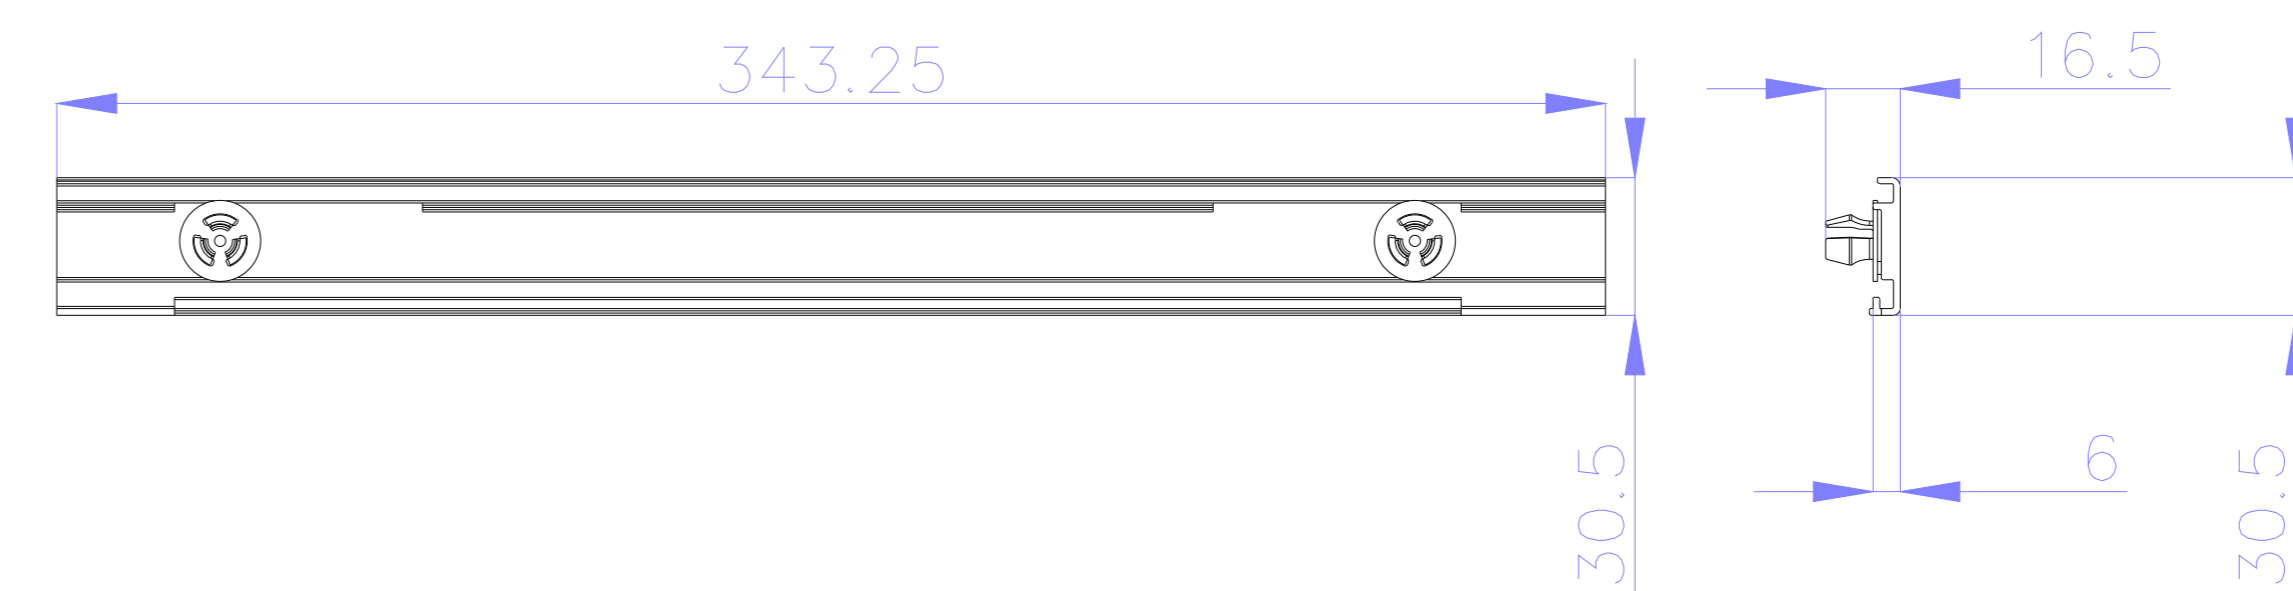

bezel(top&bottom)

bezel

NAME : LDC027

TITLE	SCALE	Rev.
UNIT	1	SHEET
mm	1	1 OF 1

	Description
1	Bezel(left)
2	Bezel(top&bottom)
3	Bezel(right)
4	Screw *8
5	LED module

NAME : LDC027

TITLE	Exploded view	Rev.
UNIT	SCALE	SHEET
mm	1 OF 1	

NAME : Cabinet hook

TITLE	Rev.
UNIT	SCALE SHEET
mm	1 OF 1

NAME : Wall mount

TITLE	Wall mount-1799mm	Rev.
UNIT	mm	SCALE
	1 OF 1	SHEET

NAME : Wall mount

TITLE	Wall mount -1199mm	Rev.
UNIT	mm	SCALE
1 OF 1		SHEET

NAME : Wall mount

TITLE	Wall mount -476mm	Rev.
UNIT	mm	SCALE SHEET
		1 OF 1

NAME : Wall mount

TITLE	Rev.
UNIT	SCALE SHEET
mm	1 OF 1

ViewSonic® 

NAME : Wall mount Connection plate

TITLE		Rev.
UNIT		SHEET
mm		1 OF 1