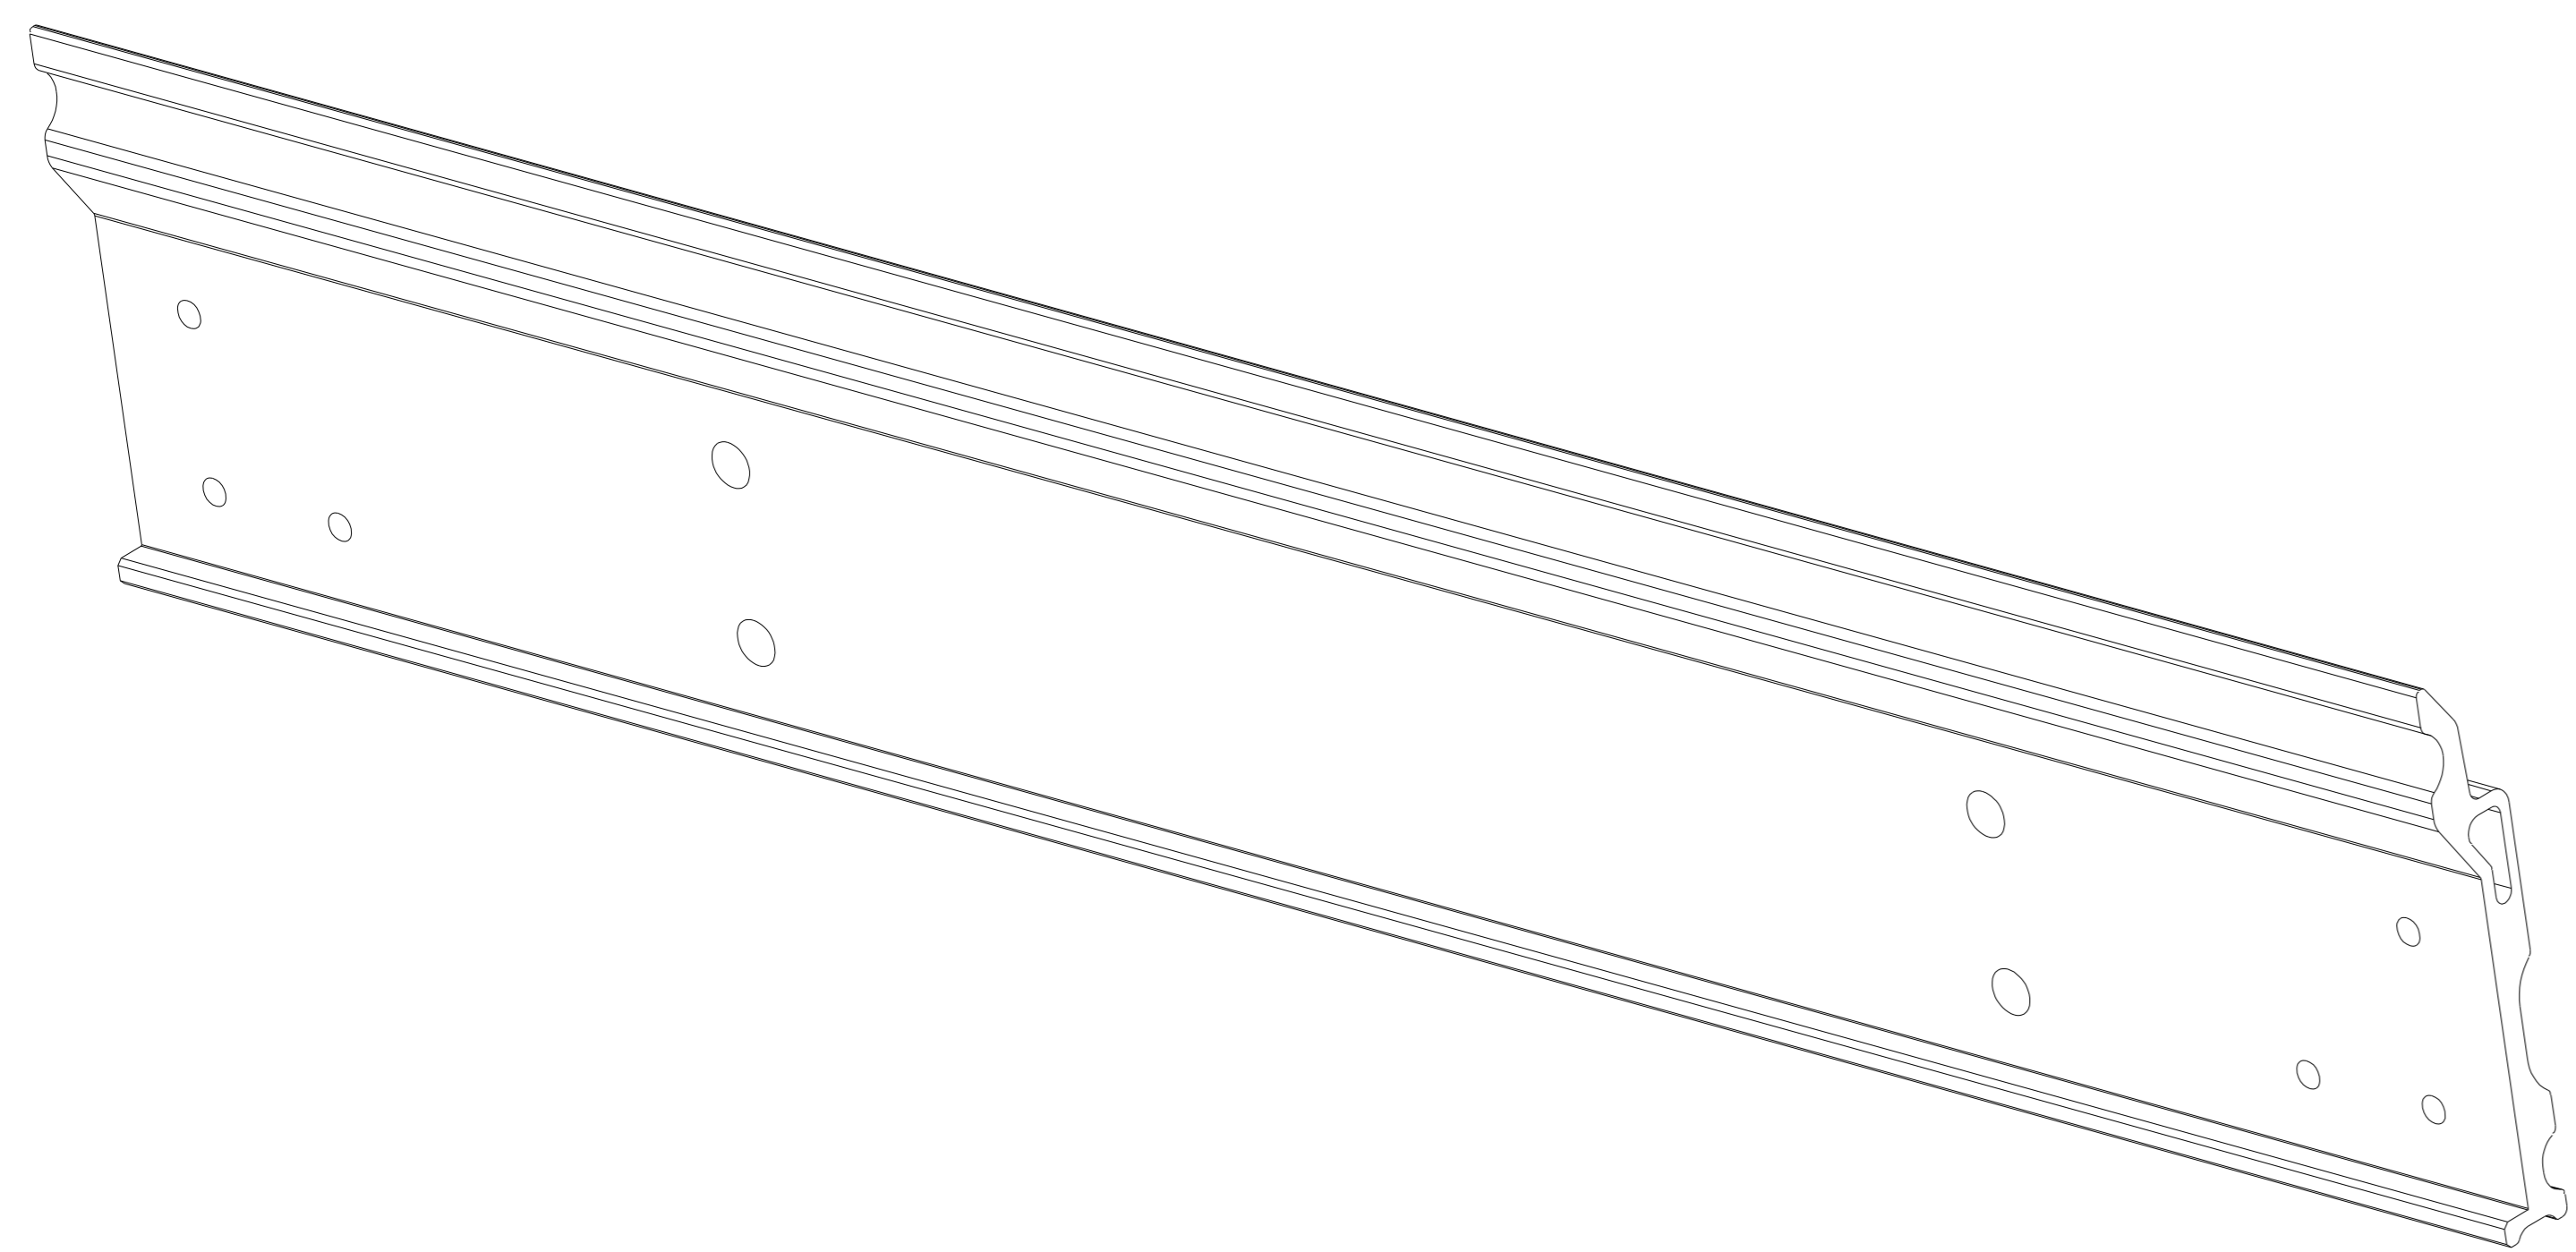

bezel(top&bottom)

bezel

NAME : LDC027

TITLE	SCALE	Rev.
UNIT	1	SHEET
mm	1	1 OF 1

	Description
1	Bezel(left)
2	Bezel(top&bottom)
3	Bezel(right)
4	Screw *8
5	LED module

NAME : LDC027

TITLE	Exploded view	Rev.
UNIT	SCALE	SHEET
mm	1 OF 1	

NAME : Cabinet hook

TITLE	Rev.
UNIT	SCALE SHEET
mm	1 OF 1

NAME : Wall mount

TITLE	Wall mount-1799mm	Rev.
UNIT	mm	SCALE
	1 OF 1	SHEET

NAME : Wall mount

TITLE	Wall mount -1199mm	Rev.
UNIT	mm	SCALE
1 OF 1		SHEET

NAME : Wall mount

TITLE	Wall mount -476mm	Rev.
UNIT	mm	SCALE SHEET
		1 OF 1

NAME : Wall mount

TITLE	Rev.
UNIT	SCALE SHEET
mm	1 OF 1

ViewSonic® 

NAME : Wall mount Connection plate

TITLE		Rev.
UNIT		SHEET
mm		1 OF 1