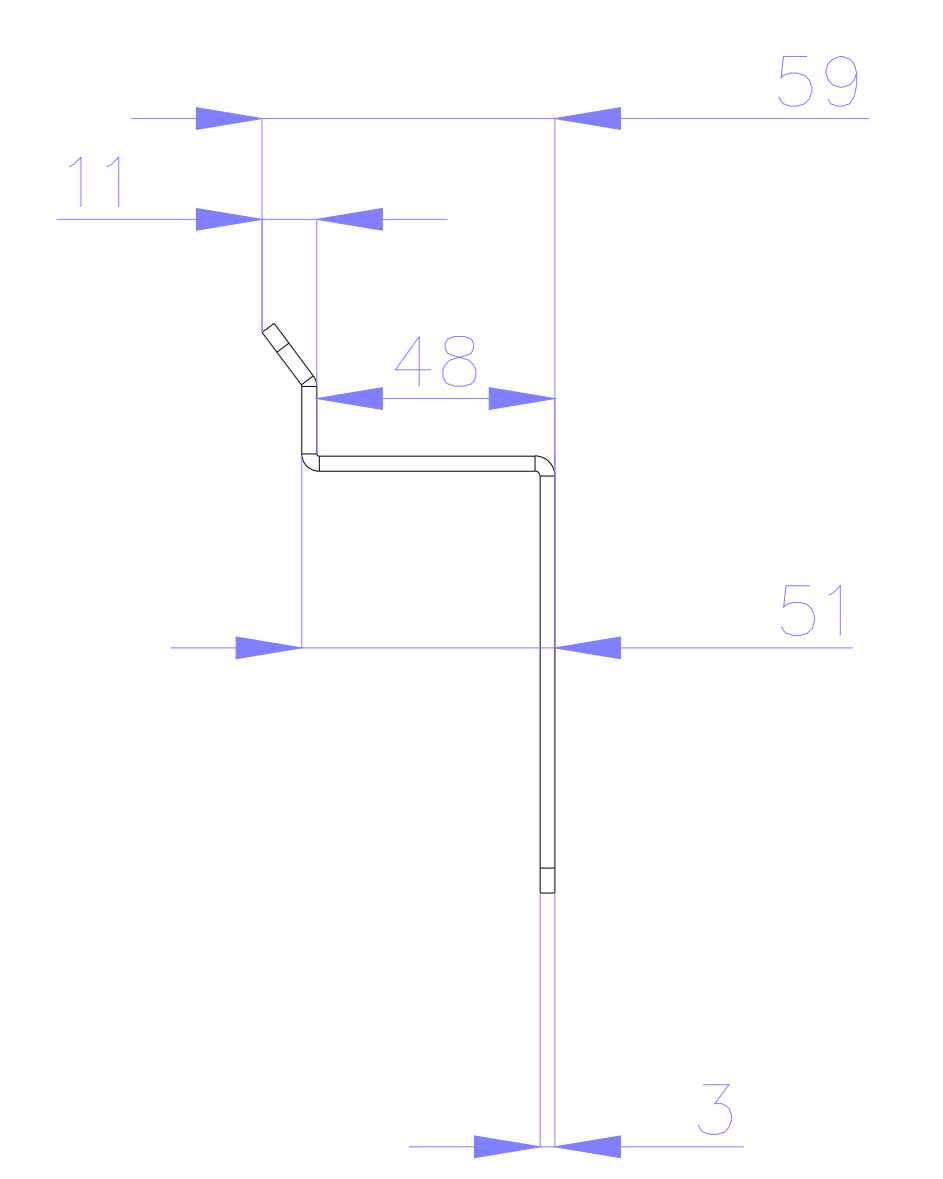

bezel(top&bottom)

bezel

NAME : LDC027

TITLE	SCALE	Rev.
UNIT	1	SHEET
mm	1	1 OF 1

	Description
1	Bezel(left)
2	Bezel(top&bottom)
3	Bezel(right)
4	Screw *8
5	LED module

NAME : LDC027

TITLE	Exploded view	Rev.
UNIT	SCALE	SHEET
mm	1 OF 1	

NAME : Cabinet hook

TITLE	Rev.
UNIT	SCALE SHEET
mm	1 OF 1

NAME : Wall mount

TITLE	Wall mount-1799mm	Rev.
UNIT	mm	SCALE
	1 OF 1	SHEET

NAME : Wall mount

TITLE	Wall mount -1199mm	Rev.
UNIT	mm	SCALE
1 OF 1		SHEET

NAME : Wall mount

TITLE	Wall mount -476mm	Rev.
UNIT	mm	SCALE SHEET
		1 OF 1

NAME : Wall mount

TITLE	Rev.
UNIT	SCALE SHEET
mm	1 OF 1

ViewSonic® 

NAME : Wall mount Connection plate

TITLE		Rev.
UNIT		SHEET
mm		1 OF 1