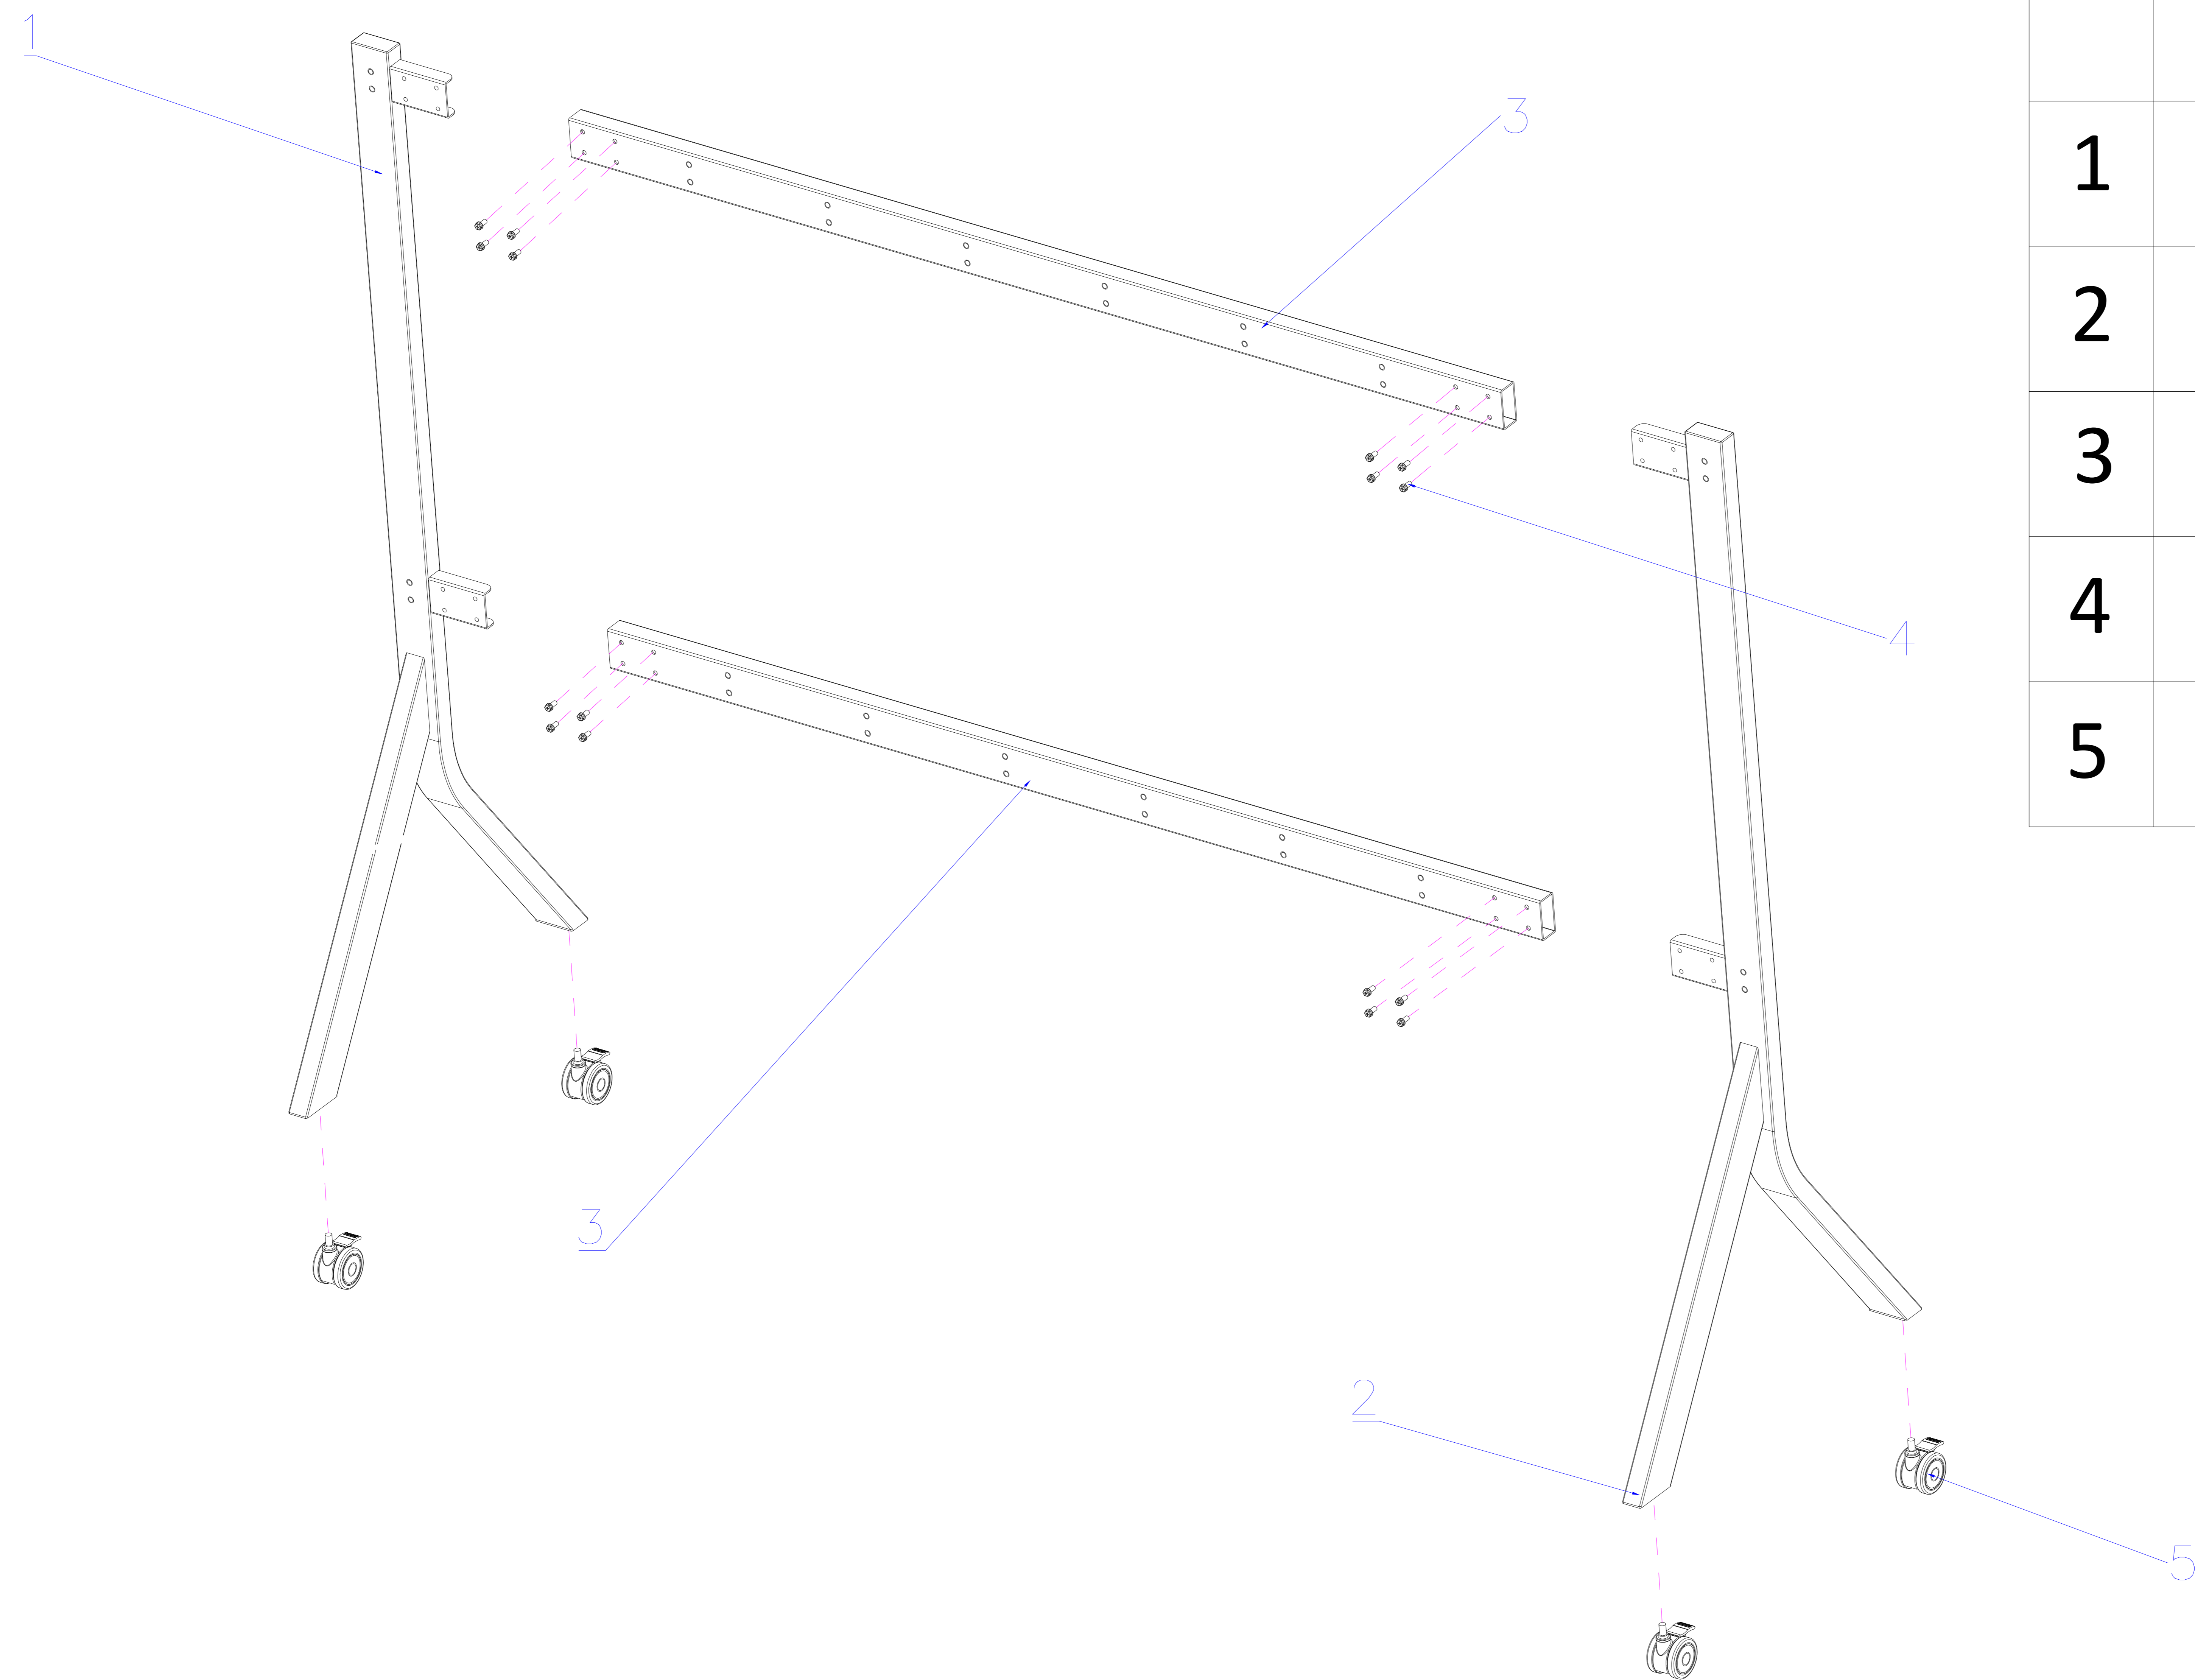

**ViewSonic**

NAME : LD-STND-009

TITLE	Rev.
UNIT	SCALE SHEET
mm / [inch]	1 OF 1

	<b>Description</b>
1	Stand leg right
2	Stand leg left
3	Cross beam
4	Screw *16
5	Wheel *4

NAME : LD-STND-009

TITLE	Exploded view	Rev.
UNIT	SCALE	SHEET
mm	1 OF 1	

NAME : Cabinet hook

TITLE	Cabinet hook 188mm	Rev.
UNIT	mm	SCALE
		SHEET
		1 OF 1

NAME : Cabinet hook

TITLE	Cabinet hook 140mm	Rev.
UNIT	mm	SCALE
1 OF 1		SHEET

1 OF 1