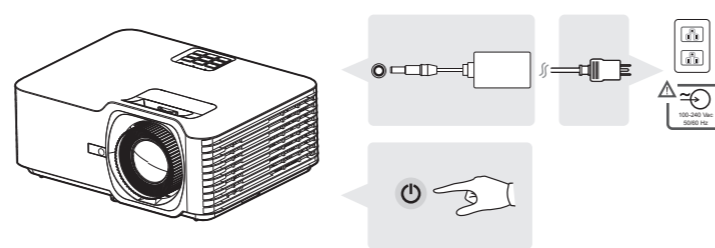

V554K Series DLP Projector

Quick Start Guide
快速安装说明
快速入門指南
빠른 시작 가이드
クイックスタートガイド
Ръководство за бърз старт
Vodič za brzo pokretanje
Úvodní příručka
Aan de slag
Pika-aloitusopas
Guide de démarrage rapide
Schnellstarthandbuch
Οδηγός γρήγορης εκκίνησης
Első lépések
Guida introduttiva

Przewodnik Szybki start
Guia de Inicio Rápido
Ghid de pornire rapidă
краткое руководство по началу работы
Vodič za brzi početak
Priručka so stručným návodom
Vodnik za hitri začetek
Guia de inicio rápido
Snabbstartsguide
Hızlı Başlangıç Kılavuzu
короткий посібник користувача
Panduan Mulai Cepat
دليل البدء السريع

Below table are the reference latency time at different resolutions:

Resolution	Latency Time (ms)	
	Ultra Fast Input: Off	Ultra Fast Input: On
1920x1080@60Hz	33.84 ms	17.23 ms
1920x1080@120Hz	17.13 ms	8.84 ms
1920x1080@240Hz	8.71 ms	4.20 ms
2560x1440@120Hz	17.07 ms	8.67 ms
3840x2160@60Hz	33.81 ms	17.15 ms

DESIGNED FOR XBOX
For the lowest possible latency, disable keystone/warp.