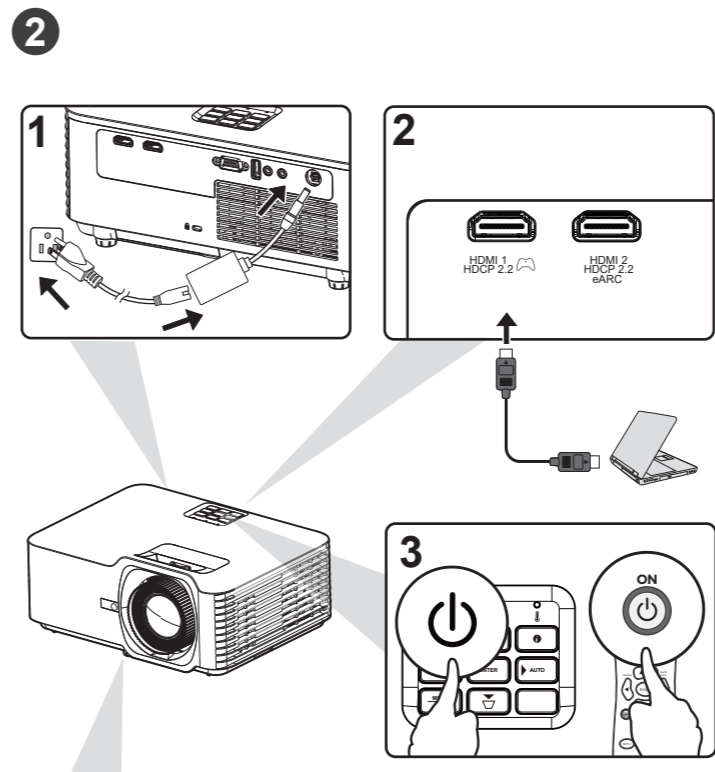

V554K Series DLP Projector

Quick Start Guide
快速安装说明
快速入門指南
빠른 시작 가이드
クイックスタートガイド
Ръководство за бърз старт
Vodič za brzo pokretanje
Úvodní příručka
Aan de slag
Pika-aloitusopas
Guide de démarrage rapide
Schnellstarthandbuch
Οδηγός γρήγορης εκκίνησης
Első lépések
Guida introduttiva

Przewodnik Szybki start
Guia de Inicio Rápido
Ghid de pornire rapidă
краткое руководство по началу работы
Vodič za brzi početak
Priručka so stručným návodom
Vodnik za hitri začetek
Guia de inicio rápido
Snabbstartsguide
Hızlı Başlangıç Kılavuzu
короткий посібник користувача
Panduan Mulai Cepat
دليل البدء السريع

Below table are the reference latency time at different resolutions:

Resolution	Latency Time (ms)	
	Ultra Fast Input: Off	Ultra Fast Input: On
1920x1080@60Hz	33.84 ms	17.23 ms
1920x1080@120Hz	17.13 ms	8.84 ms
1920x1080@240Hz	8.71 ms	4.20 ms
2560x1440@120Hz	17.07 ms	8.67 ms
3840x2160@60Hz	33.81 ms	17.15 ms

DESIGNED FOR XBOX
For the lowest possible latency, disable keystone/warp.