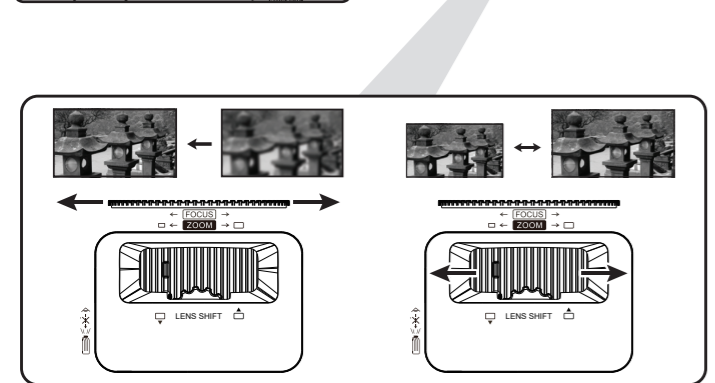

DESIGNED FOR XBOX
For the lowest possible latency, disable keystone/warp.

5 Mounting Screw: M4 x 8 (Max. L=8 mm)
Unit: mm

6 •16:9 image on a 16:9 screen

•16:9 image on a 4:3 screen

(e) = Screen
(f) = Center of Lens

It is recommended that if you intend to permanently install the projector, please physically test the projection size and distance using the actual projector in situ before you permanently install it.