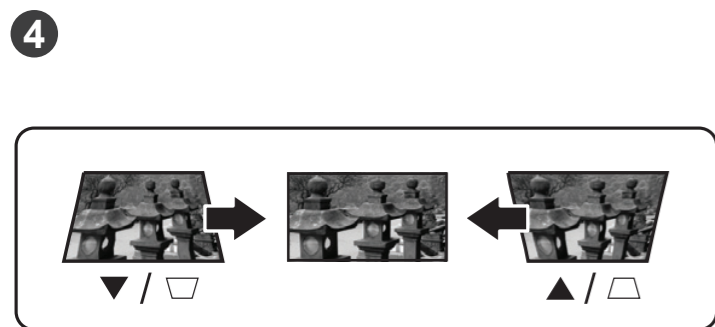

DESIGNED FOR XBOX
For the lowest possible latency, disable keystone/warp.

5 Mounting Screw: M4 x 8 (Max. L=8 mm)
Unit: mm

6 •16:9 image on a 16:9 screen

•16:9 image on a 4:3 screen

(e) = Screen
(f) = Center of Lens