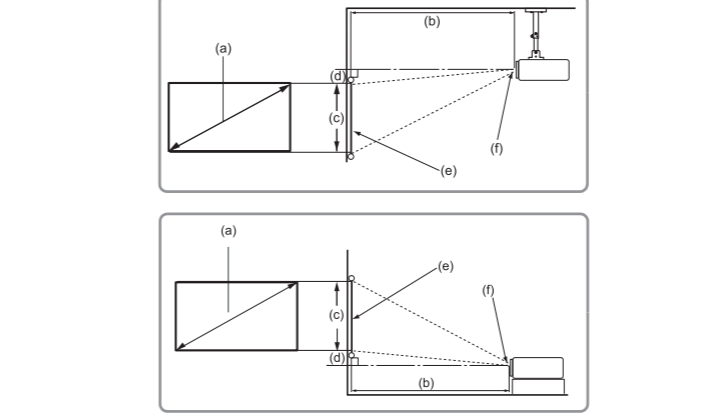

DESIGNED FOR XBOX
For the lowest possible latency, disable keystone/warp.

5 Mounting Screw: M4 x 8 (Max. L=8 mm)
Unit: mm

6 •16:9 image on a 16:9 screen

•16:9 image on a 4:3 screen

(e) = Screen
(f) = Center of Lens