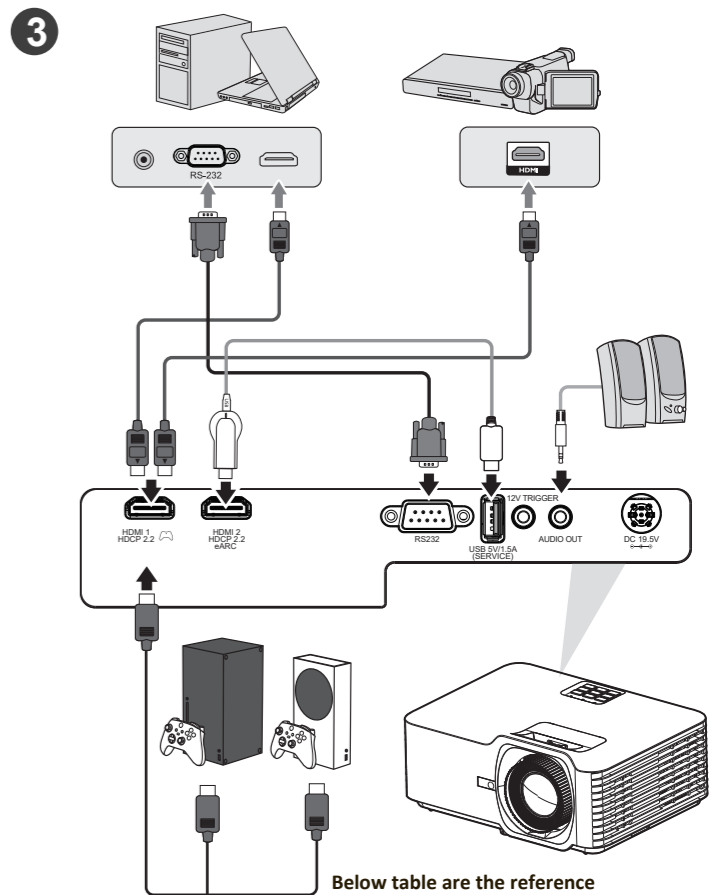

V554K Series DLP Projector

Quick Start Guide
快速安装说明
快速入門指南
빠른 시작 가이드
クイックスタートガイド
Ръководство за бърз старт
Vodič za brzo pokretanje
Úvodní příručka
Aan de slag
Pika-aloitusopas
Guide de démarrage rapide
Schnellstarthandbuch
Οδηγός γρήγορης εκκίνησης
Első lépések
Guida introduttiva

Przewodnik Szybki start
Guia de Inicio Rápido
Ghid de pornire rapidă
краткое руководство по началу работы
Vodič za brzi početak
Priručka so stručným návodom
Vodnik za hitri začetek
Guia de inicio rápido
Snabbstartsguide
Hızlı Başlangıç Kılavuzu
короткий посібник користувача
Panduan Mulai Cepat
دليل البدء السريع

Below table are the reference latency time at different resolutions:

Resolution	Latency Time (ms)	
	Ultra Fast Input: Off	Ultra Fast Input: On
1920x1080@60Hz	33.84 ms	17.23 ms
1920x1080@120Hz	17.13 ms	8.84 ms
1920x1080@240Hz	8.71 ms	4.20 ms
2560x1440@120Hz	17.07 ms	8.67 ms
3840x2160@60Hz	33.81 ms	17.15 ms

DESIGNED FOR XBOX
For the lowest possible latency, disable keystone/warp.