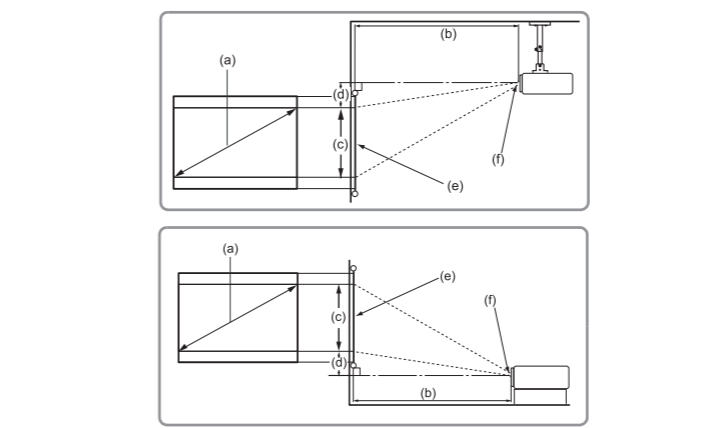

DESIGNED FOR XBOX
For the lowest possible latency, disable keystone/warp.

5 Mounting Screw: M4 x 8 (Max. L=8 mm)
Unit: mm

6 •16:9 image on a 16:9 screen

•16:9 image on a 4:3 screen

(e) = Screen
(f) = Center of Lens