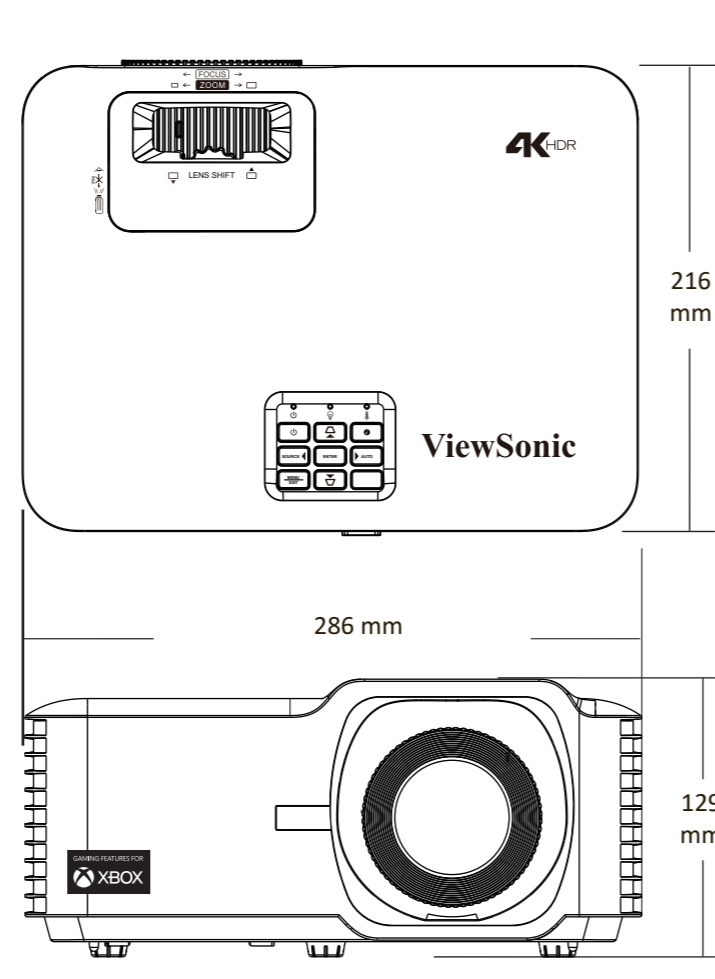

DESIGNED FOR XBOX
For the lowest possible latency, disable keystone/warp.

5 Mounting Screw: M4 x 8 (Max. L=8 mm)
Unit: mm

6 •16:9 image on a 16:9 screen

•16:9 image on a 4:3 screen

(e) = Screen
(f) = Center of Lens