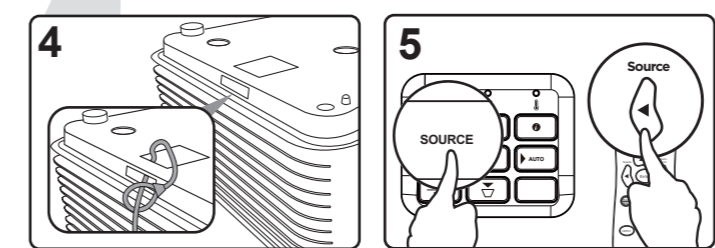

V554K Series DLP Projector

Quick Start Guide
快速安装说明
快速入門指南
빠른 시작 가이드
クイックスタートガイド
Ръководство за бърз старт
Vodič za brzo pokretanje
Úvodní příručka
Aan de slag
Pika-aloitusopas
Guide de démarrage rapide
Schnellstarthandbuch
Οδηγός γρήγορης εκκίνησης
Első lépések
Guida introduttiva

Przewodnik Szybki start
Guia de Inicio Rápido
Ghid de pornire rapidă
краткое руководство по началу работы
Vodič za brzi početak
Priručka so stručným návodom
Vodnik za hitri začetek
Guia de inicio rápido
Snabbstartsguide
Hızlı Başlangıç Kılavuzu
короткий посібник користувача
Panduan Mulai Cepat
دليل البدء السريع

Below table are the reference latency time at different resolutions:

Resolution	Latency Time (ms)	
	Ultra Fast Input: Off	Ultra Fast Input: On
1920x1080@60Hz	33.84 ms	17.23 ms
1920x1080@120Hz	17.13 ms	8.84 ms
1920x1080@240Hz	8.71 ms	4.20 ms
2560x1440@120Hz	17.07 ms	8.67 ms
3840x2160@60Hz	33.81 ms	17.15 ms

DESIGNED FOR XBOX
For the lowest possible latency, disable keystone/warp.