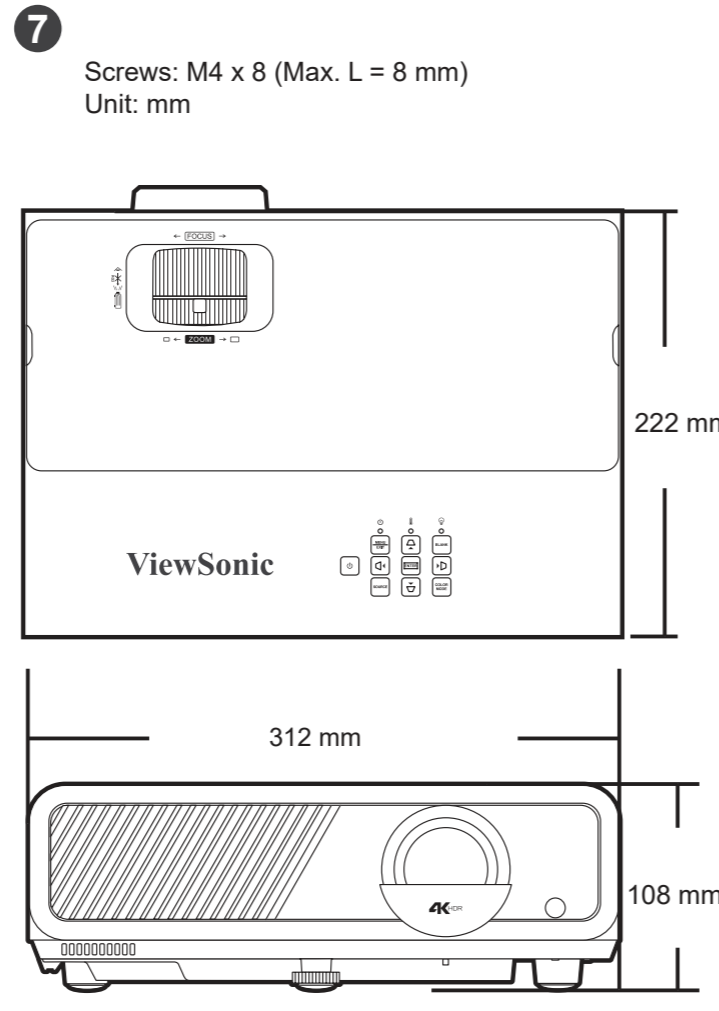

PJB716K

Home Projector

快速安装说明