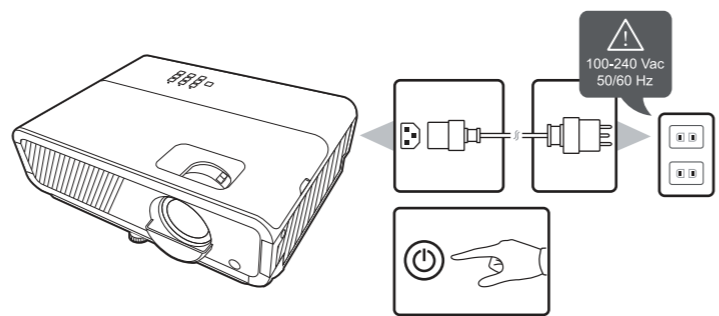

PJB716K

Home Projector

快速安装说明

• 16:9 image on a 16:9 screen

• 16:9 image on a 4:3 screen

| (a) Screen Size | | 16:9 image on a 16:9 Screen | | | | | | | | | |
|-----------------|------|-----------------------------|--------|-------|--------|------------------|--------|------|-------|---------------------|-------|
| | | (b) Projection distance | | | | (c) Image height | | | | (d) Vertical offset | |
| inch | mm | min. | max. | min. | max. | min. | max. | min. | max. | min. | max. |
| 60 | 1524 | 78.6 | 1995.8 | 86.4 | 2195.4 | 29.4 | 747.2 | 2.9 | 74.7 | 2.9 | 74.7 |
| 70 | 1778 | 91.7 | 2328.4 | 100.8 | 2561.3 | 34.3 | 871.7 | 3.4 | 87.2 | 3.4 | 87.2 |
| 80 | 2032 | 104.8 | 2661.1 | 115.2 | 2927.2 | 39.2 | 996.2 | 3.9 | 99.6 | 3.9 | 99.6 |
| 90 | 2286 | 117.9 | 2993.7 | 129.6 | 3293.1 | 44.1 | 1120.7 | 4.4 | 112.1 | 4.4 | 112.1 |
| 100 | 2540 | 131.0 | 3326.3 | 144.1 | 3658.9 | 49.0 | 1245.3 | 4.9 | 124.5 | 4.9 | 124.5 |
| 110 | 2794 | 144.1 | 3658.9 | 158.5 | 4024.8 | 53.9 | 1369.8 | 5.4 | 137.0 | 5.4 | 137.0 |
| 120 | 3048 | 157.1 | 3991.6 | 172.9 | 4390.7 | 58.8 | 1494.3 | 5.9 | 149.4 | 5.9 | 149.4 |
| 130 | 3302 | 170.2 | 4324.2 | 187.3 | 4756.6 | 63.7 | 1618.8 | 6.4 | 161.9 | 6.4 | 161.9 |
| 140 | 3556 | 183.3 | 4656.8 | 201.7 | 5122.5 | 68.6 | 1743.4 | 6.9 | 174.3 | 6.9 | 174.3 |
| 150 | 3810 | 196.4 | 4989.5 | 216.1 | 5488.4 | 73.5 | 1867.9 | 7.4 | 186.8 | 7.4 | 186.8 |
| 160 | 4064 | 209.5 | 5322.1 | 230.5 | 5854.3 | 78.4 | 1992.4 | 7.8 | 199.2 | 7.8 | 199.2 |
| 170 | 4318 | 222.6 | 5654.7 | 244.9 | 6220.2 | 83.3 | 2116.9 | 8.3 | 211.7 | 8.3 | 211.7 |
| 180 | 4572 | 235.7 | 5987.4 | 259.3 | 6586.1 | 88.2 | 2241.5 | 8.8 | 224.1 | 8.8 | 224.1 |
| 190 | 4826 | 248.8 | 6320.0 | 273.7 | 6952.0 | 93.1 | 2366.0 | 9.3 | 236.6 | 9.3 | 236.6 |
| 200 | 5080 | 261.9 | 6652.6 | 288.1 | 7317.9 | 98.1 | 2490.5 | 9.8 | 249.1 | 9.8 | 249.1 |