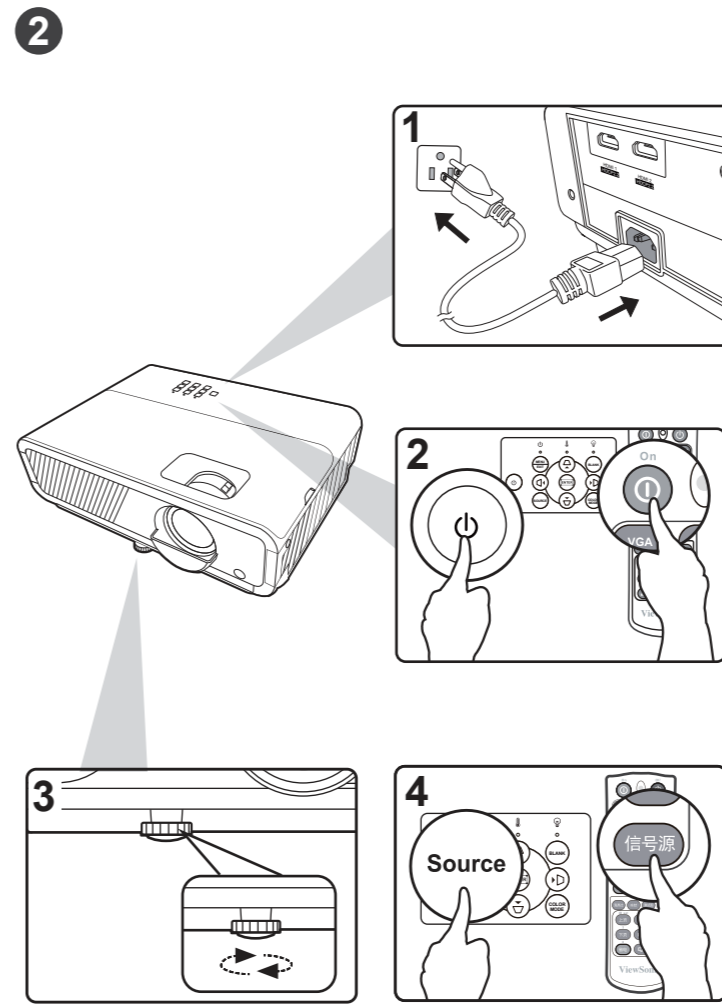

PJB716K

Home Projector

快速安装说明