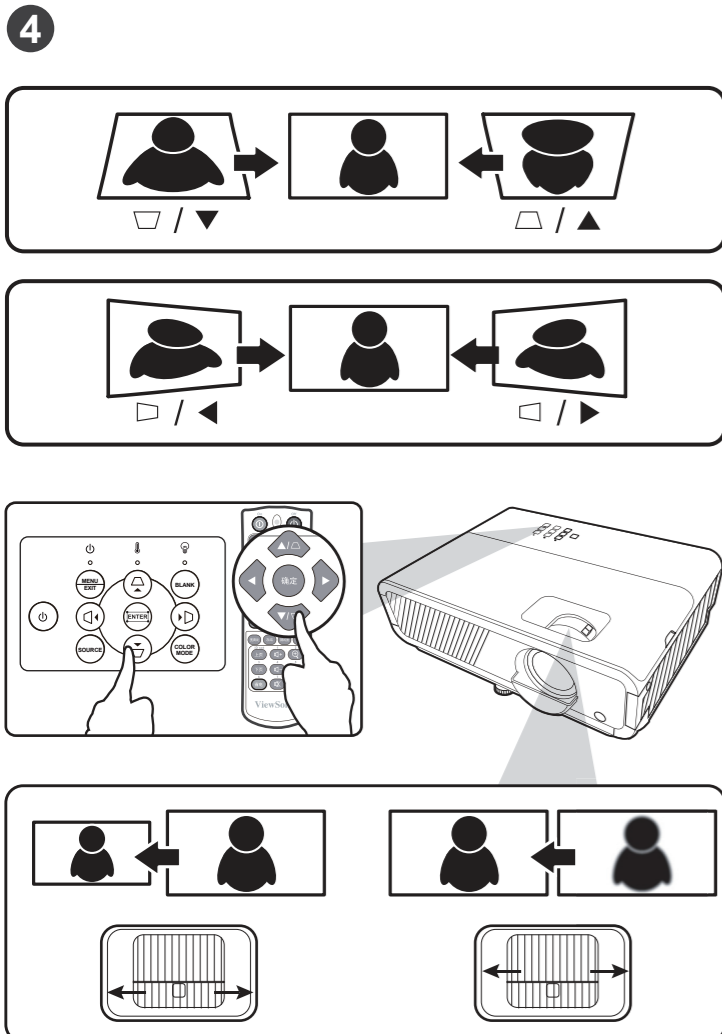

PJB716K

Home Projector

快速安装说明