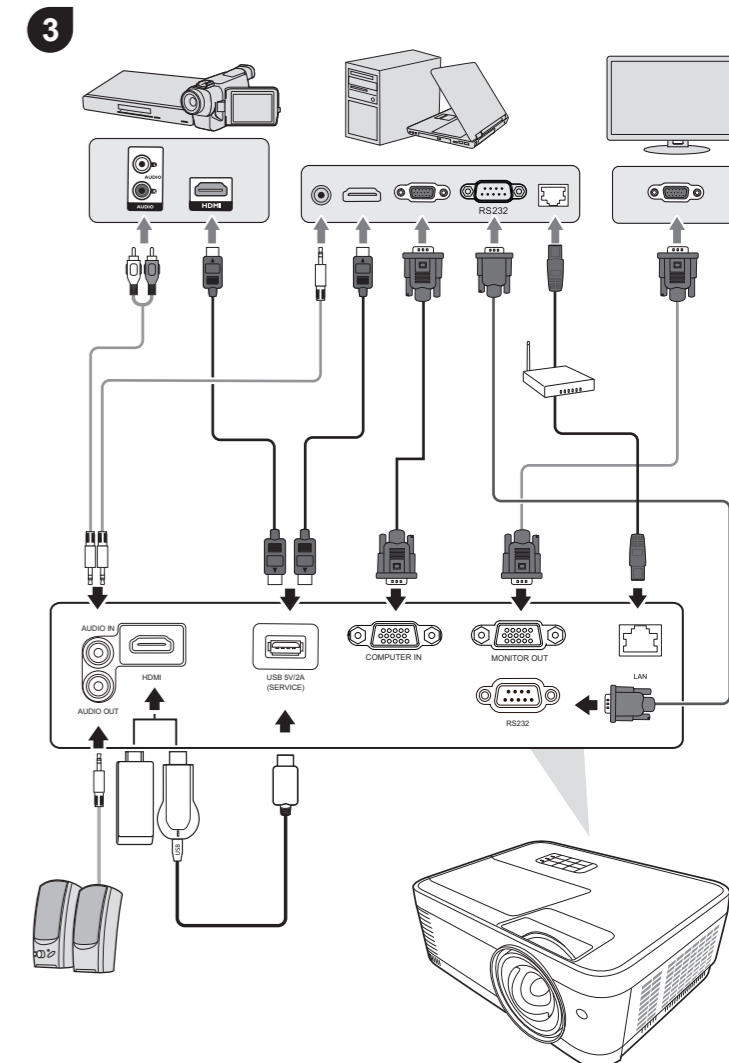

LSD300W-ST Series

DLP Projector

Quick Start Guide

快速安装说明
快速入门指南
빠른 시작 가이드
クイックスタートガイド
Ръководство за бърз старт
Vodič za brzo pokretanje
Úvodní příručka
Aan de slag
Pika-aloitusopas
Guide de démarrage rapide
Schnellstarthandbuch
Οδηγός γρήγορης εκκίνησης
Első lépések
Guida introduttiva

Przewodnik Szybki start
Guía de Inicio Rápido
Ghid de pornire rapidă
краткое руководство по началу работы
Vodič za brzi početak
Príručka so stručným návodom
Vodnik za hitri začetek
Guía de inicio rápido
Snabbstartsguide
Hızlı Başlangıç Kılavuzu
короткий посібник користувача
Panduan Mulai Cepat
دليل البدء السريع

(a) Screen Size	16:10 Image on a 16:10 Screen								
	(b) Projection distance				(c) Image height				
	min.		max.		min.		max.		
60	1524	24.84	631	24.84	631	31.80	808	3.18	81
70	1778	28.98	736	28.98	736	37.10	942	3.71	94
80	2032	33.13	841	33.13	841	42.40	1077	4.24	108
90	2286	37.27	947	37.27	947	47.70	1212	4.77	121
100	2540	41.41	1052	41.41	1052	53.00	1346	5.30	135
110	2794	45.55	1157	45.55	1157	58.30	1481	5.83	148
120	3048	49.69	1262	49.69	1262	63.60	1615	6.36	162
130	3302	53.83	1367	53.83	1367	68.90	1750	6.89	175
140	3556	57.97	1472	57.97	1472	74.20	1885	7.42	188
150	3810	62.11	1578	62.11	1578	79.50	2019	7.95	202
200	5080	82.81	2103	82.81	2103	106.00	2692	10.60	269
250	6350	103.52	2629	103.52	2629	132.50	3365	13.25	337
300	7620	124.22	3155	124.22	3155	159.00	4039	15.90	404

(a) Screen Size	16:10 Image on a 4:3 Screen								
	(b) Projection distance				(c) Image height				
	min.		max.		min.		max.		
60	1524	23.44	595	23.44	595	30.00	76	3.00	76
70	1778	27.34	695	27.34	695	35.00	89	3.50	89
80	2032	31.25	794	31.25	794	40.00	102	4.00	102
90	2286	35.16	893	35.16	893	45.00	114	4.50	114
100	2540	39.06	992	39.06	992	50.00	127	5.00	127
110	2794	42.97	1091	42.97	1091	55.00	140	5.50	140
120	3048	46.88	1191	46.88	1191	60.00	152	6.00	152
130	3302	50.78	1290	50.78	1290	65.00	165	6.50	165
140	3556	54.69	1389	54.69	1389	70.00	178	7.00	178
150	3810	58.59	1488	58.59	1488	75.00	191	7.50	191
200	5080	78.13	1984	78.13	1984	100.00	254	10.00	254
250	6350	97.66	2480	97.66	2480	125.00	318	12.50	318
300	7620	117.19	2977	117.19	2977	150.00	381	15.00	381

(e) = Screen
(f) = Center of Lens

It is recommended that if you intend to permanently install the projector, please physically test the projection size and distance using the actual projector in situ before you permanently install it.