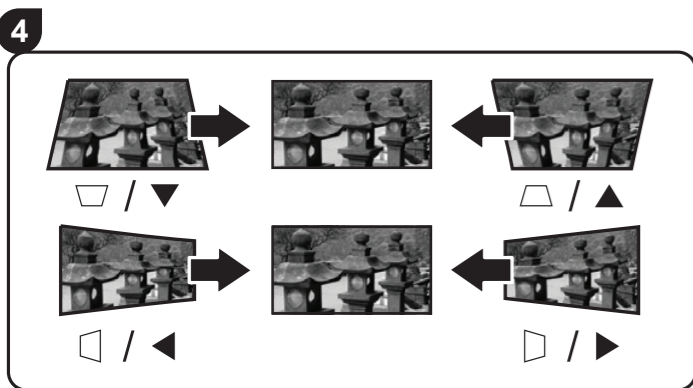

(a) Screen Size	16:10 Image on a 16:10 Screen								
	(b) Projection distance				(c) Image height				
	min.		max.		min.		max.		
60	1524	24.84	631	24.84	631	31.80	808	3.18	81
70	1778	28.98	736	28.98	736	37.10	942	3.71	94
80	2032	33.13	841	33.13	841	42.40	1077	4.24	108
90	2286	37.27	947	37.27	947	47.70	1212	4.77	121
100	2540	41.41	1052	41.41	1052	53.00	1346	5.30	135
110	2794	45.55	1157	45.55	1157	58.30	1481	5.83	148
120	3048	49.69	1262	49.69	1262	63.60	1615	6.36	162
130	3302	53.83	1367	53.83	1367	68.90	1750	6.89	175
140	3556	57.97	1472	57.97	1472	74.20	1885	7.42	188
150	3810	62.11	1578	62.11	1578	79.50	2019	7.95	202
200	5080	82.81	2103	82.81	2103	106.00	2692	10.60	269
250	6350	103.52	2629	103.52	2629	132.50	3365	13.25	337
300	7620	124.22	3155	124.22	3155	159.00	4039	15.90	404

(e) = Screen
(f) = Center of Lens

It is recommended that if you intend to permanently install the projector, please physically test the projection size and distance using the actual projector in situ before you permanently install it.