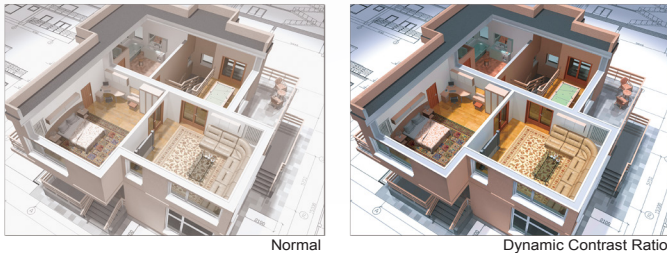

24" (23.6" viewable) Ergonomic LED Monitor

VG2439m-TAA

20,000,000:1 MEGA Dynamic Contrast Ratio

Dynamic contrast ratio detects the brightness of an image, and automatically adjusts the backlight to maximize the monitor's color range and contrast. Dynamic contrast ratio technology enables the accurate reproduction of images, producing vibrant and rich visual effects.

Efficiency & Comfort

The VG2439m-TAA is one of the great examples of an ergonomically designed tool. Based on your height, chair and desk conditions, you can adjust it up and down for 5.3 inches, swivel it 360°, or tilt it 20° degrees, whatever makes you more comfortable.