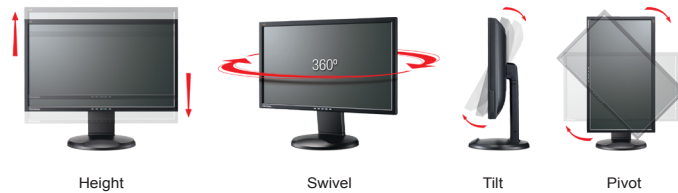

24" (23.6" viewable) Ergonomic LED Monitor

VG2439m-TAA

20,000,000:1 MEGA Dynamic Contrast Ratio

Dynamic contrast ratio detects the brightness of an image, and automatically adjusts the backlight to maximize the monitor's color range and contrast. Dynamic contrast ratio technology enables the accurate reproduction of images, producing vibrant and rich visual effects.

Efficiency & Comfort

The VG2439m-TAA is one of the great examples of an ergonomically designed tool. Based on your height, chair and desk conditions, you can adjust it up and down for 5.3 inches, swivel it 360°, or tilt it 20° degrees, whatever makes you more comfortable.